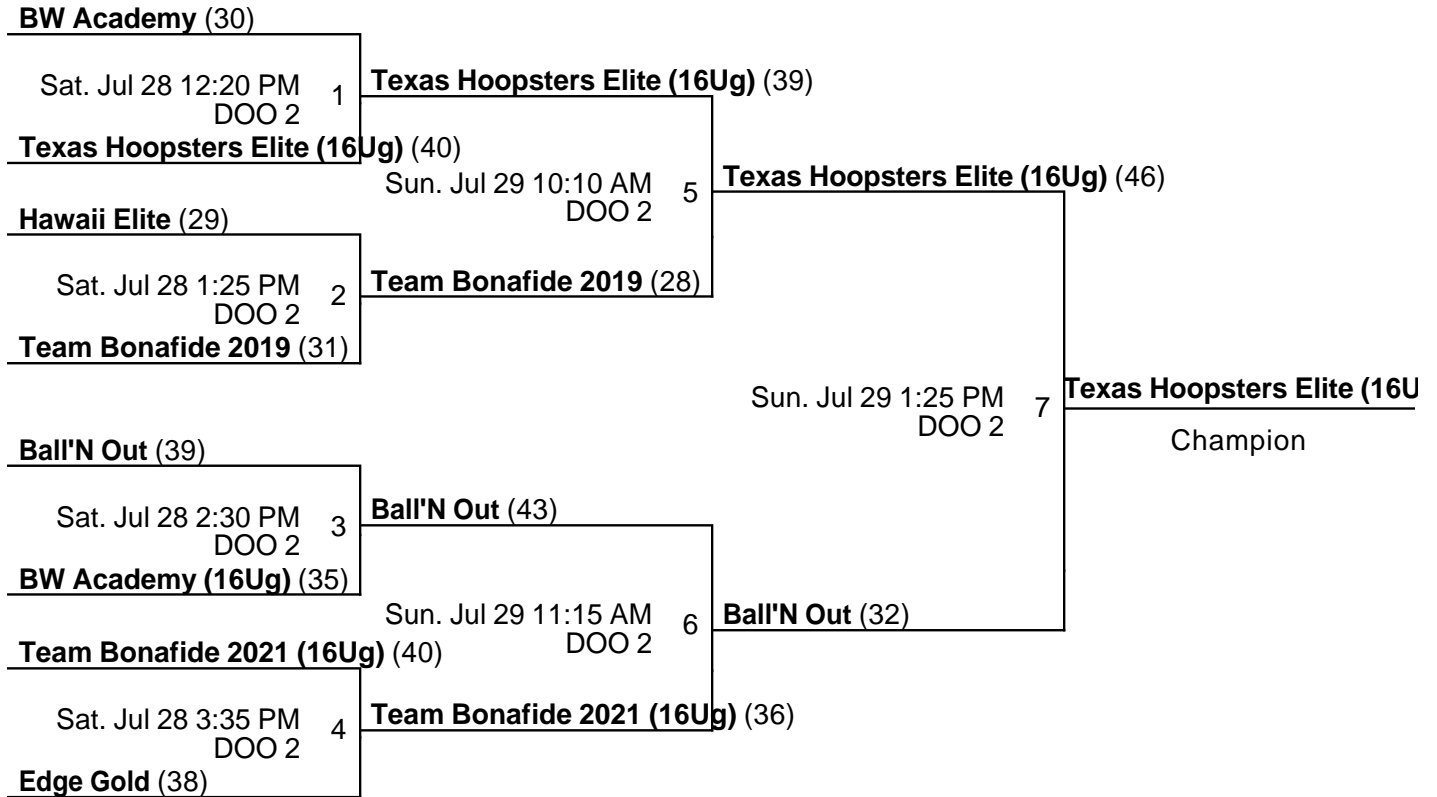

Pool H

	W	L	PD	PA	
H2 YBA Panthers Elite (16Ug)	2	1	17	114	1st
H1 Vegas Elite White	2	1	24	108	2nd
H3 Texas Hoopsters Elite (16Ug)	1	2	-20	146	3rd
H4 Royal Players Bball Queens (16Ug)	1	2	-21	141	4th

Date	Time	Venue	Court	Away/Home	Score
Thu, 7/26	4:40 PM	DOO	2	H3 vs H4	51 - 43
Thu, 7/26	7:55 PM	DOO	2	H1 vs H2	43 - 47
Thu, 7/26	8:00 AM	DOO	1	H1 vs H3	47 - 34
Fri, 7/27	8:00 AM	DOO	2	H2 vs H4	36 - 38
Fri, 7/27	2:30 PM	DOO	2	H2 vs H3	56 - 33
Fri, 7/27	3:35 PM	DOO	2	H1 vs H4	54 - 27

Venues

DOO - Doolittle Community Center

Courts

Las Vegas Classic - 15U-17U/Varsity Teams

Varsity Girls Platinum

Jul 25-29, 2018

DOO 1 - Doolittle Community Center Court 1

Las Vegas Classic - 15U-17U/Varsity Teams

Varsity Girls Gold

Jul 25-29, 2018

DOO 1 - Doolittle Community Center Court 1 DOO 2 - Doolittle Community Center Court 2

Las Vegas Classic - 15U-17U/Varsity Teams

Varsity Girls Silver

Jul 25-29, 2018

DOO 2 - Doolittle Community Center Court 2

Las Vegas Classic - 15U-17U/Varsity Teams

Varsity Girls Bronze

Jul 25-29, 2018

DOO 1 - Doolittle Community Center Court 1 DOO 2 - Doolittle Community Center Court 2