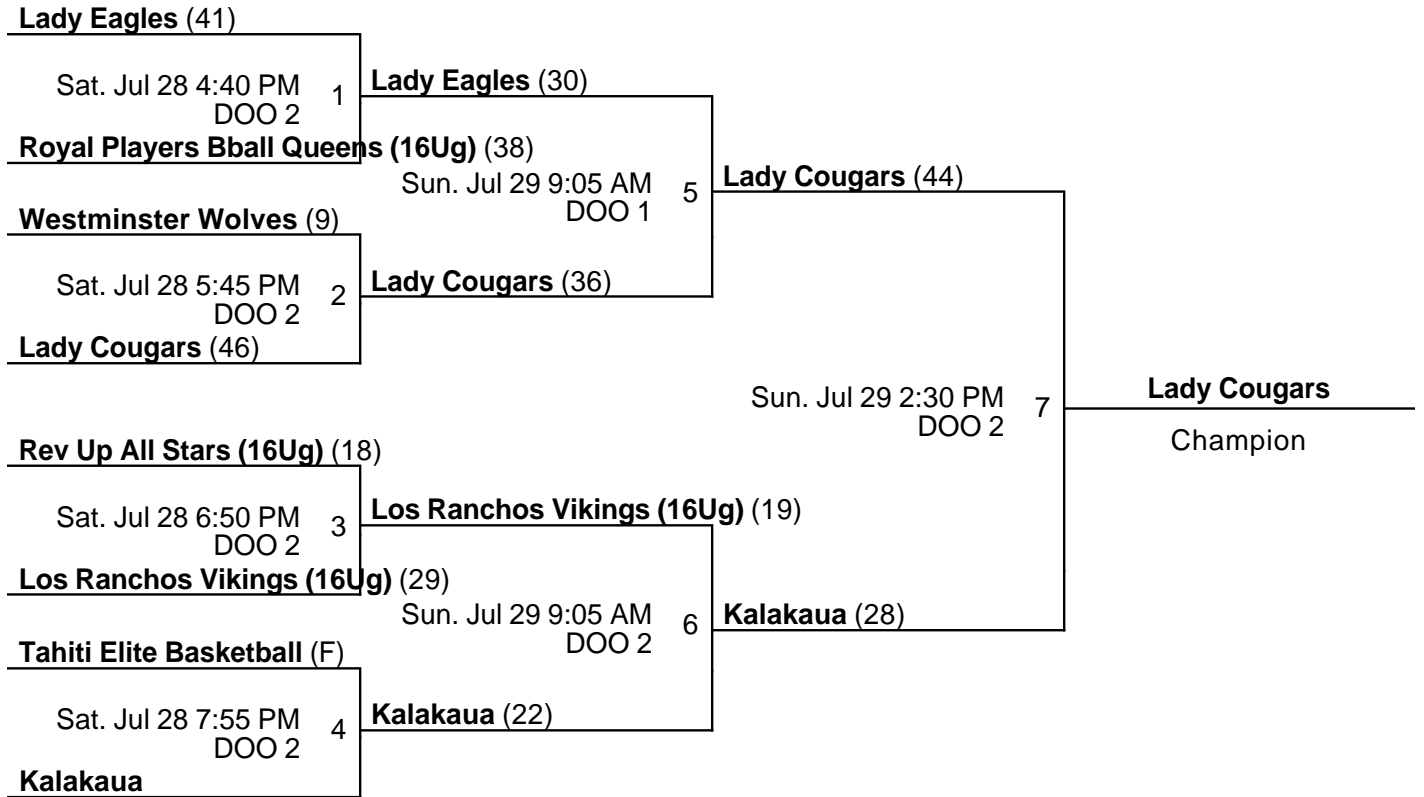

Pool H

	W	L	PD	PA	
H2 YBA Panthers Elite (16Ug)	2	1	17	114	1st
H1 Vegas Elite White	2	1	24	108	2nd
H3 Texas Hoopsters Elite (16Ug)	1	2	-20	146	3rd
H4 Royal Players Bball Queens (16Ug)	1	2	-21	141	4th

Date	Time	Venue	Court	Away/Home	Score
Thu, 7/26	4:40 PM	DOO	2	H3 vs H4	51 - 43
Thu, 7/26	7:55 PM	DOO	2	H1 vs H2	43 - 47
Thu, 7/26	8:00 AM	DOO	1	H1 vs H3	47 - 34
Fri, 7/27	8:00 AM	DOO	2	H2 vs H4	36 - 38
Fri, 7/27	2:30 PM	DOO	2	H2 vs H3	56 - 33
Fri, 7/27	3:35 PM	DOO	2	H1 vs H4	54 - 27

Venues

DOO - Doolittle Community Center

Courts

Las Vegas Classic - 15U-17U/Varsity Teams

Varsity Girls Platinum

Jul 25-29, 2018

DOO 1 - Doolittle Community Center Court 1

Las Vegas Classic - 15U-17U/Varsity Teams

Varsity Girls Gold

Jul 25-29, 2018

DOO 1 - Doolittle Community Center Court 1 DOO 2 - Doolittle Community Center Court 2

Las Vegas Classic - 15U-17U/Varsity Teams

Varsity Girls Silver

Jul 25-29, 2018

DOO 2 - Doolittle Community Center Court 2

Las Vegas Classic - 15U-17U/Varsity Teams

Varsity Girls Bronze

Jul 25-29, 2018

DOO 1 - Doolittle Community Center Court 1 DOO 2 - Doolittle Community Center Court 2