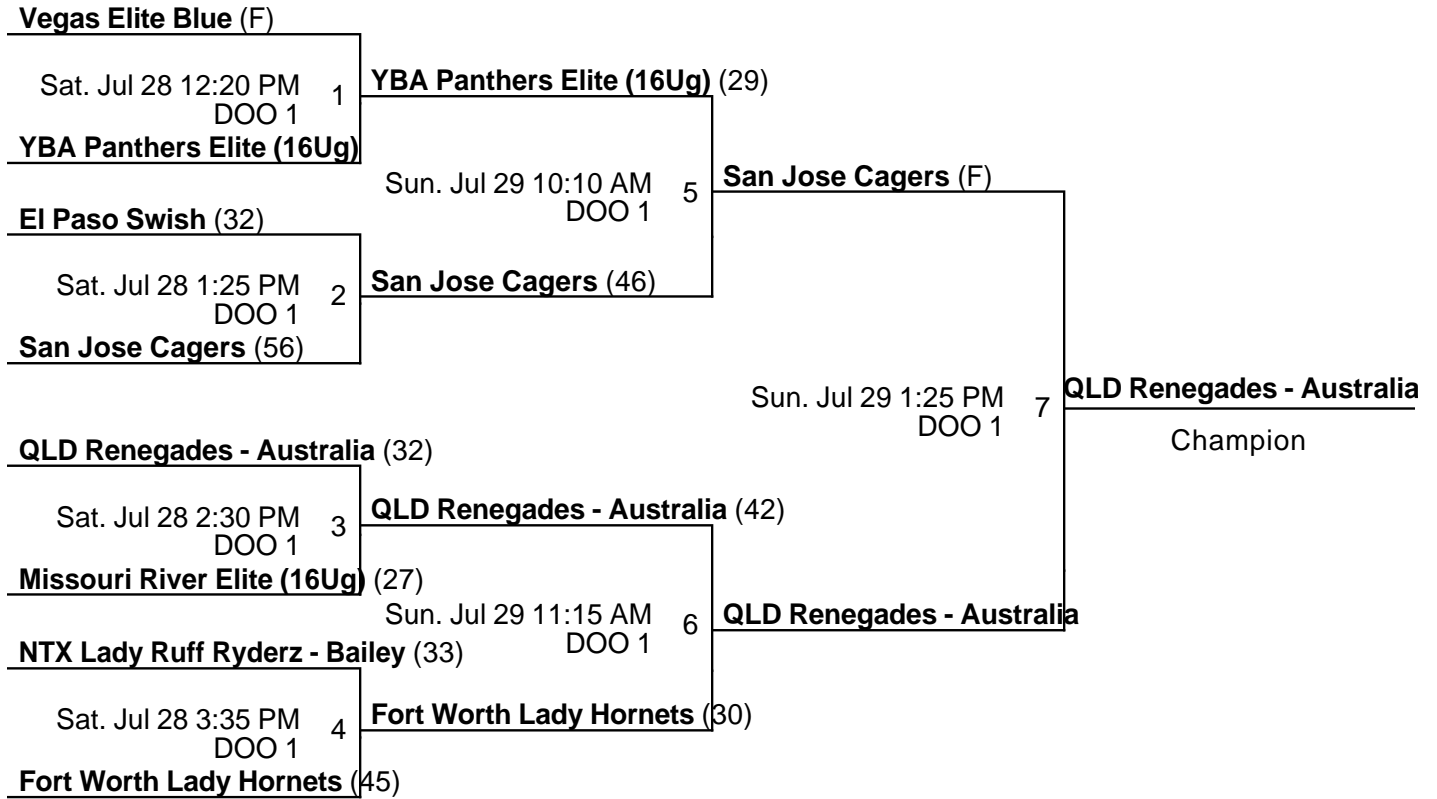

Pool H

	W	L	PD	PA	
H2 YBA Panthers Elite (16Ug)	2	1	17	114	1st
H1 Vegas Elite White	2	1	24	108	2nd
H3 Texas Hoopsters Elite (16Ug)	1	2	-20	146	3rd
H4 Royal Players Bball Queens (16Ug)	1	2	-21	141	4th

Date	Time	Venue	Court	Away/Home	Score
Thu, 7/26	4:40 PM	DOO	2	H3 vs H4	51 - 43
Thu, 7/26	7:55 PM	DOO	2	H1 vs H2	43 - 47
Thu, 7/26	8:00 AM	DOO	1	H1 vs H3	47 - 34
Fri, 7/27	8:00 AM	DOO	2	H2 vs H4	36 - 38
Fri, 7/27	2:30 PM	DOO	2	H2 vs H3	56 - 33
Fri, 7/27	3:35 PM	DOO	2	H1 vs H4	54 - 27

Venues

DOO - Doolittle Community Center

Courts

Las Vegas Classic - 15U-17U/Varsity Teams

Varsity Girls Platinum

Jul 25-29, 2018

DOO 1 - Doolittle Community Center Court 1

Las Vegas Classic - 15U-17U/Varsity Teams

Varsity Girls Gold

Jul 25-29, 2018

DOO 1 - Doolittle Community Center Court 1 DOO 2 - Doolittle Community Center Court 2

Las Vegas Classic - 15U-17U/Varsity Teams

Varsity Girls Silver

Jul 25-29, 2018

DOO 2 - Doolittle Community Center Court 2

Las Vegas Classic - 15U-17U/Varsity Teams

Varsity Girls Bronze

Jul 25-29, 2018

DOO 1 - Doolittle Community Center Court 1 DOO 2 - Doolittle Community Center Court 2