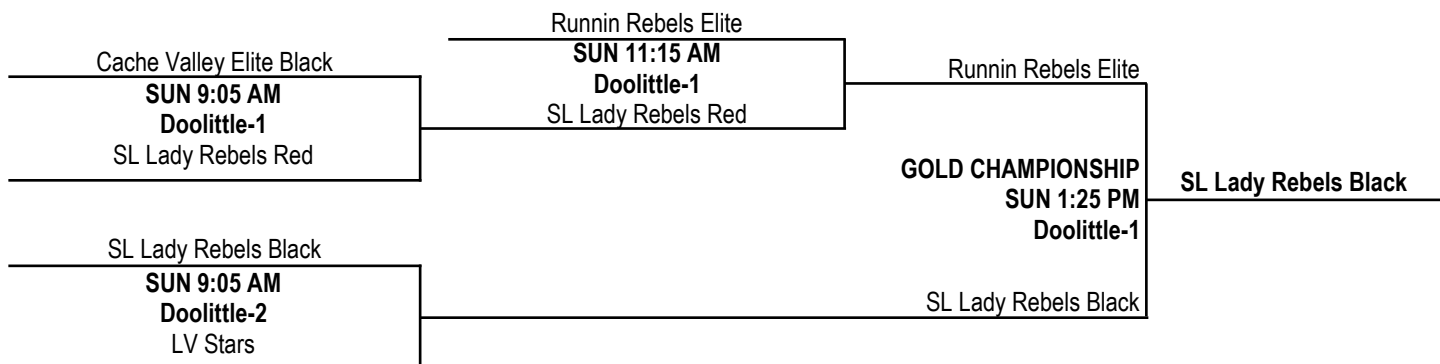

GOLD BRACKET