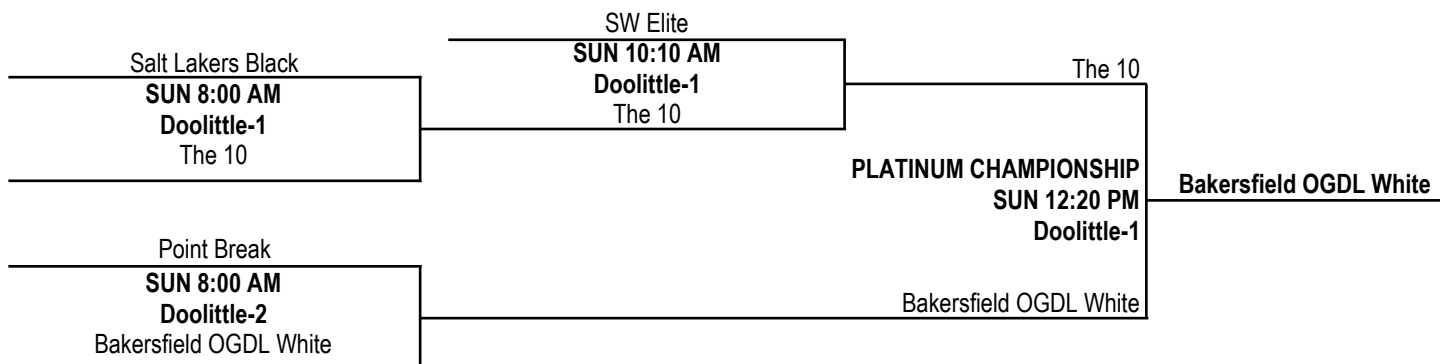

2014 LAS VEGAS TIP-OFF CLASSIC

VARSITY GIRLS DIVISION / BRACKETS

PLATINUM BRACKET