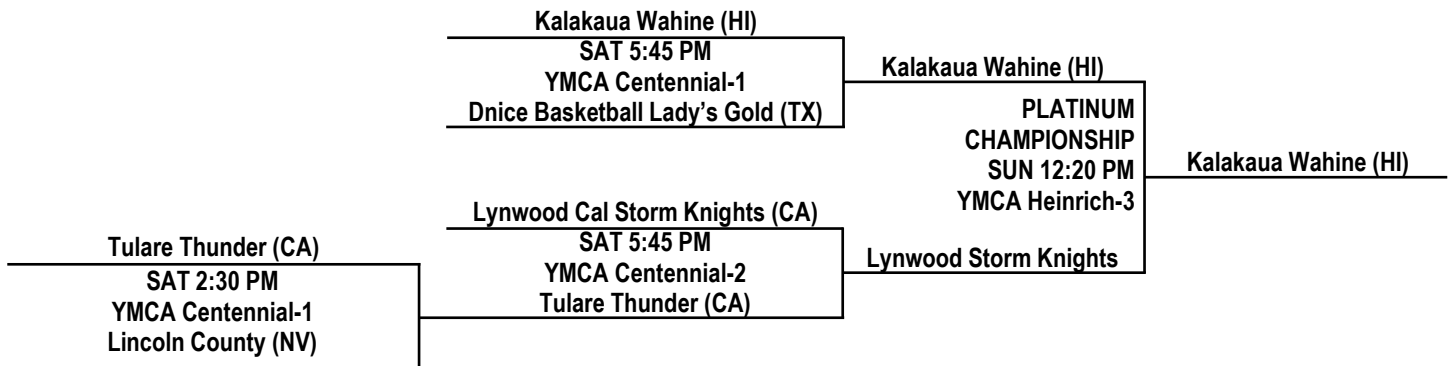

LAS VEGAS LIVE 2015 / VARSITY GIRLS DIVISION

PLATINUM CHAMPIONSHIP BRACKET