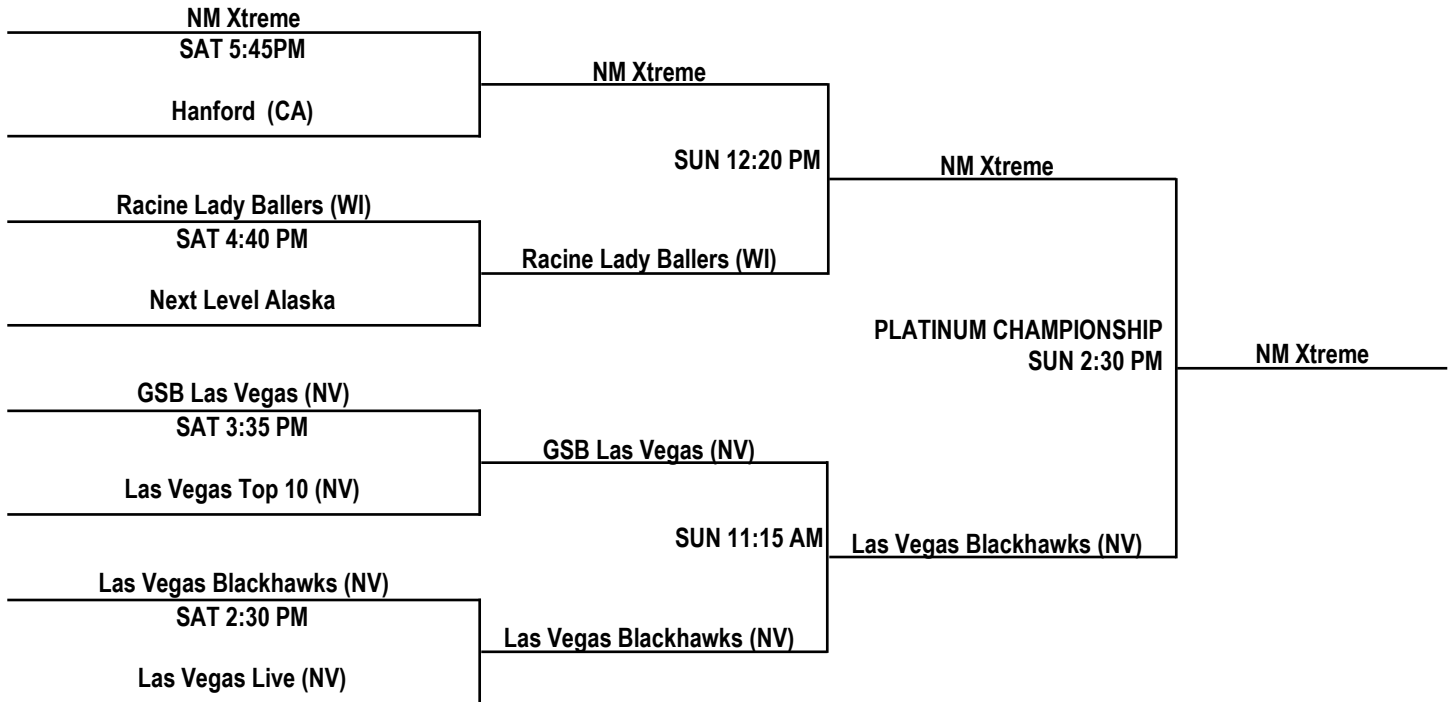

LAS VEGAS LIVE 2014

VARSITY GIRLS DIVISION POOLS

POOL A

	TEAM	W	L	PLACE
A1	Fairfield Ballers (CA)		3	4th
A2	OTCYBC (TX)	1	2	3rd
A3	NM Xtreme	3		1st
A4	Las Vegas Top 10 (NV)	2	1	2nd

POOL B

	TEAM	W	L	PLACE
B1	Las Vegas Live (NV)	3		1st
B2	Texas Top Flight	1	2	3rd
B3	Next Level Alaska	2	1	2nd
B4	Airdrie Avengers (AB, Canada)		3	4th

FRIDAY, JULY 18, 2014 DULA GYM	
TIME	TEAMS
9:05 AM	59 C1 vs. C3 24
10:10 AM	57 B3 vs. B2 38
11:15 AM	59 A3 vs. A2 42
12:20 PM	65 D1 vs. D4 31
1:25 PM	39 D3 vs. D2 51
2:30 PM	36 B4 vs. B1 55
3:35 PM	34 C4 vs. C2 56
4:40 PM	51 A4 vs. A1 50
5:45 PM	29 D4 vs. D3 66

GYM LOCATION

[Dula Gym](#) 441 East Bonanza Rd, Las Vegas, NV 89101

LAS VEGAS LIVE 2014 / VARSITY GIRLS DIVISION

PLATINUM CHAMPIONSHIP BRACKET

*ALL PLATINUM GAMES
AT DULA GYM*

GOLD CHAMPIONSHIP BRACKET

*ALL GOLD GAMES AT
DULA GYM*