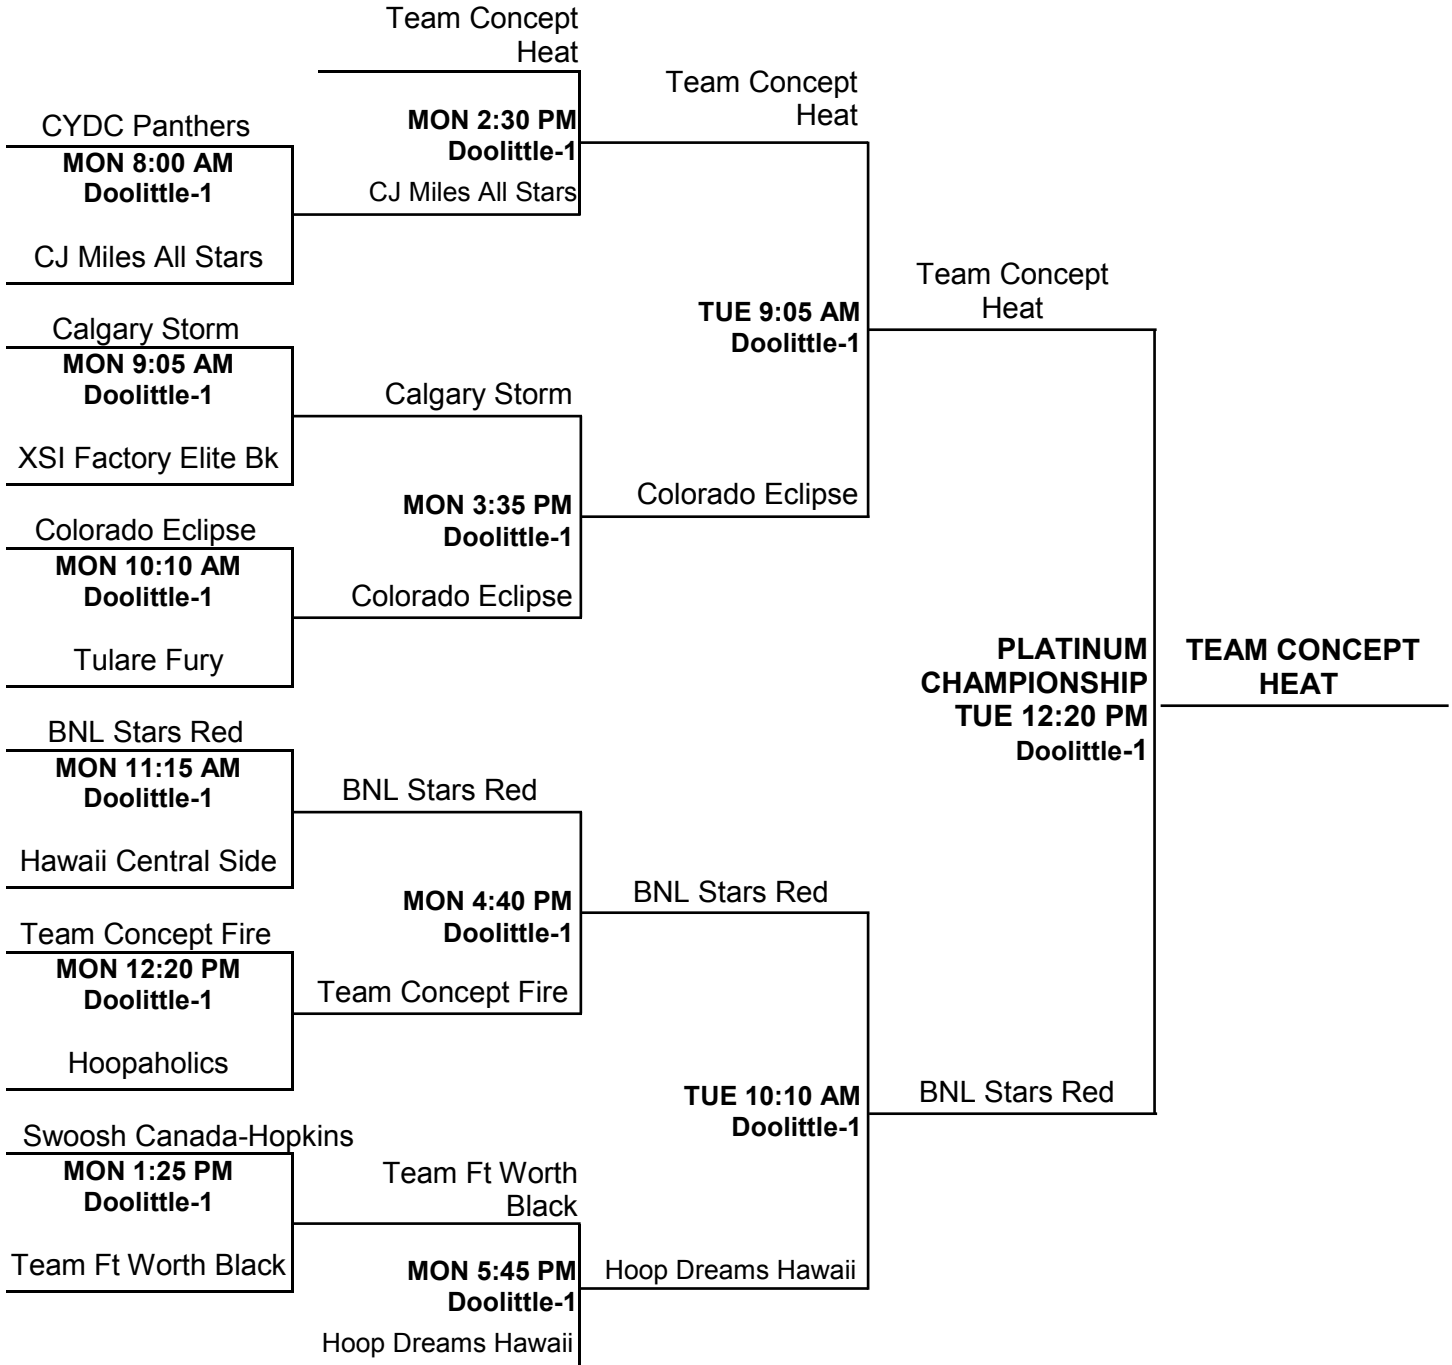

LAS VEGAS LIVE 2011 / VARSITY GIRLS DIVISION

PLATINUM CHAMPIONSHIP BRACKET