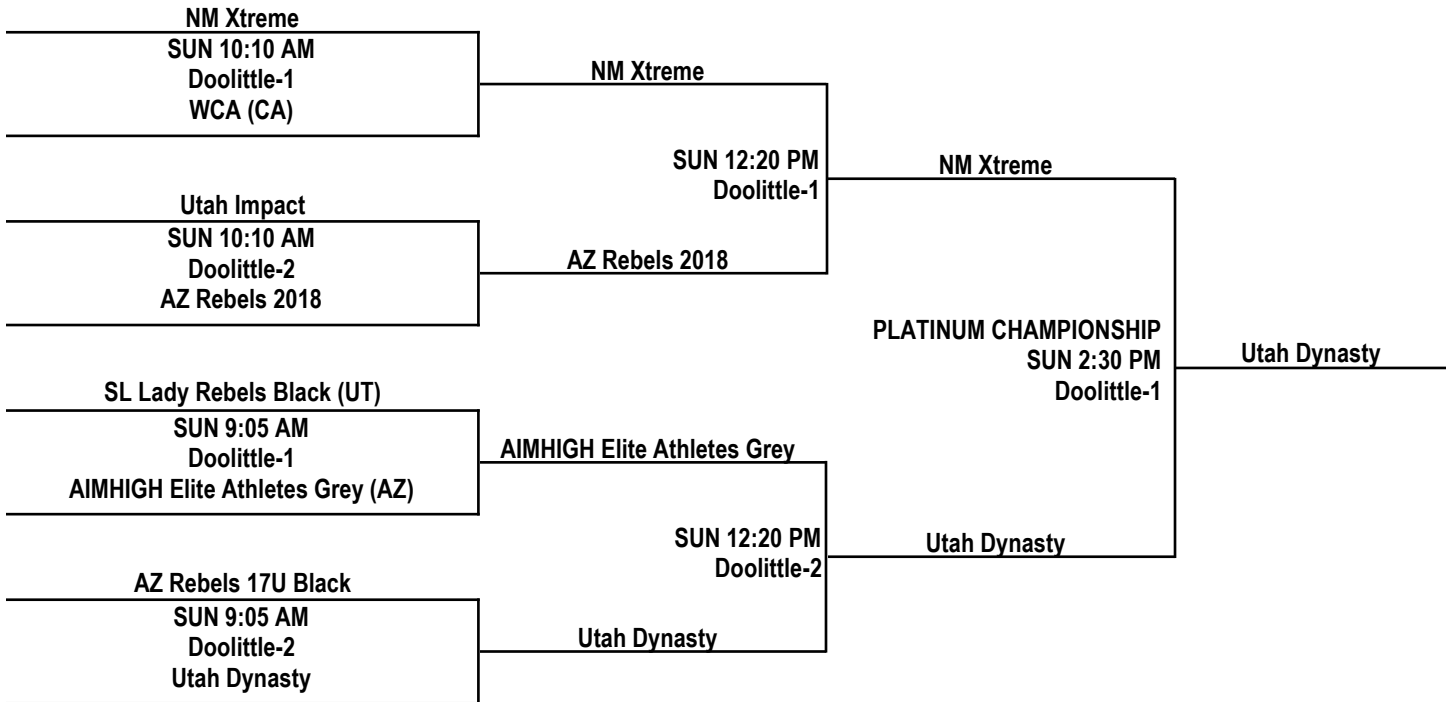

2015 LAS VEGAS GRAND OPENING

VARSITY GIRLS DIVISION / PLATINUM BRACKET