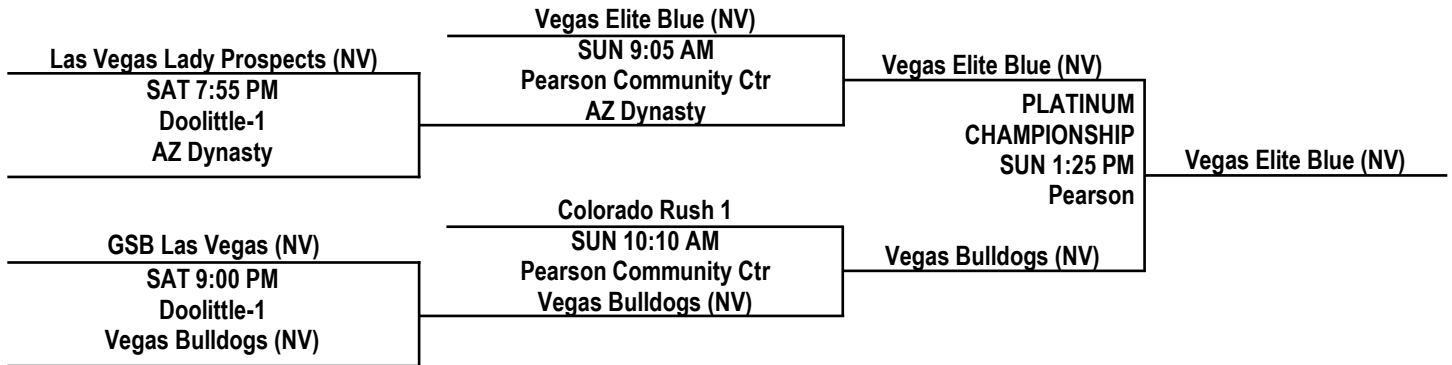

2014 LAS VEGAS GRAND OPENING

VARSITY GIRLS DIVISION

POOL A				
	TEAM	W	L	PLACE
A1	Vegas Elite Blue (NV)	2		1st
A2	Vegas Bulldogs (NV)	1	1	2nd
A3	Colorado Rush 3		2	3rd

POOL B				
	TEAM	W	L	PLACE
B1	Colorado Rush 1	2		1st
B2	LV Stars (NV)	1	1	3rd
B3	TEAM RAW (UT)		2	4th
B4	Las Vegas Lady Prospects (NV)	1	1	2nd

POOL C				
	TEAM	W	L	PLACE
C1	AZ Dynasty	2		2nd
C2	Vegas Elite Black (NV)		2	4th
C3	Colorado Rush 2		2	3rd
C4	GSB Las Vegas (NV)	2		1st

Gym Locations

[Doolittle Recreation Center](#): 1950 North J Street, Las Vegas, NV 89106

[Pearson Community Center](#): 1625 West Carey, North Las Vegas, NV 89032

FRIDAY, MAY 16, 2014 DOOLITTLE	
TIME	COURT 1
6:15 PM	55 A1 vs. A2 51
7:20 PM	23 C2 vs. C4 52
8:25 PM	18 B3 vs. B4 50

SATURDAY, MAY 17, 2014 DOOLITTLE	
TIME	COURT 1
9:05 AM	57 B1 vs. B2 51
10:10 AM	42 A3 vs. A1 71
11:15 AM	52 B2 vs. B3 38
12:20 PM	51 C4 vs. C3 24
1:25 PM	63 B4 vs. B1 64
2:30 PM	65 C1 vs. C2 38
3:35 PM	58 A2 vs. A3 10
4:40 PM	37 C3 vs. C1 55

2014 LAS VEGAS GRAND OPENING

VARSITY GIRLS DIVISION / PLATINUM BRACKET

VARSITY GIRLS DIVISION / GOLD BRACKET