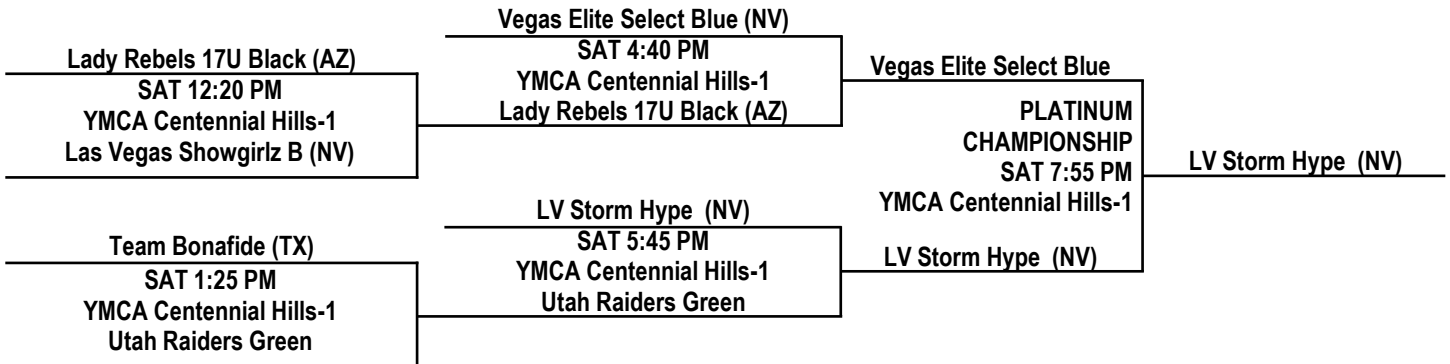

2015 LAS VEGAS EASTER SHOWDOWN

VARSITY GIRLS DIVISION / PLATINUM BRACKET