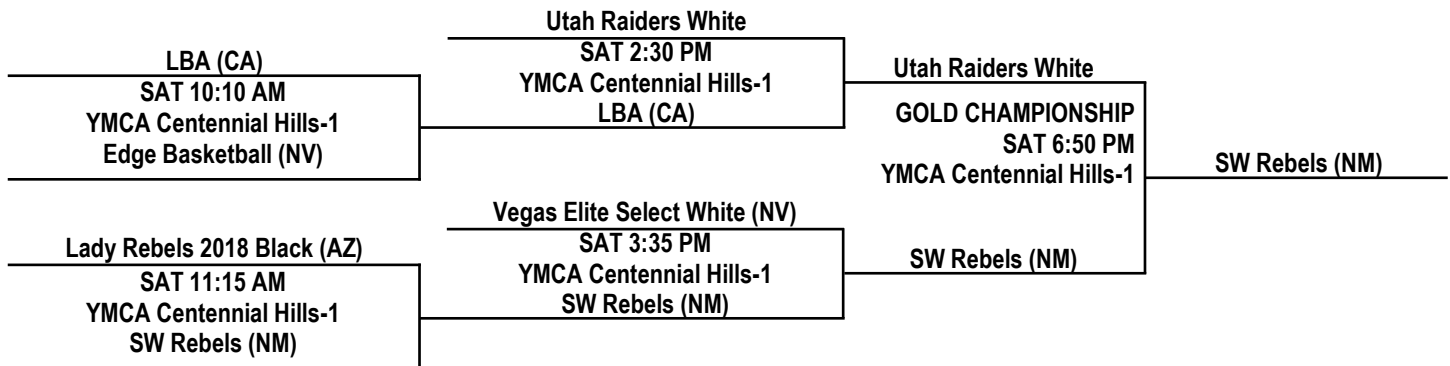

POOL E

	TEAM	W	L	PLACE
E1	Edge Basketball (NV)	1	1	2nd
E2	Las Vegas Showgirlz B (NV)	2	0	1st
E3	Wayne (UT)	0	2	3rd

POOL F

	TEAM	W	L	PLACE
F1	Utah Raiders Green	3	0	1st
F2	SW Rebels (NM)	2	1	2nd
F3	Lady Rebels 2017 Black (AZ)	1	2	3rd
F4	Las Vegas Showgirlz A (NV)	0	3	4th

2015 LAS VEGAS EASTER SHOWDOWN

VARSITY GIRLS DIVISION / POOL PLAY SCHEDULE

Gym Location

YMCA-Centennial Hills: 6601 N Buffalo Dr, Las Vegas, NV 89131

THURSDAY, APRIL 2, 2015 YMCA CENTENNIAL HILLS

TIME	COURT 1	COURT 2
3:35 PM	54 B1 v B3 14	62 F2 v F4 13
4:40 PM	58 F1 v F3 39	—
5:45 PM	51 A1 v A2 29	—
6:50 PM	56 C1 v C3 62	—
7:55 PM	46 D2 v D3 19	—
9:00 PM	47 E2 v E3 32	—

FRIDAY, APRIL 3, 2015 YMCA CENTENNIAL HILLS

TIME	COURT 1	COURT 2
8:00 AM	13 F4 v F1 52	35 F3 v F2 60
9:05 AM	28 B3 v B2 65	—
10:10 AM	62 A2 v A3 18	—
11:15 AM	38 C3 v C2 46	—
12:20 PM	33 D1 v D2 56	—
1:25 PM	45 C2 v C1 32	—
2:30 PM	70 B2 v B1 50	36 F3 v F4 17
3:35 PM	49 F1 v F2 40	—
4:40 PM	23 A3 v A1 69	—
5:45 PM	45 D3 v D1 41	—
6:50 PM	31 E3 v E1 37	—
7:55 PM	31 E1 v E2 50	—

2015 LAS VEGAS EASTER SHOWDOWN

VARSITY GIRLS DIVISION / PLATINUM BRACKET

VARSITY GIRLS DIVISION / GOLD BRACKET

VARSITY GIRLS DIVISION / SILVER BRACKET