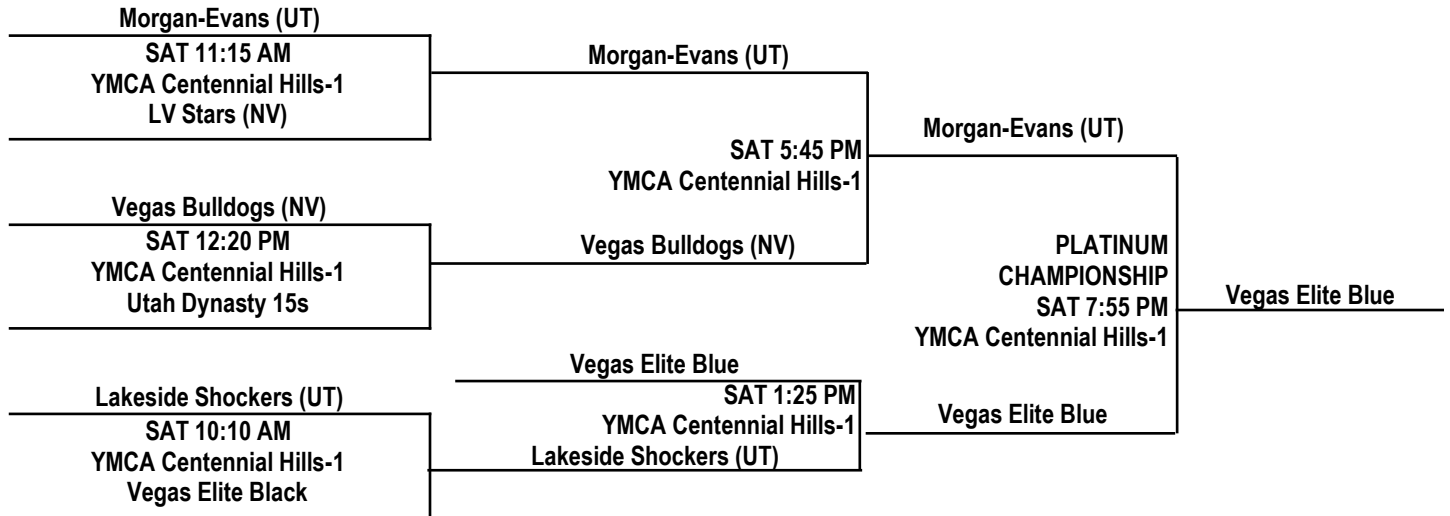

2014 LAS VEGAS EASTER SHOWDOWN

VARSITY GIRLS DIVISION / PLATINUM BRACKET