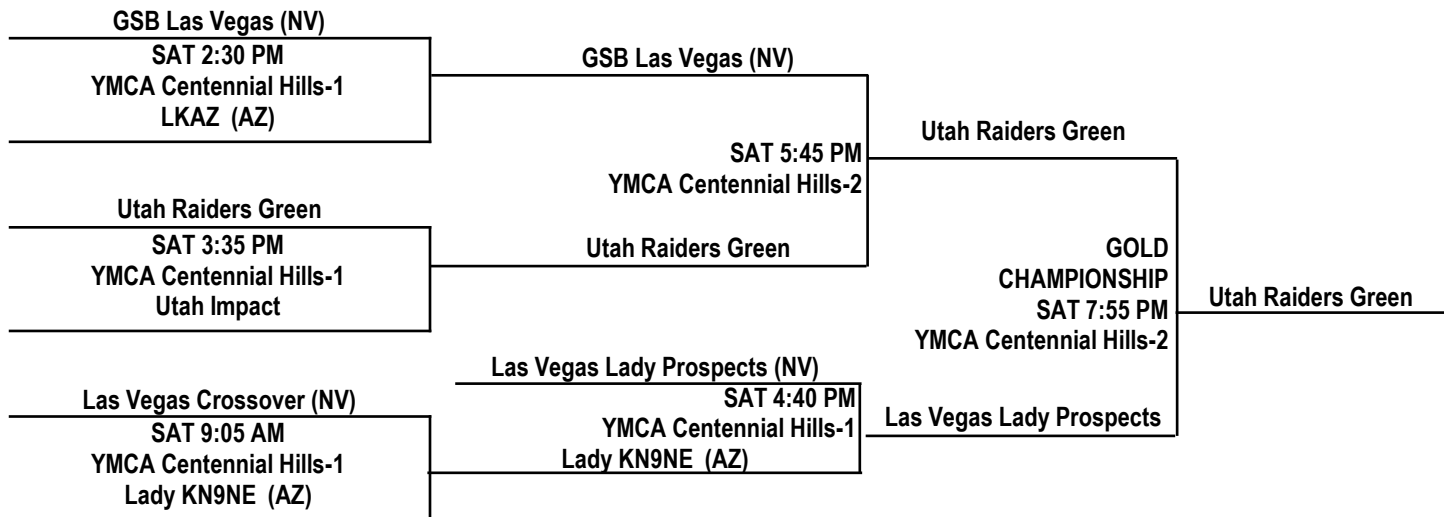

POOL C

	TEAM	W	L	PLACE
C1	Morgan-Evans (UT)	2		1st
C2	Las Vegas Lady Prospects (NV)	1	1	2nd
C3	Vegas Thunder B (NV)		2	3rd

POOL D

	TEAM	W	L	PLACE
D1	Lakeside Shockers (UT)	2		1st
D2	West Coast Academy (CA)		2	3rd
D3	Las Vegas Crossover (NV)	1	1	2nd

POOL E

	TEAM	W	L	PLACE
E1	Utah Raiders Green	1	1	2nd
E2	Utah Dynasty 15s	2		1st
E3	Vegas Elite White		2	3rd

POOL F

	TEAM	W	L	PLACE
F1	GSB Las Vegas (NV)	1	1	2nd
F2	Utah Raiders Black		2	3rd
F3	LV Stars (NV)	2		1st

FRIDAY, APRIL 18, 2014		
YMCA CENTENNIAL HILLS		
<i>TIME</i>	<i>COURT 1</i>	<i>COURT 2</i>
9:05 AM	30 A3 vs. A2 52	34 D2 vs. D1 62
10:10 AM	54 B3 vs. B1 47	20 C3 vs. C2 23
11:15 AM	39 G3 vs. G2 51	—
12:20 PM	42 E3 vs. E2 53	—
1:25 PM	53 F1 vs. F2 20	—
2:30 PM	46 A2 vs. A1 60	—
3:35 PM	57 D3 vs. D2 52	—
4:40 PM	53 B1 vs. B2 45	—
5:45 PM	G2 vs. G1	C2 vs. C1
6:50 PM	E2 vs. E1	F3 vs. F1

2014 LAS VEGAS EASTER SHOWDOWN

VARSITY GIRLS DIVISION / PLATINUM BRACKET

VARSITY GIRLS DIVISION / GOLD BRACKET

2014 LAS VEGAS EASTER SHOWDOWN

VARSITY GIRLS DIVISION / SILVER BRACKET