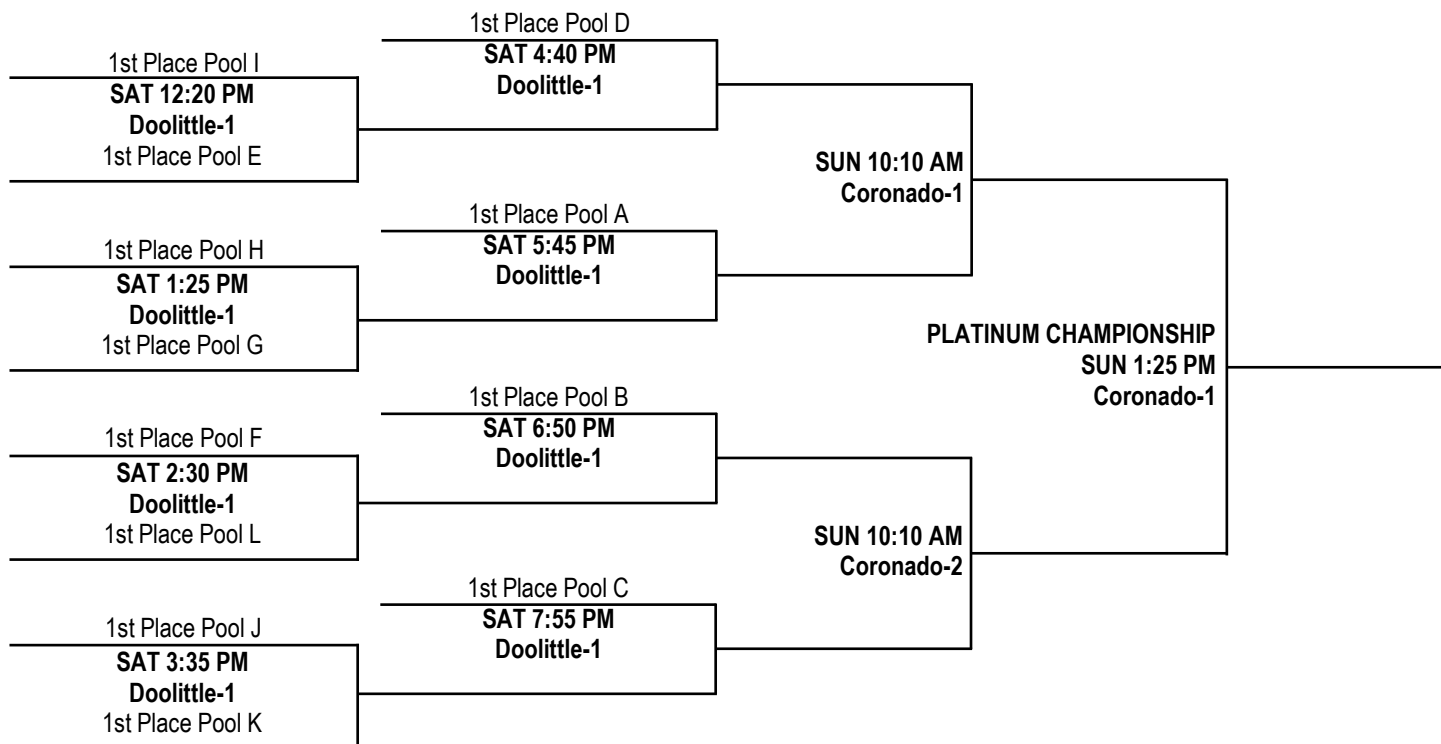

VARSITY GIRLS DIVISION PLATINUM CHAMPIONSHIP BRACKET