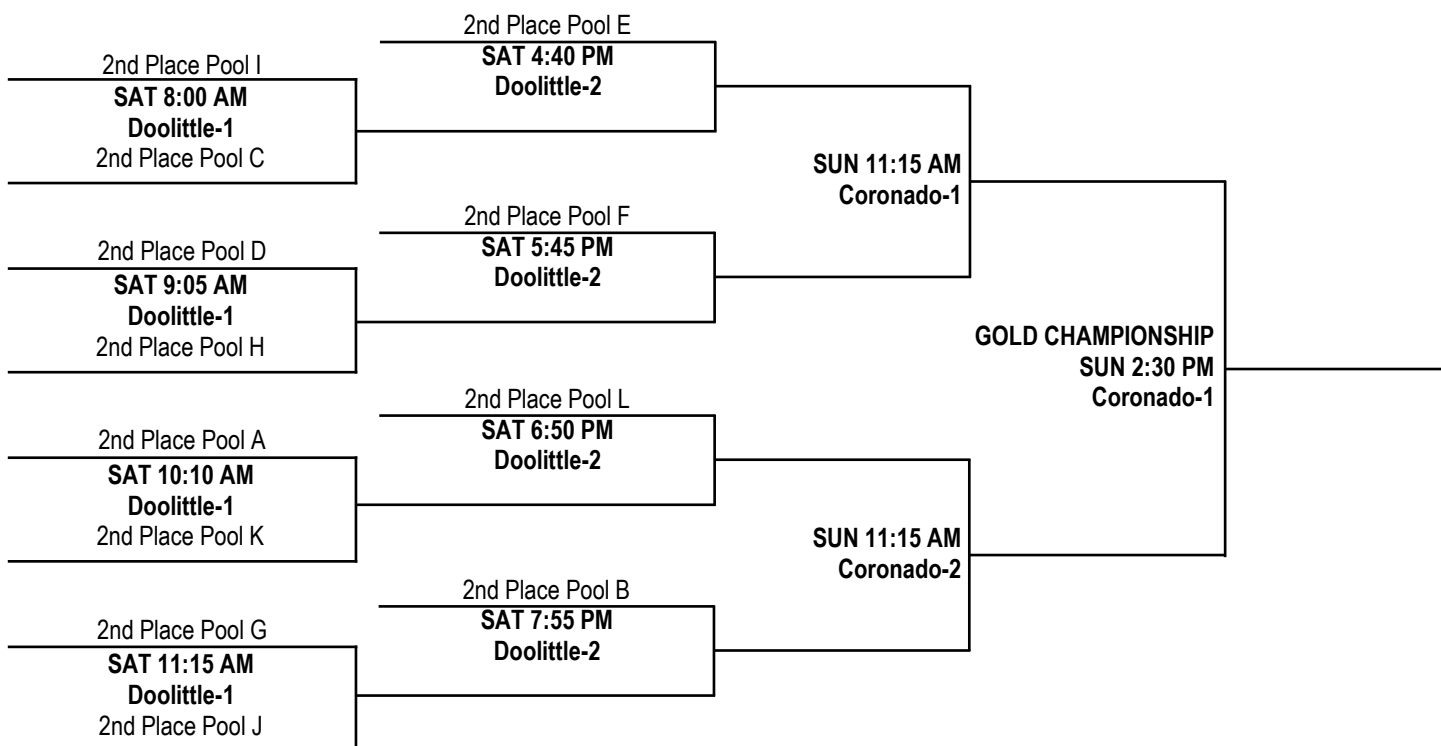

GOLD CHAMPIONSHIP BRACKET