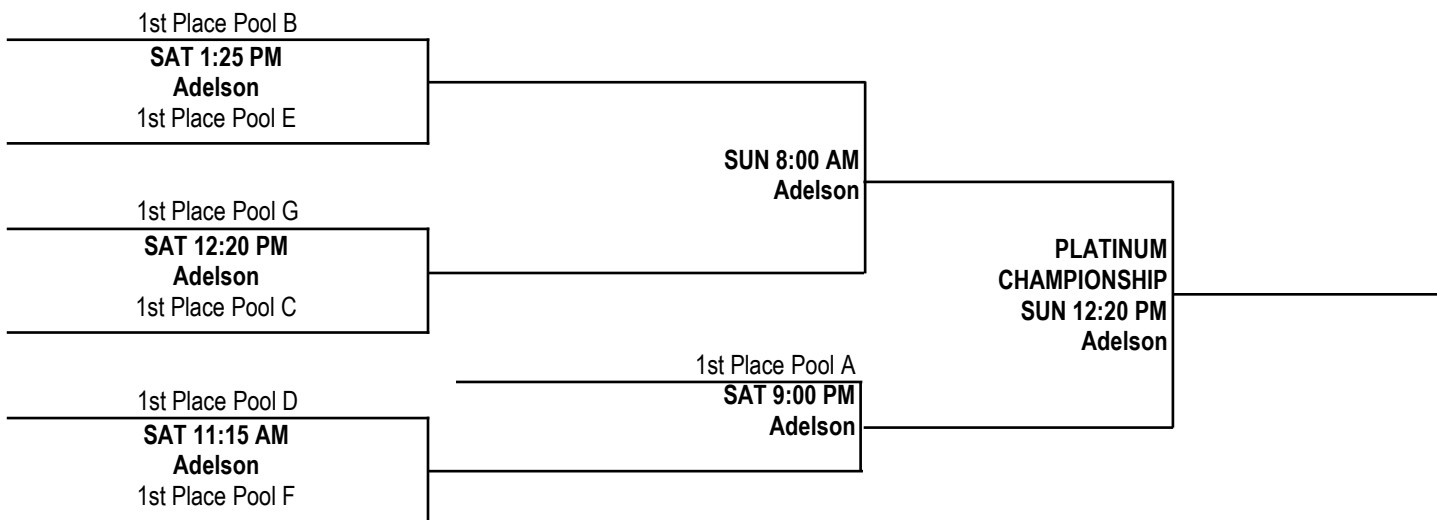

THURSDAY, JULY 24, 2014 SHADOW RIDGE HIGH SCHOOL

<i>TIME</i>	<i>COURT 1</i>	<i>COURT 2</i>
4:40 PM	—	D4 vs. D1
5:45 PM	G3 vs. G2	D2 vs. D3
6:50 PM	B2 vs. B4	E4 vs. E1
7:55 PM	G4 vs. G1	—
9:00 PM	—	E3 vs. E2

LAS VEGAS CLASSIC 2014 / VARSITY GIRLS DIVISION

POOL PLAY SCHEDULE (Cont.)

FRIDAY, JULY 25, 2014 ADELSON EDUCATIONAL CAMPUS	
<i>TIME</i>	<i>TEAMS</i>
8:00 AM	C2 vs. C1
9:05 AM	E2 vs. E4
10:10 AM	C3 vs. C2
11:15 AM	D2 vs. D4
12:20 PM	B2 vs. B1
1:25 PM	B3 vs. B4
2:30 PM	A2 vs. A1
3:35 PM	A3 vs. A4
4:40 PM	D1 vs. D3
5:45 PM	—
6:50 PM	E1 vs. E2
7:55 PM	E4 vs. E3
9:00 PM	C3 vs. C4

FRIDAY, JULY 25, 2014 LIED MIDDLE SCHOOL	
<i>TIME</i>	<i>TEAMS</i>
12:20 PM	G1 vs. G2
1:25 PM	G3 vs. G4
2:30 PM	F1 vs. F2
3:35 PM	F3 vs. F4

LAS VEGAS CLASSIC 2014 / VARSITY GIRLS DIVISION

PLATINUM CHAMPIONSHIP BRACKET