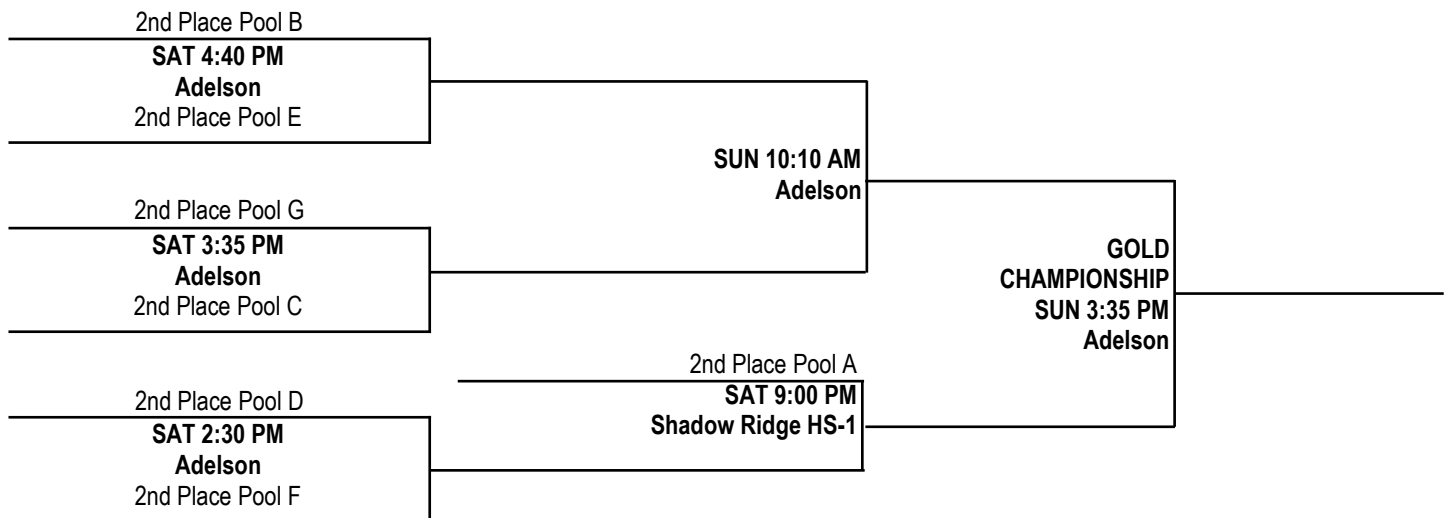

THURSDAY, JULY 24, 2014 SHADOW RIDGE HIGH SCHOOL

<i>TIME</i>	<i>COURT 1</i>	<i>COURT 2</i>
4:40 PM	—	D4 vs. D1
5:45 PM	G3 vs. G2	D2 vs. D3
6:50 PM	B2 vs. B4	E4 vs. E1
7:55 PM	G4 vs. G1	—
9:00 PM	—	E3 vs. E2

LAS VEGAS CLASSIC 2014 / VARSITY GIRLS DIVISION

POOL PLAY SCHEDULE (Cont.)

FRIDAY, JULY 25, 2014 ADELSON EDUCATIONAL CAMPUS	
<i>TIME</i>	<i>TEAMS</i>
8:00 AM	C2 vs. C1
9:05 AM	E2 vs. E4
10:10 AM	C3 vs. C2
11:15 AM	D2 vs. D4
12:20 PM	B2 vs. B1
1:25 PM	B3 vs. B4
2:30 PM	A2 vs. A1
3:35 PM	A3 vs. A4
4:40 PM	D1 vs. D3
5:45 PM	—
6:50 PM	E1 vs. E2
7:55 PM	E4 vs. E3
9:00 PM	C3 vs. C4

FRIDAY, JULY 25, 2014 LIED MIDDLE SCHOOL	
<i>TIME</i>	<i>TEAMS</i>
12:20 PM	G1 vs. G2
1:25 PM	G3 vs. G4
2:30 PM	F1 vs. F2
3:35 PM	F3 vs. F4

LAS VEGAS CLASSIC 2014 / VARSITY GIRLS DIVISION

PLATINUM CHAMPIONSHIP BRACKET

GOLD CHAMPIONSHIP BRACKET

LAS VEGAS CLASSIC 2014 / VARSITY GIRLS DIVISION

SILVER CHAMPIONSHIP BRACKET

BRONZE CHAMPIONSHIP BRACKET