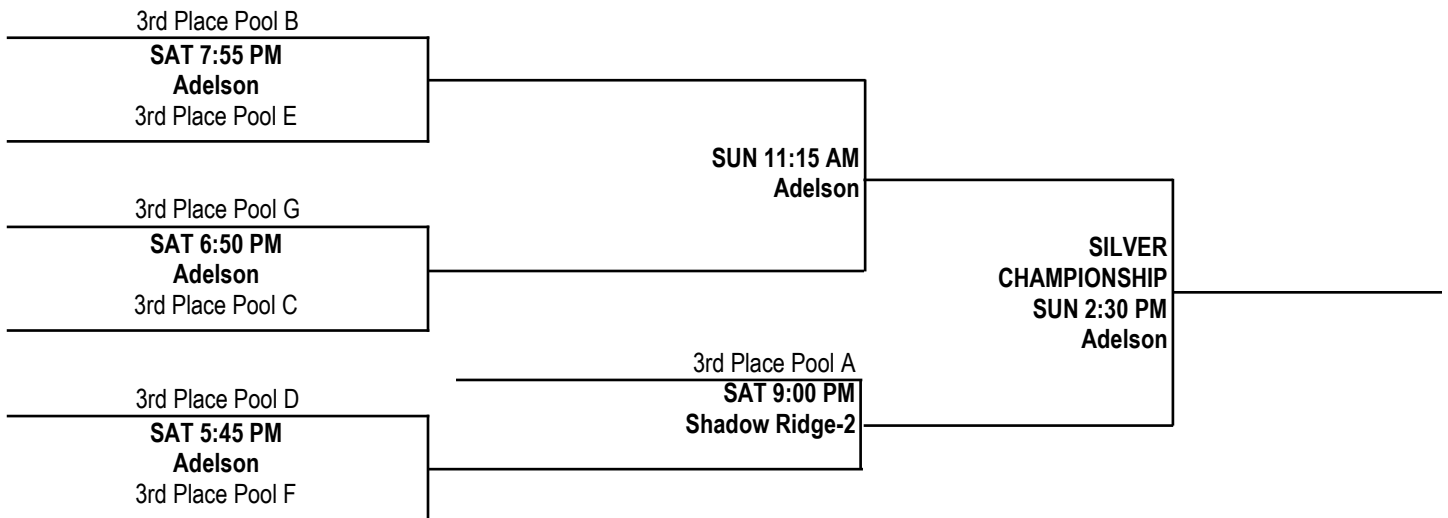

LAS VEGAS CLASSIC 2014 / VARSITY GIRLS DIVISION

POOL PLAY SCHEDULE (Cont.)

FRIDAY, JULY 25, 2014 ADELSON EDUCATIONAL CAMPUS	
<i>TIME</i>	<i>TEAMS</i>
8:00 AM	C2 vs. C1
9:05 AM	E2 vs. E4
10:10 AM	C3 vs. C2
11:15 AM	D2 vs. D4
12:20 PM	B2 vs. B1
1:25 PM	B3 vs. B4
2:30 PM	A2 vs. A1
3:35 PM	A3 vs. A4
4:40 PM	D1 vs. D3
5:45 PM	—
6:50 PM	E1 vs. E2
7:55 PM	E4 vs. E3
9:00 PM	C3 vs. C4

FRIDAY, JULY 25, 2014 LIED MIDDLE SCHOOL	
<i>TIME</i>	<i>TEAMS</i>
12:20 PM	G1 vs. G2
1:25 PM	G3 vs. G4
2:30 PM	F1 vs. F2
3:35 PM	F3 vs. F4

LAS VEGAS CLASSIC 2014 / VARSITY GIRLS DIVISION

PLATINUM CHAMPIONSHIP BRACKET

GOLD CHAMPIONSHIP BRACKET

LAS VEGAS CLASSIC 2014 / VARSITY GIRLS DIVISION

SILVER CHAMPIONSHIP BRACKET

BRONZE CHAMPIONSHIP BRACKET