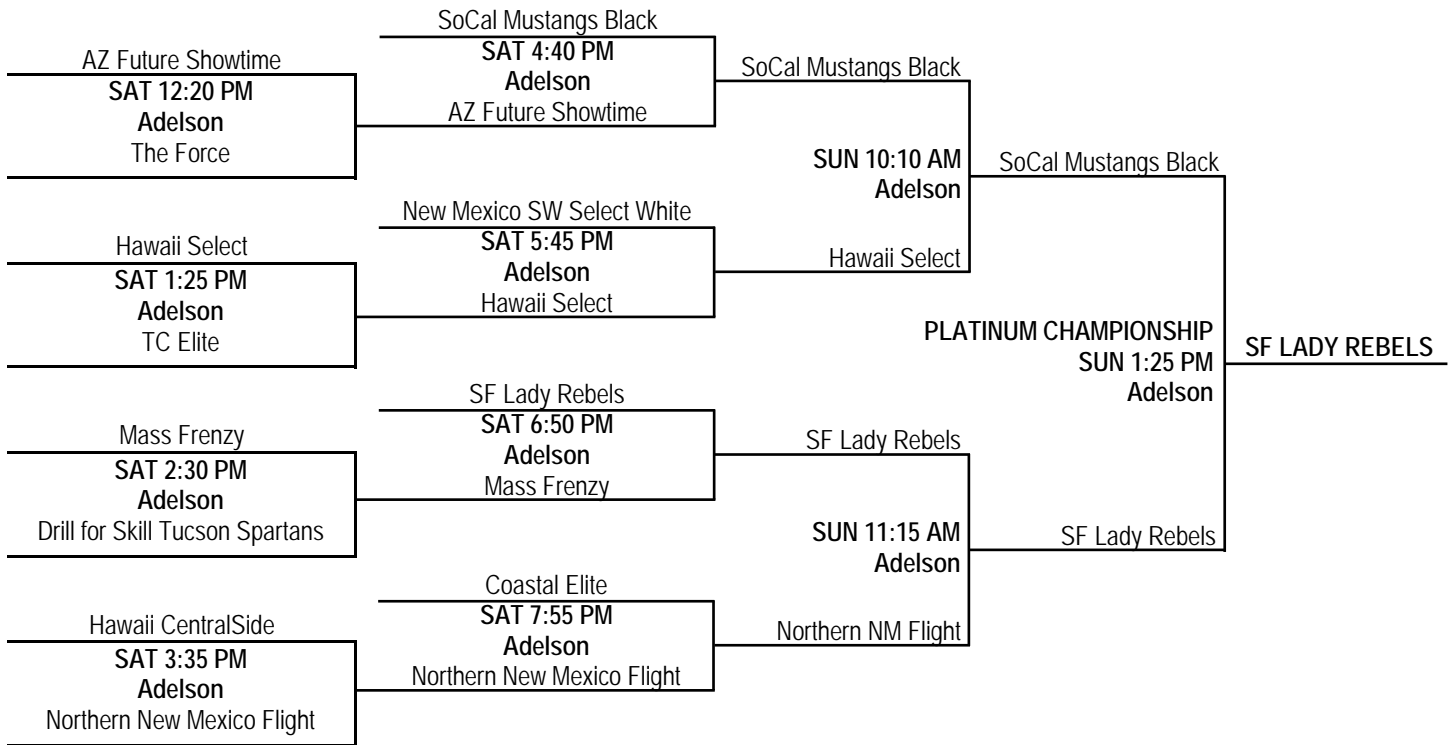

LAS VEGAS CLASSIC 2013 / VARSITY GIRLS DIVISION

PLATINUM CHAMPIONSHIP BRACKET