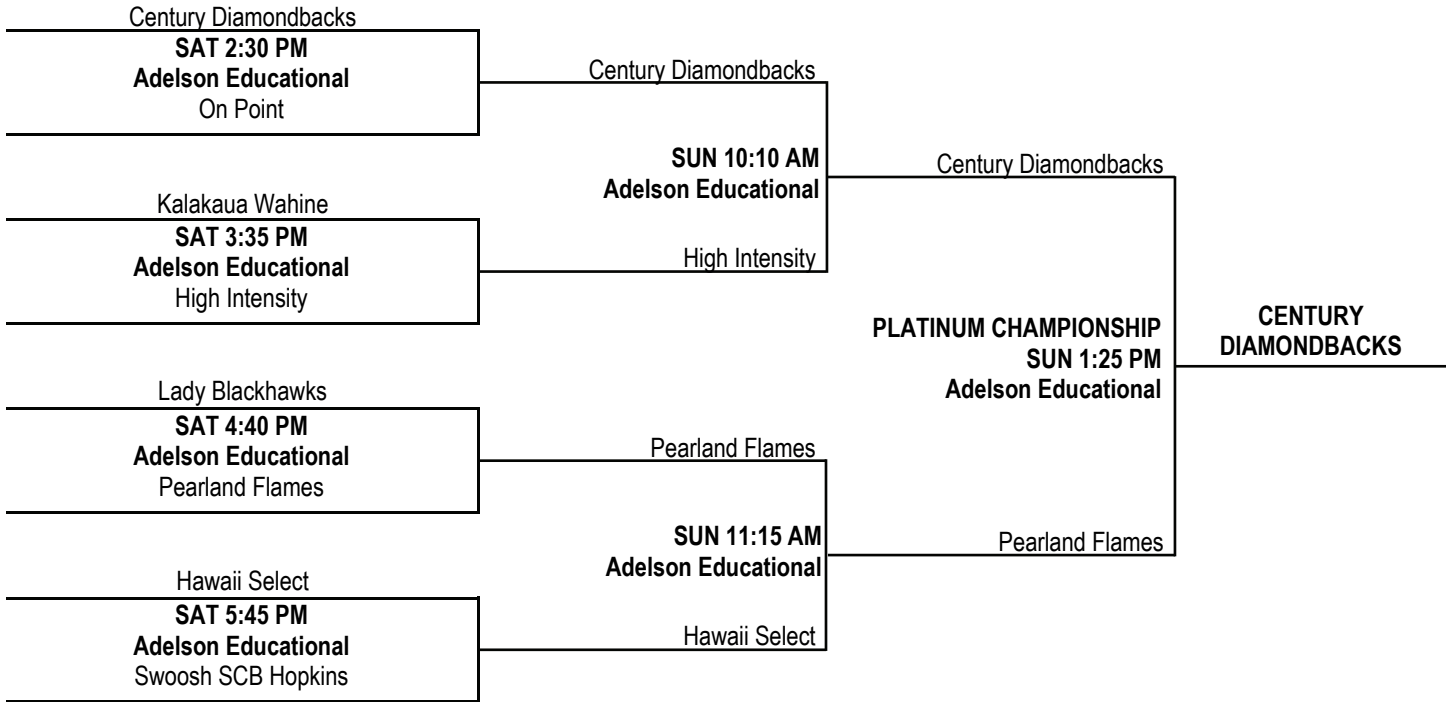

POOL B				
	TEAM	W	L	PLACE
B1	AZ Future Showtime	2	1	3rd
B2	Lady Black Hawks (NV)	2	1	1st
B3	High Intensity (CA)	2	1	2nd
B4	Swoosh SCB Anstice (AB, Canada)	0	3	4th

POOL D				
	TEAM	W	L	PLACE
D1	Colorado Swoosh Red	0	3	4th
D2	Pearland Flames (TX)	2	1	2nd
D3	Kalakaua Wahine (HI)	3	0	1st
D4	Tulare (CA)	1	2	3rd

GYM LOCATIONS

Adelson Educational Campus
9700 W. Hillpointe Rd., Las Vegas, NV 89134

Walnut Community Center
3075 North Walnut Rd, Las Vegas, NV 89115

FRIDAY, JULY 27, 2012 ADELSON EDUCATIONAL CENTER

TIME	TEAMS
10:10 AM	B1 vs. B3 (42-49)
11:15 AM	A2 vs. A4 (47-61)
12:20 PM	C4 vs. C3 (71-18)
1:25 PM	C1 vs. C2 (68-18)
2:30 PM	D3 vs. D4 (61-31)
3:35 PM	D2 vs. D1 (15-0)
4:40 PM	A1 vs. A2 (63-22)
5:45 PM	A4 vs. A3 (19-44)
6:50 PM	B3 vs. B4 (64-36)
7:55 PM	B1 vs. B2 (59-56)

LAS VEGAS CLASSIC 2016 / VARSITY GIRLS DIVISION

PLATINUM CHAMPIONSHIP BRACKET

GOLD CHAMPIONSHIP BRACKET