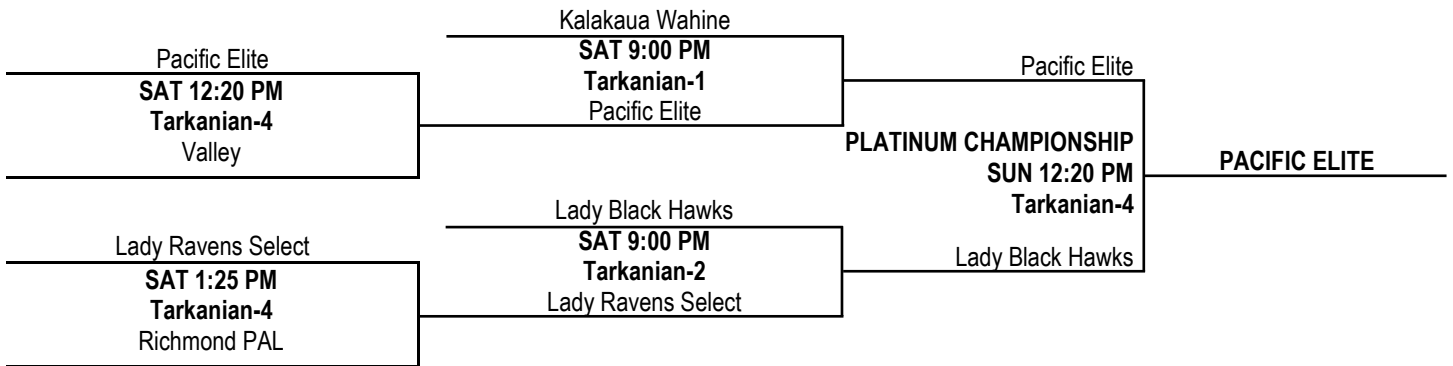

LAS VEGAS CLASSIC 2011 / VARSITY GIRLS

PLATINUM CHAMPIONSHIP BRACKET