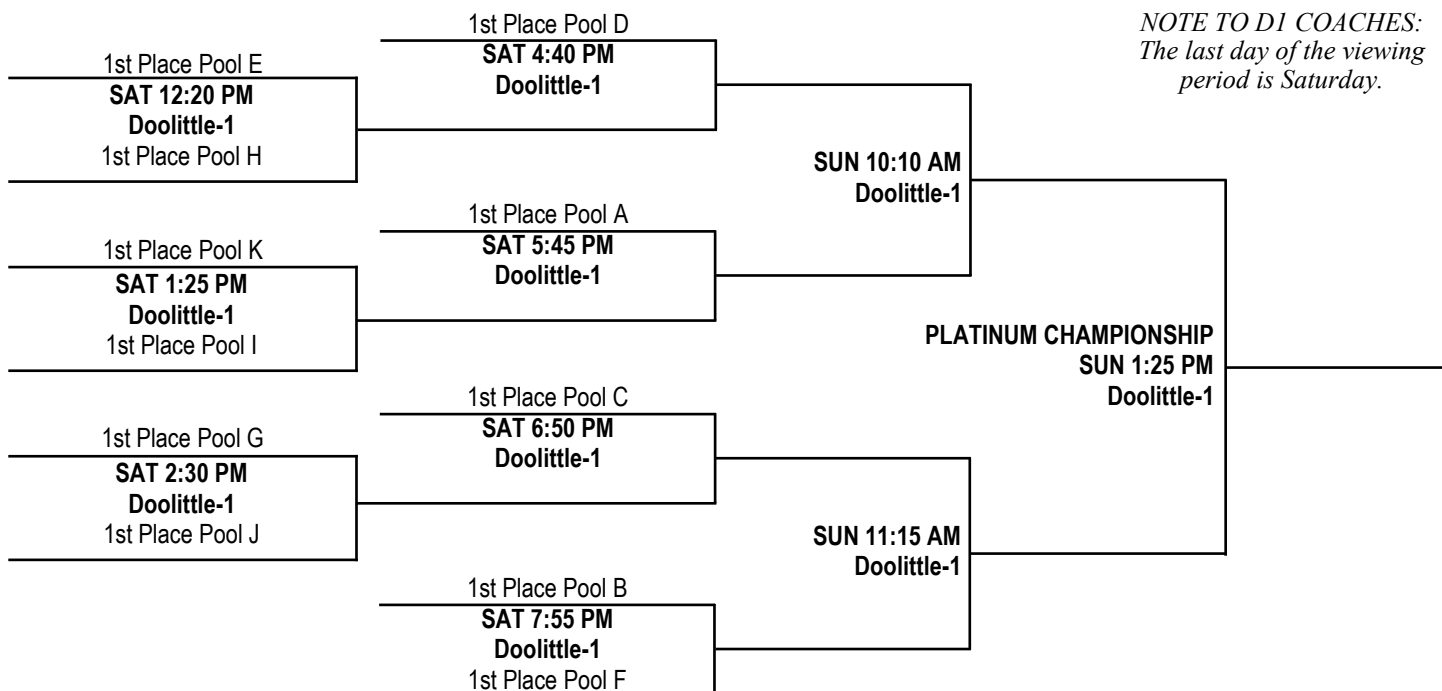

# VARSITY GIRLS DIVISION POOL PLAY SCHEDULE (cont)

<b>FRIDAY, JULY 28, 2017 DOOLITTLE COMMUNITY CENTER</b>		
<i>TIME</i>	<i>COURT 1</i>	<i>COURT 2</i>
8:00 AM	E3 v E4	G2 v G4
9:05 AM	H4 v H1	H3 v H2
10:10 AM	K4 v K1	K3 v K2
11:15 AM	J1 v J2	J3 v J4
12:20 PM	A1 v A2	A3 v A4
1:25 PM		C3 v C4
2:30 PM	B1 v B2	I2 v I4
3:35 PM	E1 v E3	E4 v E2
4:40 PM	I1 v I3	B3 v B4
5:45 PM	H1 v H2	H3 v H4
6:50 PM	G1 v G2	G4 v G3
7:55 PM	C1 v C2	D1 v D2
9:00 PM	D3 v D4	—

# VARSITY GIRLS DIVISION PLATINUM CHAMPIONSHIP BRACKET

*NOTE TO D1 COACHES:  
The last day of the viewing  
period is Saturday.*