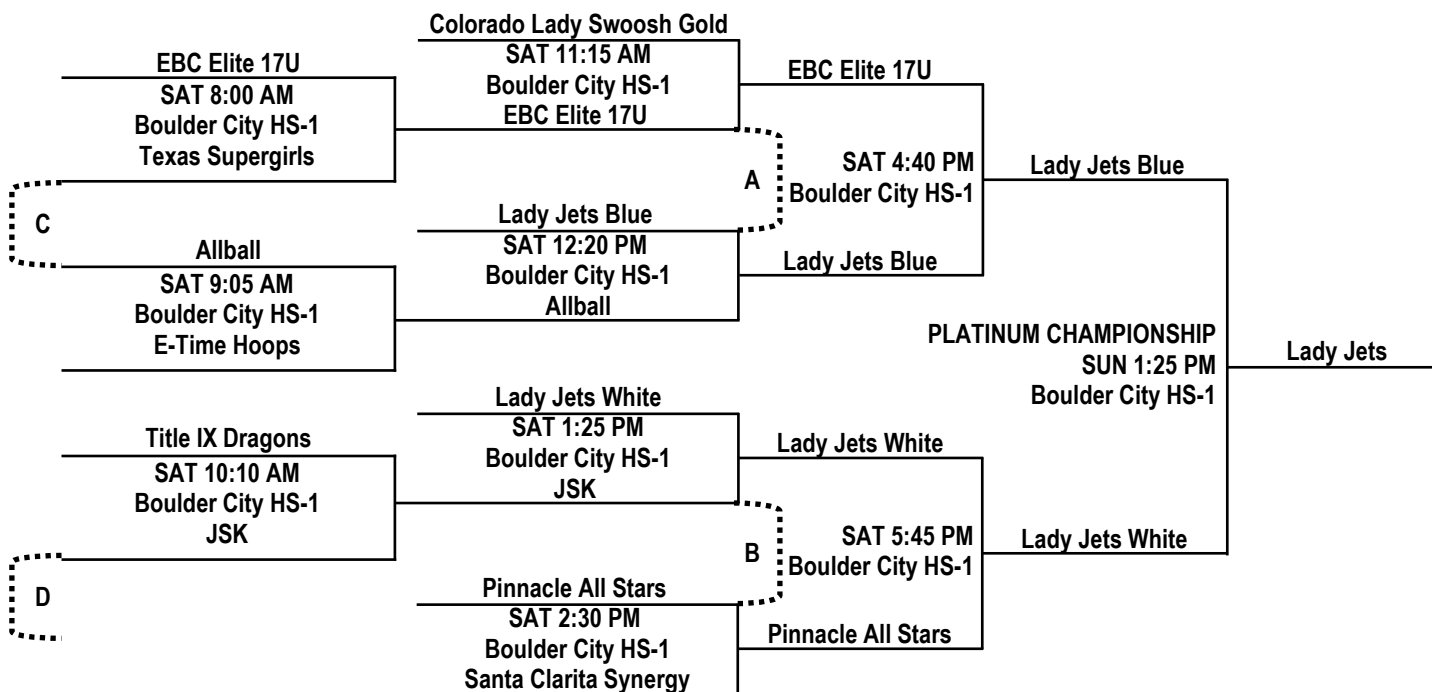

VARSITY GIRLS DIVISION PLATINUM CHAMPIONSHIP BRACKET

*Refer to Sunday Consolation Game Key (page 9)
for locations and times of Lettered Games A-O*

VARSITY GIRLS DIVISION GOLD CHAMPIONSHIP BRACKET

*Refer to Sunday Consolation Game Key (page 9)
for locations and times of Lettered Games A-O*

VARSITY GIRLS DIVISION BRONZE CHAMPIONSHIP BRACKET

*Refer to Sunday Consolation Game Key (page 9)
for locations and times of Lettered Games A-O*

VARSITY GIRLS DIVISION CONSOLATION GAMES

SUNDAY CONSOLATION GAME KEY		
Game	Location	Time
Colorado Lady Swoosh Gold def. Allball	Boulder City HS-1	SUN 8:00 AM
Santa Clarita Synergy def. JSK	Boulder City HS-2	SUN 8:00 AM
E-Time Hoops def. Texas Supergirls	Boulder City HS-1	SUN 9:05 AM
AD Elite Lady Bulldawgz def. Title IX Dragons	Boulder City HS-2	SUN 9:05 AM
Albuquerque Lady Heat def. NZ Storm	Boulder City HS-1	SUN 11:15 AM
Basketball BC U16 def. Holman Legacy Survivors	Boulder City HS-2	SUN 11:15 AM
Inland def. Southern Cal Cavs White	Boulder City HS-1	SUN 12:20 PM
Swoosh Canada def. Lady Tigers	Boulder City HS-2	SUN 12:20 PM
HD Phenoms def. West Coast Academy	Boulder City Rec	SUN 8:00 AM
Pinnacle Elite def. San Antonio Hurricanes	Boulder City Rec	SUN 9:05 AM
Apollo HS 2 def. Las Vegas Dynasty	Boulder City Rec	SUN 10:10 AM
Lady Mariners def. CO Lady Swoosh Silver	Boulder City Rec	SUN 11:15 AM
EBC 16U HS Blue def. Warriors	Boulder City Rec	SUN 12:20 PM
Wethers Elite def. Team Bonafide	Boulder City Rec	SUN 1:25 PM
Basketball At Its Best Ballers def. Vail Valley Eagles	Boulder City Rec	SUN 2:30 PM