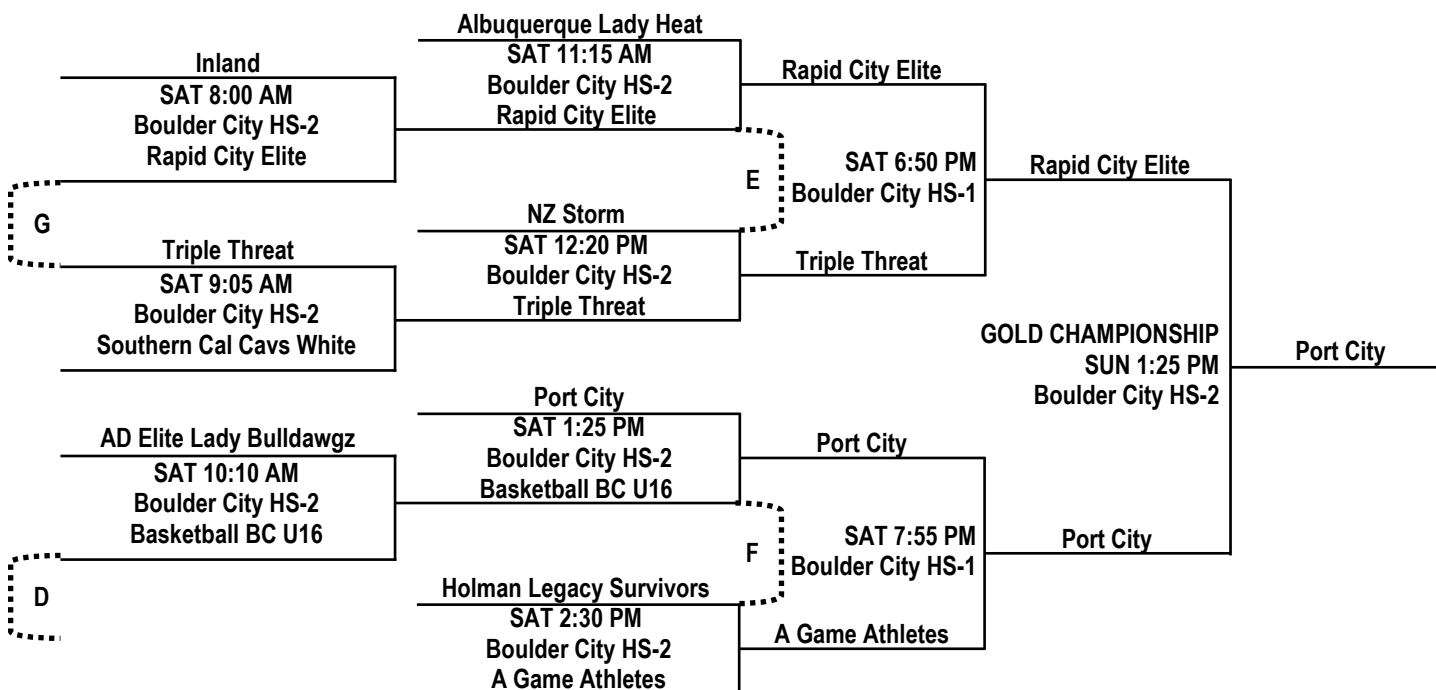

VARSITY GIRLS DIVISION PLATINUM CHAMPIONSHIP BRACKET

*Refer to Sunday Consolation Game Key (page 9)
for locations and times of Lettered Games A-O*

VARSITY GIRLS DIVISION GOLD CHAMPIONSHIP BRACKET

*Refer to Sunday Consolation Game Key (page 9)
for locations and times of Lettered Games A-O*

VARSITY GIRLS DIVISION BRONZE CHAMPIONSHIP BRACKET

*Refer to Sunday Consolation Game Key (page 9)
for locations and times of Lettered Games A-O*

VARSITY GIRLS DIVISION CONSOLATION GAMES

SUNDAY CONSOLATION GAME KEY		
Game	Location	Time
Colorado Lady Swoosh Gold def. Allball	Boulder City HS-1	SUN 8:00 AM
Santa Clarita Synergy def. JSK	Boulder City HS-2	SUN 8:00 AM
E-Time Hoops def. Texas Supergirls	Boulder City HS-1	SUN 9:05 AM
AD Elite Lady Bulldawgz def. Title IX Dragons	Boulder City HS-2	SUN 9:05 AM
Albuquerque Lady Heat def. NZ Storm	Boulder City HS-1	SUN 11:15 AM
Basketball BC U16 def. Holman Legacy Survivors	Boulder City HS-2	SUN 11:15 AM
Inland def. Southern Cal Cavs White	Boulder City HS-1	SUN 12:20 PM
Swoosh Canada def. Lady Tigers	Boulder City HS-2	SUN 12:20 PM
HD Phenoms def. West Coast Academy	Boulder City Rec	SUN 8:00 AM
Pinnacle Elite def. San Antonio Hurricanes	Boulder City Rec	SUN 9:05 AM
Apollo HS 2 def. Las Vegas Dynasty	Boulder City Rec	SUN 10:10 AM
Lady Mariners def. CO Lady Swoosh Silver	Boulder City Rec	SUN 11:15 AM
EBC 16U HS Blue def. Warriors	Boulder City Rec	SUN 12:20 PM
Wethers Elite def. Team Bonafide	Boulder City Rec	SUN 1:25 PM
Basketball At Its Best Ballers def. Vail Valley Eagles	Boulder City Rec	SUN 2:30 PM