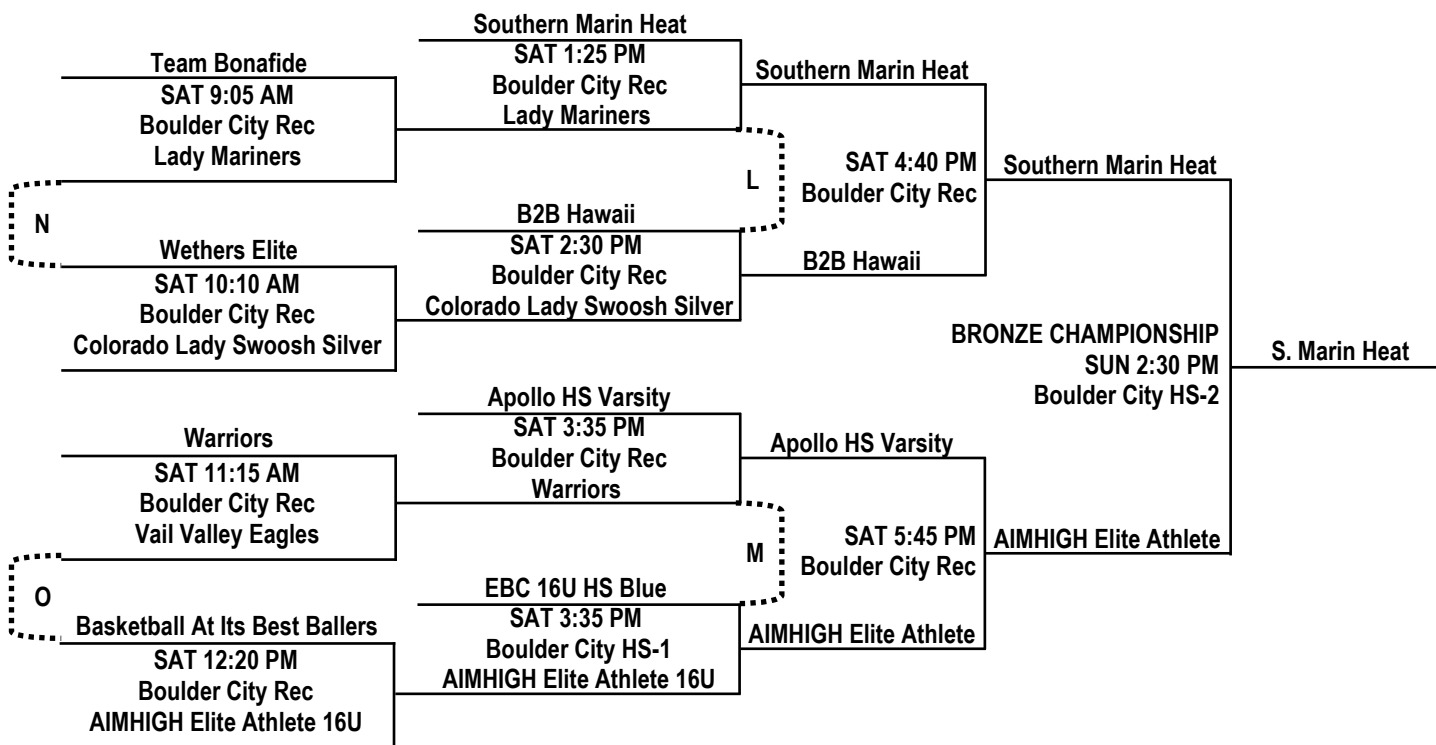

VARSITY GIRLS DIVISION PLATINUM CHAMPIONSHIP BRACKET

*Refer to Sunday Consolation Game Key (page 9)
for locations and times of Lettered Games A-O*

VARSITY GIRLS DIVISION GOLD CHAMPIONSHIP BRACKET

*Refer to Sunday Consolation Game Key (page 9)
for locations and times of Lettered Games A-O*

VARSITY GIRLS DIVISION BRONZE CHAMPIONSHIP BRACKET

*Refer to Sunday Consolation Game Key (page 9)
for locations and times of Lettered Games A-O*

VARSITY GIRLS DIVISION CONSOLATION GAMES

SUNDAY CONSOLATION GAME KEY		
Game	Location	Time
Colorado Lady Swoosh Gold def. Allball	Boulder City HS-1	SUN 8:00 AM
Santa Clarita Synergy def. JSK	Boulder City HS-2	SUN 8:00 AM
E-Time Hoops def. Texas Supergirls	Boulder City HS-1	SUN 9:05 AM
AD Elite Lady Bulldawgz def. Title IX Dragons	Boulder City HS-2	SUN 9:05 AM
Albuquerque Lady Heat def. NZ Storm	Boulder City HS-1	SUN 11:15 AM
Basketball BC U16 def. Holman Legacy Survivors	Boulder City HS-2	SUN 11:15 AM
Inland def. Southern Cal Cavs White	Boulder City HS-1	SUN 12:20 PM
Swoosh Canada def. Lady Tigers	Boulder City HS-2	SUN 12:20 PM
HD Phenoms def. West Coast Academy	Boulder City Rec	SUN 8:00 AM
Pinnacle Elite def. San Antonio Hurricanes	Boulder City Rec	SUN 9:05 AM
Apollo HS 2 def. Las Vegas Dynasty	Boulder City Rec	SUN 10:10 AM
Lady Mariners def. CO Lady Swoosh Silver	Boulder City Rec	SUN 11:15 AM
EBC 16U HS Blue def. Warriors	Boulder City Rec	SUN 12:20 PM
Wethers Elite def. Team Bonafide	Boulder City Rec	SUN 1:25 PM
Basketball At Its Best Ballers def. Vail Valley Eagles	Boulder City Rec	SUN 2:30 PM