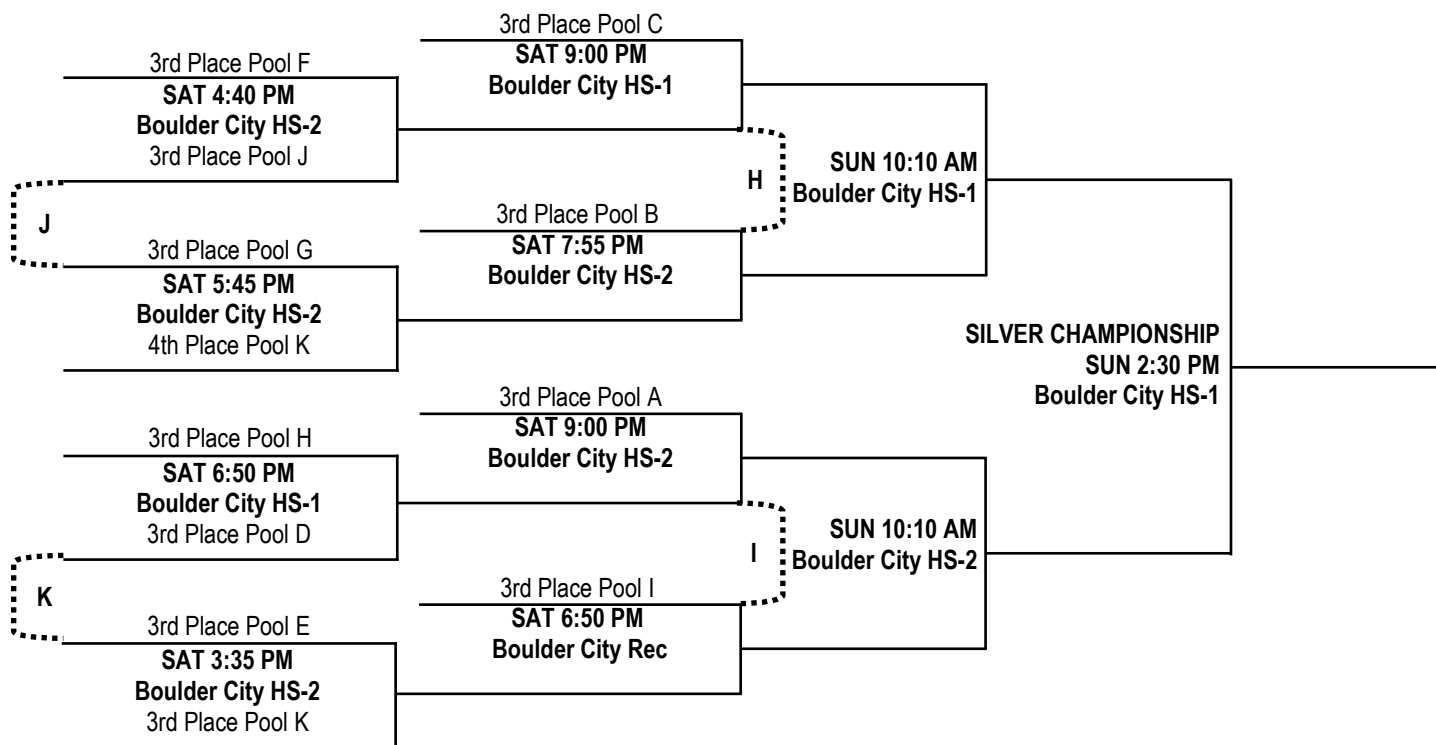

FRIDAY, JULY 22, 2016 BOULDER CITY REC CTR	
TIME	TEAMS
10:10 AM	E4 v E2
11:15 AM	E3 v E1
3:35 PM	H1 v H2
4:40 PM	E4 v E3
5:45 PM	E1 v E2
6:50 PM	K4 v K2
7:55 PM	H3 v H4
9:00 PM	K2 v K6

SATURDAY, JULY 23, 2016 BOULDER CITY REC CTR	
TIME	TEAMS
8:00 AM	I2 v I4

VARSITY GIRLS DIVISION PLATINUM CHAMPIONSHIP BRACKET

*Refer to Sunday Consolation Game Key (page 9)
for locations and times of Lettered Games A-O*

VARSITY GIRLS DIVISION GOLD CHAMPIONSHIP BRACKET

Refer to Sunday Consolation Game Key (page 9)
for locations and times of Lettered Games A-O

Varsity Girls Division Silver Championship Bracket

Refer to Sunday Consolation Game Key (page 9)
for locations and times of Lettered Games A-O

VARSITY GIRLS DIVISION BRONZE CHAMPIONSHIP BRACKET

*Refer to Sunday Consolation Game Key (page 9)
for locations and times of Lettered Games A-O*