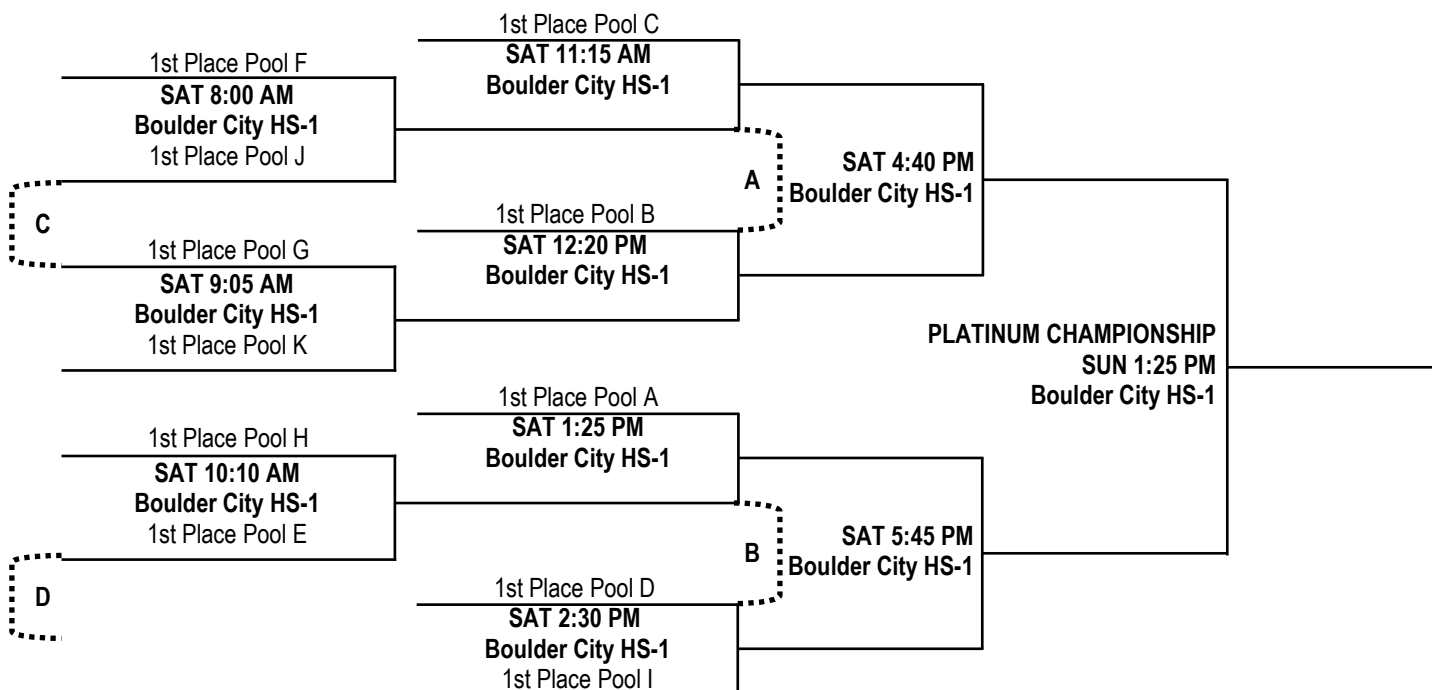

*Refer to Sunday Consolation Game Key (page 9)
for locations and times of Lettered Games A-O*