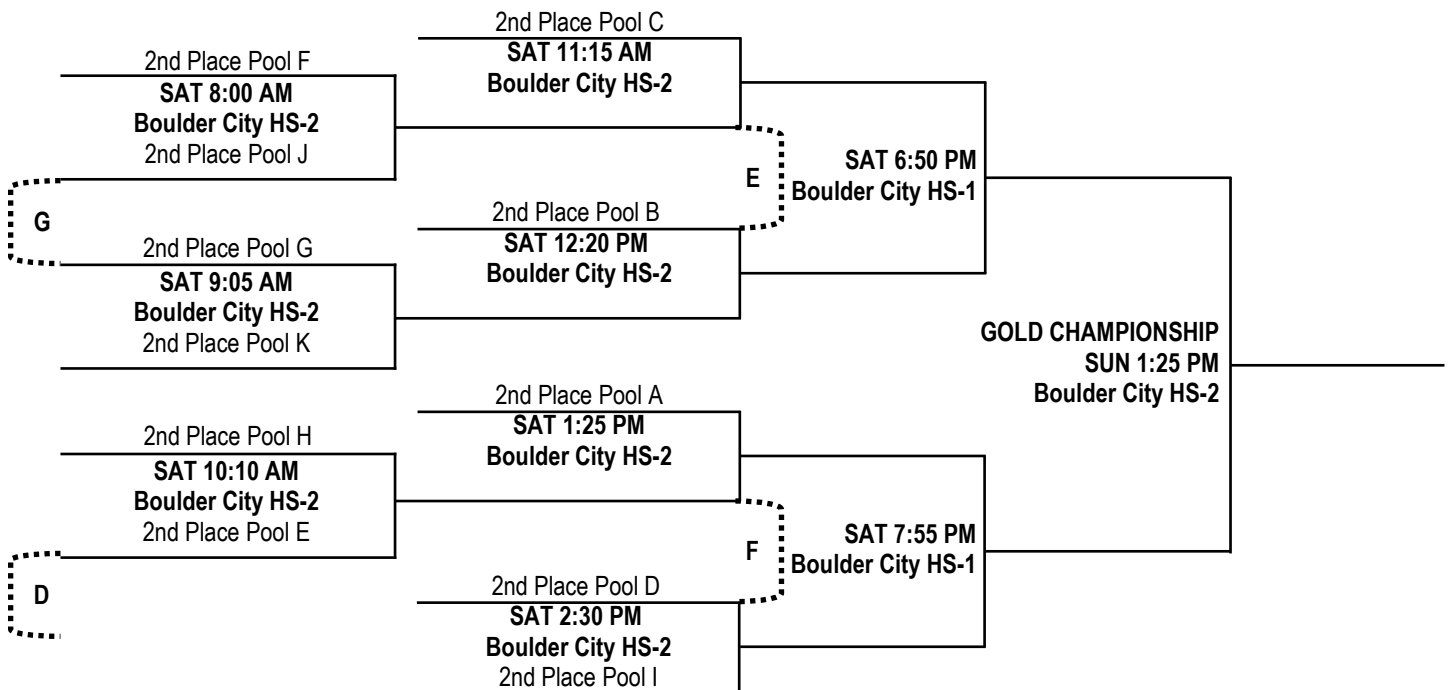

FRIDAY, JULY 22, 2016 BOULDER CITY REC CTR	
TIME	TEAMS
10:10 AM	E4 v E2
11:15 AM	E3 v E1
3:35 PM	H1 v H2
4:40 PM	E4 v E3
5:45 PM	E1 v E2
6:50 PM	K4 v K2
7:55 PM	H3 v H4
9:00 PM	K2 v K6

SATURDAY, JULY 23, 2016 BOULDER CITY REC CTR	
TIME	TEAMS
8:00 AM	I2 v I4

VARSITY GIRLS DIVISION PLATINUM CHAMPIONSHIP BRACKET

*Refer to Sunday Consolation Game Key (page 9)
for locations and times of Lettered Games A-O*

VARSITY GIRLS DIVISION GOLD CHAMPIONSHIP BRACKET

Refer to Sunday Consolation Game Key (page 9)
for locations and times of Lettered Games A-O