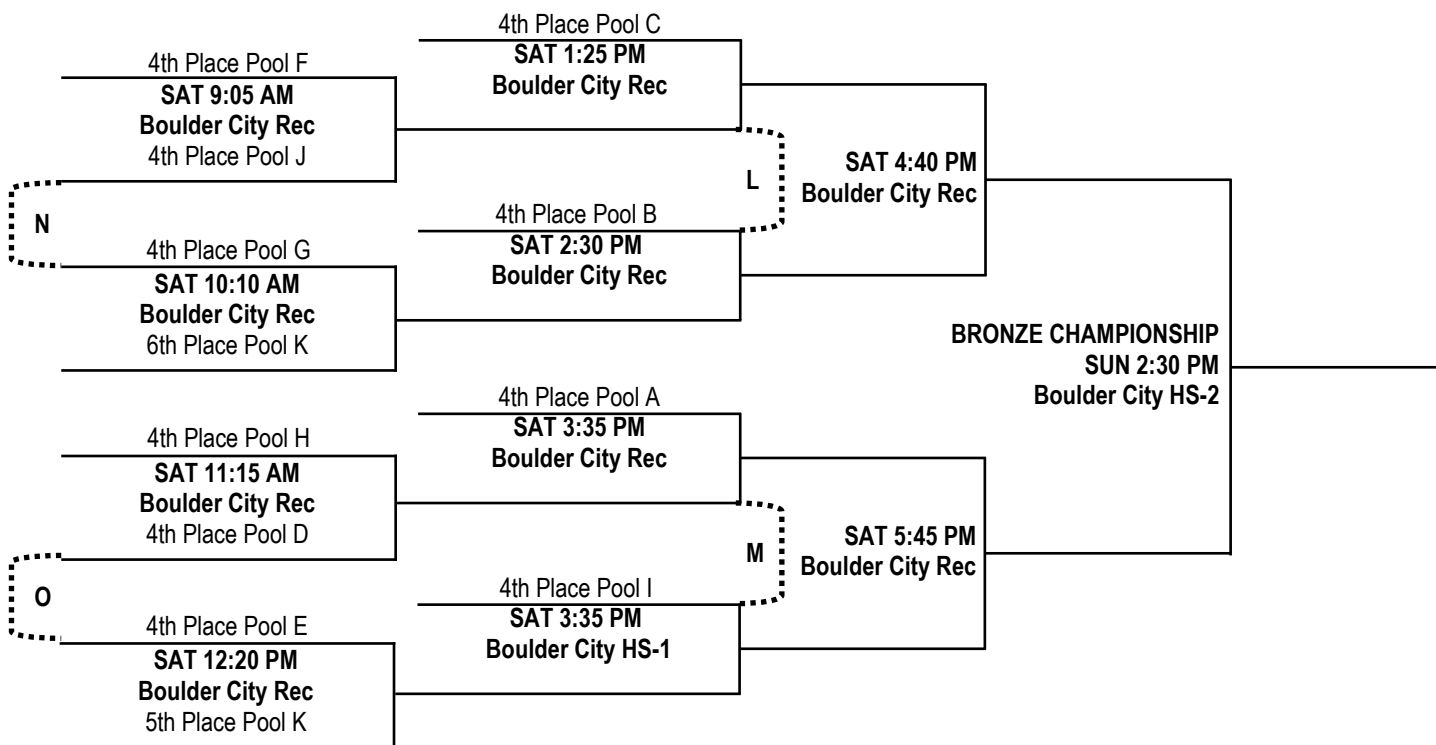

FRIDAY, JULY 22, 2016 BOULDER CITY REC CTR	
TIME	TEAMS
10:10 AM	E4 v E2
11:15 AM	E3 v E1
3:35 PM	H1 v H2
4:40 PM	E4 v E3
5:45 PM	E1 v E2
6:50 PM	K4 v K2
7:55 PM	H3 v H4
9:00 PM	K2 v K6

SATURDAY, JULY 23, 2016 BOULDER CITY REC CTR	
TIME	TEAMS
8:00 AM	I2 v I4

VARSITY GIRLS DIVISION PLATINUM CHAMPIONSHIP BRACKET

*Refer to Sunday Consolation Game Key (page 9)
for locations and times of Lettered Games A-O*

VARSITY GIRLS DIVISION GOLD CHAMPIONSHIP BRACKET

Refer to Sunday Consolation Game Key (page 9)
for locations and times of Lettered Games A-O

Varsity Girls Division Silver Championship Bracket

Refer to Sunday Consolation Game Key (page 9)
for locations and times of Lettered Games A-O

VARSITY GIRLS DIVISION BRONZE CHAMPIONSHIP BRACKET

*Refer to Sunday Consolation Game Key (page 9)
for locations and times of Lettered Games A-O*