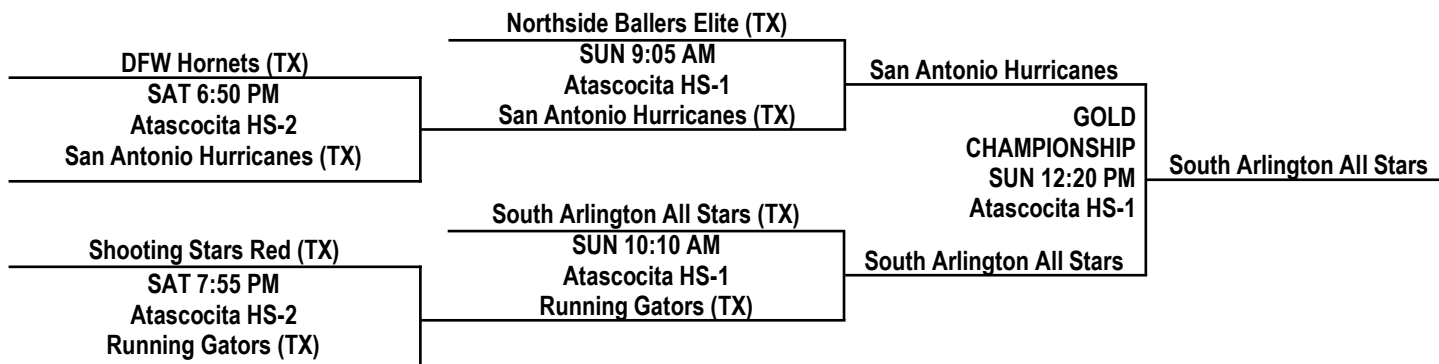

GOLD BRACKET