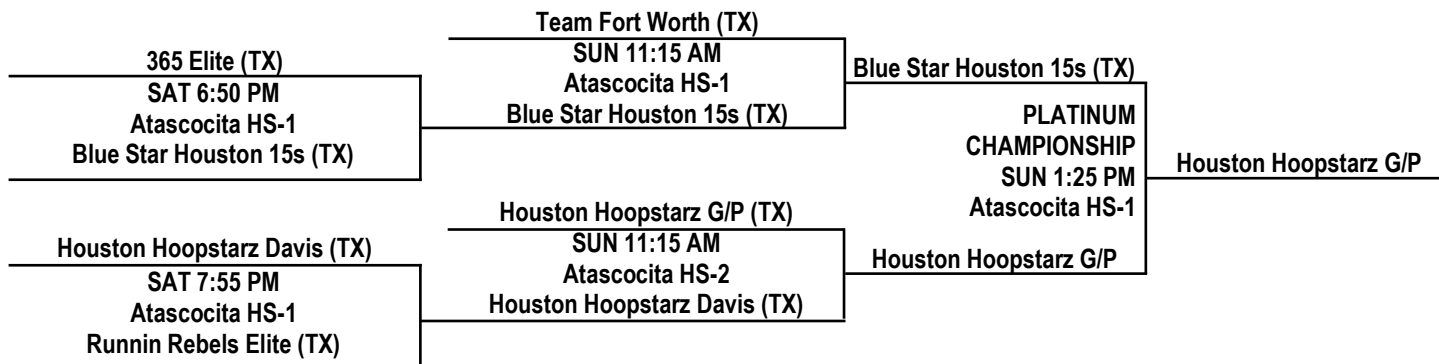

2015 KINGWOOD TOURNAMENT

VARSITY GIRLS DIVISION / CHAMPIONSHIP BRACKETS

Home Team listed on top and wears light colors.

PLATINUM BRACKET