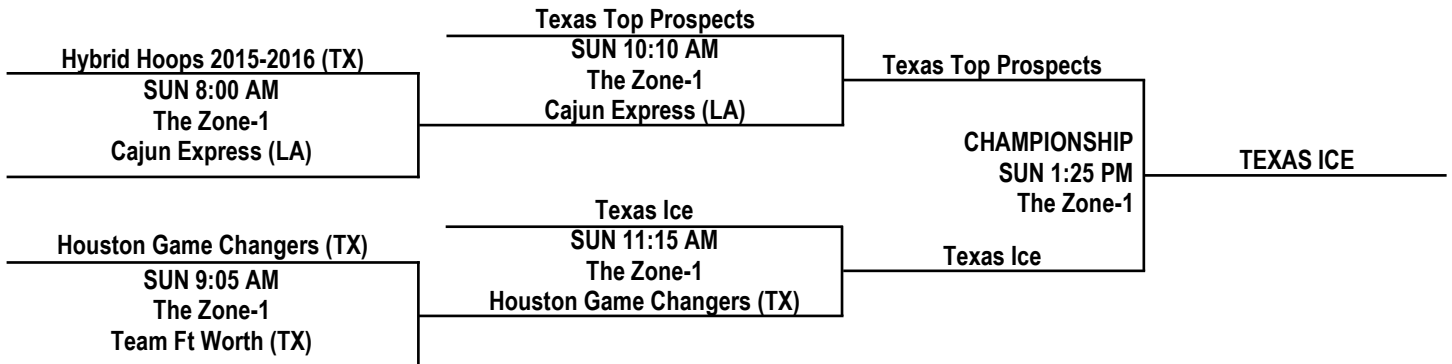

FRIDAY, APRIL 25, 2014

THE ZONE

TIME	COURT 1	COURT 2
6:25 PM	54 A2 vs. A3 31	—
7:30 PM	39 F2 vs. F3 40	—
8:35 PM	43 D1 vs. D3 32	—
9:40 PM	40 E1 vs. E2 19	0 C2 vs. C3 15

SATURDAY, APRIL 26, 2014

THE ZONE

TIME	COURT 1	COURT 2
8:00 AM	48 A1 vs. A2 41	61 B1 vs. B2 13
9:05 AM	56 F3 vs. F1 37	—
10:10 AM	15 C1 vs. C2 0	—
11:15 AM	35 D2 vs. D1 43	—
12:20 PM	34 E2 vs. E3 41	—
1:25 PM	41 B3 vs. B1 56	—
2:30 PM	30 A3 vs. A1 53	—
3:35 PM	27 F1 vs. F2 70	—
4:40 PM	41 C3 vs. C1 47	—
5:45 PM	28 E3 vs. E1 36	—
6:50 PM	33 D3 vs. D2 49	—
7:55 PM	14 B2 vs. B3 60	—

GYM LOCATION

[The Zone: 10371 Stella Link Rd, Houston, Texas 77025](#)

2014 KINGWOOD TOURNAMENT

VARSITY GIRLS DIVISION / BRACKETS

PLATINUM BRACKET

GOLD BRACKET

SILVER BRACKET