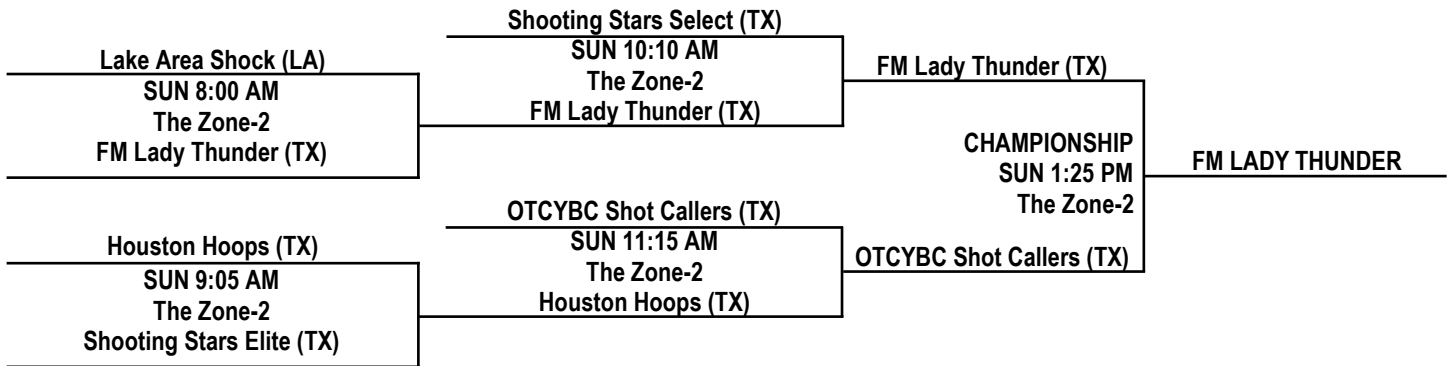

POOL C

	TEAM	W	L	PLACE
C1	Team Ft Worth (TX)	2		1st
C2	BAC Cardinals (TX)		2	3rd
C3	Shooting Stars Elite (TX)	1	1	2nd

POOL D

	TEAM	W	L	PLACE
D1	Hybrid Hoops 2015-2016 (TX)	2		1st
D2	Lake Area Shock (LA)	1	1	2nd
D3	Garland Dream Team (TX)		2	3rd

POOL E

	TEAM	W	L	PLACE
E1	Cajun Express (LA)	2		1st
E2	Alief Clovers (TX)		2	3rd
E3	FM Lady Thunder (TX)	1	1	2nd

POOL F

	TEAM	W	L	PLACE
F1	Texas Flame		2	3rd
F2	Houston Hoops (TX)	1	1	2nd
F3	Houston Game Changers (TX)	2		1st

FRIDAY, APRIL 25, 2014

THE ZONE

TIME	COURT 1	COURT 2
6:25 PM	54 A2 vs. A3 31	—
7:30 PM	39 F2 vs. F3 40	—
8:35 PM	43 D1 vs. D3 32	—
9:40 PM	40 E1 vs. E2 19	0 C2 vs. C3 15

SATURDAY, APRIL 26, 2014

THE ZONE

TIME	COURT 1	COURT 2
8:00 AM	48 A1 vs. A2 41	61 B1 vs. B2 13
9:05 AM	56 F3 vs. F1 37	—
10:10 AM	15 C1 vs. C2 0	—
11:15 AM	35 D2 vs. D1 43	—
12:20 PM	34 E2 vs. E3 41	—
1:25 PM	41 B3 vs. B1 56	—
2:30 PM	30 A3 vs. A1 53	—
3:35 PM	27 F1 vs. F2 70	—
4:40 PM	41 C3 vs. C1 47	—
5:45 PM	28 E3 vs. E1 36	—
6:50 PM	33 D3 vs. D2 49	—
7:55 PM	14 B2 vs. B3 60	—

GYM LOCATION

[The Zone: 10371 Stella Link Rd, Houston, Texas 77025](#)

2014 KINGWOOD TOURNAMENT

VARSITY GIRLS DIVISION / BRACKETS

PLATINUM BRACKET

GOLD BRACKET

SILVER BRACKET