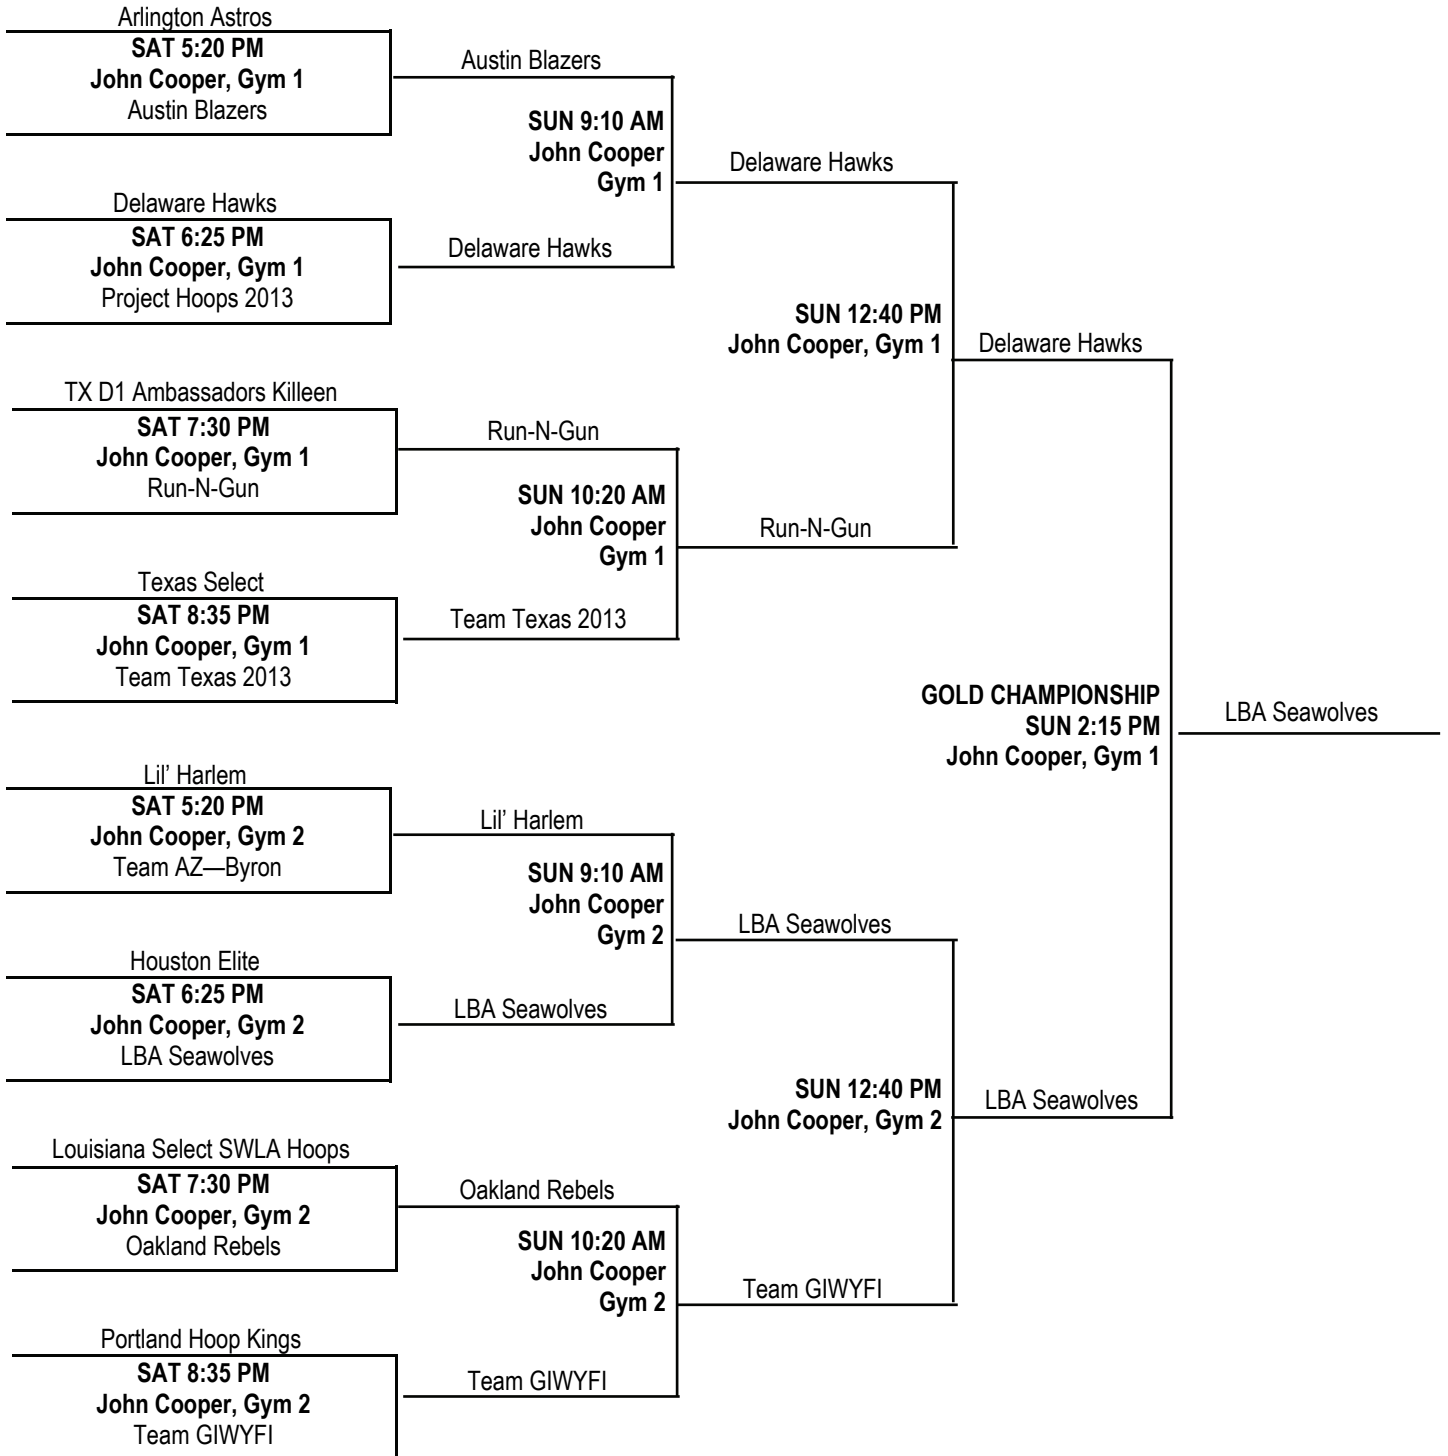

14U-Under Gold Division Championship

ALL GAMES AT FOREST BROOK HIGH SCHOOL

14U-Under Silver Division Championship

ALL GAMES AT SAM HOUSTON HIGH SCHOOL

13-Under Platinum Division Championship

13-Under Gold Division Championship