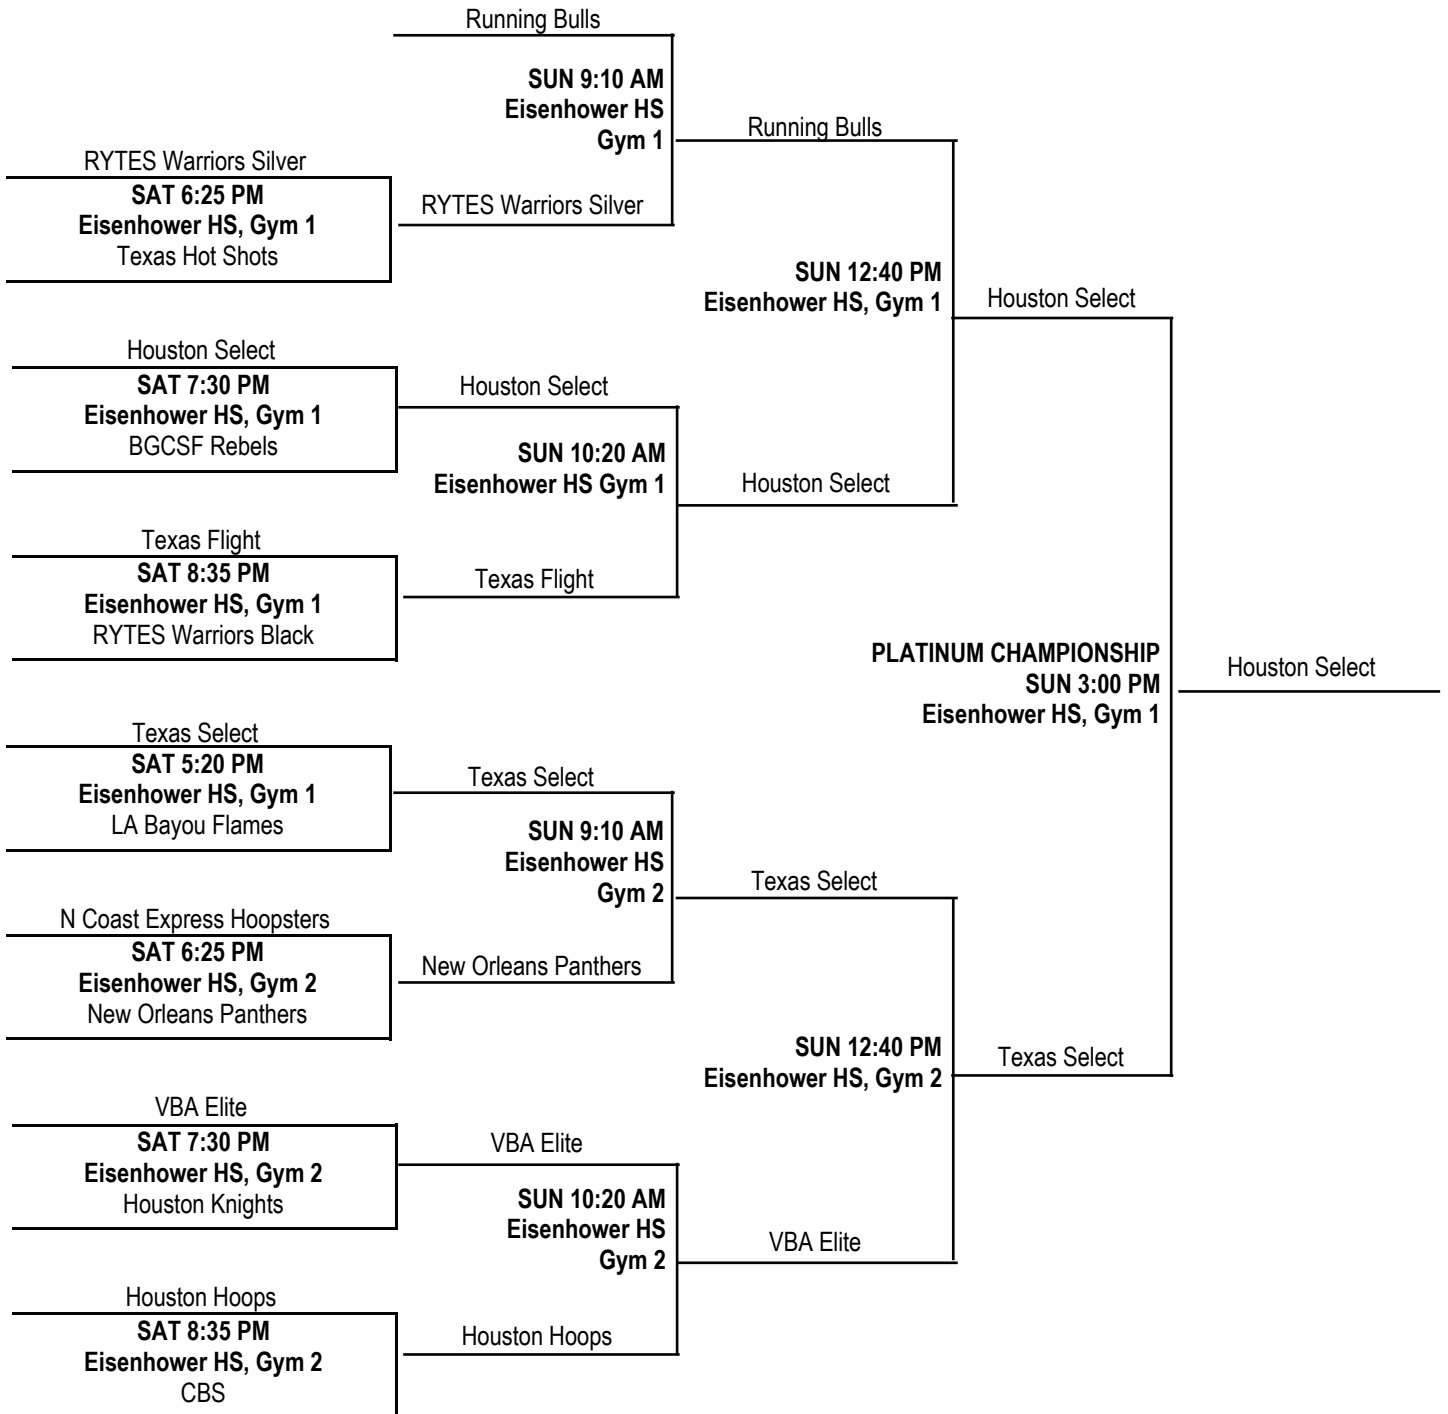

14U-Under Gold Division Championship

ALL GAMES AT FOREST BROOK HIGH SCHOOL

14U-Under Silver Division Championship

ALL GAMES AT SAM HOUSTON HIGH SCHOOL

13-Under Platinum Division Championship

13-Under Gold Division Championship

13-Under Silver Division Championship

12-Under Platinum Division Championship

12-Under Gold Division Championship

12-Under Silver Division Championship

11-Under Platinum Championship

11-Under Gold Championship