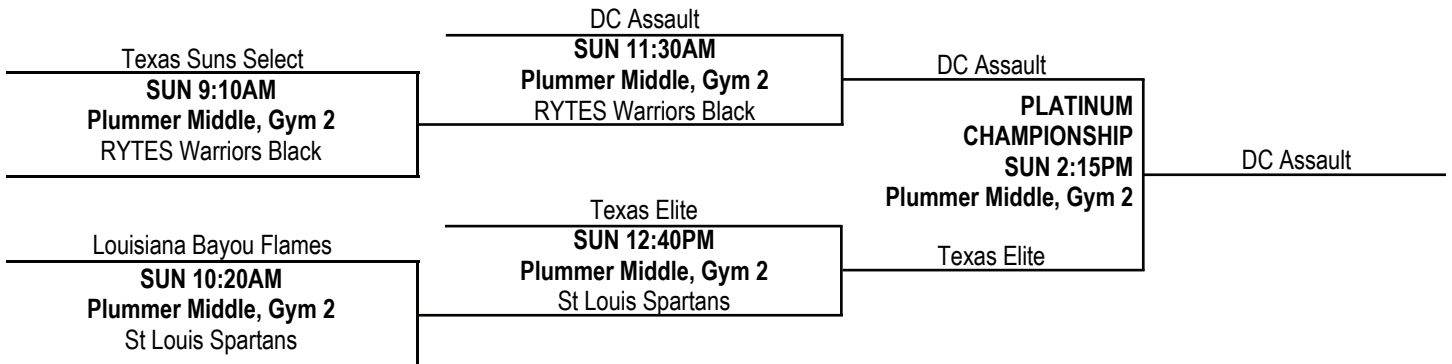

14U-Under Gold Division Championship

ALL GAMES AT FOREST BROOK HIGH SCHOOL

14U-Under Silver Division Championship

ALL GAMES AT SAM HOUSTON HIGH SCHOOL

13-Under Platinum Division Championship

13-Under Gold Division Championship

13-Under Silver Division Championship

12-Under Platinum Division Championship

12-Under Gold Division Championship

12-Under Silver Division Championship

11-Under Platinum Championship

11-Under Gold Championship

11-Under Silver Championship

10-Under Platinum Championship

10-Under Gold Championship

10-Under Silver Championship

9-Under Platinum Championship

9-Under Gold Championship

9-Under Silver Championship

Varsity Girls Platinum Division Championship