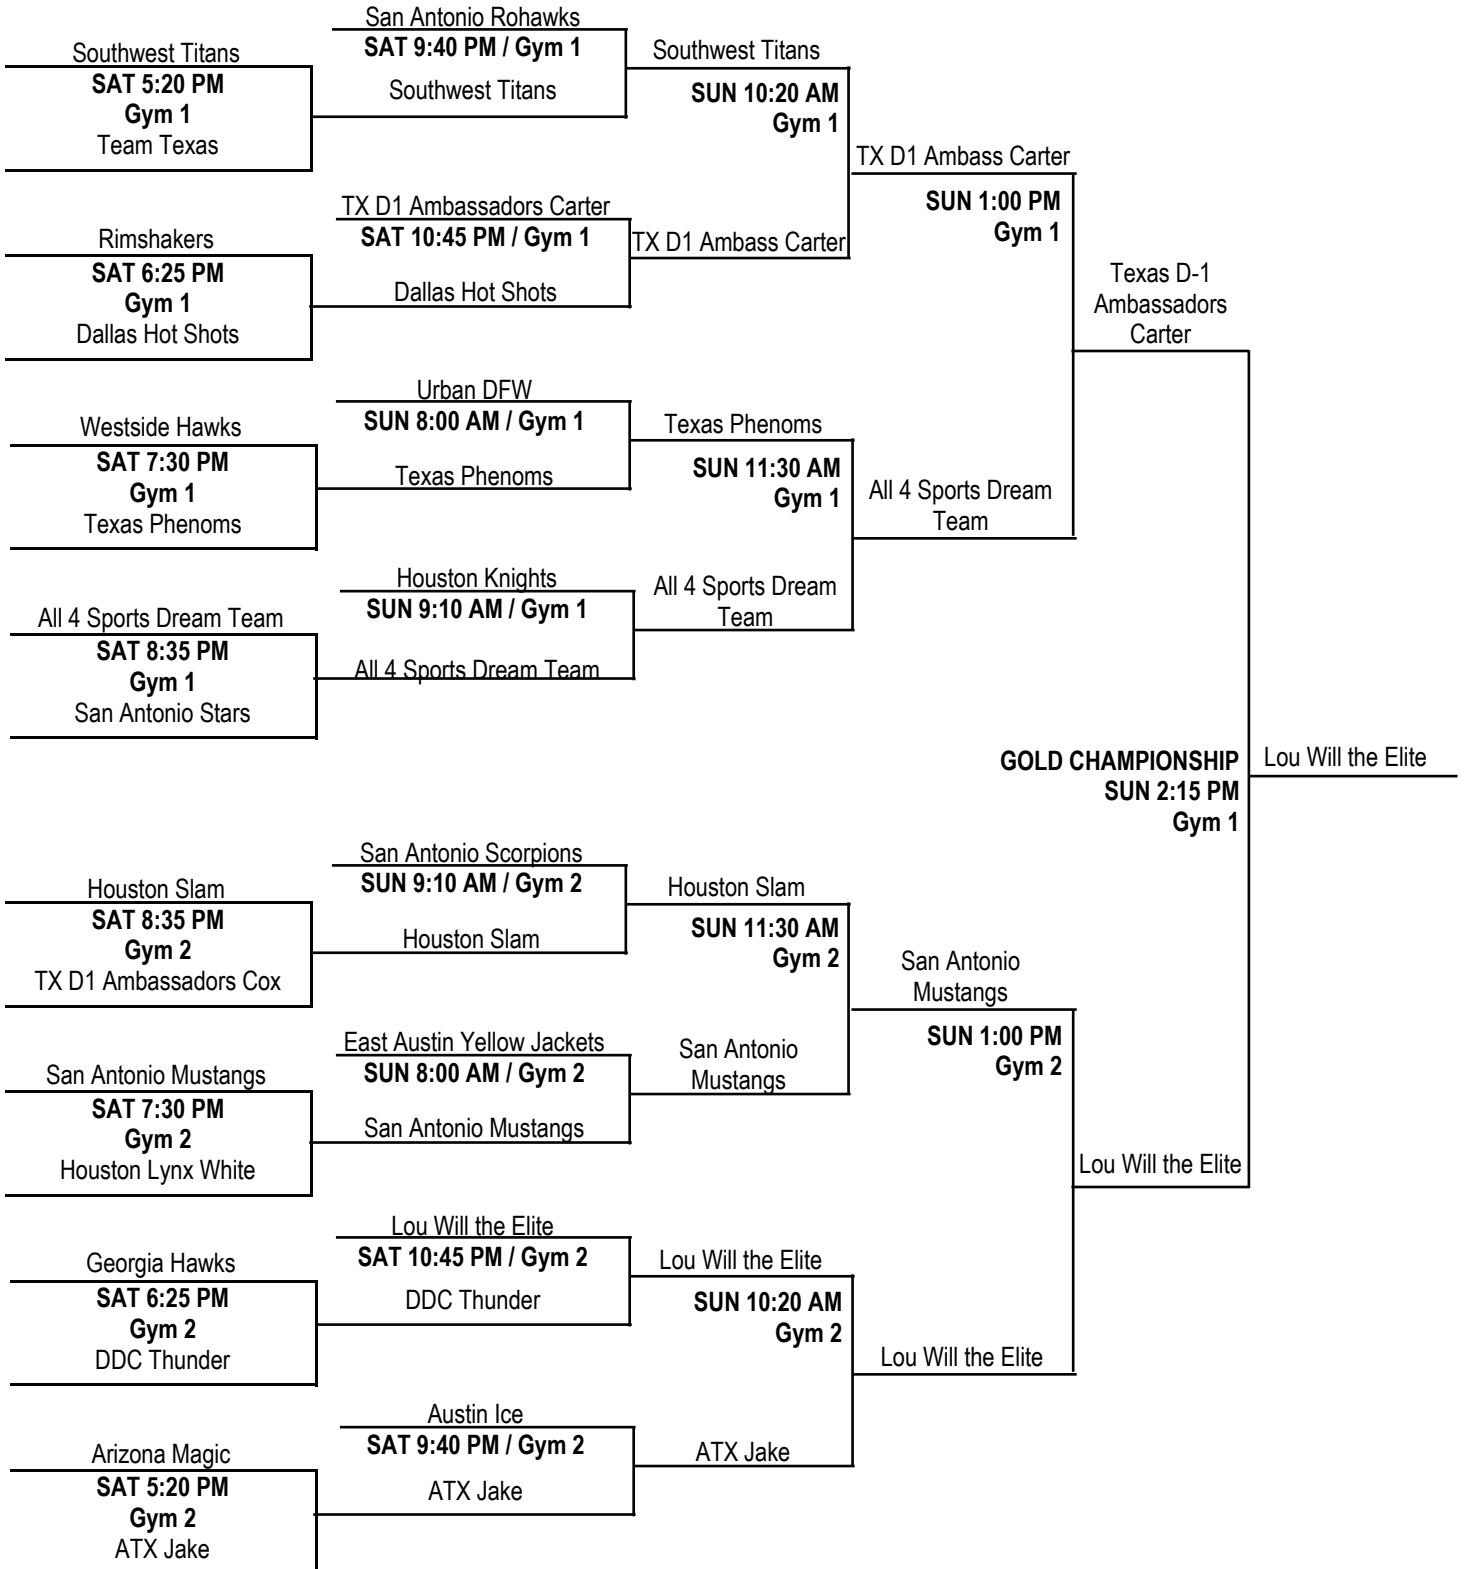

15-Under Gold Division Championship

ALL GAMES AT NORTH SHORE MIDDLE SCHOOL