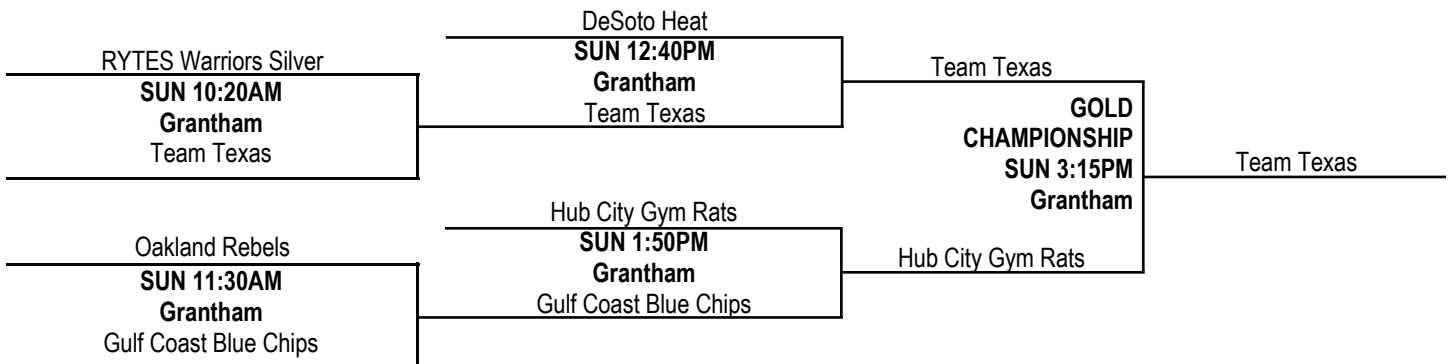

14U-Under Gold Division Championship

ALL GAMES AT FOREST BROOK HIGH SCHOOL

14U-Under Silver Division Championship

ALL GAMES AT SAM HOUSTON HIGH SCHOOL

13-Under Platinum Division Championship

13-Under Gold Division Championship

13-Under Silver Division Championship

12-Under Platinum Division Championship

12-Under Gold Division Championship

12-Under Silver Division Championship

11-Under Platinum Championship

11-Under Gold Championship

11-Under Silver Championship

10-Under Platinum Championship

10-Under Gold Championship

10-Under Silver Championship

9-Under Platinum Championship

9-Under Gold Championship

9-Under Silver Championship

Varsity Girls Platinum Division Championship