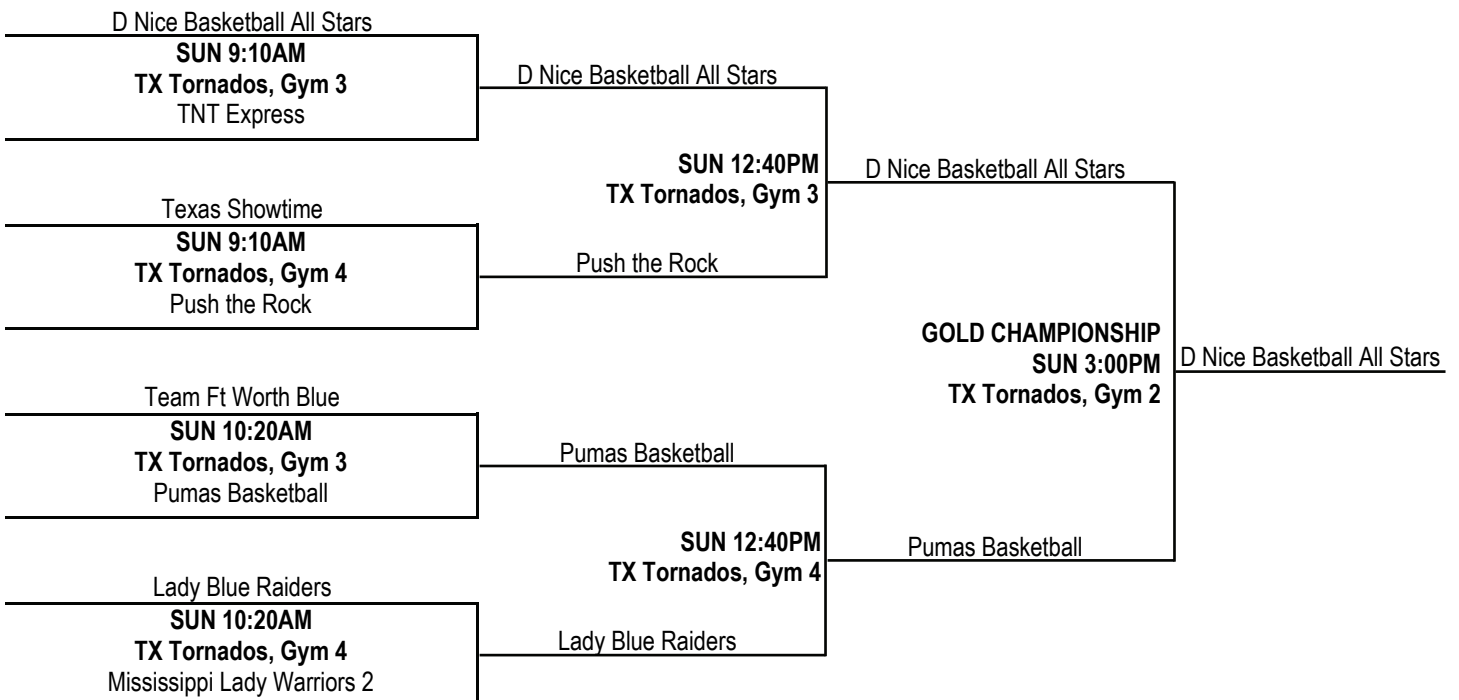

14U-Under Gold Division Championship

ALL GAMES AT FOREST BROOK HIGH SCHOOL

14U-Under Silver Division Championship

ALL GAMES AT SAM HOUSTON HIGH SCHOOL

13-Under Platinum Division Championship

13-Under Gold Division Championship

13-Under Silver Division Championship

12-Under Platinum Division Championship

12-Under Gold Division Championship

12-Under Silver Division Championship

11-Under Platinum Championship

11-Under Gold Championship

11-Under Silver Championship

10-Under Platinum Championship

10-Under Gold Championship

10-Under Silver Championship

9-Under Platinum Championship

9-Under Gold Championship

9-Under Silver Championship

Varsity Girls Platinum Division Championship

Varsity Girls Gold Division Championship

Varsity Girls Silver Division Championship