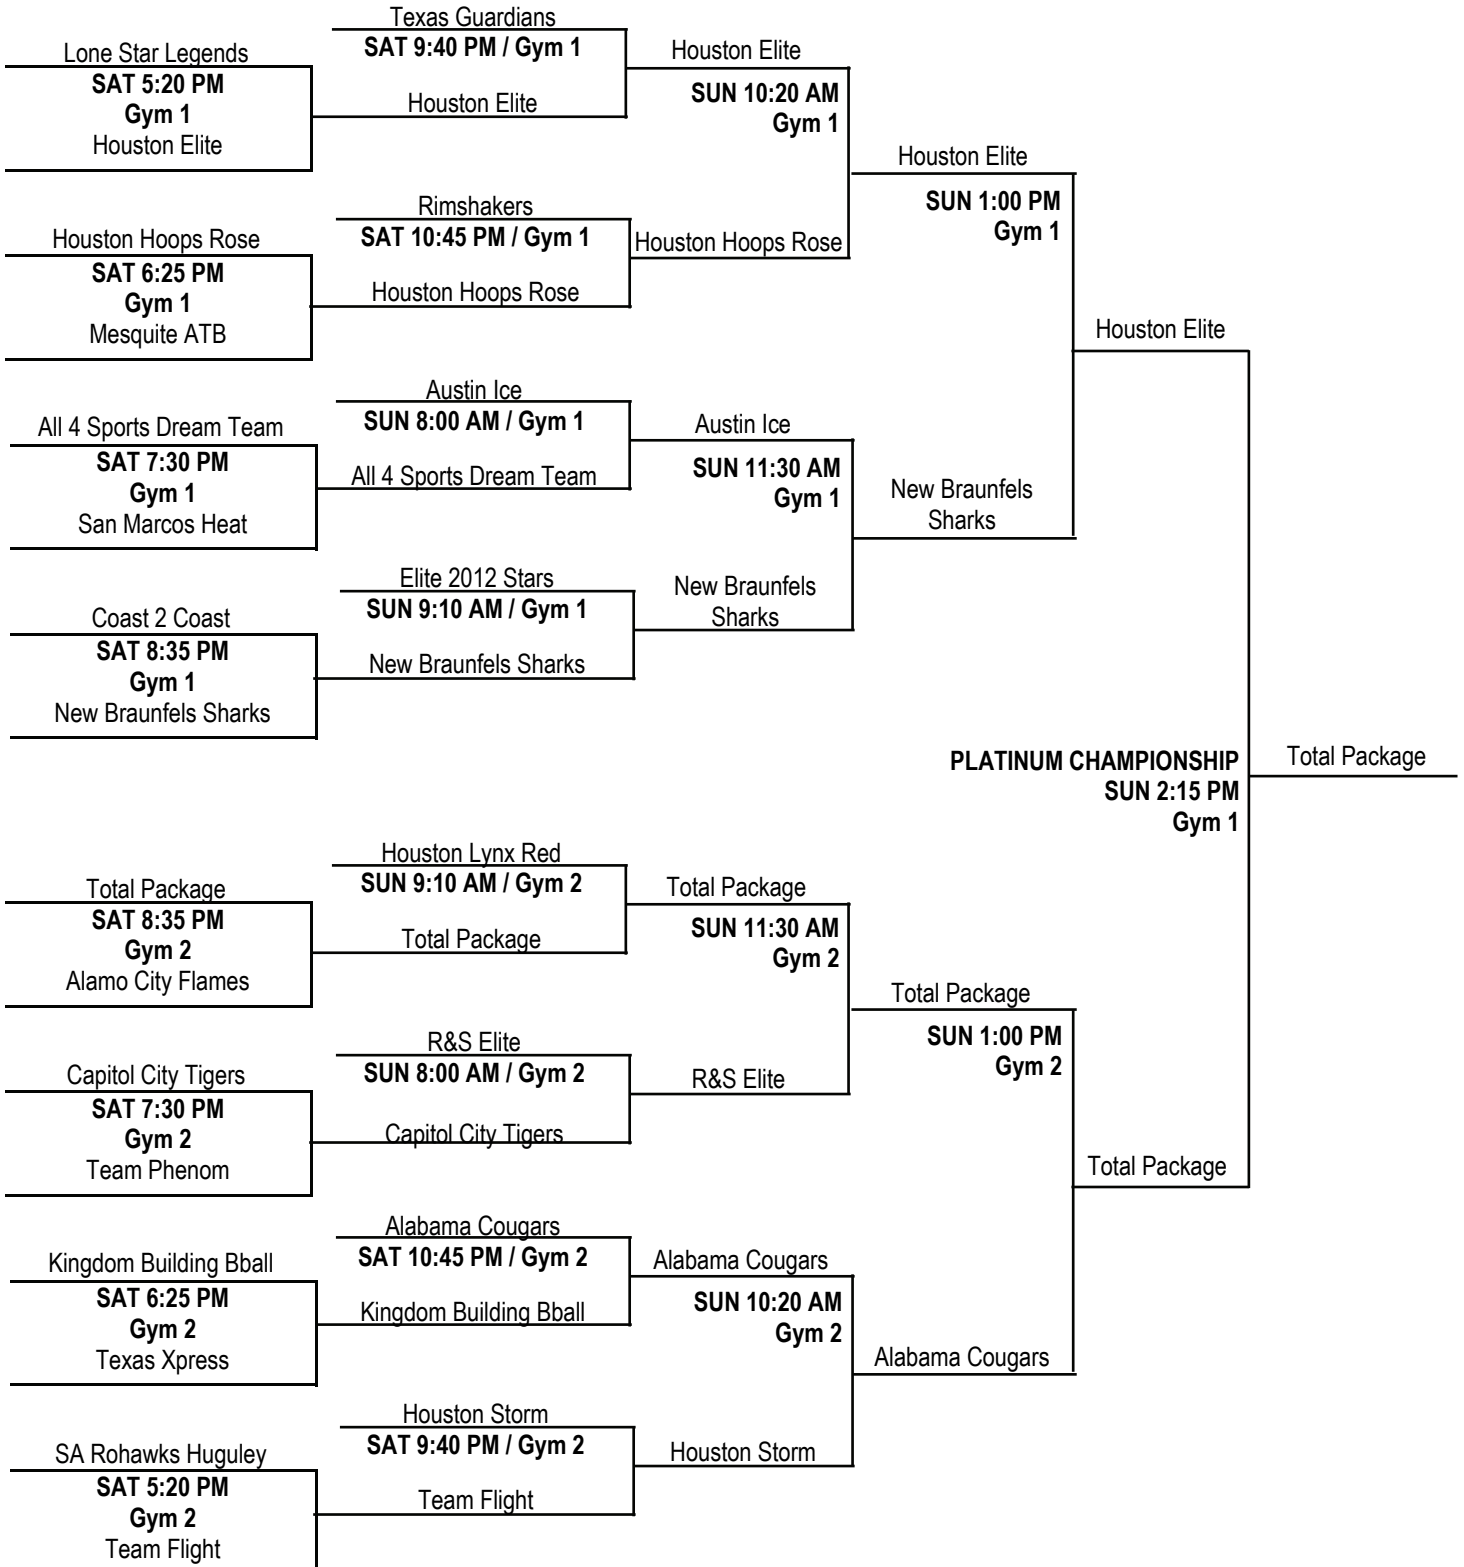

14U-Under Gold Division Championship

ALL GAMES AT FOREST BROOK HIGH SCHOOL

14U-Under Silver Division Championship

ALL GAMES AT SAM HOUSTON HIGH SCHOOL

13-Under Platinum Division Championship

13-Under Gold Division Championship