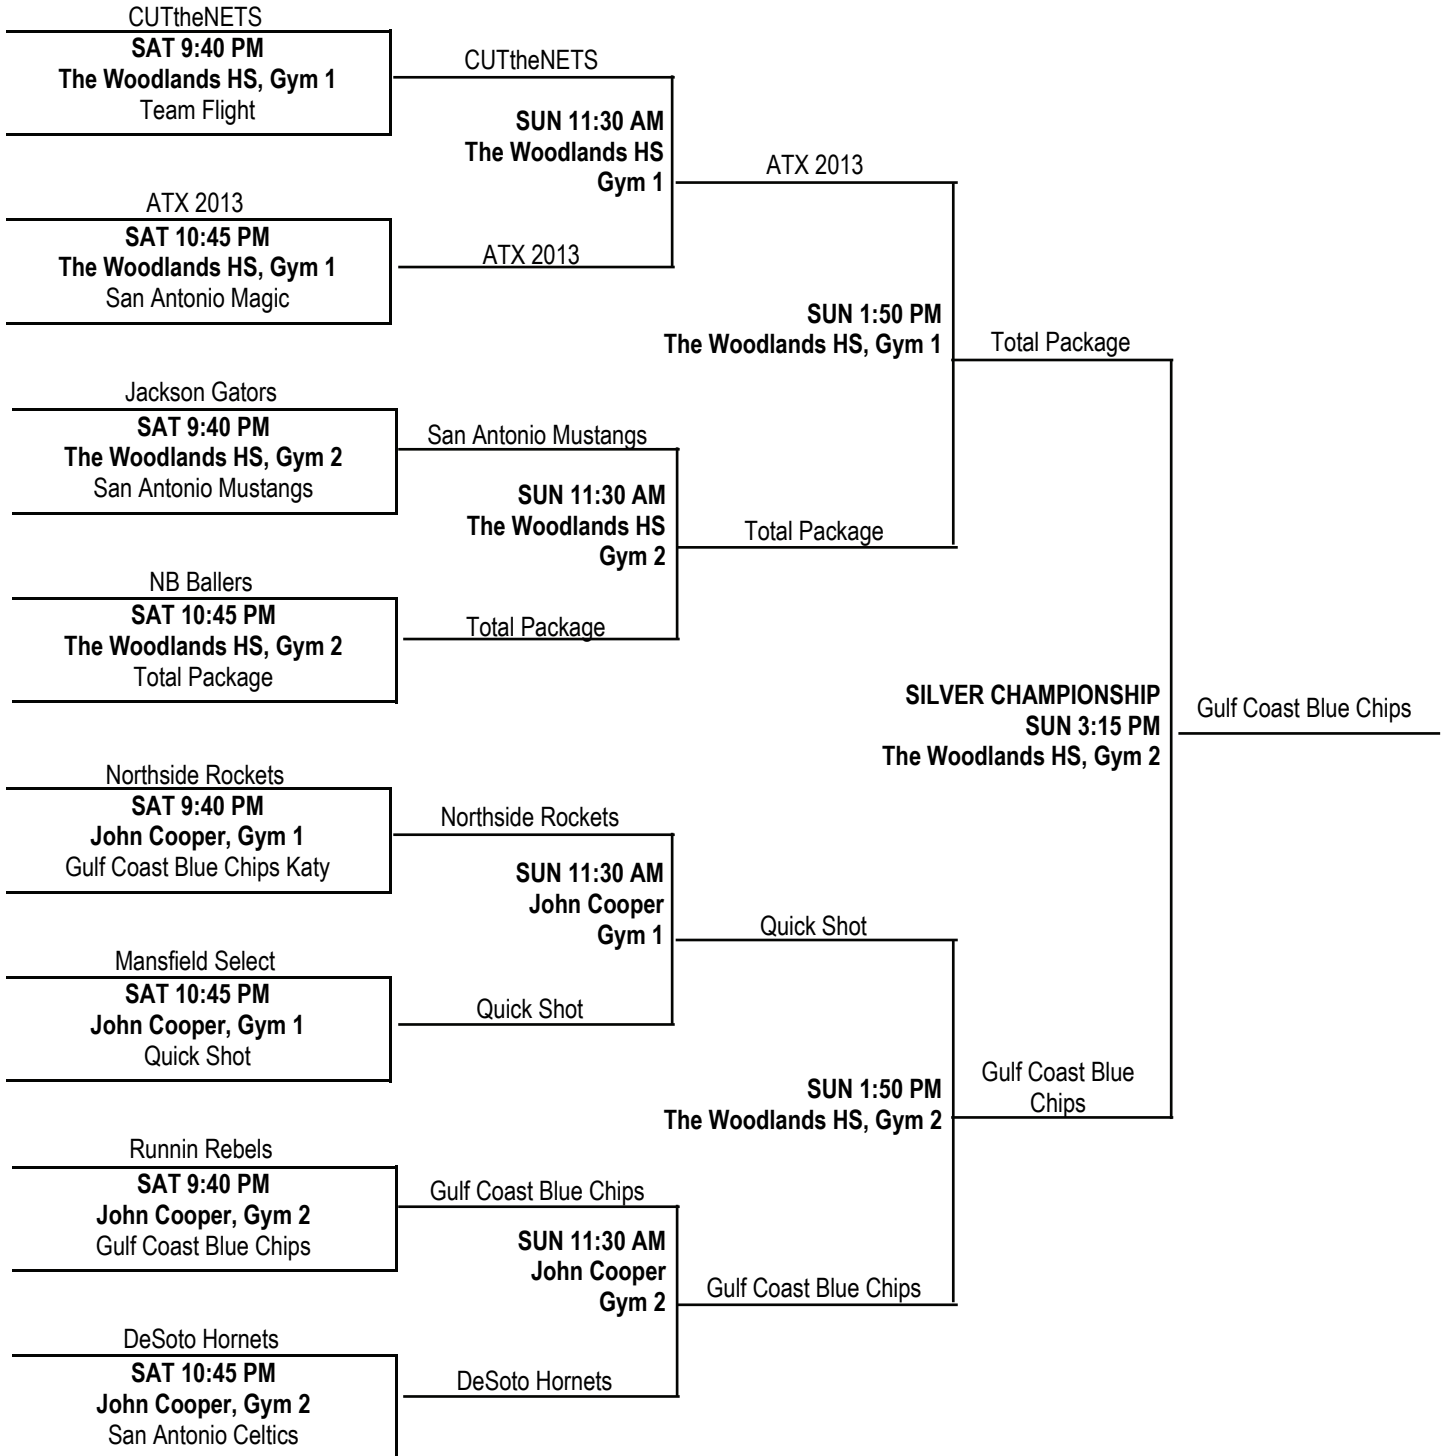

13-Under Silver Division Championship