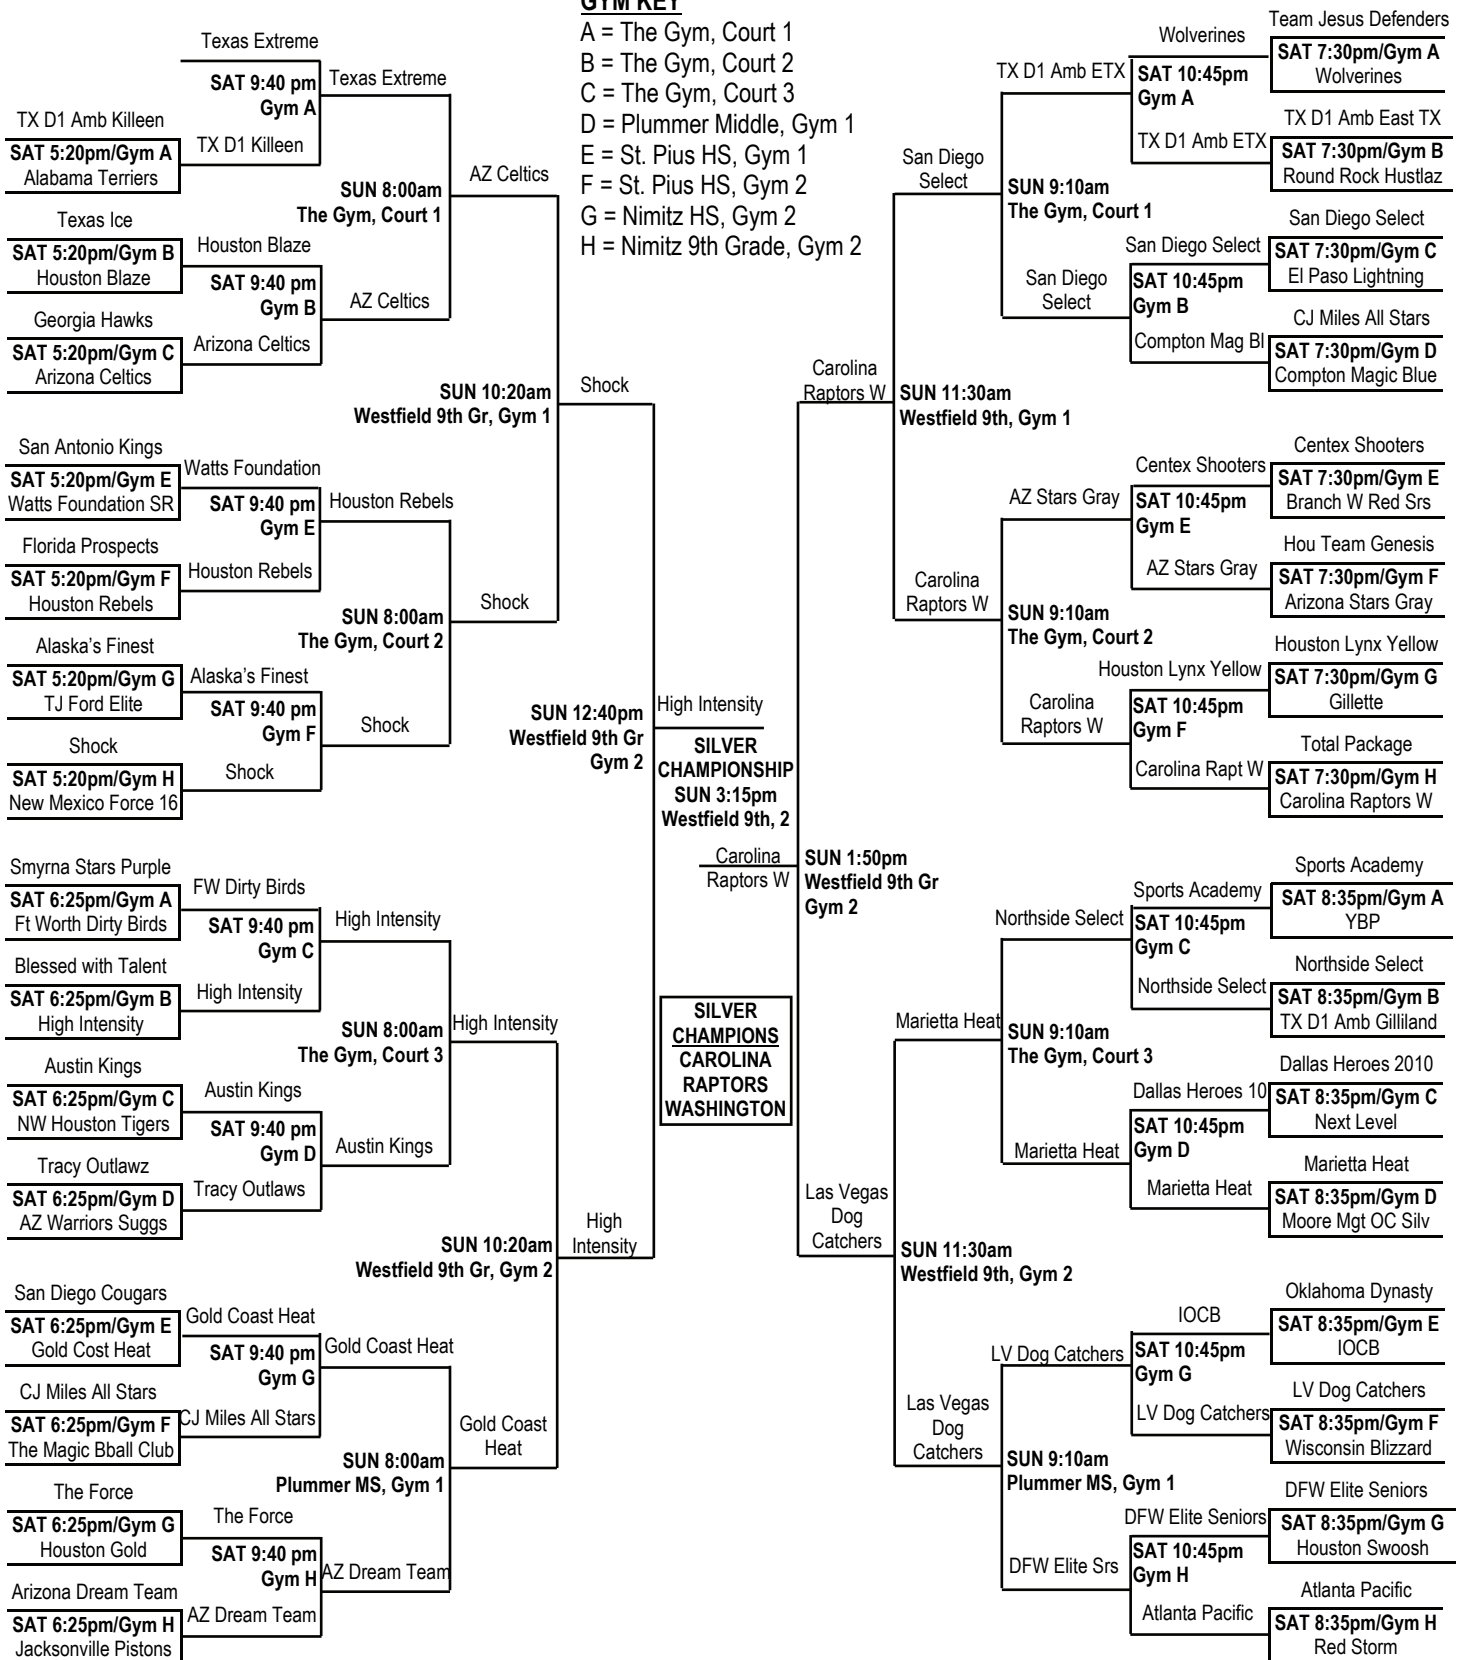

17-Under Silver Division Championship

GYM KEY

- A = The Gym, Court 1
- B = The Gym, Court 2
- C = The Gym, Court 3
- D = Plummer Middle, Gym 1
- E = St. Pius HS, Gym 1
- F = St. Pius HS, Gym 2
- G = Nimitz HS, Gym 2
- H = Nimitz 9th Grade, Gym 2