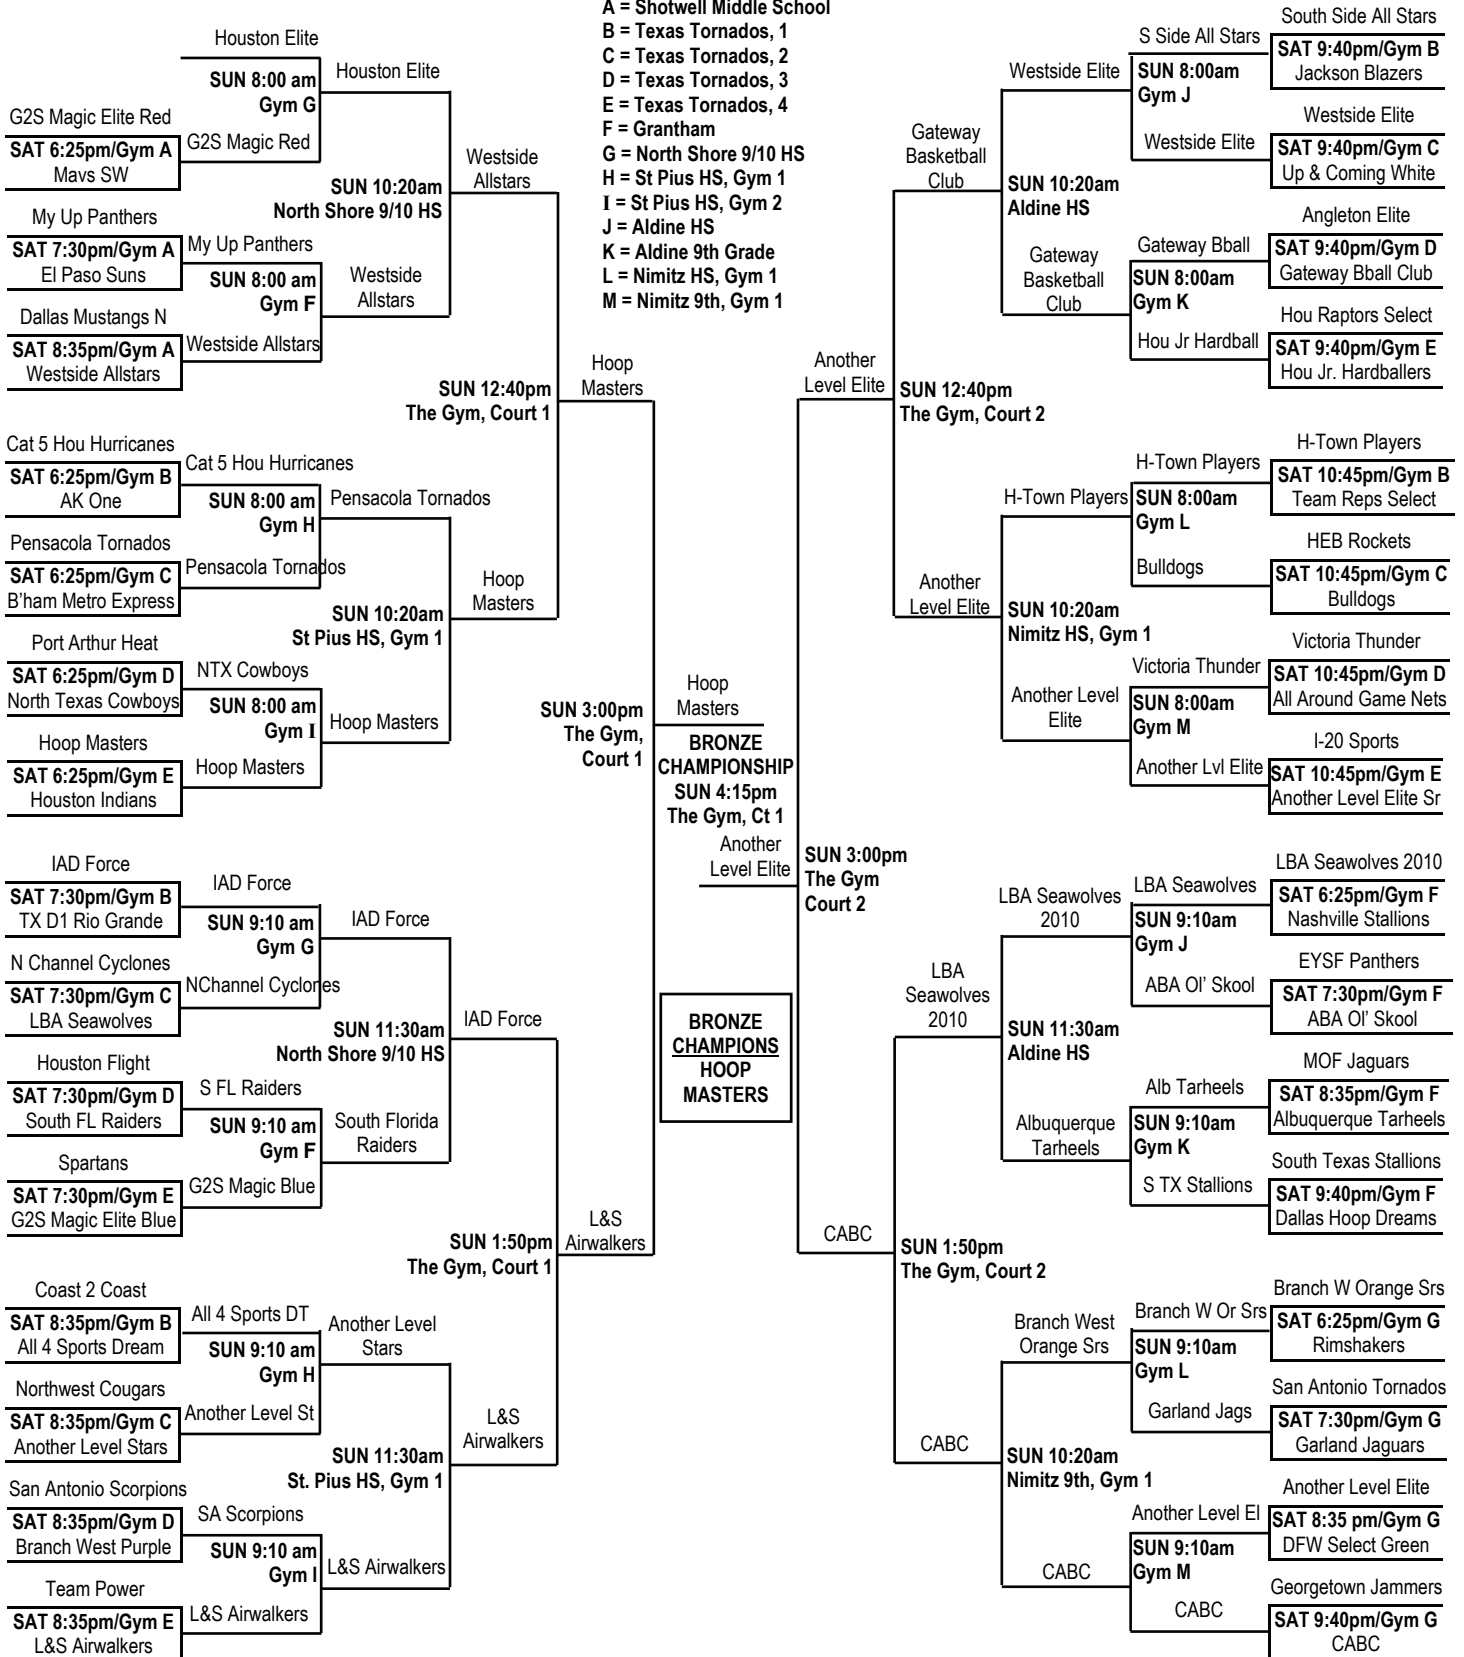

17-Under Bronze Division Championship

GYM KEY

- A = Shotwell Middle School
- B = Texas Tornados, 1
- C = Texas Tornados, 2
- D = Texas Tornados, 3
- E = Texas Tornados, 4
- F = Grantham
- G = North Shore 9/10 HS
- H = St Pius HS, Gym 1
- I = St Pius HS, Gym 2
- J = Aldine HS
- K = Aldine 9th Grade
- L = Nimitz HS, Gym 1
- M = Nimitz 9th, Gym 1