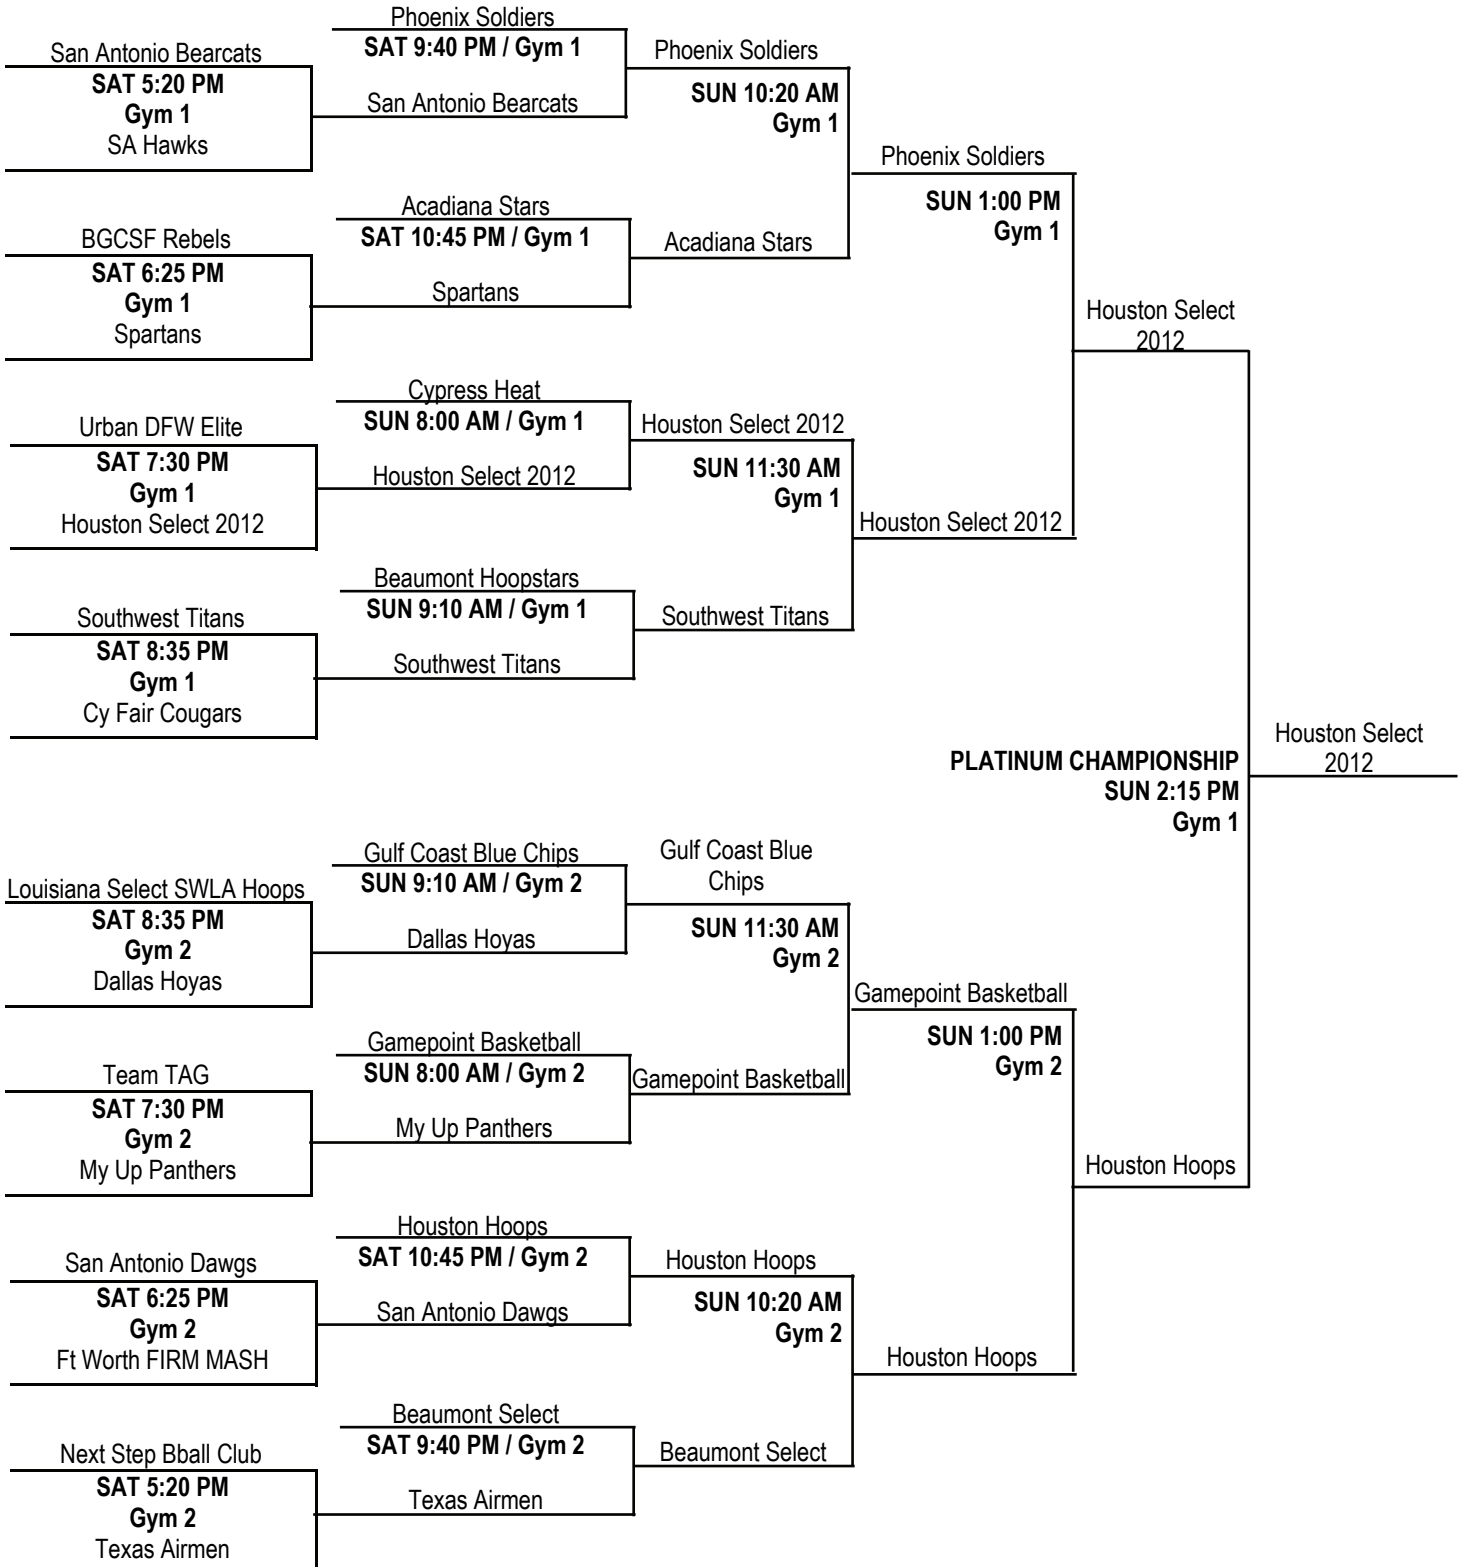

14U-Under Gold Division Championship

ALL GAMES AT FOREST BROOK HIGH SCHOOL

14U-Under Silver Division Championship

ALL GAMES AT SAM HOUSTON HIGH SCHOOL

13-Under Platinum Division Championship

13-Under Gold Division Championship