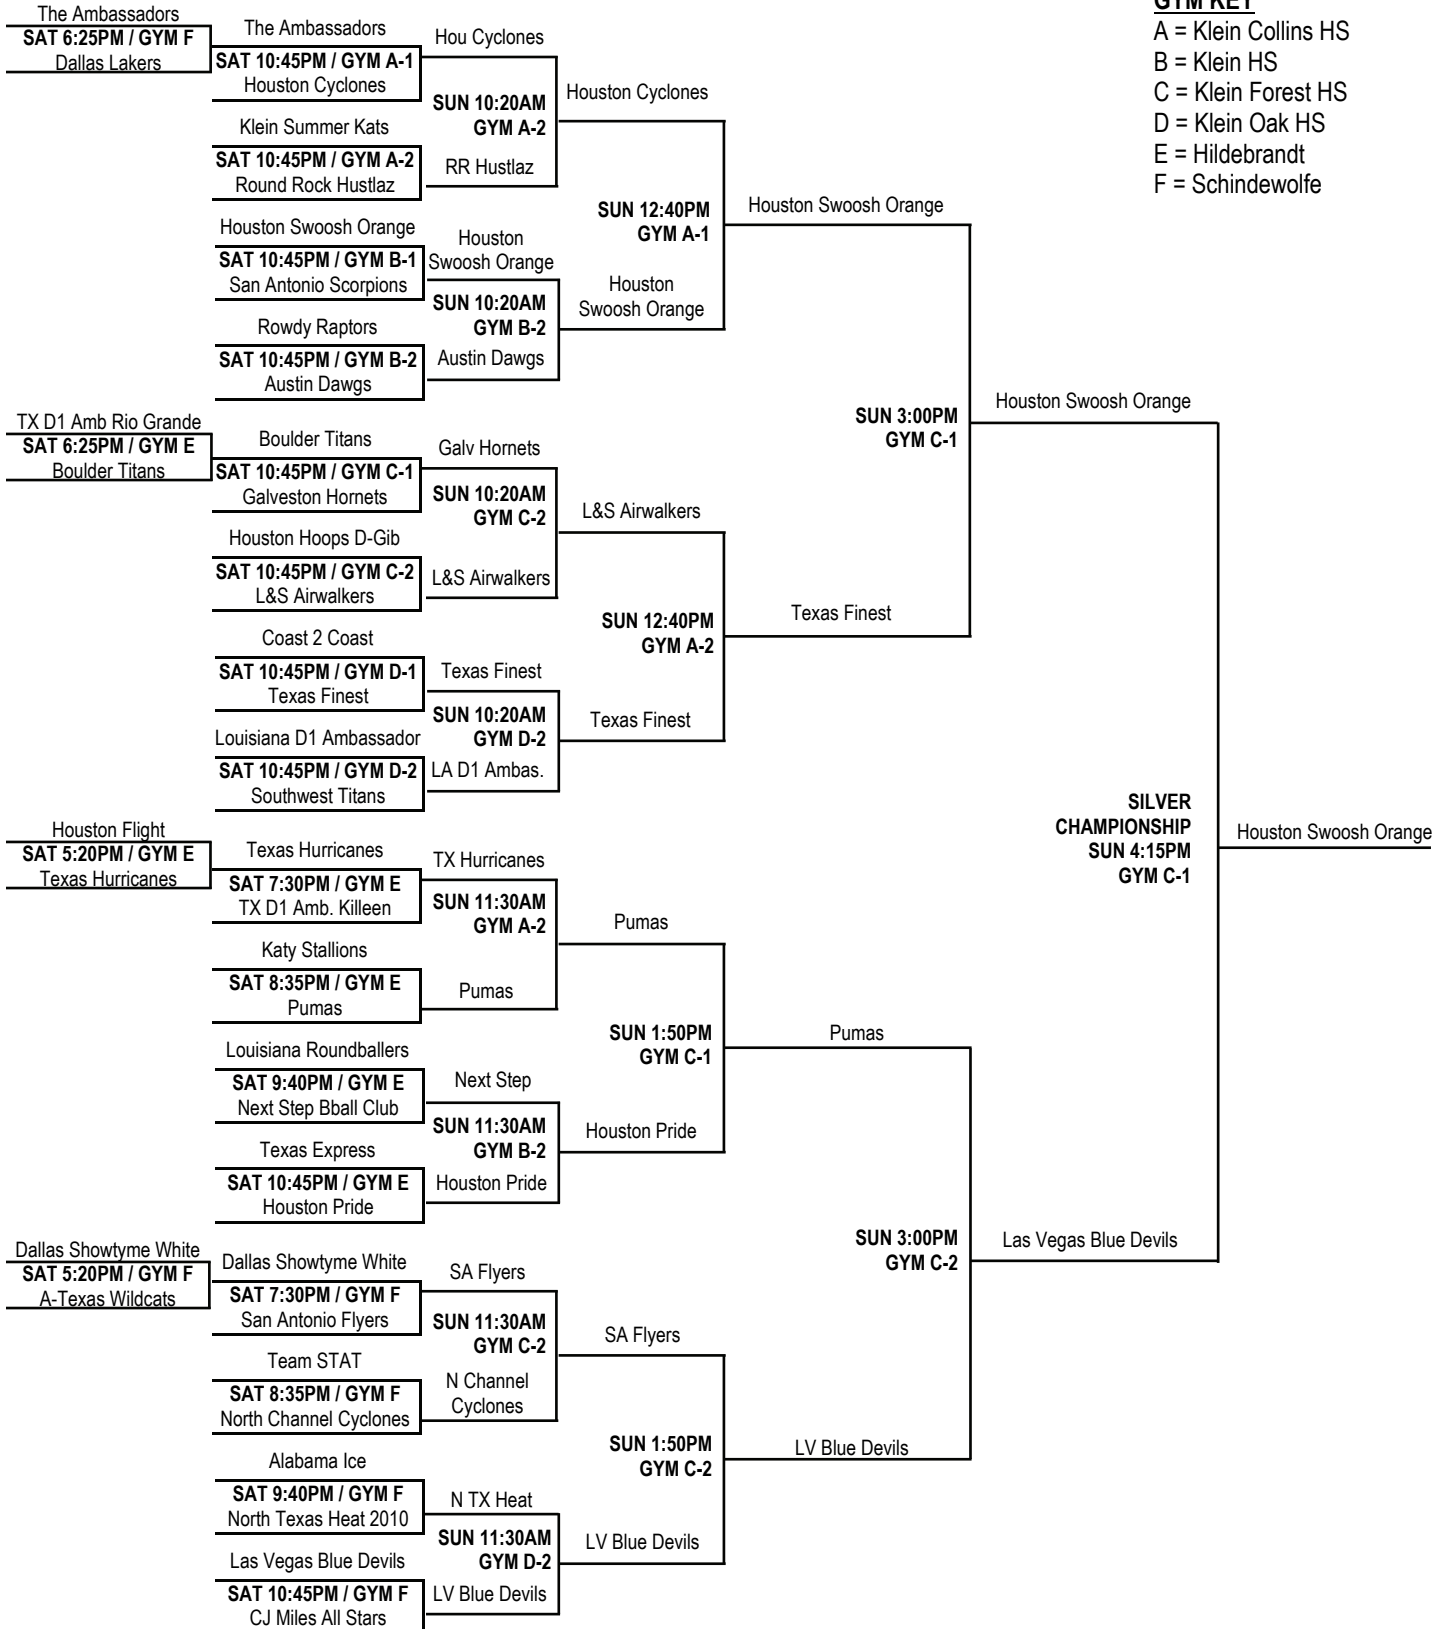

16-Under Silver Championship

GYM KEY

A = Klein Collins HS
B = Klein HS
C = Klein Forest HS
D = Klein Oak HS
E = Hildebrandt
F = Schindewolfe