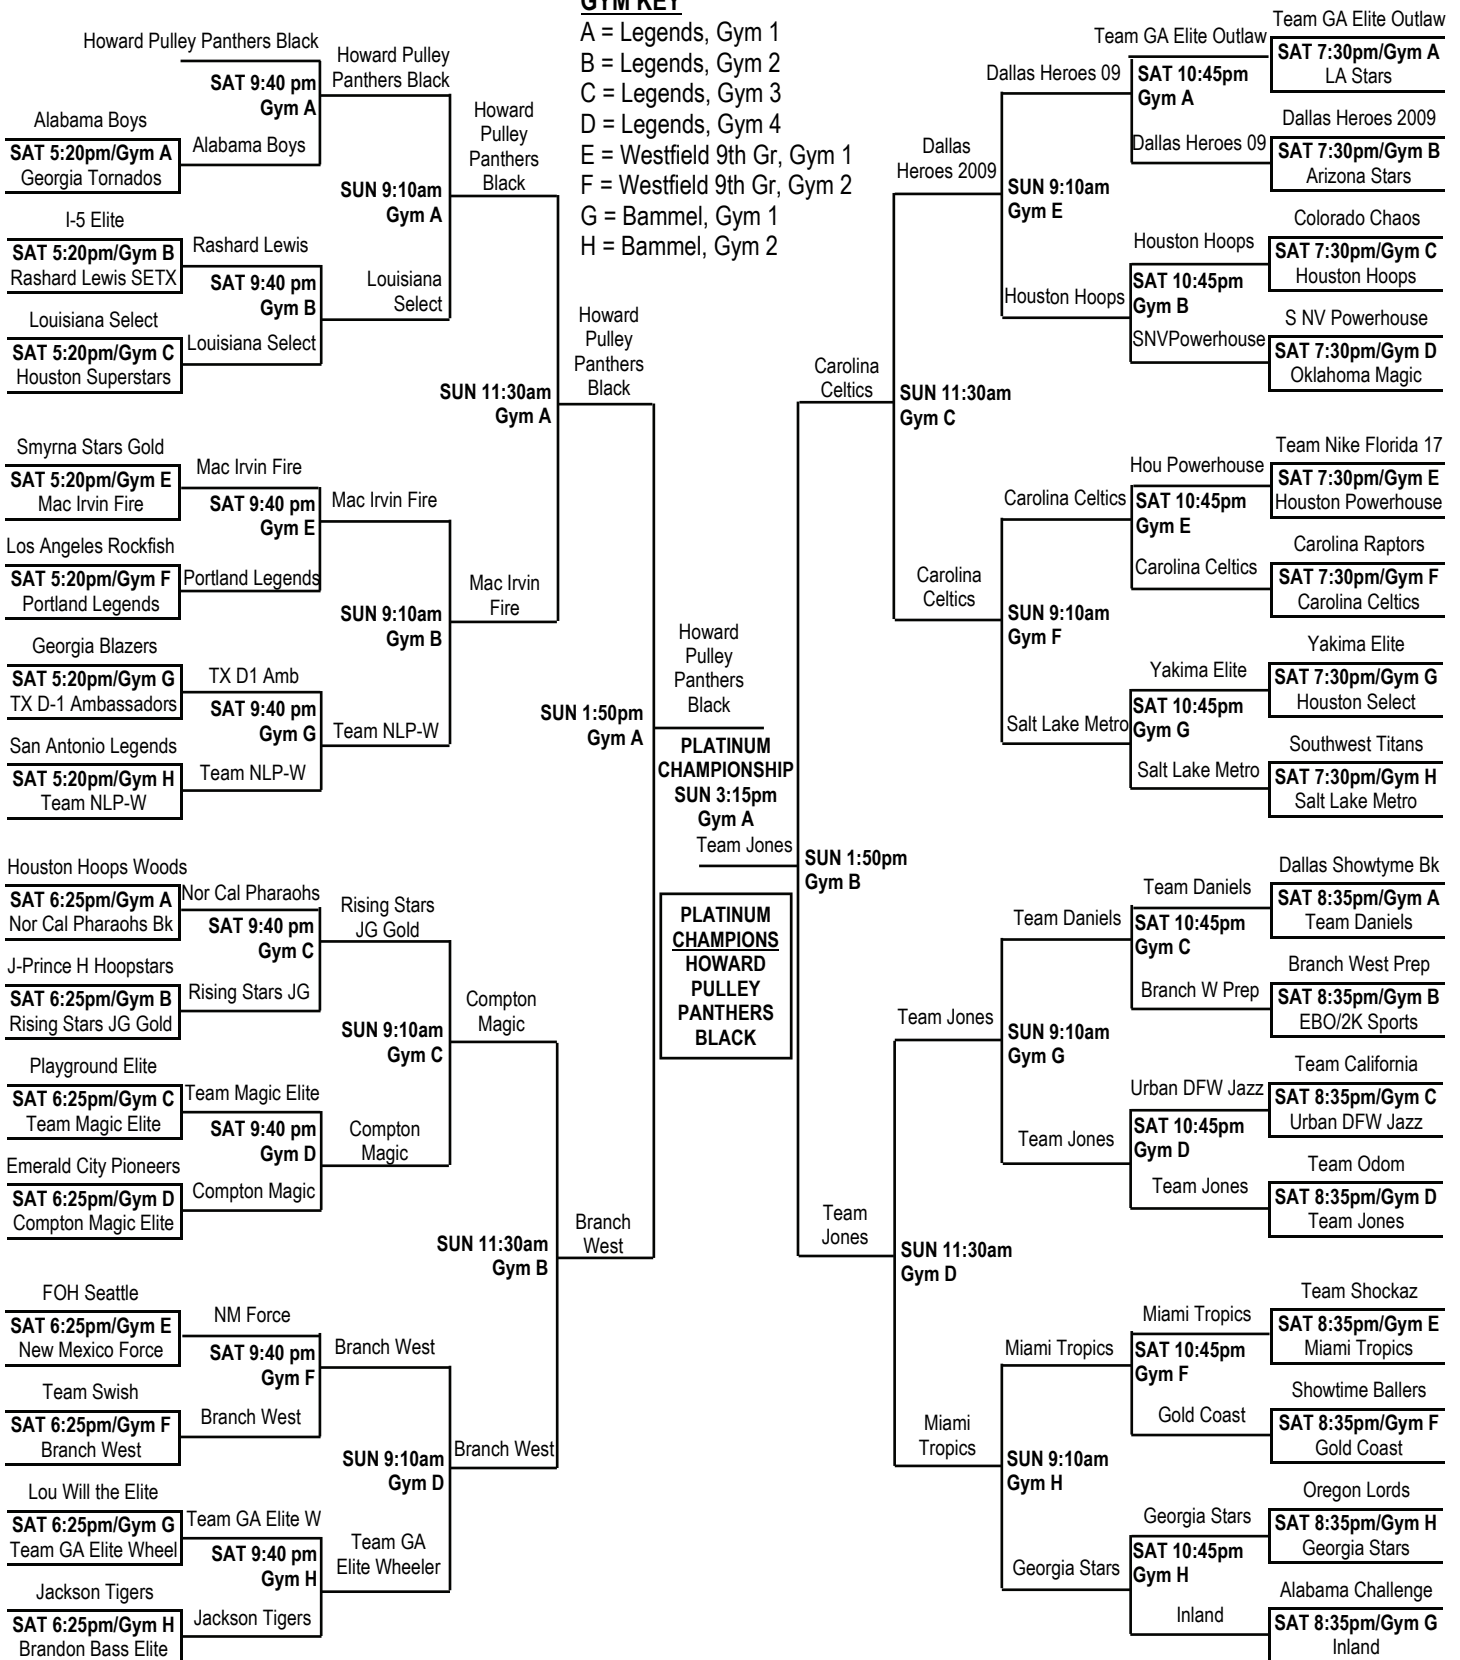

17-Under Platinum Division Championship

GYM KEY

- A = Legends, Gym 1
- B = Legends, Gym 2
- C = Legends, Gym 3
- D = Legends, Gym 4
- E = Westfield 9th Gr, Gym 1
- F = Westfield 9th Gr, Gym 2
- G = Bammel, Gym 1
- H = Bammel, Gym 2