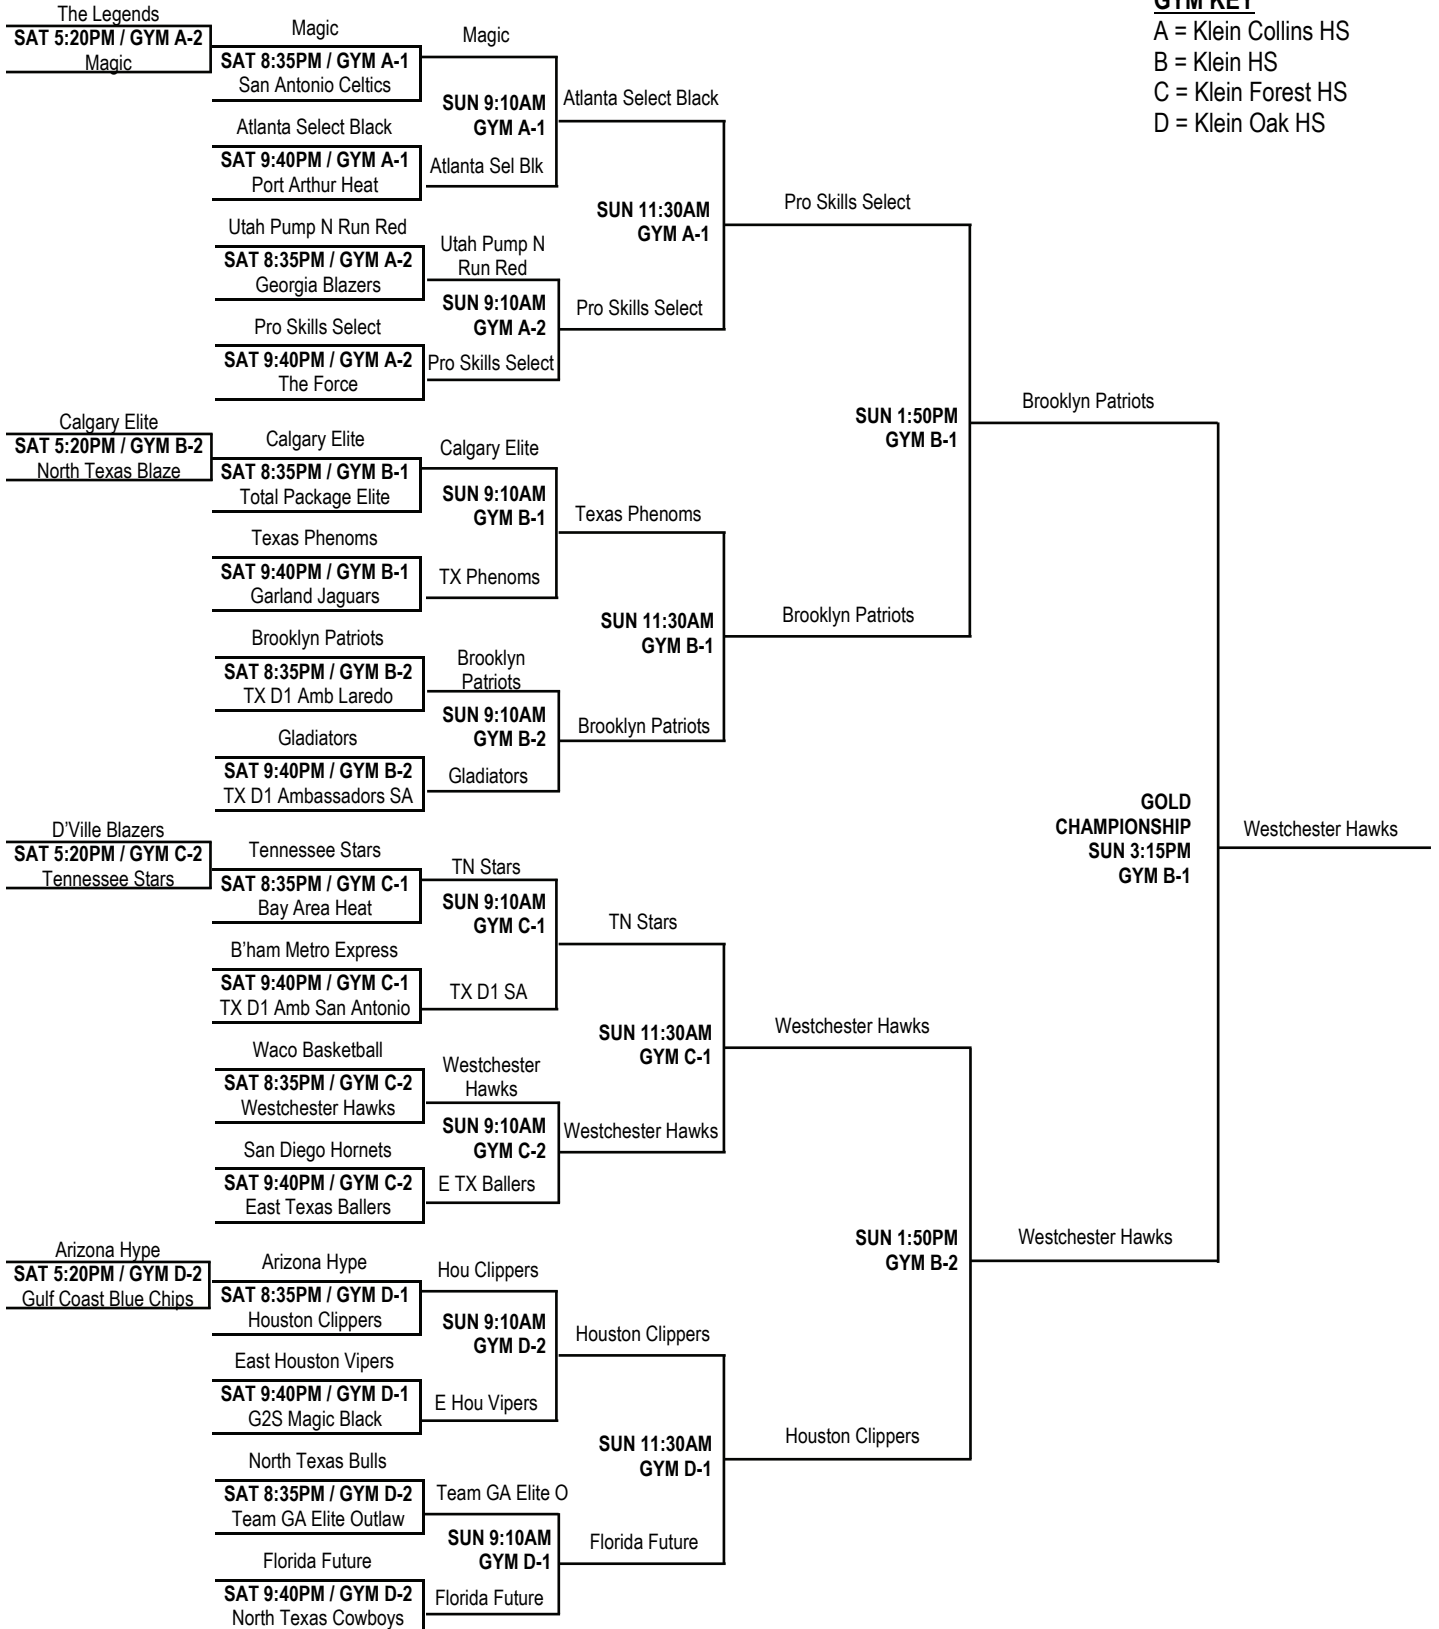

16-Under Platinum Championship

GYM KEY

A = Klein Collins HS
 B = Klein HS
 C = Klein Forest HS
 D = Klein Oak HS

16-Under Gold Championship

GYM KEY

A = Klein Collins HS
 B = Klein HS
 C = Klein Forest HS
 D = Klein Oak HS