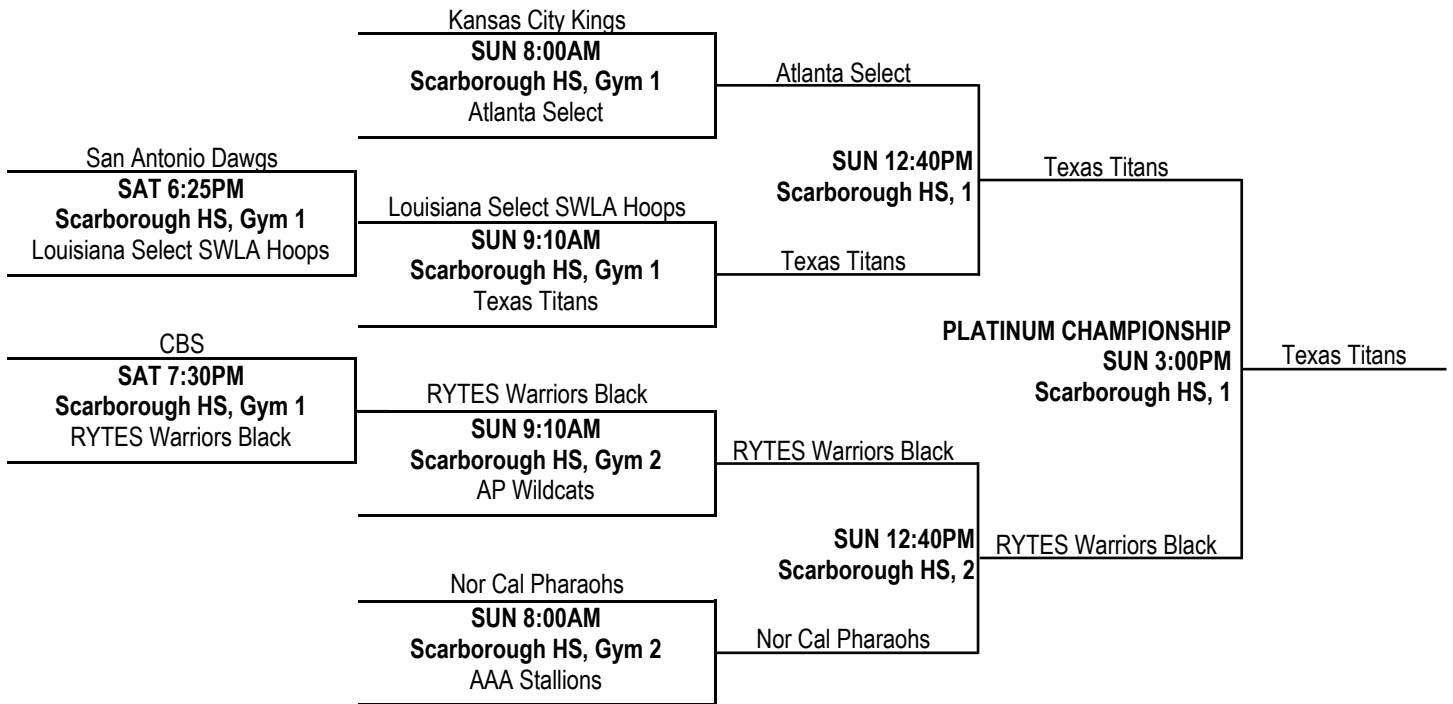

15-Under Gold Division Championship

ALL GAMES AT NORTH SHORE MIDDLE SCHOOL

15-Under Silver Division Championship

ALL GAMES AT CUNNINGHAM MIDDLE SCHOOL

14U-Under Platinum Division Championship

ALL GAMES AT SMILEY HIGH SCHOOL

14U-Under Gold Division Championship

ALL GAMES AT FOREST BROOK HIGH SCHOOL

14U-Under Silver Division Championship

ALL GAMES AT SAM HOUSTON HIGH SCHOOL

13-Under Platinum Division Championship

13-Under Gold Division Championship

13-Under Silver Division Championship

12-Under Platinum Division Championship

12-Under Gold Division Championship

12-Under Silver Division Championship

11-Under Platinum Championship

11-Under Gold Championship

11-Under Silver Championship

10-Under Platinum Championship

10-Under Gold Championship

10-Under Silver Championship

9-Under Platinum Championship

9-Under Gold Championship

9-Under Silver Championship

Varsity Girls Platinum Division Championship