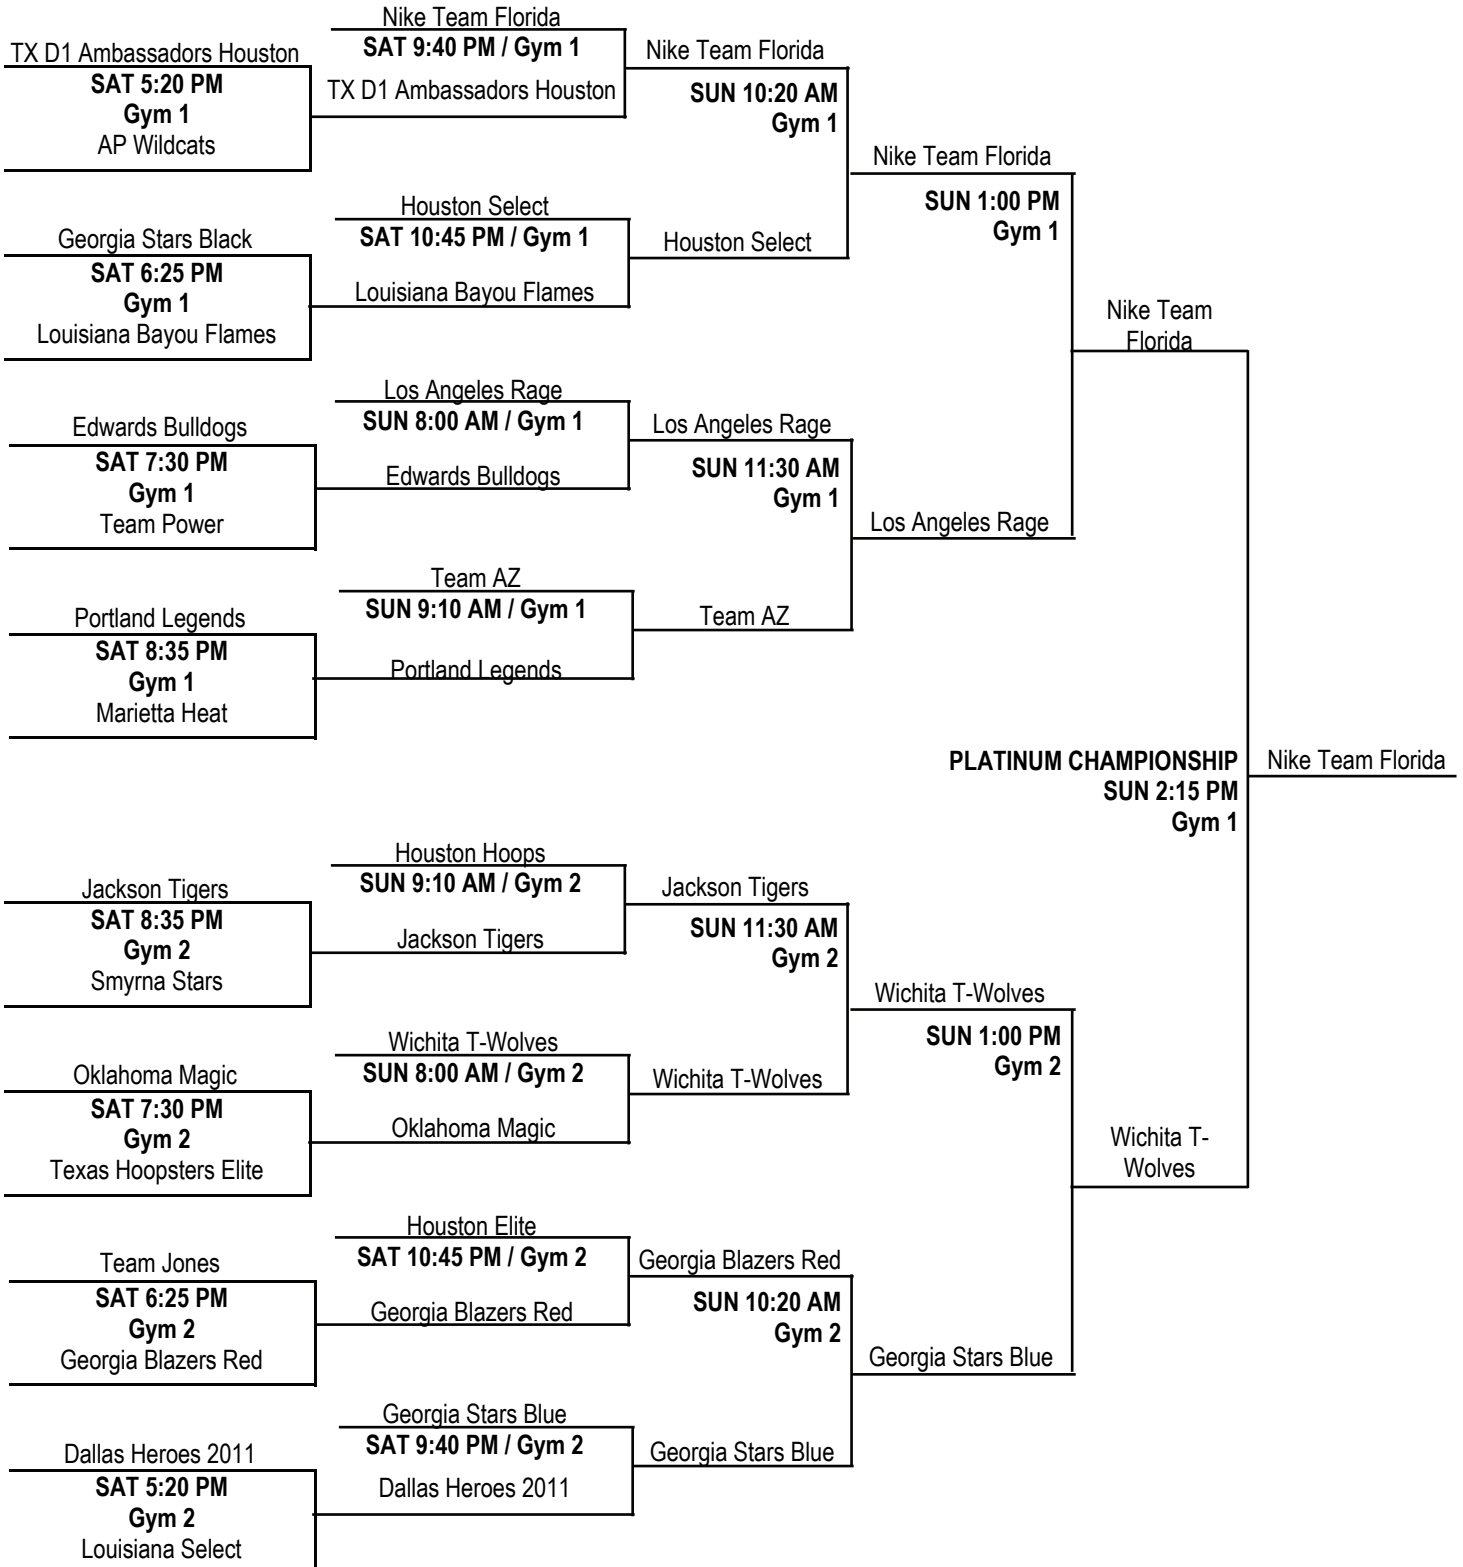

16-Under Silver Championship

GYM KEY

A = Klein Collins HS
 B = Klein HS
 C = Klein Forest HS
 D = Klein Oak HS
 E = Hildebrandt
 F = Schindewolfe

15-Under Platinum Division Championship

ALL GAMES AT NORTH SHORE SENIOR HIGH