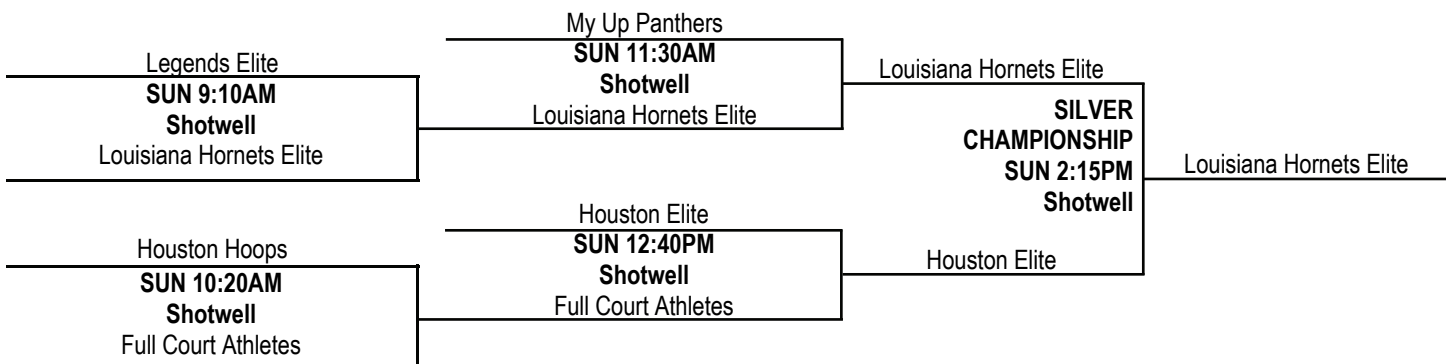

14U-Under Gold Division Championship

ALL GAMES AT FOREST BROOK HIGH SCHOOL

14U-Under Silver Division Championship

ALL GAMES AT SAM HOUSTON HIGH SCHOOL

13-Under Platinum Division Championship

13-Under Gold Division Championship

13-Under Silver Division Championship

12-Under Platinum Division Championship

12-Under Gold Division Championship

12-Under Silver Division Championship

11-Under Platinum Championship

11-Under Gold Championship

11-Under Silver Championship

10-Under Platinum Championship

10-Under Gold Championship

10-Under Silver Championship

9-Under Platinum Championship

9-Under Gold Championship

9-Under Silver Championship

Varsity Girls Platinum Division Championship