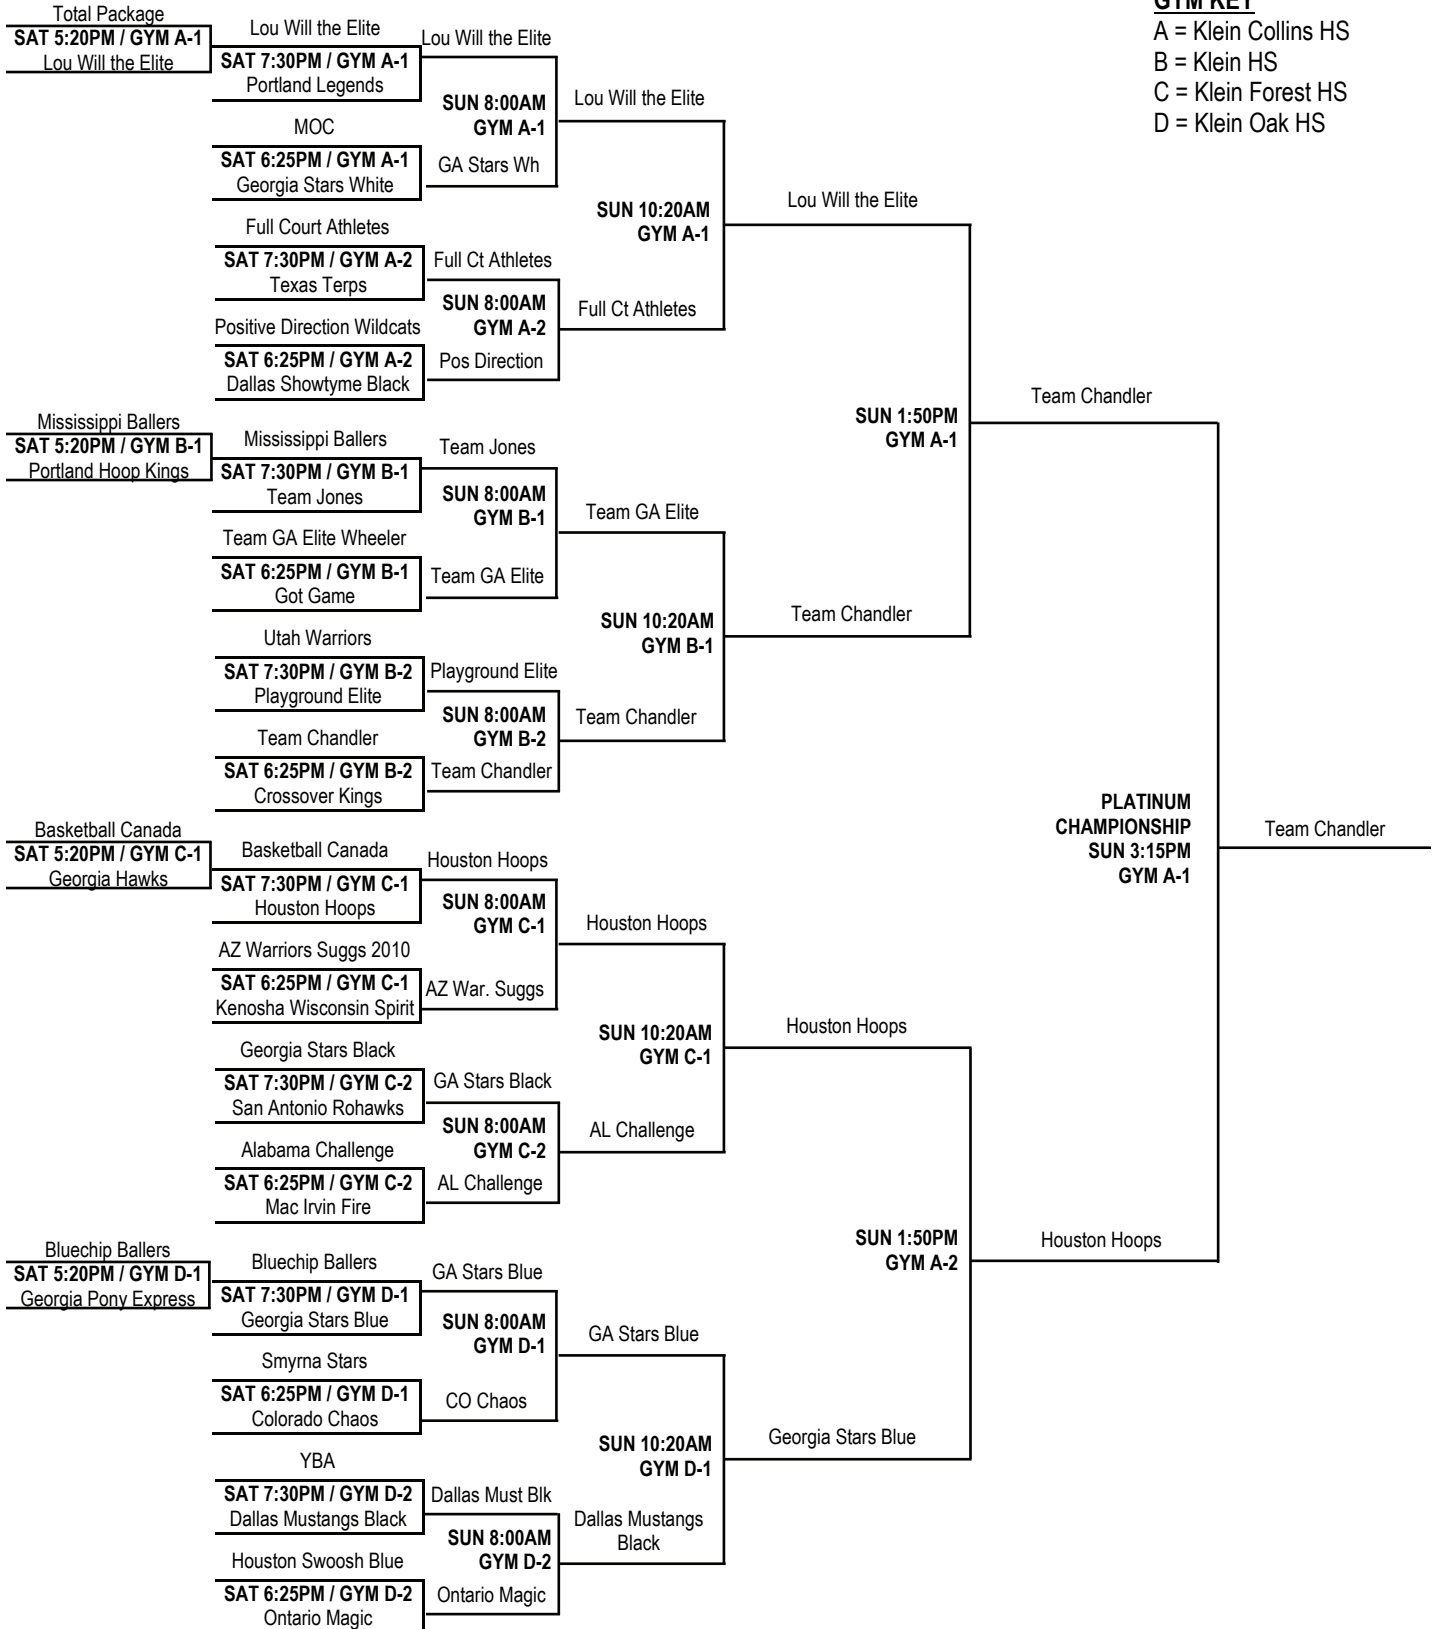

16-Under Platinum Championship

GYM KEY

A = Klein Collins HS
B = Klein HS
C = Klein Forest HS
D = Klein Oak HS