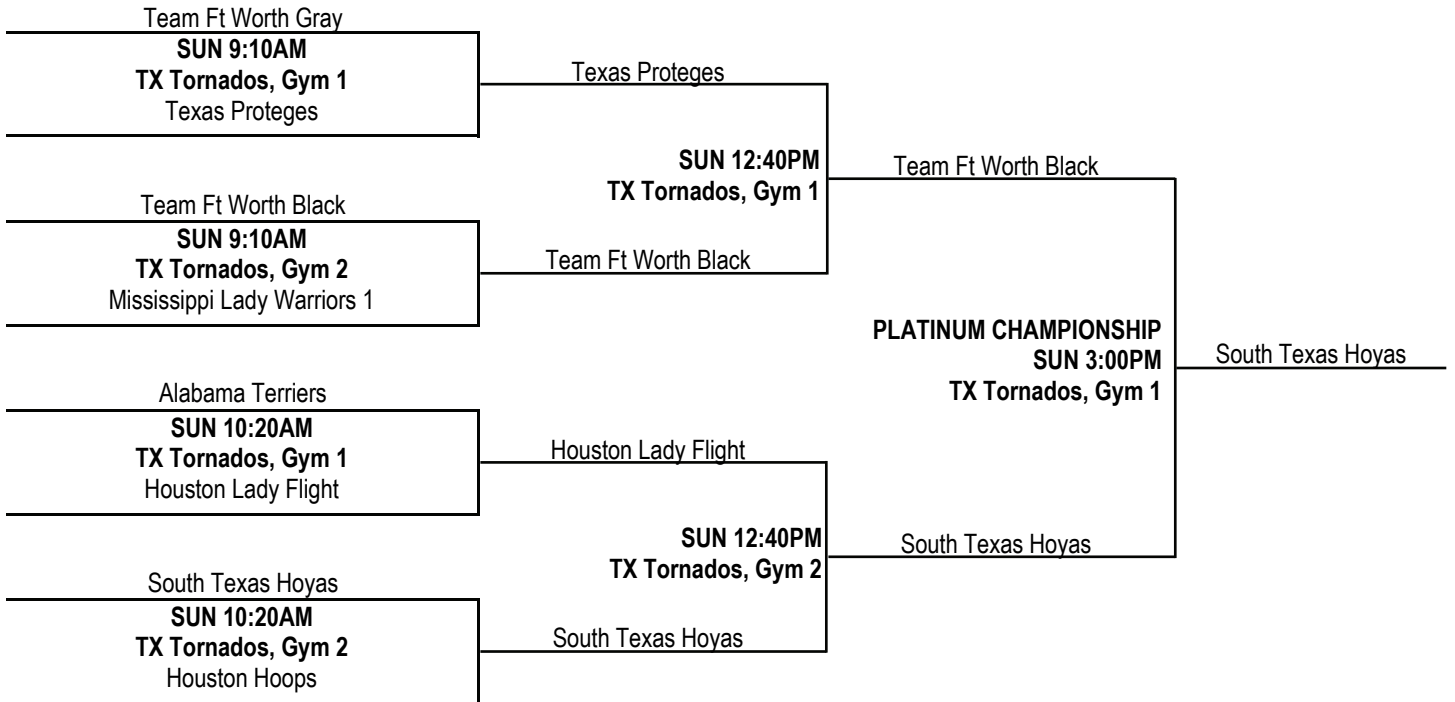

14U-Under Gold Division Championship

ALL GAMES AT FOREST BROOK HIGH SCHOOL

14U-Under Silver Division Championship

ALL GAMES AT SAM HOUSTON HIGH SCHOOL

13-Under Platinum Division Championship

13-Under Gold Division Championship

13-Under Silver Division Championship

12-Under Platinum Division Championship

12-Under Gold Division Championship

12-Under Silver Division Championship

11-Under Platinum Championship

11-Under Gold Championship

11-Under Silver Championship

10-Under Platinum Championship

10-Under Gold Championship

10-Under Silver Championship

9-Under Platinum Championship

9-Under Gold Championship

9-Under Silver Championship

Varsity Girls Platinum Division Championship

Varsity Girls Gold Division Championship

Varsity Girls Silver Division Championship