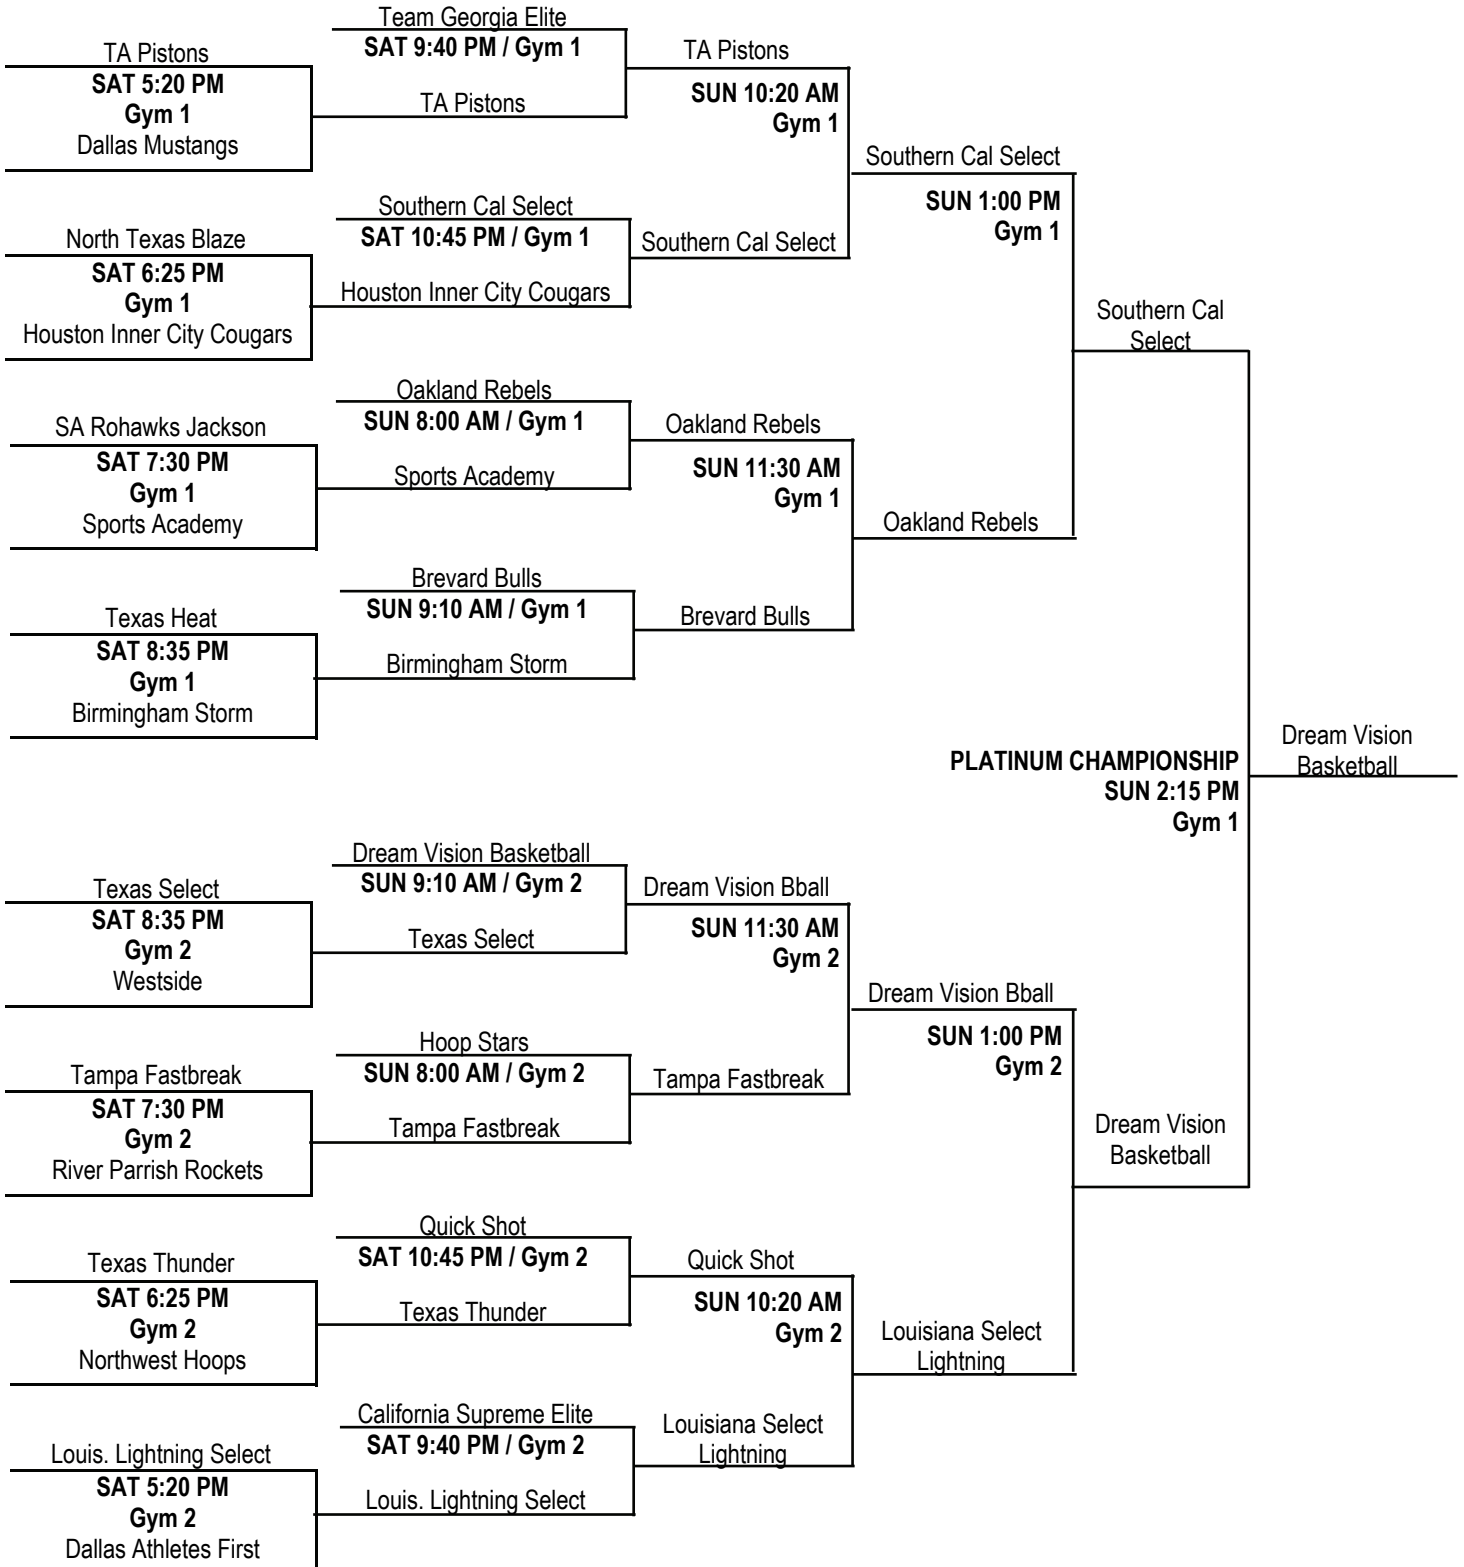

14U-Under Gold Division Championship

ALL GAMES AT FOREST BROOK HIGH SCHOOL

14U-Under Silver Division Championship

ALL GAMES AT SAM HOUSTON HIGH SCHOOL

13-Under Platinum Division Championship

13-Under Gold Division Championship