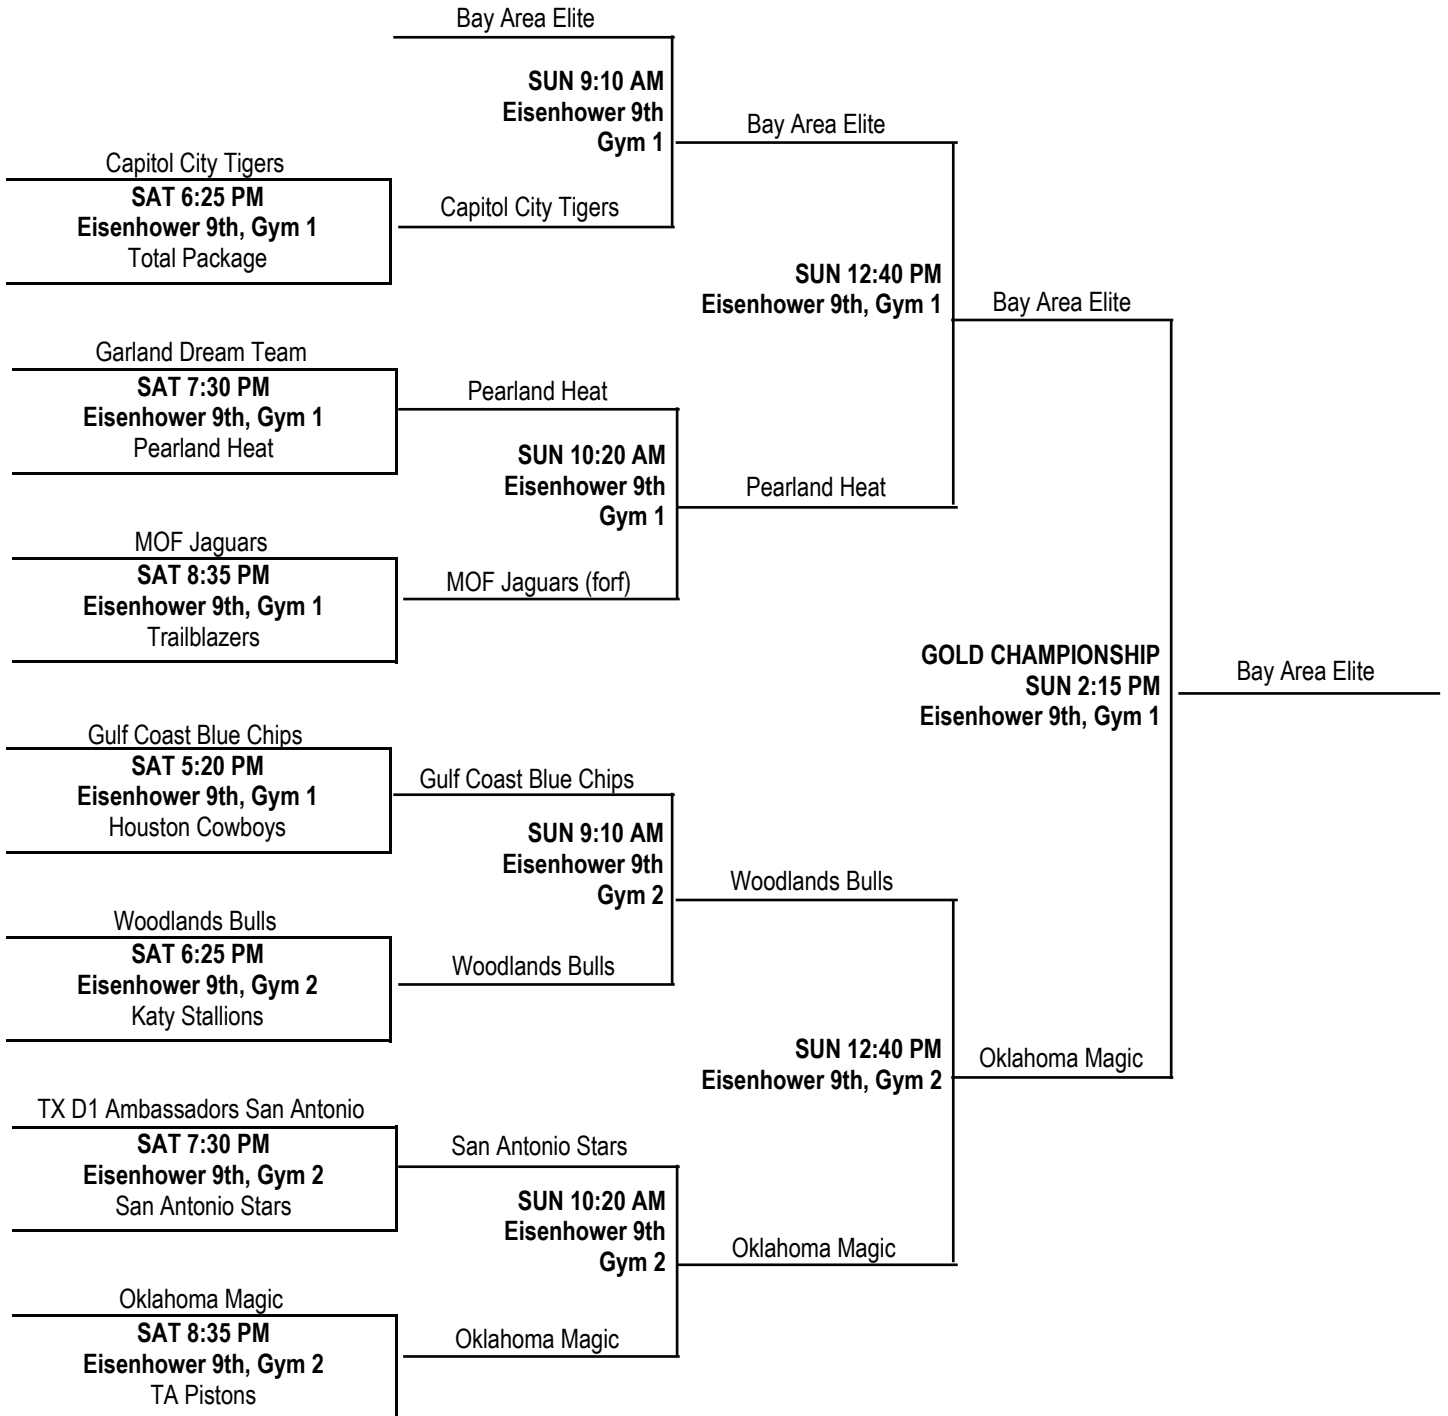

12-Under Gold Division Championship