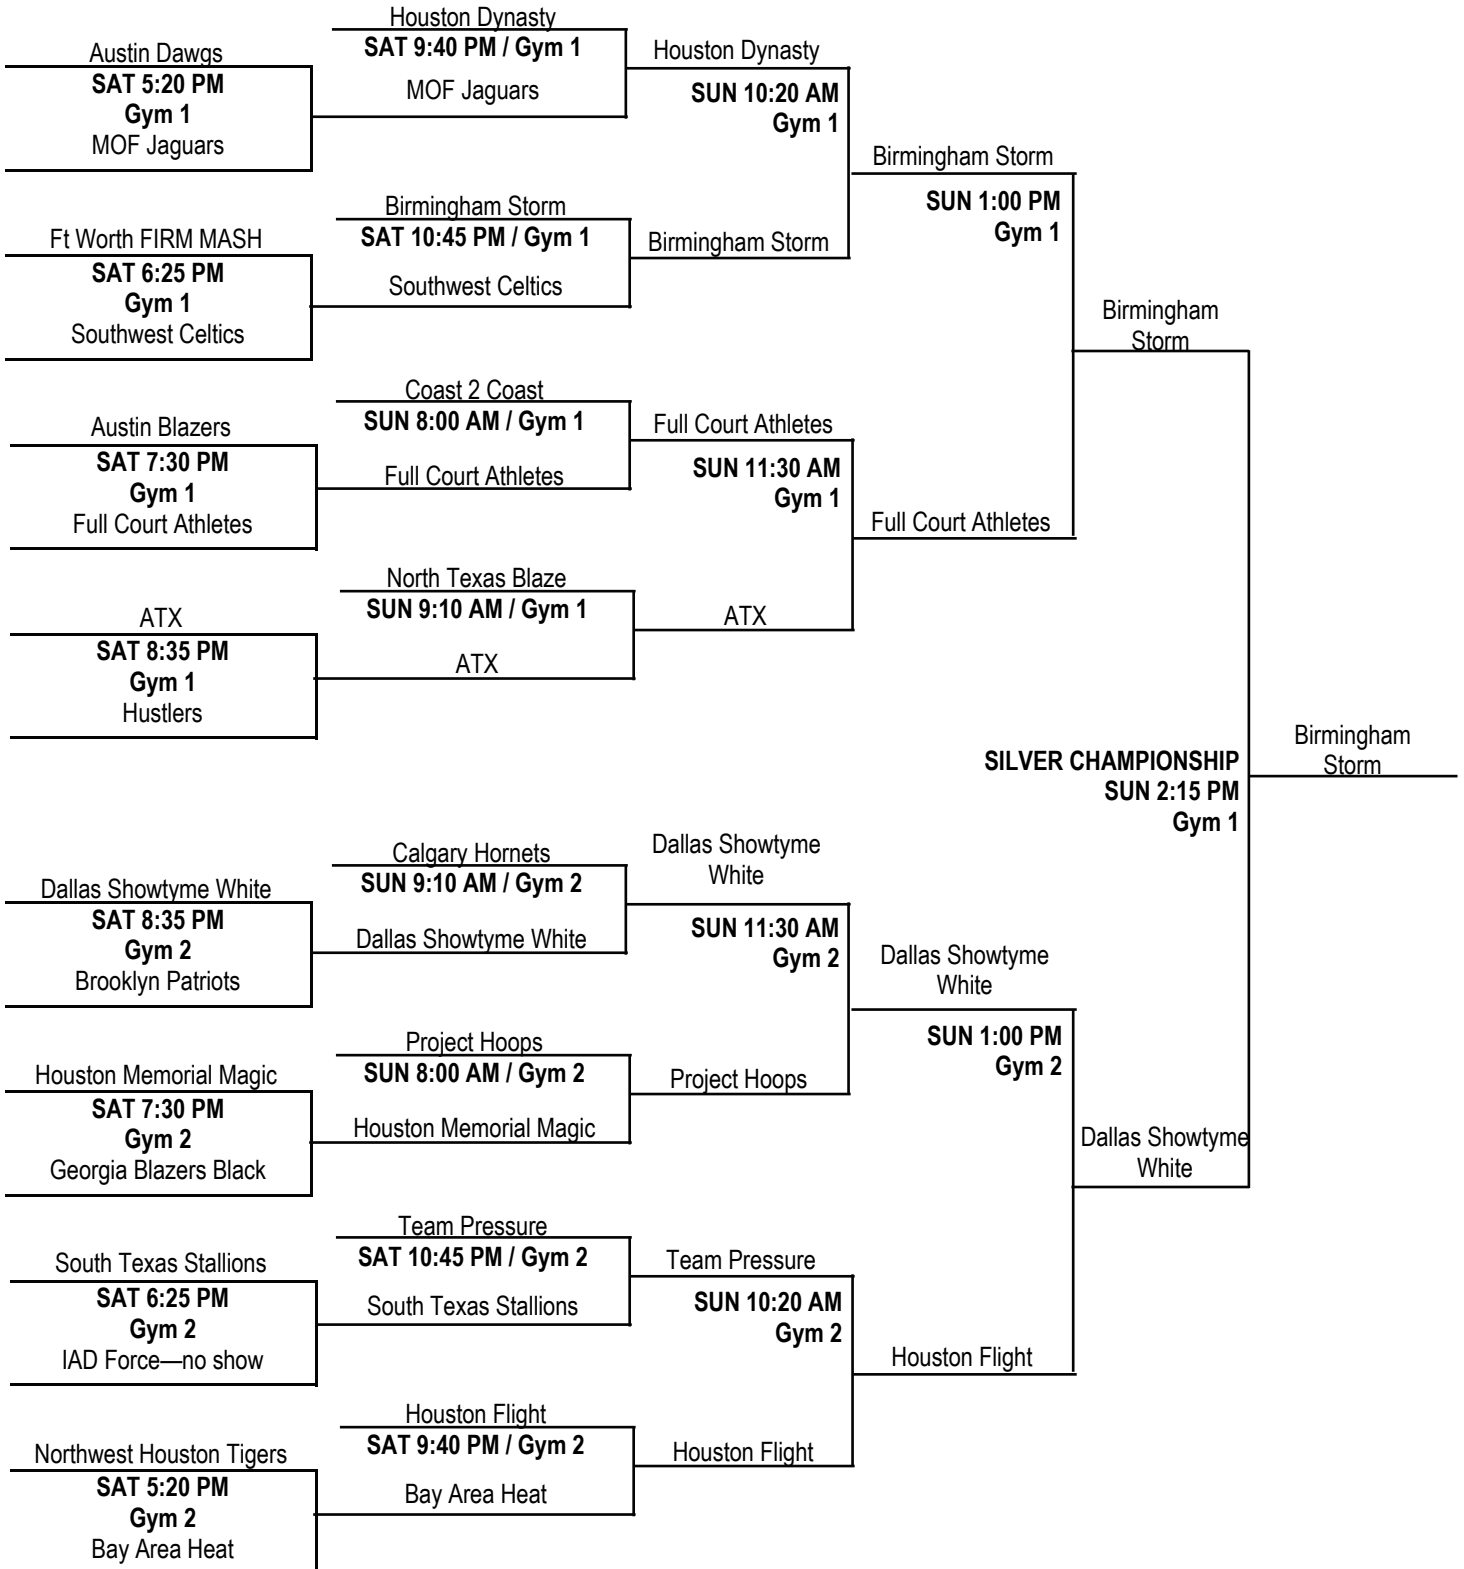

15-Under Silver Division Championship

ALL GAMES AT CUNNINGHAM MIDDLE SCHOOL