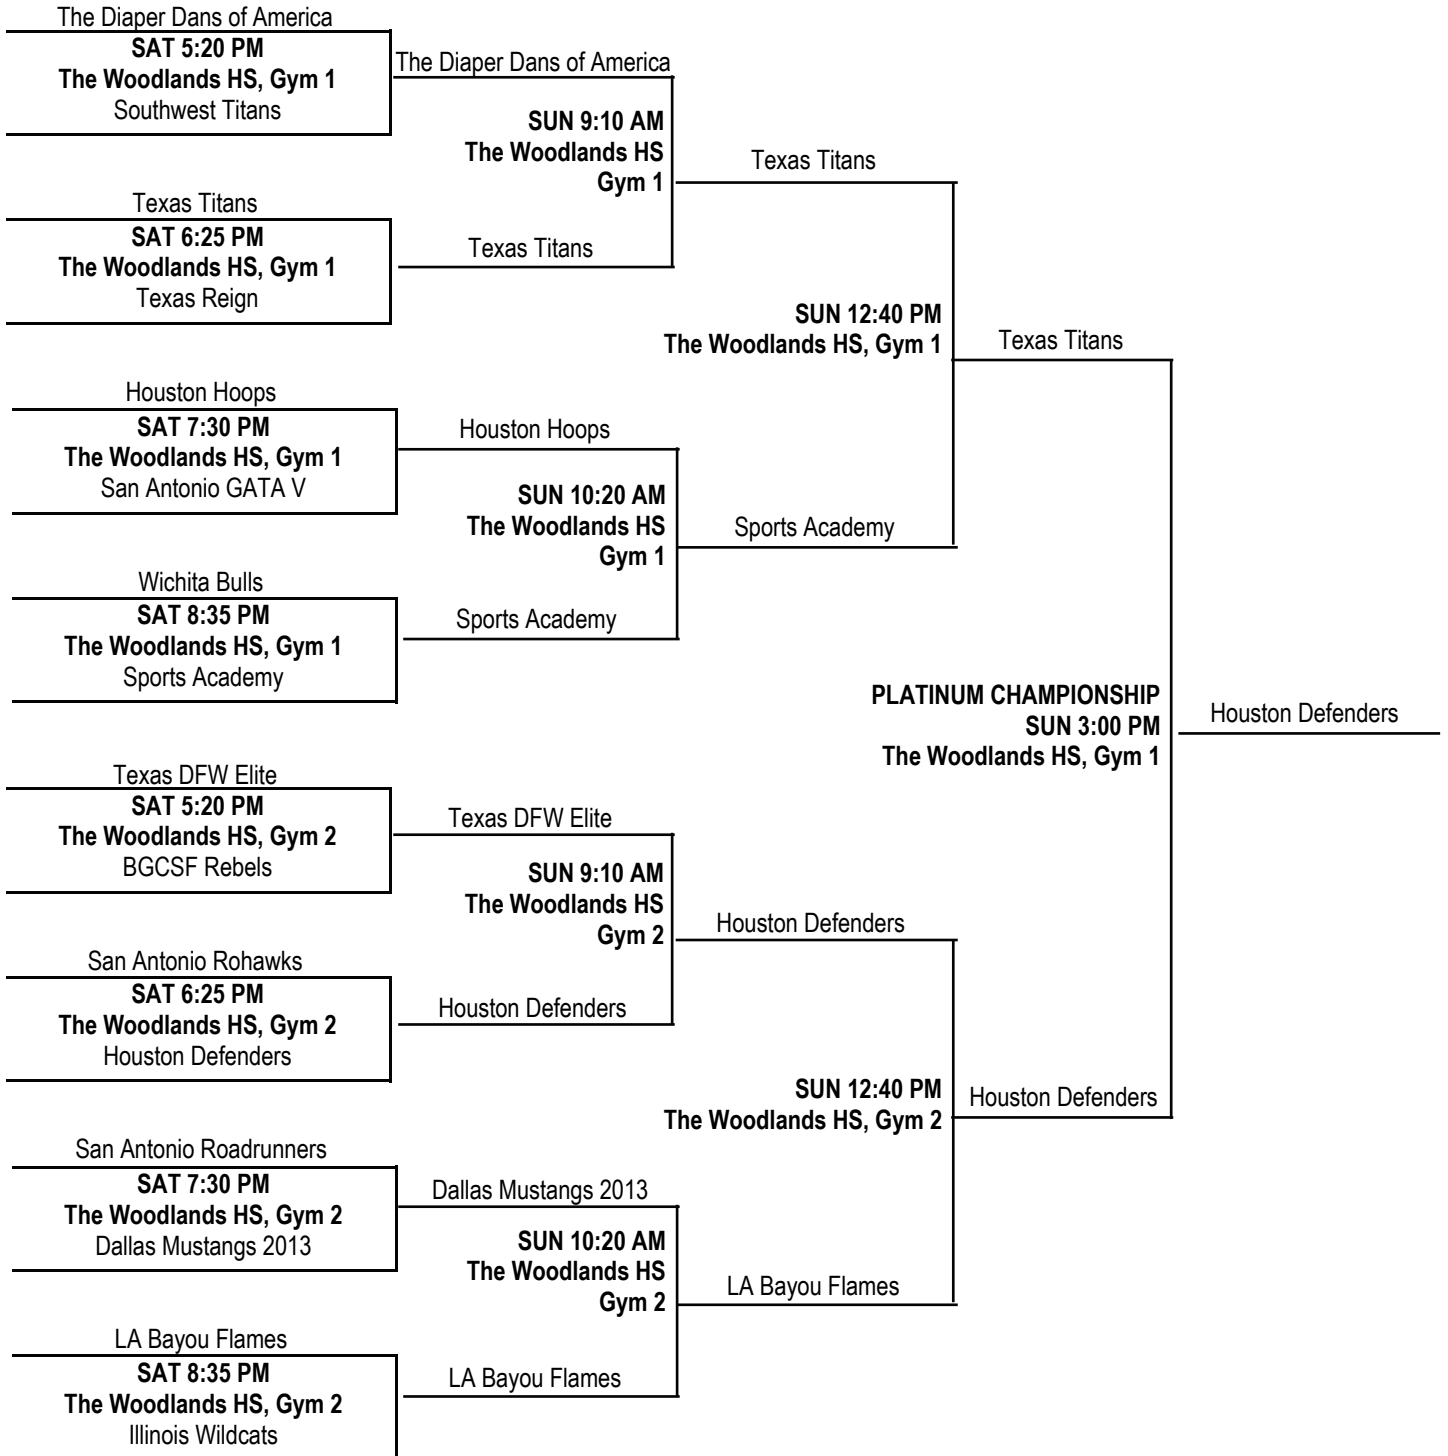

14U-Under Gold Division Championship

ALL GAMES AT FOREST BROOK HIGH SCHOOL

14U-Under Silver Division Championship

ALL GAMES AT SAM HOUSTON HIGH SCHOOL

13-Under Platinum Division Championship

13-Under Gold Division Championship