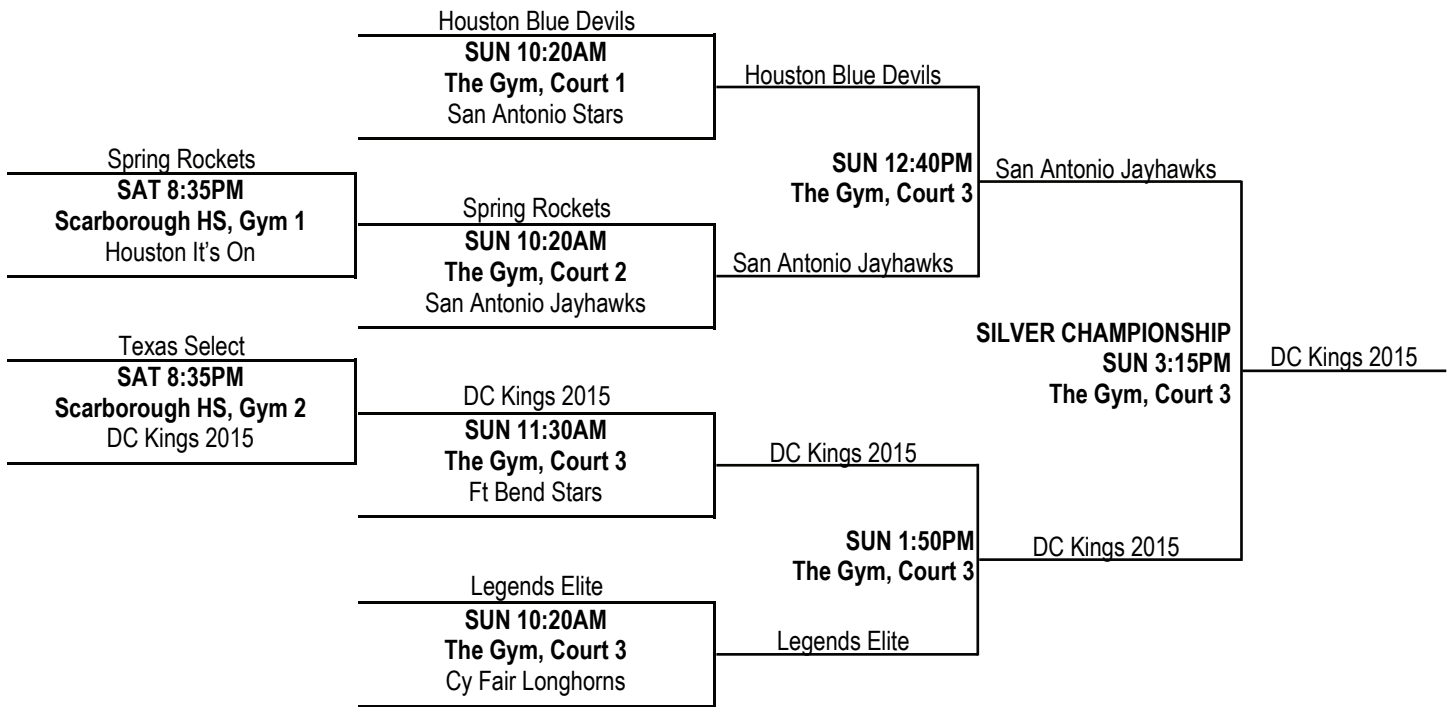

14U-Under Gold Division Championship

ALL GAMES AT FOREST BROOK HIGH SCHOOL

14U-Under Silver Division Championship

ALL GAMES AT SAM HOUSTON HIGH SCHOOL

13-Under Platinum Division Championship

13-Under Gold Division Championship

13-Under Silver Division Championship

12-Under Platinum Division Championship

12-Under Gold Division Championship

12-Under Silver Division Championship

11-Under Platinum Championship

11-Under Gold Championship

11-Under Silver Championship

10-Under Platinum Championship

10-Under Gold Championship

10-Under Silver Championship

9-Under Platinum Championship

9-Under Gold Championship

9-Under Silver Championship

Varsity Girls Platinum Division Championship