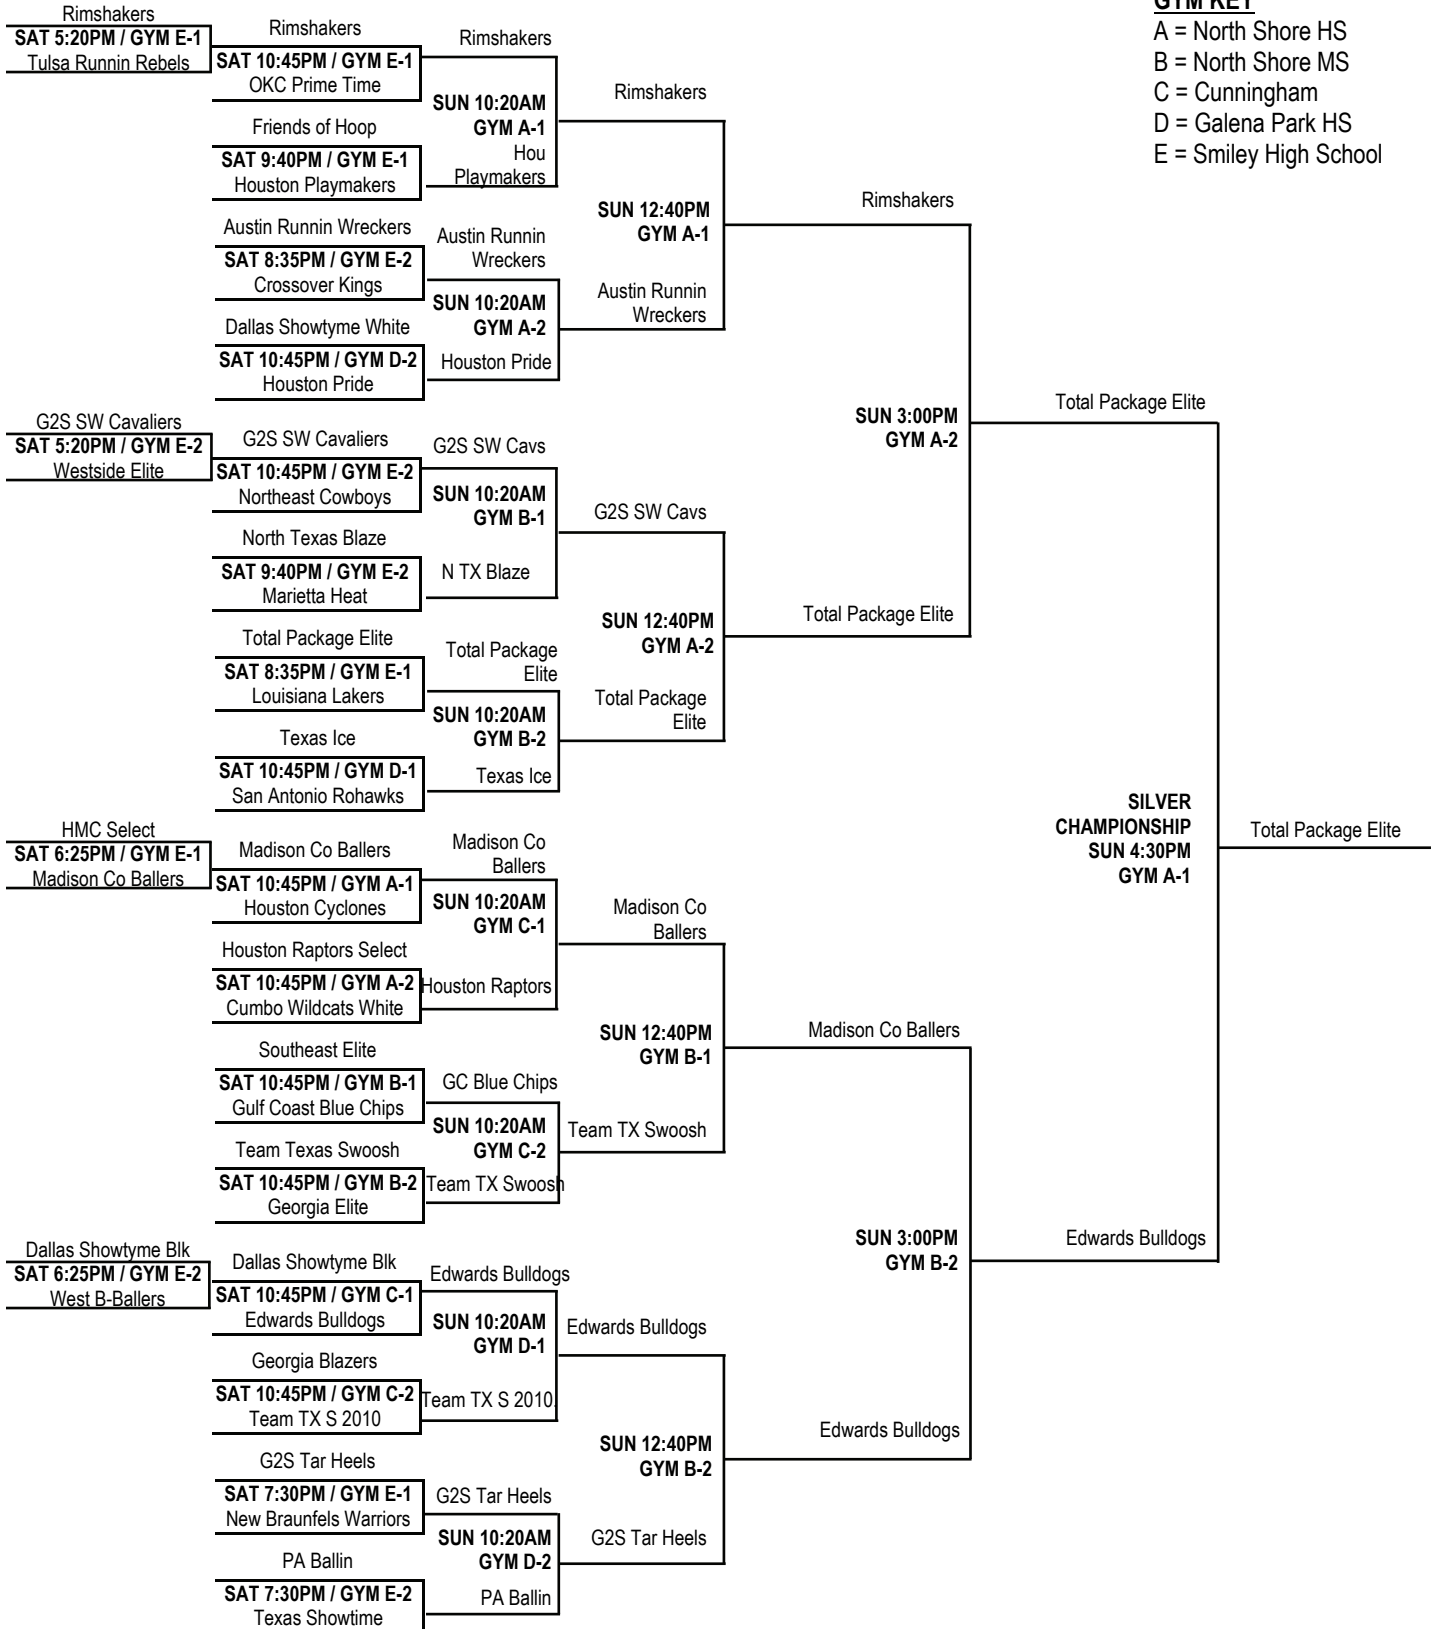

15-Under Silver Championship

GYM KEY

- A = North Shore HS
- B = North Shore MS
- C = Cunningham
- D = Galena Park HS
- E = Smiley High School