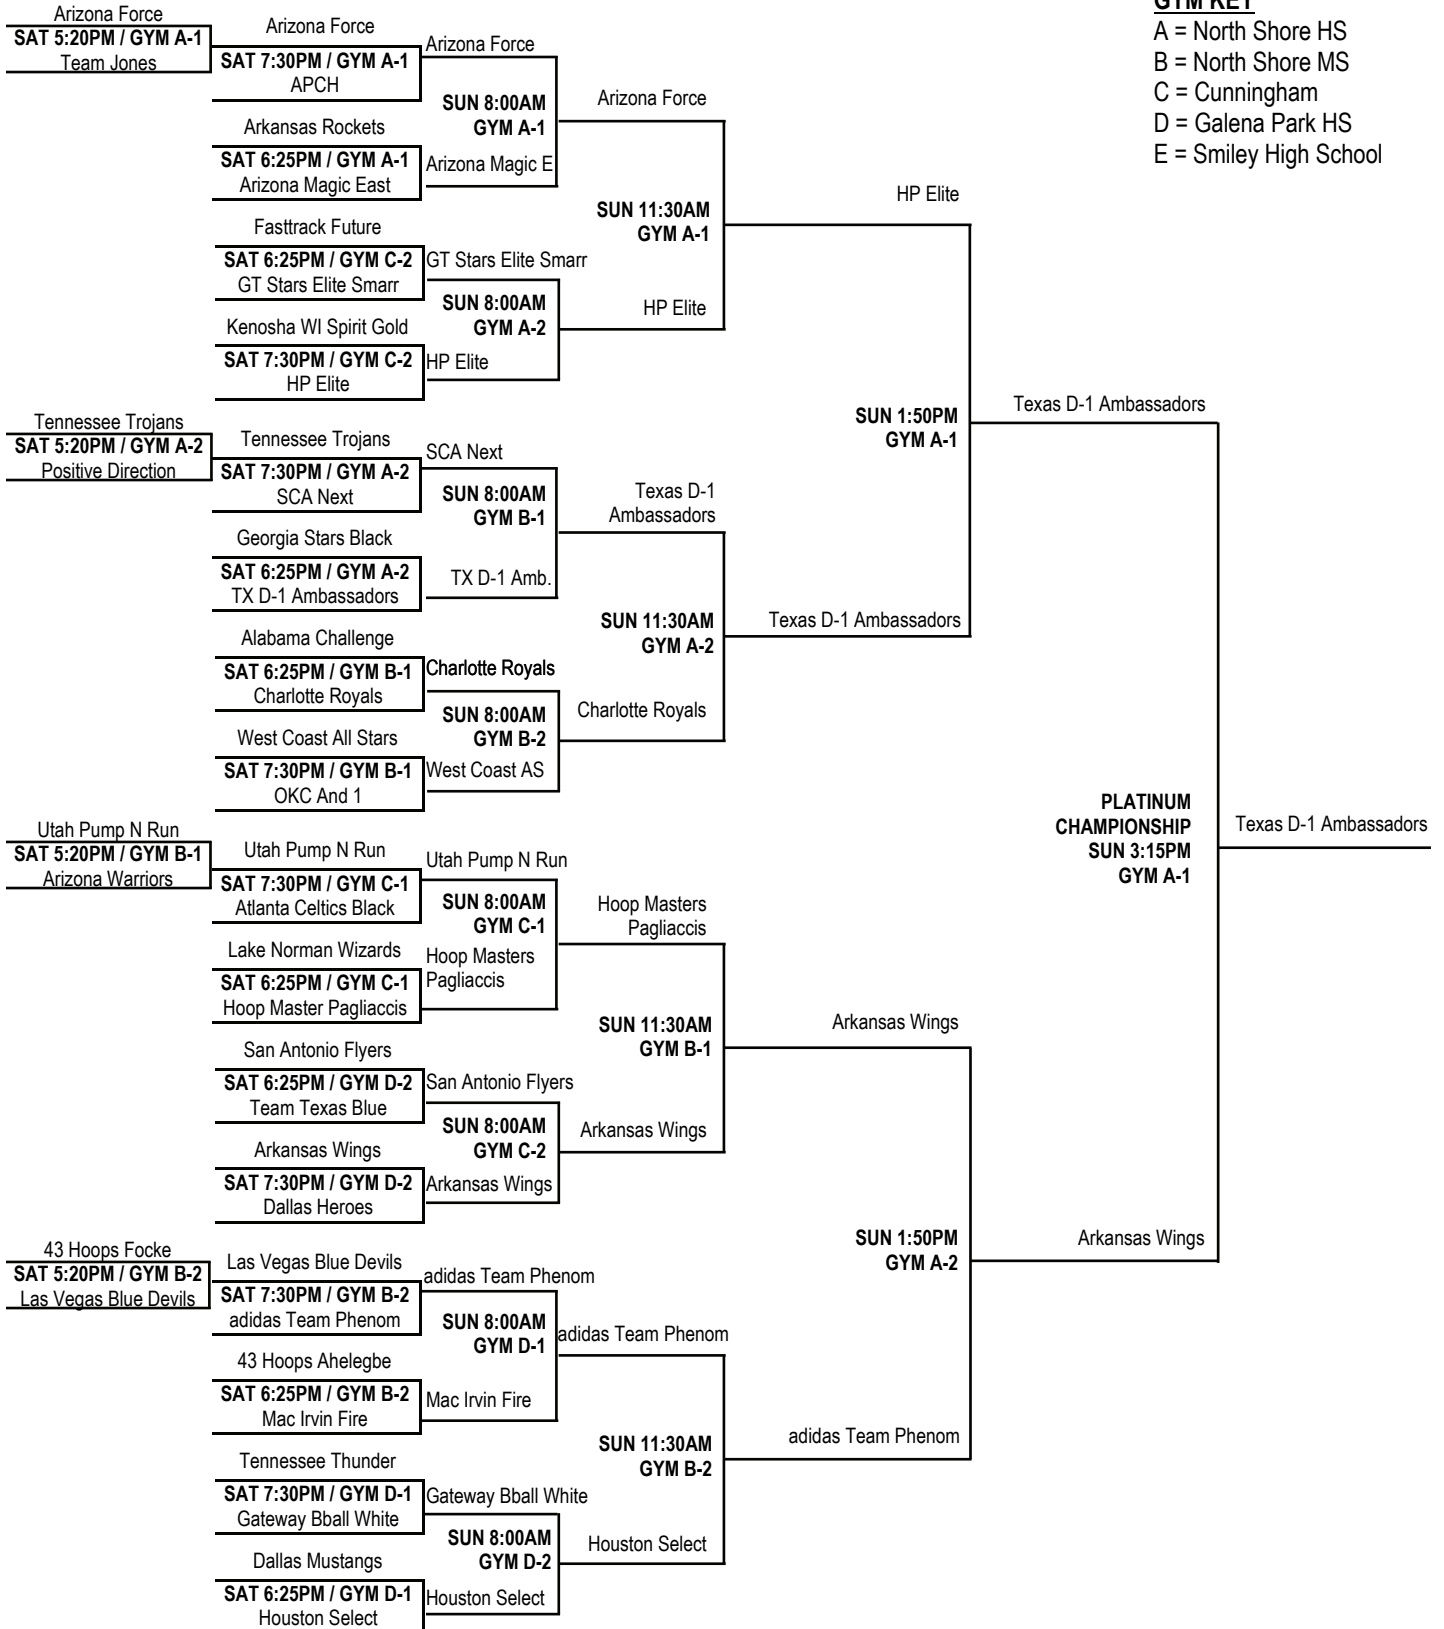

15-Under Platinum Championship

GYM KEY

A = North Shore HS
B = North Shore MS
C = Cunningham
D = Galena Park HS
E = Smiley High School