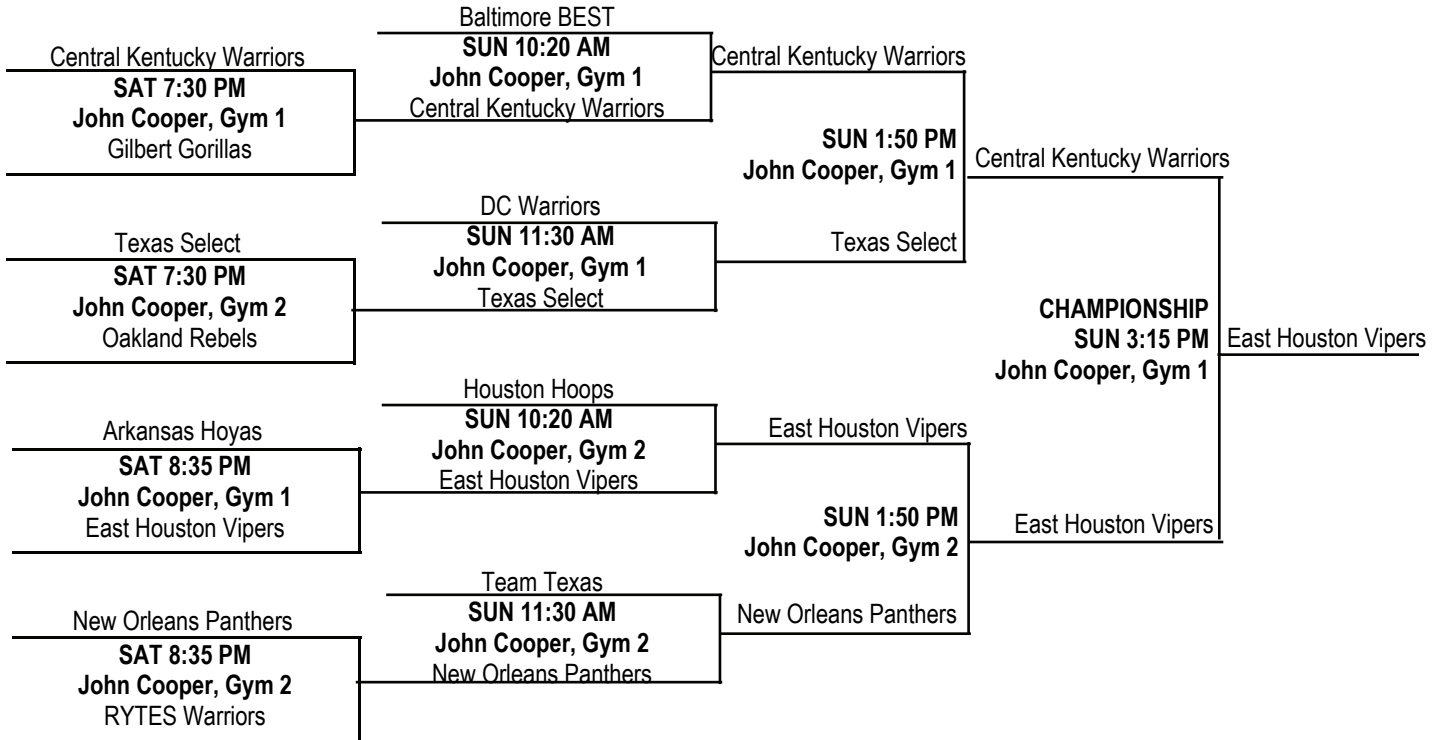

11-Under Platinum Championship