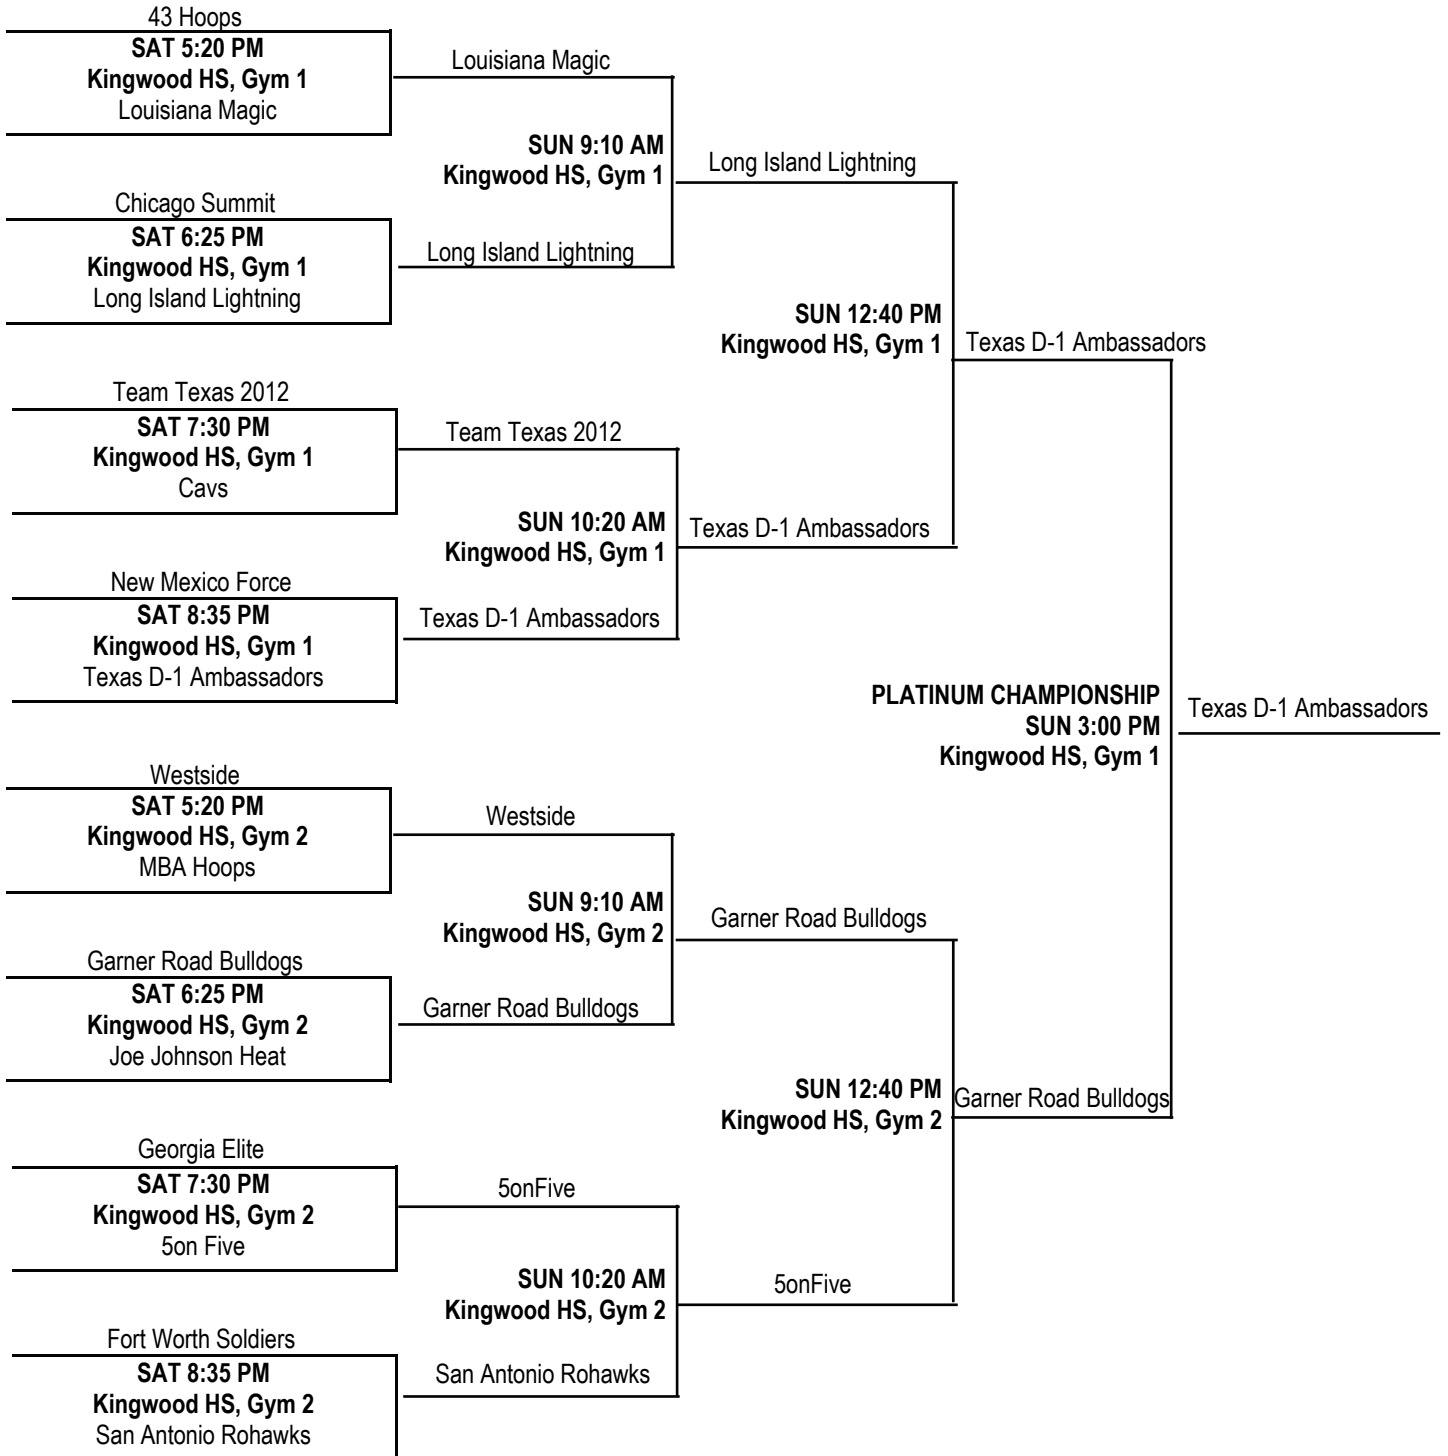

13-Under Platinum Division Championship