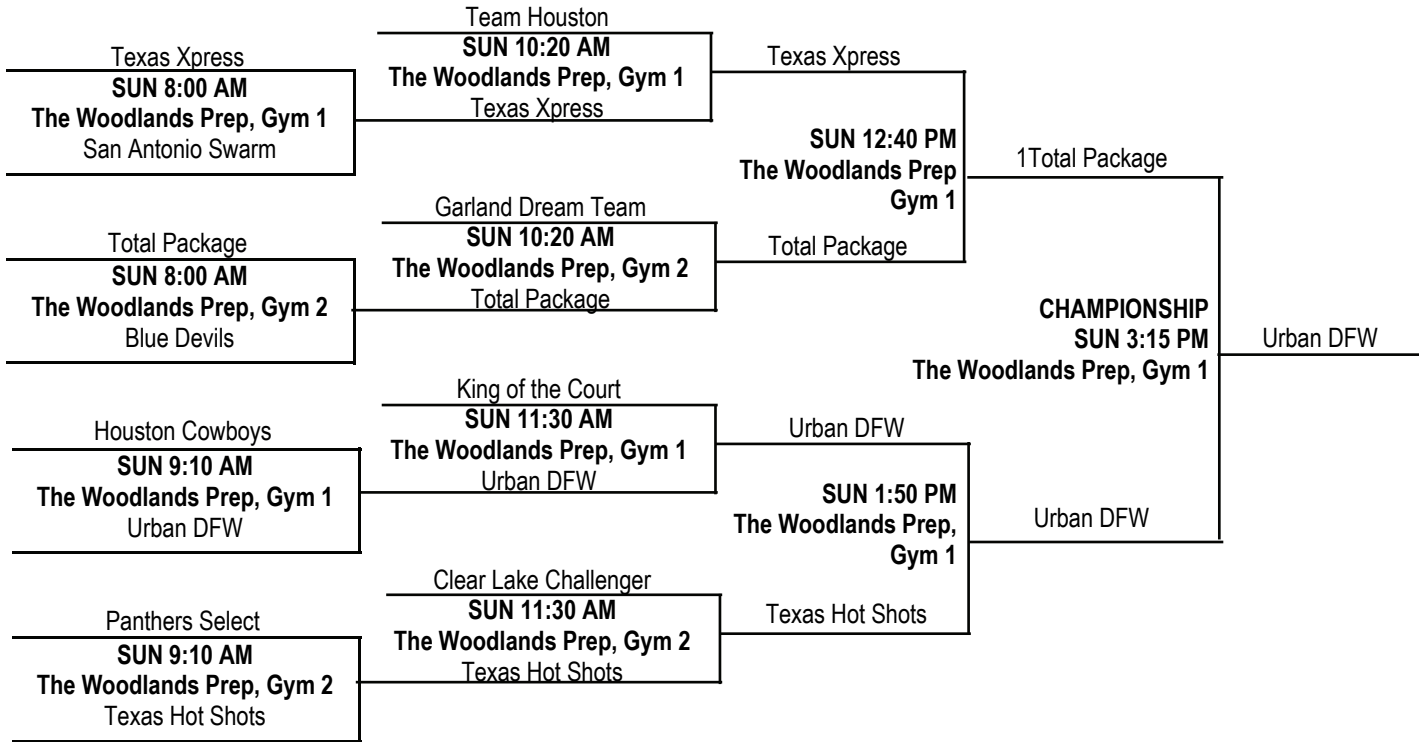

11-Under Silver Championship