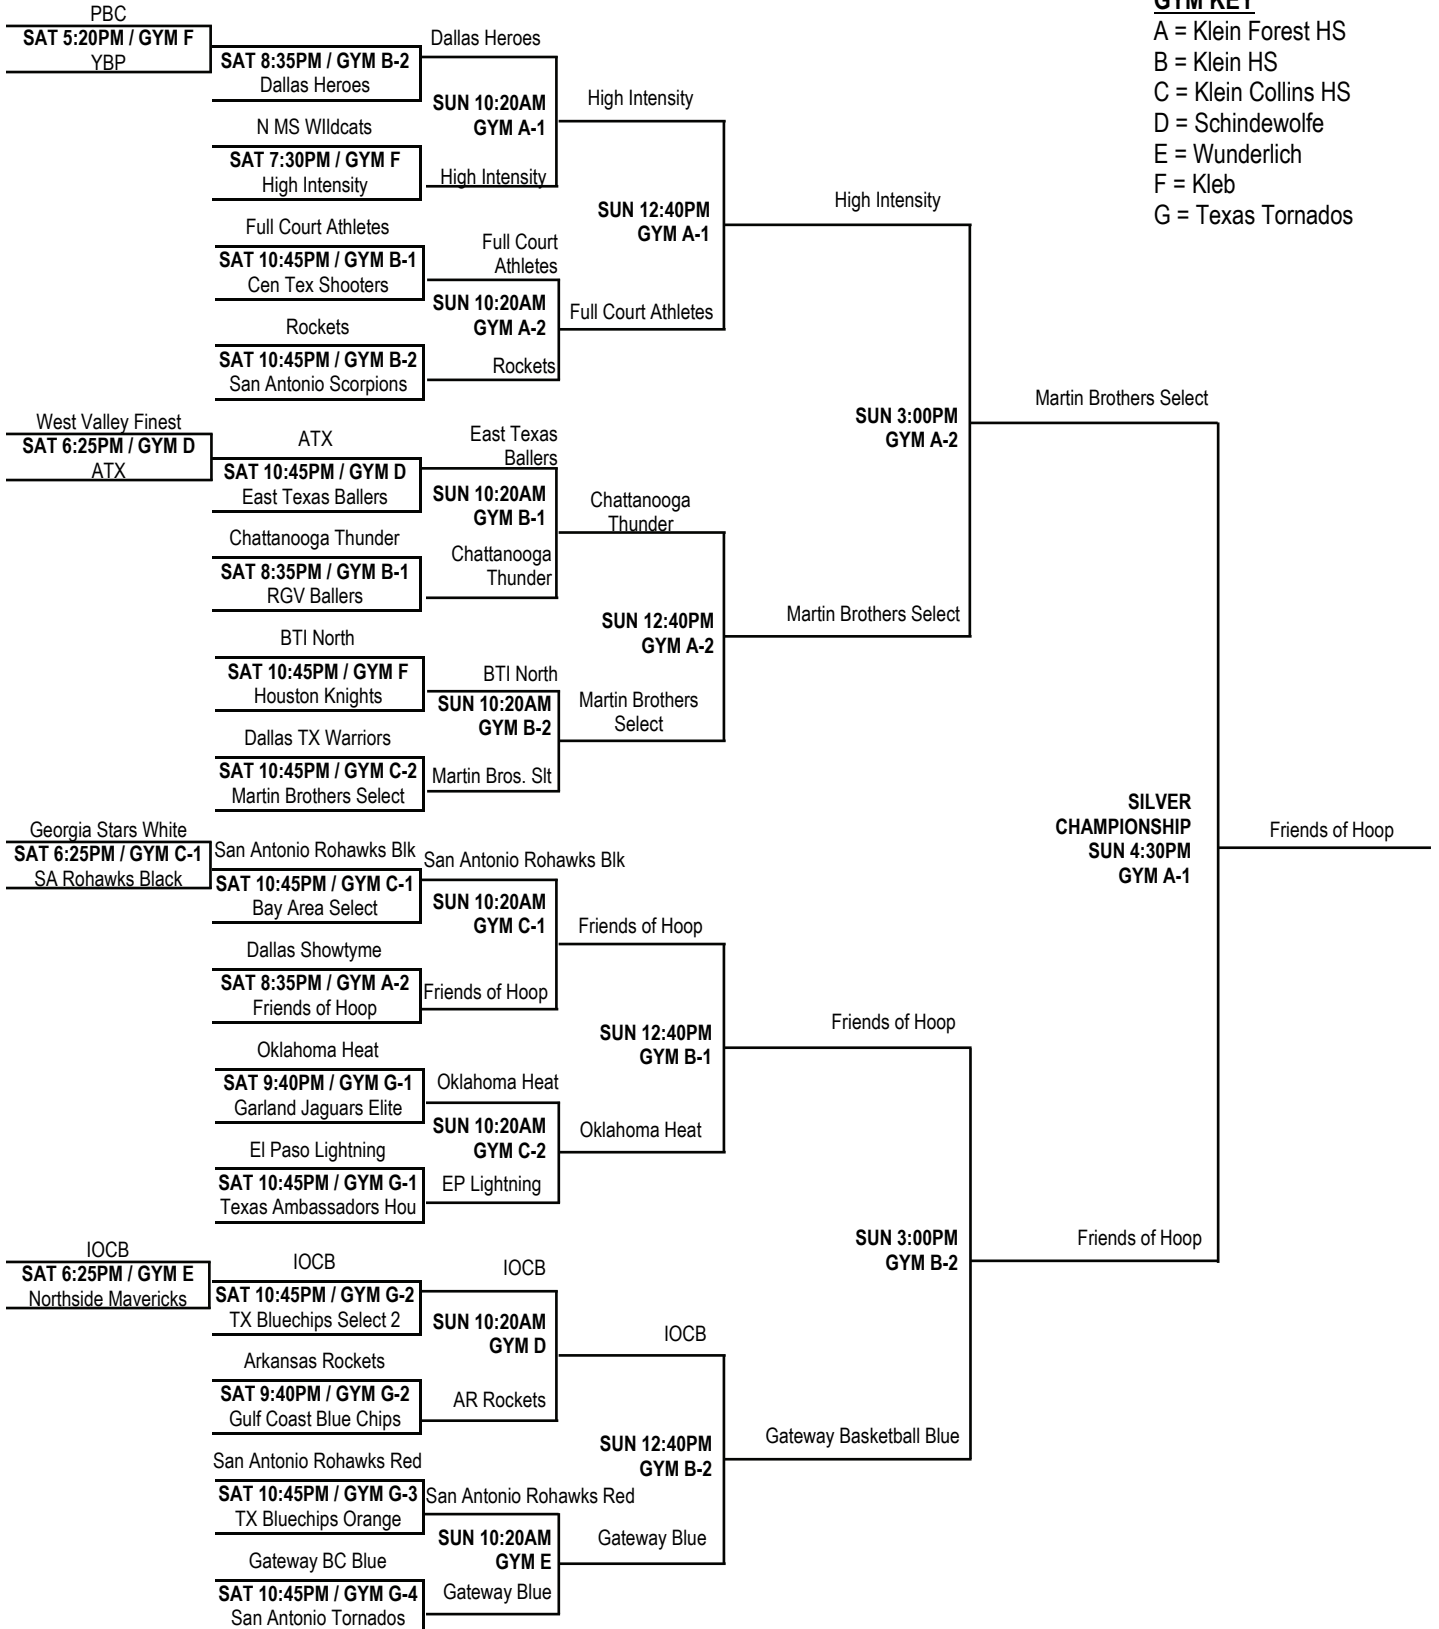

15-Under Pool Key

X2	43 Hoops BC Ahelegbe	K3	G2S Southwest Cavaliers	F3	Northeast Cowboys
Q2	43 Hoops BC Focke	BB3	G2S Tar Heels	Q3	Northwest Houston Tigers
C1	adidas Team Phenom	BB2	Gateway Basketball Club Blue	I1	OKC And 1
DD2	Aim High Georgia	L2	Gateway Basketball Club White	H2	OKC Heat
Y1	Alabama Challenge	X1	Georgia Blazers	A3	Oklahoma City Prime Time
O2	Alaska Stars	M1	Georgia Elite	B2	OMS Rockets
X3	All 4 Sports Dream Team	D1	Georgia Stars Black	V2	PA Ballin
A2	APCH	C3	Georgia Stars Blue	M3	PHPS
JJ1	Arizona Magic East	H1	GT Stars Elite - Smarr	Y2	Portland Hoop Kings
T2	Arkansas Rockets	J3	Gulf Coast Blue Chips	GG1	Positive Direction Wildcats
R1	Arkansas Wings	W2	HMC Select	P3	Rimshakers
B1	Atlanta Celtics Black	O1	Hoop Masters - Pagliaccis	G2	San Antonio Flyers
EE1	Atlanta Select	A1	Houston Hoops	I2	San Antonio Rohawks
S3	ATX	II3	Houston Clippers	F1	SCA Next
N2	Austin Dawgs	B3	Houston Cyclones	G1	Southeast Elite
FF3	Austin Runnin Wreckers	HH1	Houston Elite	AA1	TC Force
W3	Austin's Heat	JJ3	Houston Playmakers 2010	II2	Team Jones
P1	AZ Force	AA2	Houston Pride	J1	Team Texas Blue
F2	AZ Hype	S1	Houston Raptors Select	U3	Team Texas South 2010
HH3	AZ Warriors	G3	Houston Rebels	R2	Team Texas Swoosh
K1	Birmingham Storm	DD1	Houston Select	BB1	Tennessee Thunder
D2	Bluechip Ballers	I3	Houston Shocks	K2	Tennessee Trojans
Z1	Charlotte Royals	AA3	HP Elite	Z3	Texas Ambassadors San Antonio
H3	Crossover Kings	FF2	J Prince All Stars	CC1	Texas D-1 Ambassadors
R3	Cumbo Elite Wildcats Purple	N1	Kenosha Wisconsin Spirit Gold	E3	Texas Ice
O3	Cumbo Elite Wildcats White	S2	Lake Norman Wizards	DD3	Texas Showtime
M2	Dallas Heroes	EE2	Las Vegas Blue Devils	Y3	Total Package Elite
T3	Dallas Jayhawks	P2	Louisiana Dream Team	II1	Tulsa Runnin' Rebels
V1	Dallas Mustangs 1	Z2	Louisiana Lakers	JJ2	Urban DFW
Q1	Dallas Showtyme Black	J2	Louisiana Roundballers	W1	Utah Pump N' Run
N3	Dallas Showtyme White	L1	Louisiana Select	CC2	Utah Warriors
C2	Edwards Bulldogs	U2	Mac Irvin Fire	V3	Waco Basketball
FF1	Fastrack Future	HH2	Madison County Ballers	EE3	West B-Ballers
T1	Friends of Hoop	CC3	Marietta Heat	E1	West Coast All Stars
U1	Full Court Athletes	L3	New Braunfels Warriors	GG3	Westside Elite
GG2	G2S Lakers	D3	North Texas Blaze	E2	Xpress Sports