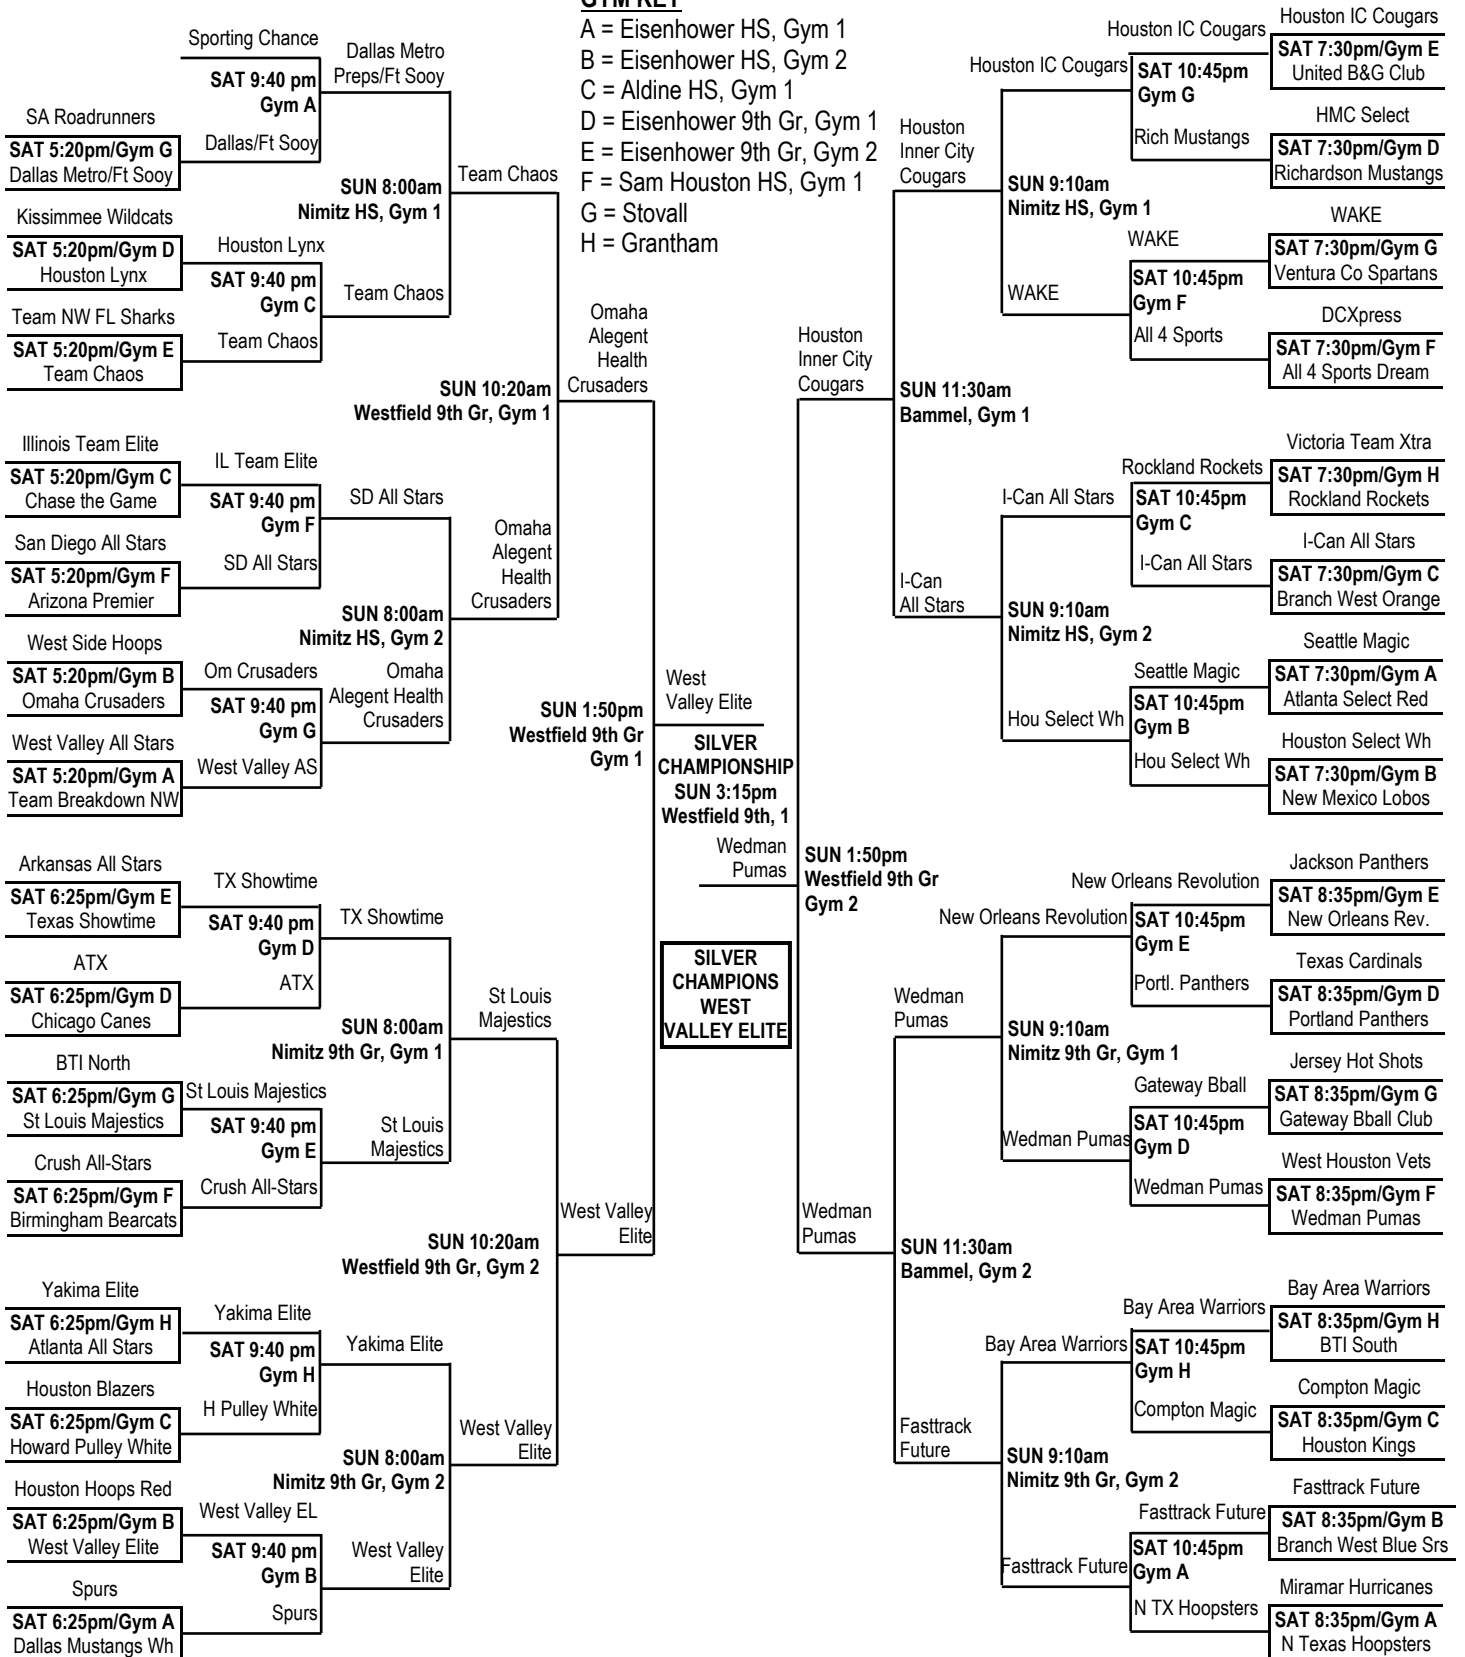

17-Under Silver Division Championship

GYM KEY

- A = Eisenhower HS, Gym 1
- B = Eisenhower HS, Gym 2
- C = Aldine HS, Gym 1
- D = Eisenhower 9th Gr, Gym 1
- E = Eisenhower 9th Gr, Gym 2
- F = Sam Houston HS, Gym 1
- G = Stovall
- H = Grantham