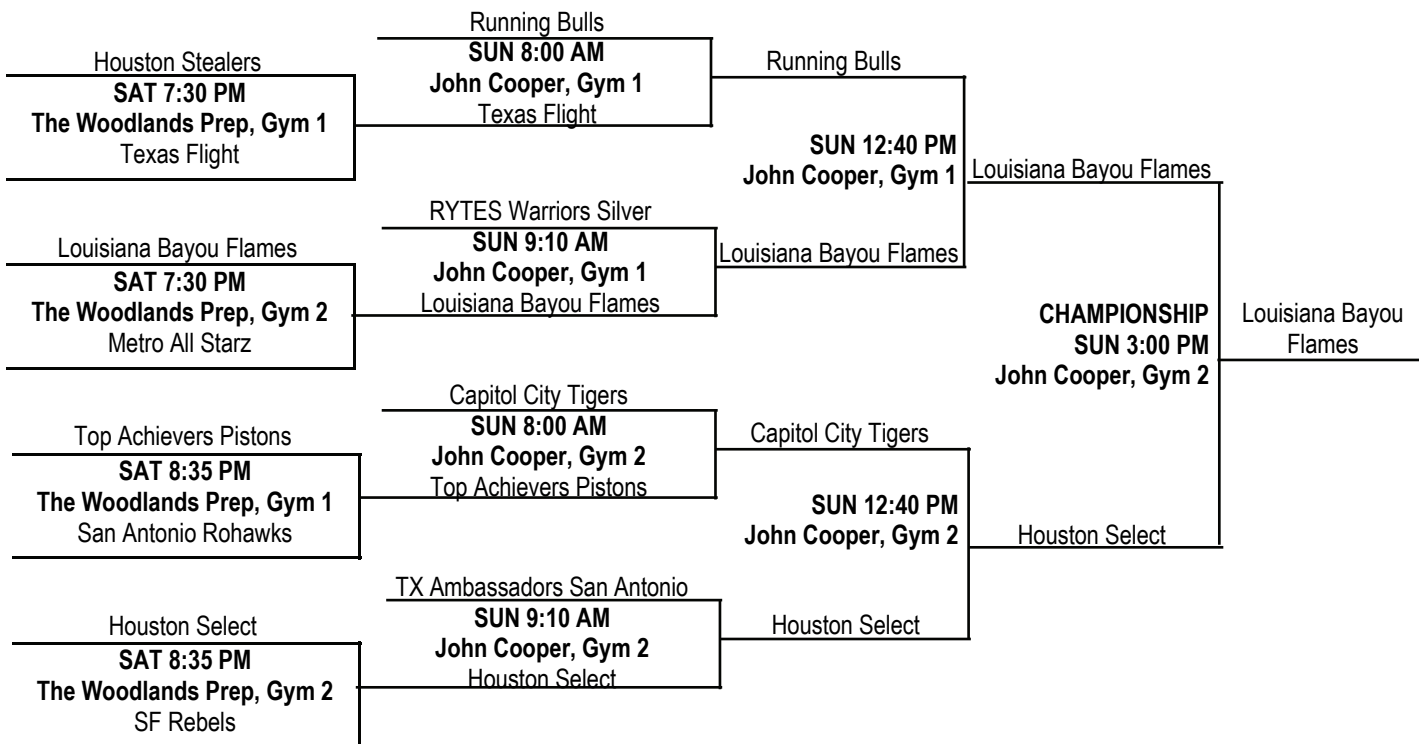

11-Under Gold Championship