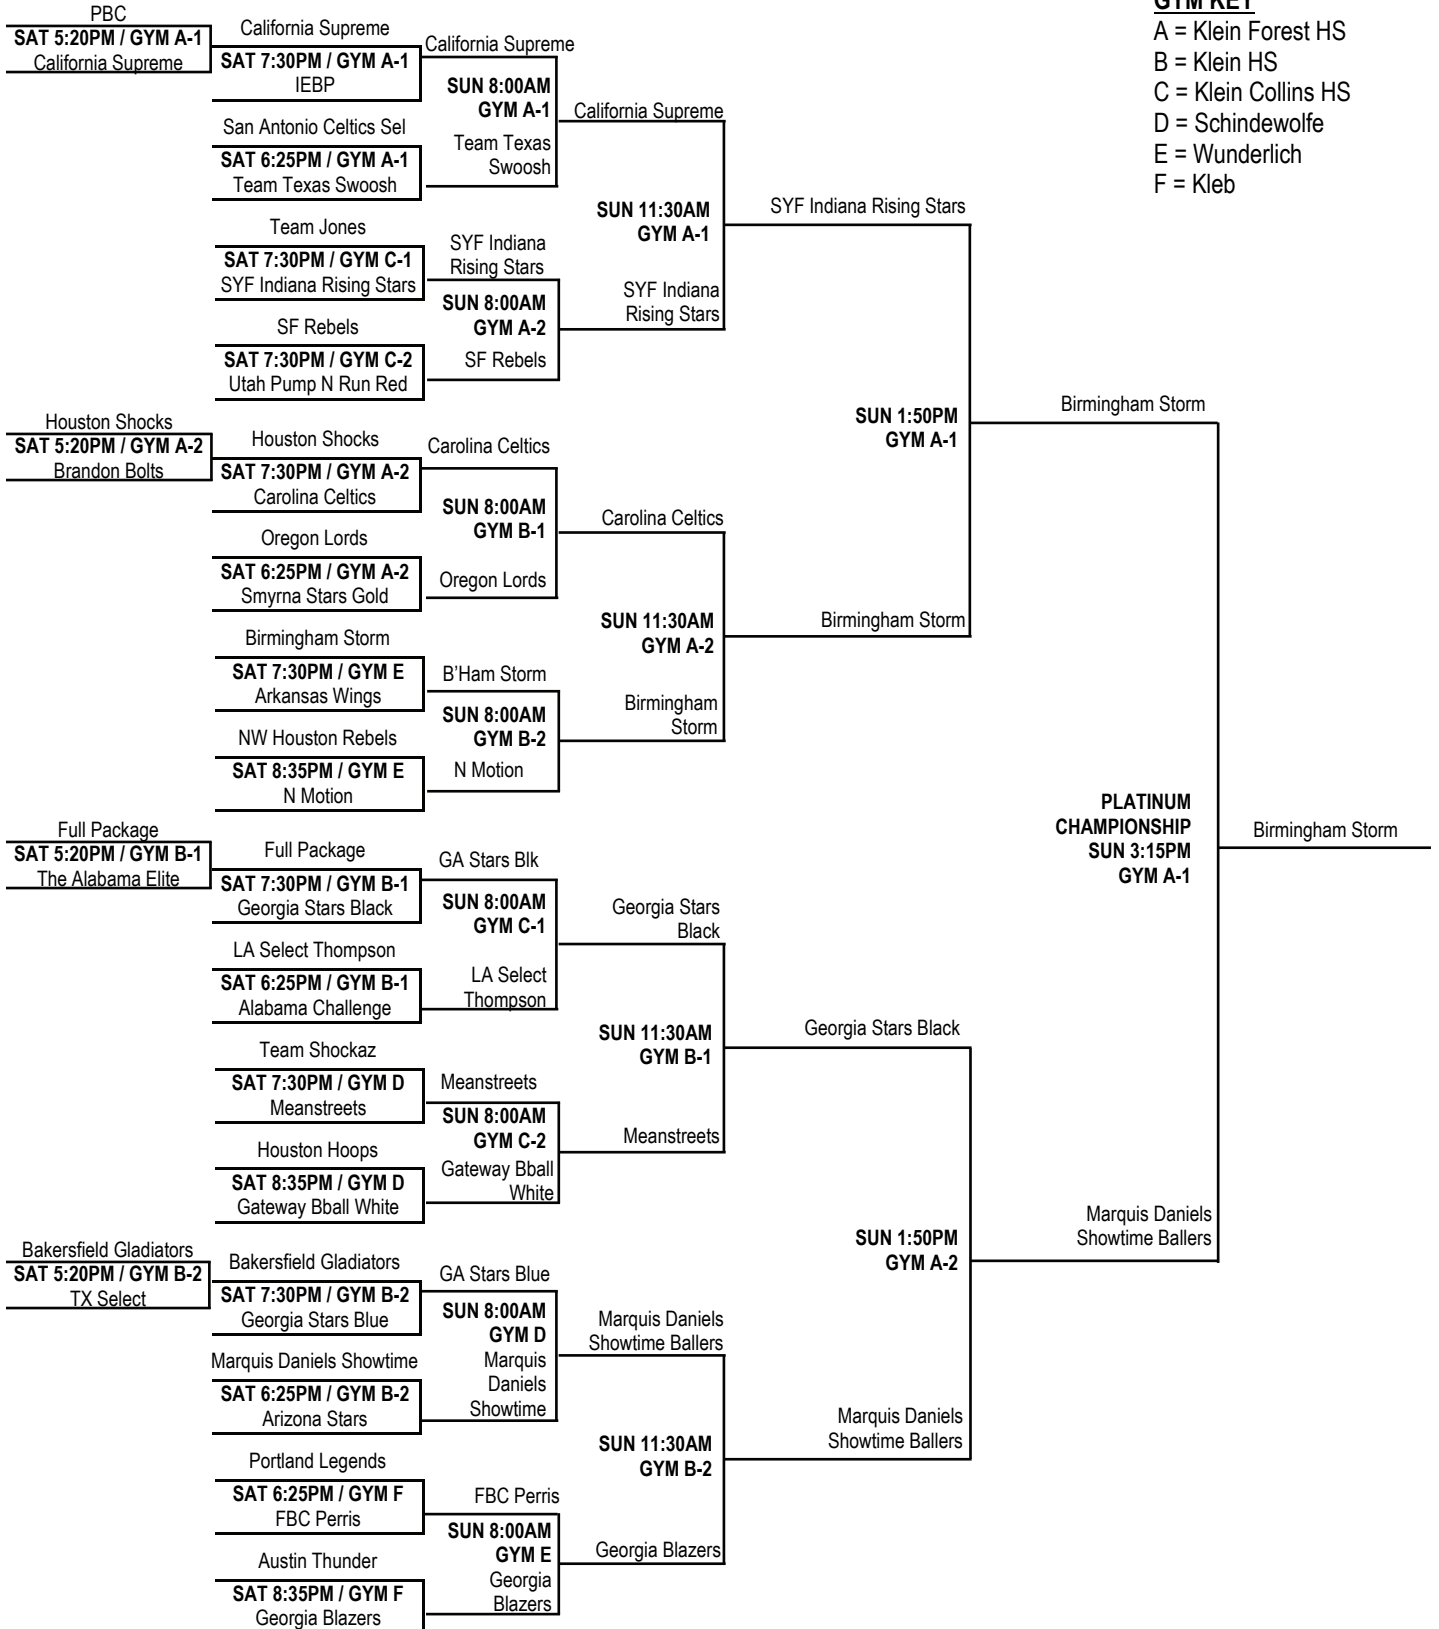

16-Under Platinum Championship

GYM KEY

- A = Klein Forest HS
- B = Klein HS
- C = Klein Collins HS
- D = Schindewolfe
- E = Wunderlich
- F = Kleb