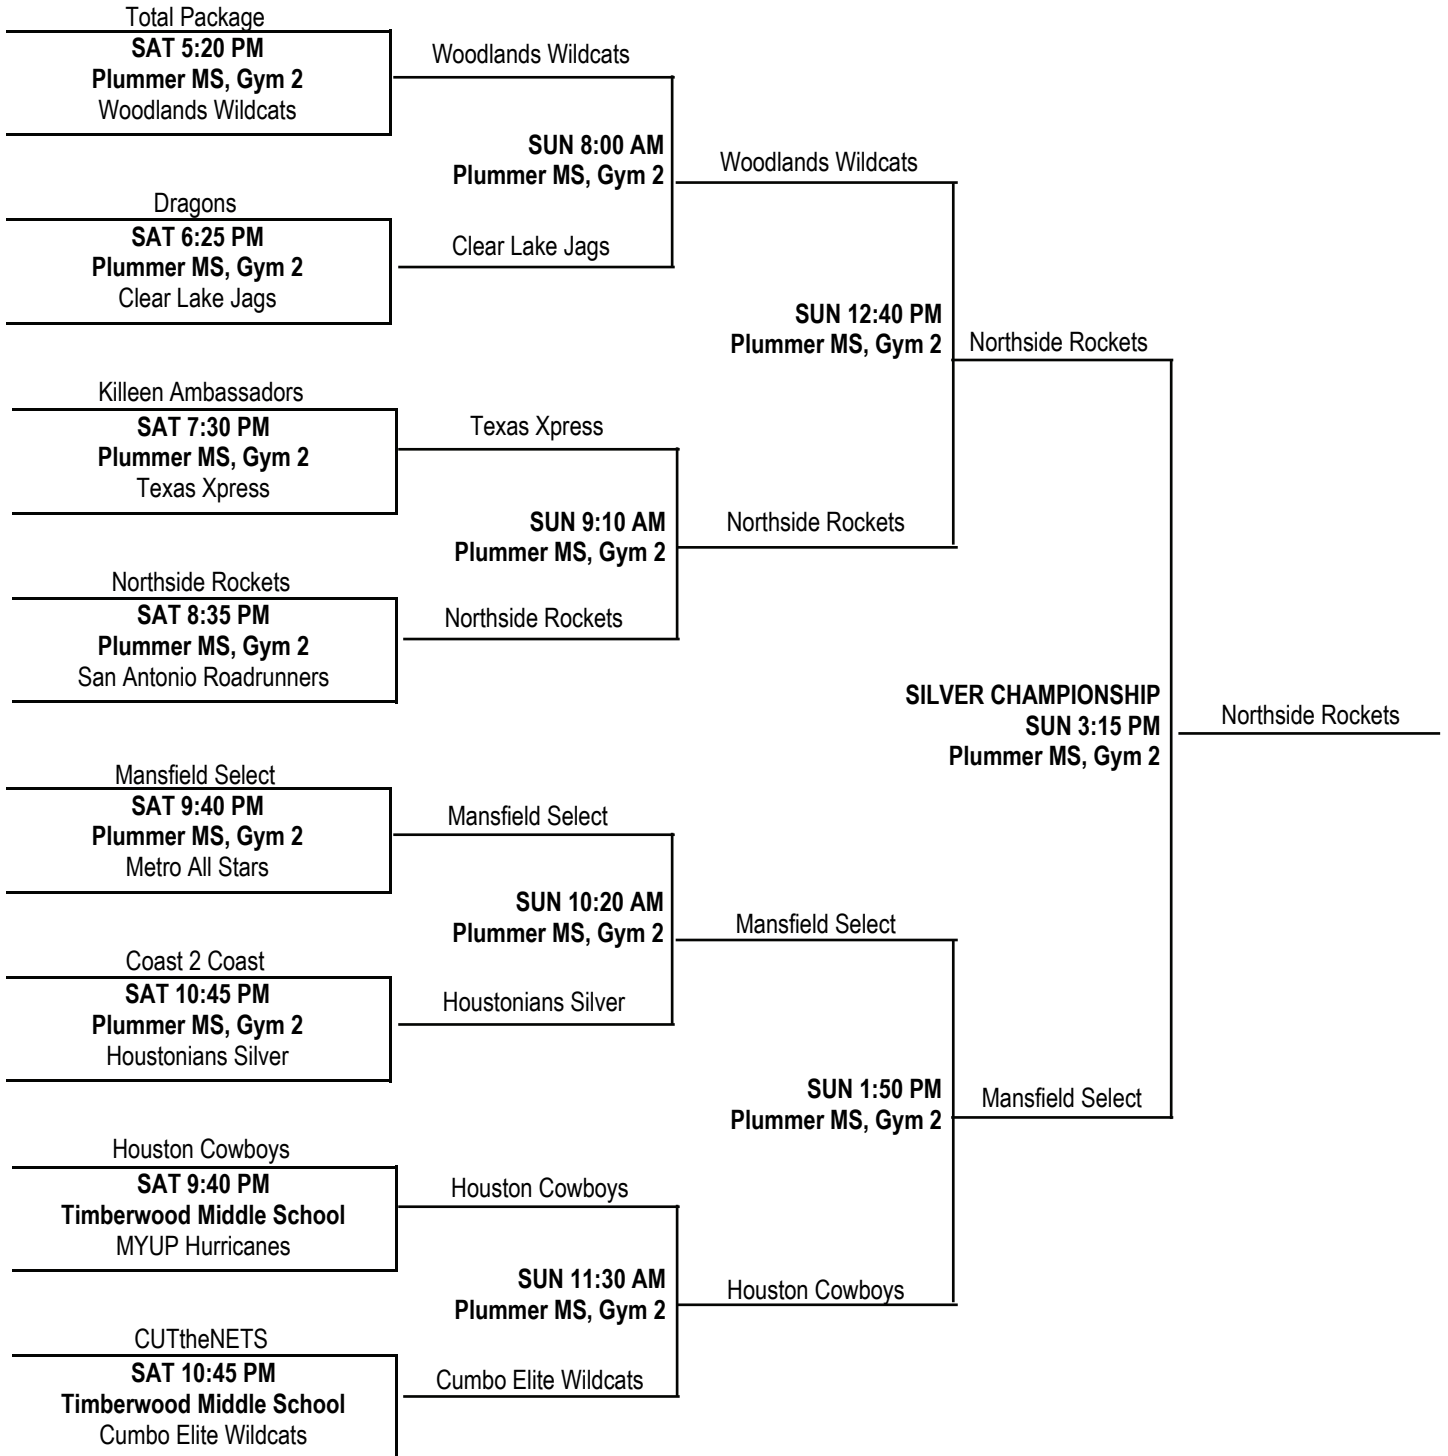

11-Under Pools & Schedule

POOL A	POOL B	POOL C
1. DC Warriors (DC) 2. RYTES Warriors Silver (TX) 3. Garland Dream Team (TX)	1. Team Texas 2. Texas Ambassadors San Antonio 3. Clear Lake Challenger (TX)	1. Houston Hoops (TX) 2. King of the Court (OH) 3. Capitol City Tigers (TX)
POOL D	POOL E	POOL F
1. Running Bulls (TX) 2. Baltimore B.E.S.T. (MD) 3. Team Houston (TX)	1. Texas Select 2. Louisiana Bayou Flames 3. Total Package (TX)	1. Central Kentucky Warriors 2. Houston Stealers (TX) 3. Texas Xpress
POOL G	POOL H	POOL I
1. Oakland Rebels (CA) 2. Metro All Starz (TX) 3. Blue Devils (TX)	1. Arkansas Hoyas 2. Top Achievers Pistons (TX) 3. Houston Cowboys (TX)	1. East Houston Vipers (TX) 2. Urban DFW (TX) 3. San Antonio Rohawks (TX)
POOL J	POOL K	POOL L
1. New Orleans Panthers (LA) 2. Houston Select (TX) 3. Panthers Select (TX)	1. RYTES Warriors Black (TX) 2. SF Rebels (CA) 3. Texas Hot Shots	1. Gilbert Gorillas (AZ) 2. San Antonio Swarm (TX) 3. Texas Flight