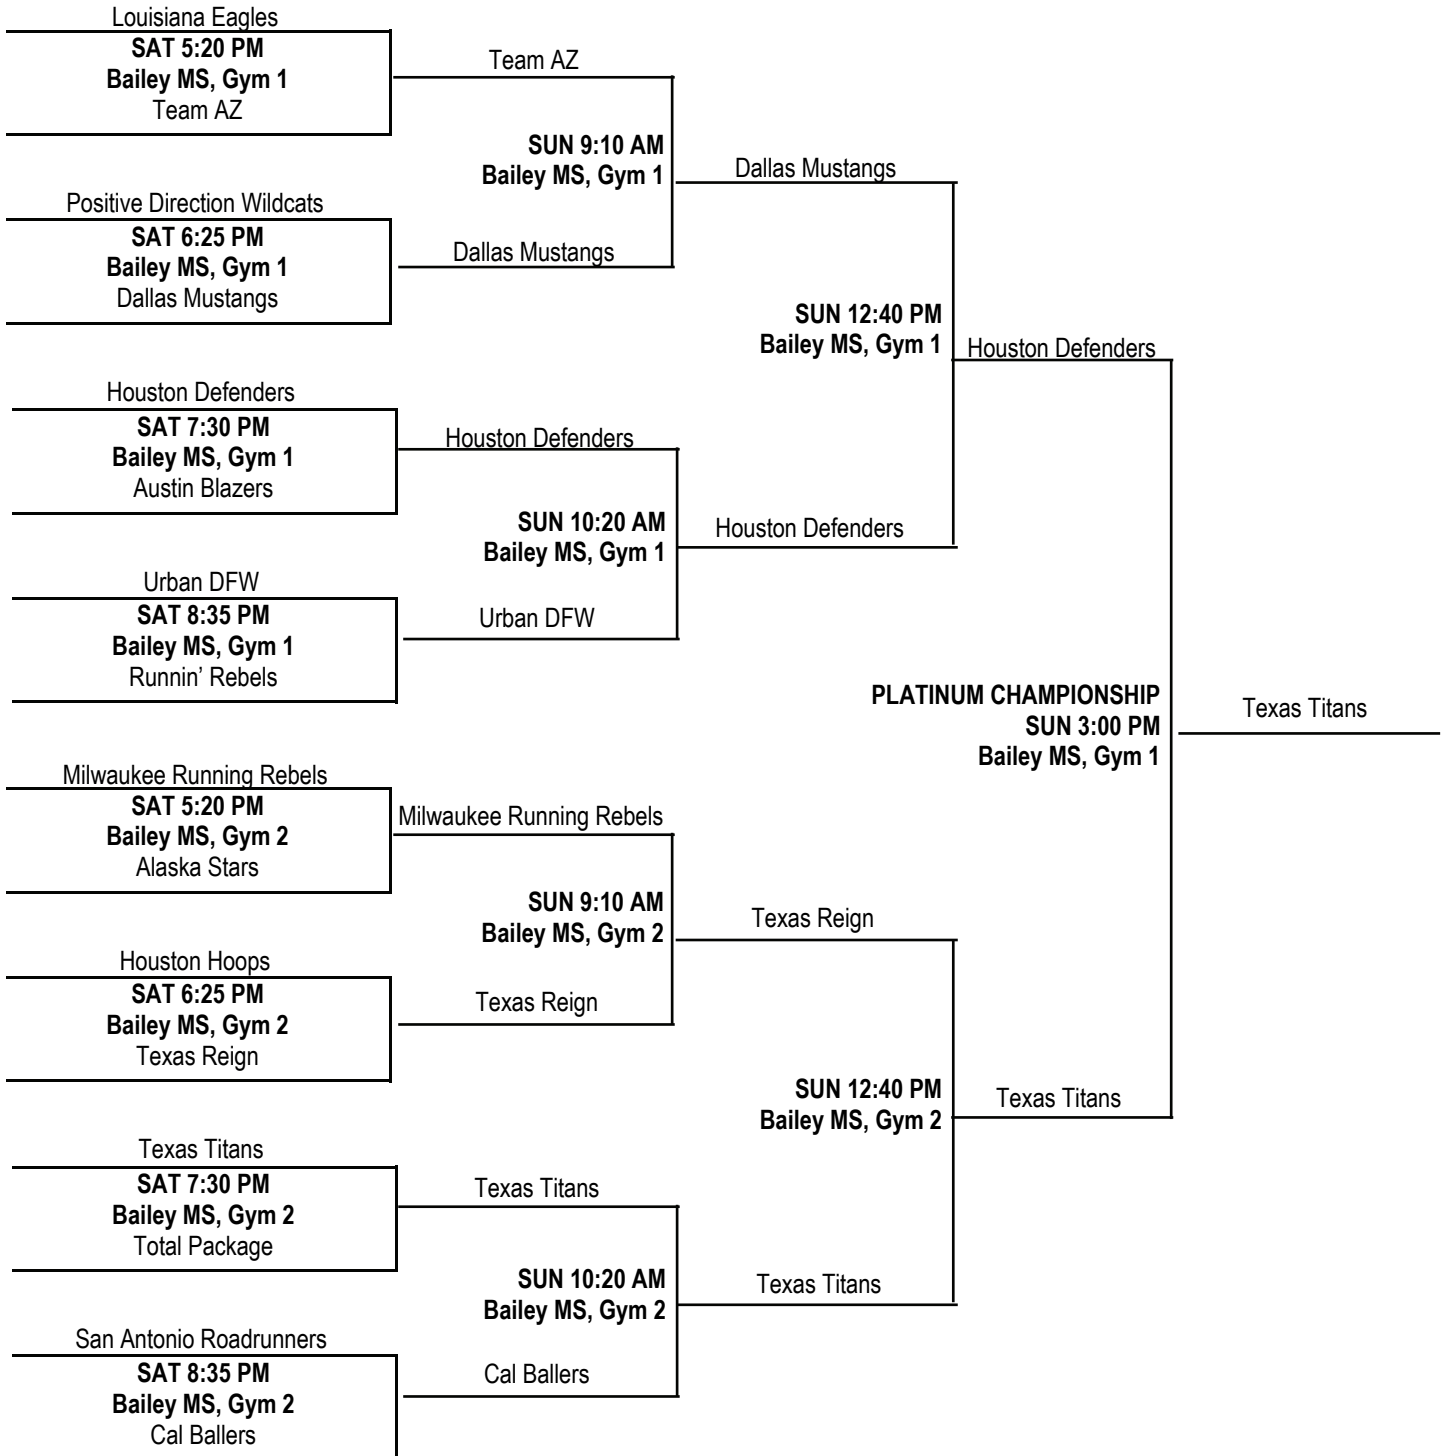

12-Under Platinum Division Championship