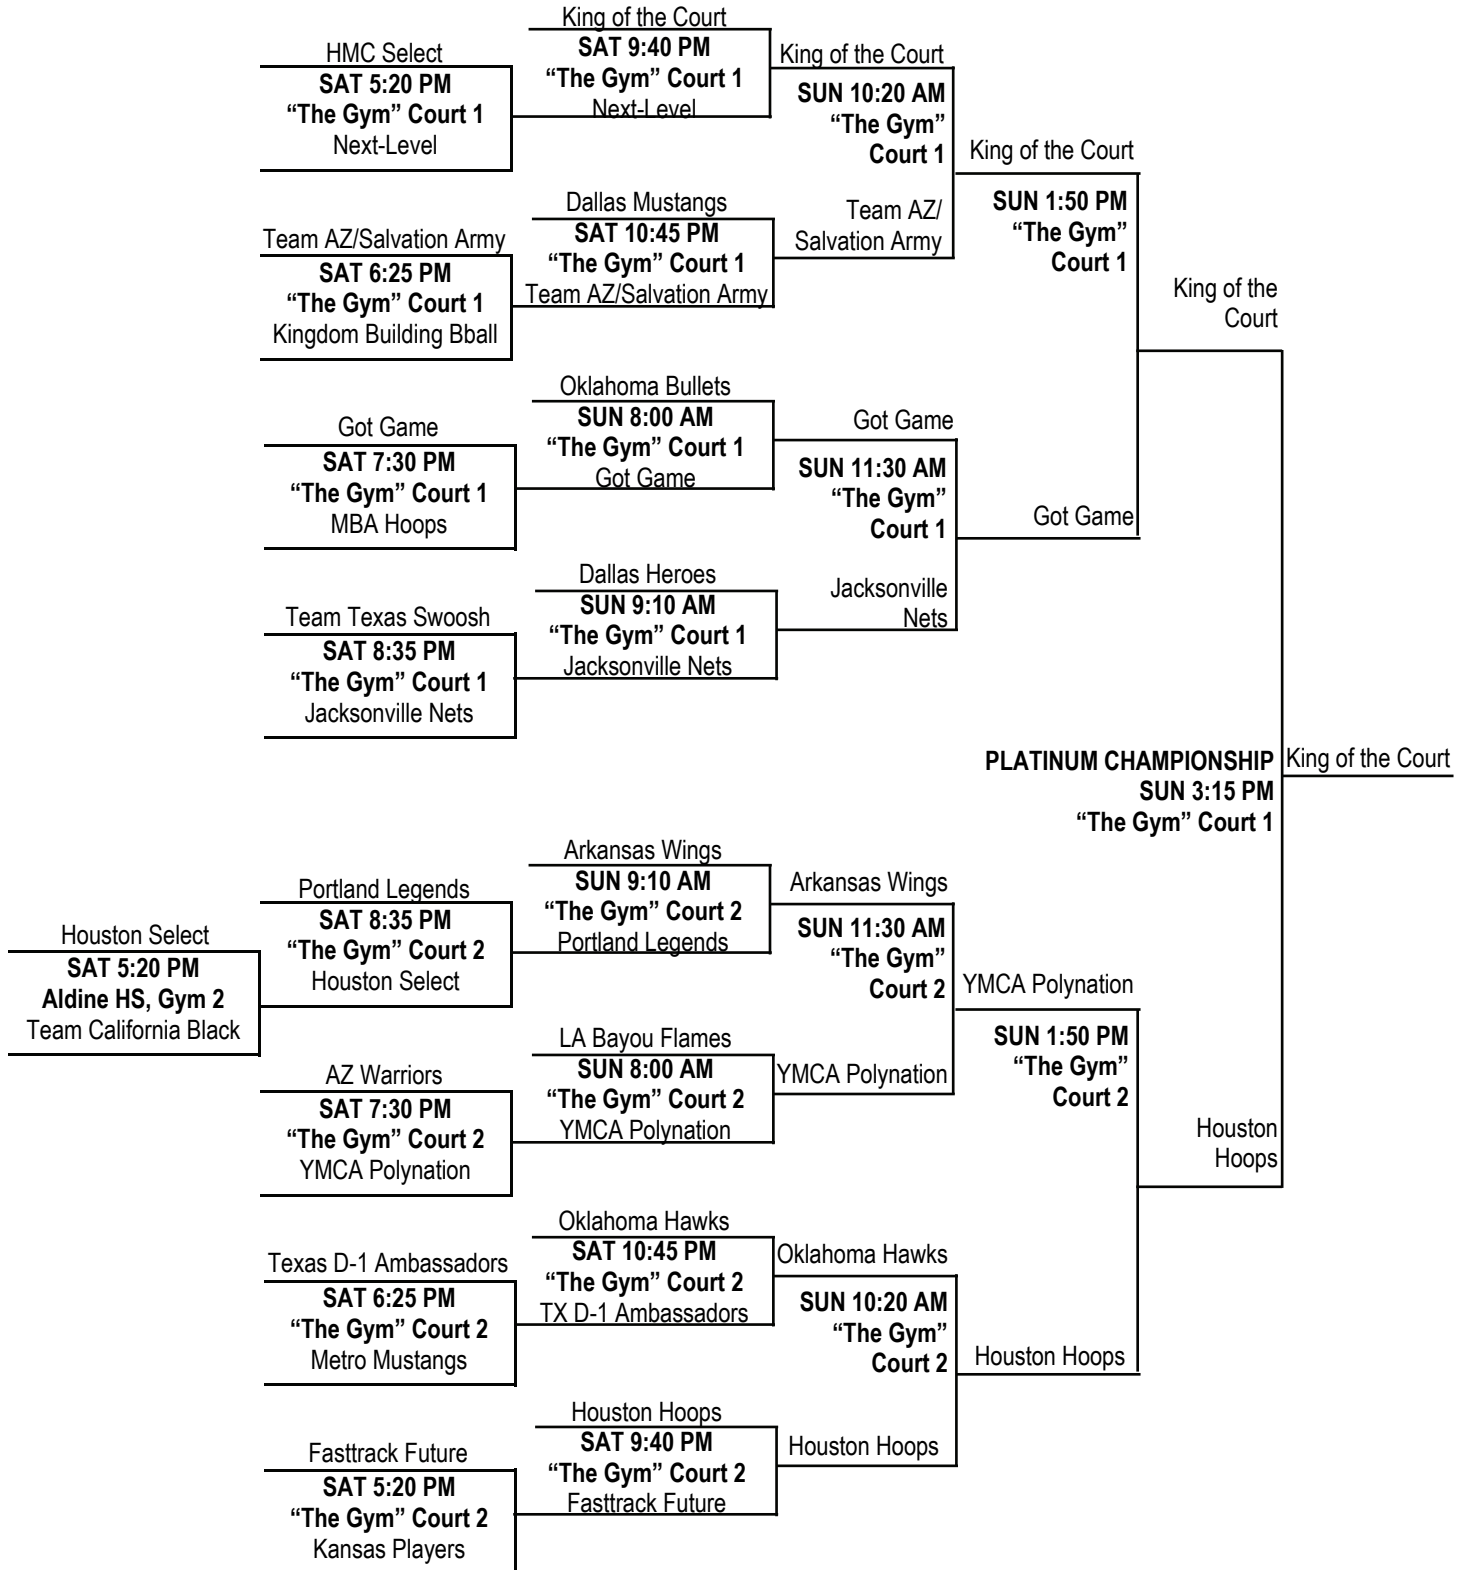

14U-Under Platinum Division Championship