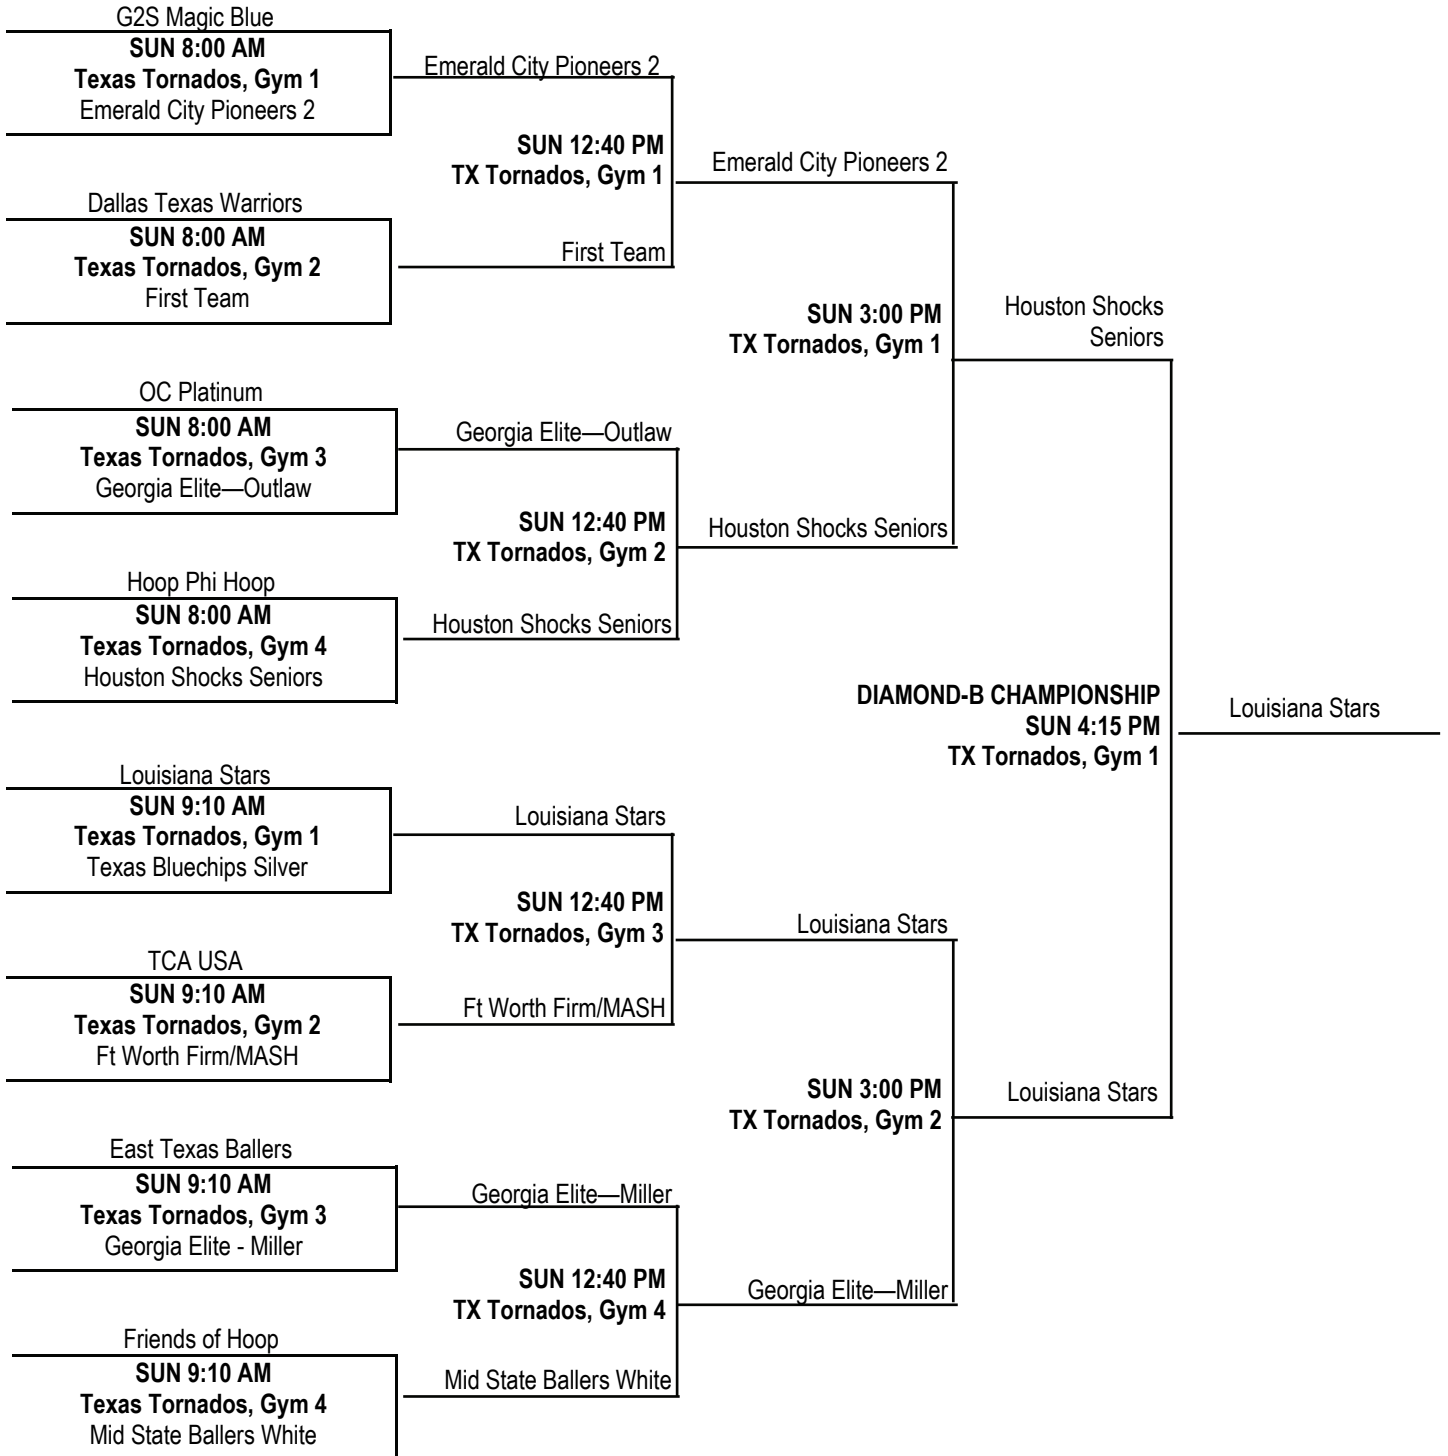

17-Under Diamond-A Championship

17-Under Diamond-B Championship

17-Under Diamond-C Championship

16-Under Pool Key

GG3 43 Hoops	V2 Gateway Basketball Club Blue	T1 Oregon Lords
BB1 Alabama Challenge	K3 Gateway Basketball Club White	P2 PBC
E2 Arizona Celtics	O3 Georgia Blazers	Z1 Portland Legends
CC1 Arizona Premier Basketball Club	M2 Georgia Kings	W3 RGV Ballers
L1 Arizona Stars	Q1 Georgia Select	A1 Rising Stars Gold
JJ2 Arkansas Rockets	B3 Georgia Stars Black	G2 Rising Stars of America
E1 Arkansas Wings	C1 Georgia Stars Blue	W2 Rockerfellas
F1 Atlanta Celtics Gold	FF1 Georgia Stars White	II3 Rockets
CC3 ATX	I3 Gold Coast	L2 Sacramento Raiders
V3 Austin Thunder	L3 Gulf Coast Blue Chips	EE3 San Antonio Celtics Select
Y2 Bakersfield Gladiators	Q3 High Intensity	GG2 San Antonio Rohawks Black
HH3 Bay Area Elite	I1 Houston Hoops	Z2 San Antonio Rohawks Red
B2 Bay Area Select	FF3 Houston Indians	M3 San Antonio Scorpions
J1 Birmingham Storm	E3 Houston Knights	O2 San Antonio Tornados
R1 Boulder Titans BC	J3 Houston Lynx White	II2 SF Rebels
CC2 Brandon Bolts	R3 Houston Shocks	W1 Smyrna Stars Gold
J2 BTI North	JJ3 I-20 Sports	Y1 Southwest Celtics
Z3 BTI South	A3 IEBP	H1 SYF Indiana Rising Stars
U1 California Supreme	Y3 IOCB	AA2 Team Jones
D1 Carolina Celtics	V1 Jackson Panthers	X2 Team Shockaz
H3 Centex Shooters	N3 Louisiana Lakers	B1 Team STAT
T2 Chattanooga Thunder	DD3 Louisiana Select Thompson	EE1 Team Texas Netburners
A2 Dallas Heroes	II1 M33M Future	AA3 Team Texas South Blue
O1 Dallas Mustangs White	DD2 Marietta Heat	Q2 Team Texas Swoosh
DD1 Dallas Showtyme	JJ1 Marquis Daniels Showtime Ballers	K2 Texas Ambassadors Houston
S2 Dallas Texas Warriors	N1 Martin Brothers Select	F3 Texas Bluechips Orange
D3 East Texas Ballers	G1 Meanstreets	C3 Texas Bluechips Select 2
I2 El Paso Lightning	C2 MidSouth Prospects	GG1 The Alabama Elite
P1 Fast Break USA	N2 N Motion	P3 Total Package
F2 FBC Perris	H2 Net Gain Sports	HH1 TX Select
BB3 Friends of Hoop	BB2 New Orleans Panthers	X1 Urban DFW
AA1 Full Court Athletes	S1 Next Level Australia	M1 Utah Pump N' Run Red
FF2 Full Package	EE2 North Mississippi Wildcats	D2 Utah Pump N' Run White
T3 G2S Magic Red	HH2 Northside Mavericks	K1 West Coast All Stars
U3 G2S Southwest Cavaliers	S3 NW Houston Rebels	R2 West Valley Finest
G3 Garland Jaguars Elite	X3 Oklahoma Heat	U2 YBP