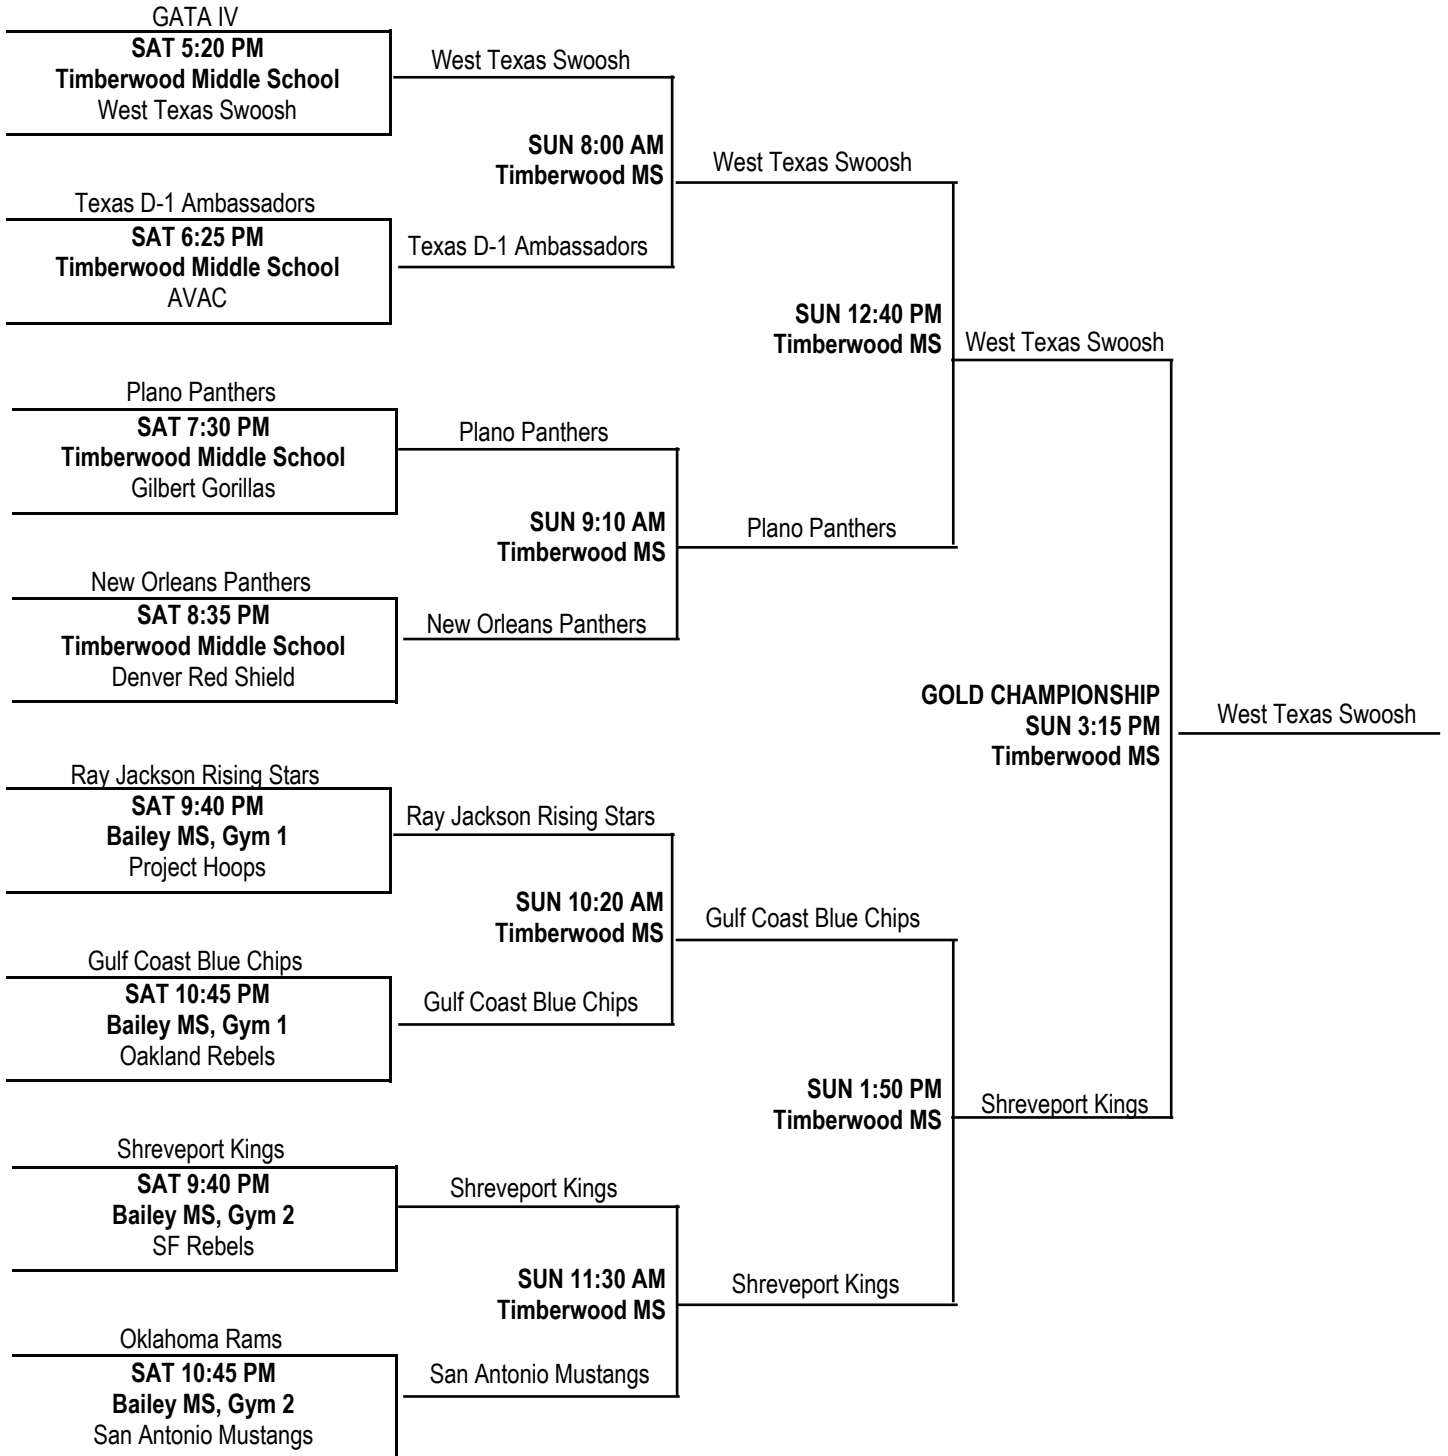

12-Under Gold Division Championship