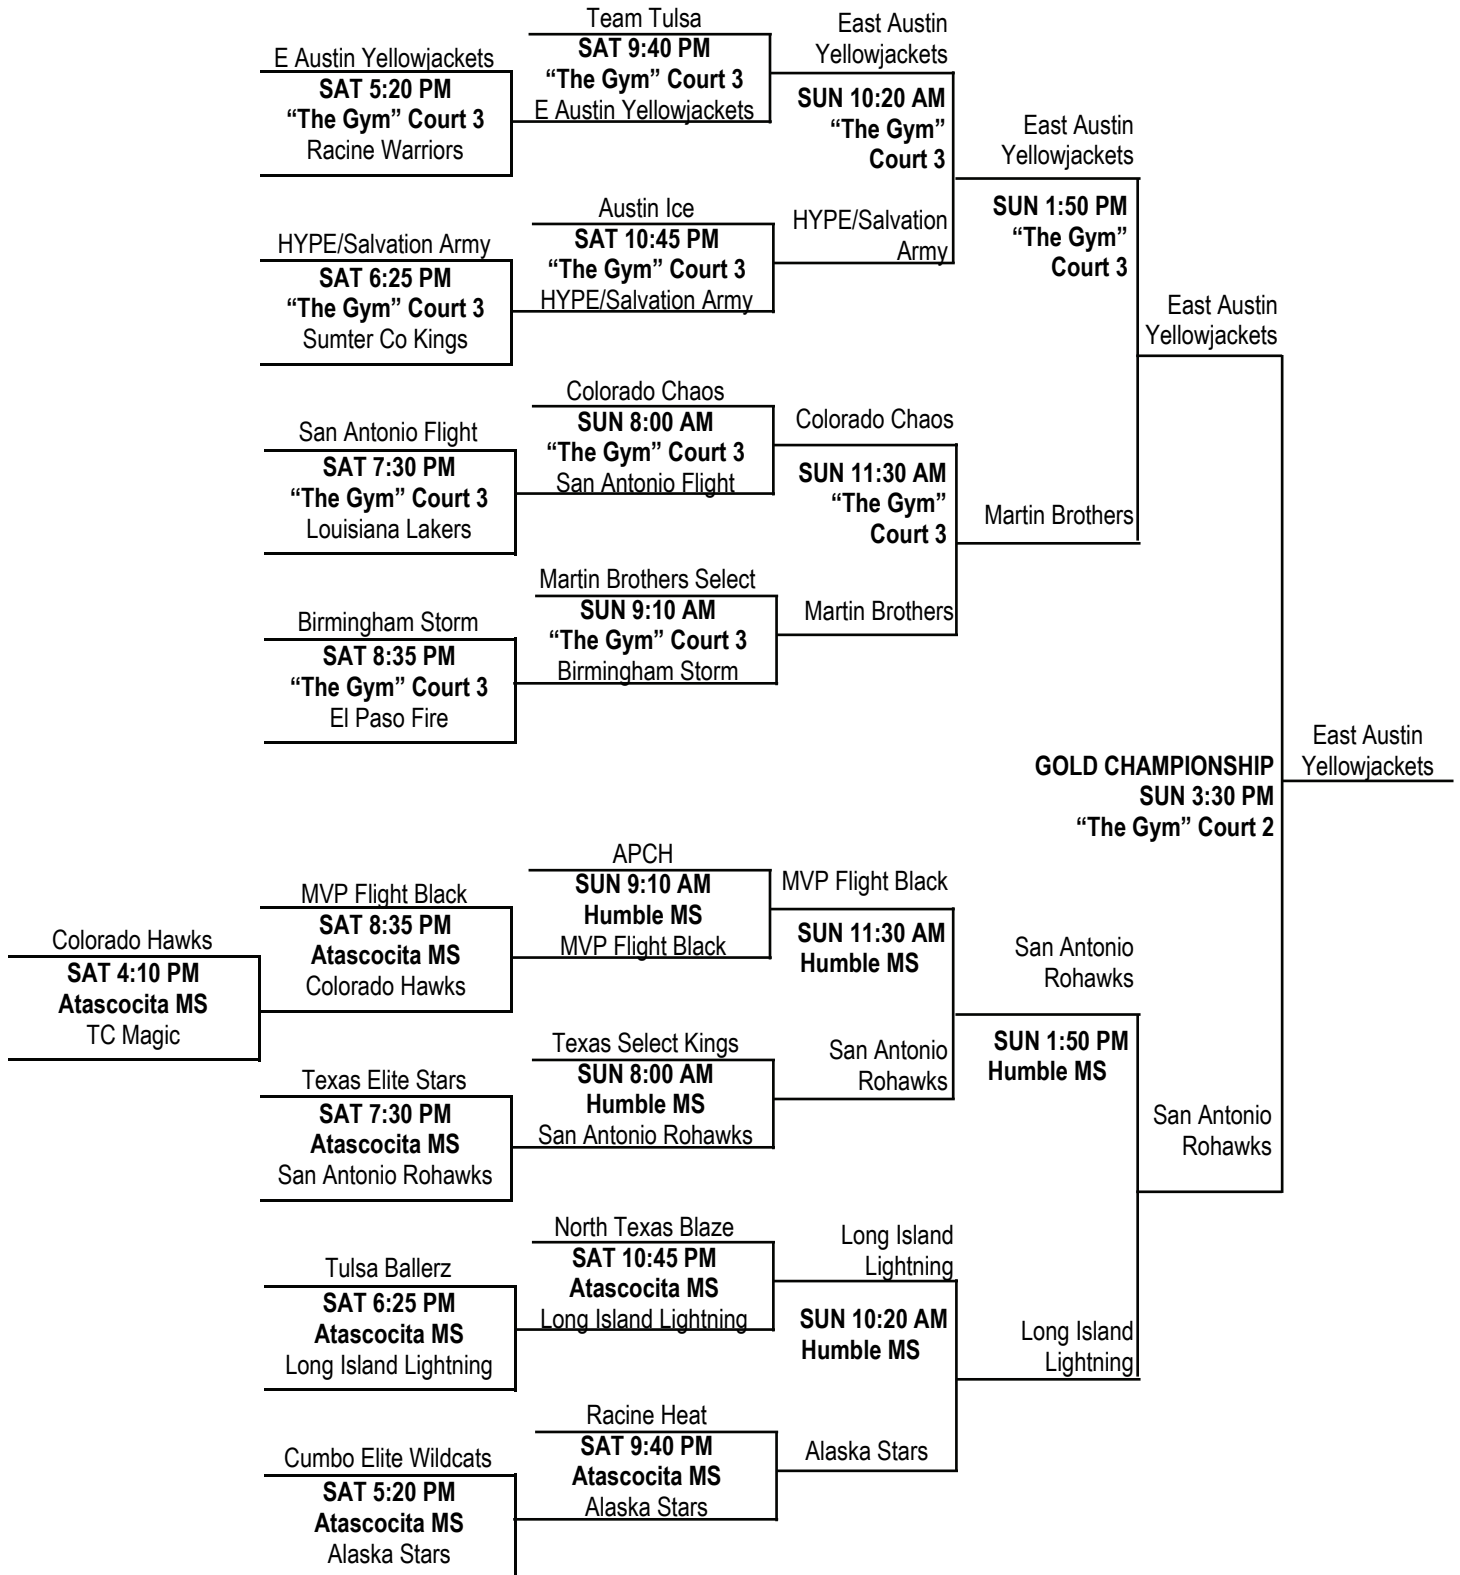

14U-Under Gold Division Championship

14U-Under Silver Division Championship

13-Under Pool Key

K1	43 Hoops
L1	5onFive
H2	Alaska Stars
B3	AVAC
L3	Beaumont Hoopstars
O3	Capitol City Tigers
J1	Cavs
D1	Chicago Summit
J2	Colorado Hawks
P2	Cumbo Elite Wildcats
D2	Dallas Hoyas
K2	Dallas Mustangs 2012
E2	El Paso Lightning
C3	Flyboys
H1	Fort Worth Soldiers
F3	G2S Wildcats
B1	Garner Road Bulldogs
C1	Georgia Elite
A2	Hollywood Buccaneers
N1	Houston Hoops
M3	Houston Inner City Cougars
E3	Houston Kings
I2	ISTIBC Allstars
G1	Joe Johnson Heat