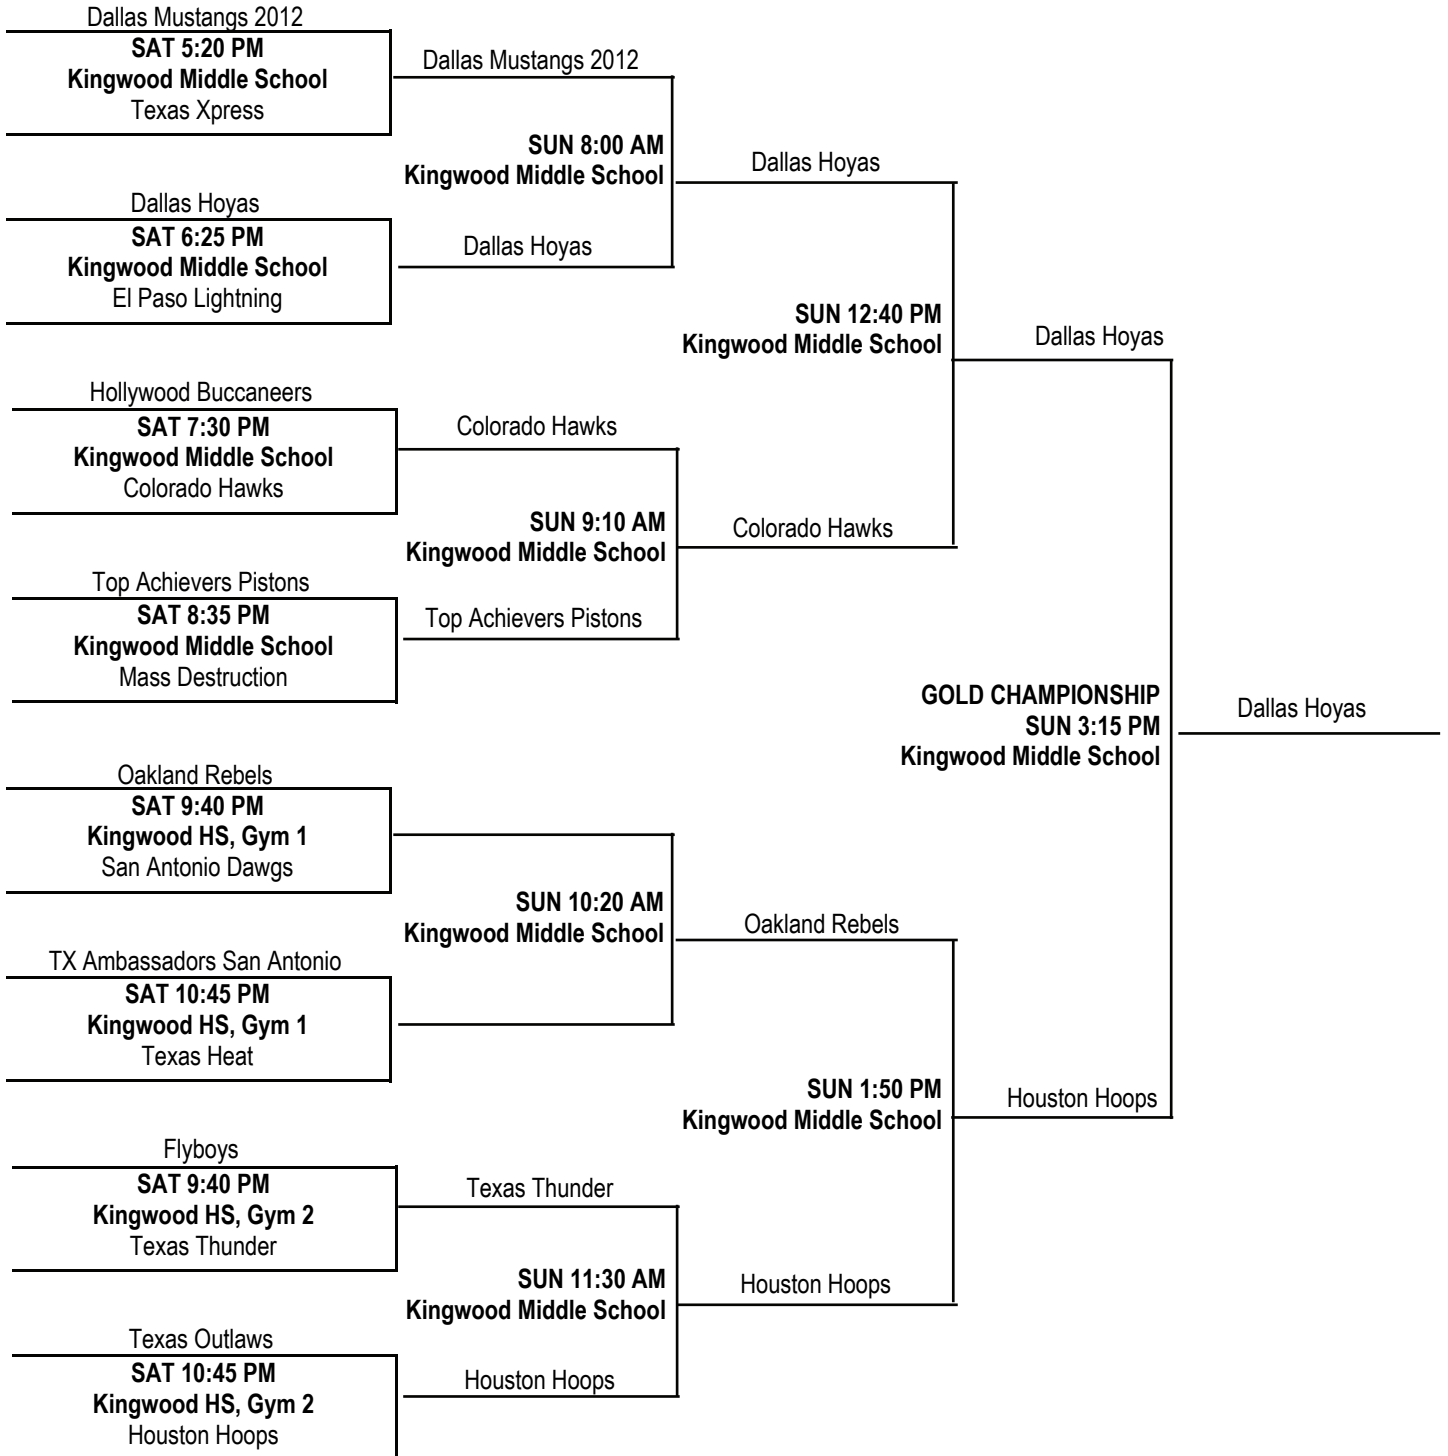

13-Under Gold Division Championship