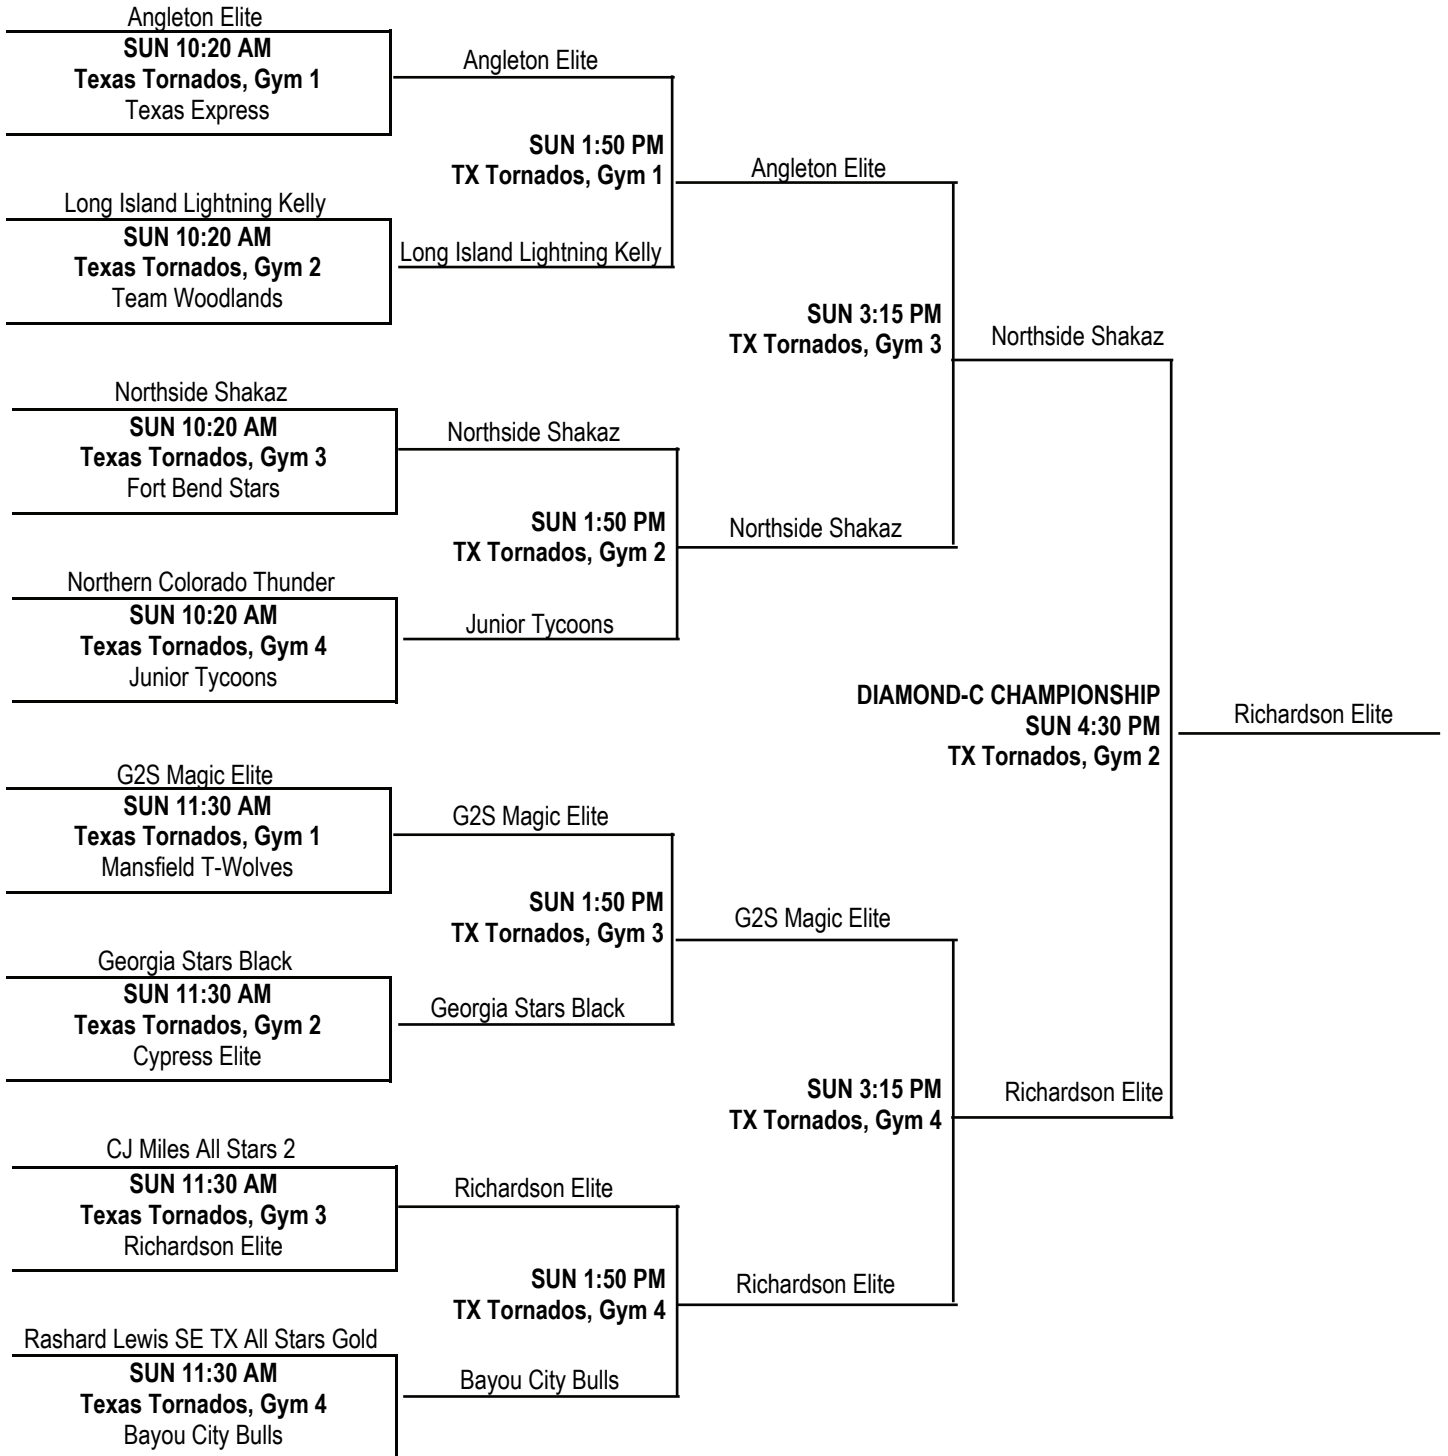

17-Under Diamond-C Championship