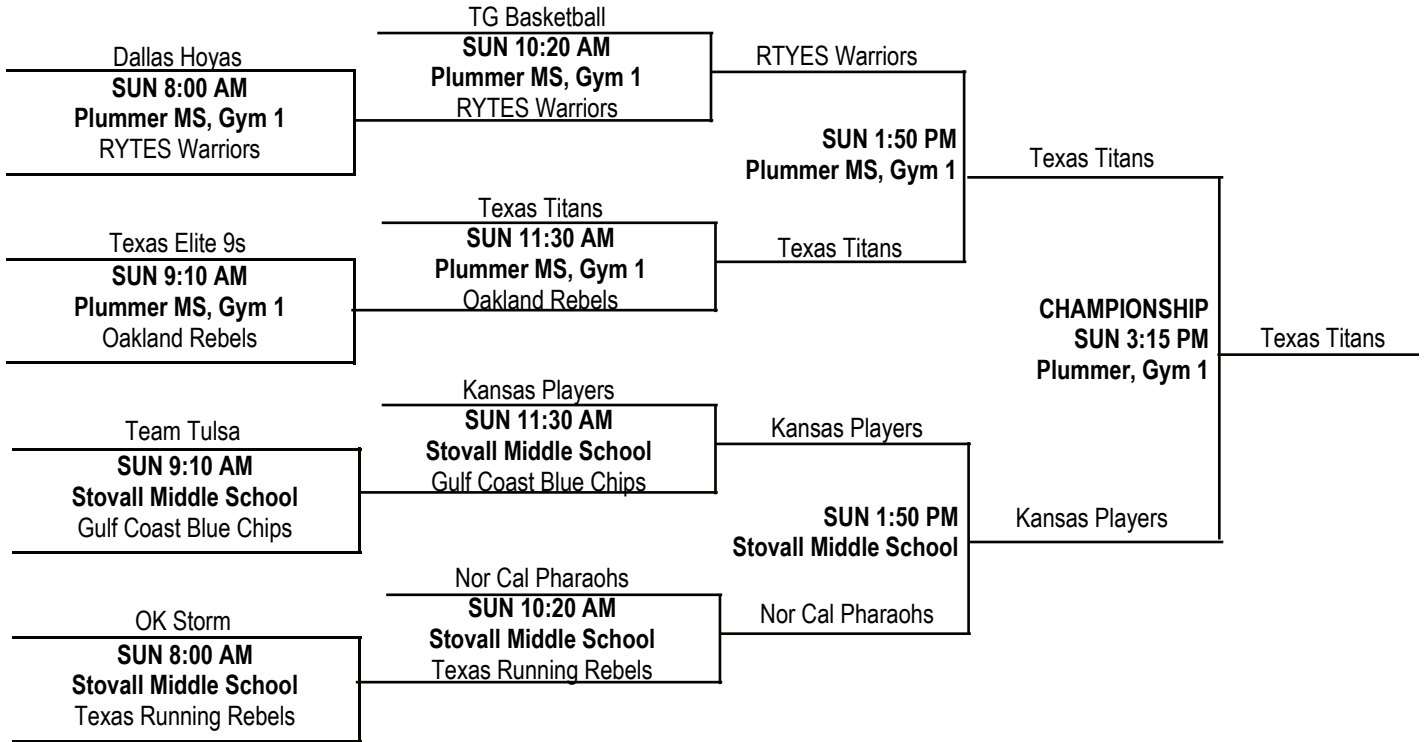

10-Under Platinum Championship