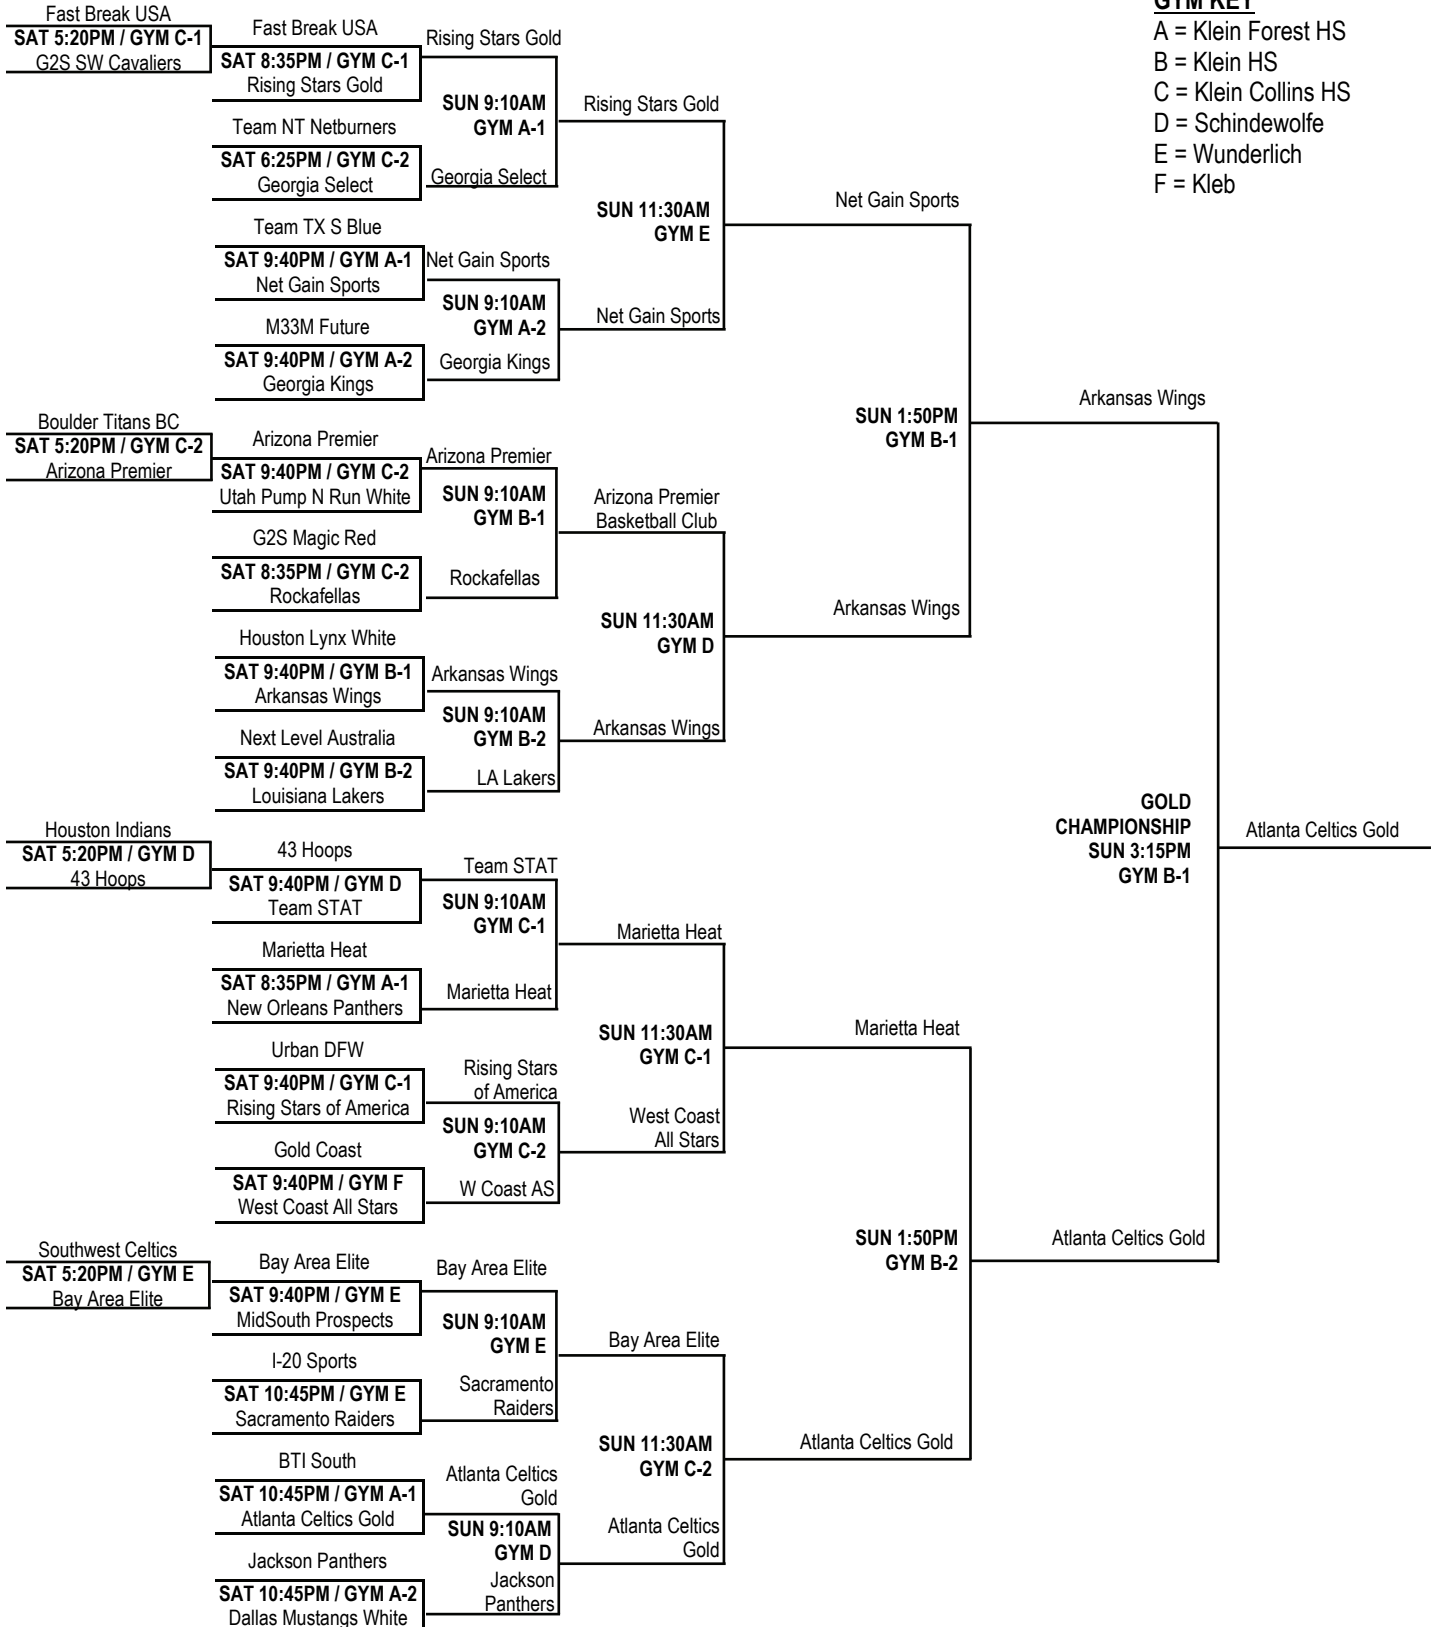

16-Under Gold Championship

GYM KEY

- A = Klein Forest HS
- B = Klein HS
- C = Klein Collins HS
- D = Schindewolfe
- E = Wunderlich
- F = Kleb