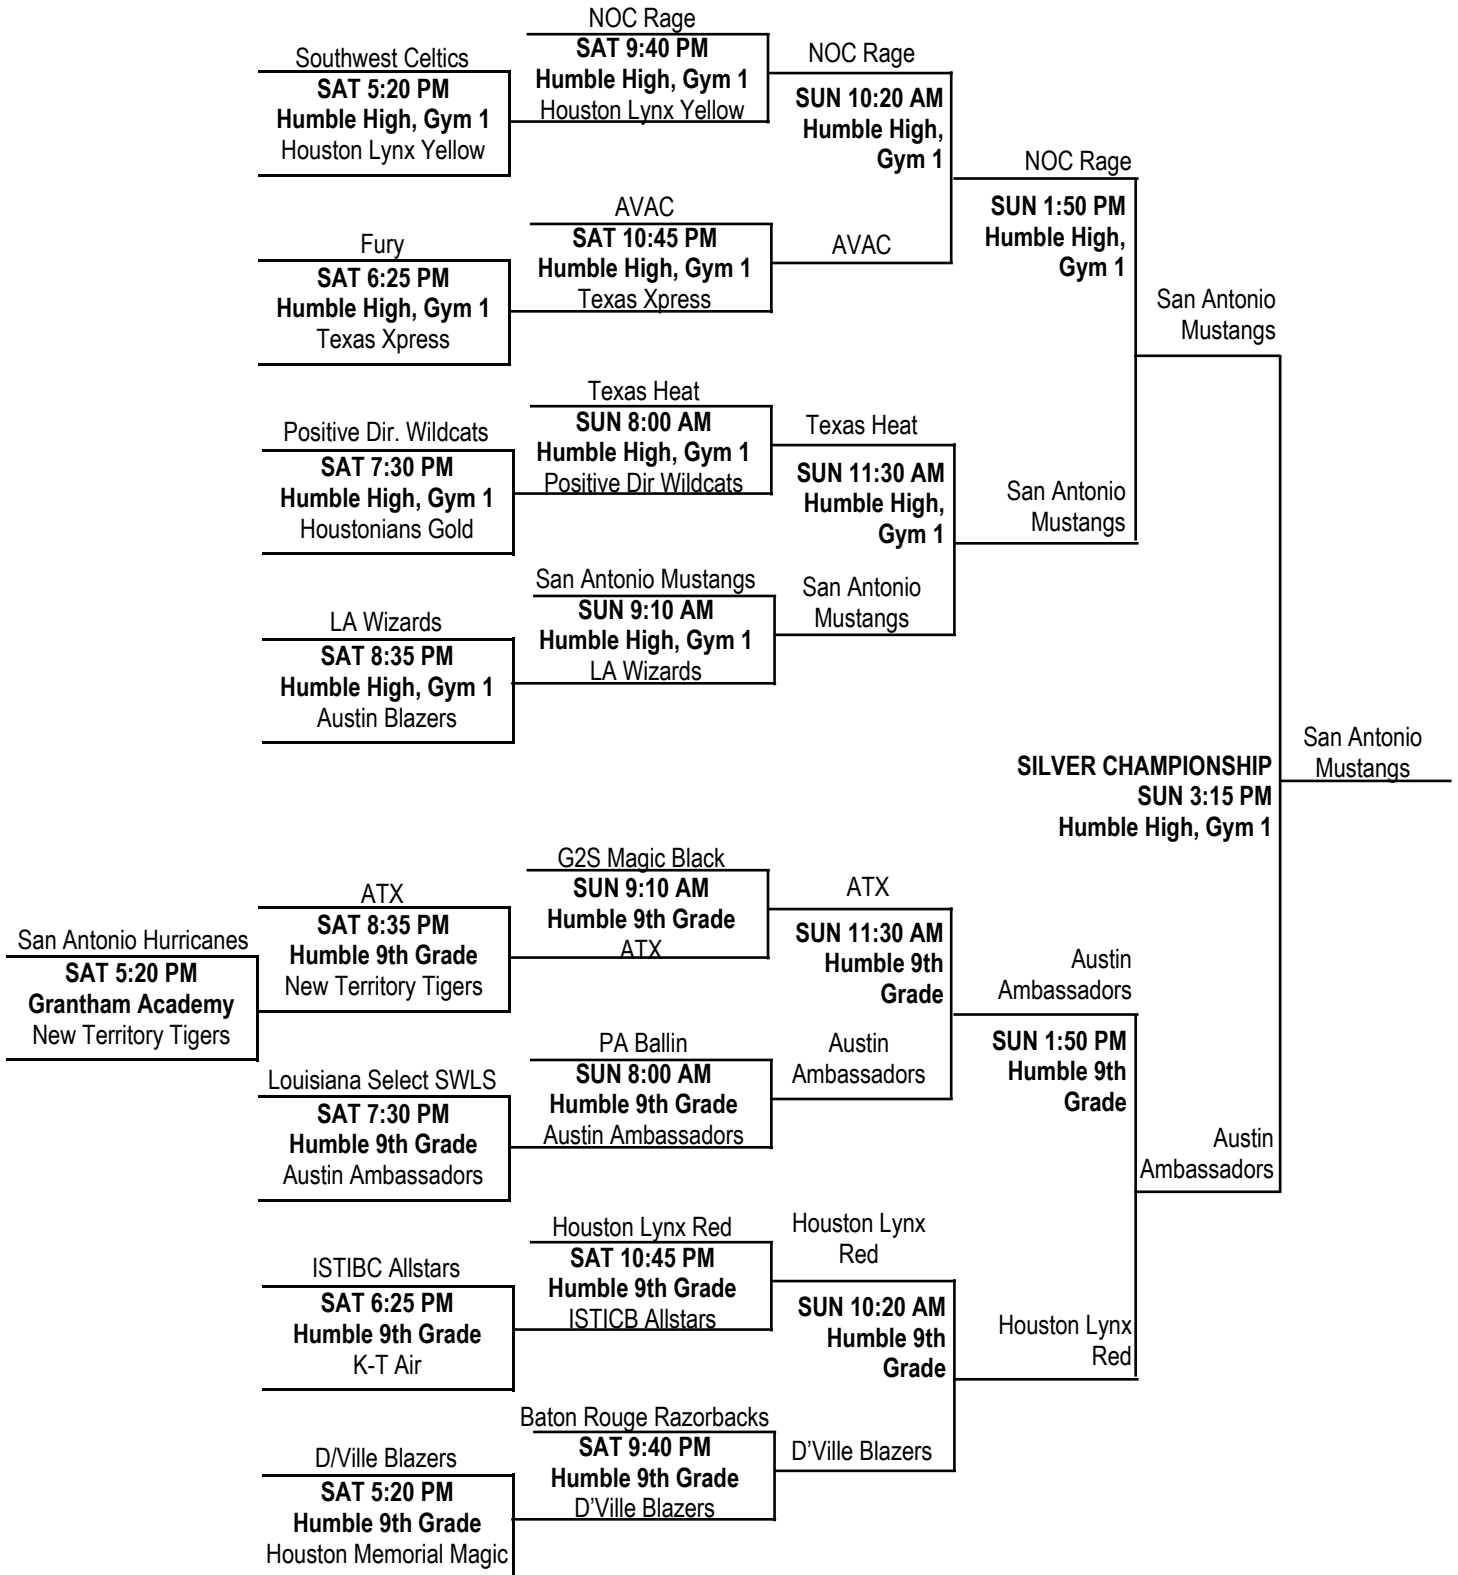

14U-Under Gold Division Championship

14U-Under Silver Division Championship

13-Under Pool Key

K1	43 Hoops
L1	5onFive
H2	Alaska Stars
B3	AVAC
L3	Beaumont Hoopstars
O3	Capitol City Tigers
J1	Cavs
D1	Chicago Summit
J2	Colorado Hawks
P2	Cumbo Elite Wildcats
D2	Dallas Hoyas
K2	Dallas Mustangs 2012
E2	El Paso Lightning
C3	Flyboys
H1	Fort Worth Soldiers
F3	G2S Wildcats
B1	Garner Road Bulldogs
C1	Georgia Elite
A2	Hollywood Buccaneers
N1	Houston Hoops
M3	Houston Inner City Cougars
E3	Houston Kings
I2	ISTIBC Allstars
G1	Joe Johnson Heat