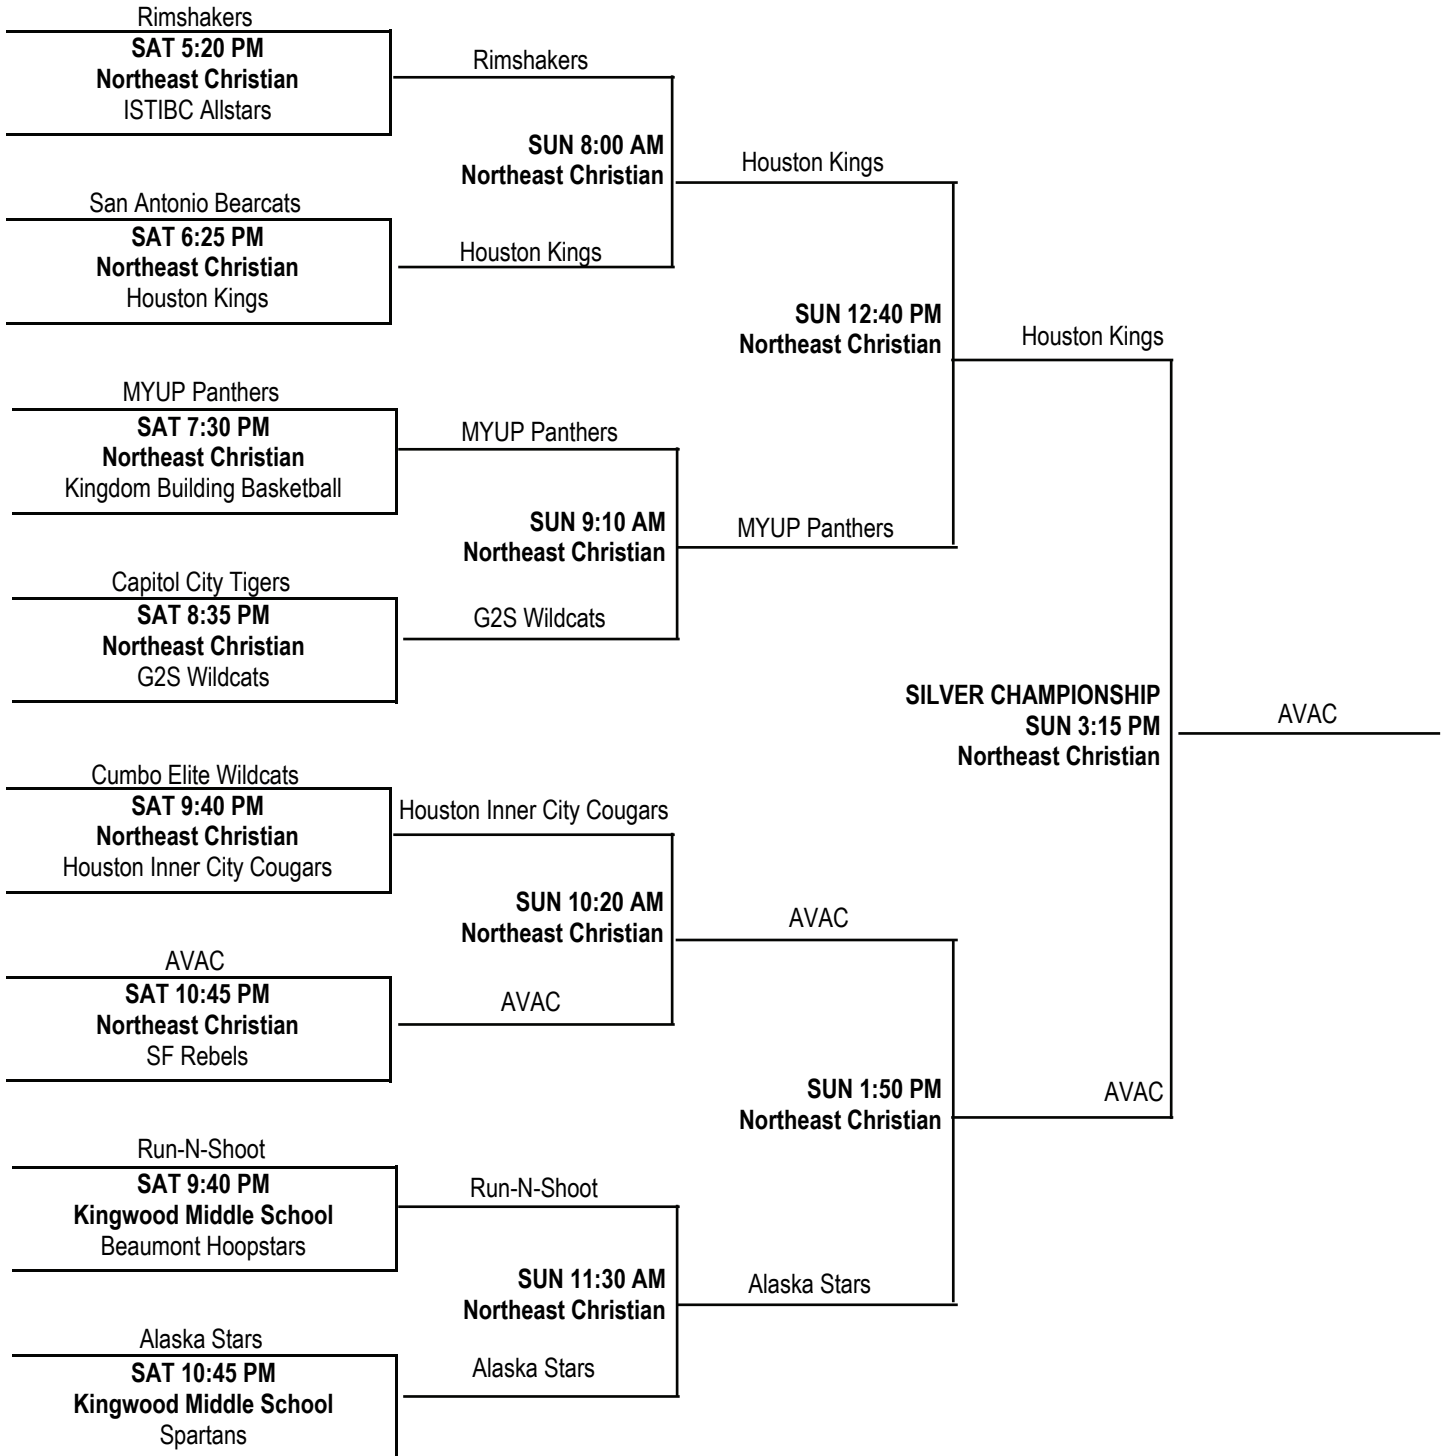

13-Under Platinum Division Championship

13-Under Gold Division Championship

13-Under Silver Division Championship

12-Under Pool Key

N2	Alaska Stars
P1	Austin Blazers
H2	AVAC
G1	Cal Ballers
H3	Clear Lake Jags
B2	Coast 2 Coast North
G3	Cumbo Elite Wildcats
I3	CUTtheNETS
H1	Dallas Mustangs 2013
E1	Denver Red Shield
K2	Dragons
D2	GATA IV
P2	Gilbert Gorillas
B3	Gulf Coast Blue Chips
C3	Houston Cowboys
A1	Houston Defenders
B1	Houston Hoops
J3	Houstonians - Silver
A3	Killeen Ambassadors 2
D1	Louisiana Eagles
M3	Mansfield Select
N1	Metro All Starz
M1	Milwaukee Running Rebels
L3	MYUP Hurricanes