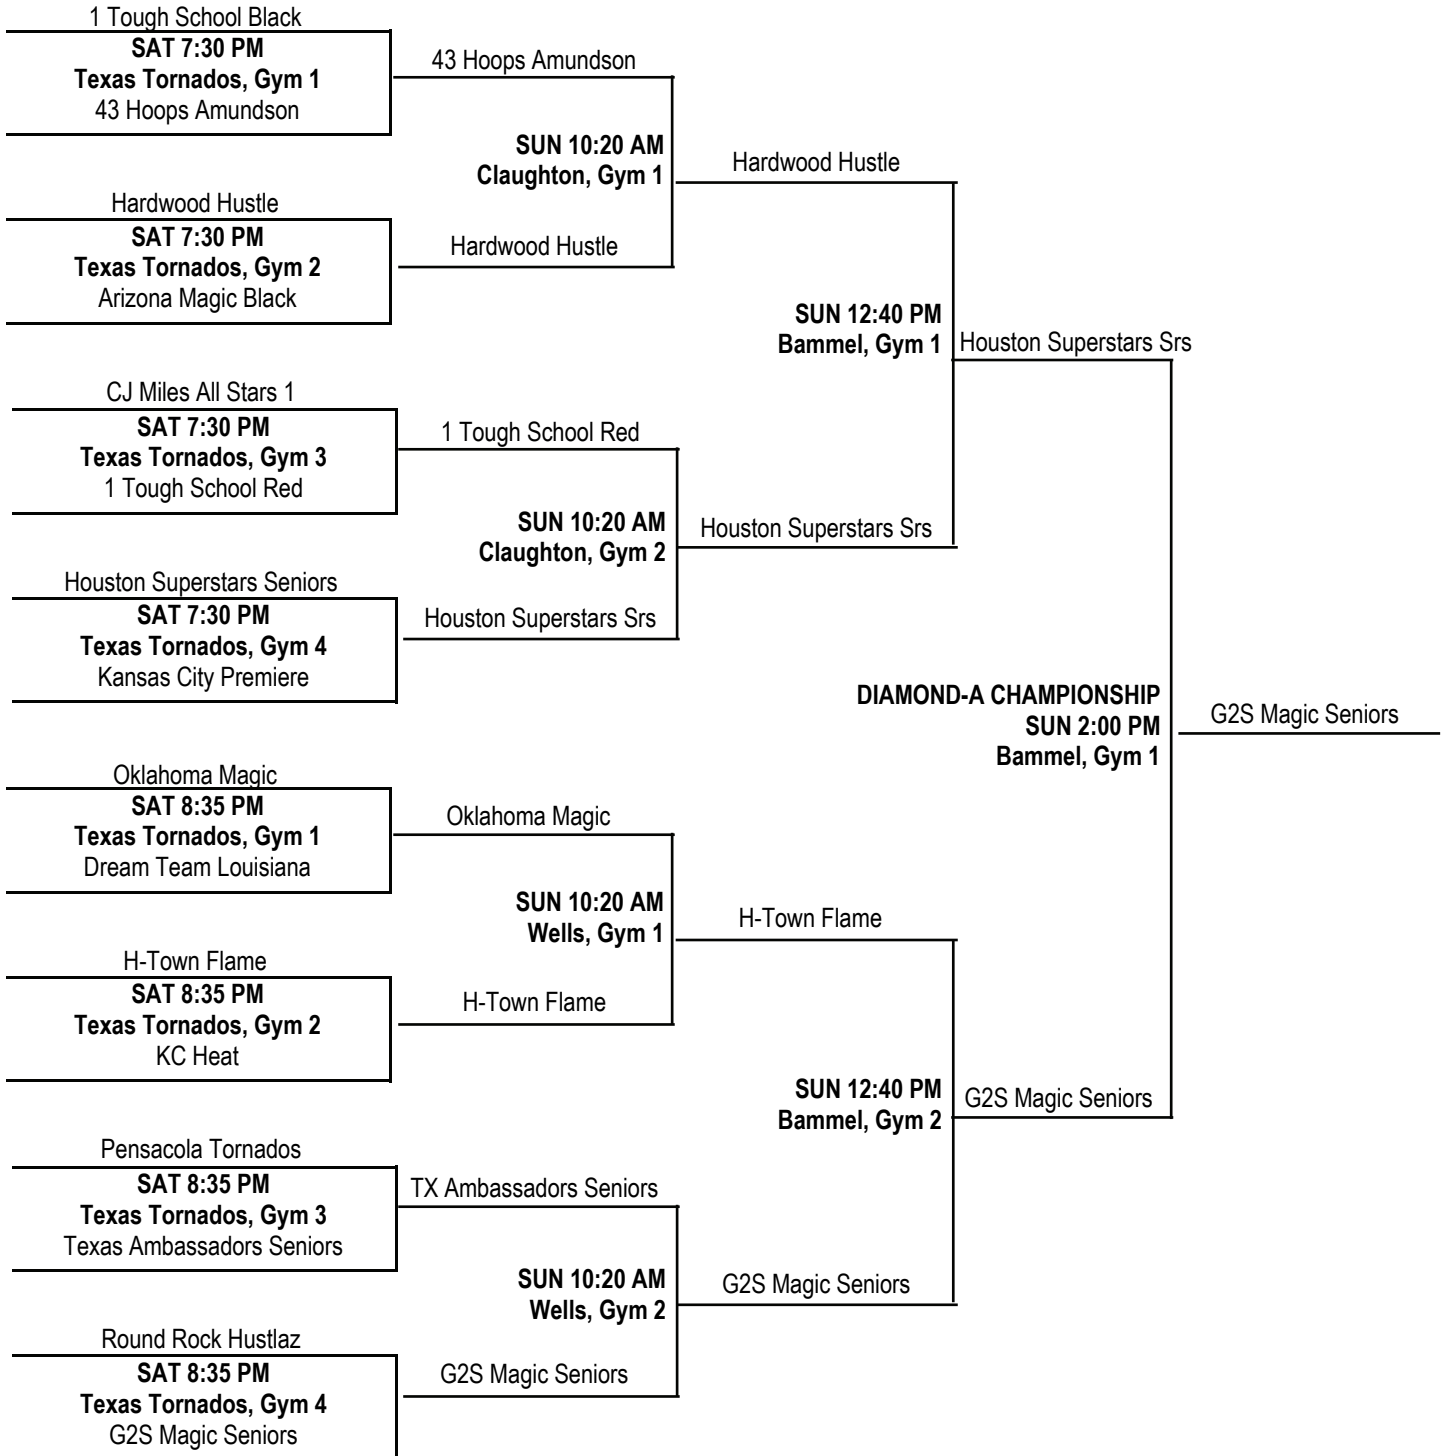

17-Under Diamond-A Championship