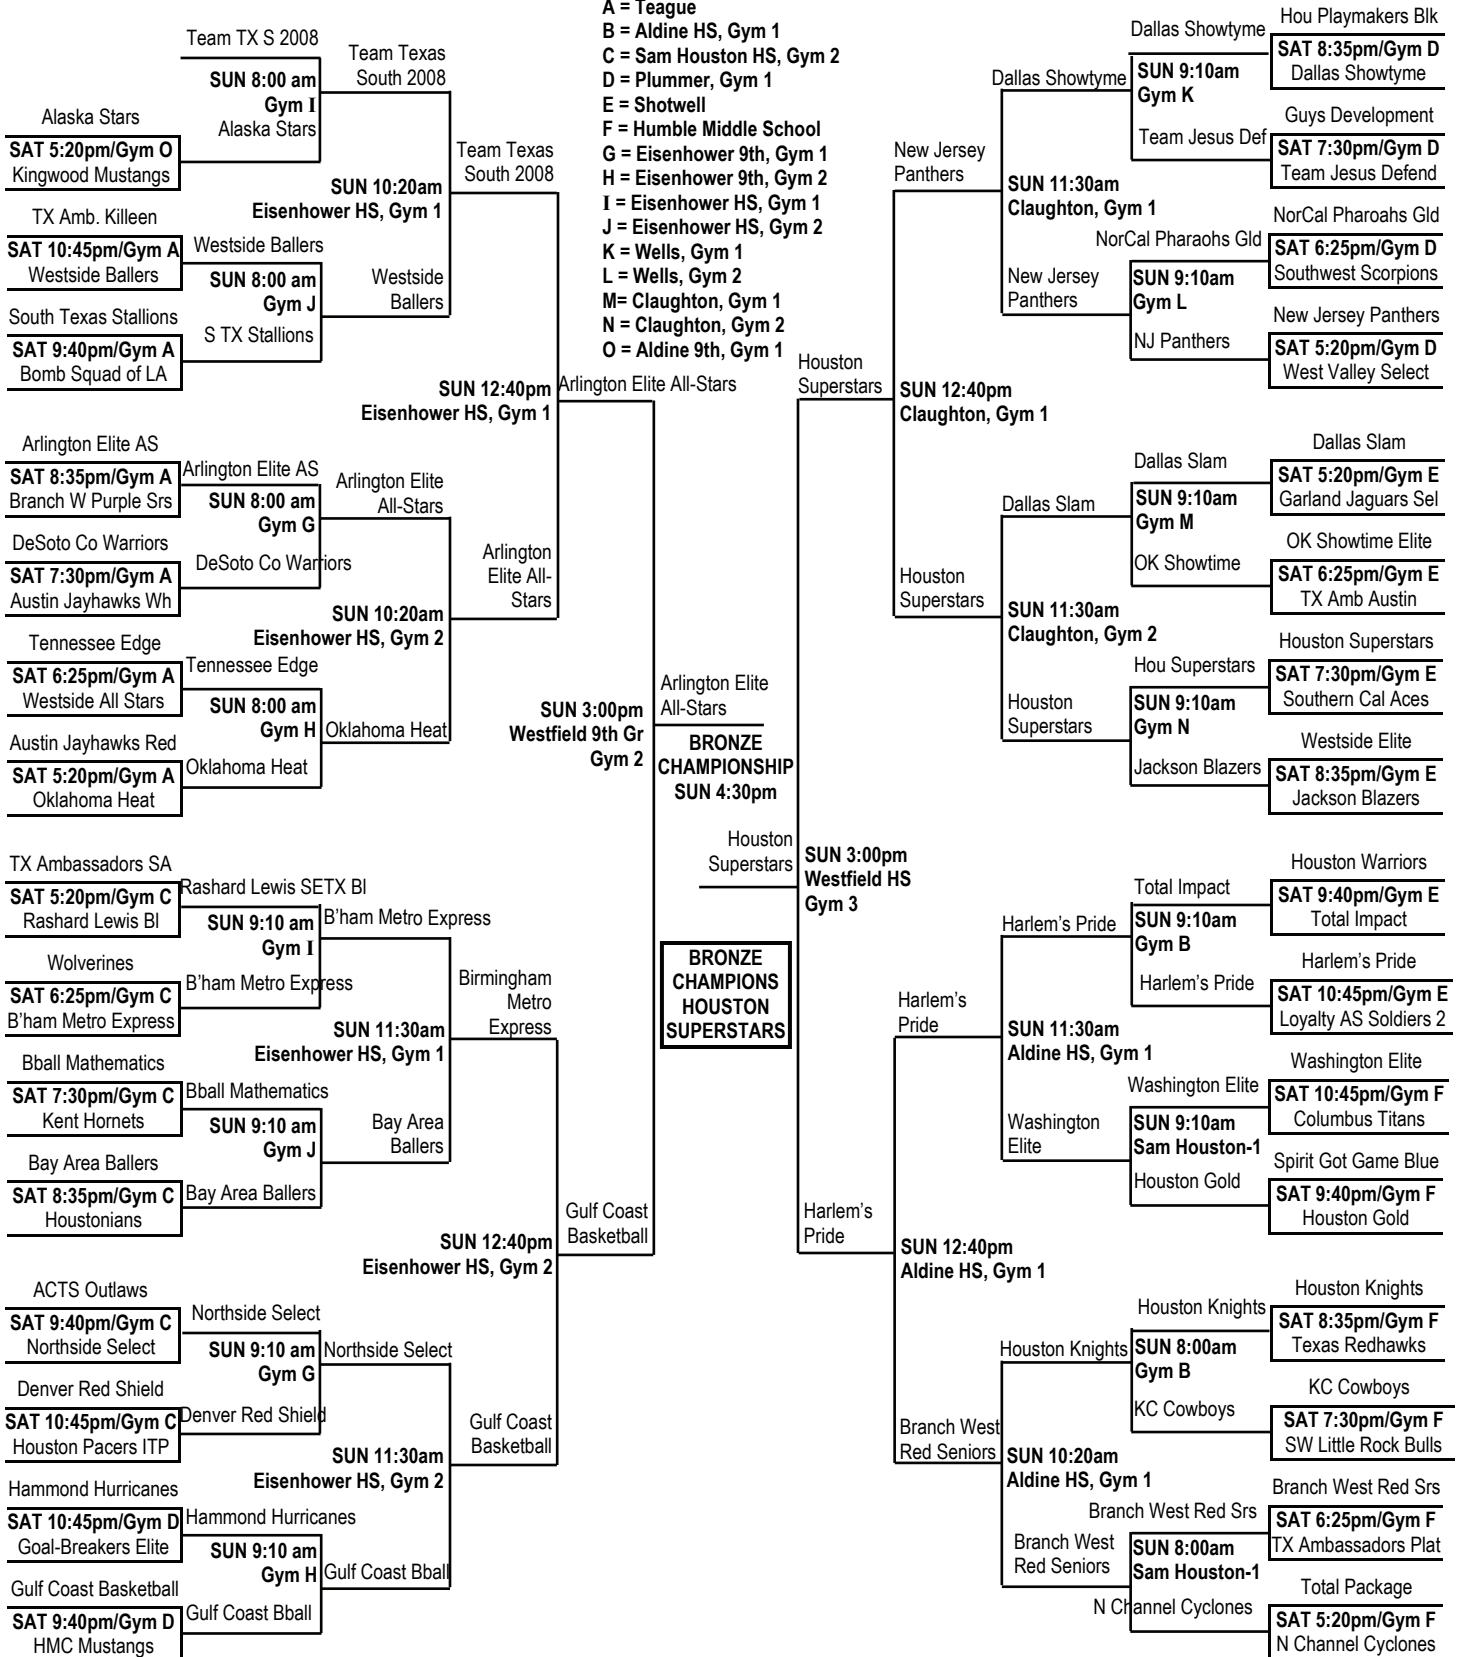

17-Under Bronze Division Championship

GYM KEY

- A = Teague
- B = Aldine HS, Gym 1
- C = Sam Houston HS, Gym 2
- D = Plummer, Gym 1
- E = Shotwell
- F = Humble Middle School
- G = Eisenhower 9th, Gym 1
- H = Eisenhower 9th, Gym 2
- I = Eisenhower HS, Gym 1
- J = Eisenhower HS, Gym 2
- K = Wells, Gym 1
- L = Wells, Gym 2
- M = Claughton, Gym 1
- N = Claughton, Gym 2
- O = Aldine 9th, Gym 1