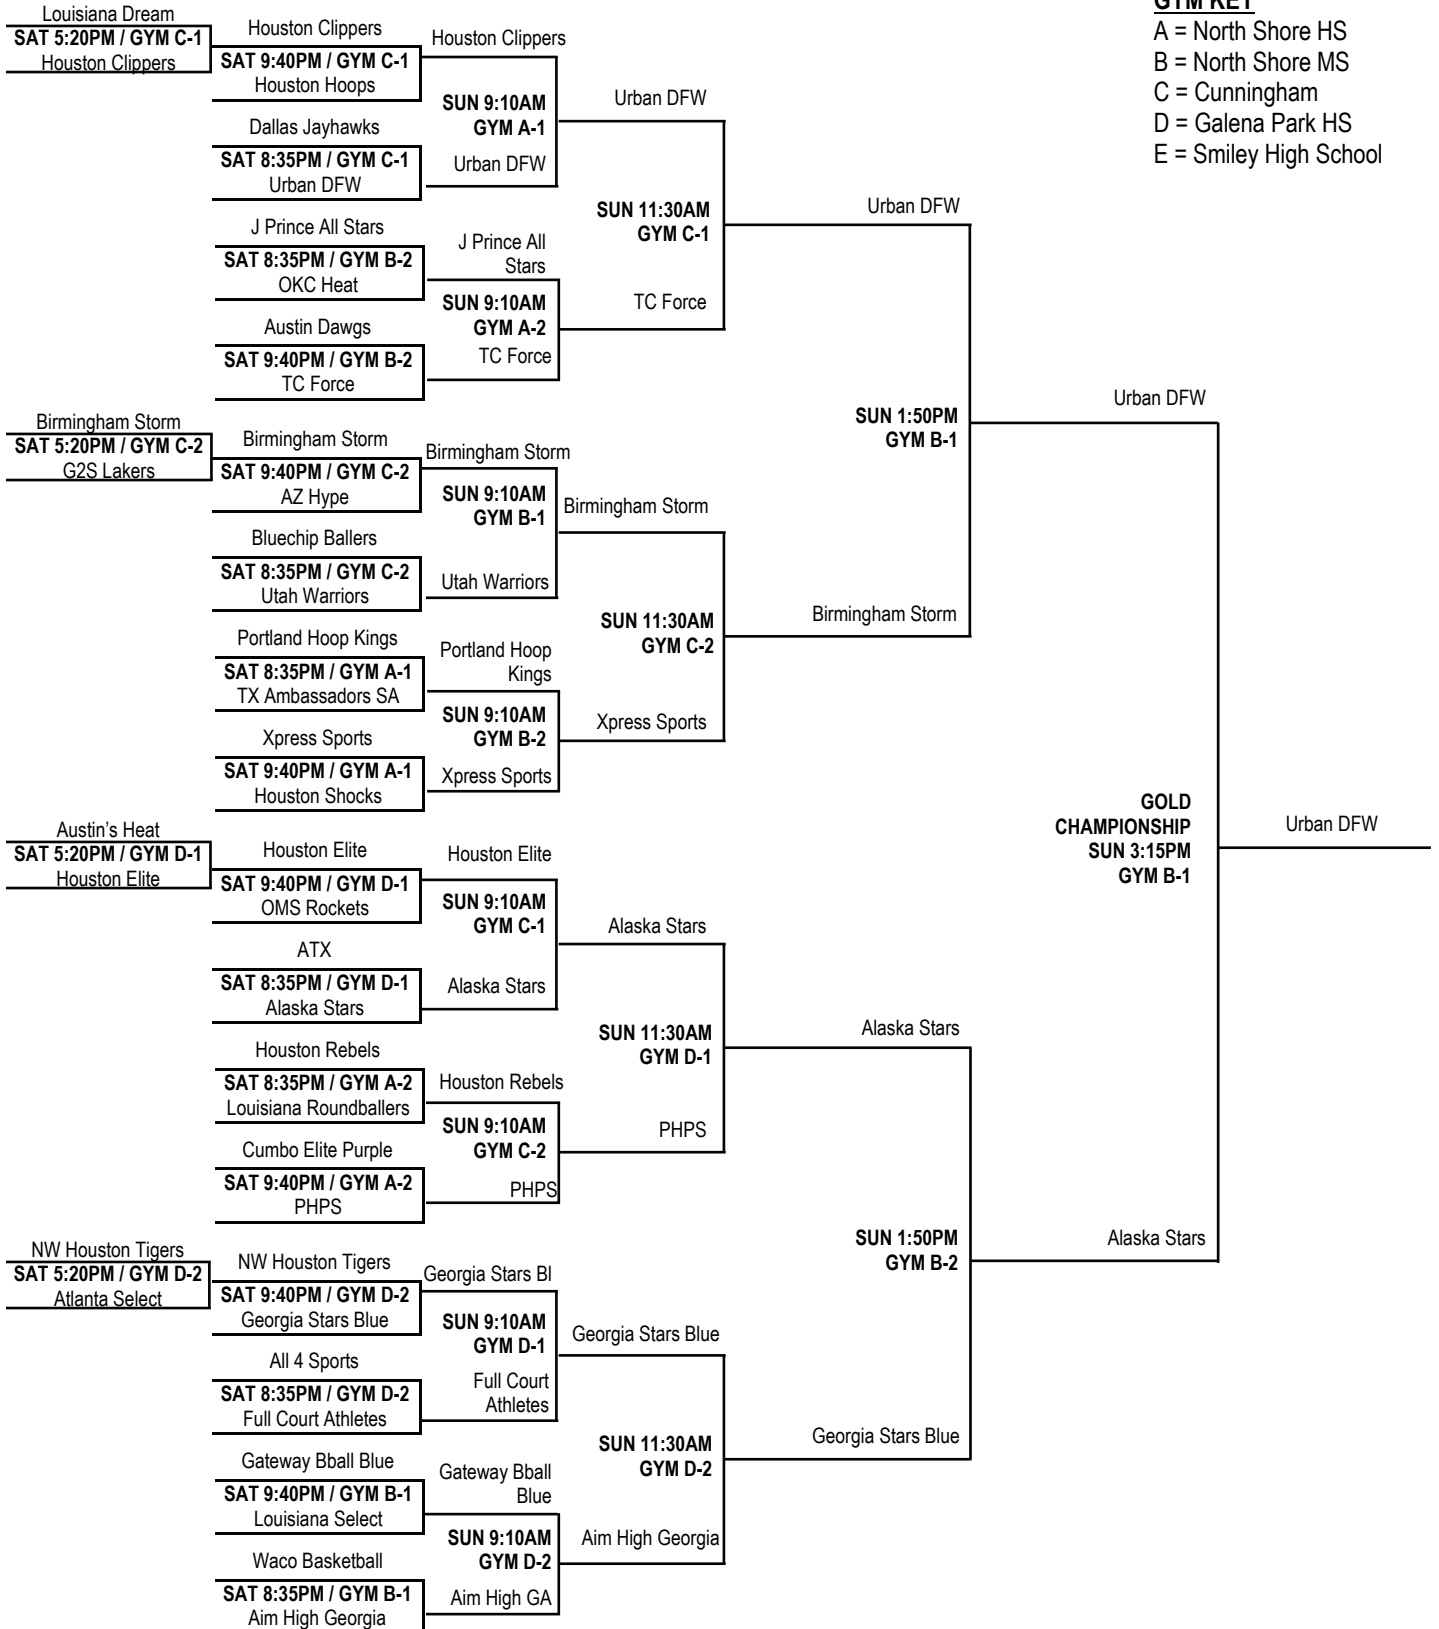

15-Under Gold Championship

GYM KEY

- A = North Shore HS
- B = North Shore MS
- C = Cunningham
- D = Galena Park HS
- E = Smiley High School