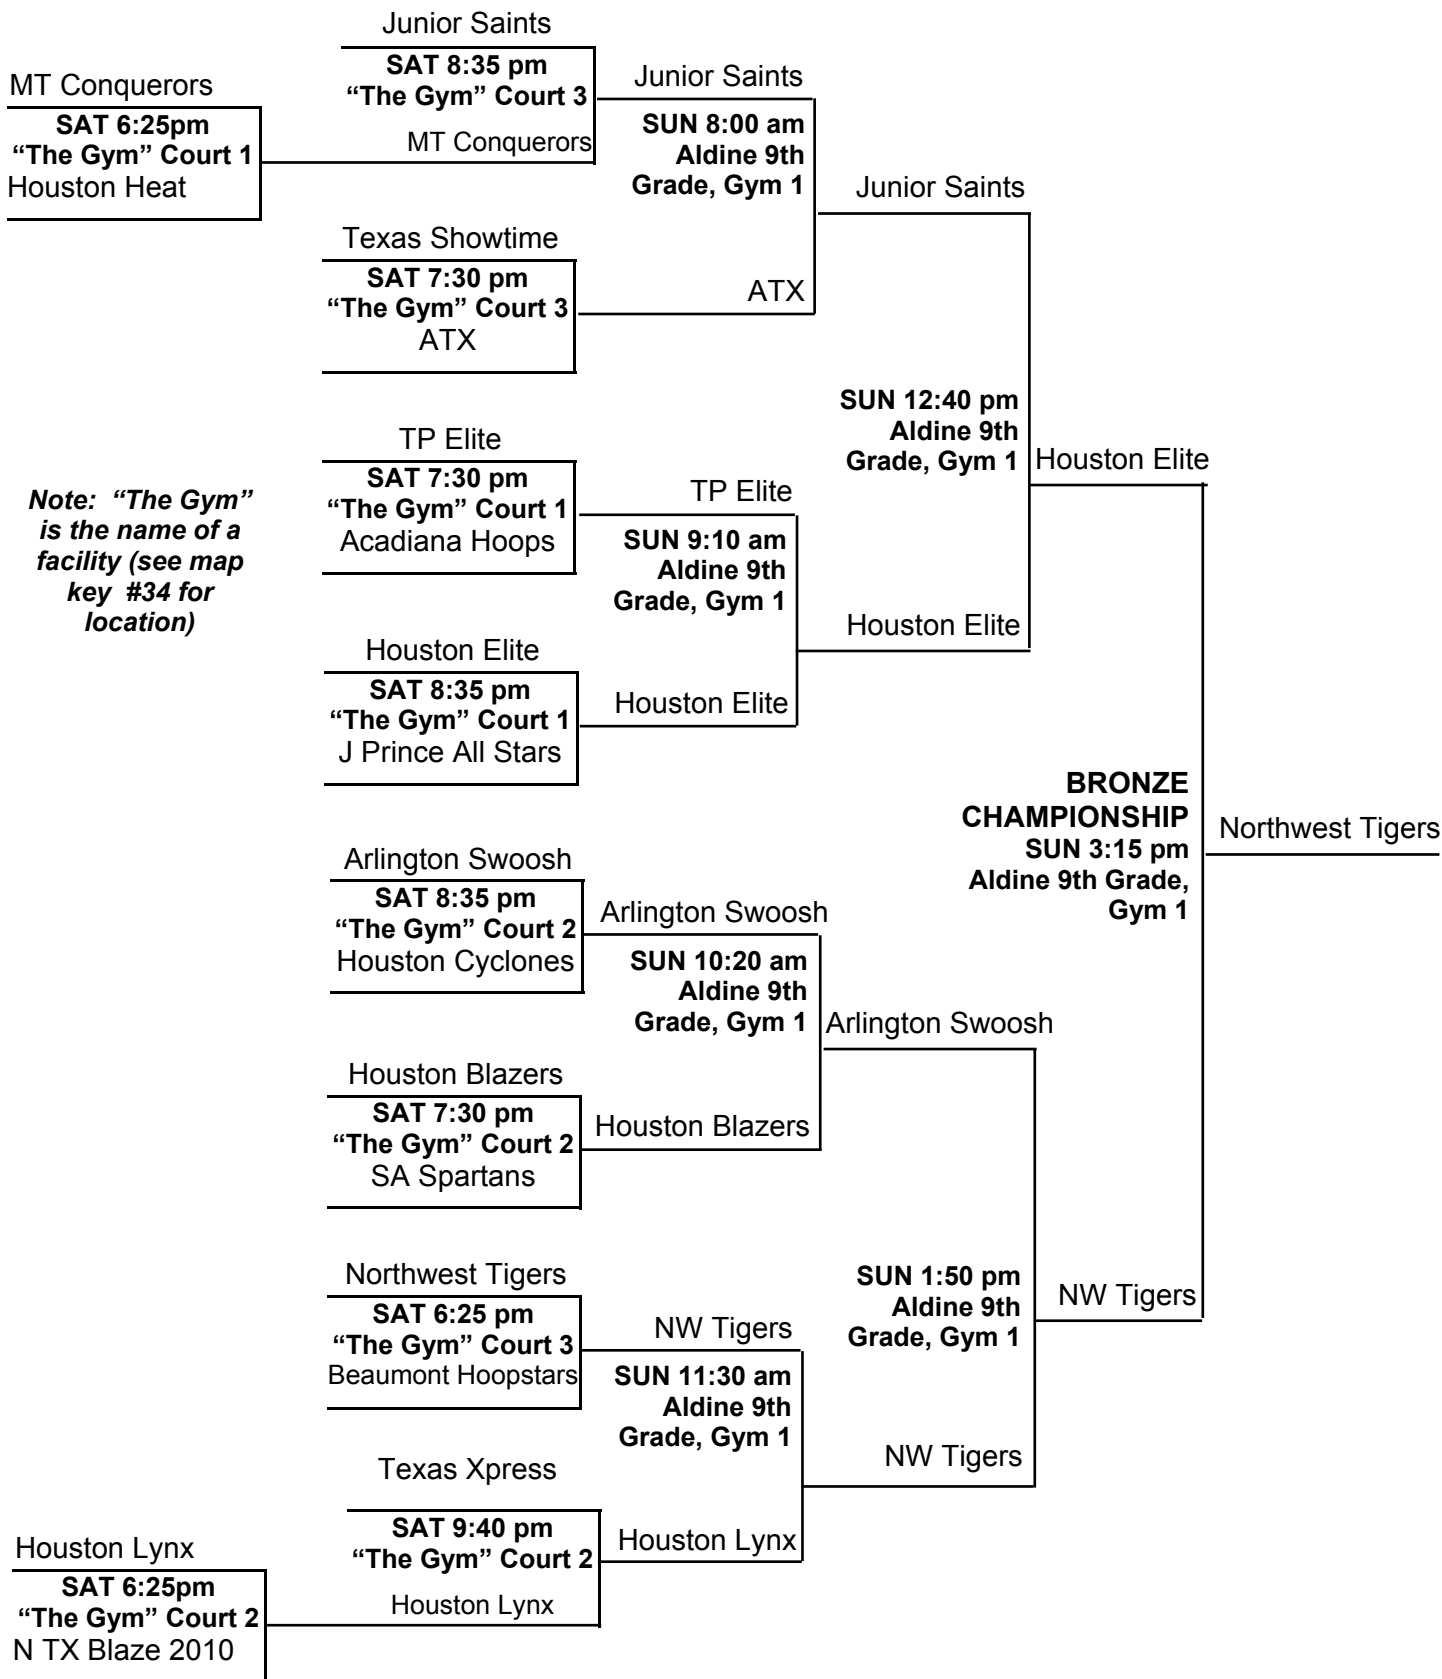

14-Under Gold Division Championship

ALL GAMES AT HUMBLE HIGH SCHOOL

(court # listed next to time)

14-Under Silver Division Championship

14-Under Bronze Division Championship

13-Under Pools

POOL A	POOL B	POOL C
1. Team Next (New York) 2. San Antonio RoHawks (Texas) 3. Texas Xpress	1. Kansas City Tarheels (Kansas) 2. North Texas Blaze 2011 3. Texas Ambassadors 12s	1. Chicago Select (Illinois) 2. Galveston Lakers (Texas) 3. CC Heat (Texas)
POOL D	POOL E	POOL F
1. Team Oklahoma 2. Houston Elite (Texas) 3. Heroes (Texas)	1. Houston Hoops (Texas) 2. East County Heat (California) 3. Austin Ballerz (Texas)	1. Kansas Players 2. Team AZ (Arizona) 3. DC Kings (Texas)
POOL G	POOL H	POOL I
1. Aim High—Quick Shot (California) 2. SF Rebels (California) 3. Killeen Showtime (Texas)	1. Oakland Soldiers (California) 2. Pro Skills (Texas) 3. Texas Ambassadors	1. Team Texas 2011 2. Wichita T-Wolves (Kansas) 3. Project Hoops (Texas)
POOL J	POOL K	POOL L
1. Houston Team Genesis (Texas) 2. Pressure (Texas) 3. Beaumont Warriors (Texas)	1. Houston Flight (Texas) 2. OKC Warriors (Oklahoma) 3. San Antonio Mustangs (Texas)	1. Team Melo (Maryland) 2. Georgia Stars Blue 3. East Houston Vipers (Texas)
POOL M	POOL N	POOL O
1. Gary Falcons (Indiana) 2. Houston Dream Team (Texas) 3. D-Up Junior Tycoons (Texas)	1. Racine Basketball Club (Wisconsin) 2. New Territory Tigers (Texas) 3. Team Texas Heat	1. New Orleans Panthers (Louisiana) 2. Ray Jackson Rising Stars (Texas) 3. Houston Lynx Jrs. (Texas)
POOL P		
1. Team Tulsa (Oklahoma) 2. K-T Air (Texas) 3. East Austin Yellow Jackets (Texas)		