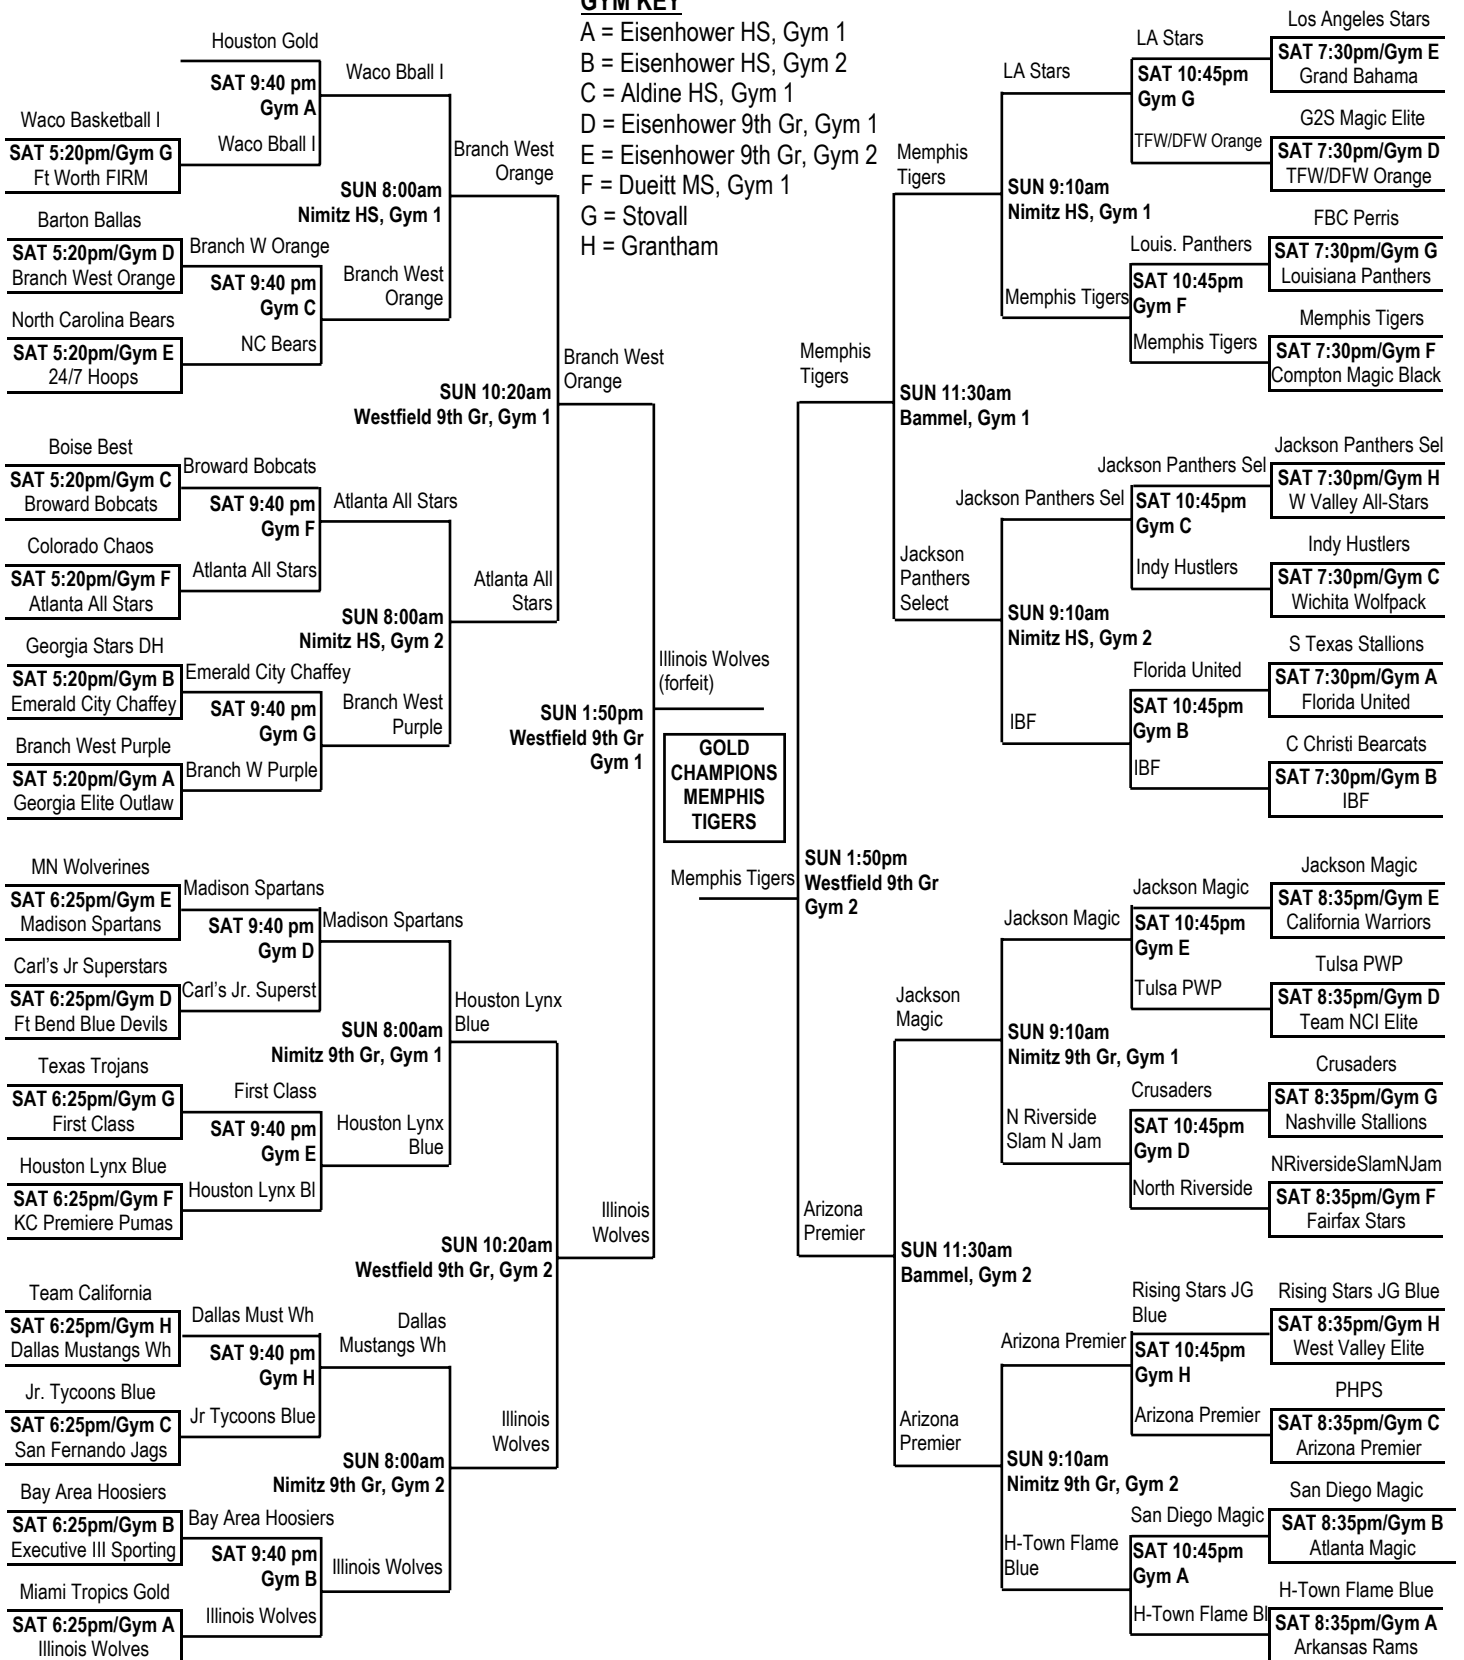

17-Under Gold Division Championship

GYM KEY

- A = Eisenhower HS, Gym 1
- B = Eisenhower HS, Gym 2
- C = Aldine HS, Gym 1
- D = Eisenhower 9th Gr, Gym 1
- E = Eisenhower 9th Gr, Gym 2
- F = Dueitt MS, Gym 1
- G = Stovall
- H = Grantham