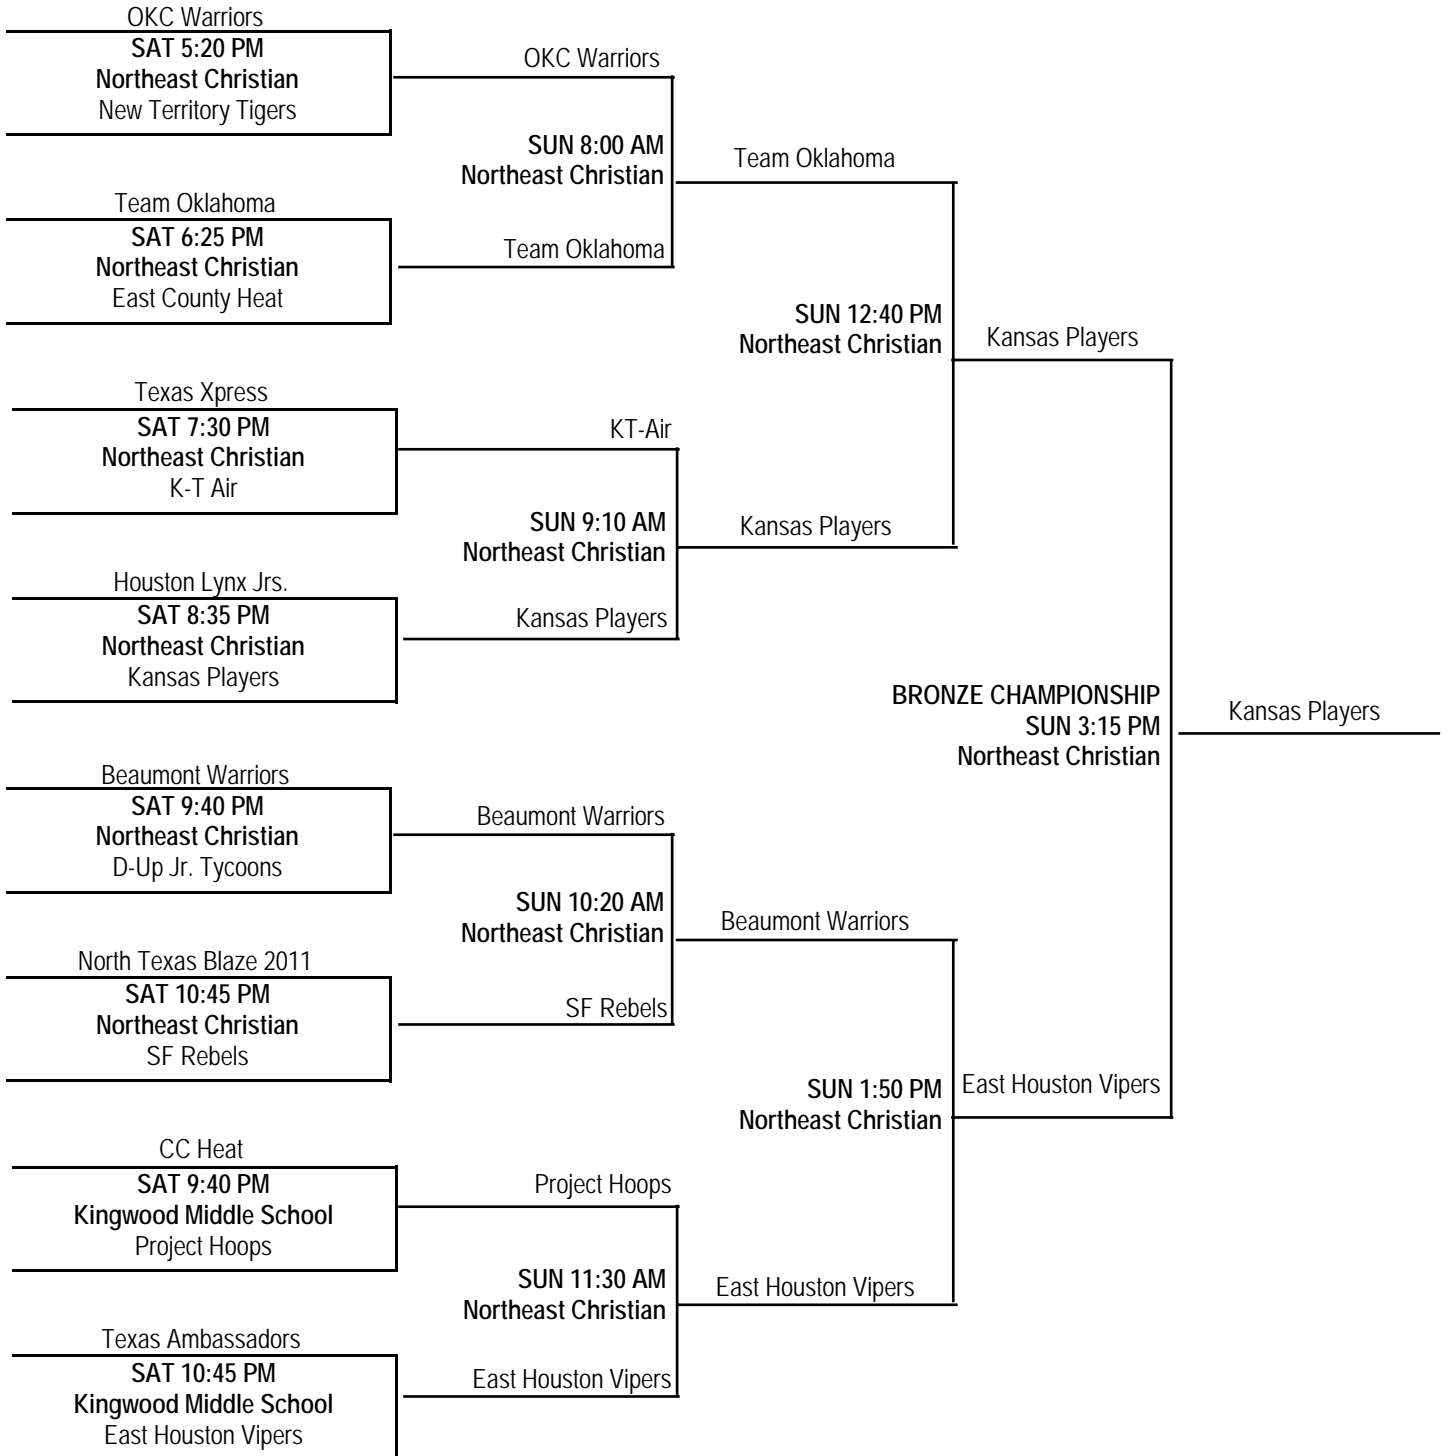

13-Under Bronze Division Championship