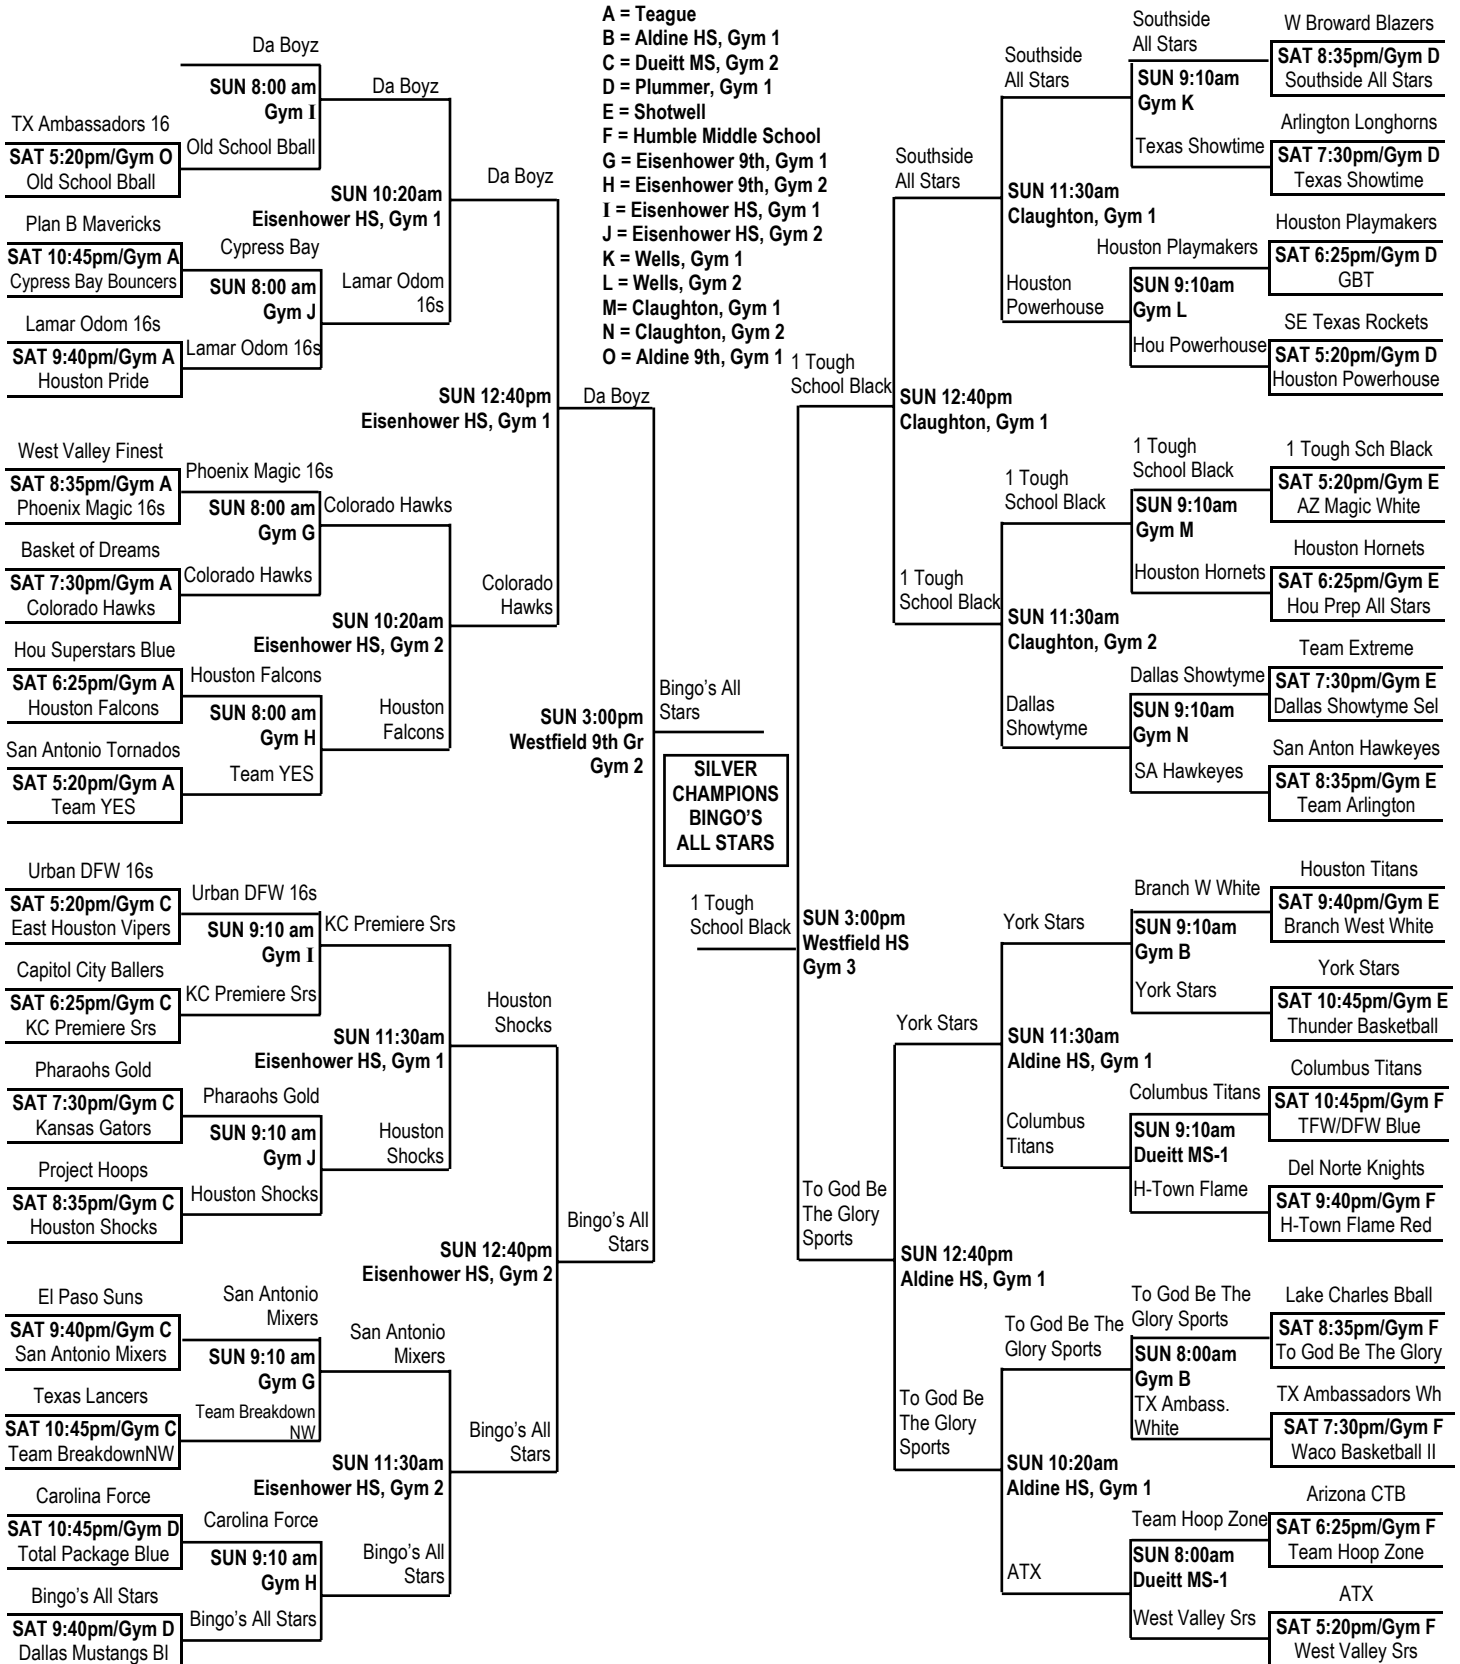

16-Under Pool Key

E2	43 Hoops BC - Carr	O3	Ferrari Youth Basketball	DD2	Missouri Titans
N3	Acadiana Hoops	II3	FIRM AC	C3	New Orleans Panthers
R1	All 4 Sports Dream Team	J1	Florida United	D1	New York Gauchos
T2	Another Level Briggs	II2	Force	AA1	NM Force
S2	ARC-BTI	DD1	G2S Magic	LL1	Oklahoma Heat
M2	Arizona Premier Basketball Club	II1	Garland Dream Team	RR3	Pensacola Tornadoes
R2	Arkansas Kings	K1	Gateway Basketball Club	OO1	Rap-A-Lot
JJ1	Arlington Longhorns	F2	Georgia Clippers	MM3	Ray Jackson Rising Stars
CC3	Arlington Wildcats	BB3	Georgia Elite Outlaw	JJ3	REACH Legends
H1	Atlanta Celtics Gold	GG1	Georgia Stars Black	LL3	Richardson Mustangs
W2	Atlanta Celtics Green	L1	Georgia Stars Blue	S3	Salt Lake Metro Prospects
X1	Atlanta Celtics White	V1	Hammond Hurricanes	JJ2	San Antonio Roadrunners
Y3	ATX Boys 16s	U3	HEB Rockets	FF1	Seattle Rotary Select
Y1	Bay Area Hoosiers	EE2	Houston Blazers	EE3	SETX SLAM
L2	Baylor Ballers	B2	Houston Elite	P2	Smyrna Stars
Z1	Bayou City Bulls	S1	Houston Elite 15s	HH2	South County Heat
NN3	Big City Sports	C2	Houston Heat	KK2	South Texas Stallions
U2	Birmingham Storm	M1	Houston Hoops	G2	Southern CA All Stars
F3	Blessed IJN Elite	CC1	Houston Hoops Red	NN1	Southpoint Shooters
T1	Blessed IJN Gold	BB2	Houston Lynx Gold	K3	Sporting Chance
MM2	Blue Raiders	K2	Houston No Limit	H2	SYF Players
X2	California Hoops	GG2	Houston Pacers - ITP	FF3	TCA USA
D2	Carolina Crush	FF2	Houston Playmakers 1	QQ1	Team Arlington
I1	Carolina Raptors	N1	Houston Select	QQ3	Team Kurt Thomas
X3	Cen-Tex Ro'Dawgs	J2	Houston Swoosh	C1	Team Melo
U1	Chicago Canes	E1	Illinois Team Elite	QQ2	Team Shockaz
RR2	Coast 2 Coast	A1	Illinois Warriors	P3	Team TG Adidas
G1	Colorado Hawks	I2	Illinois Wolves	PP1	Team TG San Antonio
CC2	Corona Magic	O1	Jackson Tigers	KK1	Texas Ambassadors Orange
Z3	Crusaders	B3	Jersey Hot Shots	L3	Texas Blue Chips Orange
N2	Cuttino Mobley Studz	H3	Junior Celtics	R3	Texas Blue Chips White
AA2	Cy Fair Cougars	OO3	Junior Tycoons Red	NN2	Texas Hoopstars 2008
AA3	Da Boyz	I3	Kansas City Premiere	Y2	Texas Lancers
E3	Dallas Heroes	MM1	Kansas Players	B1	The Family
W3	Dallas Mustangs Blue	G3	KC Cowboys	RR1	Urban DFW
A3	Dallas Mustangs White	P1	KC Premiere Pumas	Q2	USA Lions
PP2	Dallas Pacers	LL2	Kingwood Knights	Q1	Utah Bruins
GG3	Dallas Showtyme	O2	Long Island Lightning	EE1	Utah Stars
V3	East Texas Edge	HH1	Long Island Lightning McNeill	DD3	West Houston Vets
T3	Edwards Bulldogs	W1	Louisiana Select	V2	West Valley Select
PP3	El Paso Eastside All-Stars	OO2	Louisiana Suns	BB1	Wisconsin Playground Warriors
Z2	Executive III Sporting	J3	Meanstreets	HH3	Wisconsin Swing Red
KK3	Fairfax Stars	F1	Metro Hawks	M3	Worldwide Renegades
A2	Fasttrack Future	D3	Minnesota Select	Q3	Yam City Dribblers