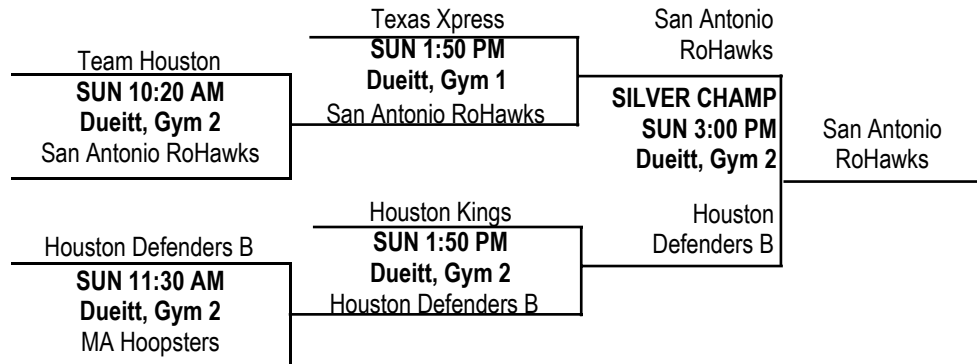

10-Under Silver Division Championship