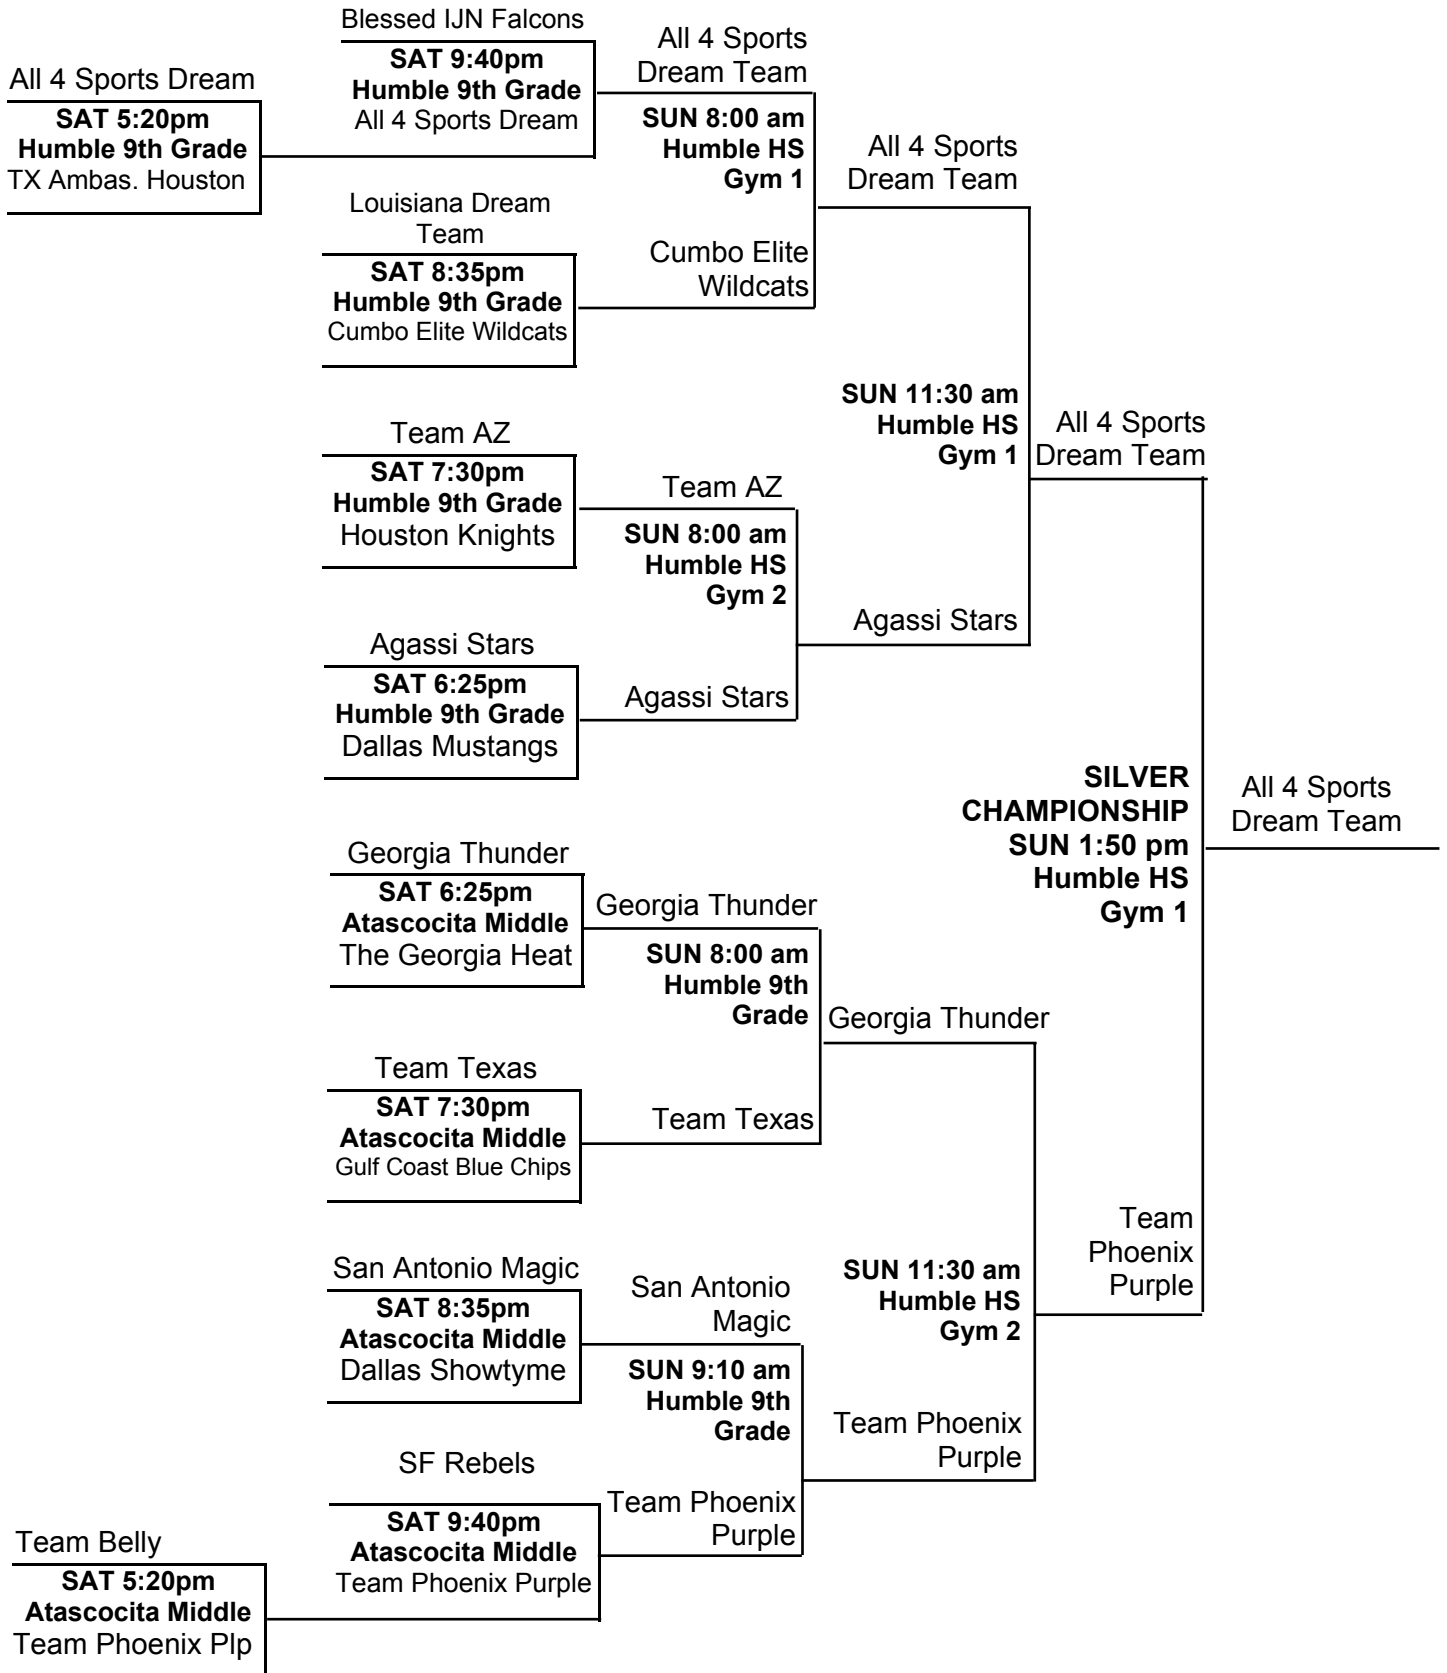

14-Under Gold Division Championship

ALL GAMES AT HUMBLE HIGH SCHOOL

(court # listed next to time)

14-Under Silver Division Championship

14-Under Bronze Division Championship

13-Under Pools

POOL A	POOL B	POOL C
1. Team Next (New York) 2. San Antonio RoHawks (Texas) 3. Texas Xpress	1. Kansas City Tarheels (Kansas) 2. North Texas Blaze 2011 3. Texas Ambassadors 12s	1. Chicago Select (Illinois) 2. Galveston Lakers (Texas) 3. CC Heat (Texas)
POOL D	POOL E	POOL F
1. Team Oklahoma 2. Houston Elite (Texas) 3. Heroes (Texas)	1. Houston Hoops (Texas) 2. East County Heat (California) 3. Austin Ballerz (Texas)	1. Kansas Players 2. Team AZ (Arizona) 3. DC Kings (Texas)
POOL G	POOL H	POOL I
1. Aim High—Quick Shot (California) 2. SF Rebels (California) 3. Killeen Showtime (Texas)	1. Oakland Soldiers (California) 2. Pro Skills (Texas) 3. Texas Ambassadors	1. Team Texas 2011 2. Wichita T-Wolves (Kansas) 3. Project Hoops (Texas)
POOL J	POOL K	POOL L
1. Houston Team Genesis (Texas) 2. Pressure (Texas) 3. Beaumont Warriors (Texas)	1. Houston Flight (Texas) 2. OKC Warriors (Oklahoma) 3. San Antonio Mustangs (Texas)	1. Team Melo (Maryland) 2. Georgia Stars Blue 3. East Houston Vipers (Texas)
POOL M	POOL N	POOL O
1. Gary Falcons (Indiana) 2. Houston Dream Team (Texas) 3. D-Up Junior Tycoons (Texas)	1. Racine Basketball Club (Wisconsin) 2. New Territory Tigers (Texas) 3. Team Texas Heat	1. New Orleans Panthers (Louisiana) 2. Ray Jackson Rising Stars (Texas) 3. Houston Lynx Jrs. (Texas)
POOL P		
1. Team Tulsa (Oklahoma) 2. K-T Air (Texas) 3. East Austin Yellow Jackets (Texas)		