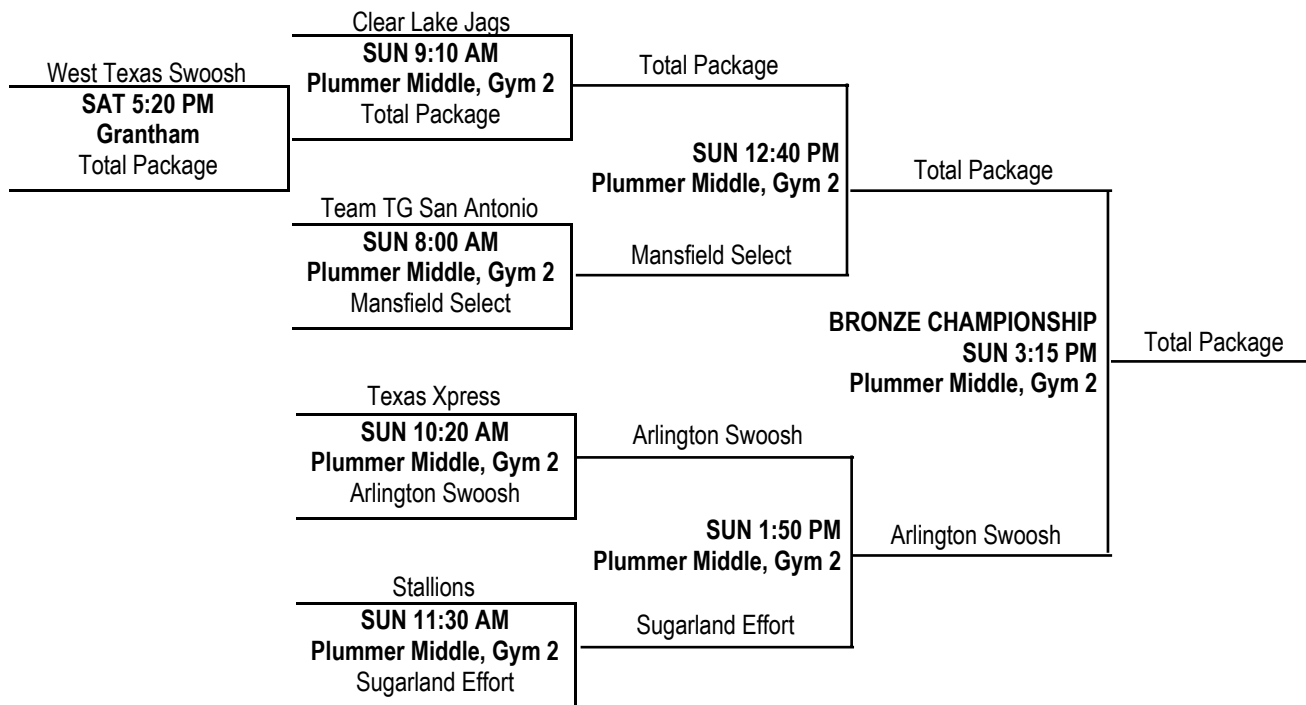

11-Under Gold Division Championship

11-Under Silver Division Championship

11-Under Bronze Division Championship

10-Under Pools & Pool Play

POOL A	POOL B	POOL C
1. Houston Select (Texas) 2. Texas Xpress (Coppell, TX) 3. Houston Shocks (Texas)	1. Aim High—Quick Shot (California) 2. Sugarland Effort (Texas) 3. MA Hoopsters (Mansfield, TX)	1. Houston Hoops (Texas) 2. Houston Kings (Texas) 3. Houston Stealers (Woodlands, TX)
POOL D	POOL E	POOL F
1. Houston Defenders A (Texas) 2. Team Houston (Texas) 3. Texas Flight (Dallas, TX)	1. Team Texas (Southlake, TX) 2. Houston Defenders B (Texas) 3. Gulf Coast Blue Chips (Texas)	1. Texas Select (Grand Prairie, TX) 2. East Houston Vipers (Texas) 3. San Antonio RoHawks (Texas)