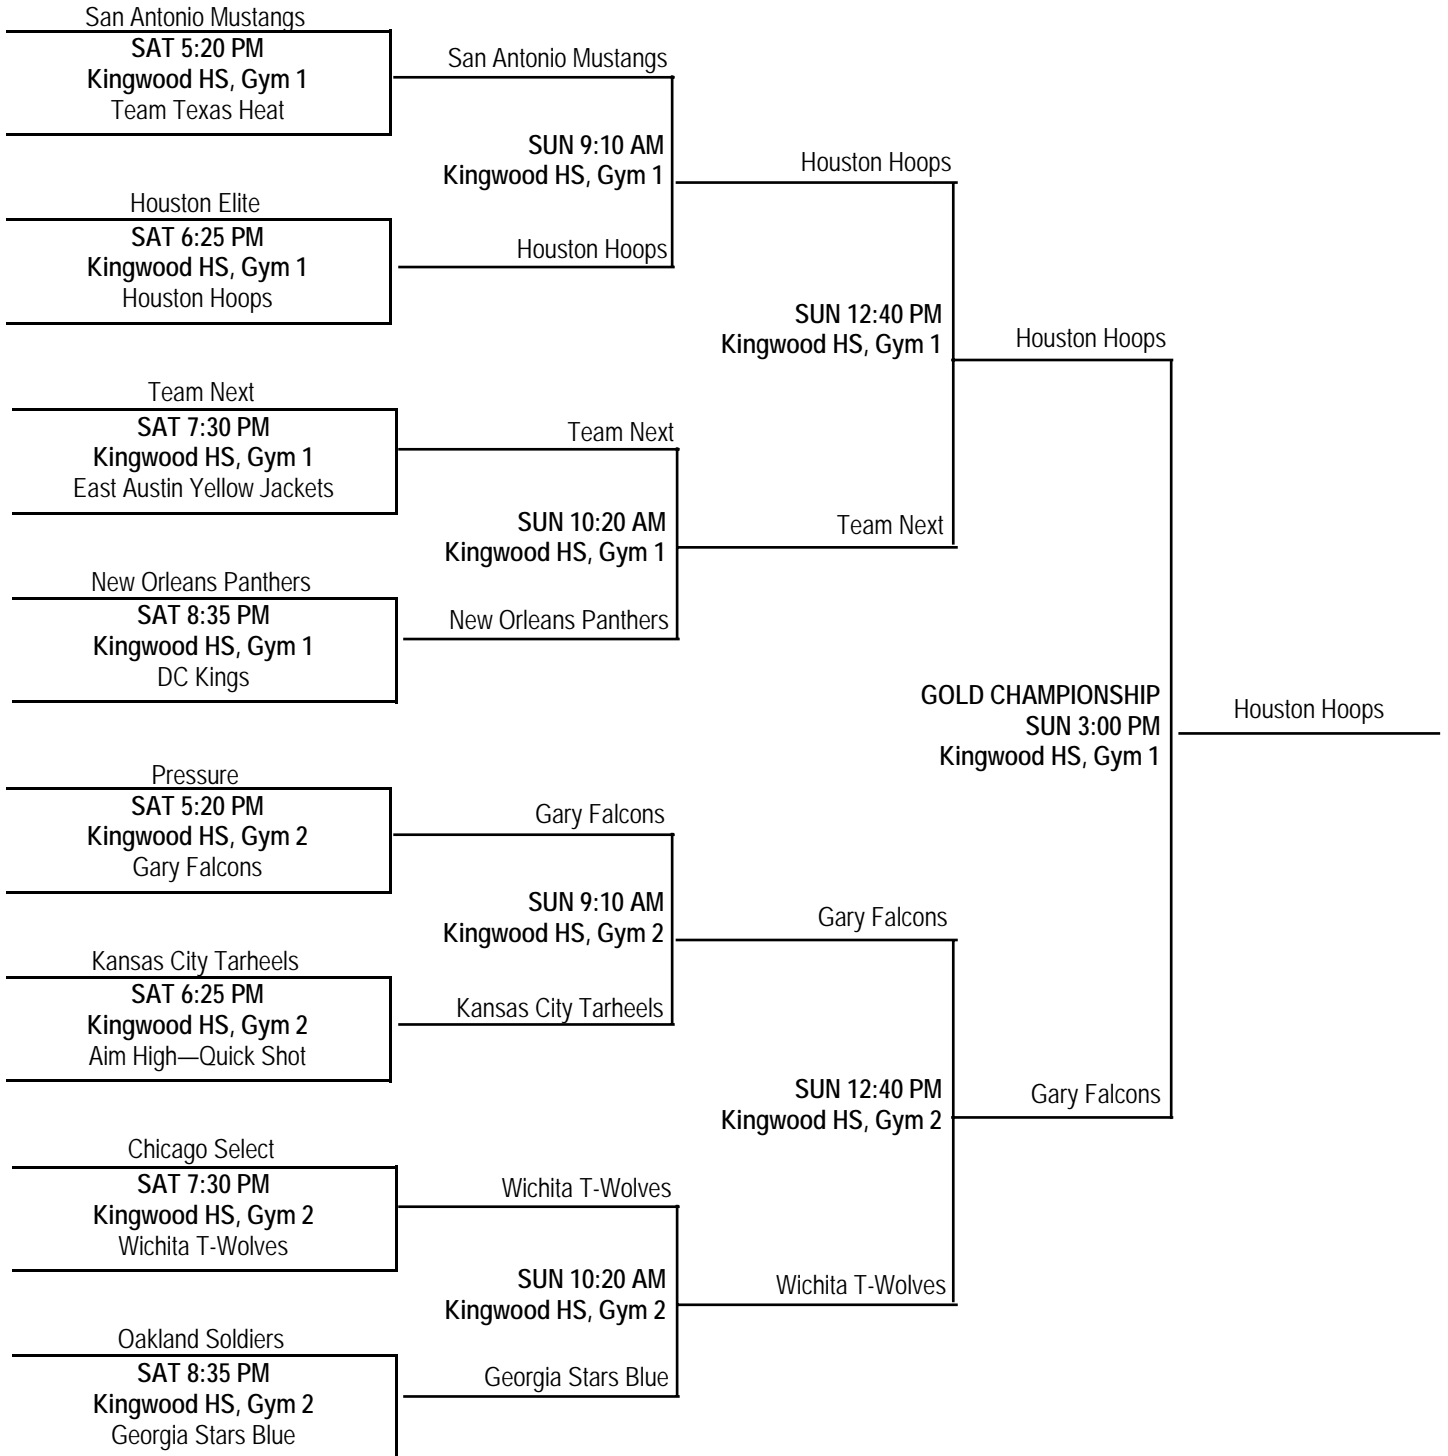

13-Under Gold Division Championship