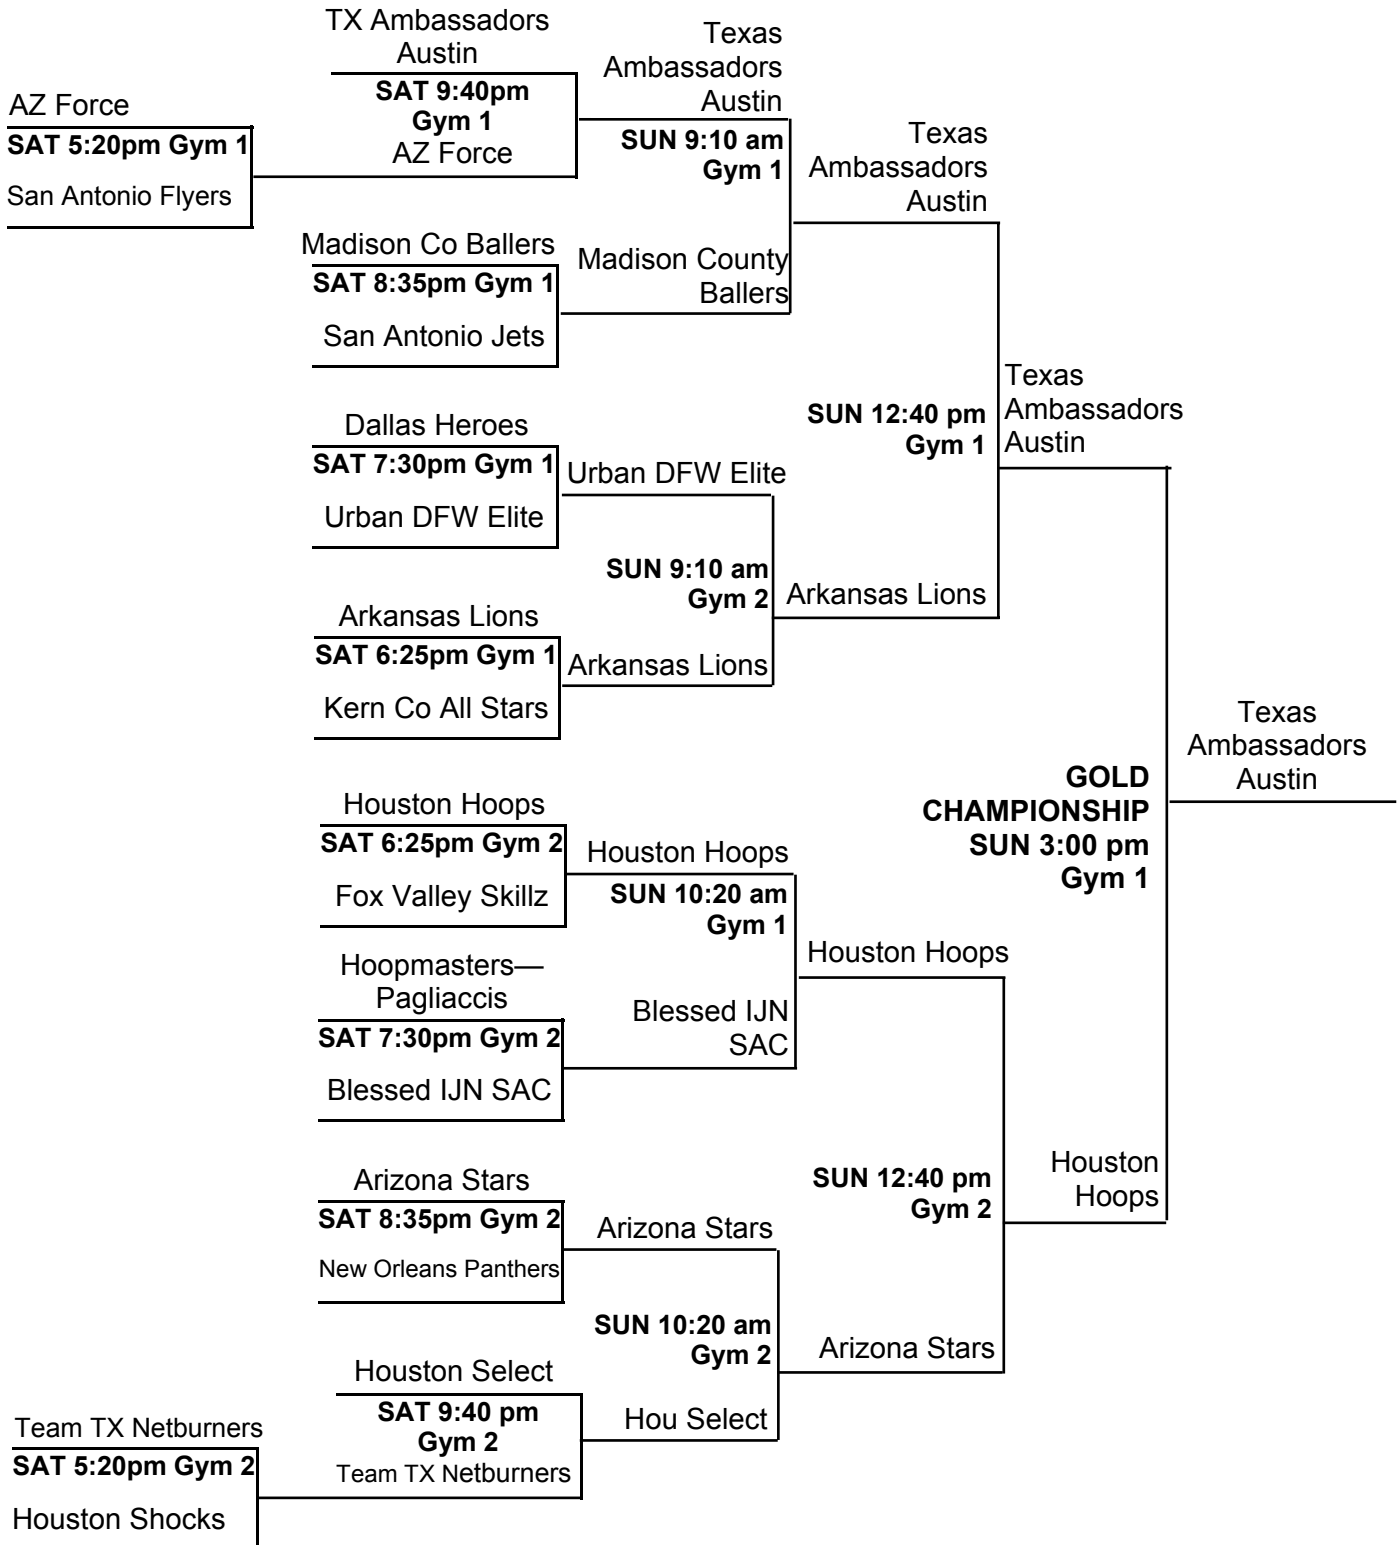

14-Under Gold Division Championship

ALL GAMES AT HUMBLE HIGH SCHOOL

(court # listed next to time)