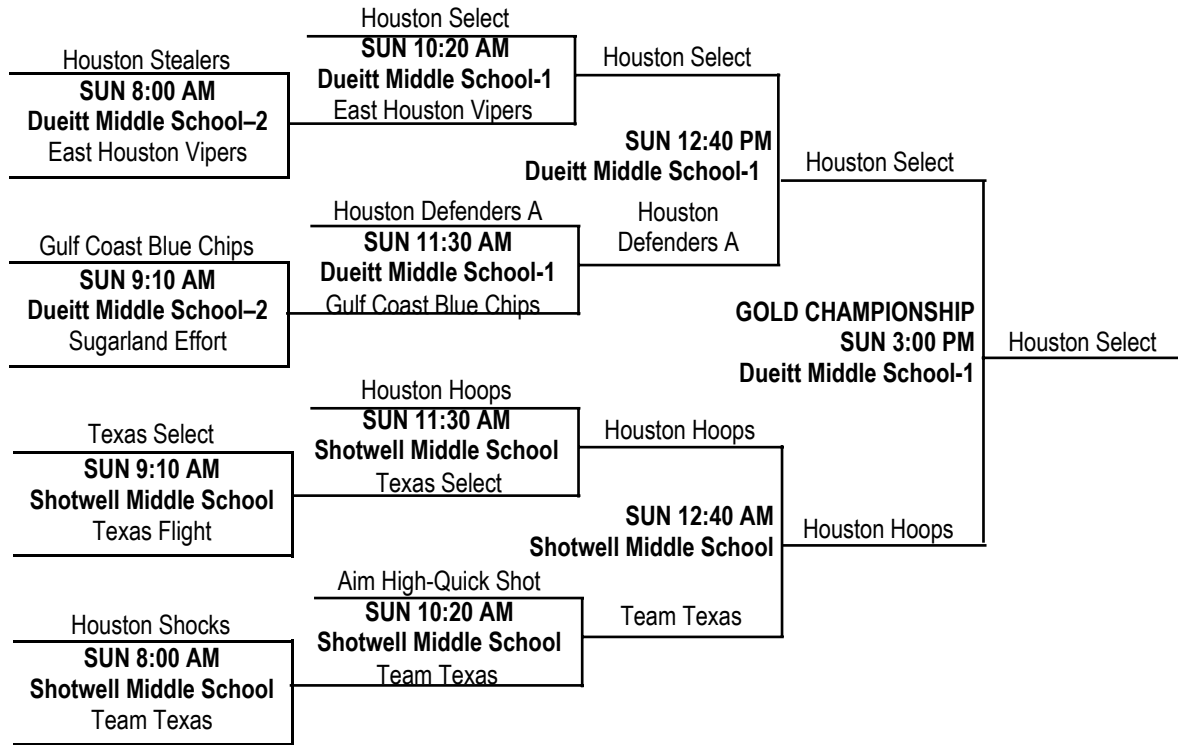

10-Under Gold Division Championship