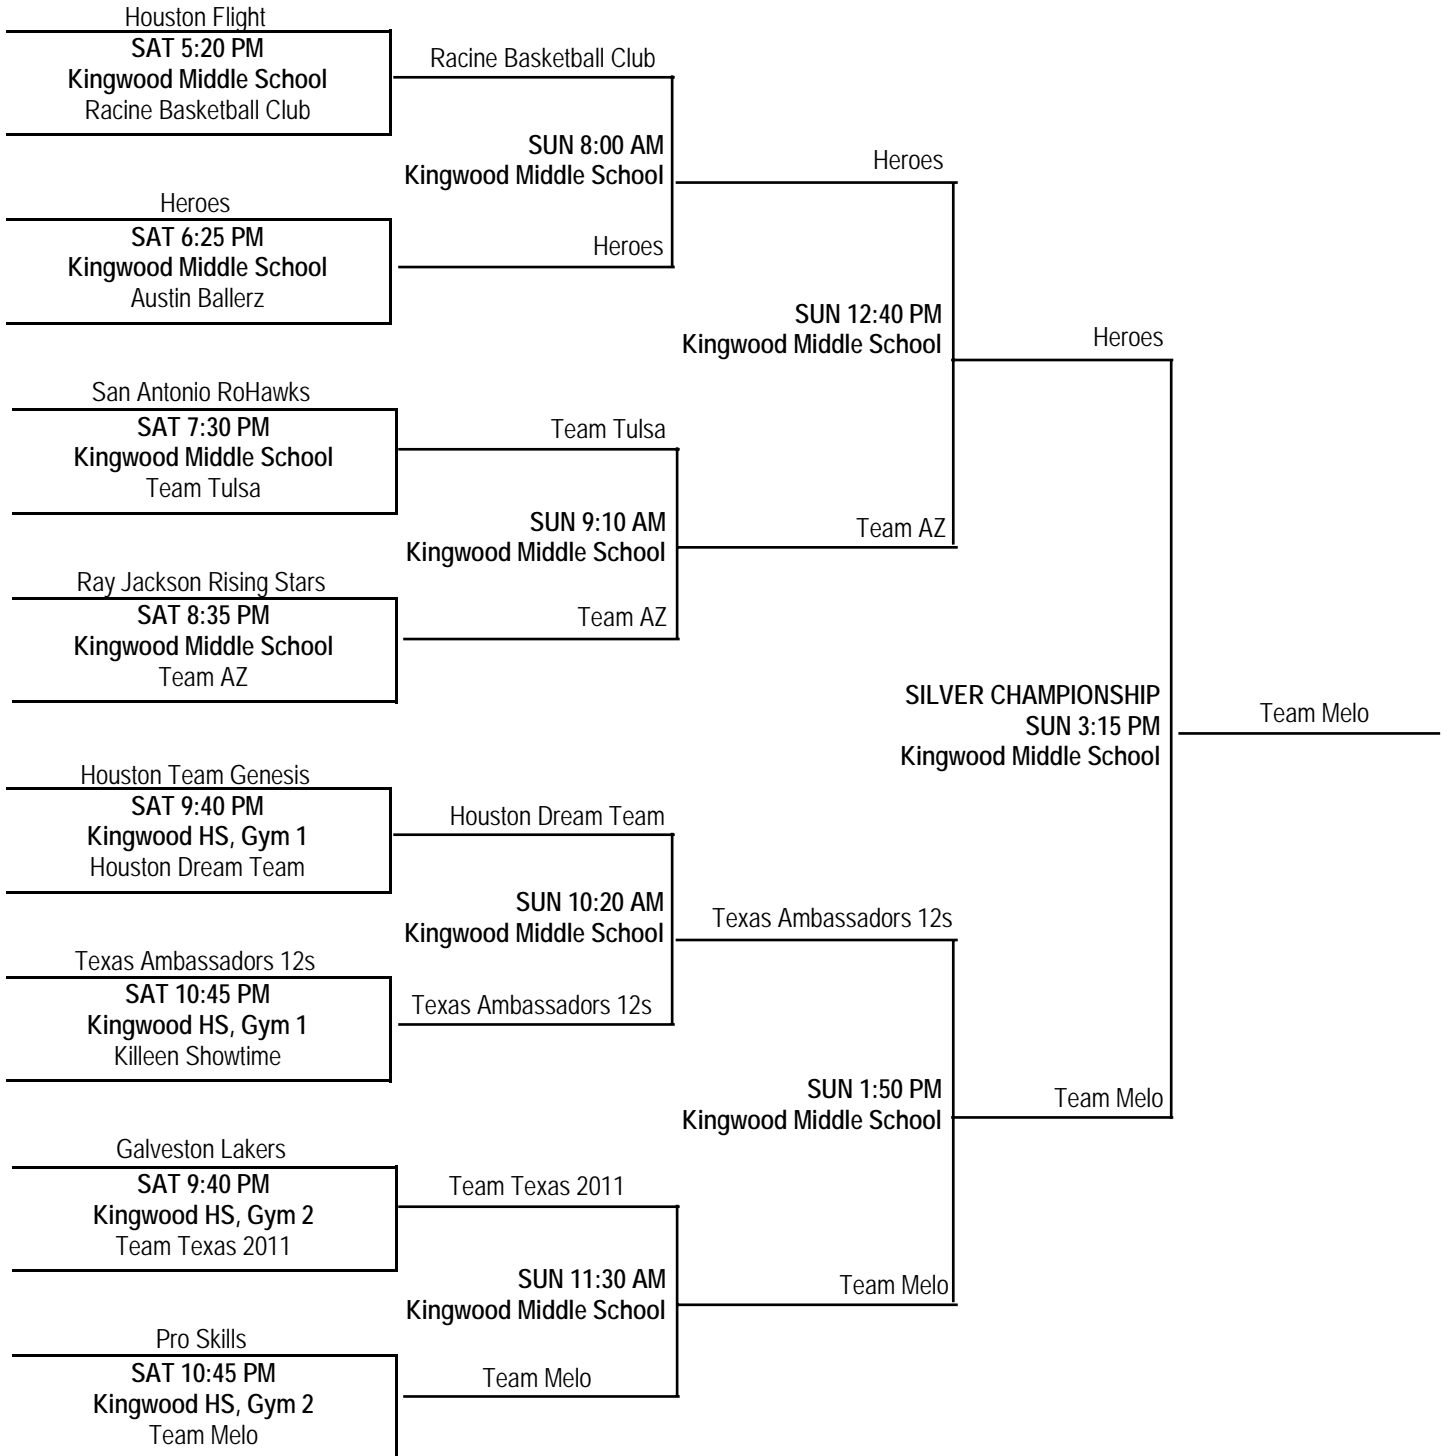

13-Under Silver Division Championship