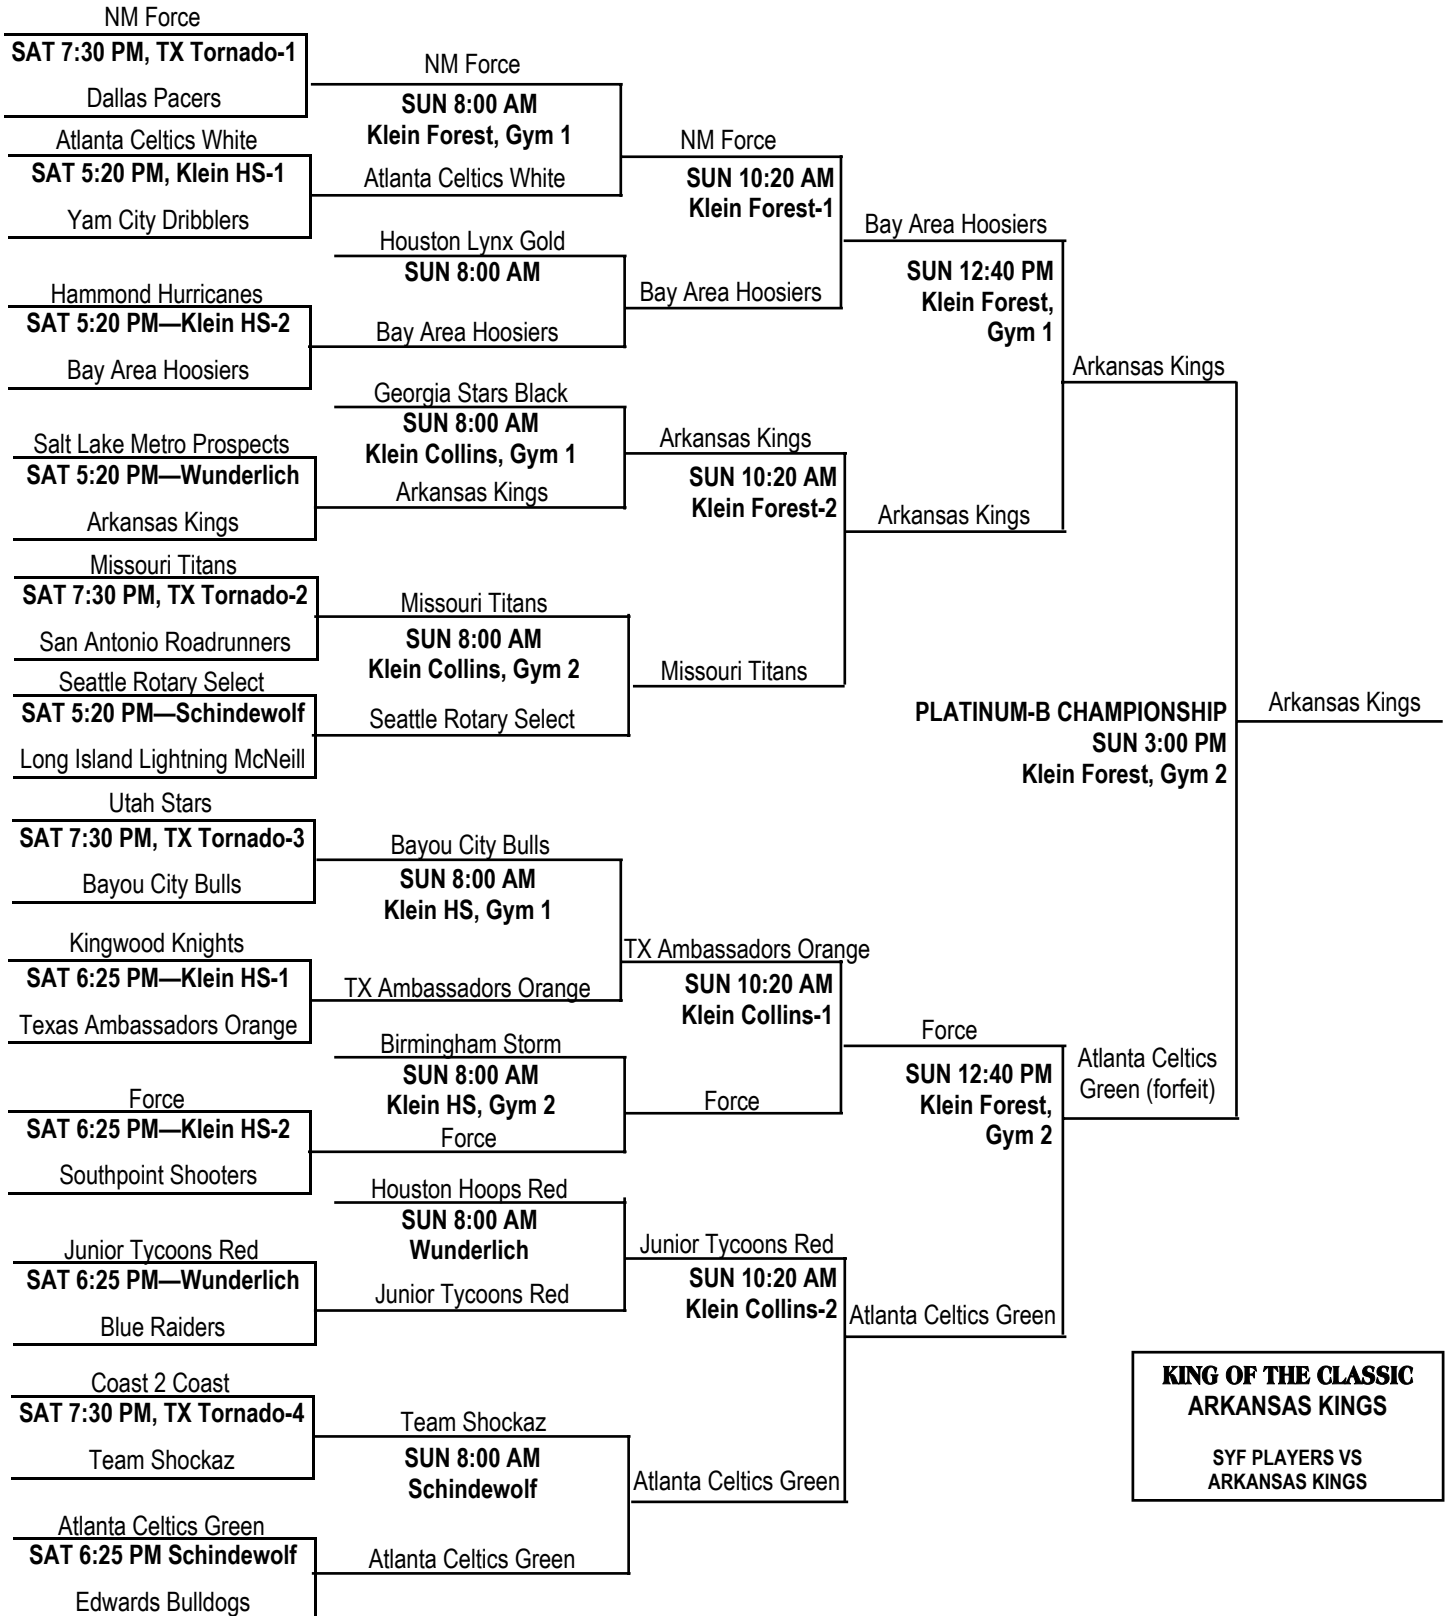

16-Under Platinum-B Division Championship