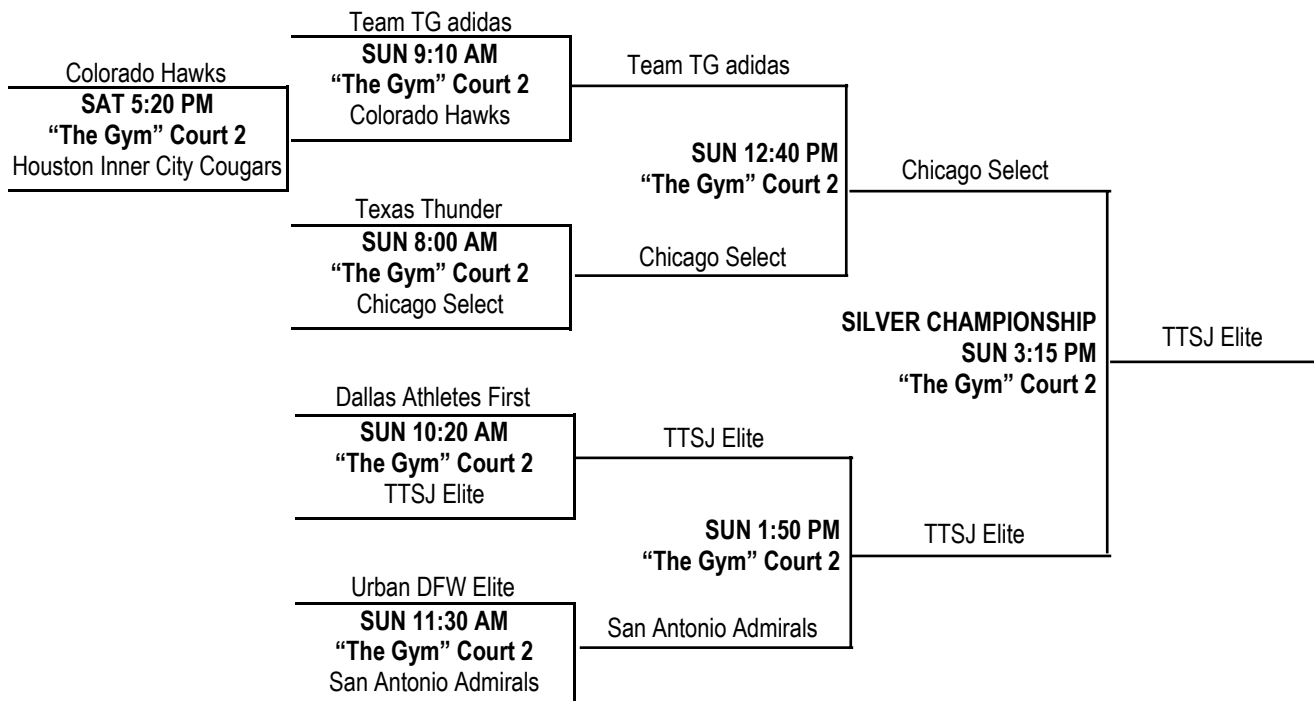

12-Under Silver Division Championship