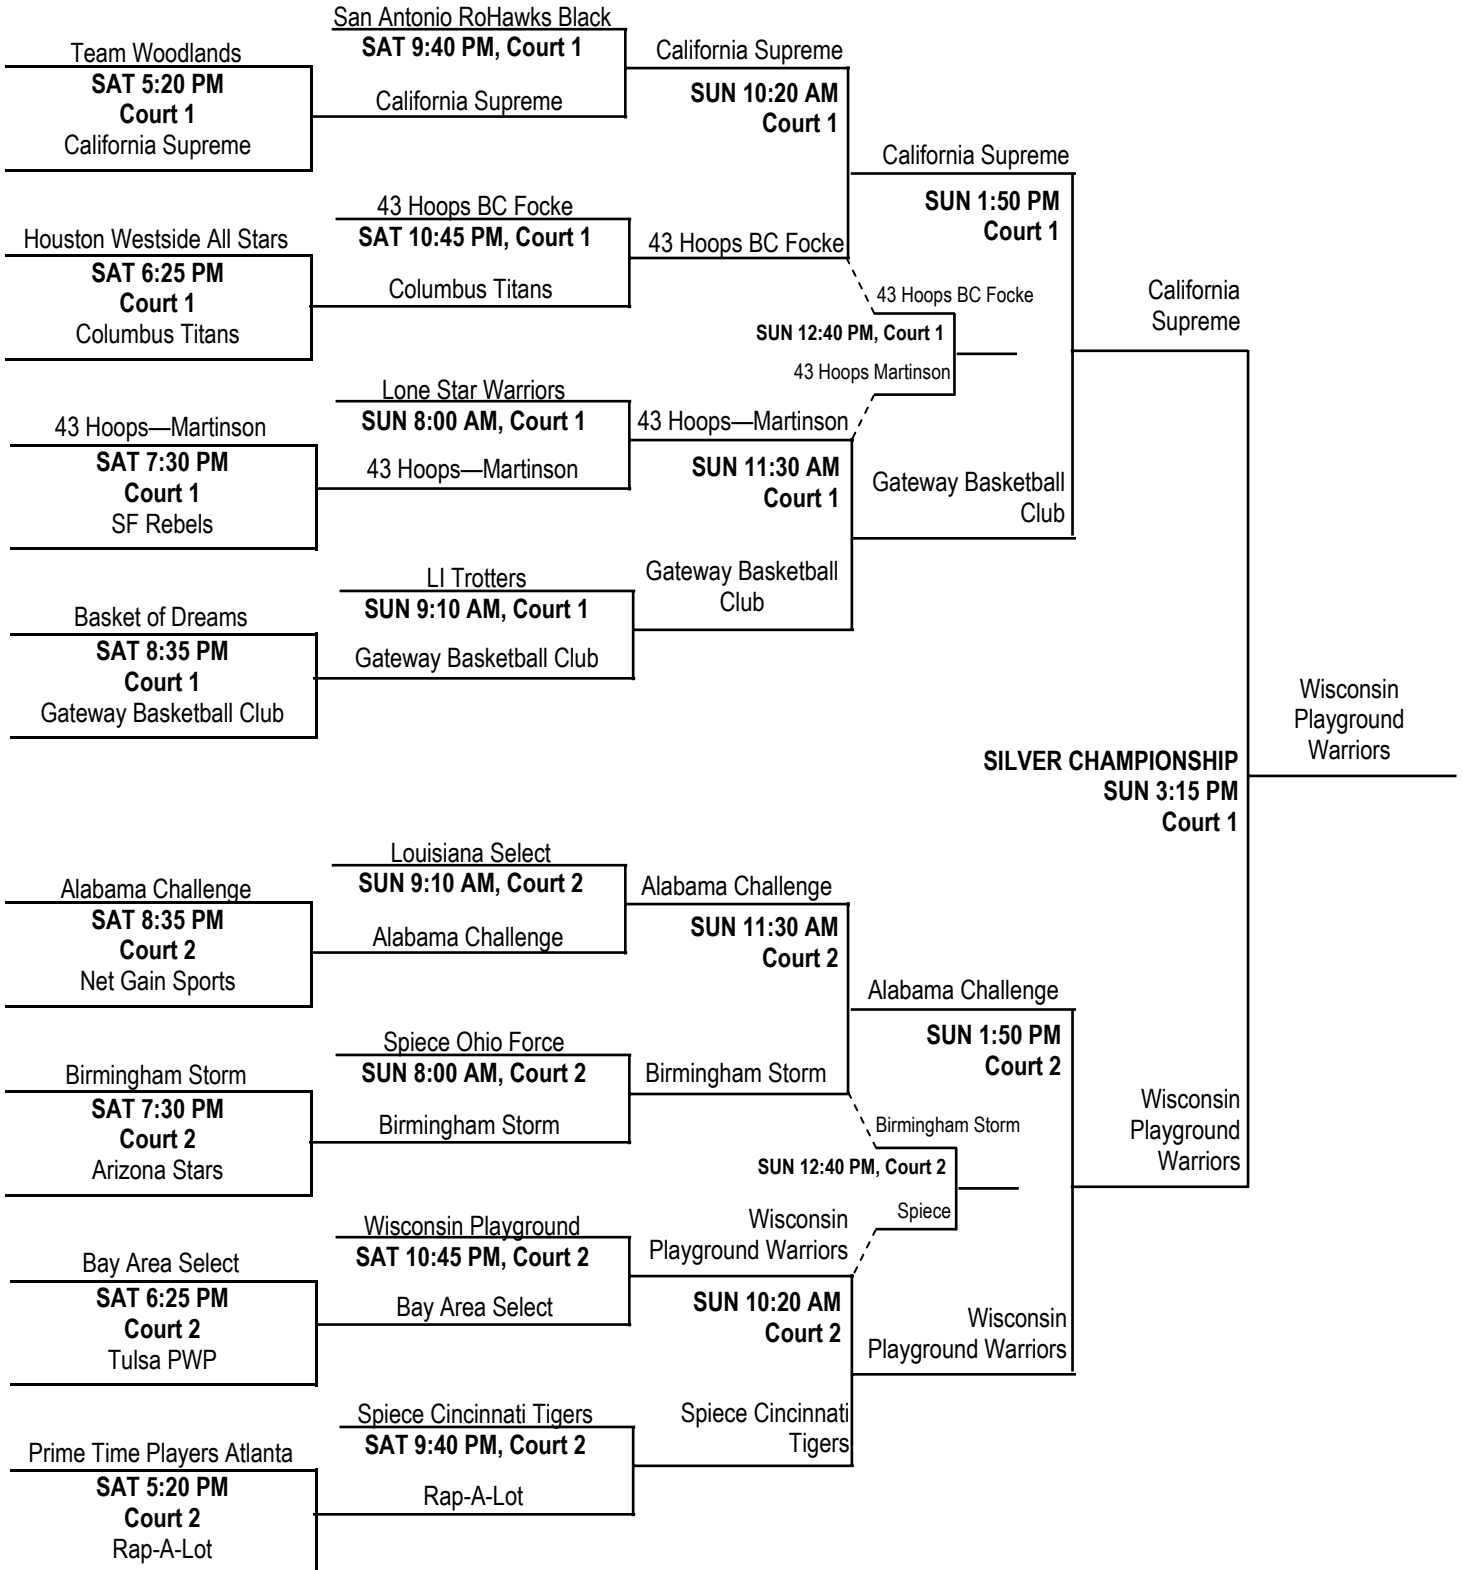

15-Under Silver Division Championship

ALL GAMES AT NORTH SHORE MIDDLE SCHOOL
(court # listed next to time)