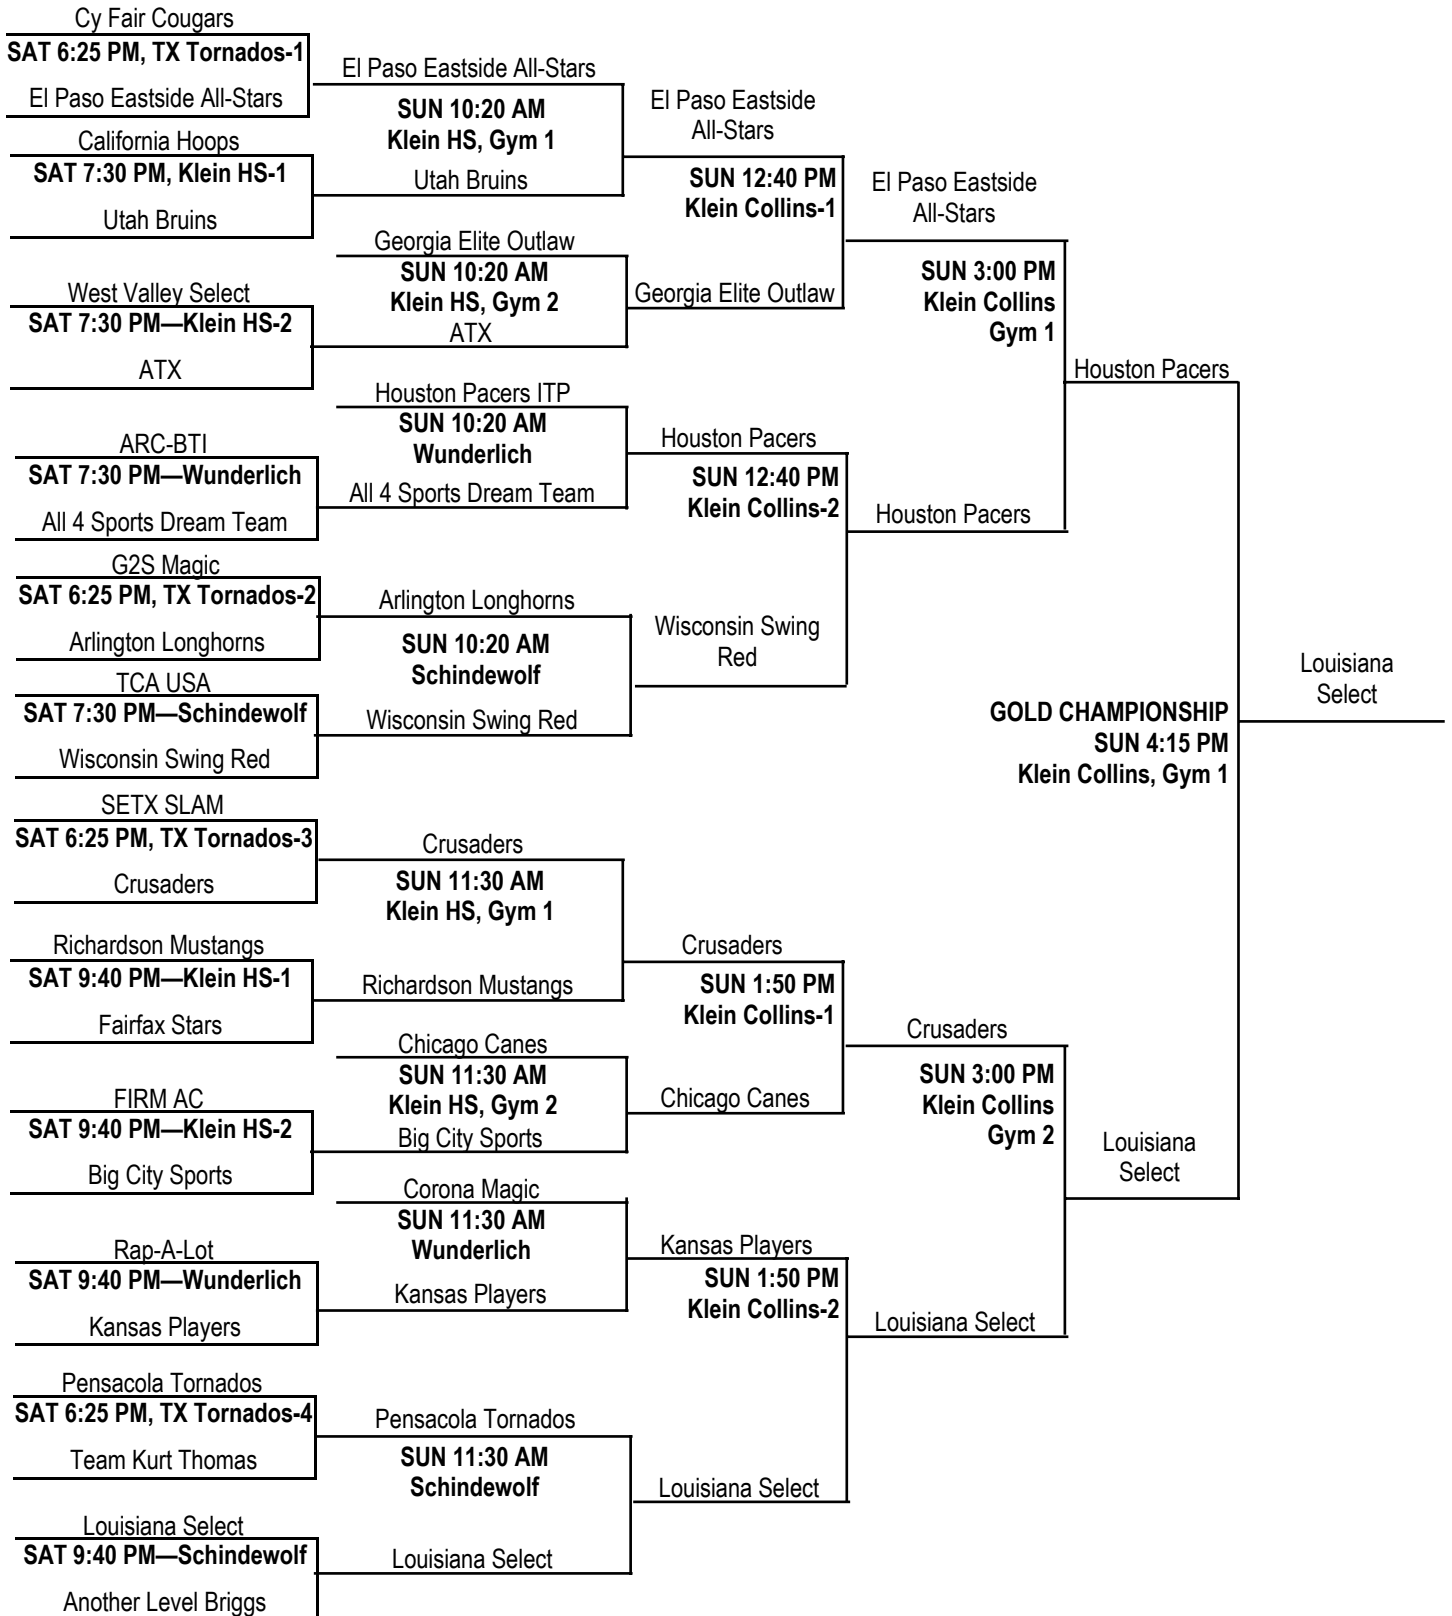

16-Under Gold Division Championship