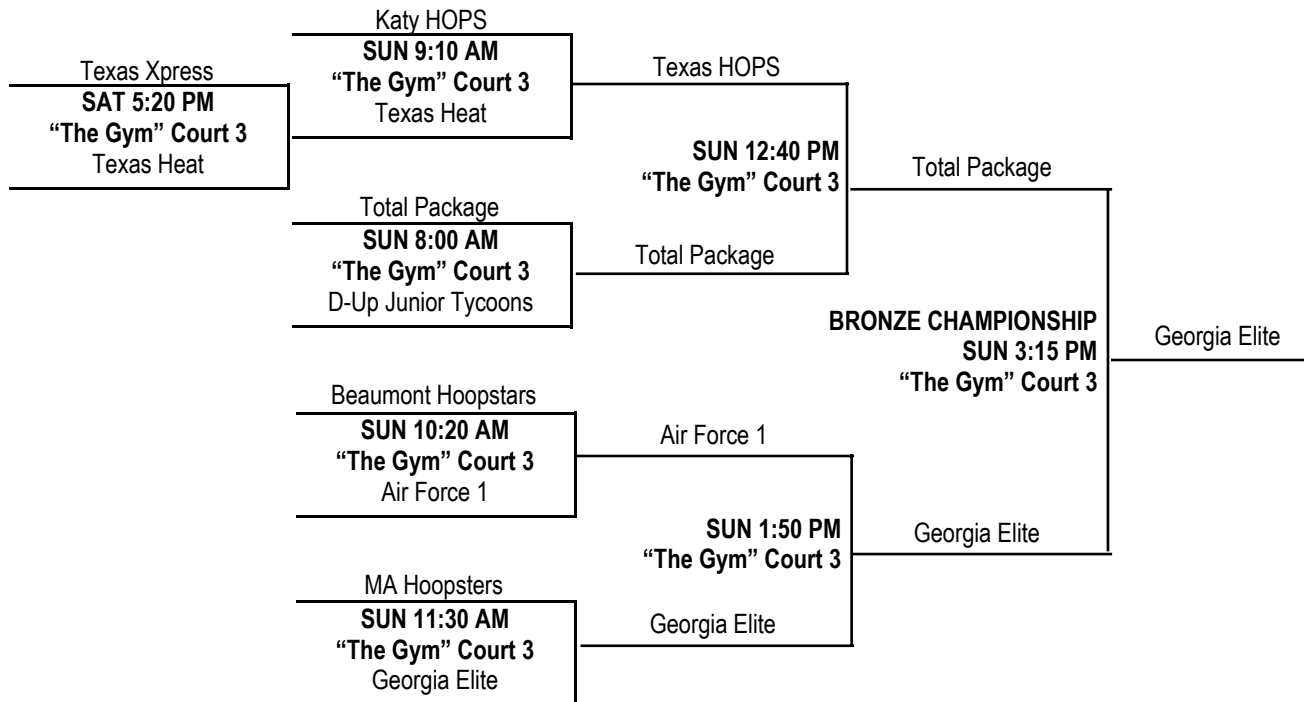

12-Under Bronze Division Championship