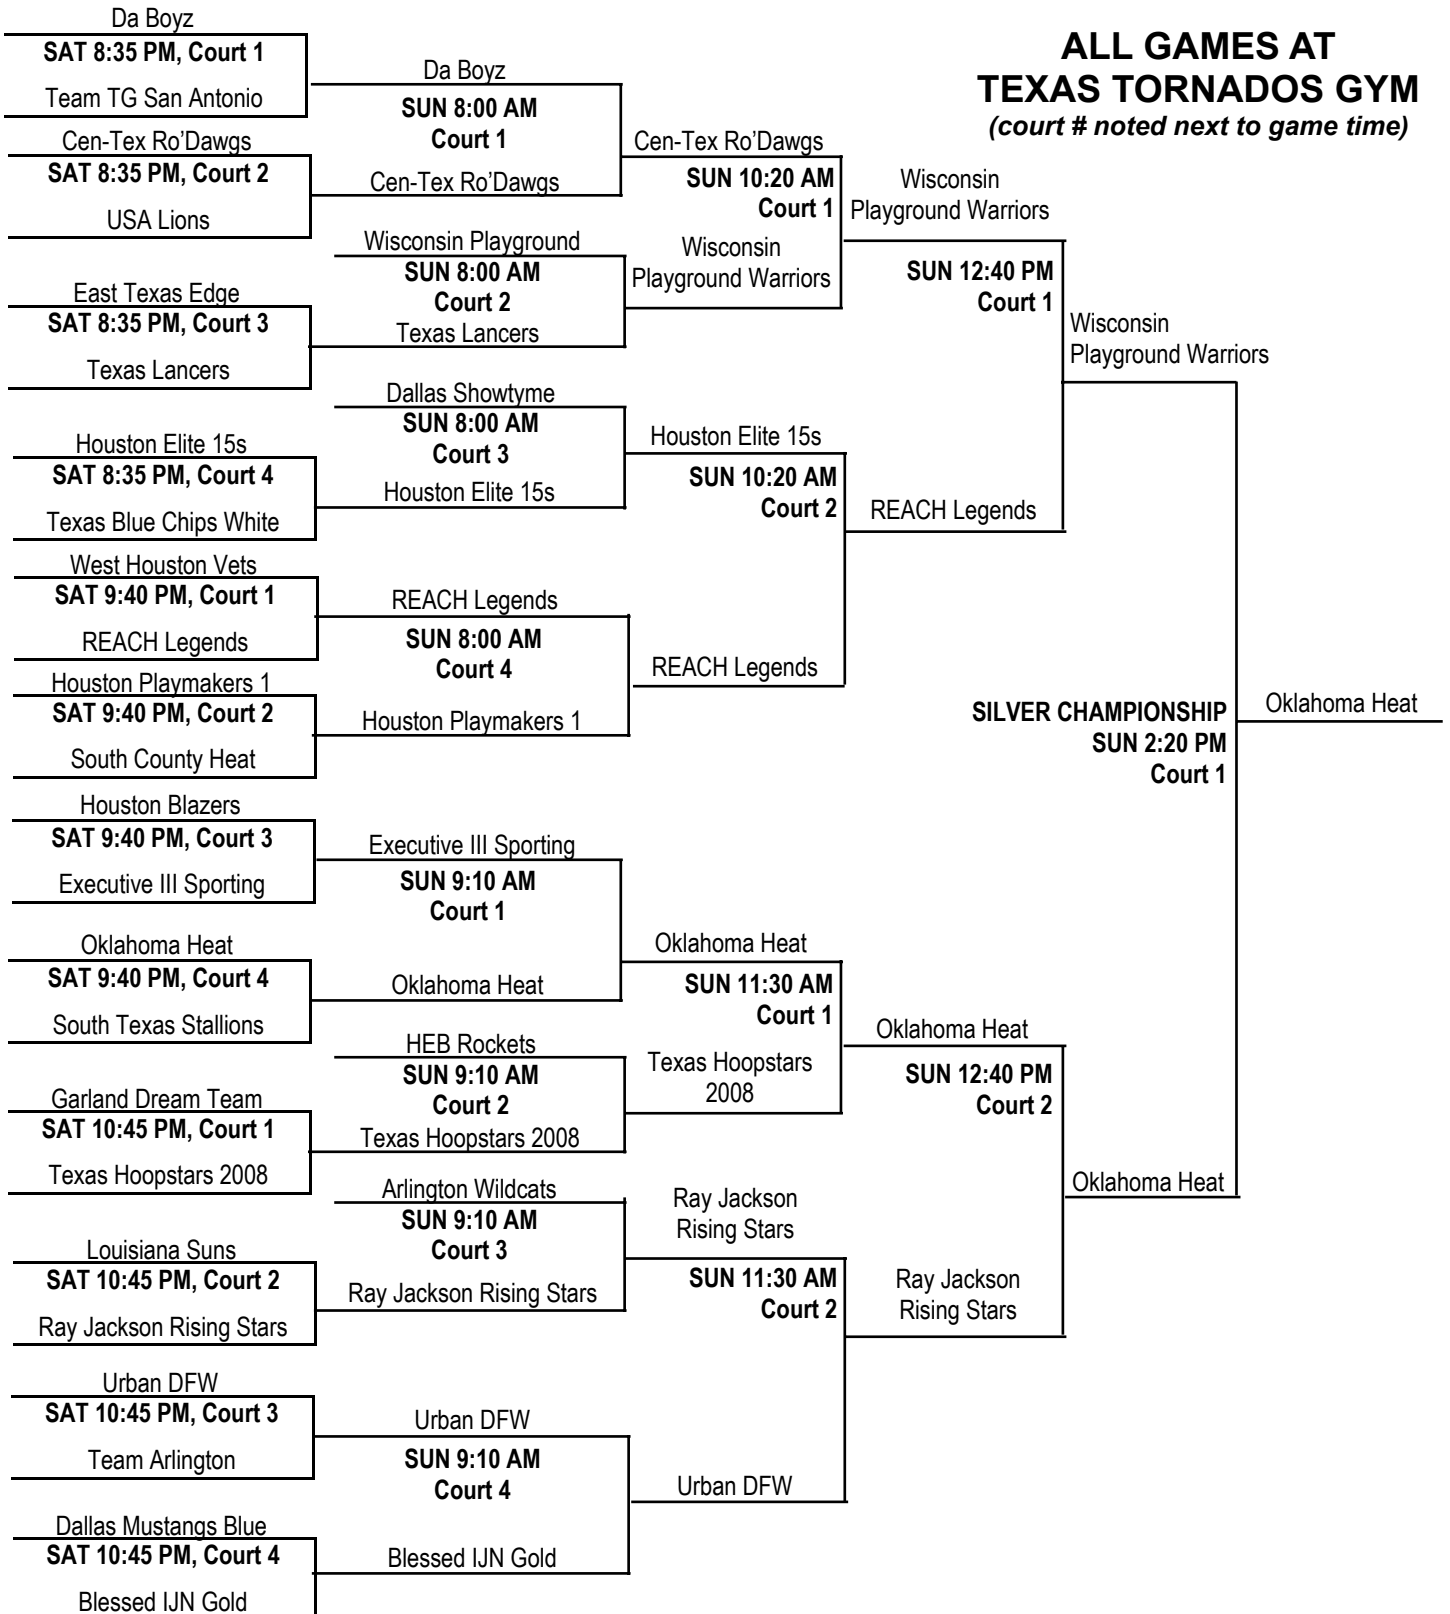

16-Under Platinum-B Division Championship

16-Under Gold Division Championship

16-Under Silver Division Championship

**ALL GAMES AT
TEXAS TORNADOS GYM**
(court # noted next to game time)

15-Under Pool Key

K1	43 Hoops BC - Chatman	E2	Lone Star Warriors
H2	43 Hoops BC - Focke	C3	Louisiana Select
I2	43 Hoops BC - Martinson	O1	MBA Hoops
P2	Alabama Challenge	T1	Mid State Ballerz
E3	Another Level Elite	S1	Minnesota Magic Elite
O2	Arizona Stars	R3	Nashville Stallions
H1	Athletes First	X1	Net Gain Sports
G3	ATX Boys Blue	A1	New York Gauchos
L3	ATX Boys White	N3	Portland Legends
L2	Basket of Dreams	K2	Prime Time Players Atlanta
P1	Bay Area Hoosiers	J2	Rap-A-Lot
W2	Bay Area Select	E1	Rising Stars JG Gold
S2	Birmingham Ice	B3	San Antonio Legends
Q2	Birmingham Storm	A3	San Antonio RoHawks Black
M2	California Supreme	F3	San Antonio RoHawks Red
R2	Columbus Titans	Q3	San Antonio Slam
I3	Dallas Showtyme	D3	San Antonio Tornados
Q1	Florida United	U1	SF Rebels
W1	Fox Valley Skillz	C2	South Point Shooters
A2	G2S Magic Black	P3	South Texas Stallions
V2	Gateway Basketball Club	N2	Southwest Celtics
I1	Georgia Hurricanes	B1	Spiece Cincinnati Tigers
W3	Georgia Stars Black	F1	Spiece Ohio Force
R1	Georgia Stars Blue	L1	SYF Indiana Rising Stars
F2	High Intensity	G1	Team Daniels Showtime Ballers
T3	Houston Blaze	V1	Team Shockaz
D1	Houston Hoops	K3	Team Texas Arlington Swoosh
O3	Houston Playmakers	S3	Team Woodlands
M3	Houston Select	J3	Texas Impact
X3	Houston Team Genesis	C1	Texas Select
T2	Houston Westside Allstars	U3	Texas Thunder
J1	Illinois Stars	V3	Texas Top Prospects
B2	Inner Strength	U2	Total Package
H3	Katy HOPS	N1	Tulsa PWP
D2	L.I. Trotters	M1	Urban DFW Black
X2	Lauderdale Lakes Vikings	G2	Wisconsin Playground Warriors