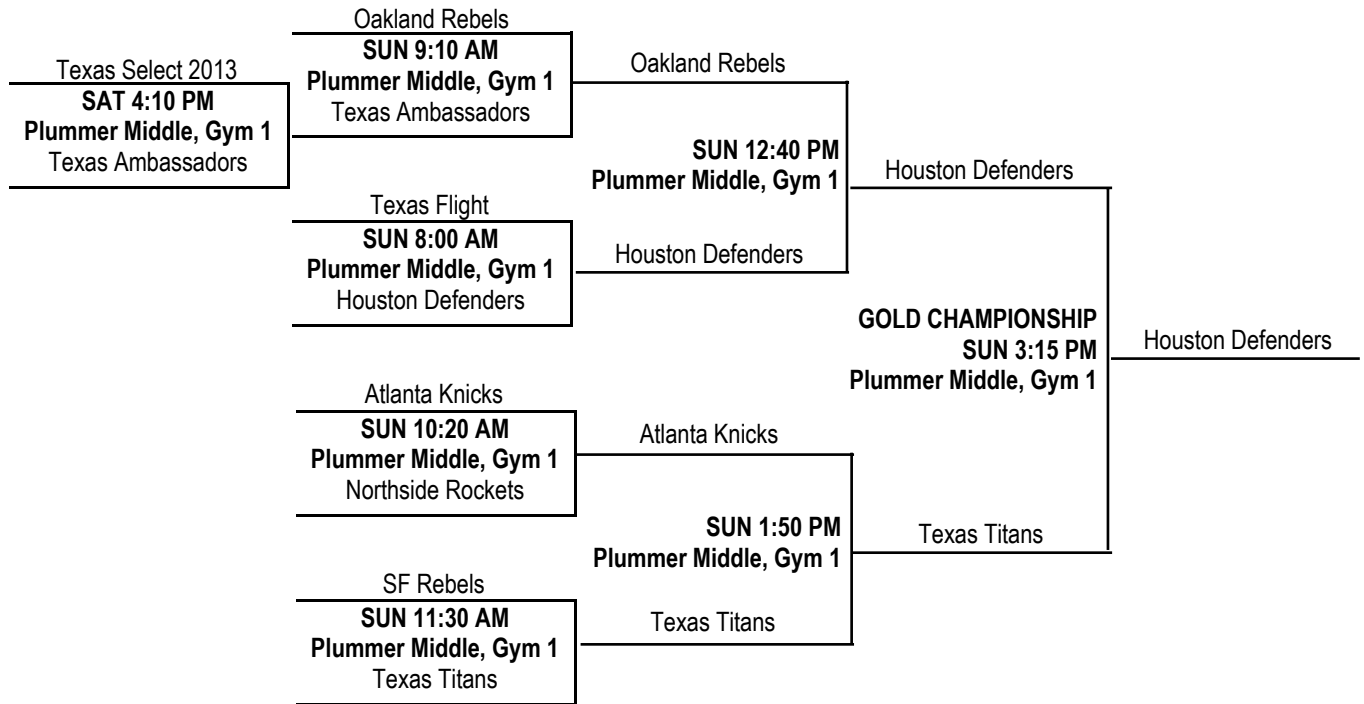

11-Under Gold Division Championship