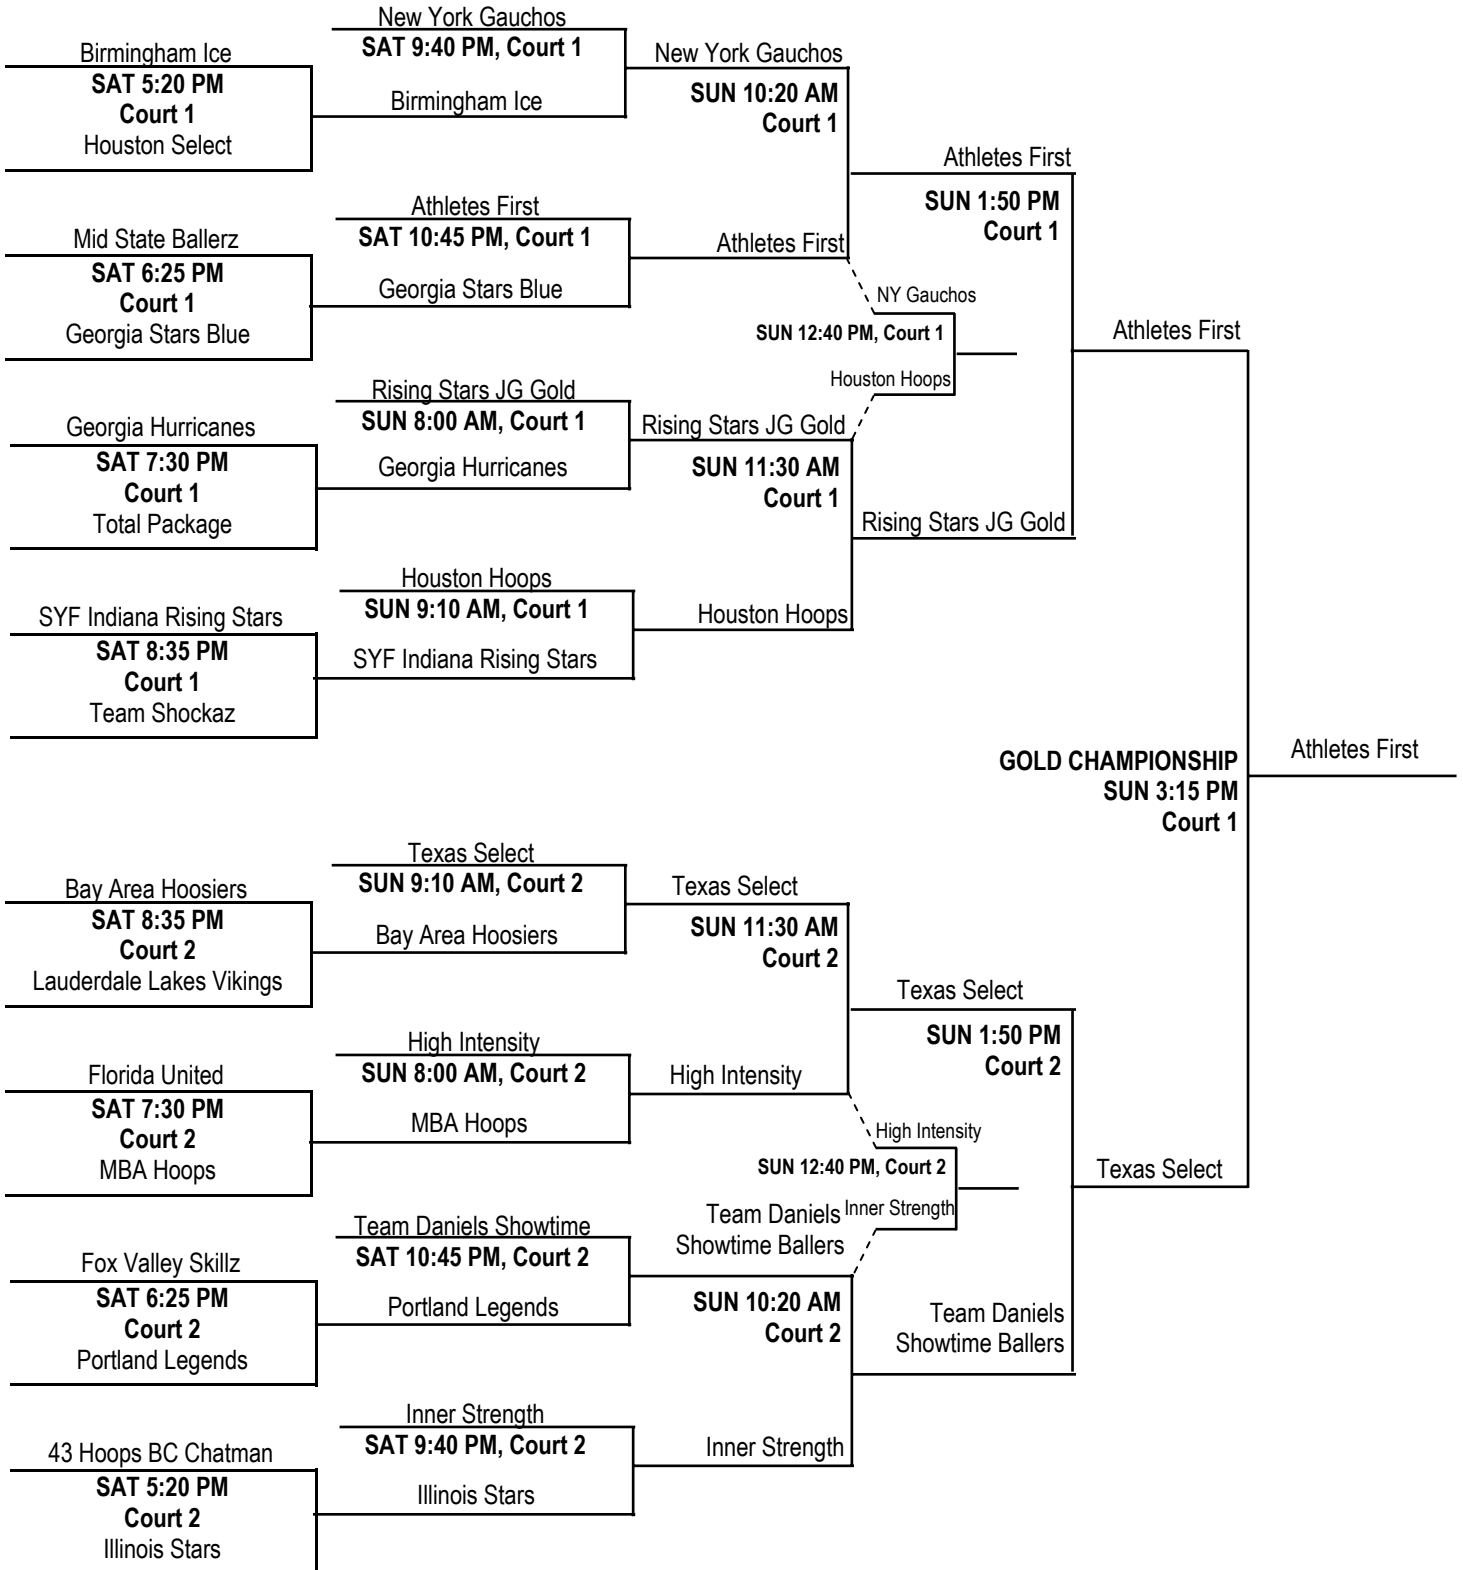

15-Under Gold Division Championship

ALL GAMES AT NORTH SHORE HIGH
(court # listed next to time)