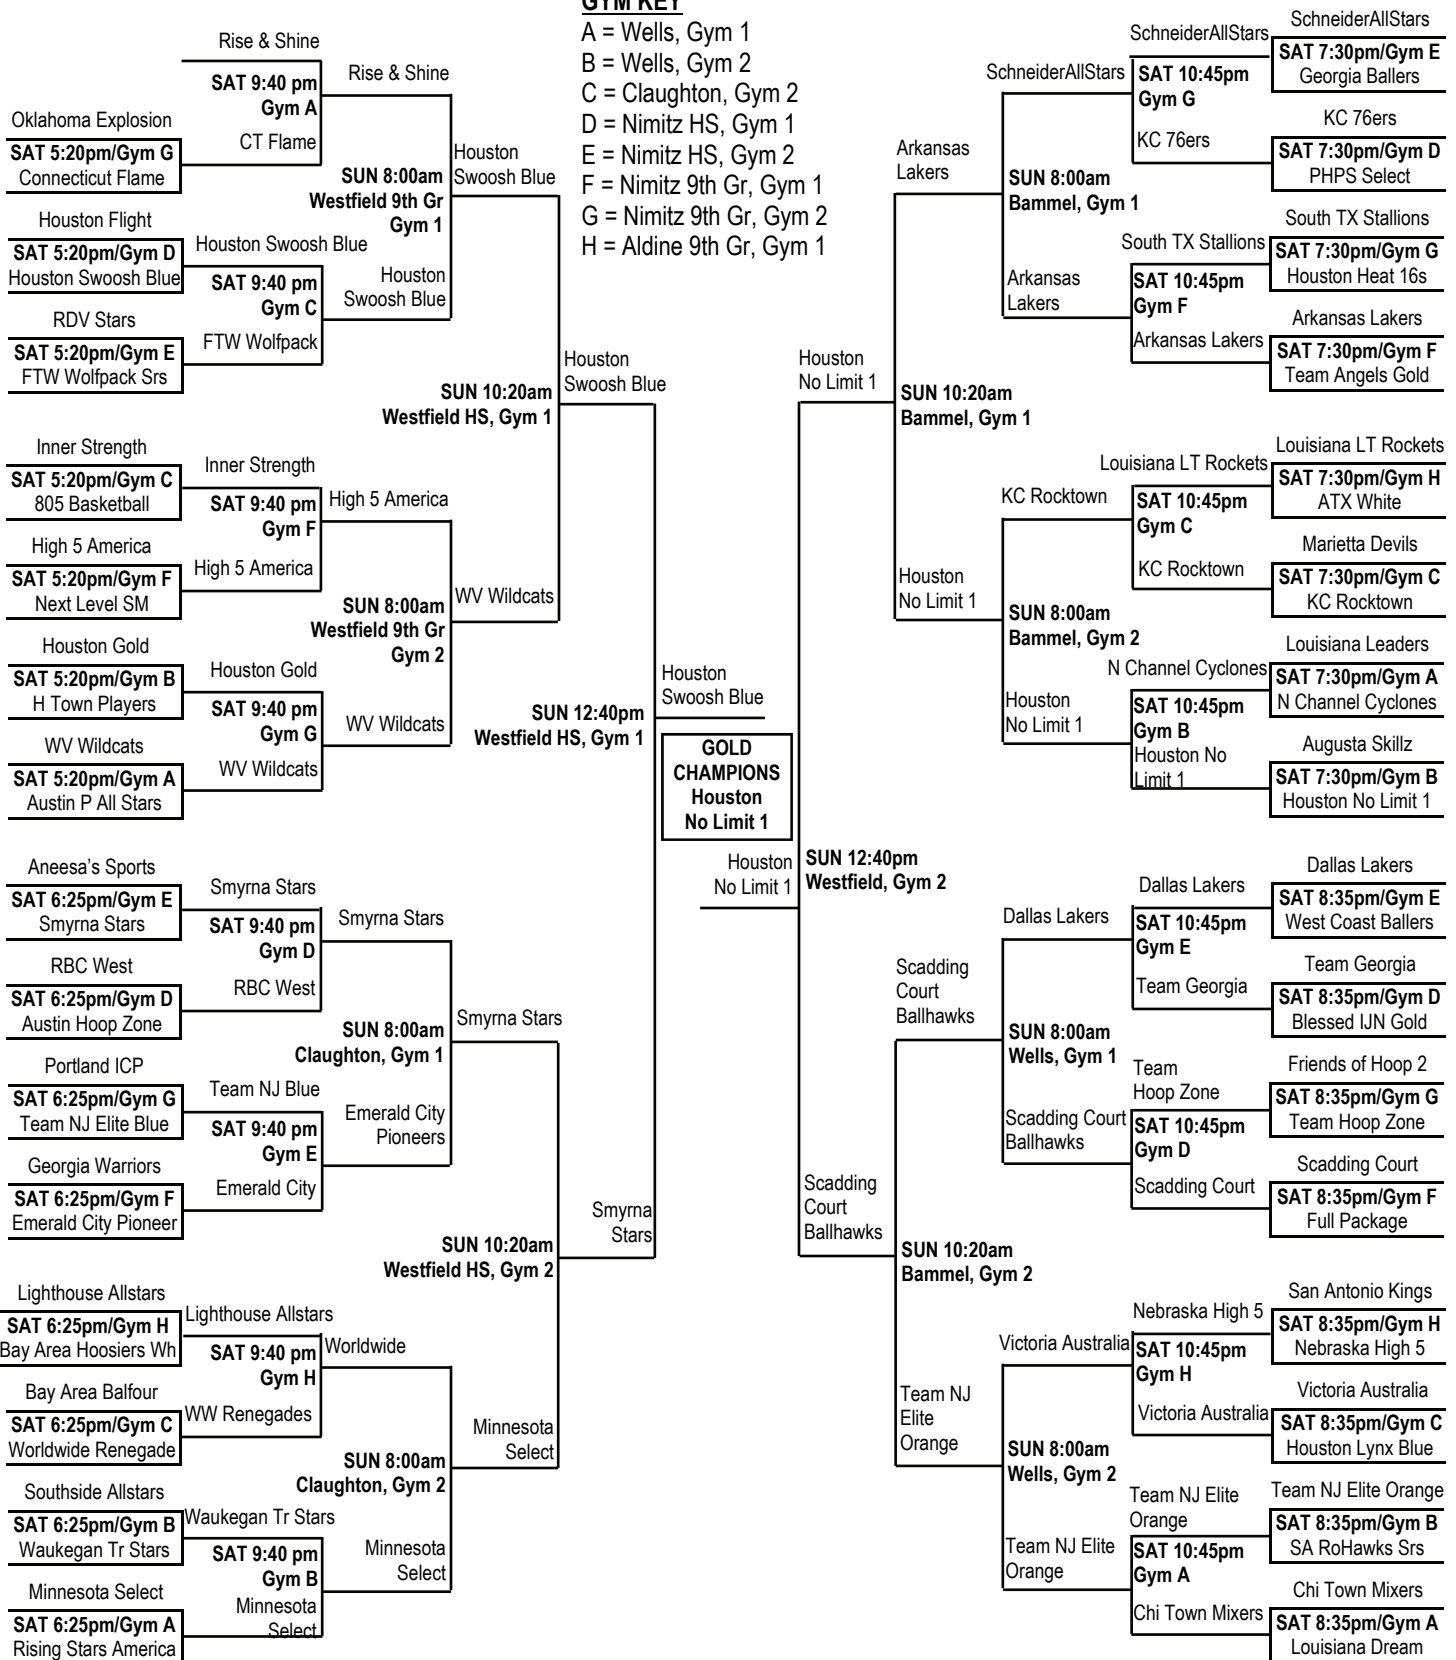

17-Under Gold Division Championship

GYM KEY

- A = Wells, Gym 1
- B = Wells, Gym 2
- C = Claughton, Gym 2
- D = Nimitz HS, Gym 1
- E = Nimitz HS, Gym 2
- F = Nimitz 9th Gr, Gym 1
- G = Nimitz 9th Gr, Gym 2
- H = Aldine 9th Gr, Gym 1