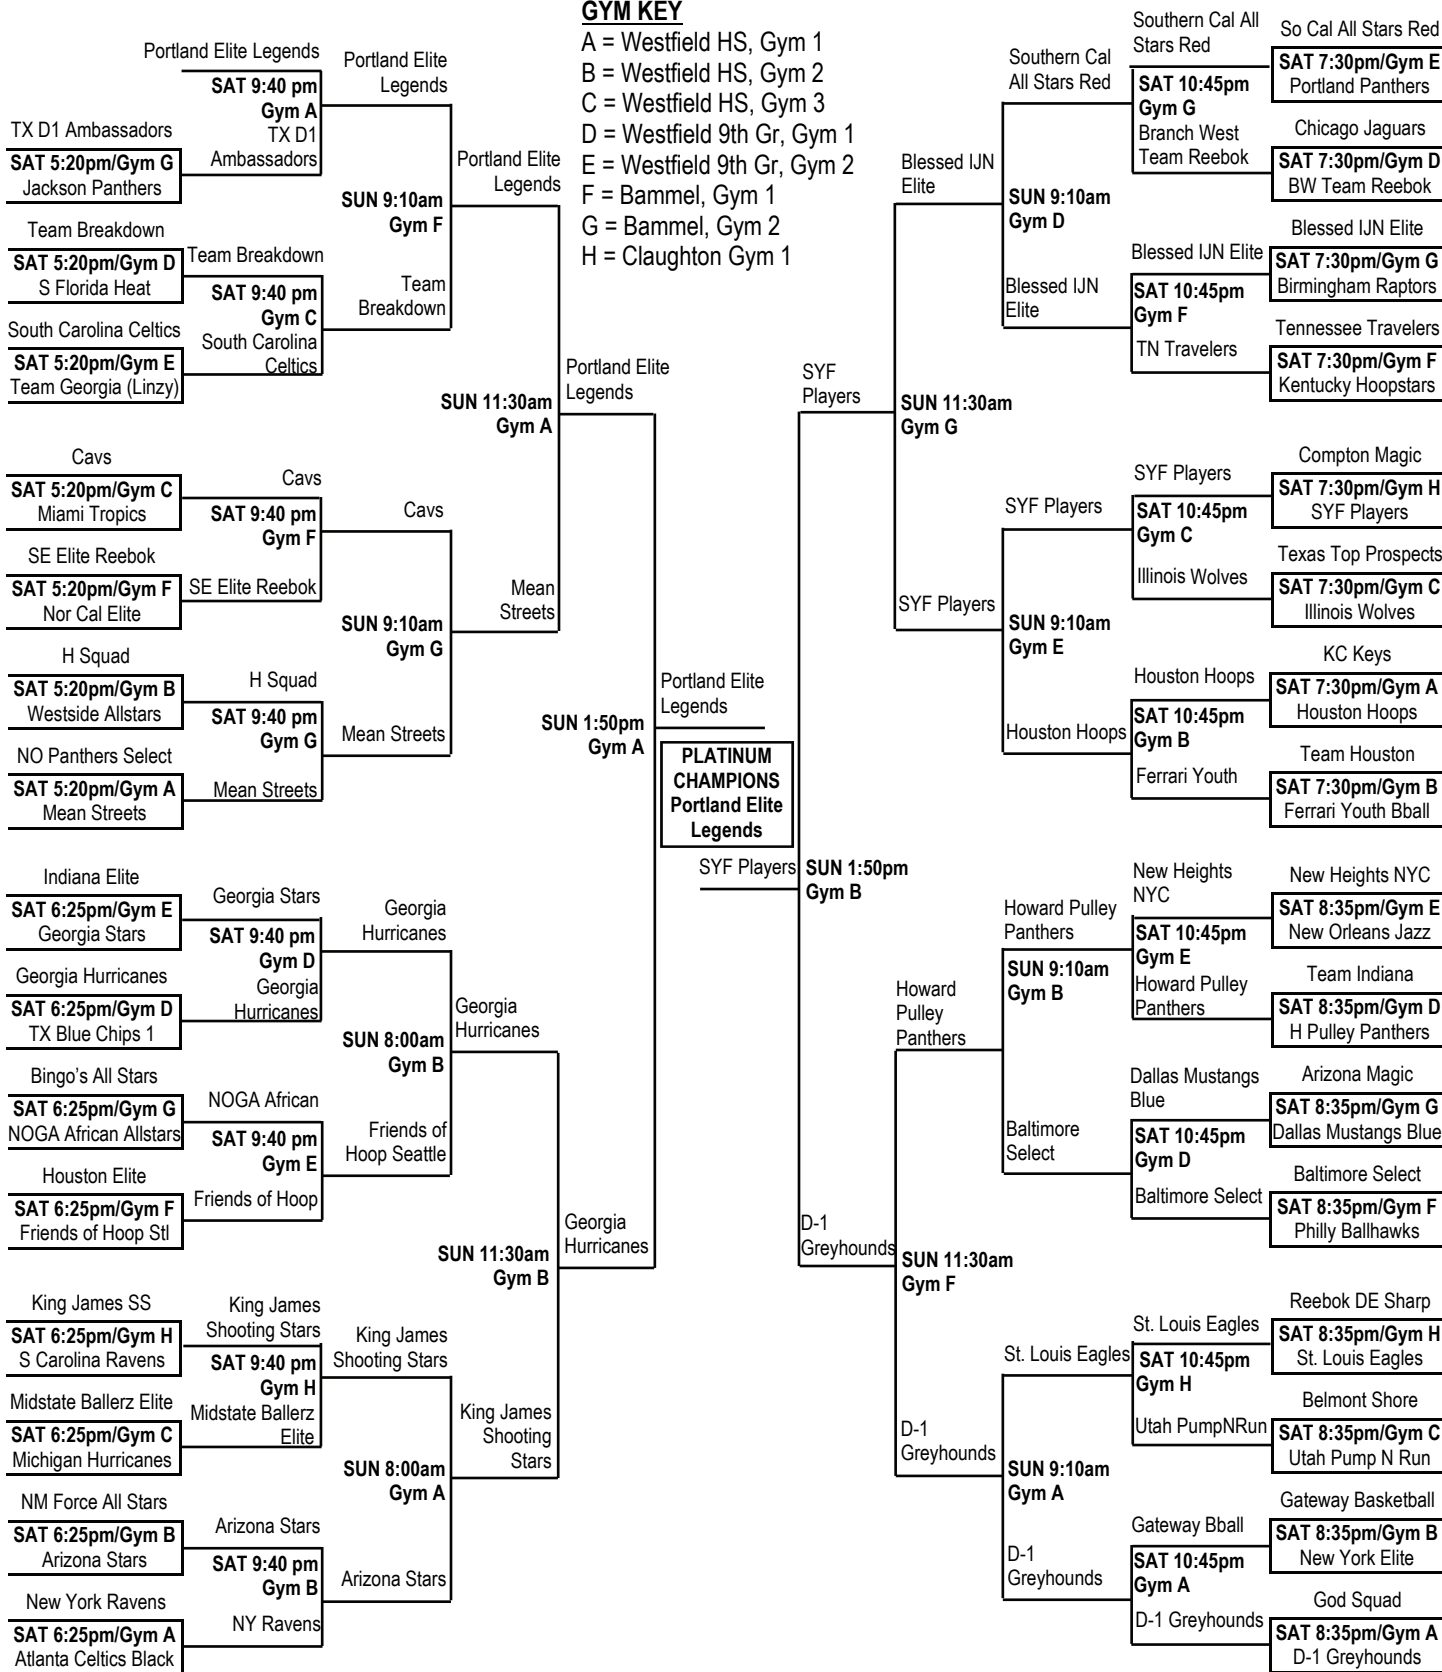

17-Under Platinum Division Championship

GYM KEY

- A = Westfield HS, Gym 1
- B = Westfield HS, Gym 2
- C = Westfield HS, Gym 3
- D = Westfield 9th Gr, Gym 1
- E = Westfield 9th Gr, Gym 2
- F = Bammel, Gym 1
- G = Bammel, Gym 2
- H = Claughton Gym 1