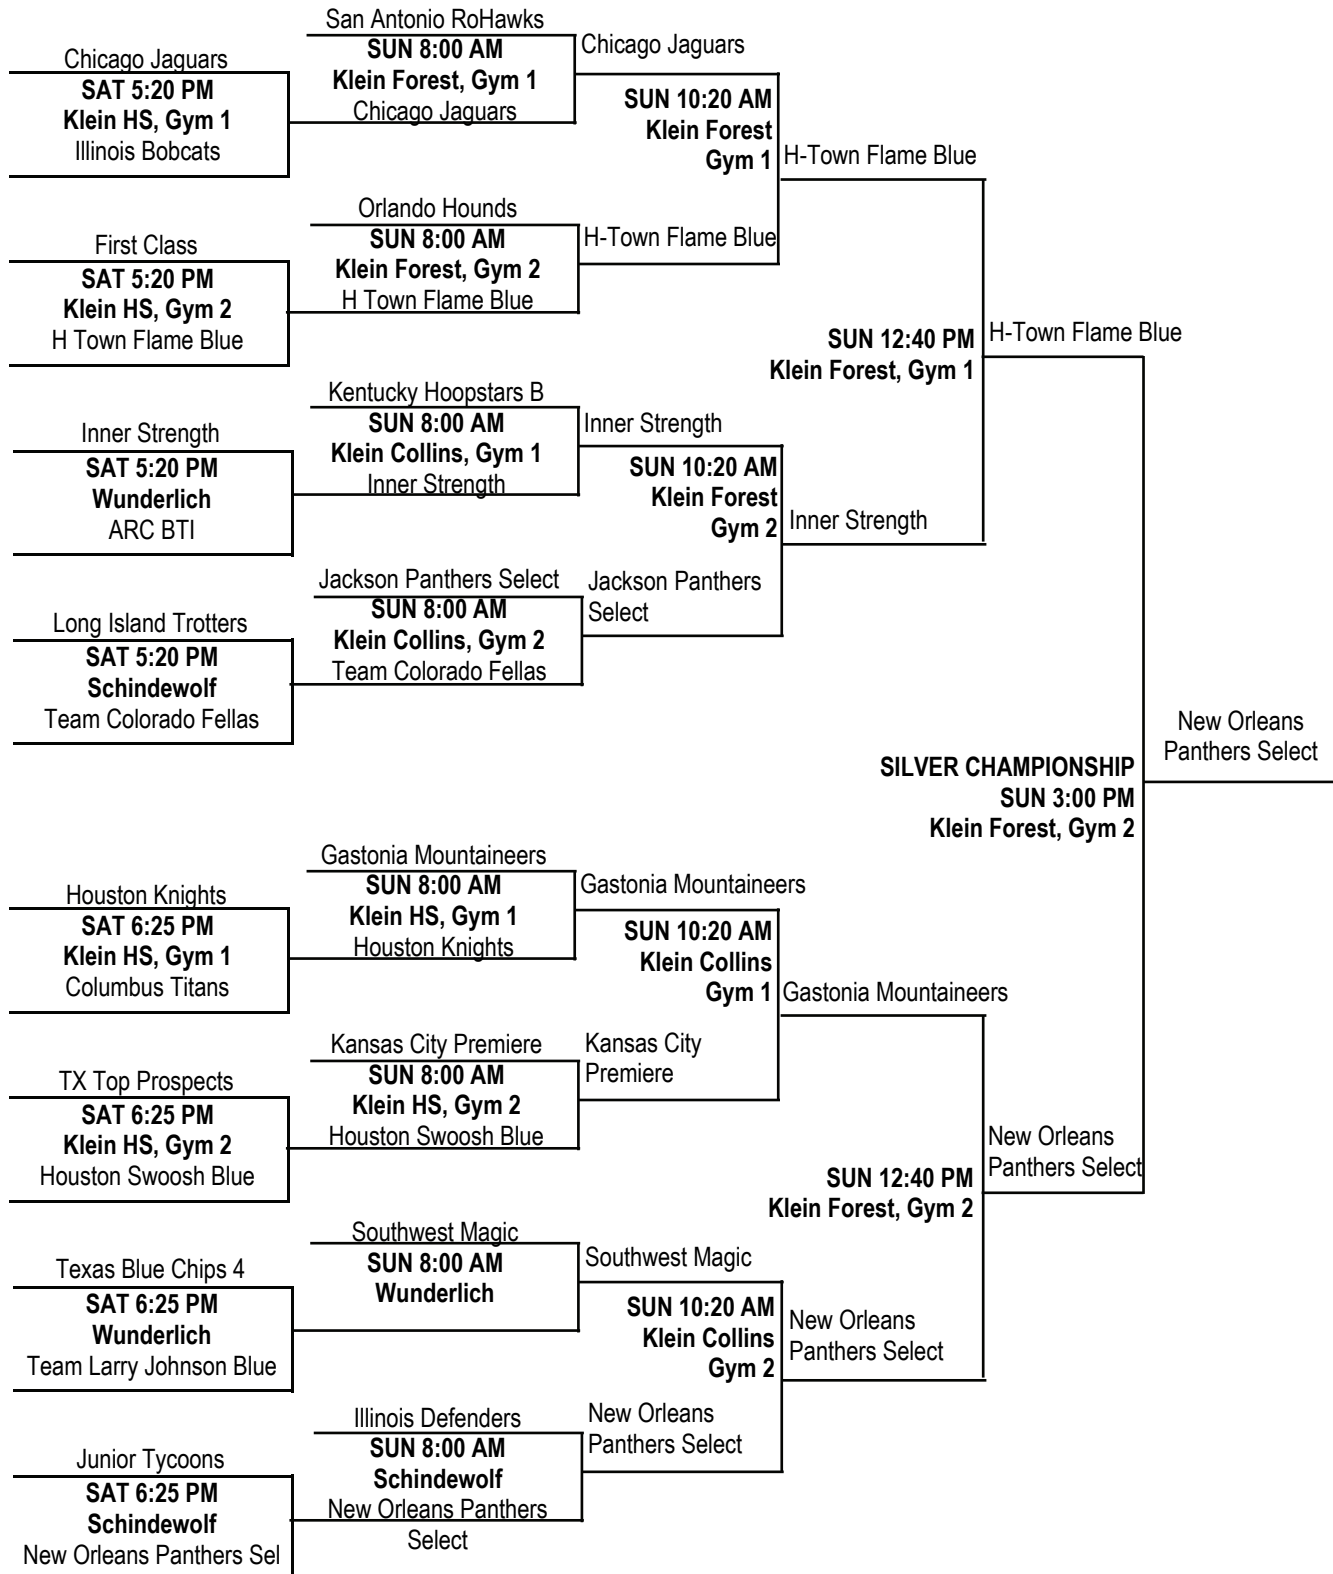

16-Under Boys Silver Division Championship