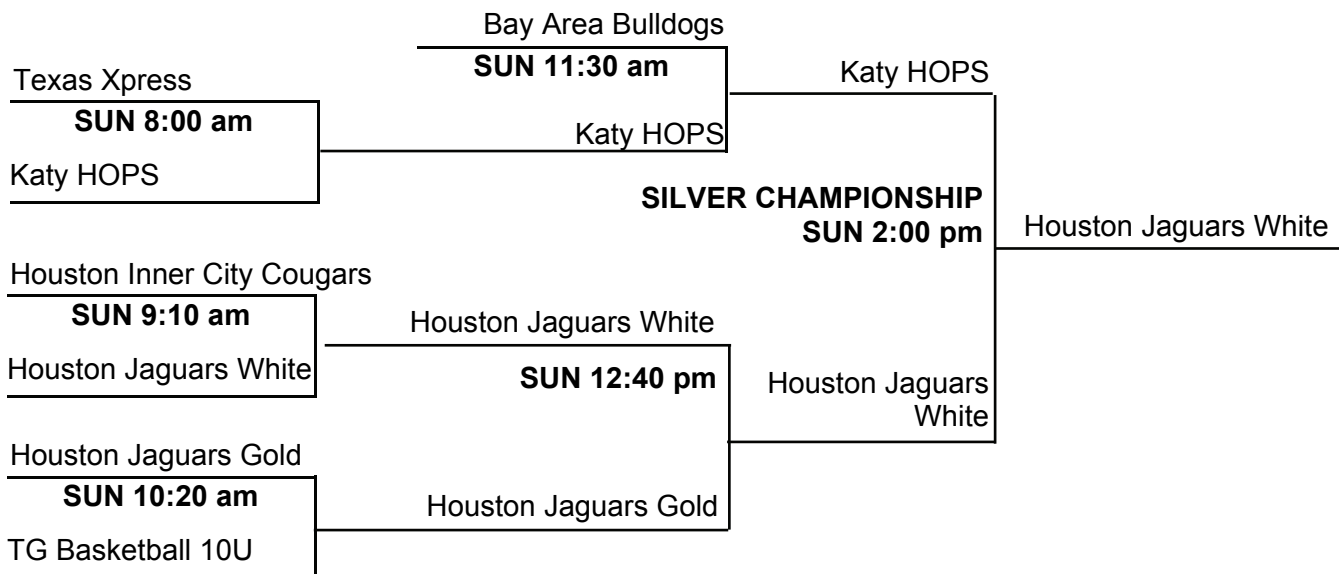

11-Under Championship Round - Silver

ALL GAMES AT SHOTWELL