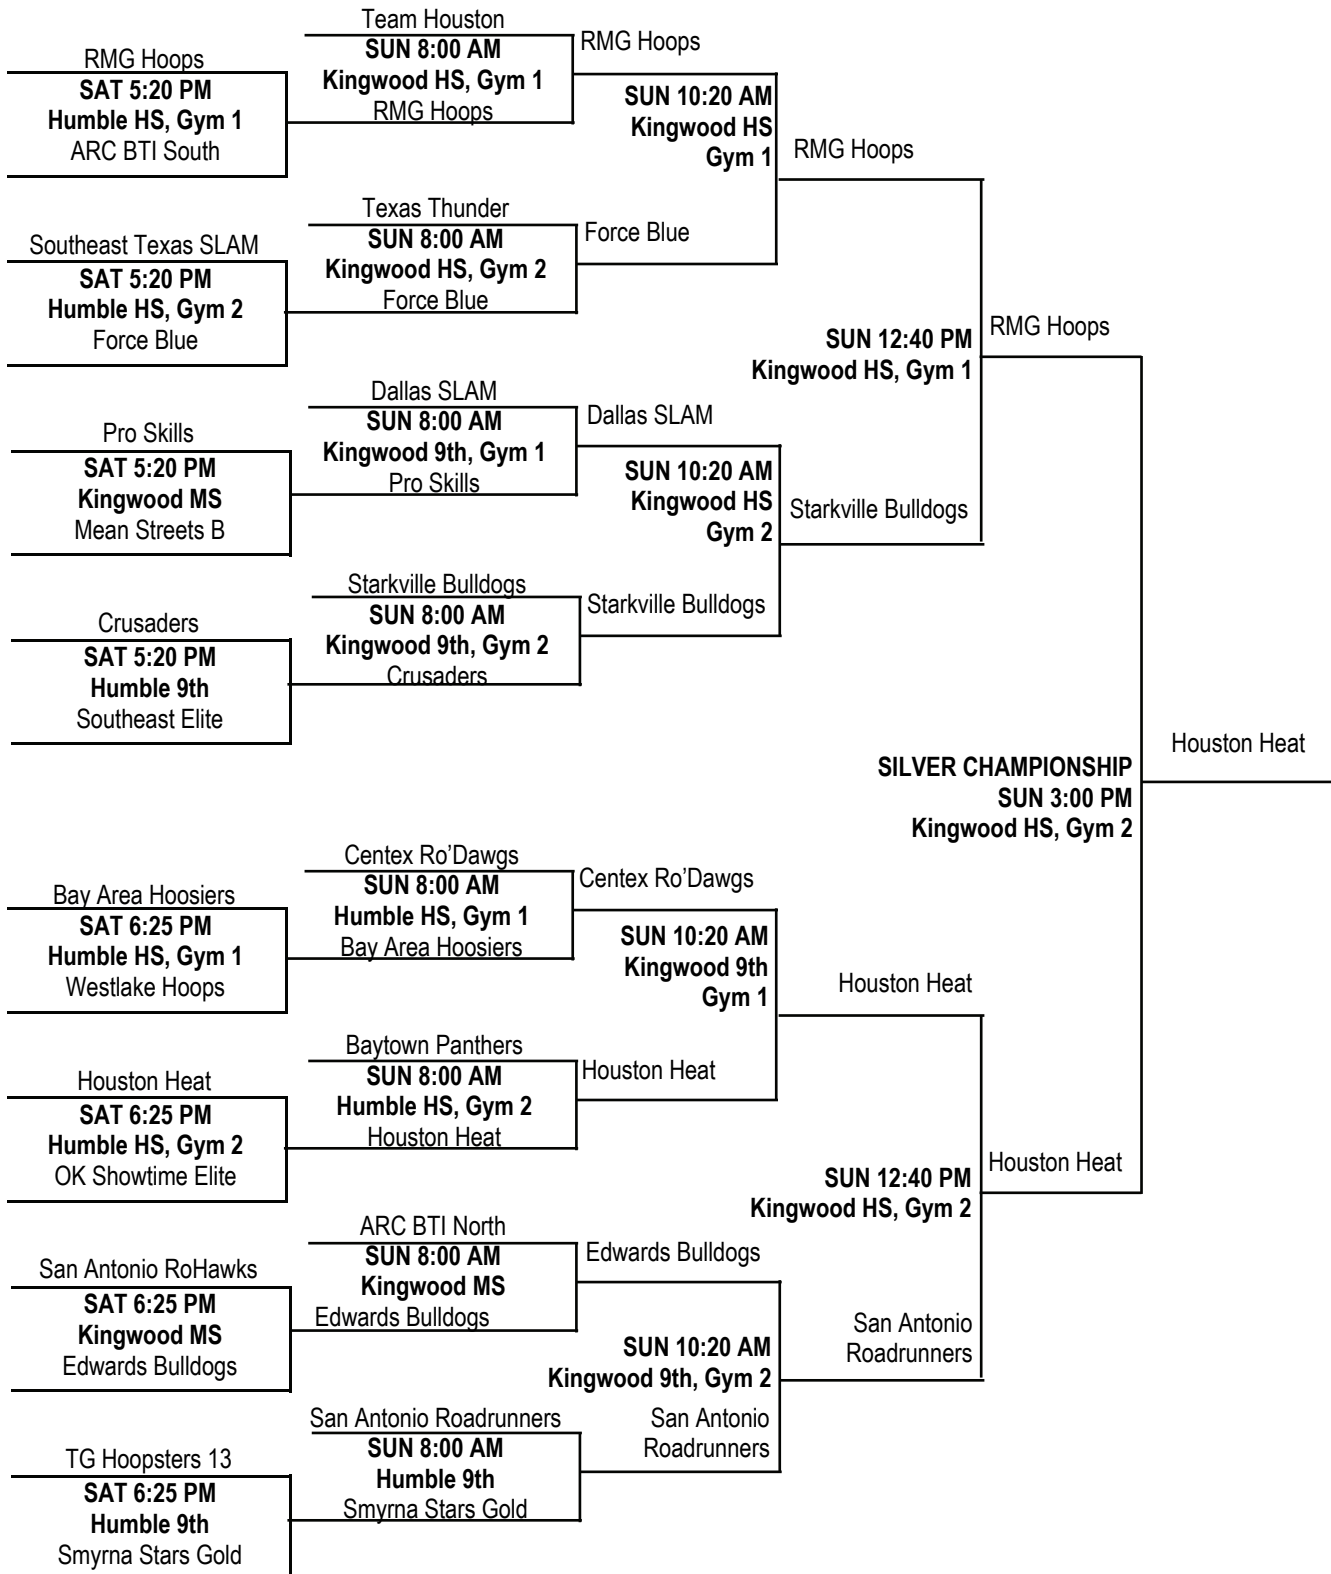

15-Under Boys Silver Division Championship