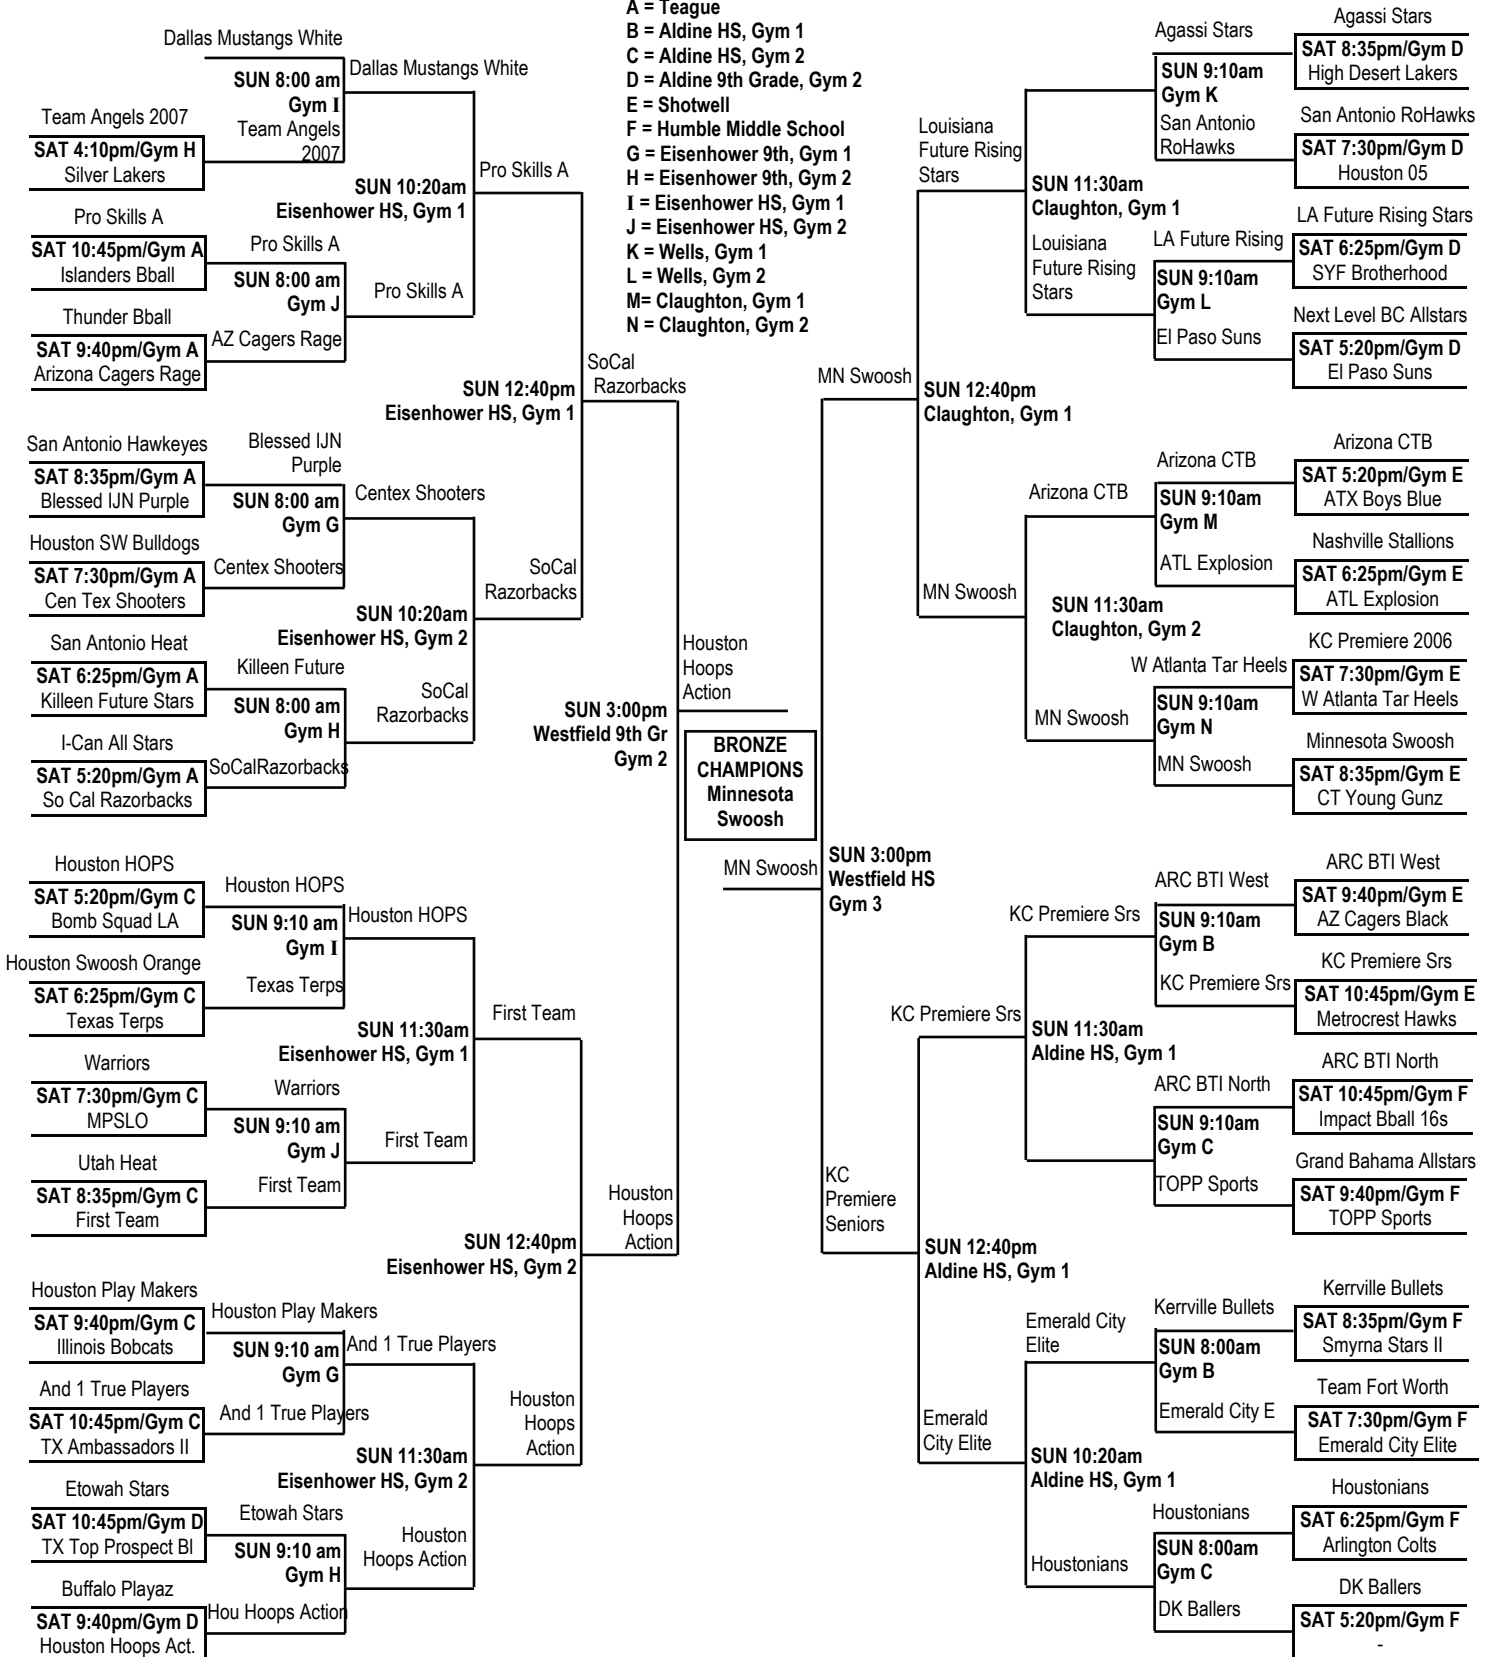

17-Under Bronze Division Championship

GYM KEY

- A = Teague
- B = Aldine HS, Gym 1
- C = Aldine HS, Gym 2
- D = Aldine 9th Grade, Gym 2
- E = Shotwell
- F = Humble Middle School
- G = Eisenhower 9th, Gym 1
- H = Eisenhower 9th, Gym 2
- I = Eisenhower HS, Gym 1
- J = Eisenhower HS, Gym 2
- K = Wells, Gym 1
- L = Wells, Gym 2
- M = Claughton, Gym 1
- N = Claughton, Gym 2