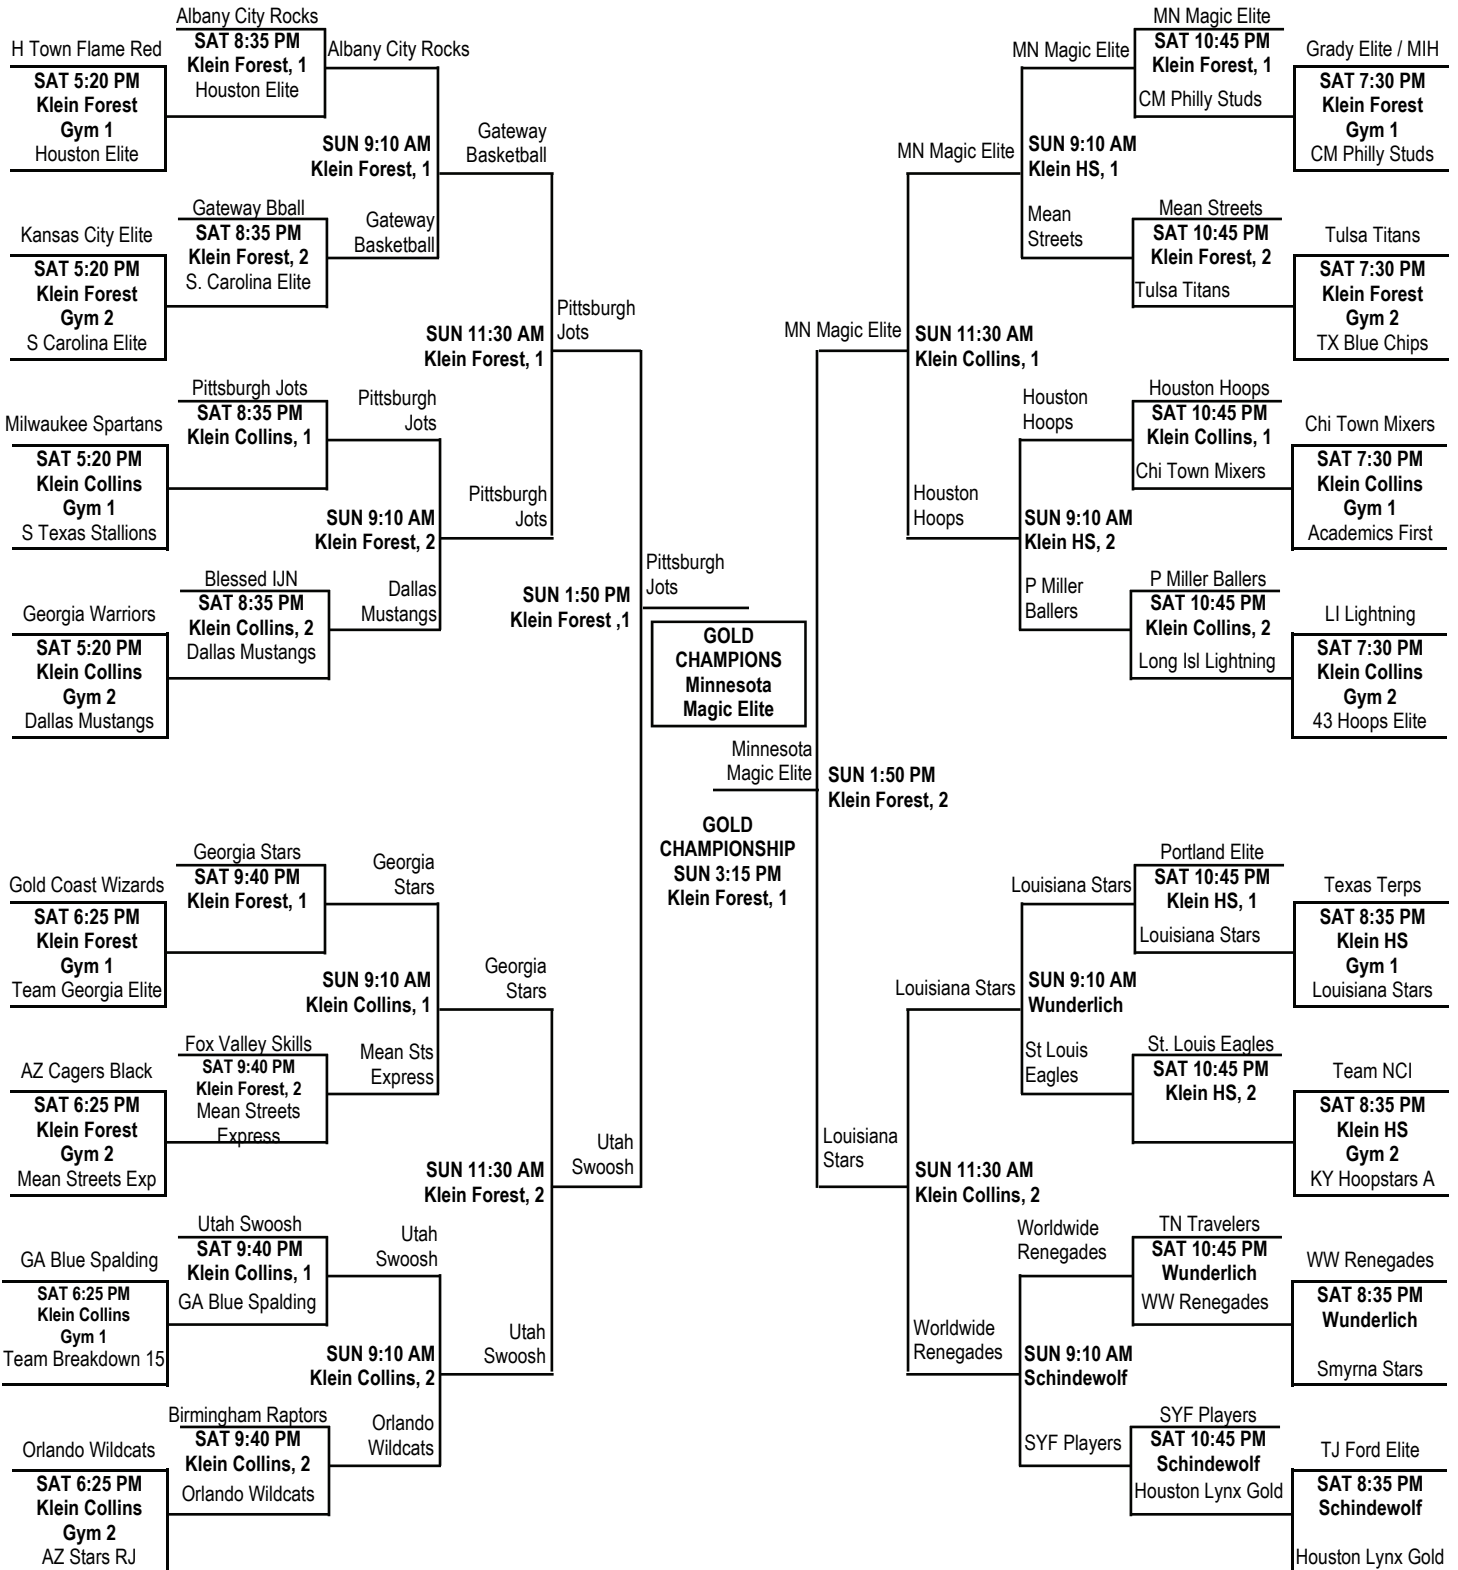

16-Under Boys Gold Division Championship