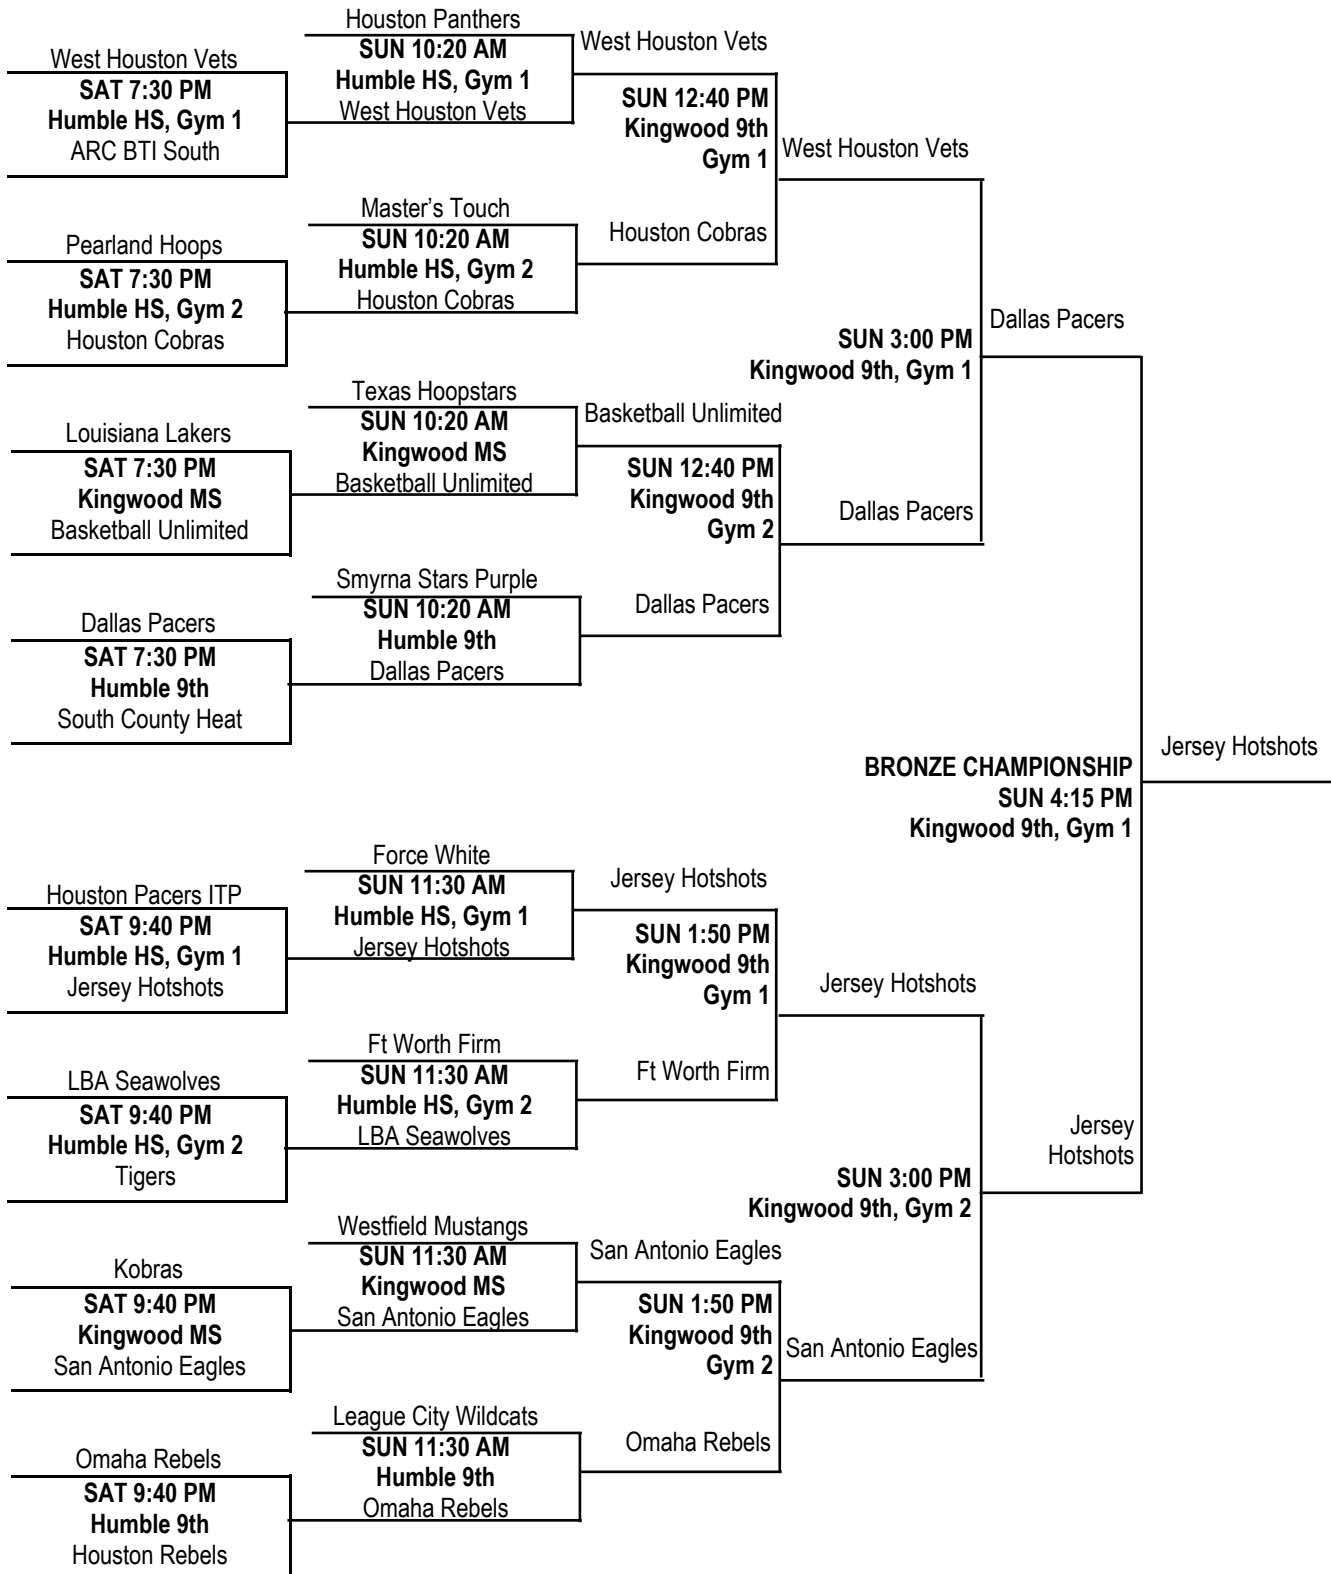

15-Under Boys Bronze Division Championship