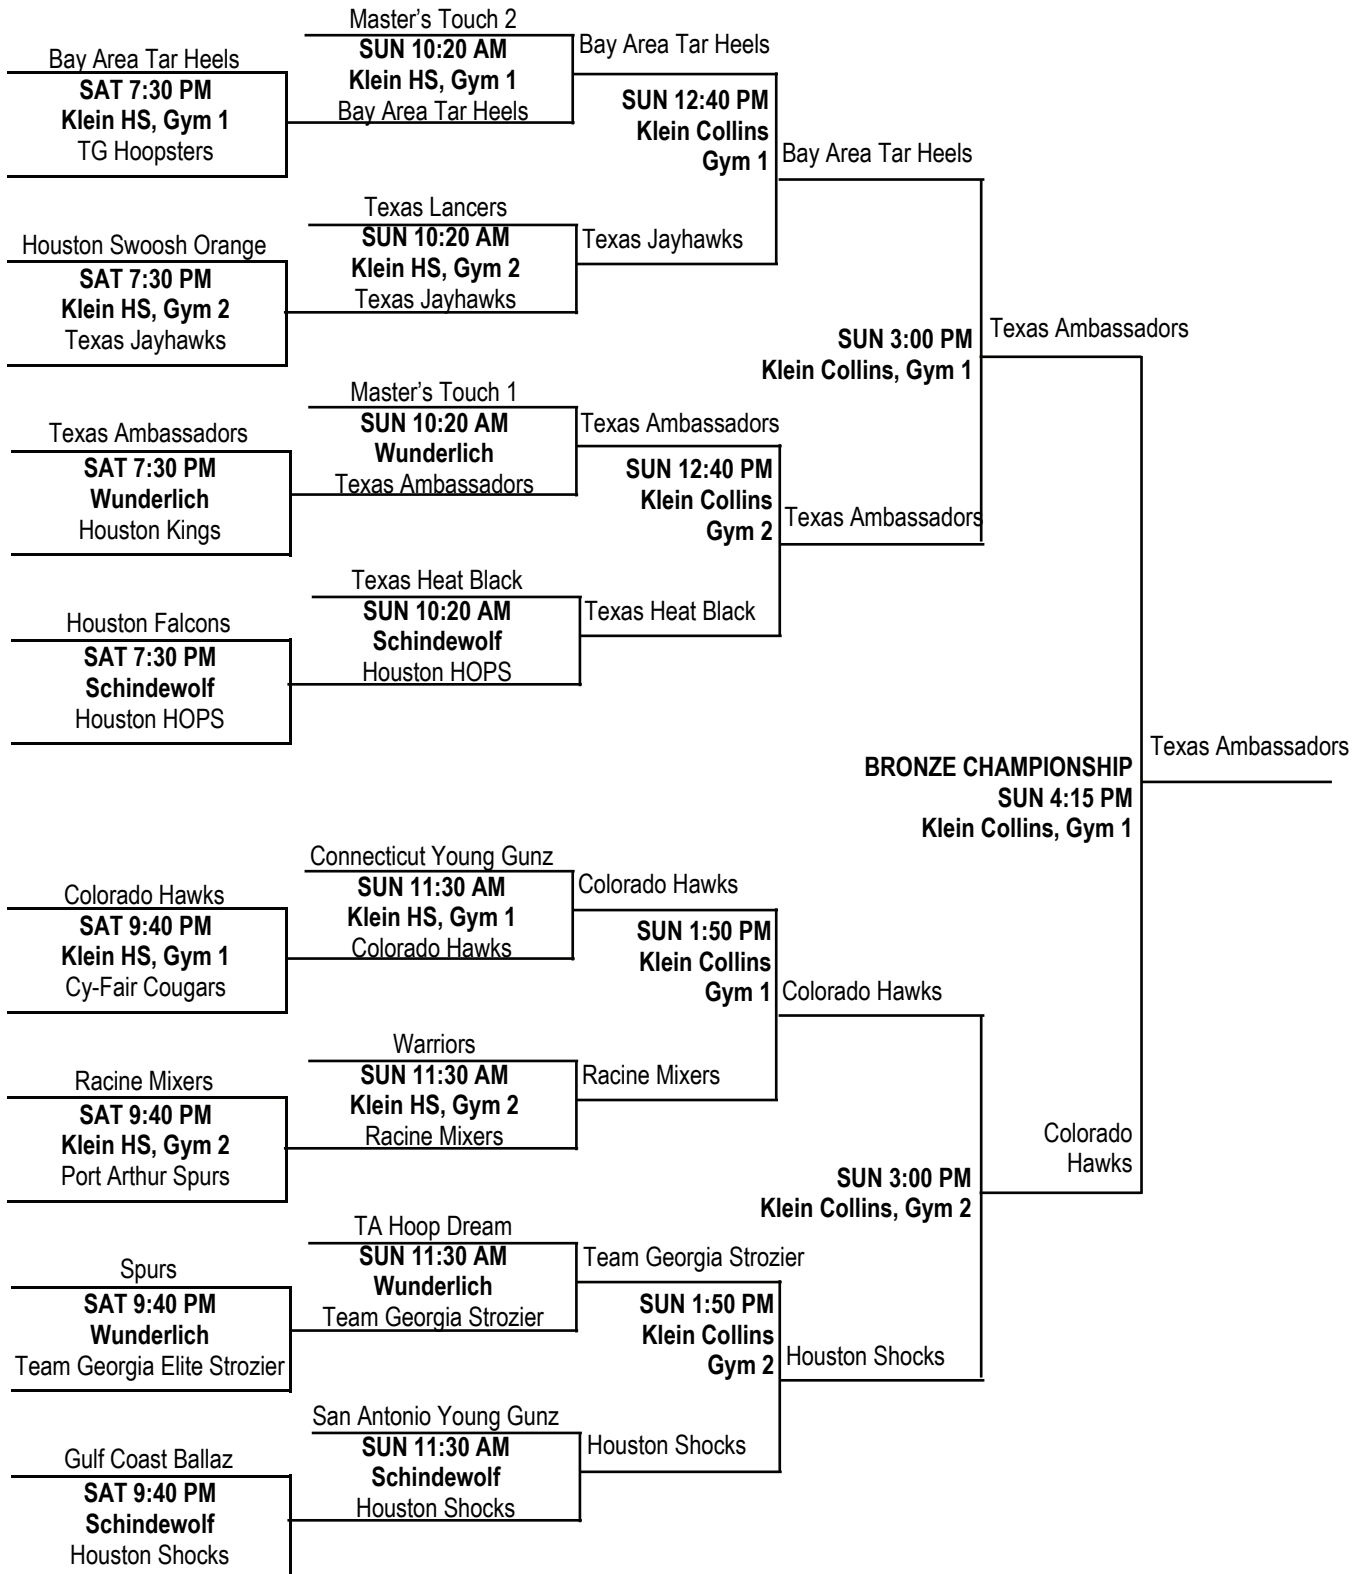

16-Under Boys Bronze Division Championship