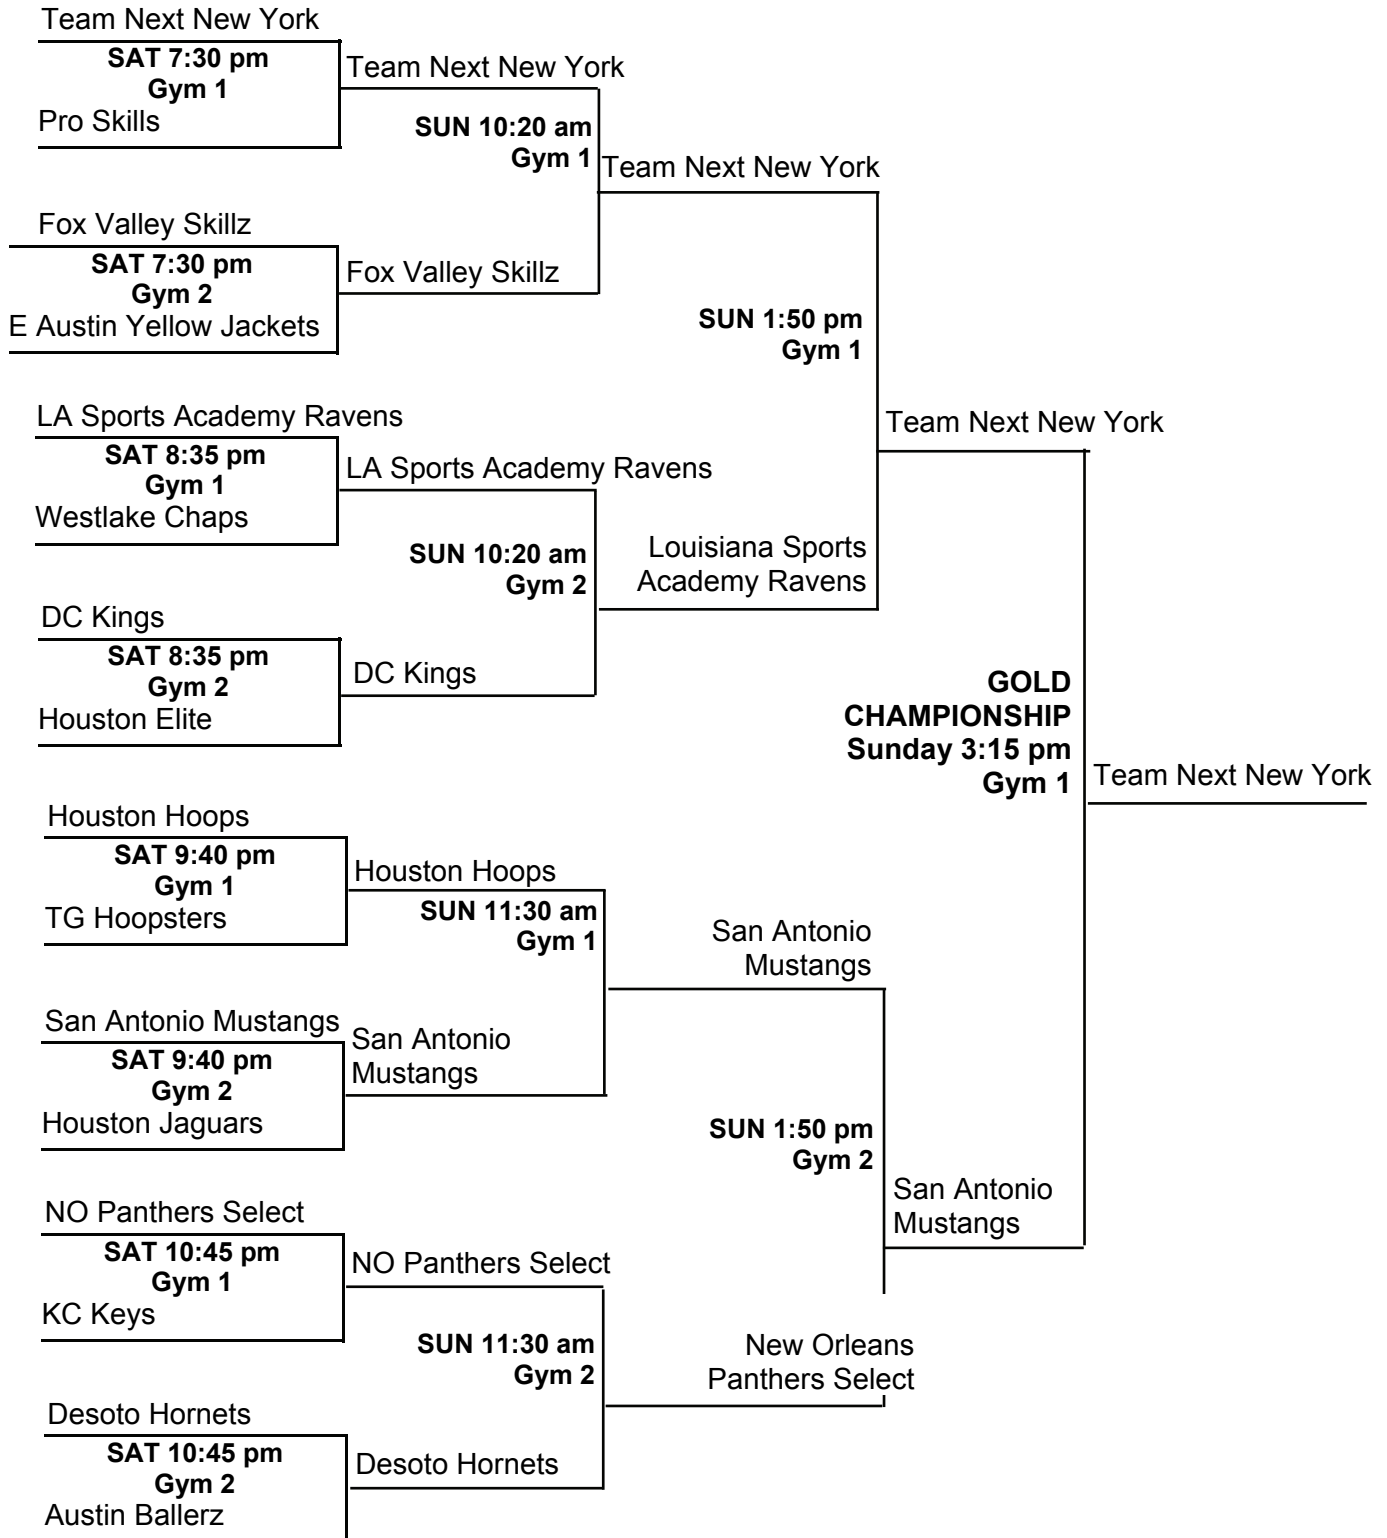

12-Under Championship Round - Gold

ALL GAMES AT KEEFER CROSSING