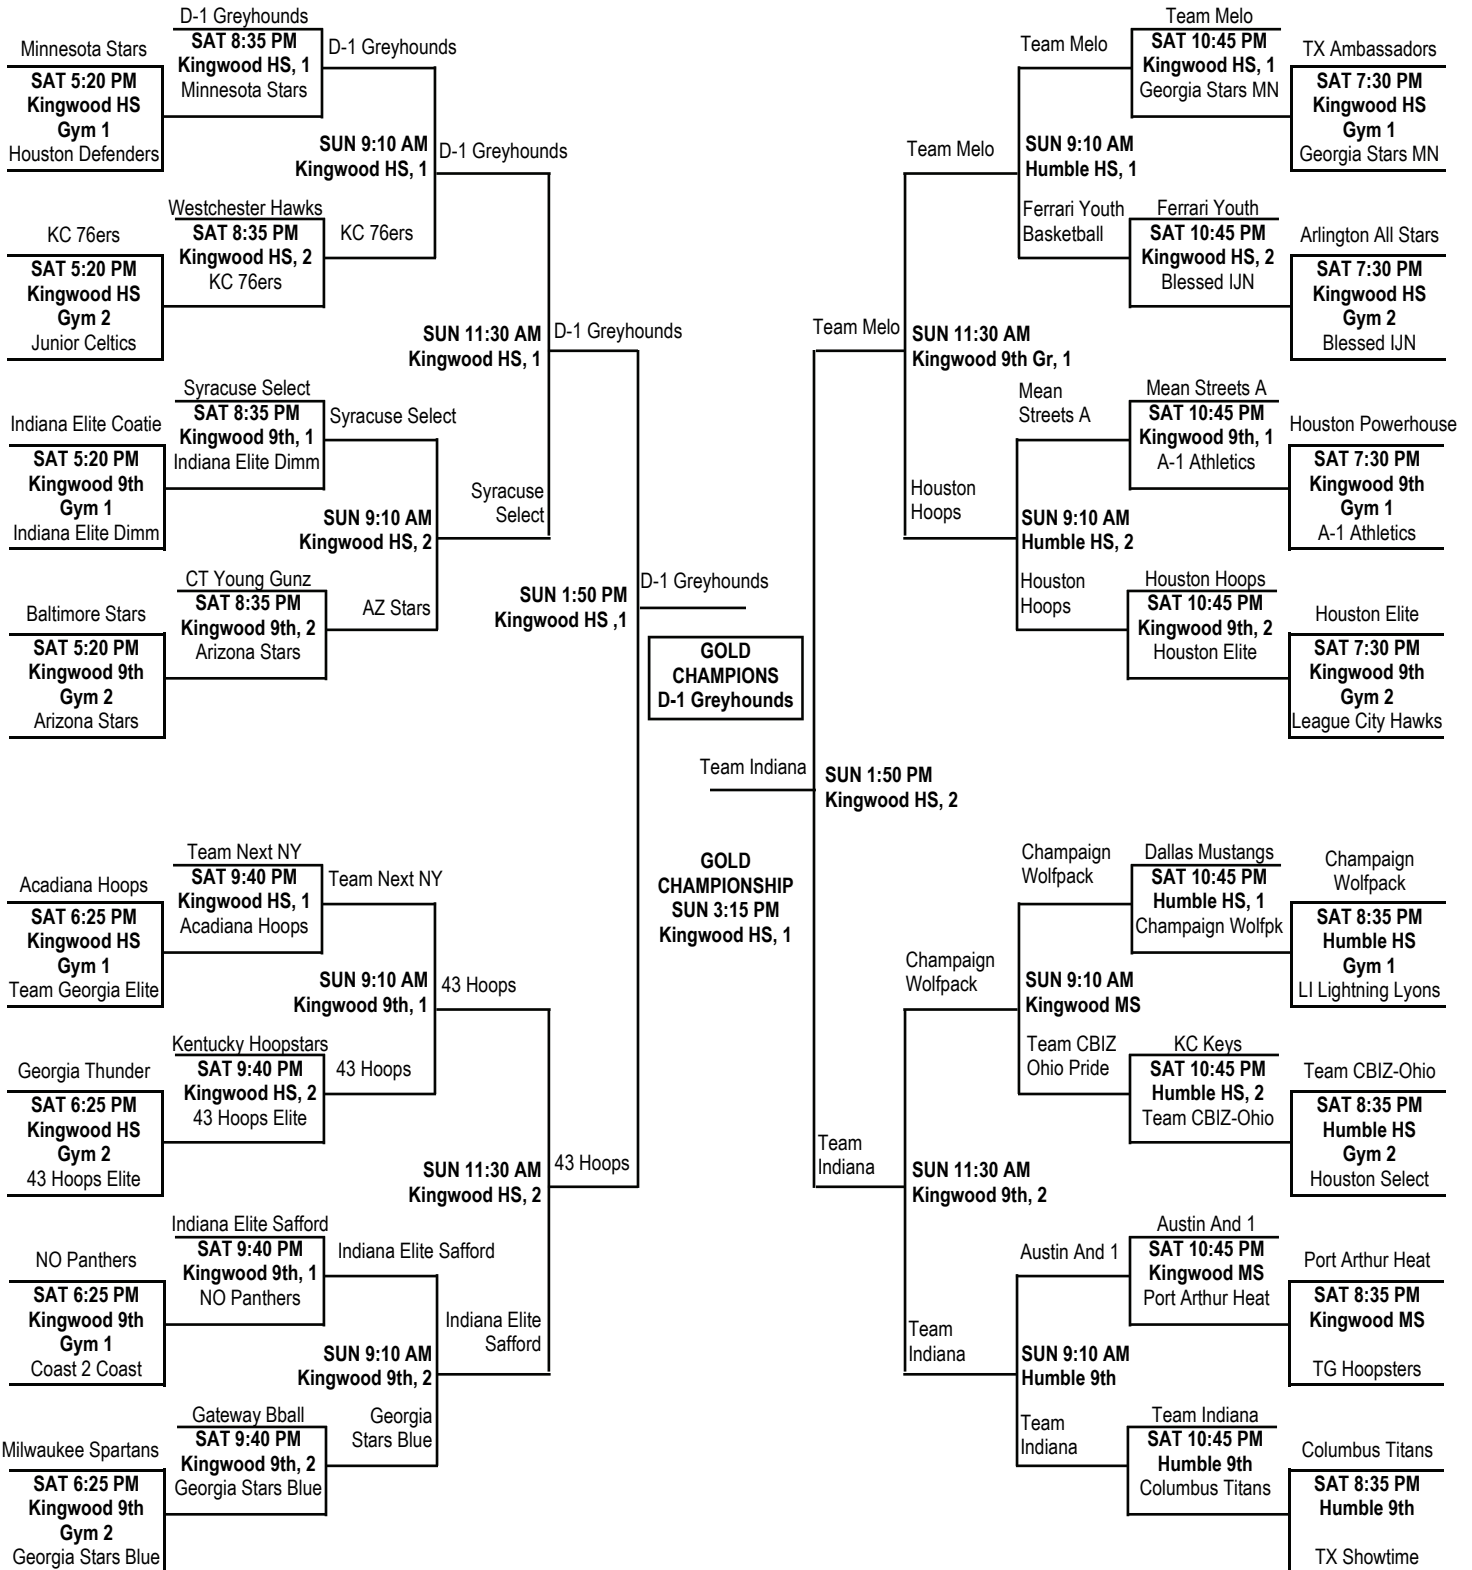

15-Under Boys Gold Division Championship