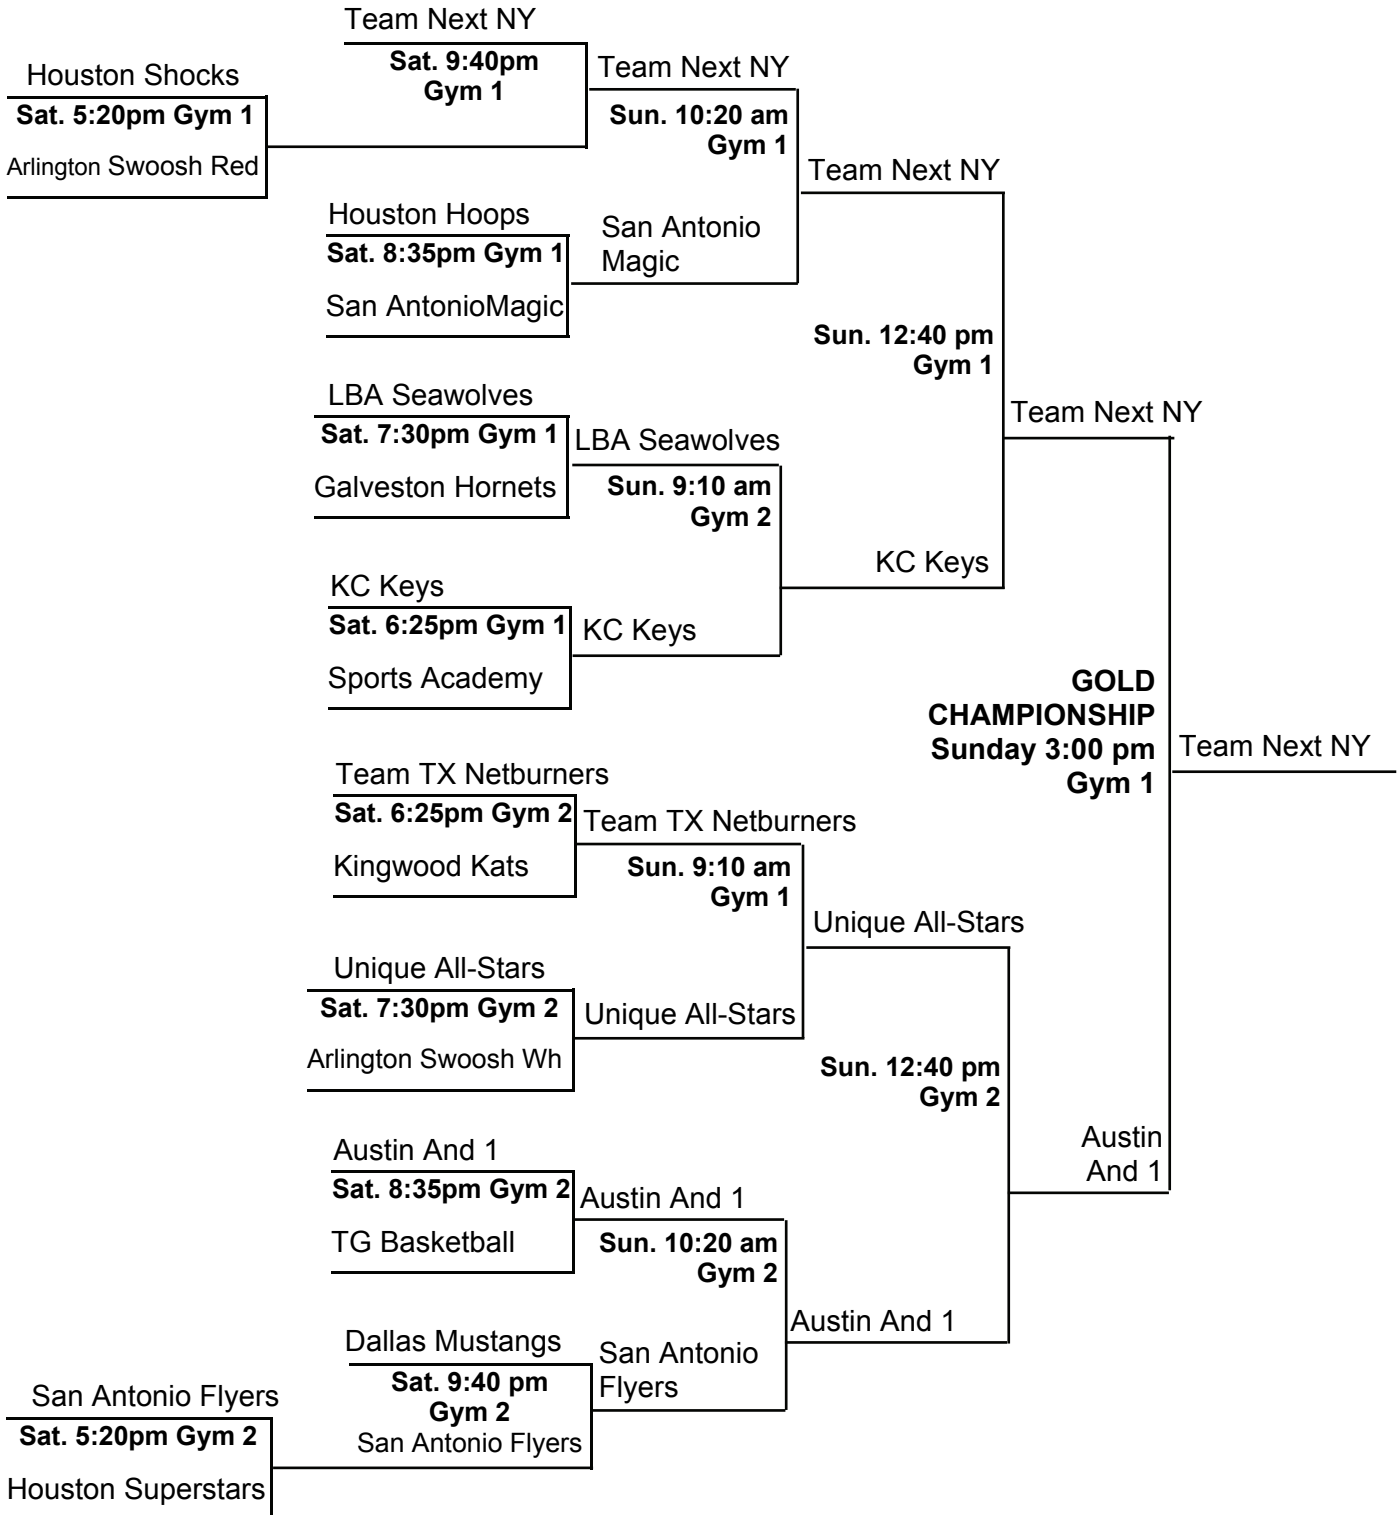

13-Under Championship Round - Gold

ALL GAMES AT BRANCH CROSSING