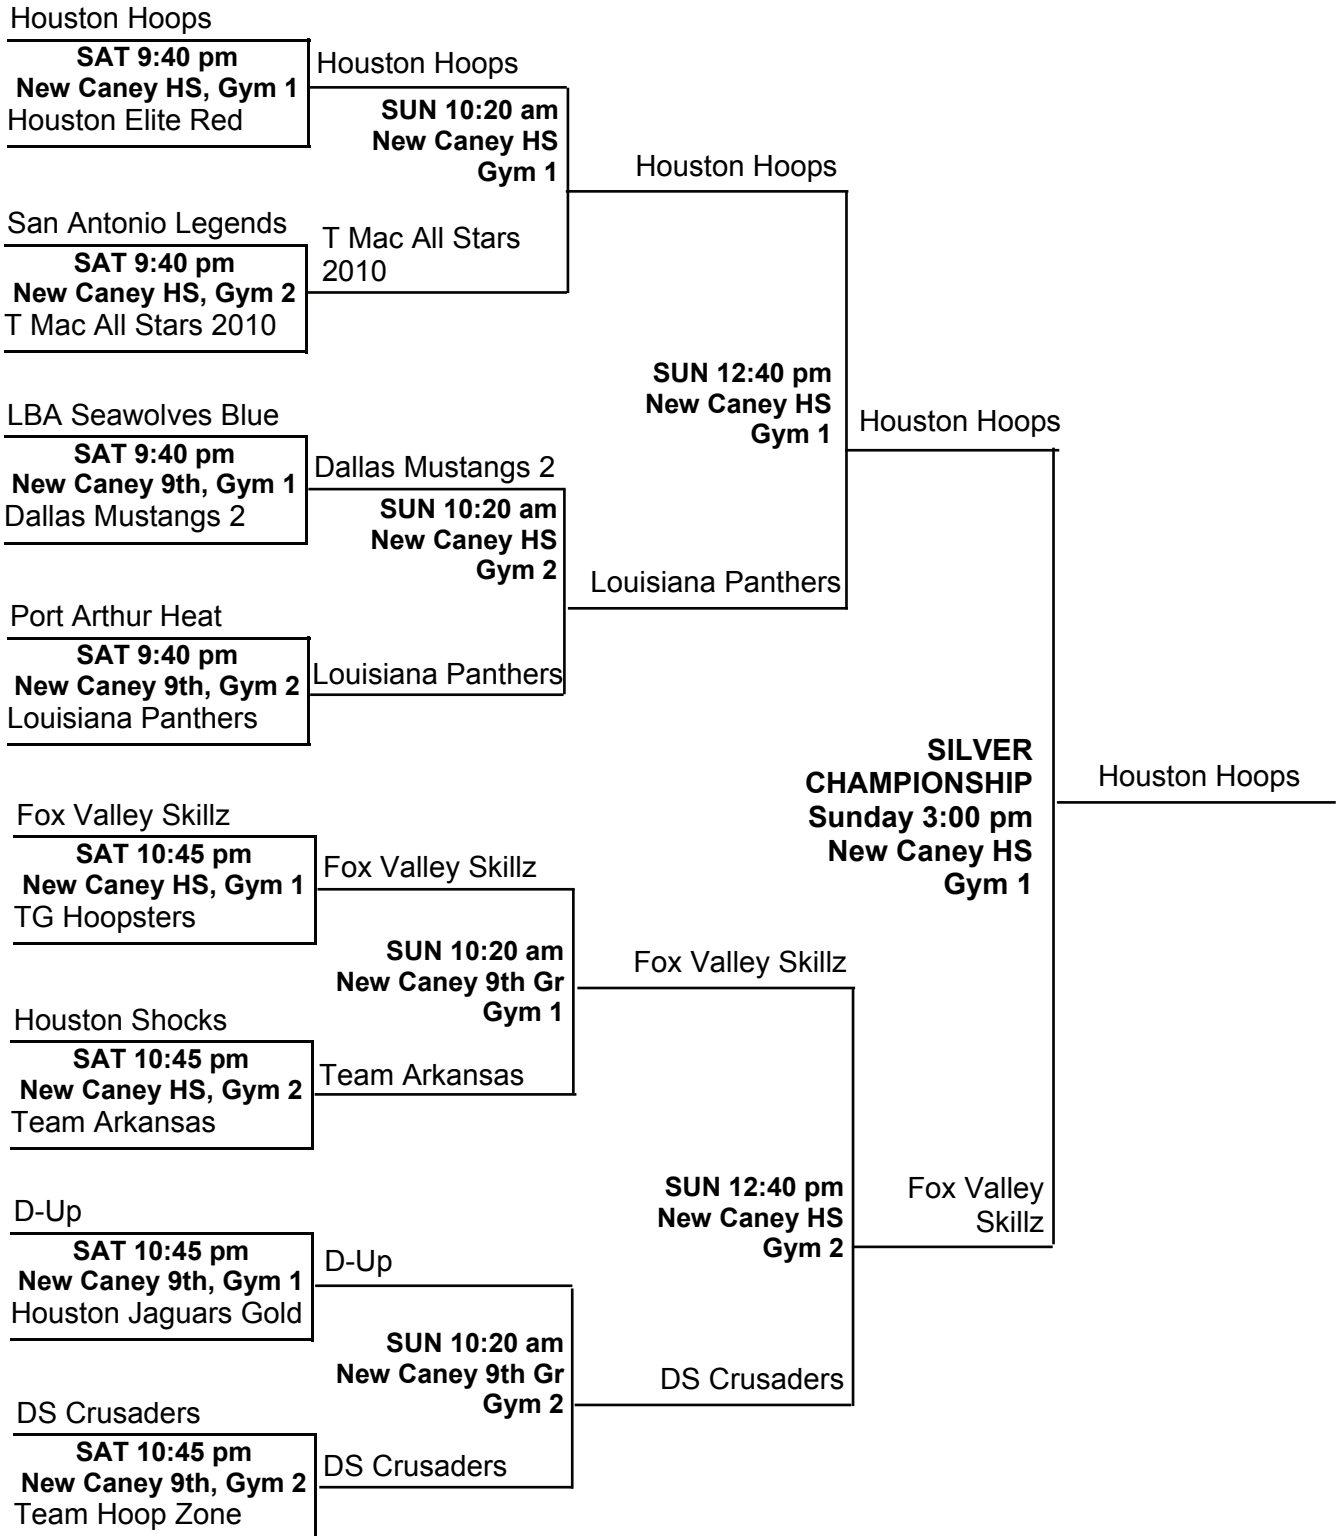

14-Under Championship Round - Silver