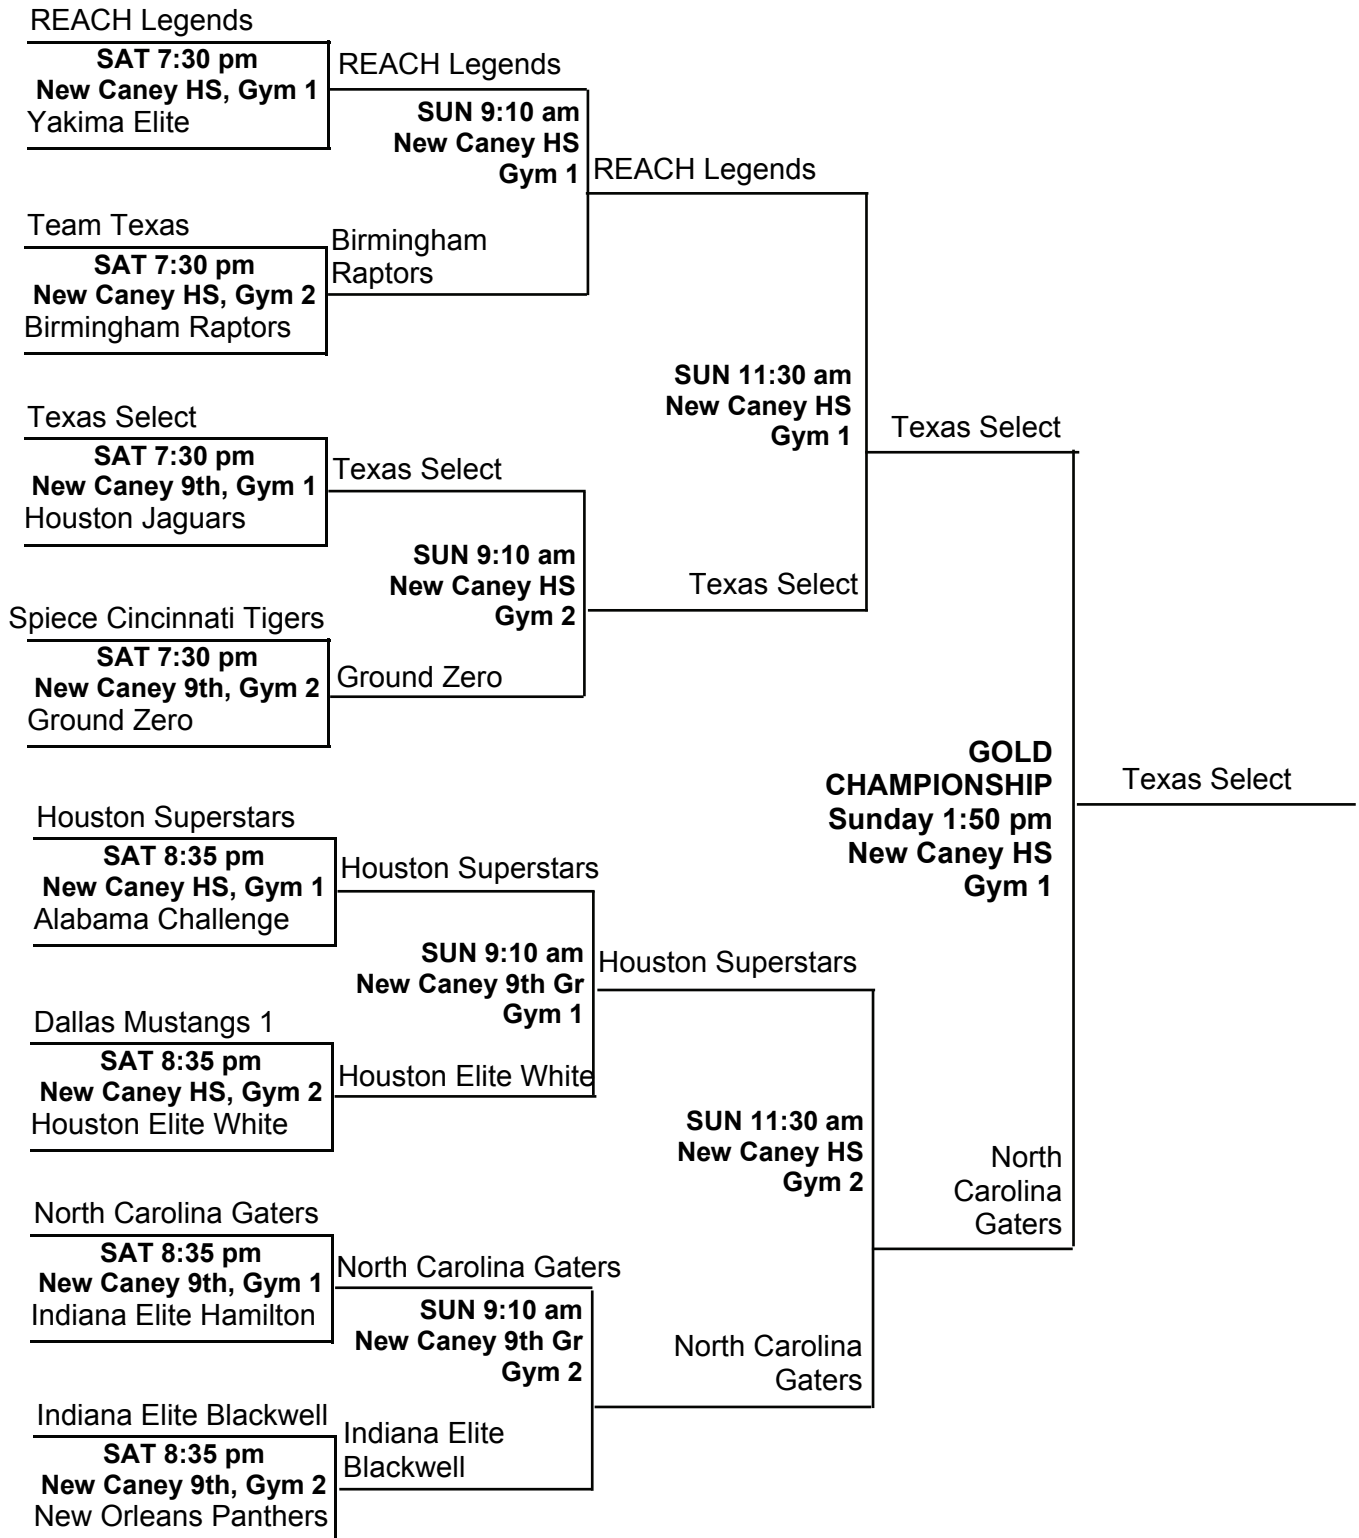

14-Under Championship Round - Gold