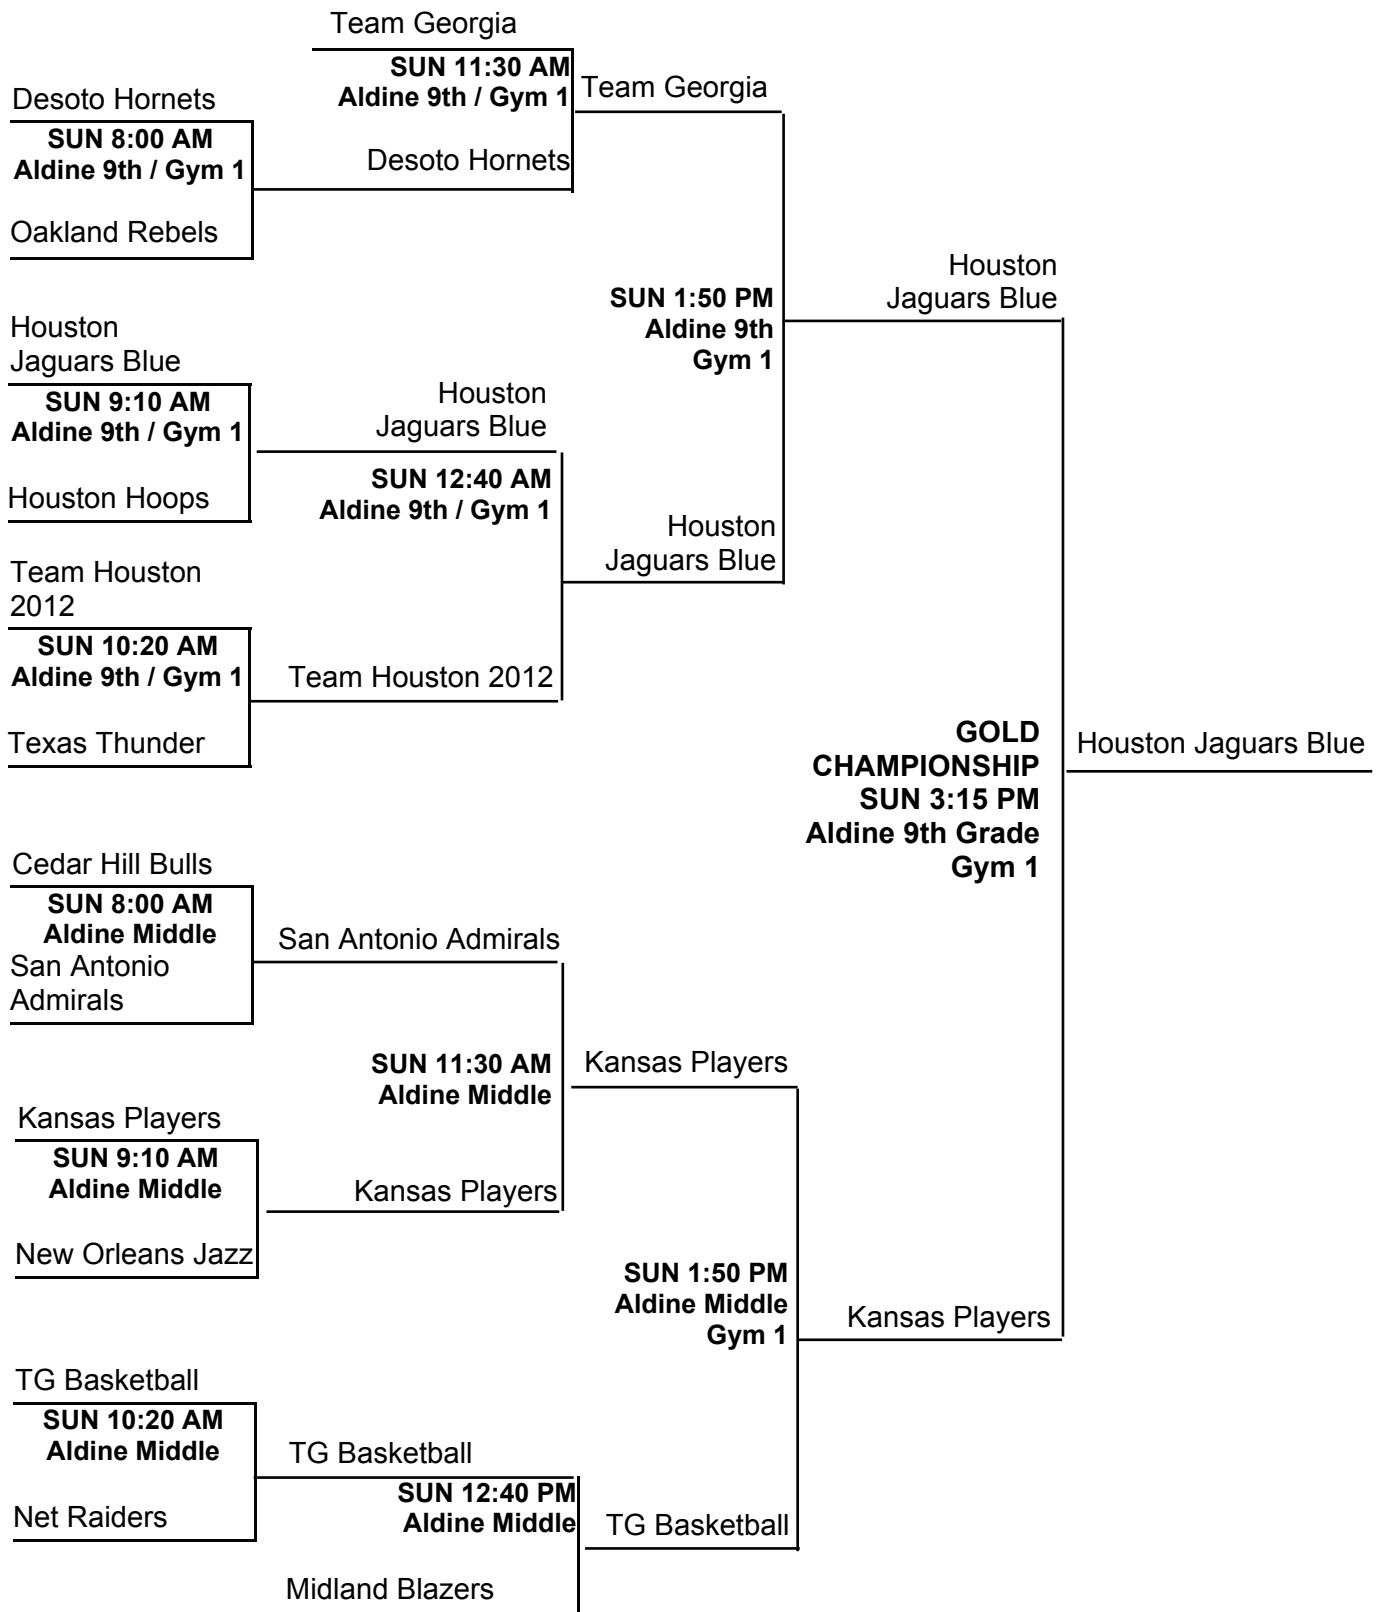

11-Under Championship Round - Gold