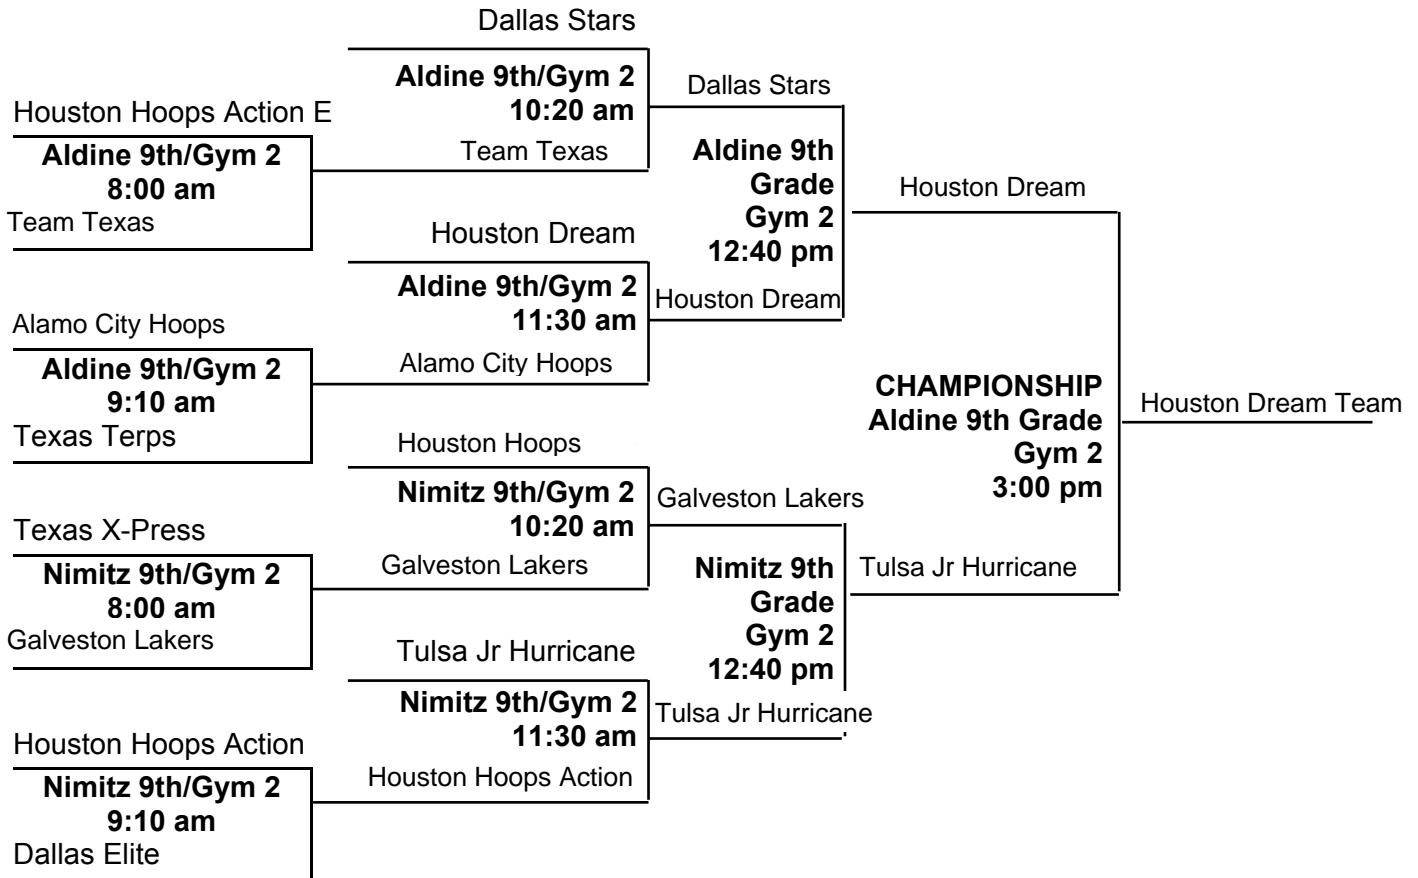

11-Under Pools & Schedule

POOL A	POOL B	POOL C
1. Dallas Stars (Texas) 2. Houston Hoops Action (Texas) 3. Texas Terps	1. Tulsa Jr. Hurricane (Oklahoma) 2. Houston Hoops Action East (Texas) 3. Texas Xpress	1. Houston Hoops (Texas) 2. Alamo City Hoops (Texas) 3. Dallas Elite (Texas)
	POOL D	
	1. Team Texas 2. Galveston Lakers (Texas) 3. Houston Dream Team (Texas)	

Friday, April 23, 2004 NIMITZ 9TH GRADE, GYM 1	
Time	Teams
6:30 pm	B1 vs. B2 (63-45)
7:40 pm	D2 vs. D3 (49-50)
8:50 pm	C1 vs. C3 (57-16)
10:00 pm	A1 vs. A2 (47-25)

Saturday, April 24, 2004 NIMITZ HIGH SCHOOL, GYM 1	
Time	Teams
8:00 am	B3 vs. B2 (27-50)
9:10 am	D3 vs. D1 (38-37)
10:20 am	C3 vs. C2 (34-36)
11:30 am	A3 vs. A1 (30-63)
12:40 pm	B3 vs. B1 (16-45)
1:50 pm	D1 vs. D2 (45-47)
3:00 pm	C2 vs. C1 (45-40)
4:10 pm	A2 vs. A3 (50-39)

Championship Bracket Games on Sunday, April 25