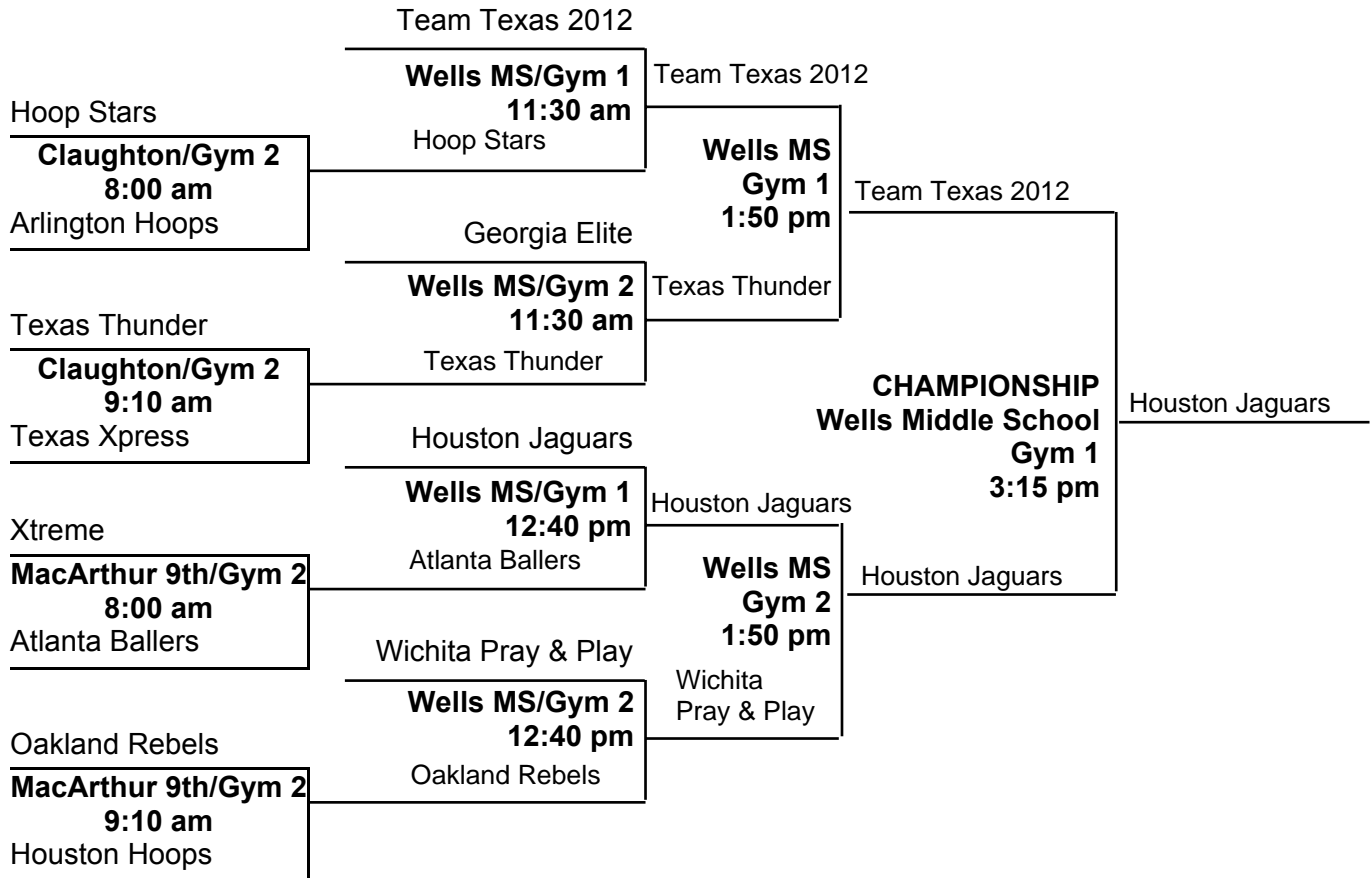

10-Under Pools & Schedule

POOL A	POOL B	POOL C
1. Team Texas 2012 2. Oakland Rebels (California) 3. Texas Xpress	1. Wichita Pray & Play (Kansas) 2. Hoop Stars (Texas) 3. Xtreme (Texas)	1. Georgia Elite 2. Houston Hoops (Texas) 3. Texas Thunder
	POOL D	
	1. Atlanta Ballers (Georgia) 2. Houston Jaguars (Texas) 3. Arlington Hoops (Texas)	

Friday, April 23, 2004 ALDINE MIDDLE SCHOOL	
Time	Teams
6:30 pm	C1 vs. C2 (48-11)
7:40 pm	B2 vs. B3 (60-16)
8:50 pm	A2 vs. A3 (53-21)
10:00 pm	D1 vs. D2 (44-54)

Saturday, April 24, 2004 NIMITZ HIGH SCHOOL, GYM 2	
Time	Teams
8:00 am	C2 vs. C3 (16-45)
9:10 am	B1 vs. B2 (50-24)
10:20 am	D2 vs. D3 (71-24)
11:30 am	A3 vs. A1 (21-84)
12:40 pm	C3 vs. C1 (50-60)
1:50 pm	B3 vs. B1 (25-57)
3:00 pm	D3 vs. D1 (28-49)
4:10 pm	A1 vs. A2 (68-36)

Championship Bracket Games on Sunday, April 25