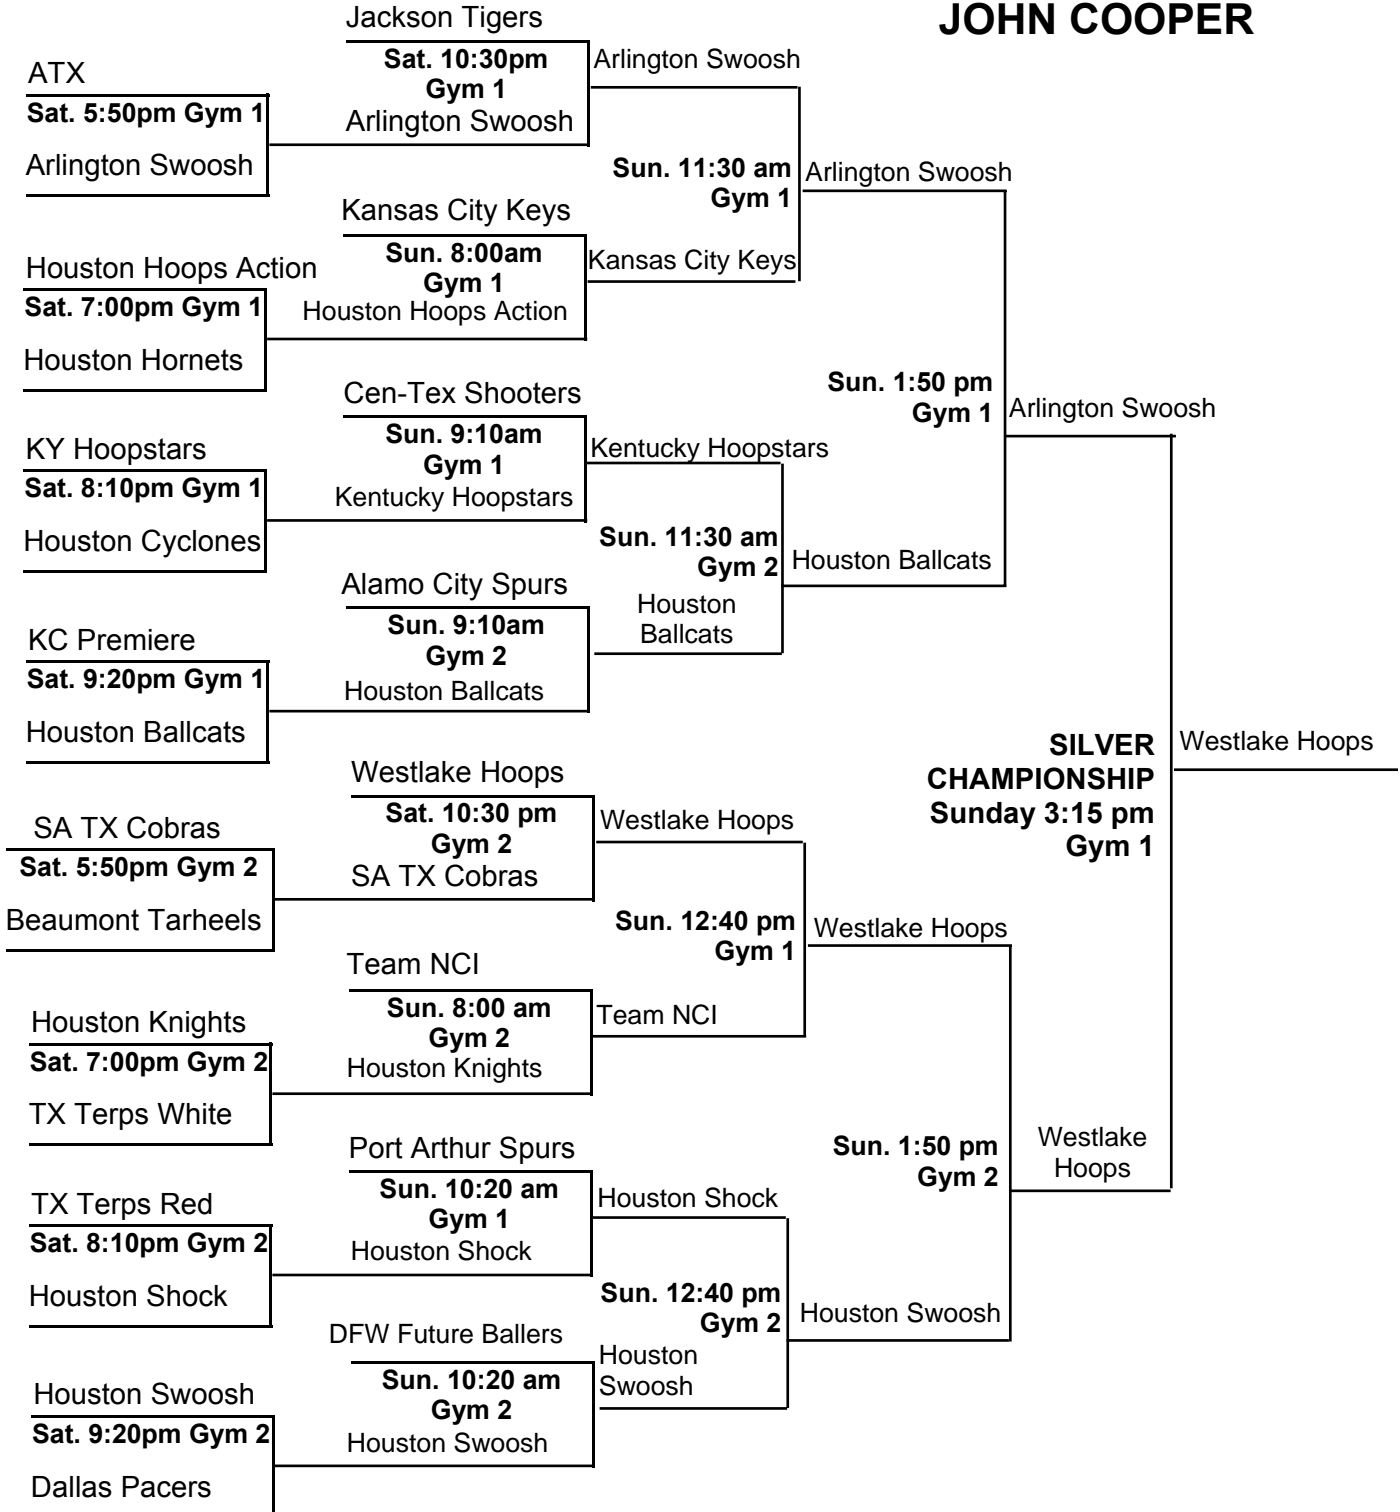

15-Under Championship Round - Silver

**ALL GAMES AT
JOHN COOPER**