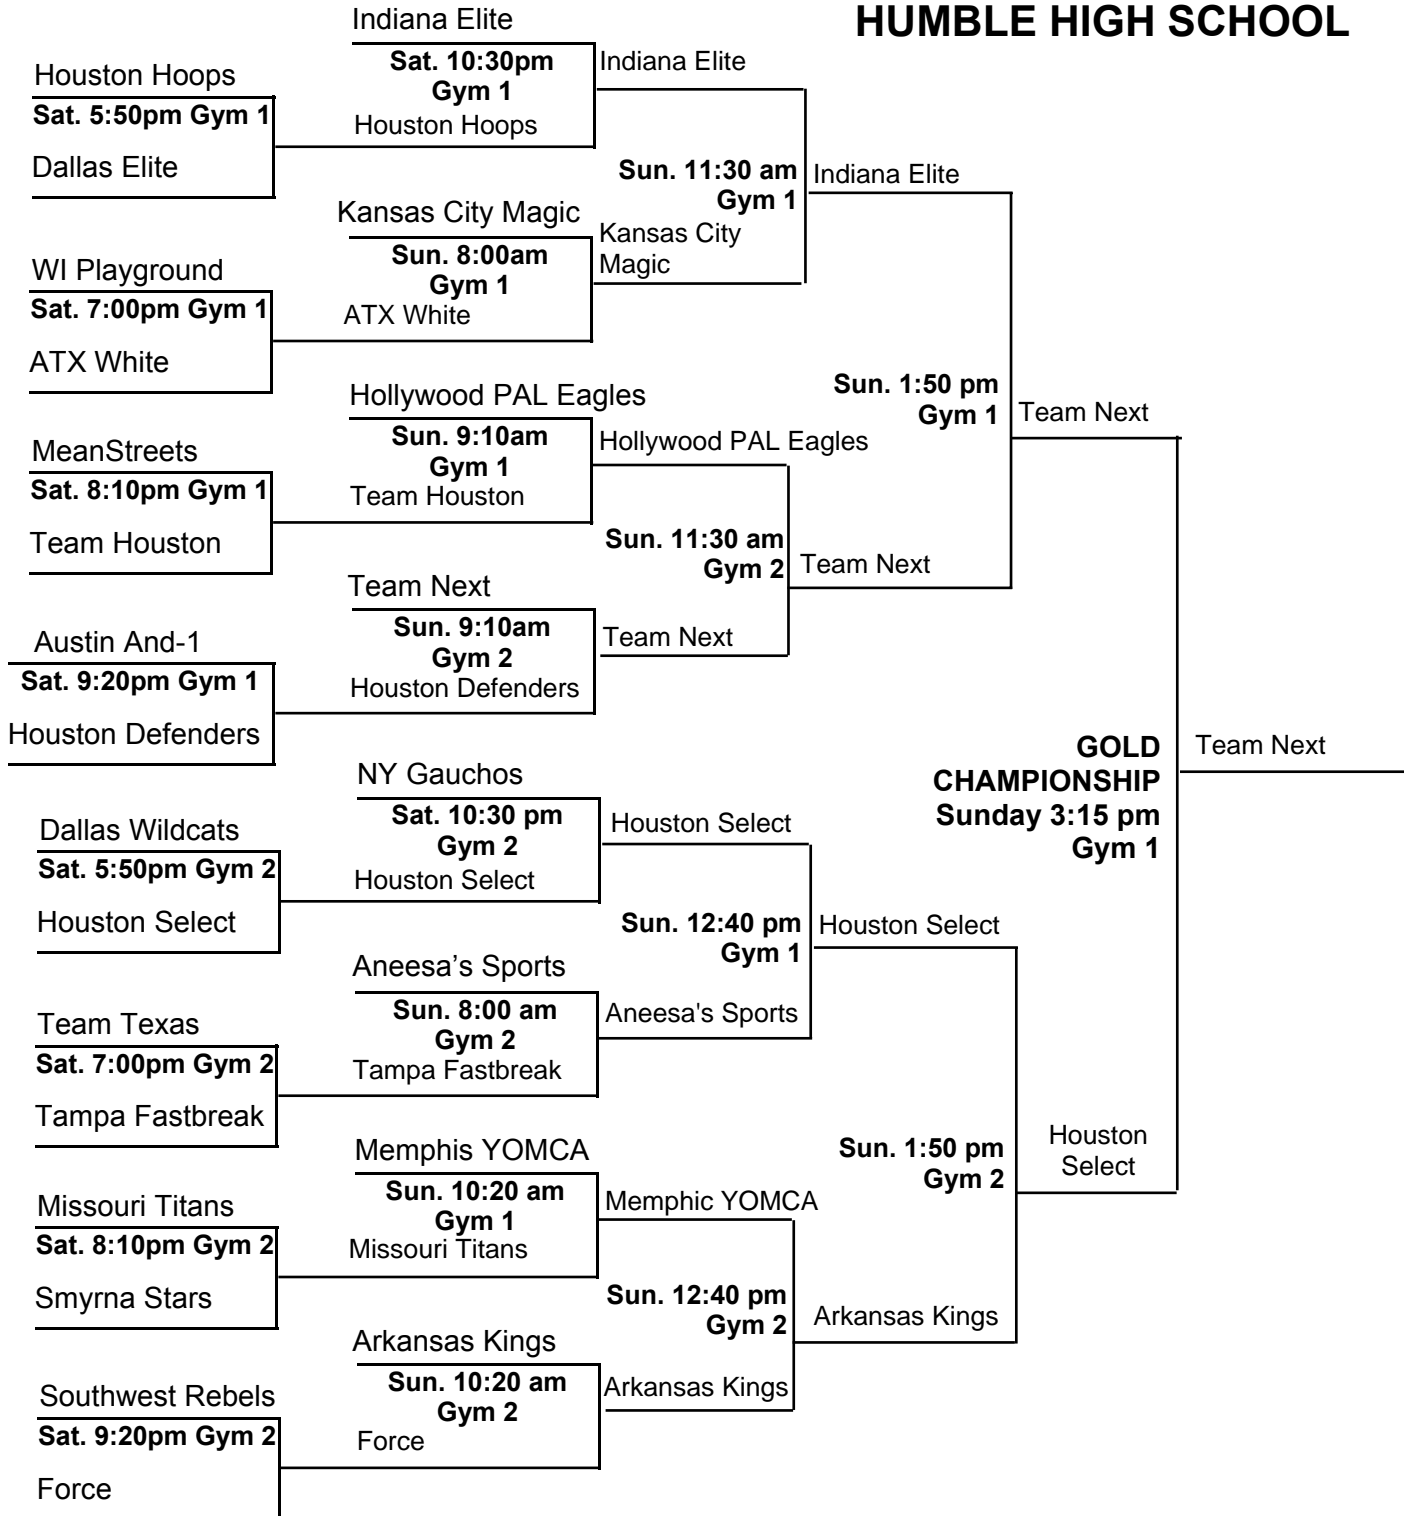

14-Under Championship Round - Gold

**ALL GAMES AT
HUMBLE HIGH SCHOOL**