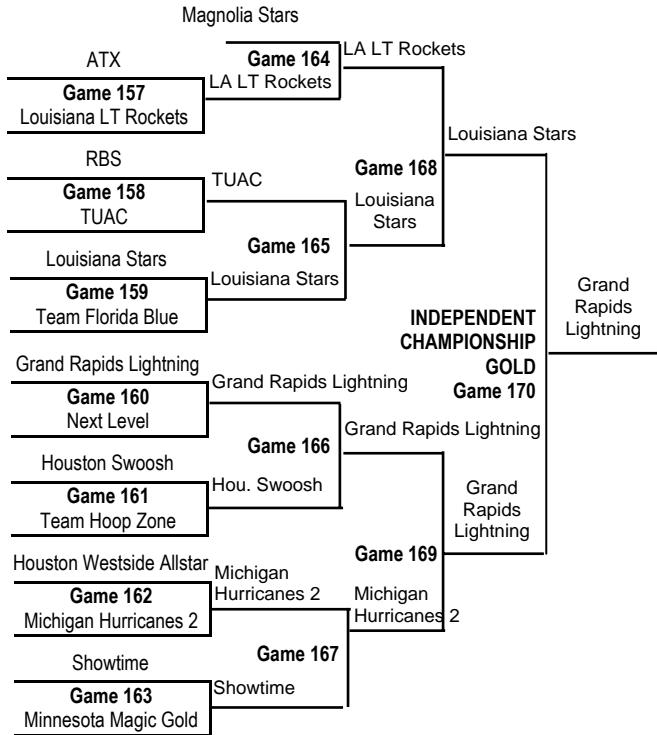

17-Under Independent Division Championship

Independent Division A Championship Bracket

SATURDAY, APRIL 24, 2004

Game #	Location	Time
157	Salvation Army	5:50 pm
158	Salvation Army	7:00 pm
159	Salvation Army	8:10 pm
160	Salvation Army	9:20 pm
161	MacArthur 9th Grade	7:00 pm
162	MacArthur 9th Grade	8:10 pm
163	MacArthur 9th Grade	5:50 pm

SUNDAY, APRIL 25, 2004

Game #	Location	Time
164	Bammel Middle School, Gym 1	10:20 am
165	Bammel Middle School, Gym 2	10:20 am
166	Bammel Middle School, Gym 1	11:30 am
167	Bammel Middle School, Gym 2	11:30 am
168	Claughton Middle School, Gym 1	1:50 pm
169	Claughton Middle School, Gym 2	1:50 pm

**Game #170 INDEPENDENT DIVISION A CHAMPIONSHIP
CLAUGHTON MIDDLE SCHOOL, GYM 1, 3:30 PM**