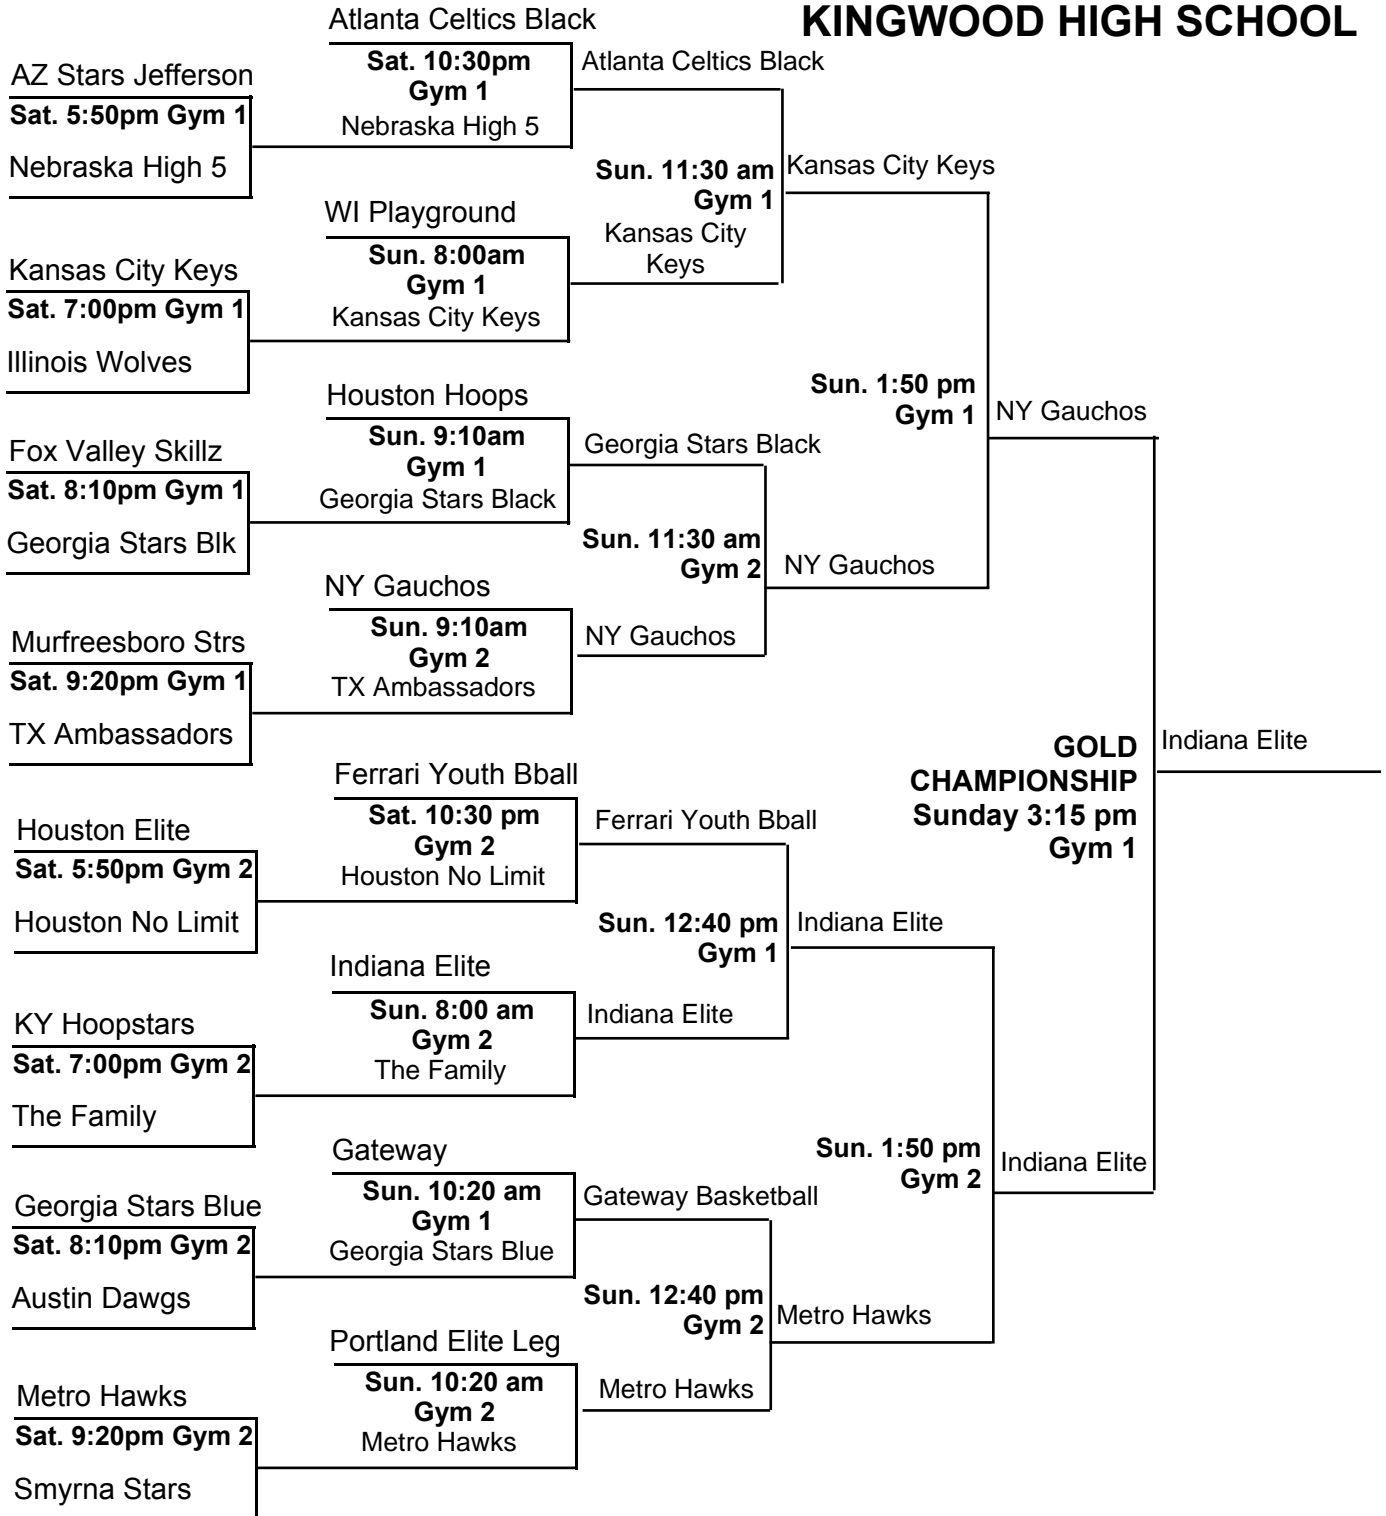

16-Under Championship Round - Gold

**ALL GAMES AT
KINGWOOD HIGH SCHOOL**