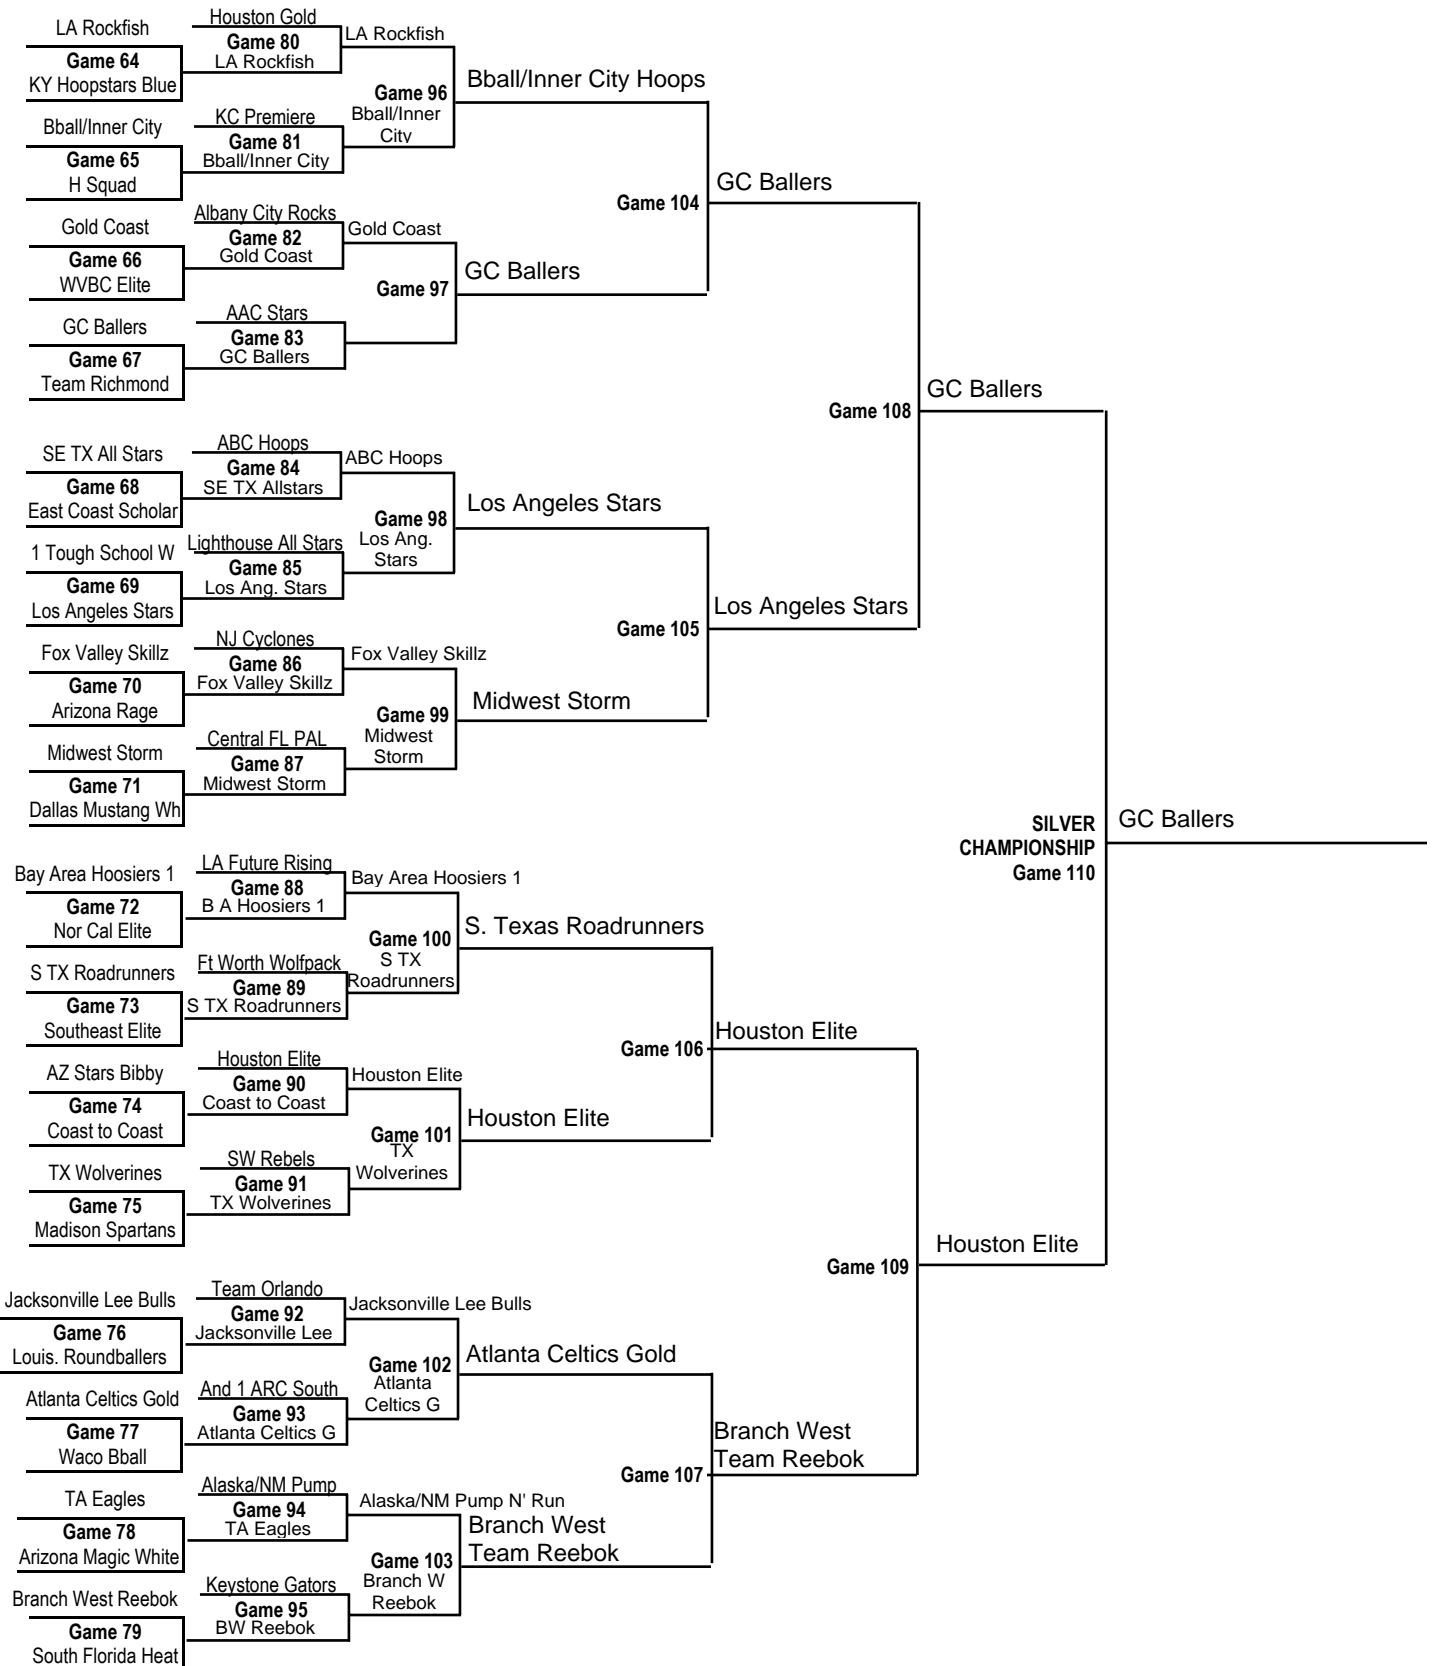

17-Under Silver Division Championship

17-Under Silver Division Championship

SATURDAY, APRIL 24, 2004

<i>Game #</i>	<i>Location</i>	<i>Time</i>	<i>Game #</i>	<i>Location</i>	<i>Time</i>
64	MacArthur High School, Gym 1	5:50 pm	80	Nimitz High School, Gym 1	8:10 pm
65	Humble Middle School	5:50 pm	81	Nimitz High School, Gym 2	8:10 pm
66	MacArthur High School, Gym 1	7:00 pm	82	MacArthur High School, Gym 1	9:20 pm
67	Humble Middle School	7:00 pm	83	Humble Middle School	9:20 pm
68	MacArthur High School, Gym 1	8:10 pm	84	MacArthur High School, Gym 1	10:30 pm
69	Humble Middle School	8:10 pm	85	Humble Middle School	10:30 pm
70	Aldine High School, Gym 1	5:50 pm	86	Aldine High School, Gym 1	9:20 pm
71	Aldine High School, Gym 2	5:50 pm	87	Aldine High School, Gym 2	9:20 pm
72	Aldine High School, Gym 1	7:00 pm	88	Aldine High School, Gym 1	10:30 pm
73	Aldine High School, Gym 2	7:00 pm	89	Aldine High School, Gym 2	10:30 pm
74	Aldine High School, Gym 1	8:10 pm	90	Nimitz 9th Grade, Gym 1	10:30 pm
75	Aldine High School, Gym 2	8:10 pm	91	Aldine Middle School	10:30 pm
76	Nimitz High School, Gym 1	5:50 pm	92	Nimitz High School, Gym 1	9:20 pm
77	Nimitz High School, Gym 2	5:50 pm	93	Nimitz High School, Gym 2	9:20 pm
78	Nimitz High School, Gym 1	7:00 pm	94	Nimitz High School, Gym 1	10:30 pm
79	Nimitz High School, Gym 2	7:00 pm	95	Nimitz High School, Gym 2	10:30 pm

SUNDAY, APRIL 25, 2004

<i>Game #</i>	<i>Location</i>	<i>Time</i>	<i>Game #</i>	<i>Location</i>	<i>Time</i>
96	Westfield High School, Gym 1	9:10 am	103	Claughton Middle School, Gym 1	9:10 am
97	Westfield High School, Gym 2	9:10 am	104	Westfield High School, Gym 1	11:30 am
98	Westfield High School, Gym 3	9:10 am	105	Westfield High School, Gym 2	11:30 am
99	Westfield 9th Grade, Gym 1	9:10 am	106	Westfield 9th Grade, Gym 1	11:30 am
100	Westfield 9th Grade, Gym 2	9:10 am	107	Westfield 9th Grade, Gym 2	11:30 am
101	Bammel Middle School, Gym 1	9:10 am	108	Westfield High School, Gym 1	1:50 pm
102	Bammel Middle School, Gym 2	9:10 am	109	Westfield High School, Gym 2	1:50 pm

**Game #110 SILVER DIVISION CHAMPIONSHIP GAME
WESTFIELD HIGH SCHOOL, GYM 2, 3:15 PM**