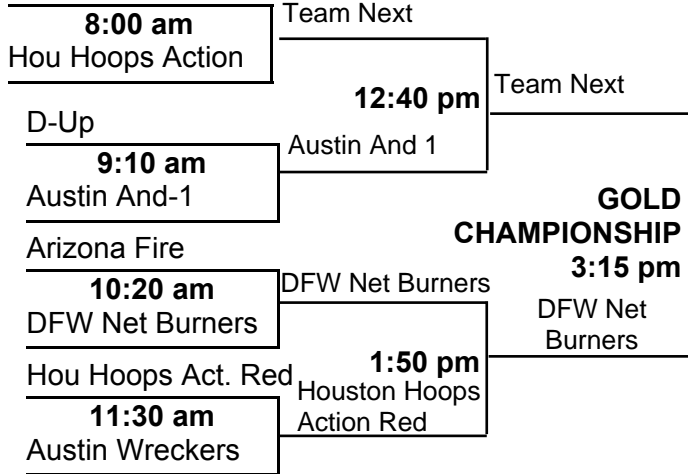

12-Under Championship Brackets

Team Next