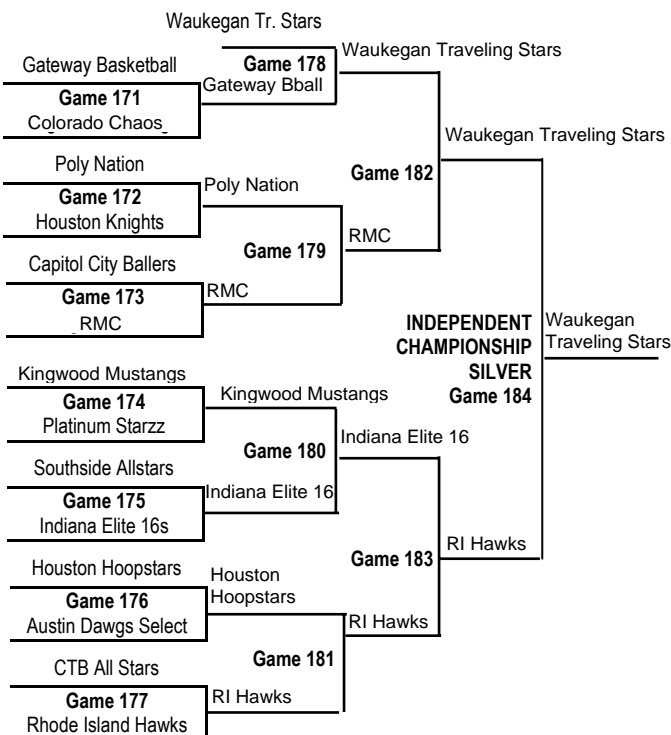

Independent Division B Championship Bracket

SATURDAY, APRIL 24, 2004

Game #	Location	Time
171	Aldine Middle School	7:00 pm
172	Aldine Middle School	5:50 pm
173	Aldine Middle School	8:10 pm
174	Aldine Middle School	9:20 pm
175	Salvation Army	10:30 pm
176	MacArthur 9th Grade	9:20 pm
177	MacArthur 9th Grade	10:30 pm

SUNDAY, APRIL 25, 2004

Game #	Location	Time
178	Claughton Middle School, Gym 1	10:20 am
179	Claughton Middle School, Gym 2	10:20 am
180	Claughton Middle School, Gym 1	11:30 am
181	Claughton Middle School, Gym 2	11:30 am
182	Claughton Middle School, Gym 1	12:40 pm
183	Claughton Middle School, Gym 2	12:40 pm

**Game #184 INDEPENDENT DIVISION B CHAMPIONSHIP
BAMMEL MIDDLE SCHOOL, GYM 1, 3:00 PM**