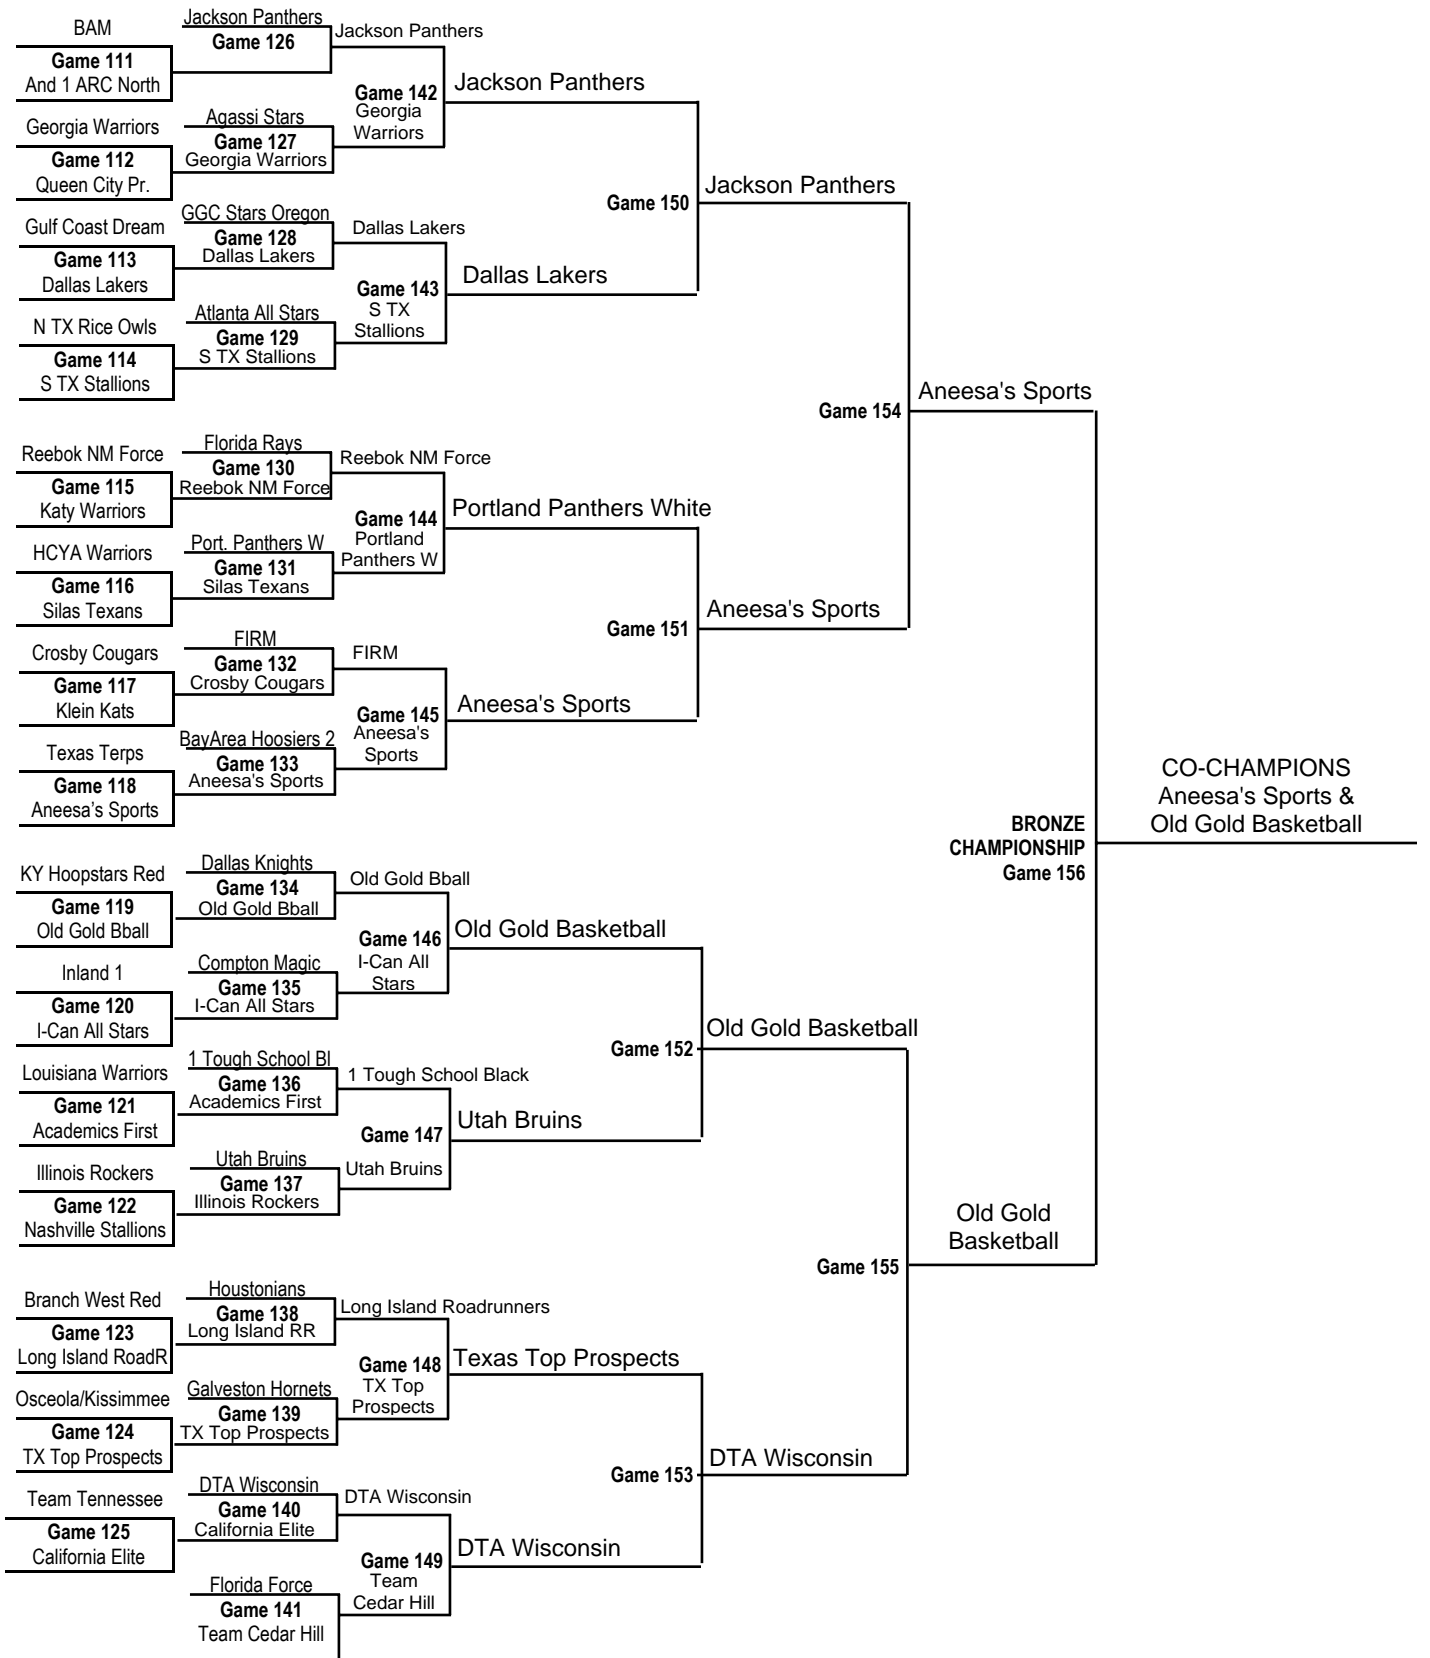

17-Under Bronze Division Championship

17-Under Bronze Division Championship

SATURDAY, APRIL 24, 2004

<i>Game #</i>	<i>Location</i>	<i>Time</i>	<i>Game #</i>	<i>Location</i>	<i>Time</i>
111	Nimitz 9th Grade, Gym 1	5:50 pm	119	Wells Middle School, Gym 2	9:20 pm
112	Nimitz 9th Grade, Gym 1	7:00 pm	120	Wells Middle School, Gym 2	10:30 pm
113	Nimitz 9th Grade, Gym 1	8:10 pm	121	Aldine 9th Grade, Gym 1	10:30 pm
114	Nimitz 9th Grade, Gym 1	9:20 pm	122	Aldine 9th Grade, Gym 1	9:20 pm
115	Cloughton Middle School, Gym 1	9:20 pm	123	Aldine 9th Grade, Gym 1	5:50 pm
116	Cloughton Middle School, Gym 2	9:20 pm	124	Aldine 9th Grade, Gym 1	7:00 pm
117	Wells Middle School, Gym 1	9:20 pm	125	Aldine 9th Grade, Gym 1	8:10 pm
118	Wells Middle School, Gym 1	10:30 pm			

SUNDAY, APRIL 25, 2004

<i>Game #</i>	<i>Location</i>	<i>Time</i>	<i>Game #</i>	<i>Location</i>	<i>Time</i>
126	Wells Middle School, Gym 1	8:00 am	141	Aldine 9th Grade, Gym 1	9:10 am
127	Wells Middle School, Gym 2	8:00 am	142	Wells Middle School, Gym 1	10:20 am
128	Wells Middle School, Gym 1	9:10 am	143	Wells Middle School, Gym 2	10:20 am
129	Wells Middle School, Gym 2	9:10 am	144	Aldine High School, Gym 1	10:20 am
130	Aldine High School, Gym 1	8:00 am	145	Aldine High School, Gym 2	10:20 am
131	Aldine High School, Gym 2	8:00 am	146	Nimitz High School, Gym 1	10:20 am
132	Aldine High School, Gym 1	9:10 am	147	Nimitz High School, Gym 2	10:20 am
133	Aldine High School, Gym 2	9:10 am	148	Nimitz 9th Grade, Gym 1	10:20 am
134	Nimitz High School, Gym 1	8:00 am	149	Aldine 9th Grade, Gym 1	10:20 am
135	Nimitz High School, Gym 2	8:00 am	150	Westfield 9th Grade, Gym 1	12:40 pm
136	Nimitz High School, Gym 1	9:10 am	151	Westfield 9th Grade, Gym 2	12:40 pm
137	Nimitz High School, Gym 2	9:10 am	152	Bammel Middle School, Gym 1	12:40 pm
138	Nimitz 9th Grade, Gym 1	8:00 am	153	Bammel Middle School, Gym 2	12:40 pm
139	Nimitz 9th Grade, Gym 1	9:10 am	154	Westfield 9th Grade, Gym 1	1:50 pm
140	Aldine 9th Grade, Gym 1	8:00 am	155	Bammel Middle School, Gym 1	1:50 pm

**Game #156 BRONZE DIVISION CHAMPIONSHIP GAME
WESTFIELD HIGH SCHOOL, GYM 3, 3:30 PM**