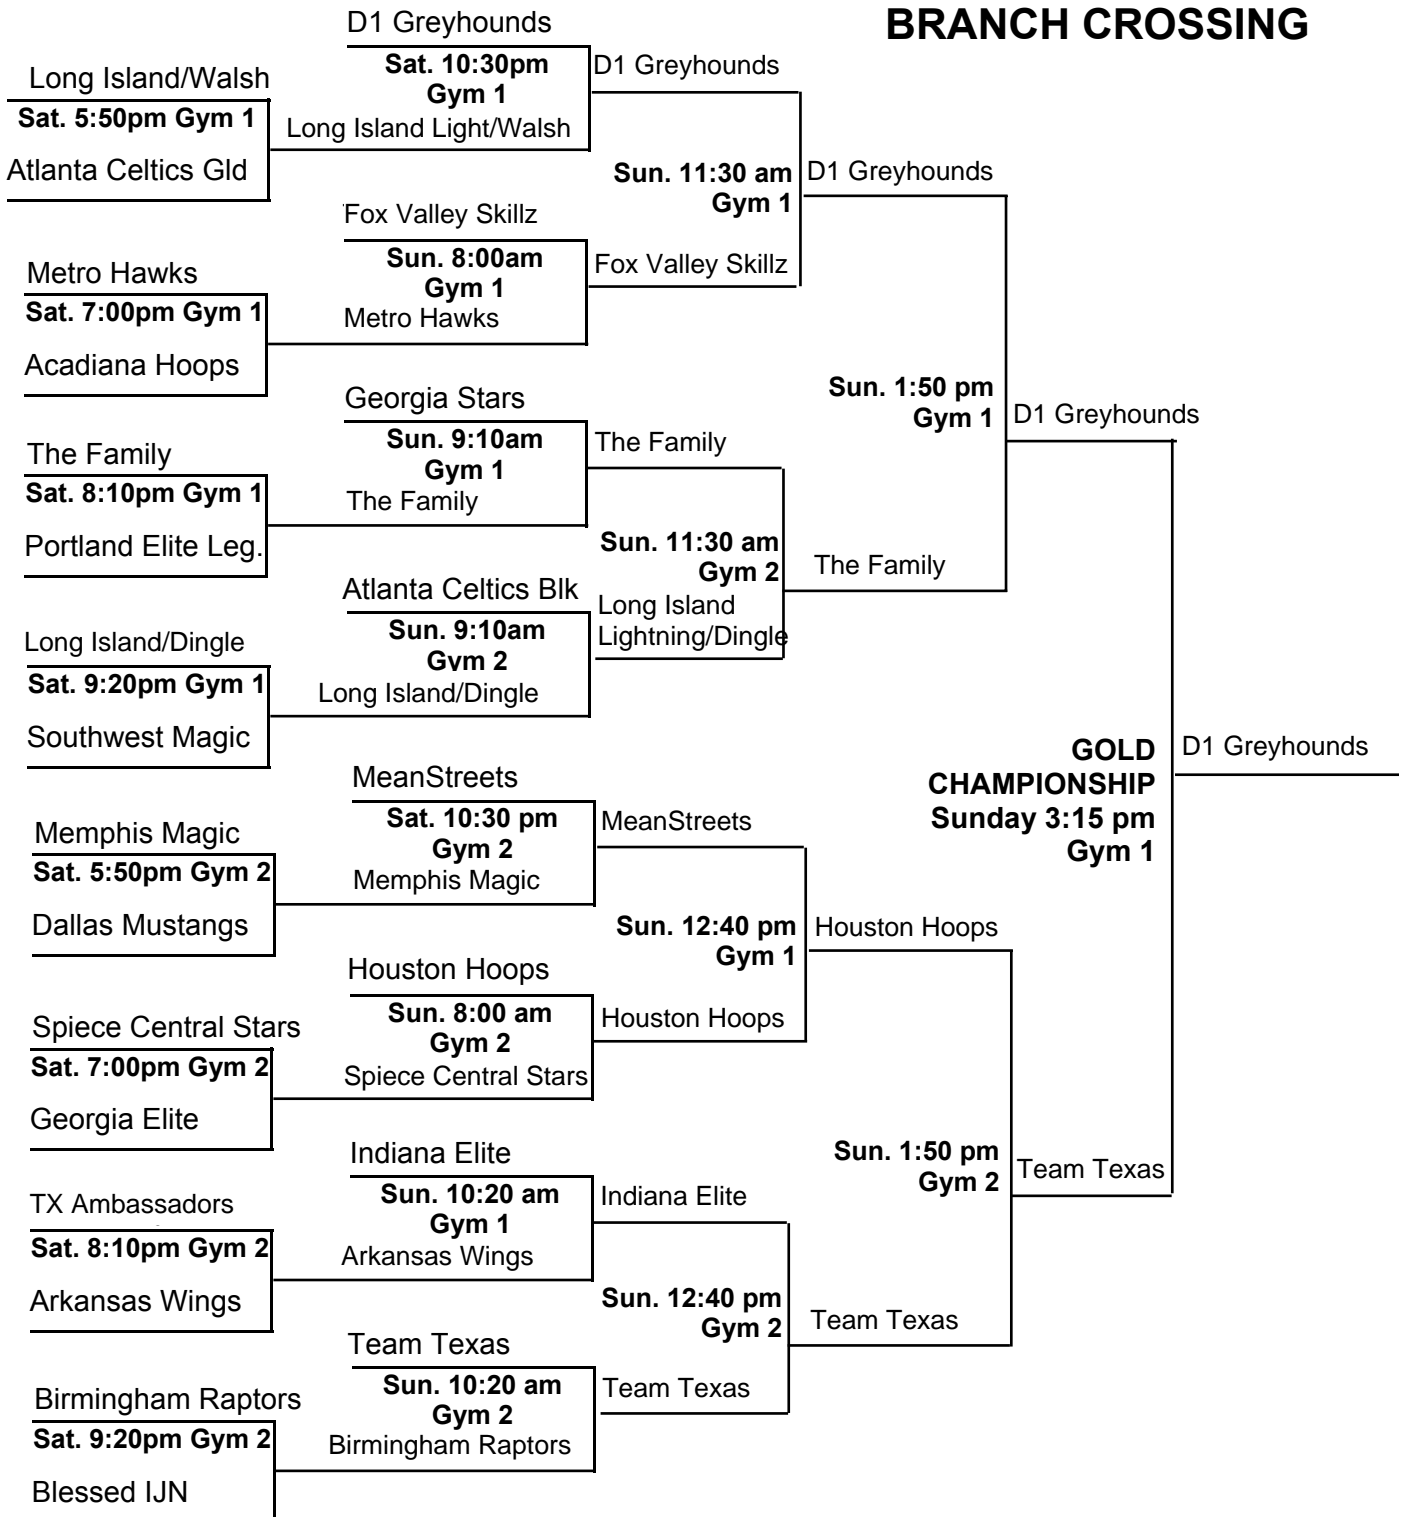

15-Under Championship Round - Gold

**ALL GAMES AT
BRANCH CROSSING**