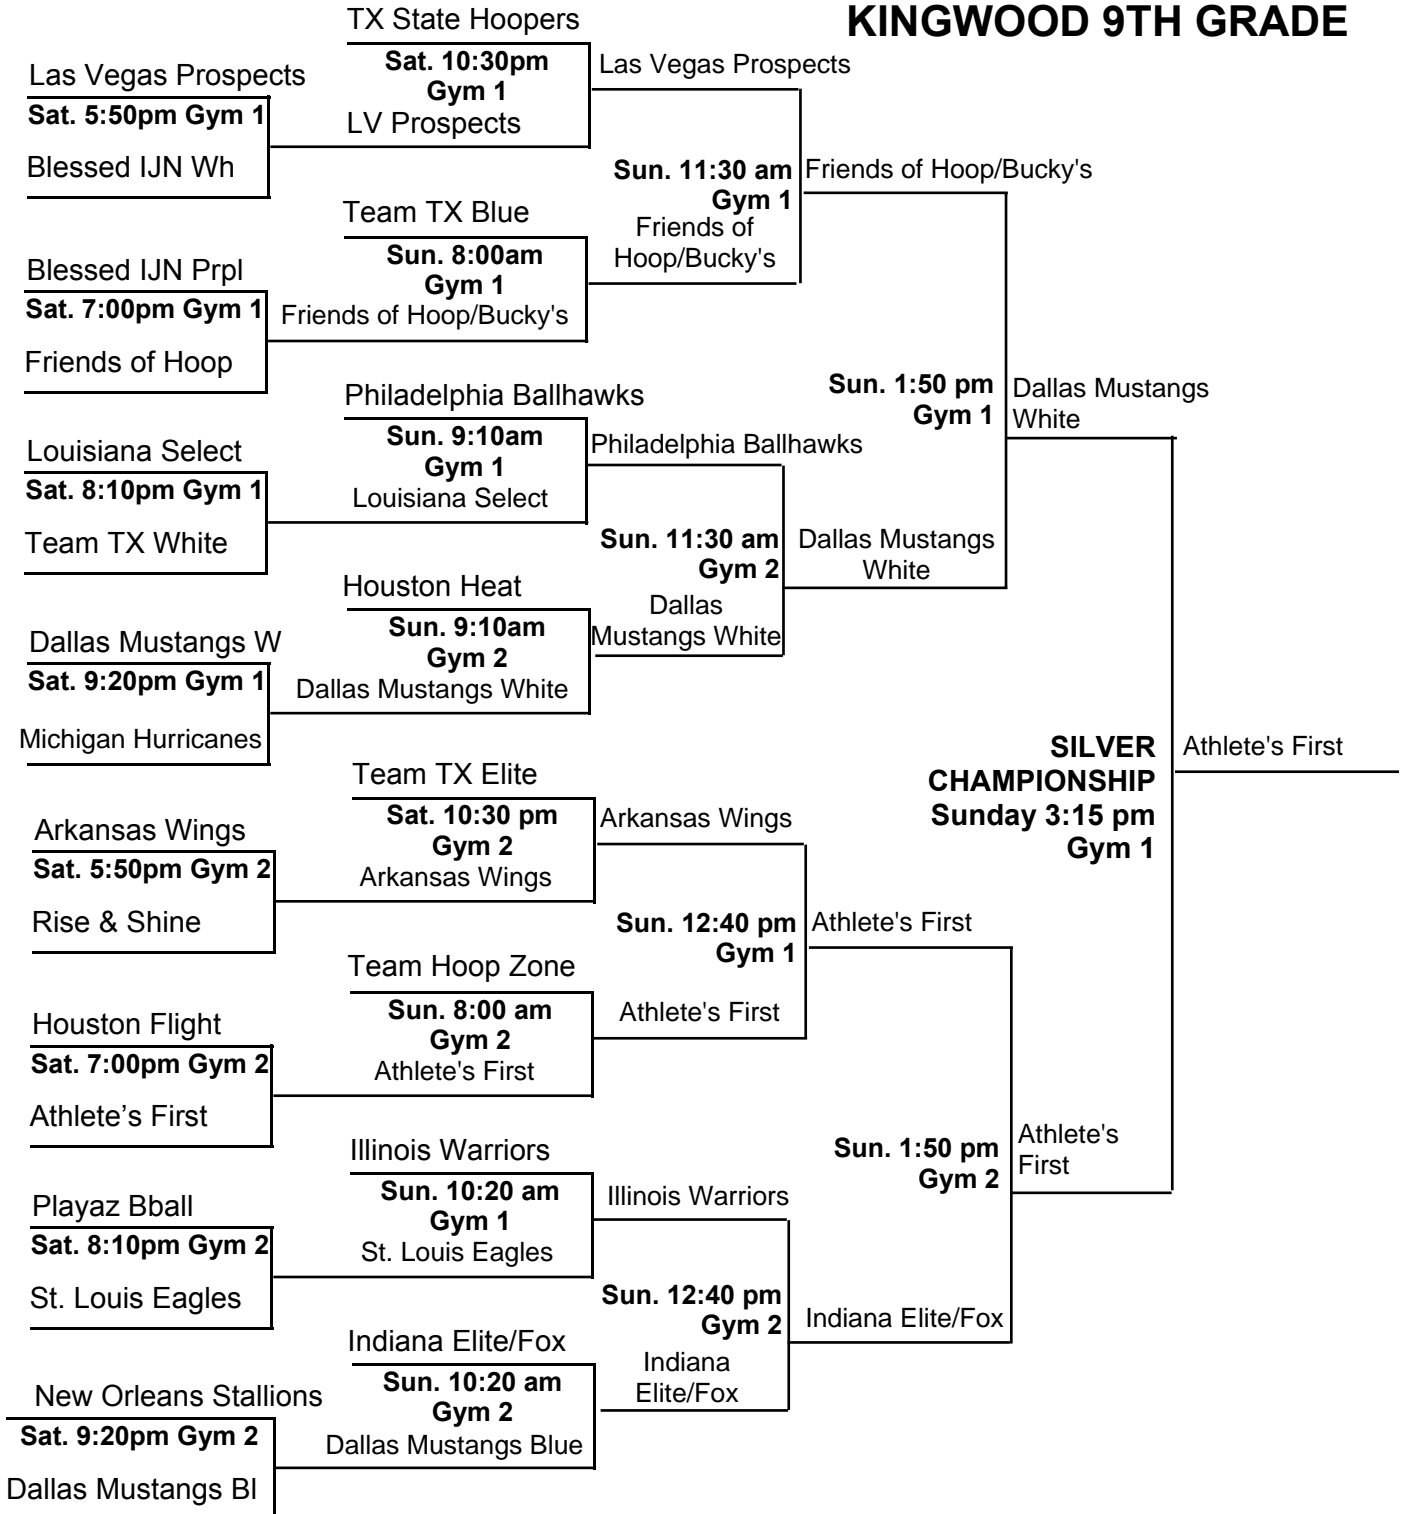

16-Under Championship Round - Silver

**ALL GAMES AT
KINGWOOD 9TH GRADE**