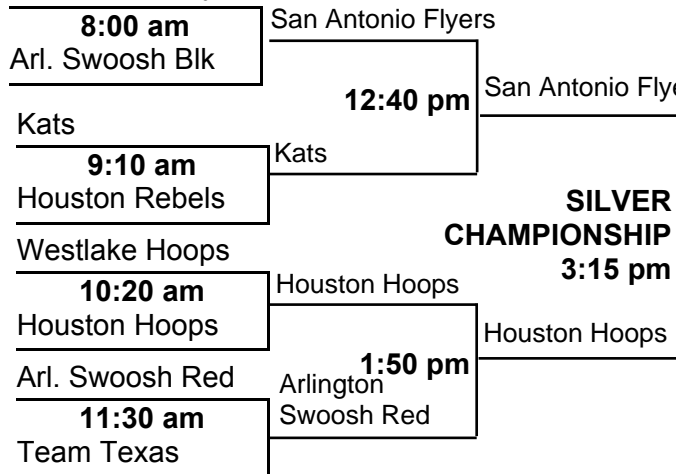

GOLD CHAMPIONSHIP GAMES
SUNDAY, APRIL 25
MacARTHUR HIGH, GYM 1

Team Next

San Antonio Flyers