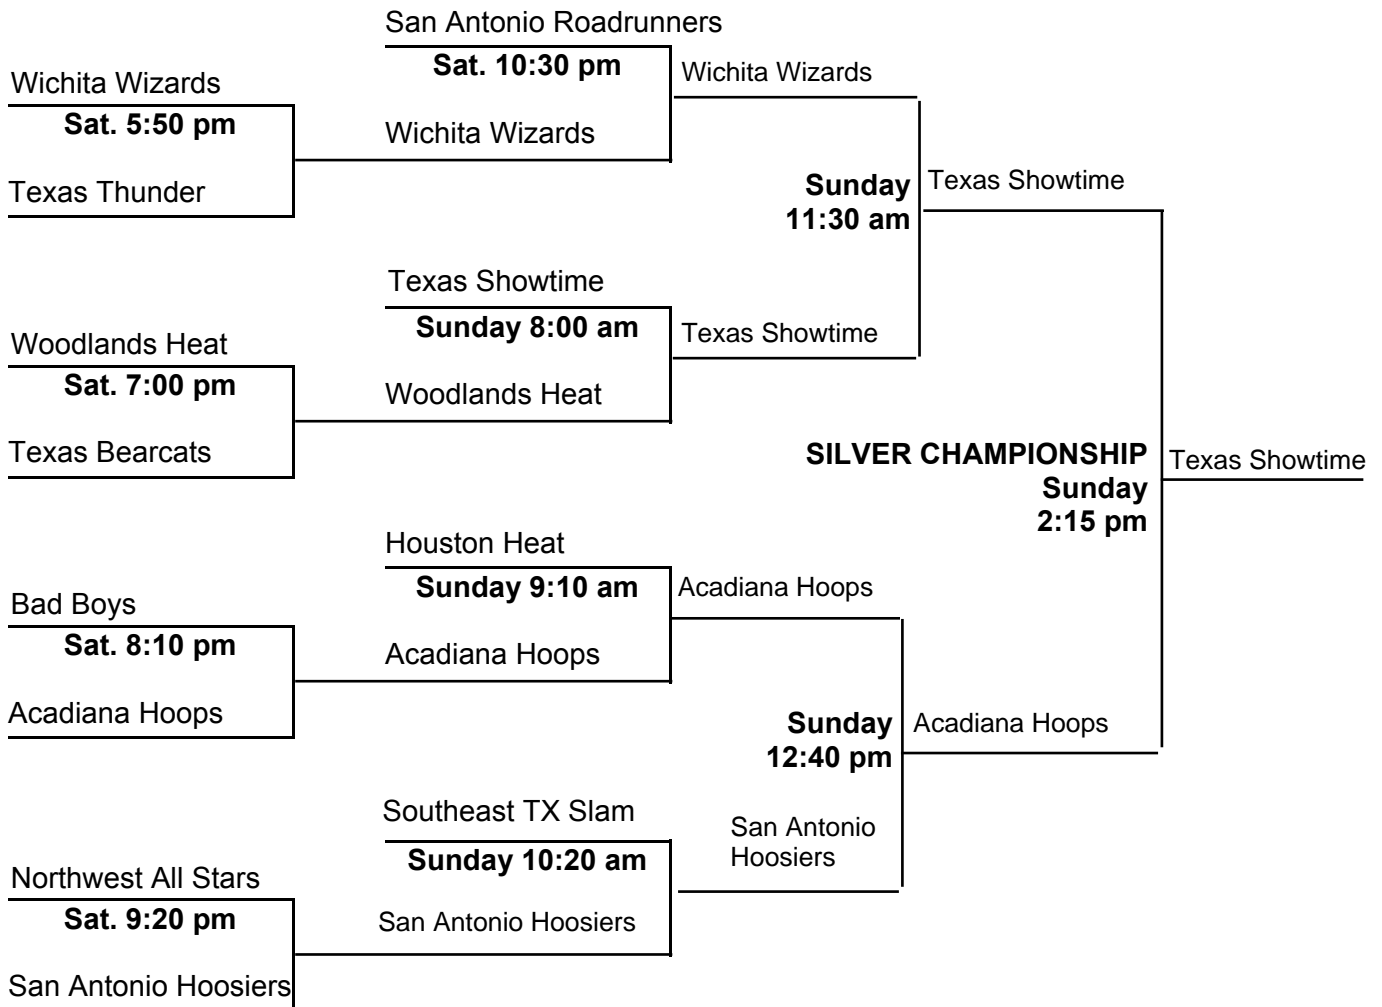

14-Under Championship Round - Silver

ALL GAMES AT HUMBLE 9TH GRADE

13-Under Pools & Schedule

POOL A	POOL B	POOL C
1. New York Gauchos 2. Acadiana Hoops (Louisiana) 3. Houston Westside All Stars (Texas)	1. Space City Stars (Texas) 2. Arlington Hoops (Texas) 3. Team Texas	1. Houston Hoops (Texas) 2. Fox Valley Skillz (Wisconsin) 3. Desoto Knicks (Texas)
POOL D	POOL E	POOL F
1. Wichita Wizards (Kansas) 2. Dallas Elite (Texas) 3. Houston Hoops Action Red (Texas)	1. Texas Select 2. Davis-Scott Crusaders (Texas) 3. DFW Net Burners (Texas)	1. Texas Ambassadors 2. New Orleans Panthers Select (LA) 3. Houston Hoops Action

Friday, April 23, 2004 MacARTHUR 9TH GRADE	
Time	Teams
6:30 pm	A2 vs. A3 (42-74)
7:40 pm	D2 vs. D3 (65-69)
8:50 pm	F2 vs. F3 (68-43)
10:00 pm	C2 vs. C3 (65-41)

Saturday, April 24, 2004 ALDINE MIDDLE SCHOOL	
Time	Teams
8:00 am	E1 vs. E2 (57-32)
9:10 am	B2 vs. B1 (41-51)
10:20 am	A3 vs. A1 (40-76)
11:30 am	D3 vs. D1 (49-54)
12:40 pm	F3 vs. F1 (18-58)
1:50 pm	C1 vs. C2 (57-55)
3:00 pm	E3 vs. E1 (48-50)
4:10 pm	B1 vs. B3 (64-48)

Saturday, April 24, 2004 NIMITZ 9TH GRADE	
Time	Teams
9:10 am	F1 vs. F2 (32-53)
10:20 am	E2 vs. E3 (24-56)
11:30 am	C3 vs. C1 (32-66)
12:40 pm	B3 vs. B2 (34-57)
1:50 pm	A1 vs. A2 (80-29)
3:00 pm	D1 vs. D2 (80-61)

Championship Bracket Play

SATURDAY, APRIL 23, 2004					
Game #	Location	Time	Game #	Location	Time
1	Aldine 9th Grade, Gym 2	5:50 pm	6	Aldine 9th Grade, Gym 2	9:20 pm
2	Shotwell Middle School	5:50 pm	7	Shotwell Middle School	9:20 pm
3	Aldine 9th Grade, Gym 2	10:30 pm	8	Shotwell Middle School	8:10 pm
4	Aldine 9th Grade, Gym 2	7:00 pm	9	Shotwell Middle School	7:00 pm
5	Aldine 9th Grade, Gym 2	8:10 pm	10	Shotwell Middle School	10:30 pm
SUNDAY APRIL 25, 2004					
11	Shotwell Middle School	9:10 am	14	Shotwell Middle School	11:30 am
12	Shotwell Middle School	8:00 am	15	Shotwell Middle School	12:40 pm
13	Shotwell Middle School	10:20 am	16	Shotwell Middle School	1:50 pm
CHAMPIONSHIP—GAME 17—SHOTWELL MIDDLE SCHOOL @ 3:15 PM