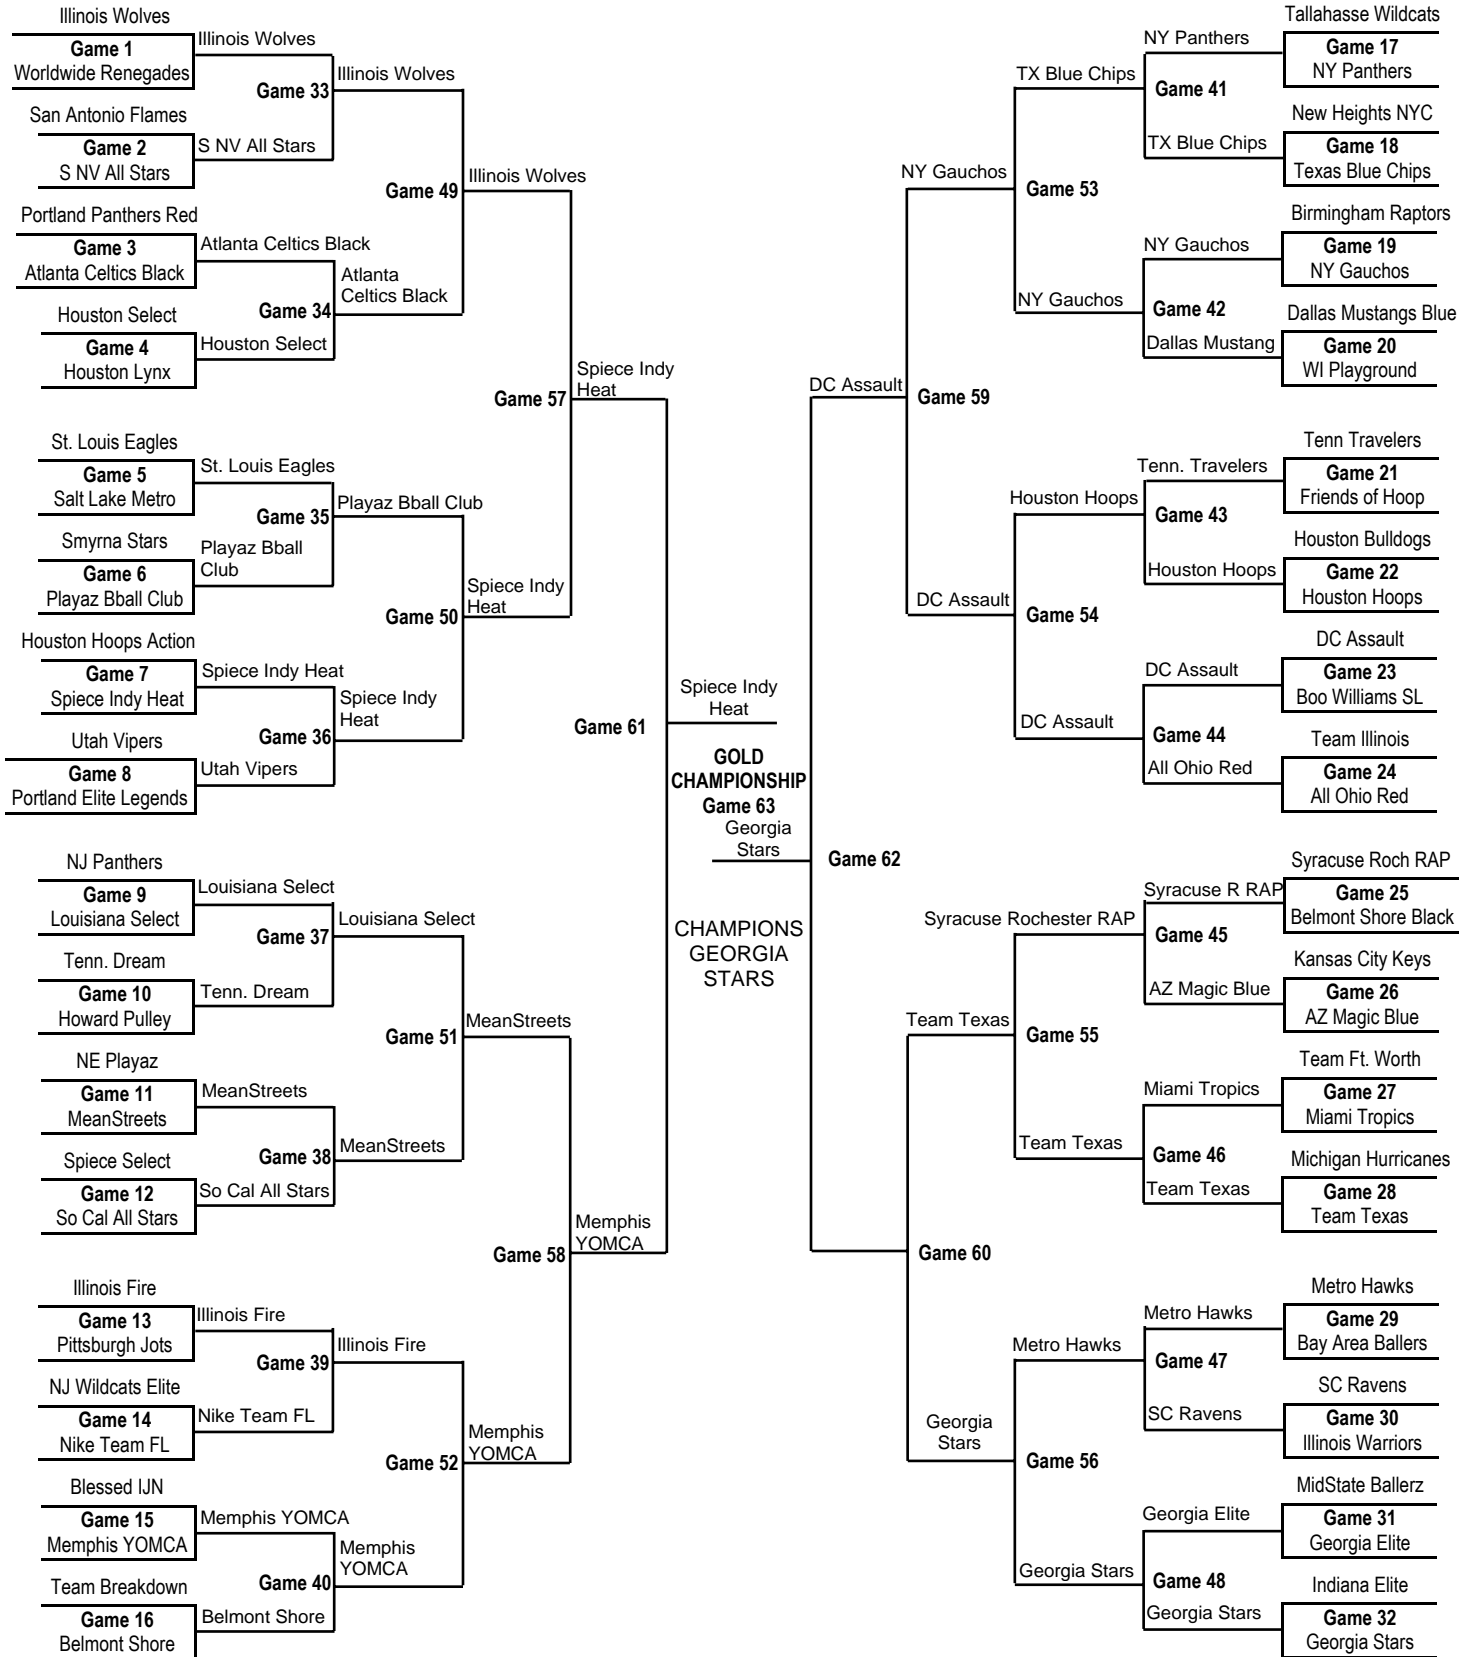

17-Under Gold Division Championship

17-Under Gold Division Championship

SATURDAY, APRIL 24, 2004

<i>Game #</i>	<i>Location</i>	<i>Time</i>	<i>Game #</i>	<i>Location</i>	<i>Time</i>
1	Westfield High School, Gym 3	5:50 pm	25	Bammel Middle School, Gym 1	8:10 pm
2	Bammel Middle School, Gym 1	5:50 pm	26	Bammel Middle School, Gym 2	8:10 pm
3	Westfield High School, Gym 2	5:50 pm	27	Wells Middle School, Gym 2	5:50 pm
4	Bammel Middle School, Gym 2	5:50 pm	28	Wells Middle School, Gym 2	7:00 pm
5	Westfield 9th Grade, Gym 1	7:00 pm	29	Claughton Middle School, Gym 2	8:10 pm
6	Westfield High School, Gym 1	7:00 pm	30	Westfield High School, Gym 3	8:10 pm
7	Westfield 9th Grade, Gym 2	7:00 pm	31	Westfield 9th Grade, Gym 1	8:10 pm
8	Westfield High School, Gym 2	7:00 pm	32	Westfield 9th Grade, Gym 2	8:10 pm
9	Westfield 9th Grade, Gym 2	5:50 pm	33	Westfield High School, Gym 3	9:20 pm
10	Westfield 9th Grade, Gym 1	5:50 pm	34	Westfield High School, Gym 2	9:20 pm
11	Westfield High School, Gym 1	5:50 pm	35	Westfield High School, Gym 1	9:20 pm
12	Bammel Middle School, Gym 2	7:00 pm	36	Westfield 9th Grade, Gym 1	9:20 pm
13	Wells Middle School, Gym 1	8:10 pm	37	Bammel Middle School, Gym 2	10:30 pm
14	Claughton Middle School, Gym 1	8:10 pm	38	Westfield 9th Grade, Gym 2	9:20 pm
15	Bammel Middle School, Gym 1	7:00 pm	39	Westfield High School, Gym 3	10:30 pm
16	Westfield High School, Gym 2	8:10 pm	40	Westfield High School, Gym 1	10:30 pm
17	Claughton Middle School, Gym 1	5:50 pm	41	Bammel Middle School, Gym 1	9:20 pm
18	Claughton Middle School, Gym 2	5:50 pm	42	Bammel Middle School, Gym 2	9:20 pm
19	Claughton Middle School, Gym 1	7:00 pm	43	Westfield High School, Gym 2	10:30 pm
20	Claughton Middle School, Gym 2	7:00 pm	44	Westfield 9th Grade, Gym 1	10:30 pm
21	Westfield High School, Gym 3	7:00 pm	45	Bammel Middle School, Gym 1	10:30 pm
22	Westfield High School, Gym 1	8:10 pm	46	Westfield 9th Grade, Gym 2	10:30 pm
23	Wells Middle School, Gym 1	5:50 pm	47	Claughton Middle School, Gym 1	10:30 pm
24	Wells Middle School, Gym 1	7:00 pm	48	Claughton Middle School, Gym 2	10:30 pm

SUNDAY, APRIL 25, 2004

<i>Game #</i>	<i>Location</i>	<i>Time</i>	<i>Game #</i>	<i>Location</i>	<i>Time</i>
49	Claughton Middle School, Gym 1	8:00 am	56	Westfield High School, Gym 1	8:00 am
50	Bammel Middle School, Gym 2	8:00 am	57	Westfield High School, Gym 1	10:20 am
51	Bammel Middle School, Gym 1	8:00 am	58	Westfield High School, Gym 2	10:20 am
52	Westfield 9th Grade, Gym 2	8:00 am	59	Westfield 9th Grade, Gym 1	10:20 am
53	Westfield 9th Grade, Gym 1	8:00 am	60	Westfield 9th Grade, Gym 2	10:20 am
54	Westfield High School, Gym 3	8:00 am	61	Westfield High School, Gym 1	12:40 pm
55	Westfield High School, Gym 2	8:00 am	62	Westfield High School, Gym 2	12:40 pm

**Game #63 GOLD DIVISION CHAMPIONSHIP GAME
WESTFIELD HIGH SCHOOL, GYM 1, 3:00 PM**