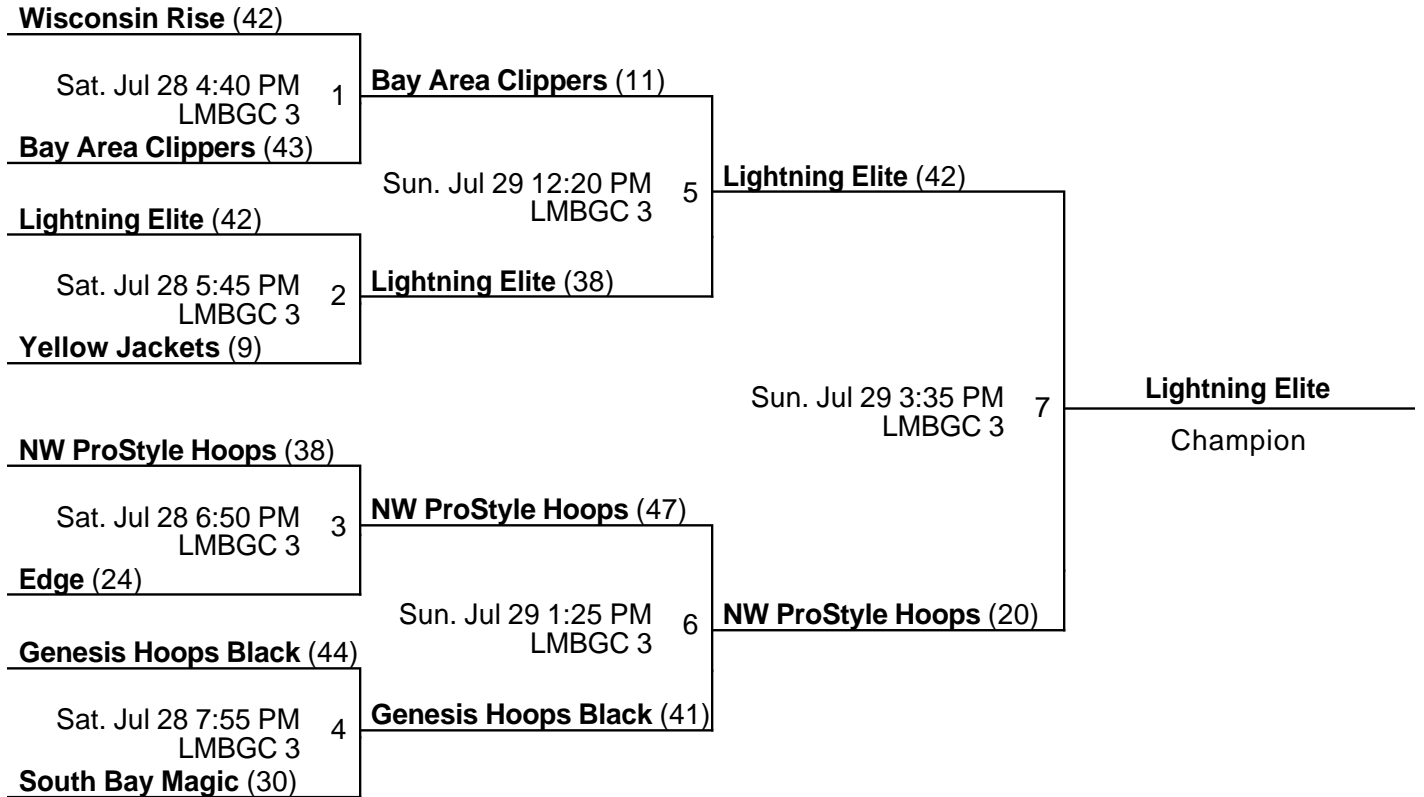

### Courts

1 - 1

2 - 2

3 - 3

4 - 4

Powered by Exposure Basketball Events

Las Vegas Classic - 8U-14U

9U Boys Platinum

Jul 25-29, 2018

LMBGC 2 - Lied Memorial B&G Club Court 2 LMBGC 3 - Lied Memorial B&G Club Court 3

Las Vegas Classic - 8U-14U

9U Boys Gold

Jul 25-29, 2018

LMBGC 3 - Lied Memorial B&G Club Court 3

Las Vegas Classic - 8U-14U

9U Boys Silver

Jul 25-29, 2018

LMBGC 3 - Lied Memorial B&G Club Court 3 LMBGC 4 - Lied Memorial B&G Club Court 4