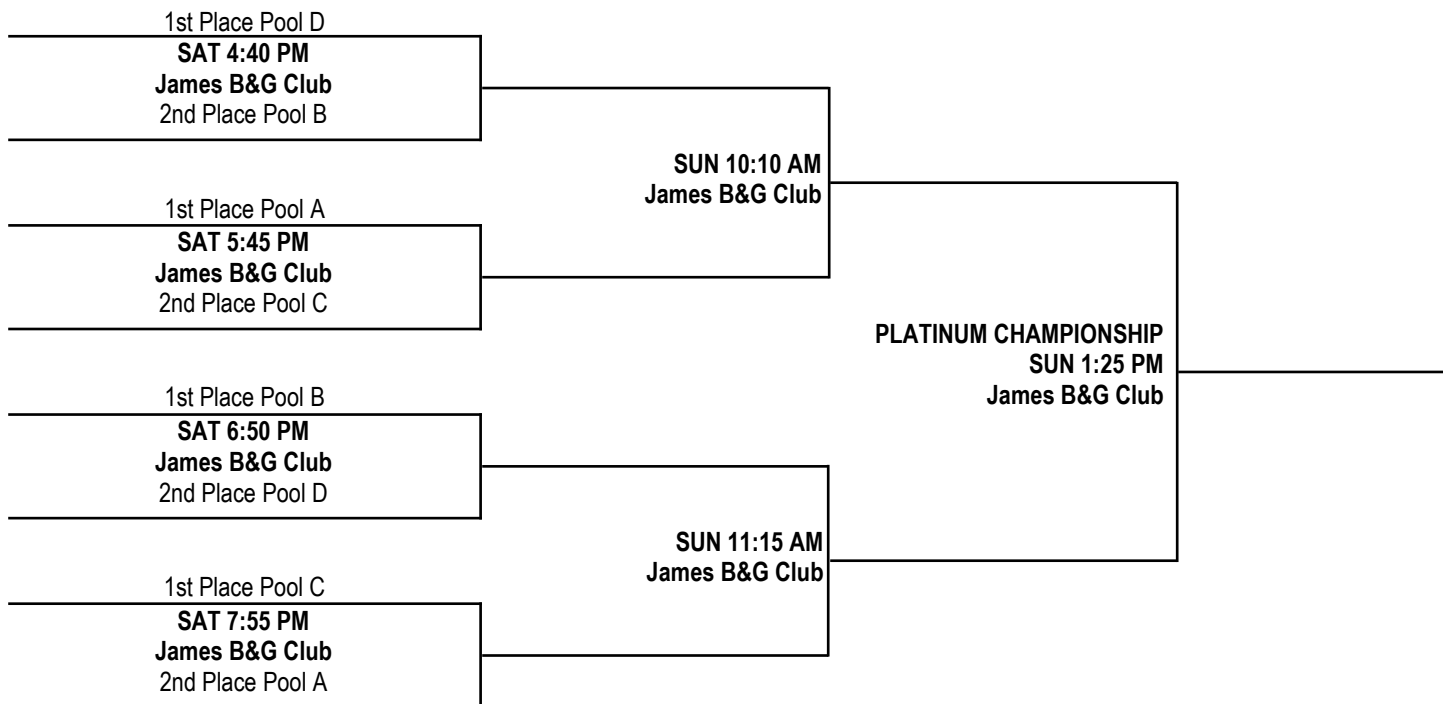

## WEDNESDAY, JULY 26, 2017

TIME	TEAMS	LOCATION
6:15 PM	D4 v D5	Lied Memorial B&G Club—Court 1
9:30 PM	A1 v A3	Lied Memorial B&G Club—Court 3
9:30 PM	B1 v B3	Lied Memorial B&G Club—Court 4
9:30 PM	D3 v D2	Shadow Ridge High School—Court 2

## THURSDAY, JULY 27, 2017

TIME	TEAMS	LOCATION
8:00 AM	C3 v C4	Chuck Minker Sports Complex
10:10 AM	C1 v C2	Canarelli MS
10:10 AM	D5 v D3	James B&G Club
11:15 AM	D2 v D1	Cambridge Rec Center
11:15 AM	A4 v A1	James B&G Club
1:25 PM	B4 v B1	James B&G Club
2:30 PM	B3 v B2	James B&G Club
5:45 PM	D1 v D4	James B&G Club
6:50 PM	A3 v A2	James B&G Club
7:55 PM	B2 v B4	James B&G Club

## FRIDAY, JULY 28, 2017

TIME	TEAMS	LOCATION
8:00 AM	D3 v D1	Canarelli MS
8:00 AM	A2 v A4	Somerset Academy Sky Pointe Campus
8:00 AM	D4 v D2	James B&G Club
9:05 AM	C4 v C1	Canarelli MS
9:05 AM	C2 v C3	James B&G Club
12:20 PM	C1 v C3	Canarelli MS
1:25 PM	C2 v C4	Pearson Community Center
2:30 PM	B3 v B4	Pearson Community Center
3:35 PM	B1 v B2	Pearson Community Center
7:55 PM	A1 v A2	Somerset Academy Sky Pointe Campus
7:55 PM	D2* v D5	James B&G Club (* game does not count for team w * by its name)
9:00 PM	A4 v A3	Somerset Academy Sky Pointe Campus

# 9U BOYS DIVISION PLATINUM CHAMPIONSHIP BRACKET