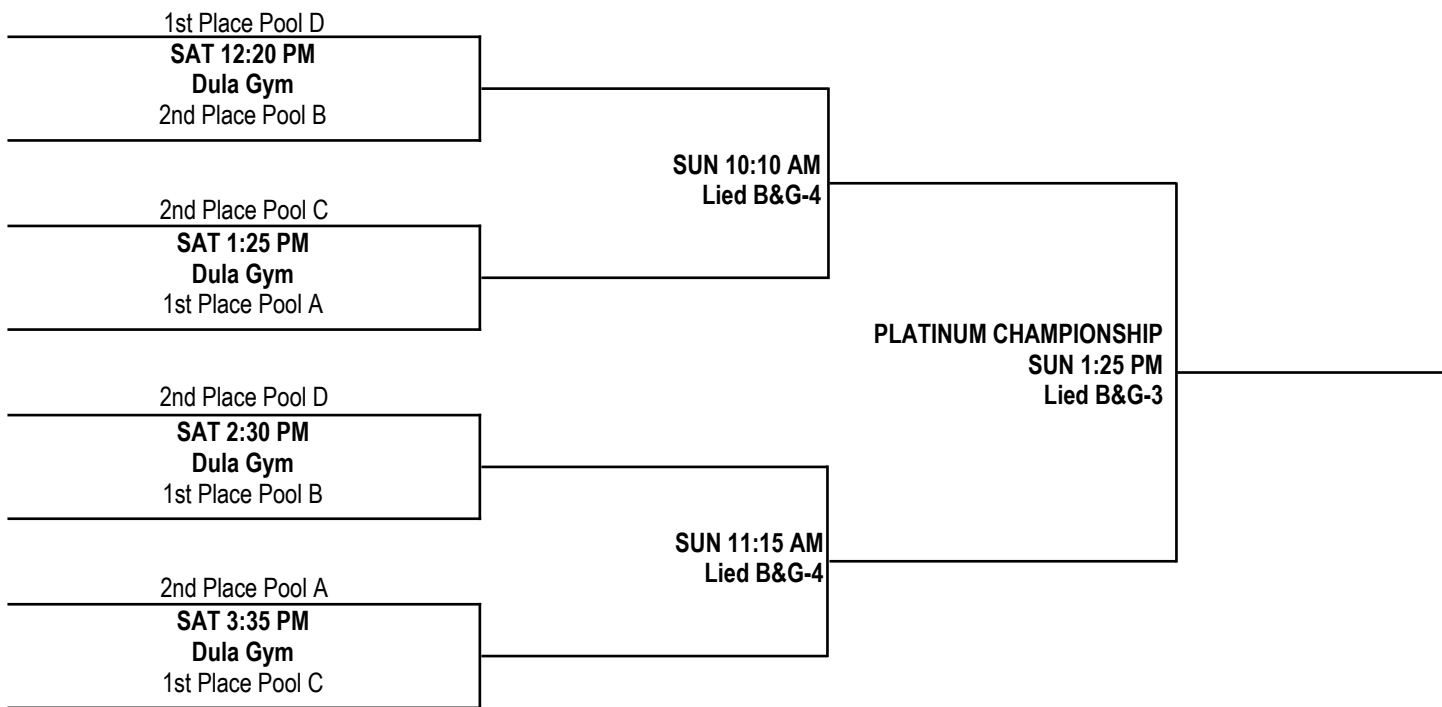

9U BOYS DIVISION PLATINUM CHAMPIONSHIP BRACKET