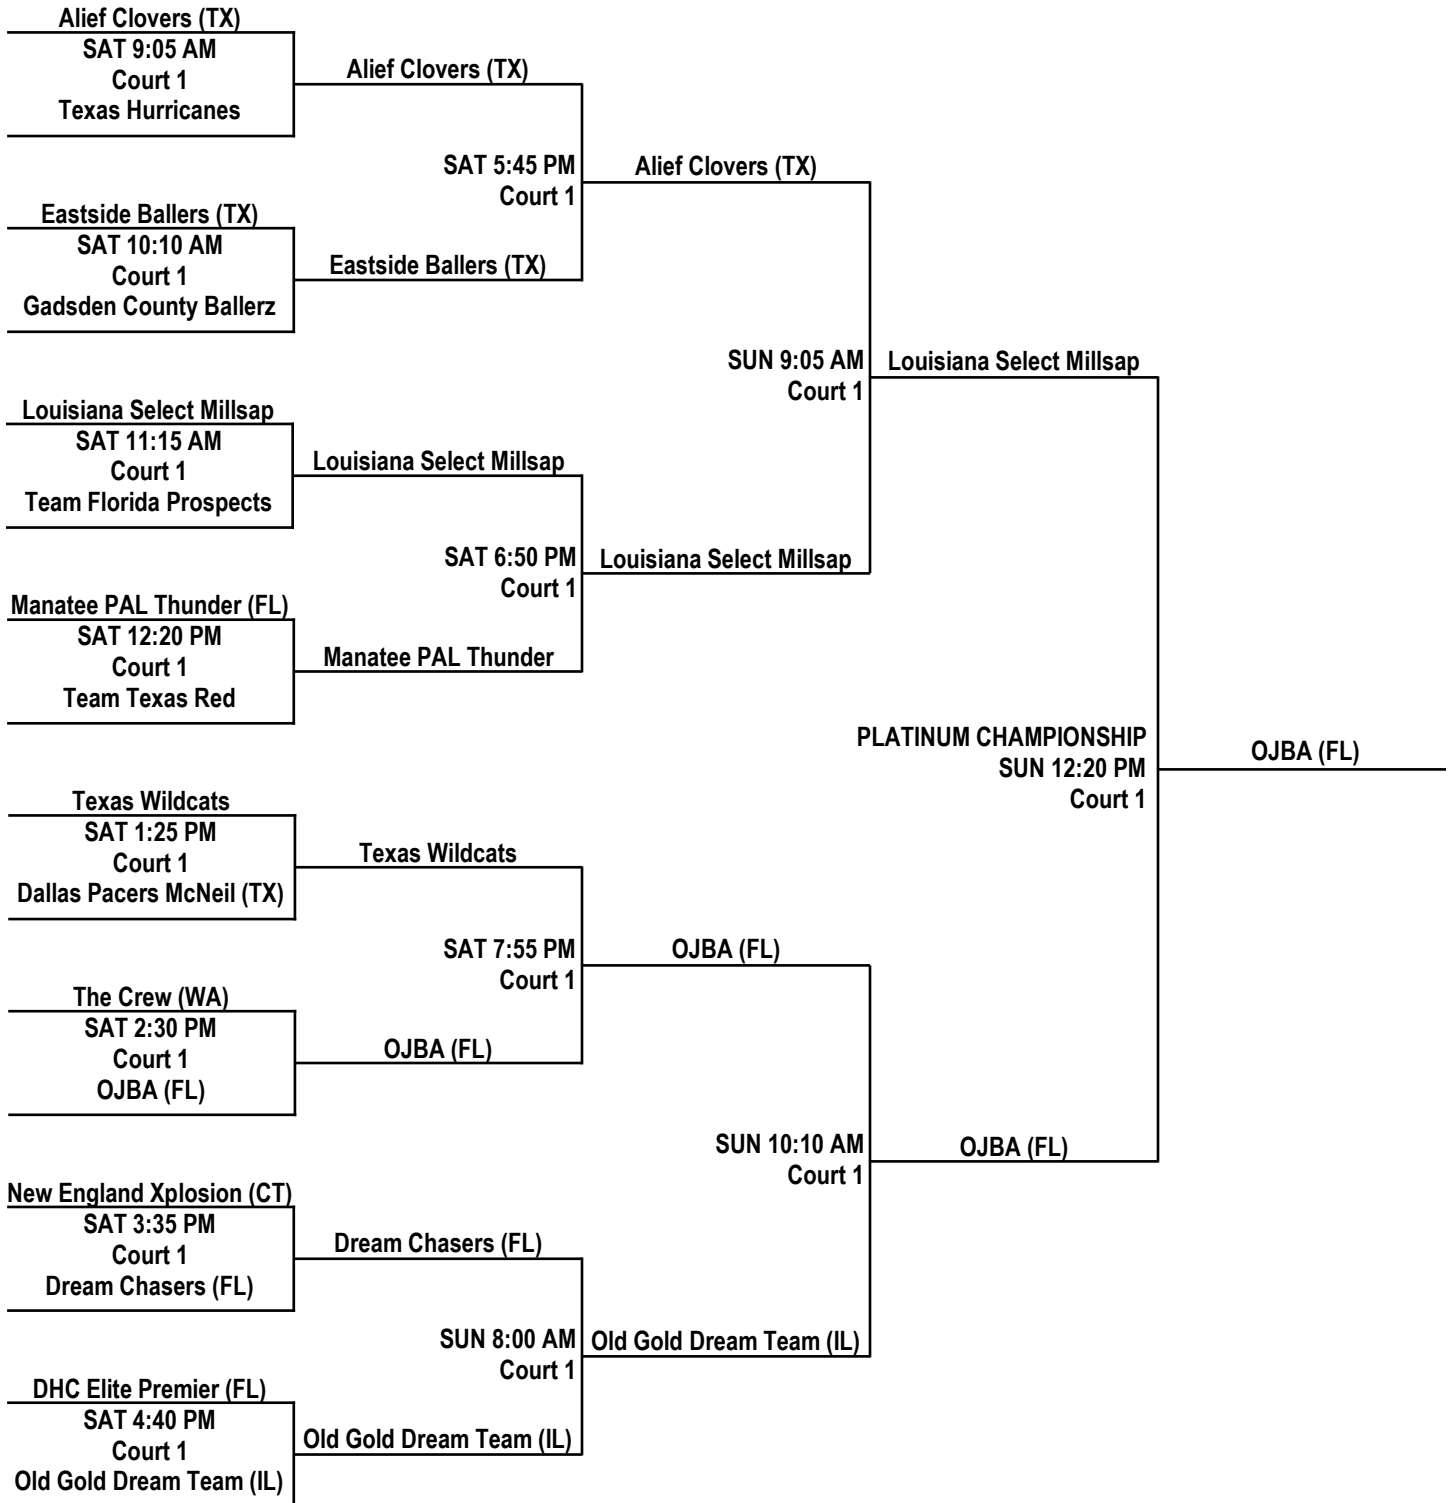

2015 ORLANDO SUMMER CLASSIC

17U BOYS DIVISION

PLATINUM CHAMPIONSHIP

Home Team listed on top and wears light colors.
All games at Orlando Sports Center.