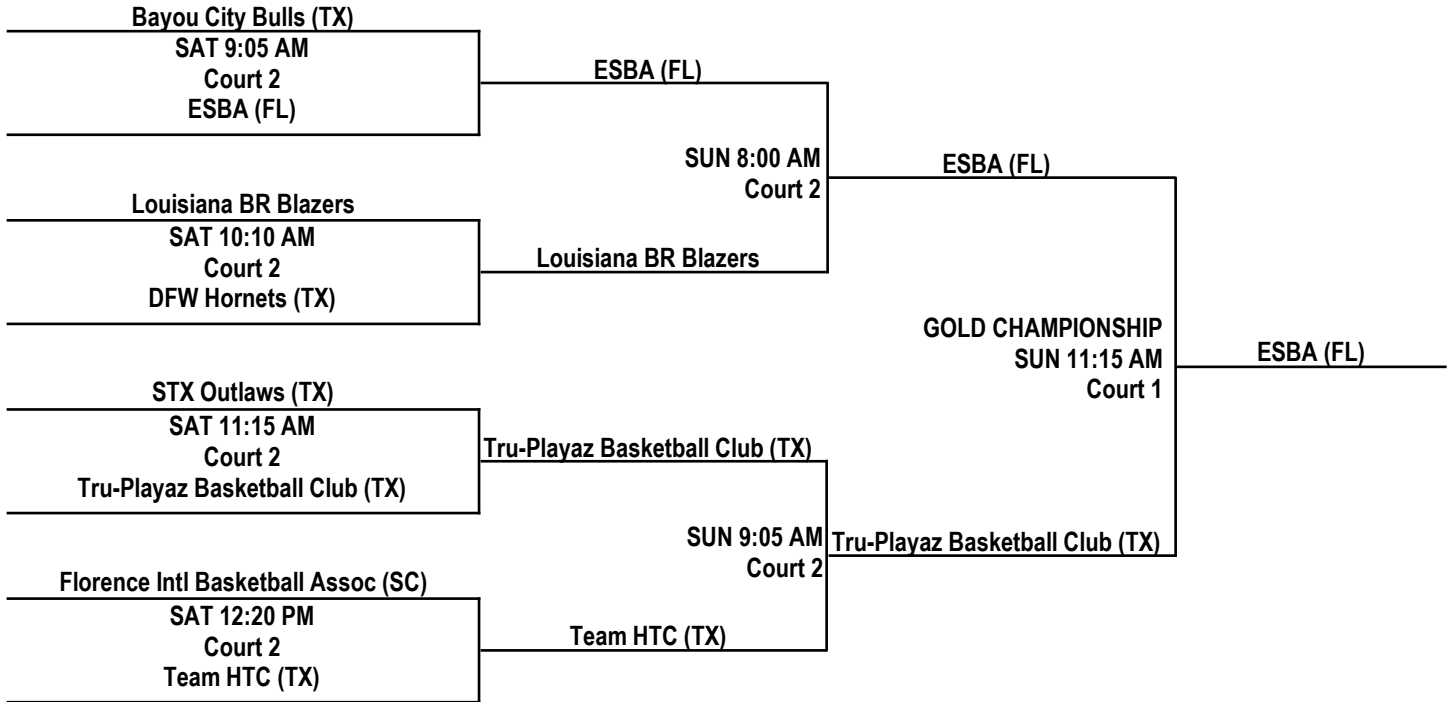

| POOL G | | | | |
|--------|-----------------------------|---|---|-------|
| | TEAM | W | L | PLACE |
| G1 | The Crew (WA) | 3 | 0 | 1st |
| G2 | DFW Hornets (TX) | 1 | 2 | 3rd |
| G3 | Gadsden County Ballerz (FL) | 2 | 1 | 2nd |
| G4 | IBA Bahamas White | 0 | 3 | 4th |

| FRIDAY, JULY 10, 2015 ORLANDO SPORTS CENTER | | |
|--|----------------|----------------|
| <i>TIME</i> | <i>COURT 1</i> | <i>COURT 2</i> |
| 9:05 AM | 61 E2 v E3 55 | 51 F4 v F2 42 |
| 10:10 AM | 25 B3 v B4 82 | 37 H4 v H1 71 |
| 11:15 AM | 59 B1 v B2 52 | 44 H3 v H2 79 |
| 12:20 PM | 66 C3 v C2 51 | 23 A3 v A4 43 |
| 1:25 PM | 82 D1 v D4 62 | 57 A1 v A2 46 |
| 2:30 PM | 86 D2 v D3 34 | 60 G1 v G2 28 |
| 3:35 PM | 40 E1 v E2 51 | 68 G3 v G4 21 |
| 4:40 PM | 28 E3 v E4 44 | 61 F1 v F4 53 |
| 5:45 PM | 66 C1 v C3 61 | 51 F2 v F3 64 |
| 6:50 PM | 64 C2 v C4 62 | 52 H1 v H2 61 |
| 7:55 PM | — | 54 H3 v H4 65 |

2015 ORLANDO SUMMER CLASSIC

17U BOYS DIVISION

PLATINUM CHAMPIONSHIP

Home Team listed on top and wears light colors.
All games at Orlando Sports Center.

2015 ORLANDO SUMMER CLASSIC

17U BOYS DIVISION

GOLD CHAMPIONSHIP

Home Team listed on top and wears light colors.
All games at Orlando Sports Center.

SILVER CHAMPIONSHIP