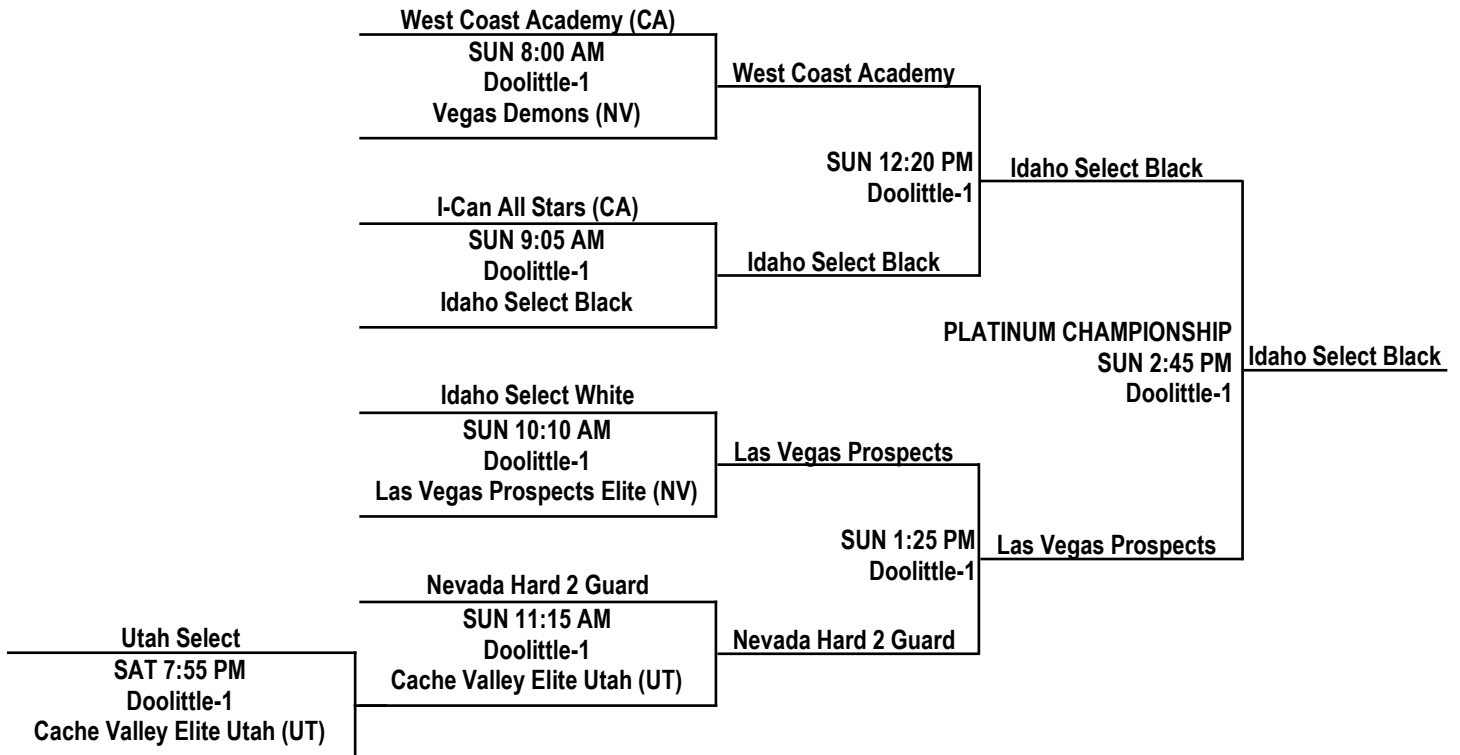

Team listed first is home and wears light colors

FRIDAY, APRIL 15, 2016 DOOLITTLE COMMUNITY CTR

TIME	COURT 1	COURT 2
6:15 PM	74 A2 v A3 82	53 I2 v I3 49
7:20 PM	75 C1 v C2 68	83 H2 v H4 51
8:25 PM	37 D2 v D3 67	38 F1 v F2 65
9:30 PM	46 B1 v B2 33	62 E1 v E2 37

SATURDAY, APRIL 16, 2016 DOOLITTLE COMMUNITY CTR

TIME	COURT 1	COURT 2
8:00 AM	47 G1 v G3 37	46 H1 v H3 43
9:05 AM	77 F3 v F1 75	55 C3 v C1 81
10:10 AM	62 A3 v A1 67	42 I1 v I4 65
11:15 AM	69 D1 v D2 50	50 E3 v E1 48
12:20 PM	53 B3 v B1 59	42 G3 v G2 53
1:25 PM	42 H3 v H2 68	52 I4 v I2 51
2:30 PM	48 H4 v H1 76	86 C2 v C3 64
3:35 PM	59 E2 v E3 61	39 I3 v I1 47
4:40 PM	60 A1 v A2 62	71 F2 v F3 41
5:45 PM	30 B2 v B3 69	62 G2 v G1 63
6:50 PM	52 D3 v D1 70	—

2016 LAS VEGAS GRAND OPENING

17U BOYS DIVISION / PLATINUM BRACKET

All bracketing is done following NCAA regulations. Home Team listed on top and wears light colors.

17U BOYS DIVISION / GOLD BRACKET

2016 LAS VEGAS GRAND OPENING

17U BOYS DIVISION / SILVER BRACKETS

All bracketing is done following NCAA regulations.
Home Team listed on top and wears light colors.