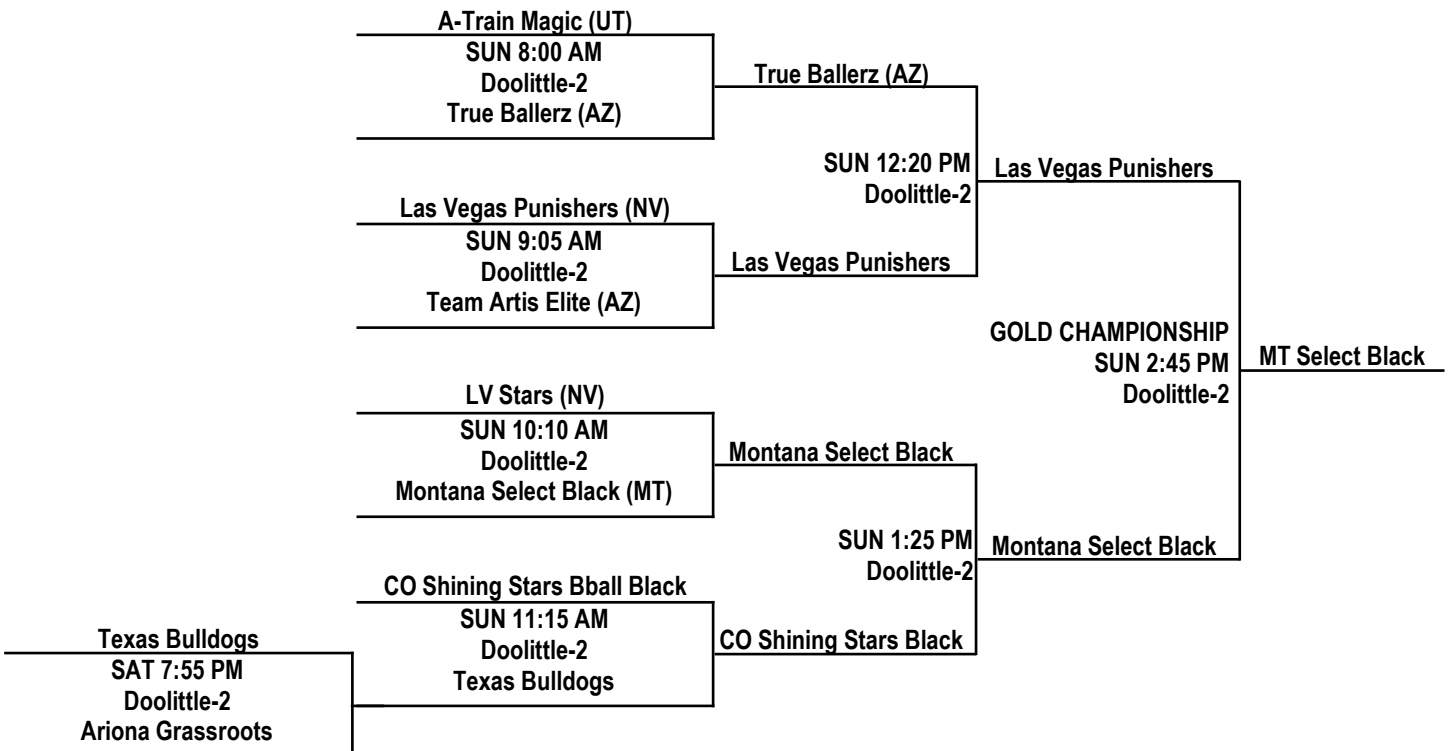

Team listed first is home and wears light colors

FRIDAY, APRIL 15, 2016 DOOLITTLE COMMUNITY CTR

TIME	COURT 1	COURT 2
6:15 PM	74 A2 v A3 82	53 I2 v I3 49
7:20 PM	75 C1 v C2 68	83 H2 v H4 51
8:25 PM	37 D2 v D3 67	38 F1 v F2 65
9:30 PM	46 B1 v B2 33	62 E1 v E2 37

SATURDAY, APRIL 16, 2016 DOOLITTLE COMMUNITY CTR

TIME	COURT 1	COURT 2
8:00 AM	47 G1 v G3 37	46 H1 v H3 43
9:05 AM	77 F3 v F1 75	55 C3 v C1 81
10:10 AM	62 A3 v A1 67	42 I1 v I4 65
11:15 AM	69 D1 v D2 50	50 E3 v E1 48
12:20 PM	53 B3 v B1 59	42 G3 v G2 53
1:25 PM	42 H3 v H2 68	52 I4 v I2 51
2:30 PM	48 H4 v H1 76	86 C2 v C3 64
3:35 PM	59 E2 v E3 61	39 I3 v I1 47
4:40 PM	60 A1 v A2 62	71 F2 v F3 41
5:45 PM	30 B2 v B3 69	62 G2 v G1 63
6:50 PM	52 D3 v D1 70	—

2016 LAS VEGAS GRAND OPENING

17U BOYS DIVISION / PLATINUM BRACKET

All bracketing is done following NCAA regulations. Home Team listed on top and wears light colors.

17U BOYS DIVISION / GOLD BRACKET

2016 LAS VEGAS GRAND OPENING

17U BOYS DIVISION / SILVER BRACKETS

All bracketing is done following NCAA regulations.
Home Team listed on top and wears light colors.