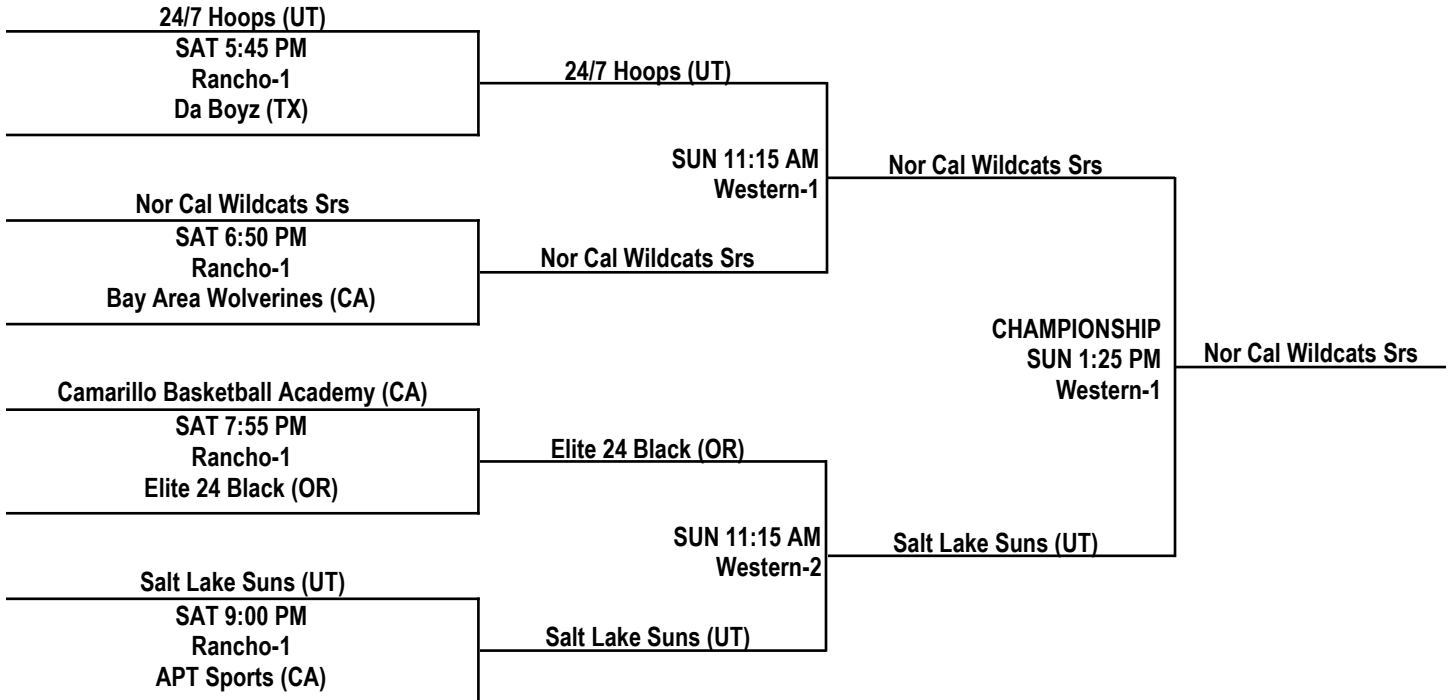

2015 LAS VEGAS GRAND OPENING

17U BOYS DIVISION / PLATINUM BRACKETS

All bracketing is done following NCAA regulations.
Home Team listed on top and wears light colors.