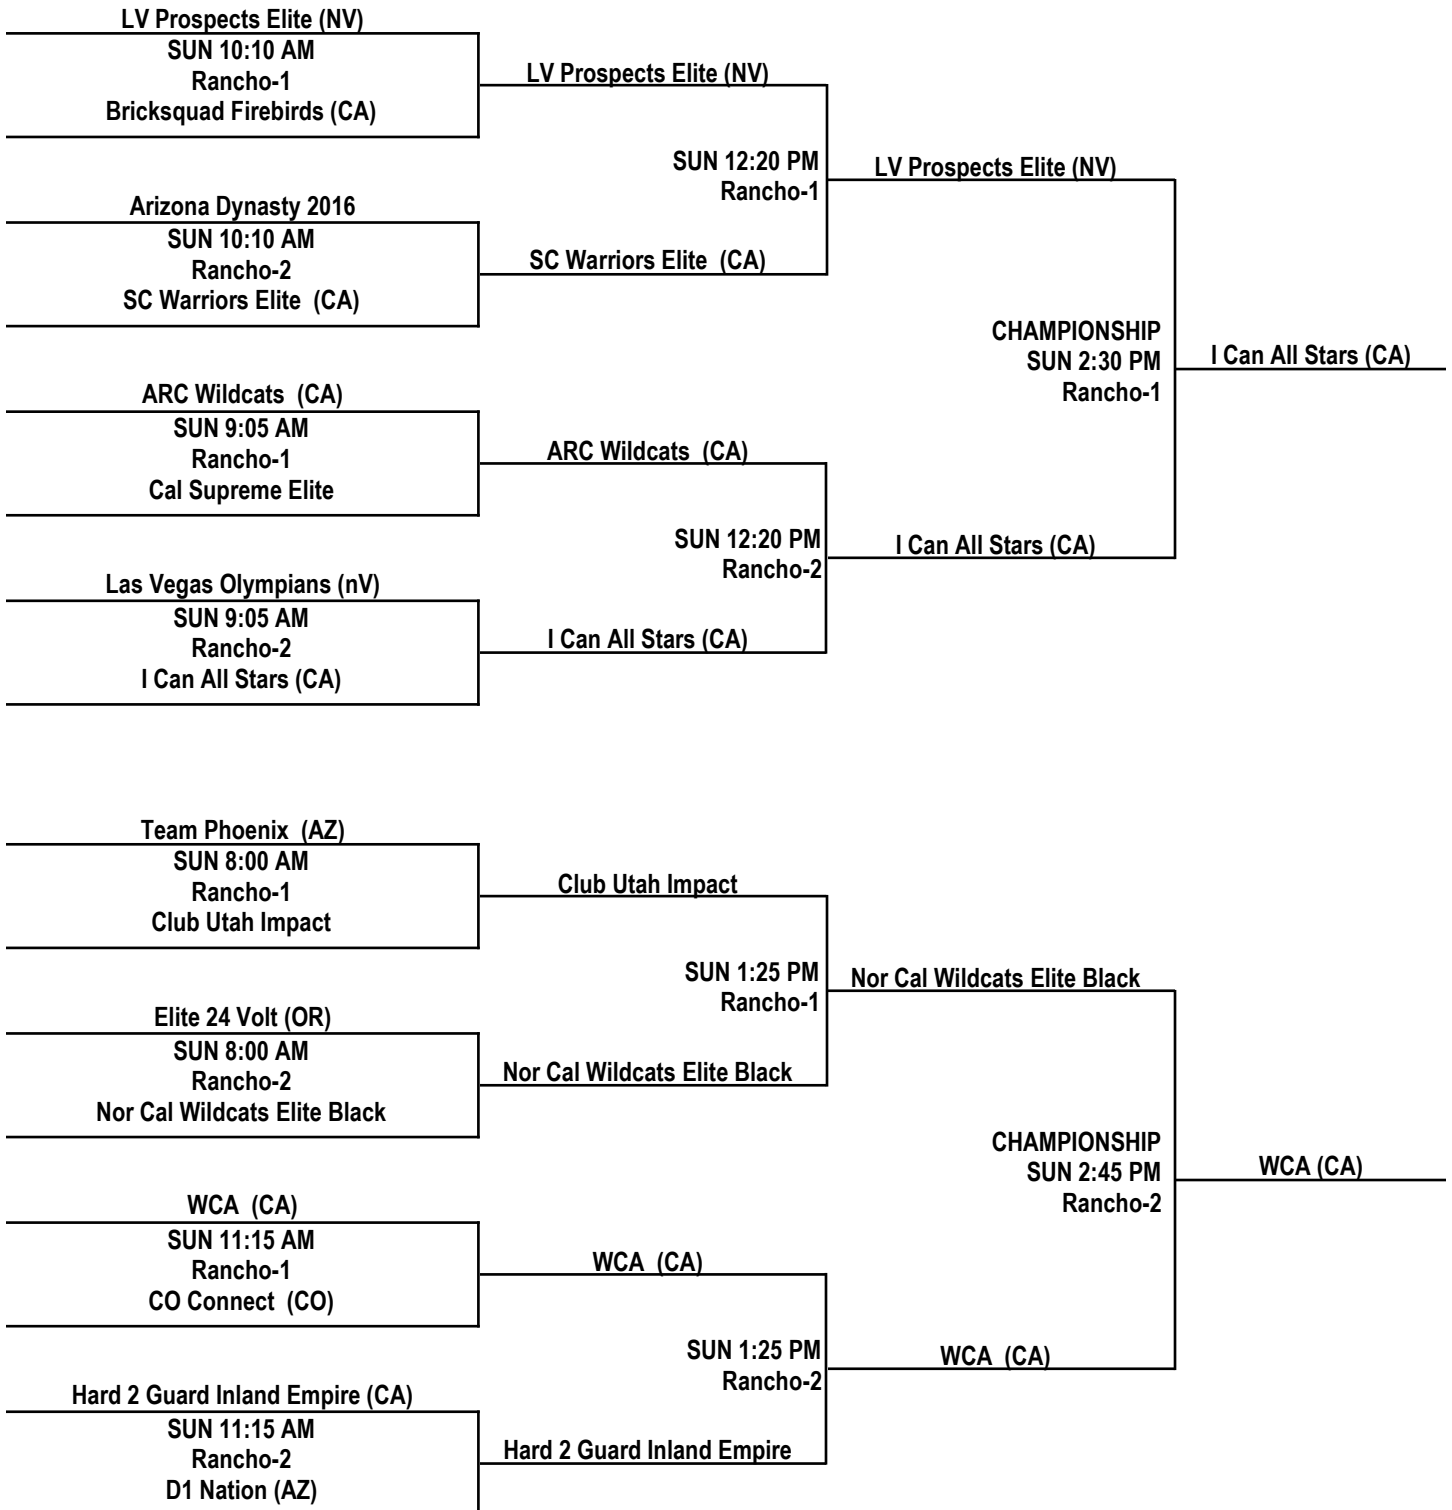

2015 LAS VEGAS GRAND OPENING

17U BOYS DIVISION / PLATINUM BRACKETS

All bracketing is done following NCAA regulations.
Home Team listed on top and wears light colors.