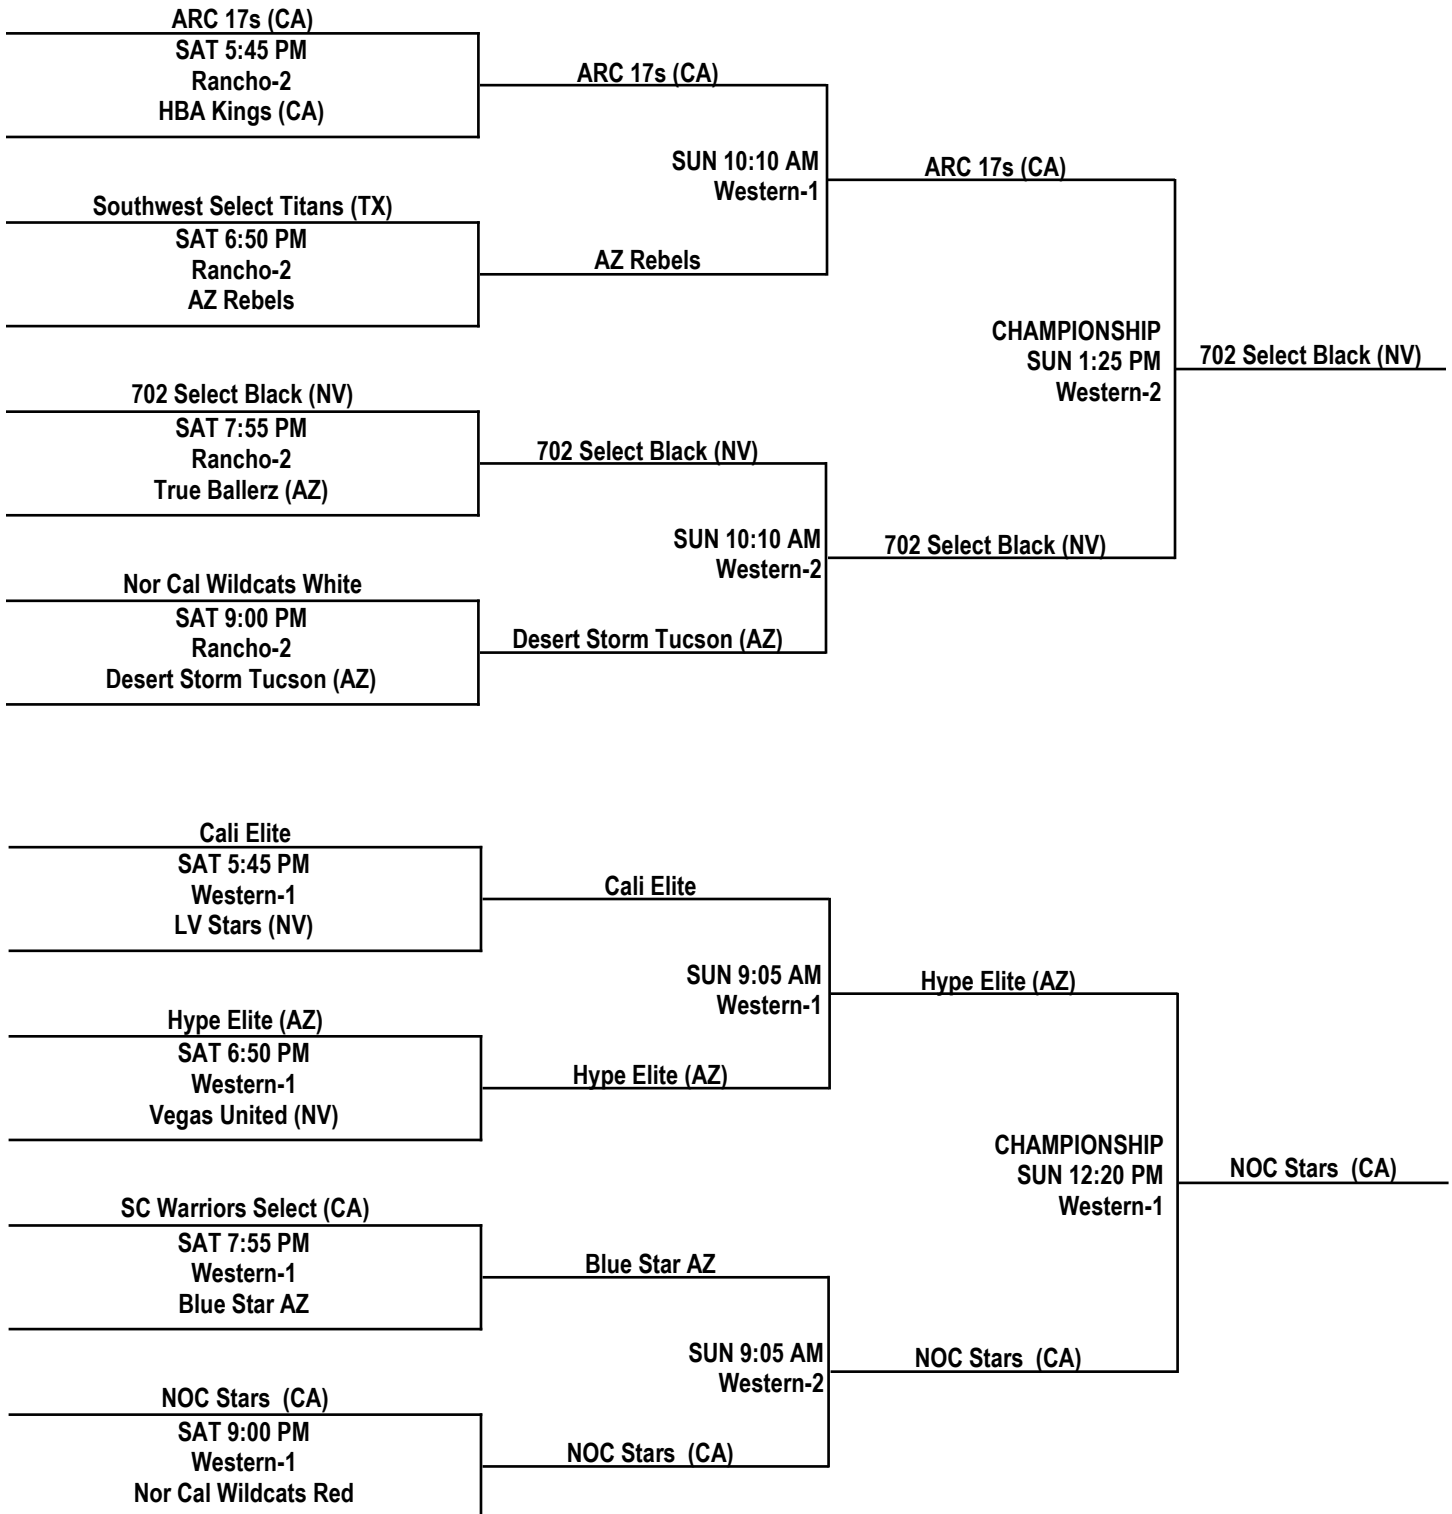

2015 LAS VEGAS GRAND OPENING

17U BOYS DIVISION / GOLD BRACKETS

All bracketing is done following NCAA regulations.
Home Team listed on top and wears light colors.