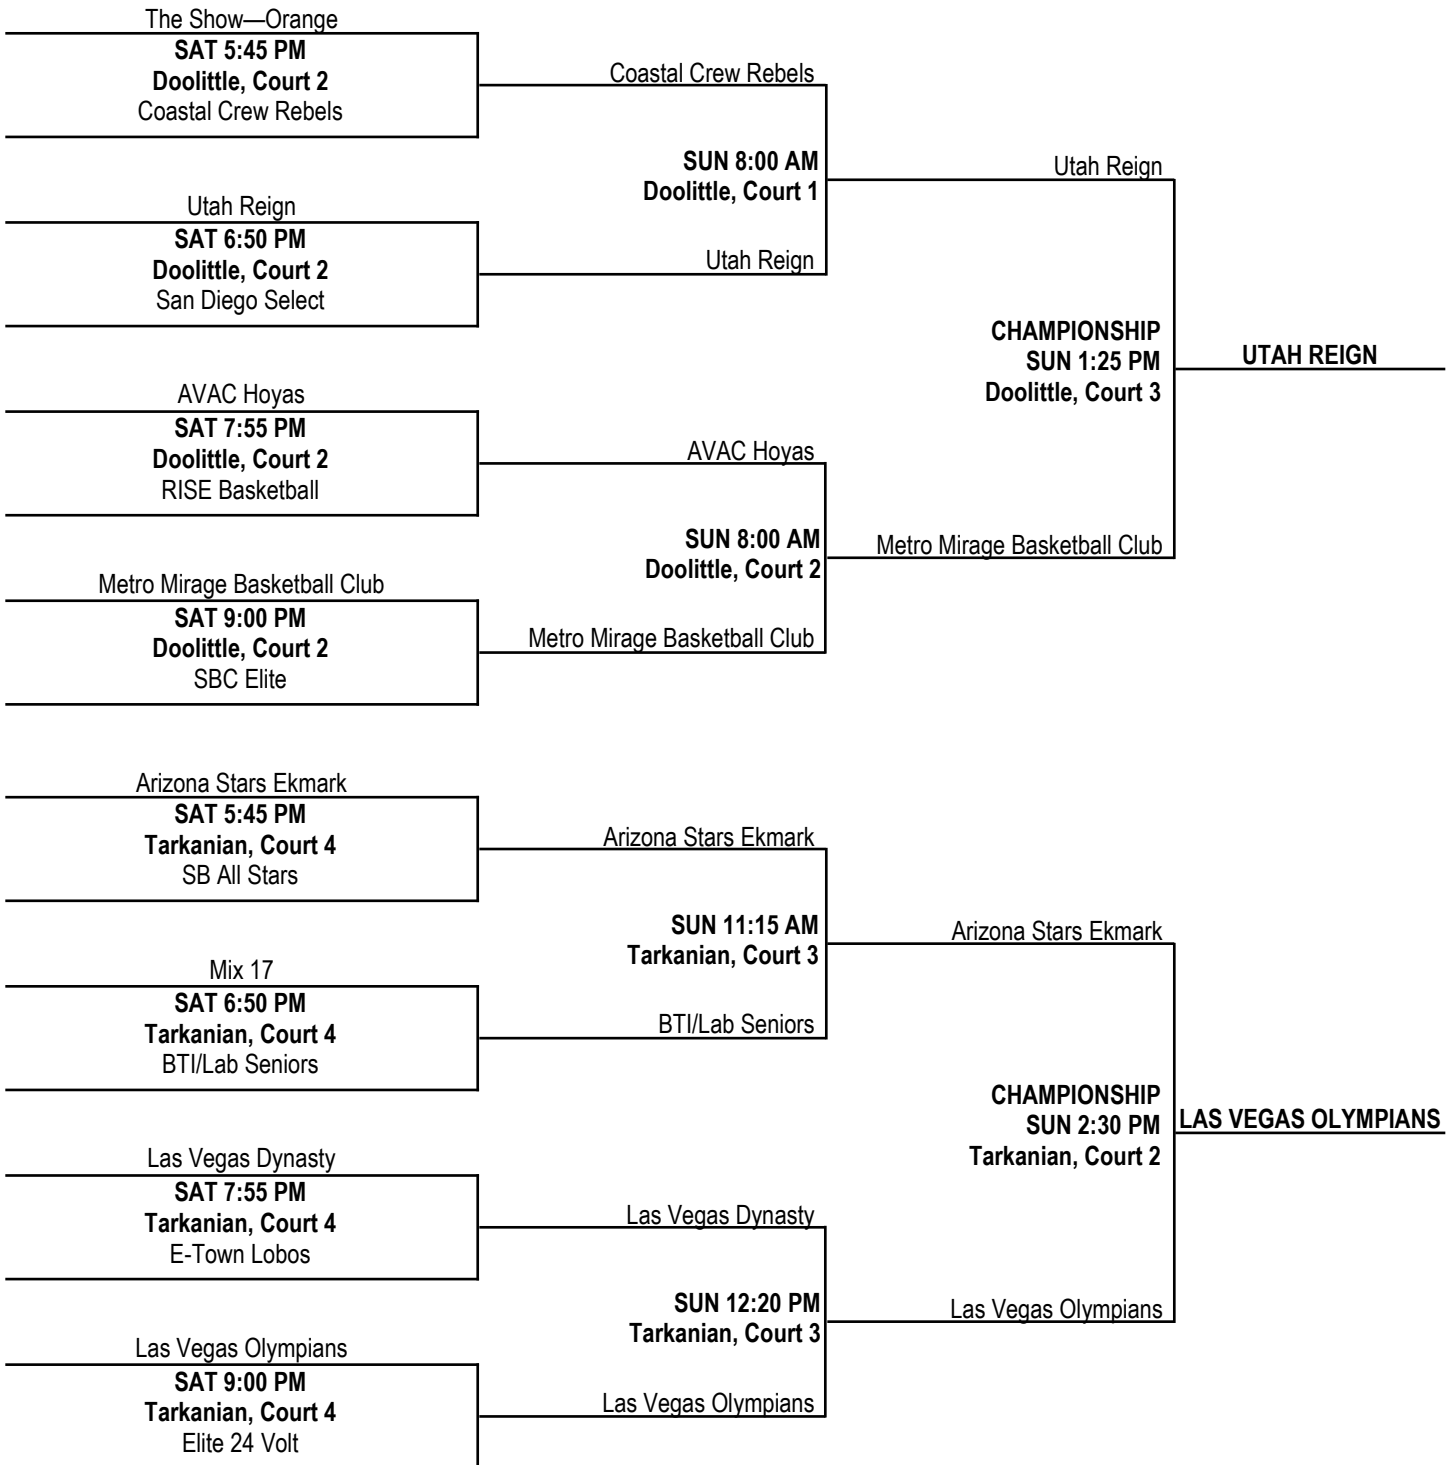

2013 LAS VEGAS GRAND OPENING

17U CHAMPIONSHIP BRACKETS

All Brackets are Platinum. Bracketing is done following NCAA regulations.
Doolittle Community Center: 1950 North J Street, Las Vegas, NV 89106
Tarkanian Basketball Academy: 2730 S Rancho, Las Vegas, NV 89102
Home team is on top and wears light colors