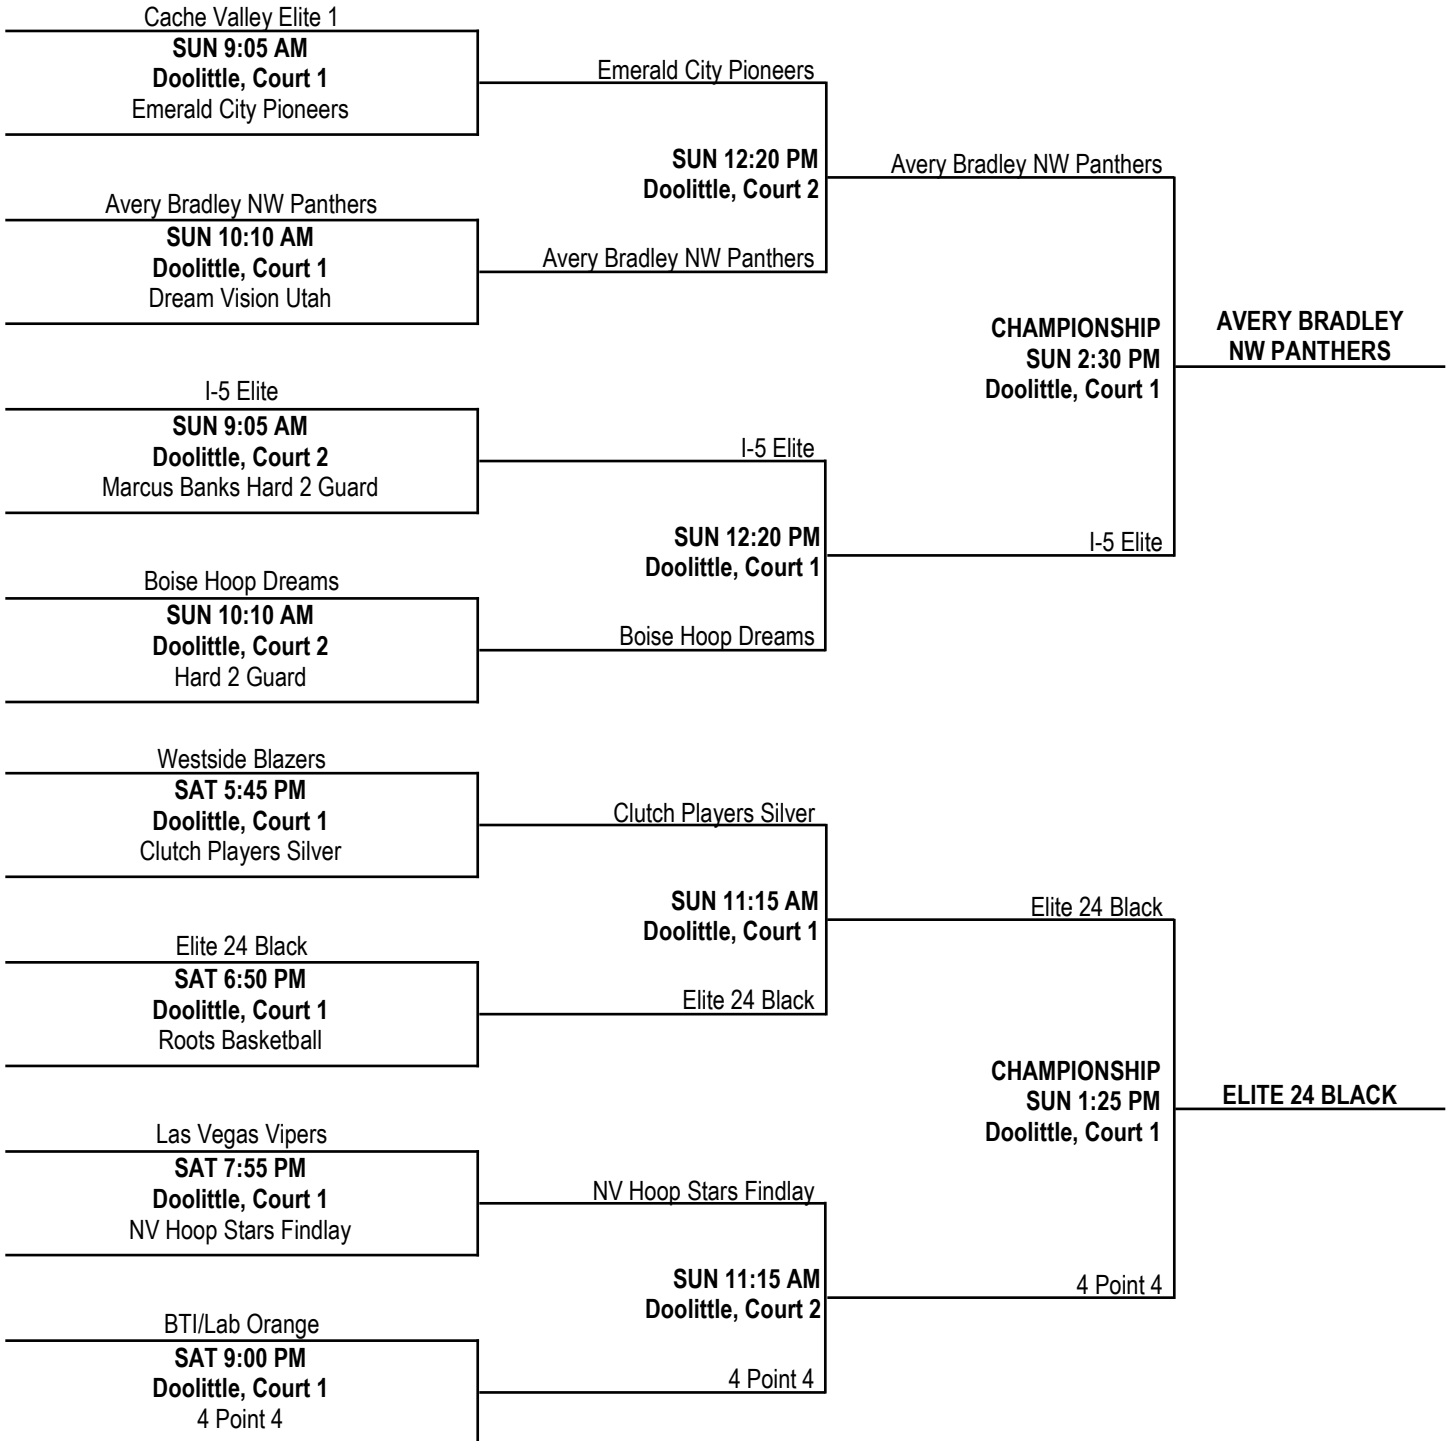

2013 LAS VEGAS GRAND OPENING

17U CHAMPIONSHIP BRACKETS

All Brackets are Platinum. Bracketing is done following NCAA regulations.
Doolittle Community Center: 1950 North J Street, Las Vegas, NV 89106
Tarkanian Basketball Academy: 2730 S Rancho, Las Vegas, NV 89102
Home team is on top and wears light colors