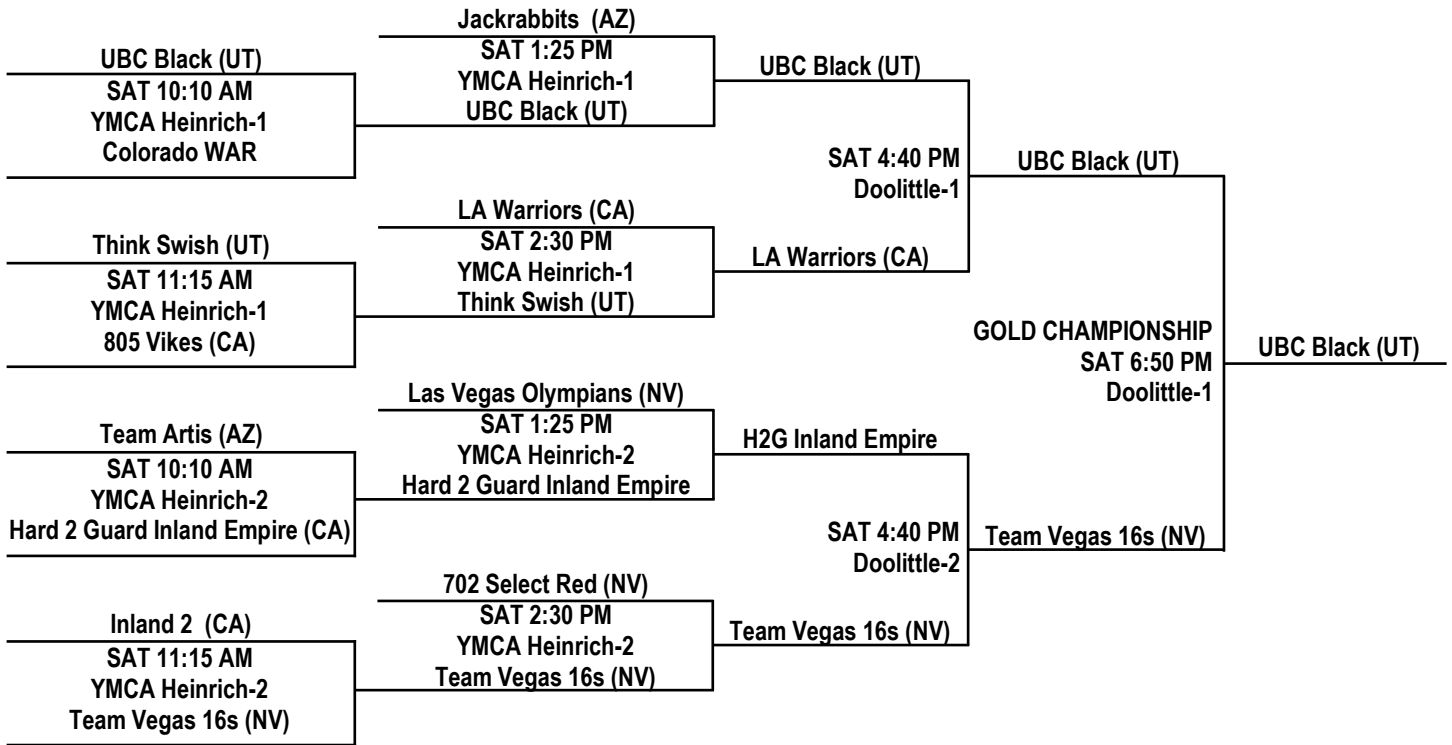

POOL I

	TEAM	W	L	PLACE
I1	UBC Black (UT)	1	1	2nd
I2	Vegas Rebels (NV)	2	0	1st
I3	LBA (CA)	0	2	3rd

POOL J

	TEAM	W	L	PLACE
J1	Mad Moves, Inc. (NV)	0	2	3rd
J2	Lethbridge Blazers (AB, Canada)	2	0	1st
J3	Colorado WAR	1	1	2nd

FRIDAY, APRIL 3, 2015 YMCA HEINRICH

TIME	COURT 1
11:15 AM	39 L1 v L2 71
12:20 PM	53 N3 v N1 55
4:40 PM	60 N1 v N2 57
5:45 PM	65 G2 v G1 35
6:50 PM	65 E3 v E2 52

2015 LAS VEGAS EASTER SHOWDOWN

17U BOYS DIVISION / PLATINUM BRACKET

2015 LAS VEGAS EASTER SHOWDOWN

17U BOYS DIVISION / GOLD BRACKET

17U BOYS DIVISION / SILVER BRACKET