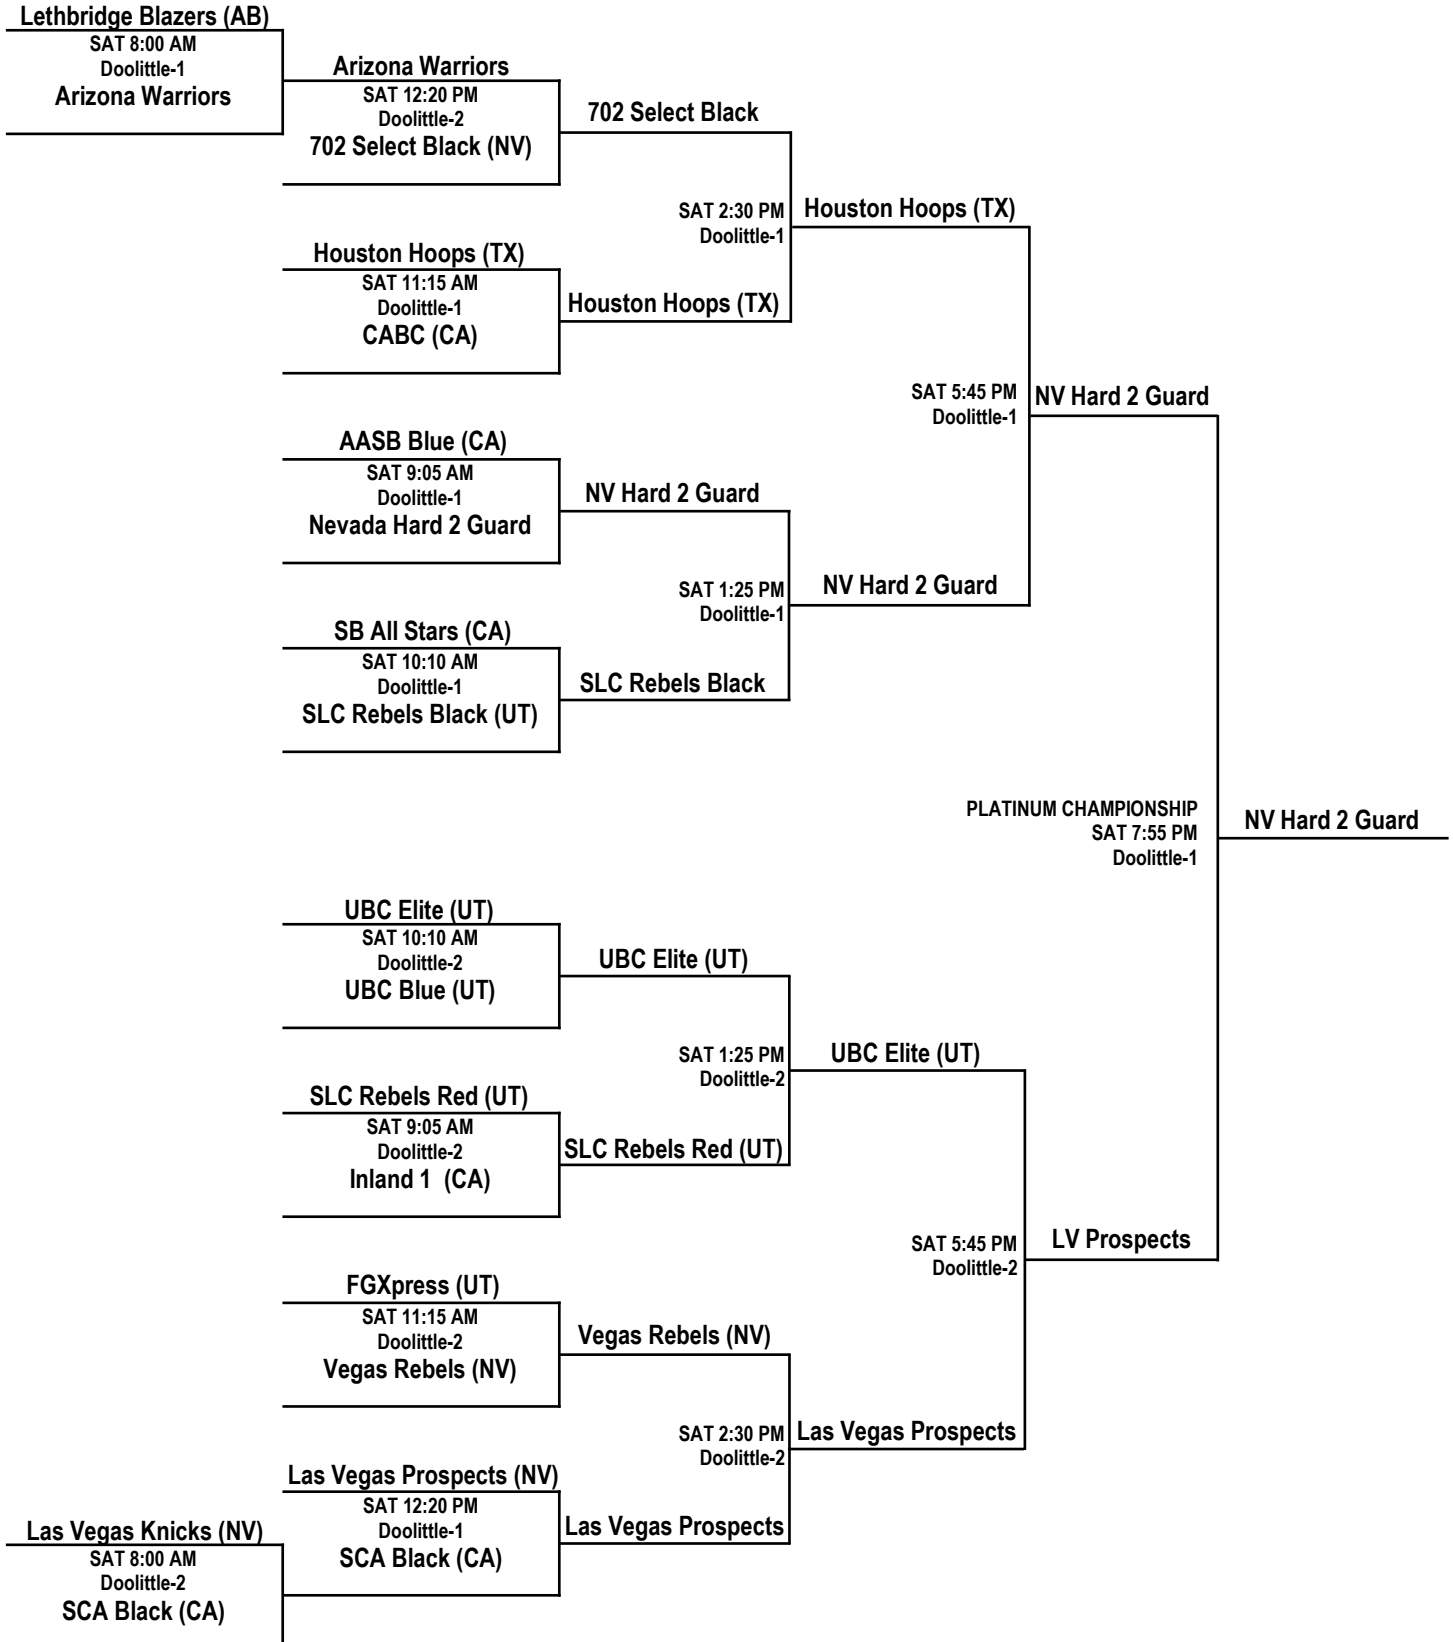

2015 LAS VEGAS EASTER SHOWDOWN

17U BOYS DIVISION / PLATINUM BRACKET