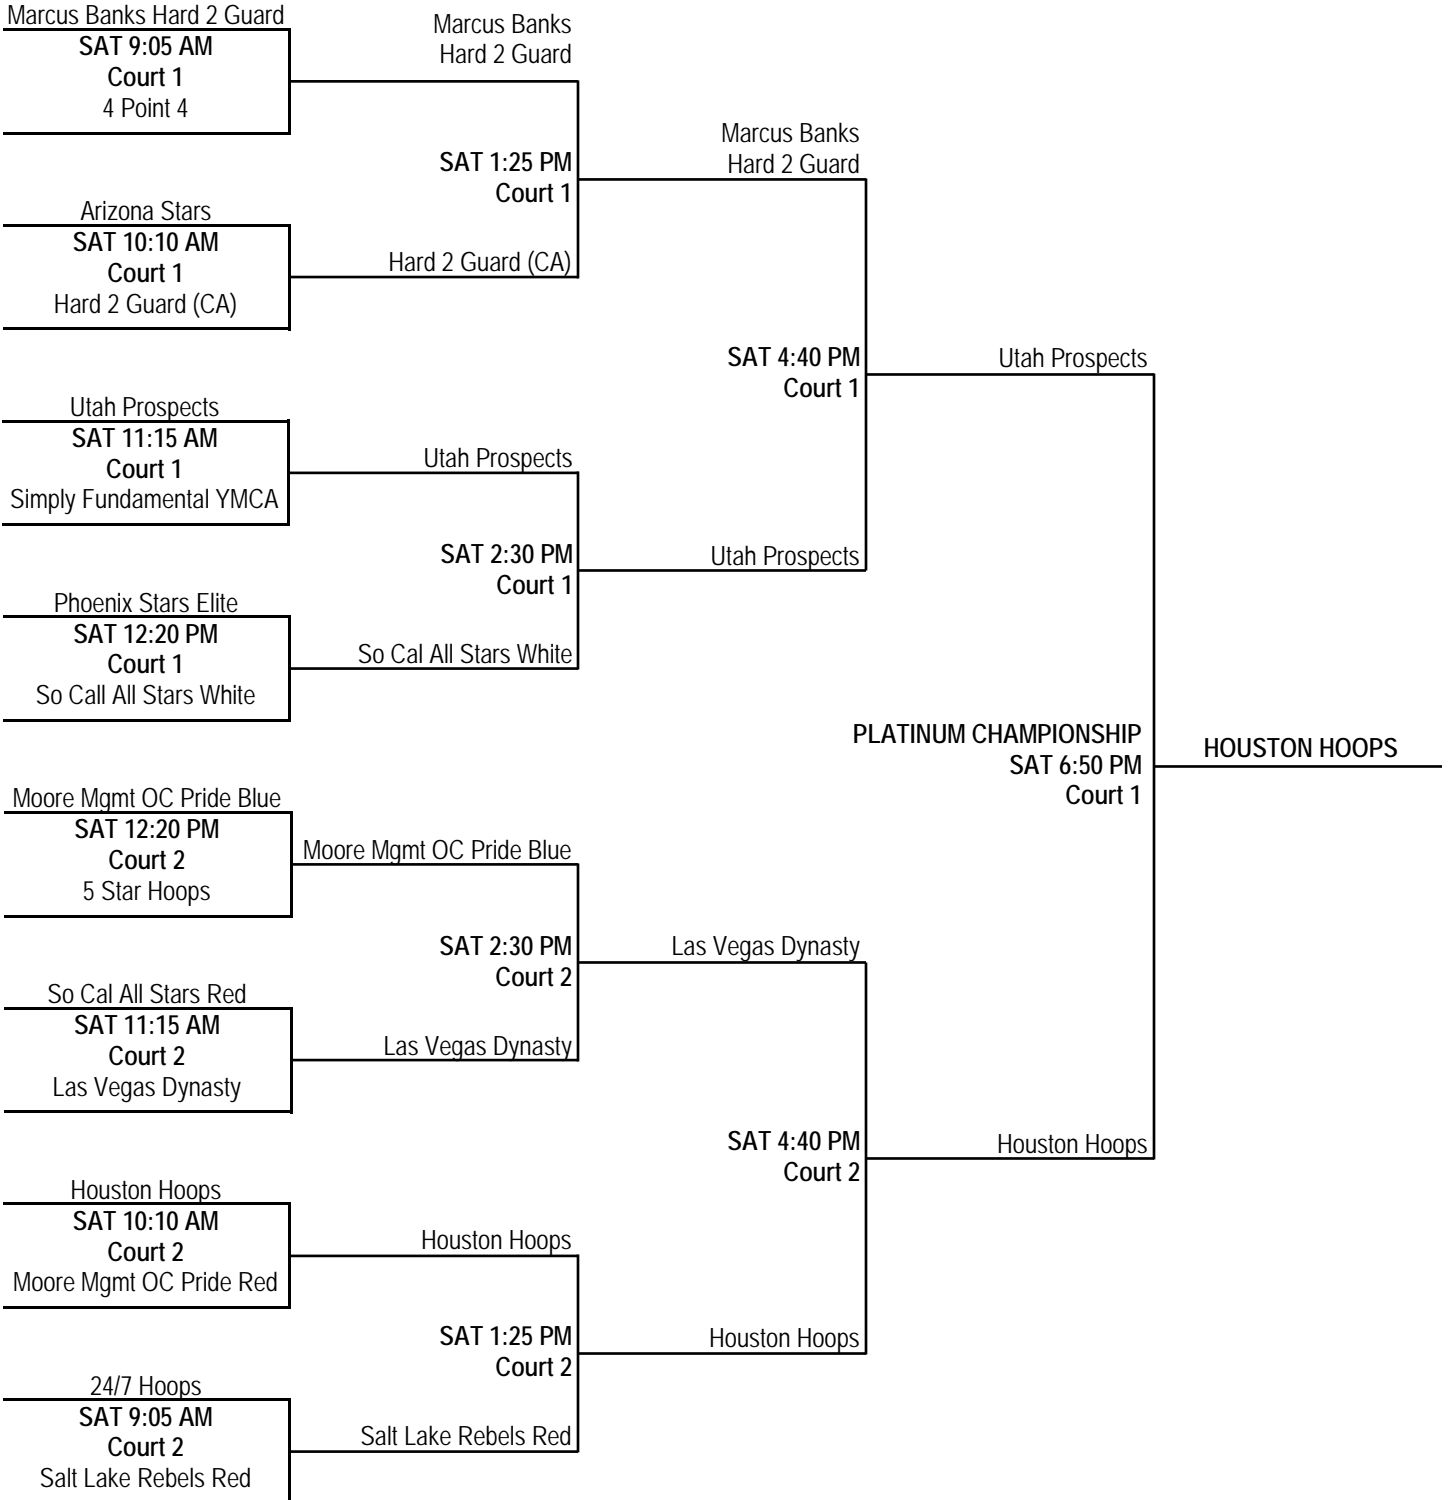

2013 LAS VEGAS EASTER SHOWDOWN

17U BOYS DIVISION / PLATINUM BRACKET

ALL PLATINUM GAMES
AT DOOLITTLE