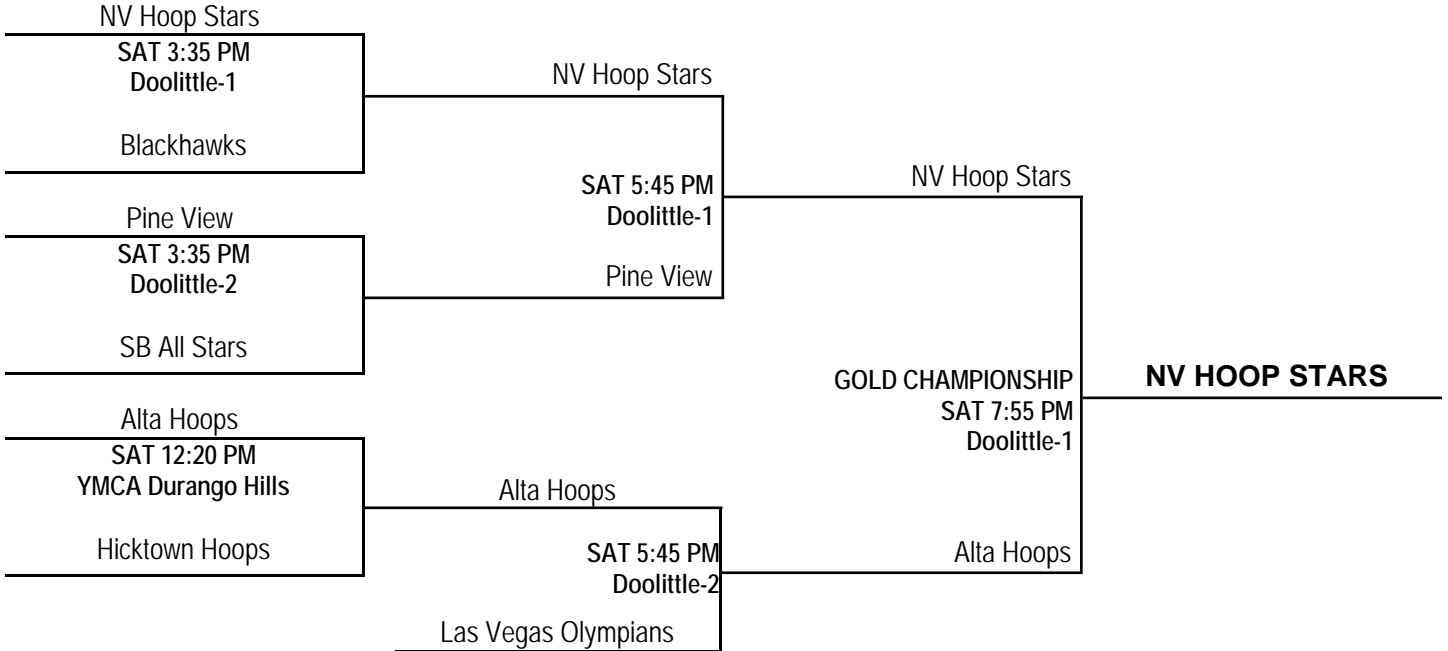

2013 LAS VEGAS EASTER SHOWDOWN

17U BOYS DIVISION

POOL A

	TEAM	W	L	PLACE
A1	Houston Hoops (TX)	1	1	2nd
A2	Utah Prospects	2	0	1st
A3	Southern Cal All Stars Red	0	2	3rd

POOL B

	TEAM	W	L	PLACE
B1	Arizona Stars	1	1	2nd
B2	24/7 Hoops (UT)	0	2	3rd
B3	Moore Mgmt OC Pride Blue (CA)	2	0	1st

POOL G

	TEAM	W	L	PLACE
G1	NV Hoop Stars	1	1	2nd
G2	Hard 2 Guard (CA)	2	0	1st
G3	Vanilla Shake (UT)	0	2	3rd

POOL H

	TEAM	W	L	PLACE
H1	Moore Mgmt OC Pride Red (CA)	2	0	1st
H2	Hicktown Hoops (UT)	1	1	2nd
H3	LV Spartans (NV)	0	2	3rd

POOL I

	TEAM	W	L	PLACE
I1	Southern Cal All Stars White (CA)	2	0	1st
I2	Blackhawks (NV)	1	1	2nd
I3	Hardwood Husslers (UT)	0	2	3rd

POOL J

	TEAM	W	L	PLACE
J1	Salt Lake Rebels Black (UT)	0	2	3rd
J2	Las Vegas Olympians (NV)	1	1	2nd
J3	5 Star Hoops (NV)	2	0	1st

2013 LAS VEGAS EASTER SHOWDOWN

17U BOYS DIVISION / PLATINUM BRACKET

ALL PLATINUM GAMES
AT DOOLITTLE

2013 LAS VEGAS EASTER SHOWDOWN

17U BOYS DIVISION / GOLD BRACKET

17U BOYS DIVISION / SILVER BRACKET