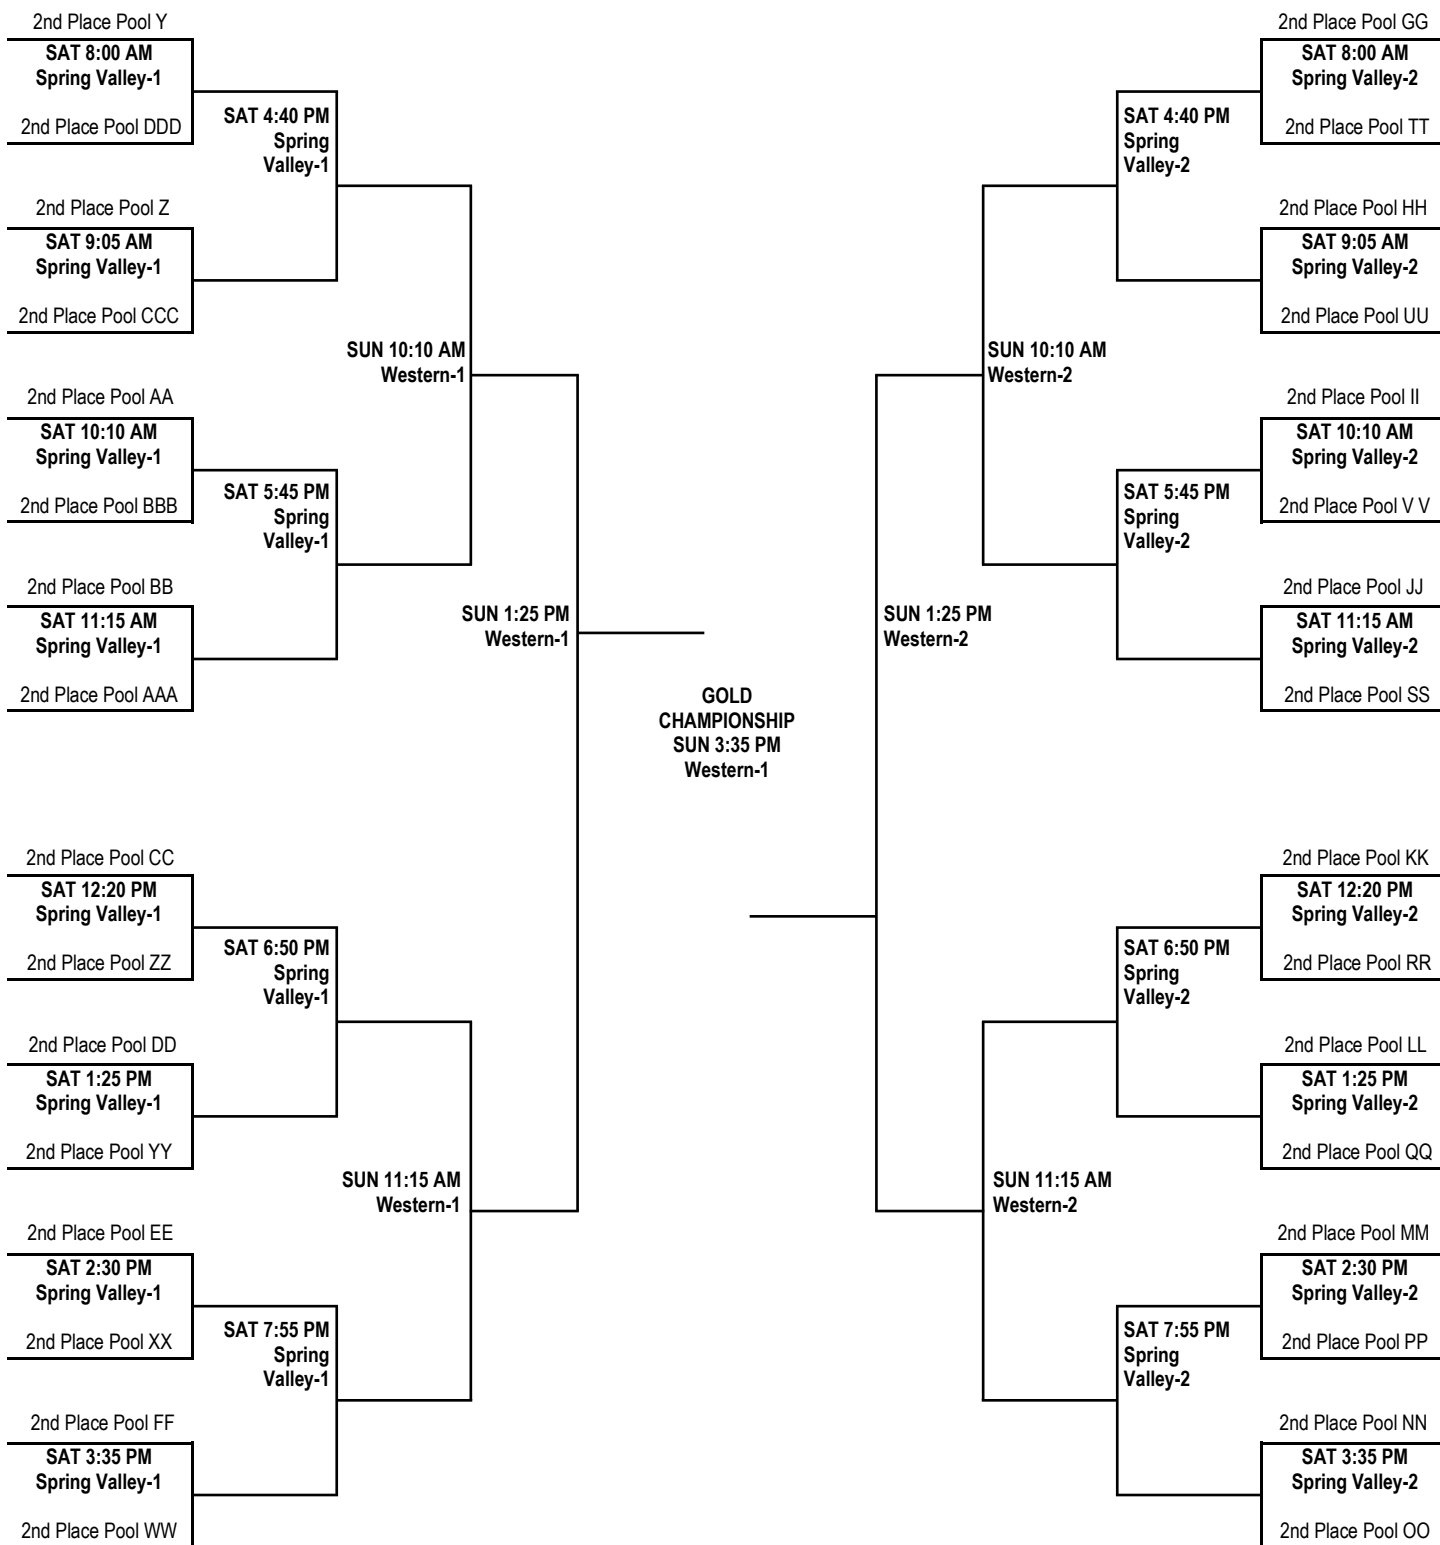

17U BOYS DIVISION

GOLD ELITE CHAMPIONSHIP BRACKET

17U BOYS DIVISION GOLD CHAMPIONSHIP BRACKET

17U BOYS DIVISION

SILVER ELITE CHAMPIONSHIP BRACKET

17U BOYS DIVISION SILVER CHAMPIONSHIP BRACKET

17U BOYS DIVISION BRONZE ELITE CHAMPIONSHIP BRACKET