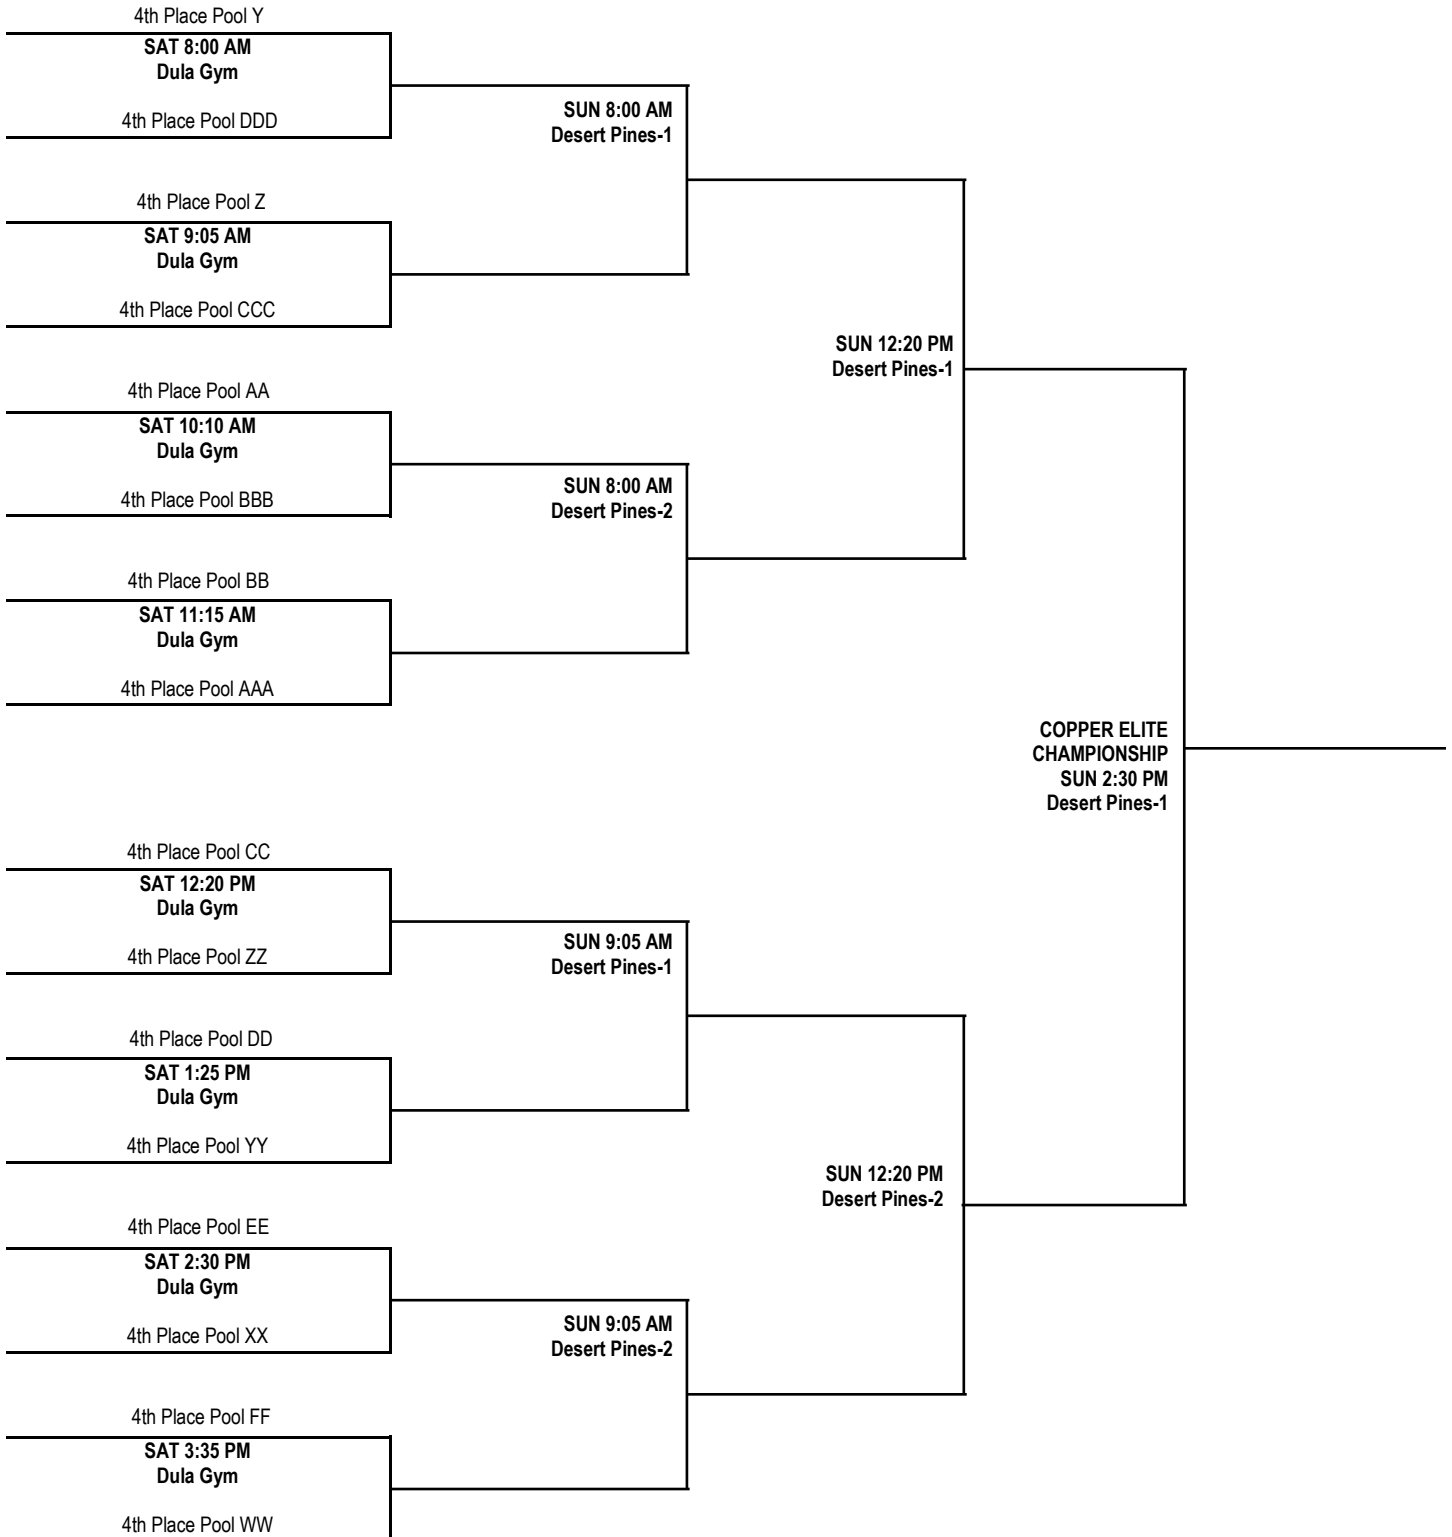

17U BOYS DIVISION COPPER ELITE CHAMPIONSHIP BRACKET