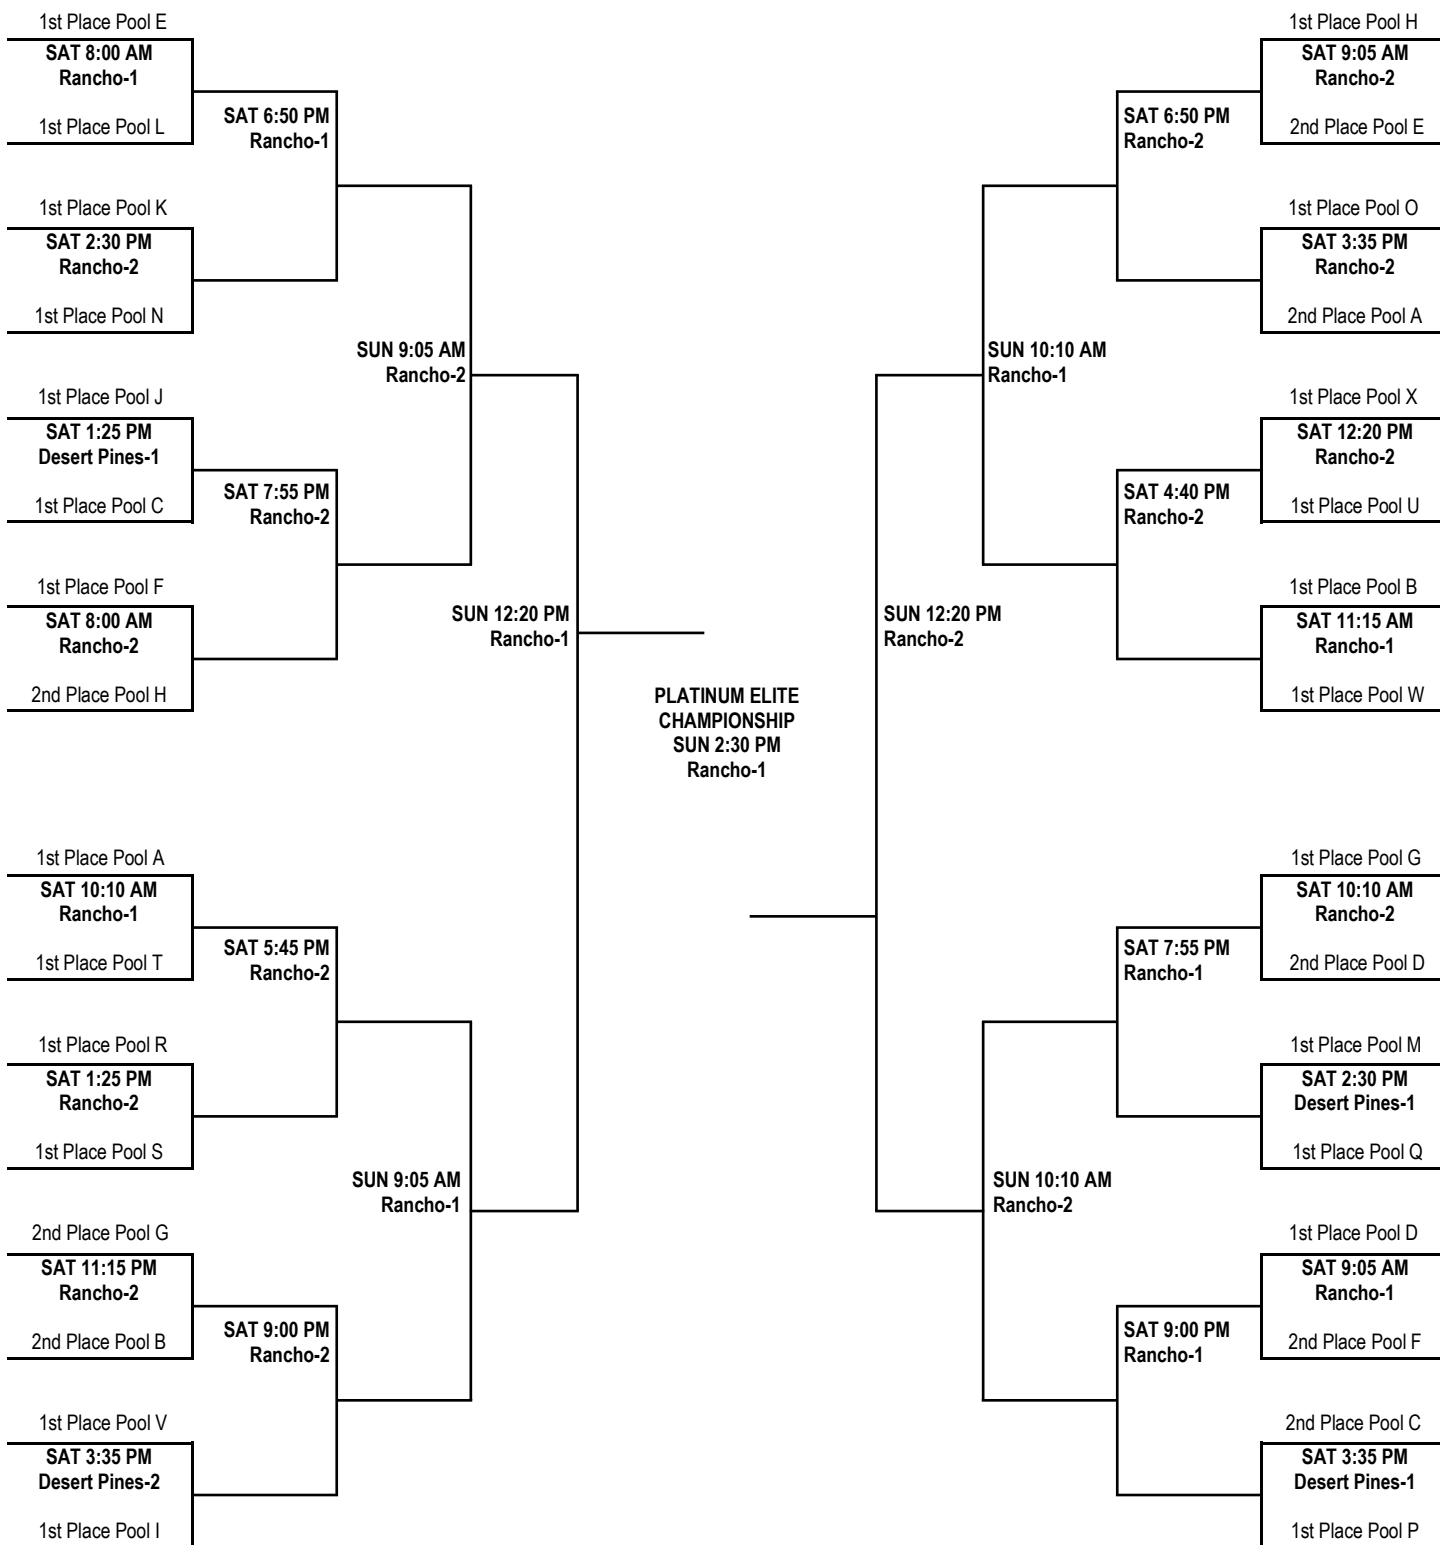

17U BOYS DIVISION PLATINUM ELITE CHAMPIONSHIP BRACKET