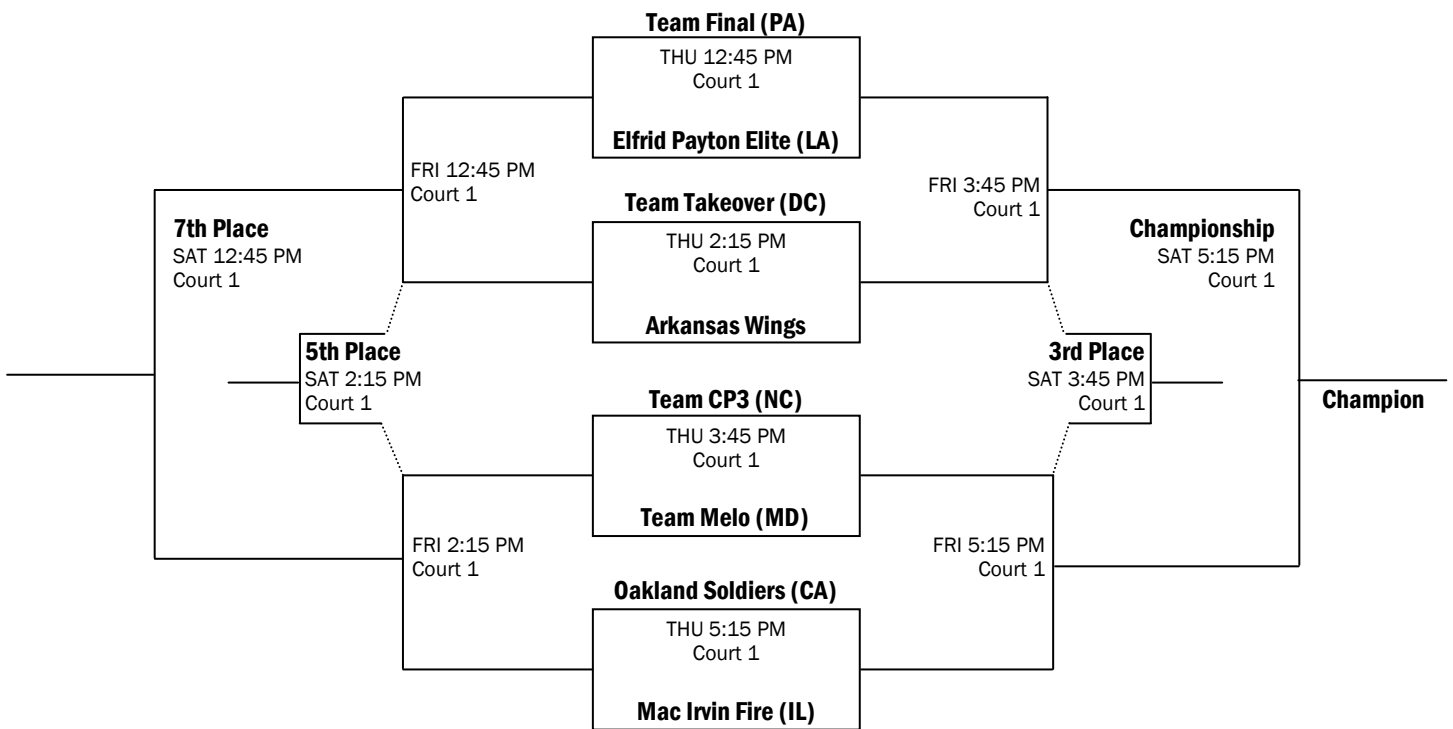

LAS VEGAS CLASSIC 2015

THE 8 BRACKET

ALL GAMES AT RANCHO HIGH SCHOOL (1900 E Searles Ave, Las Vegas, NV 89101)