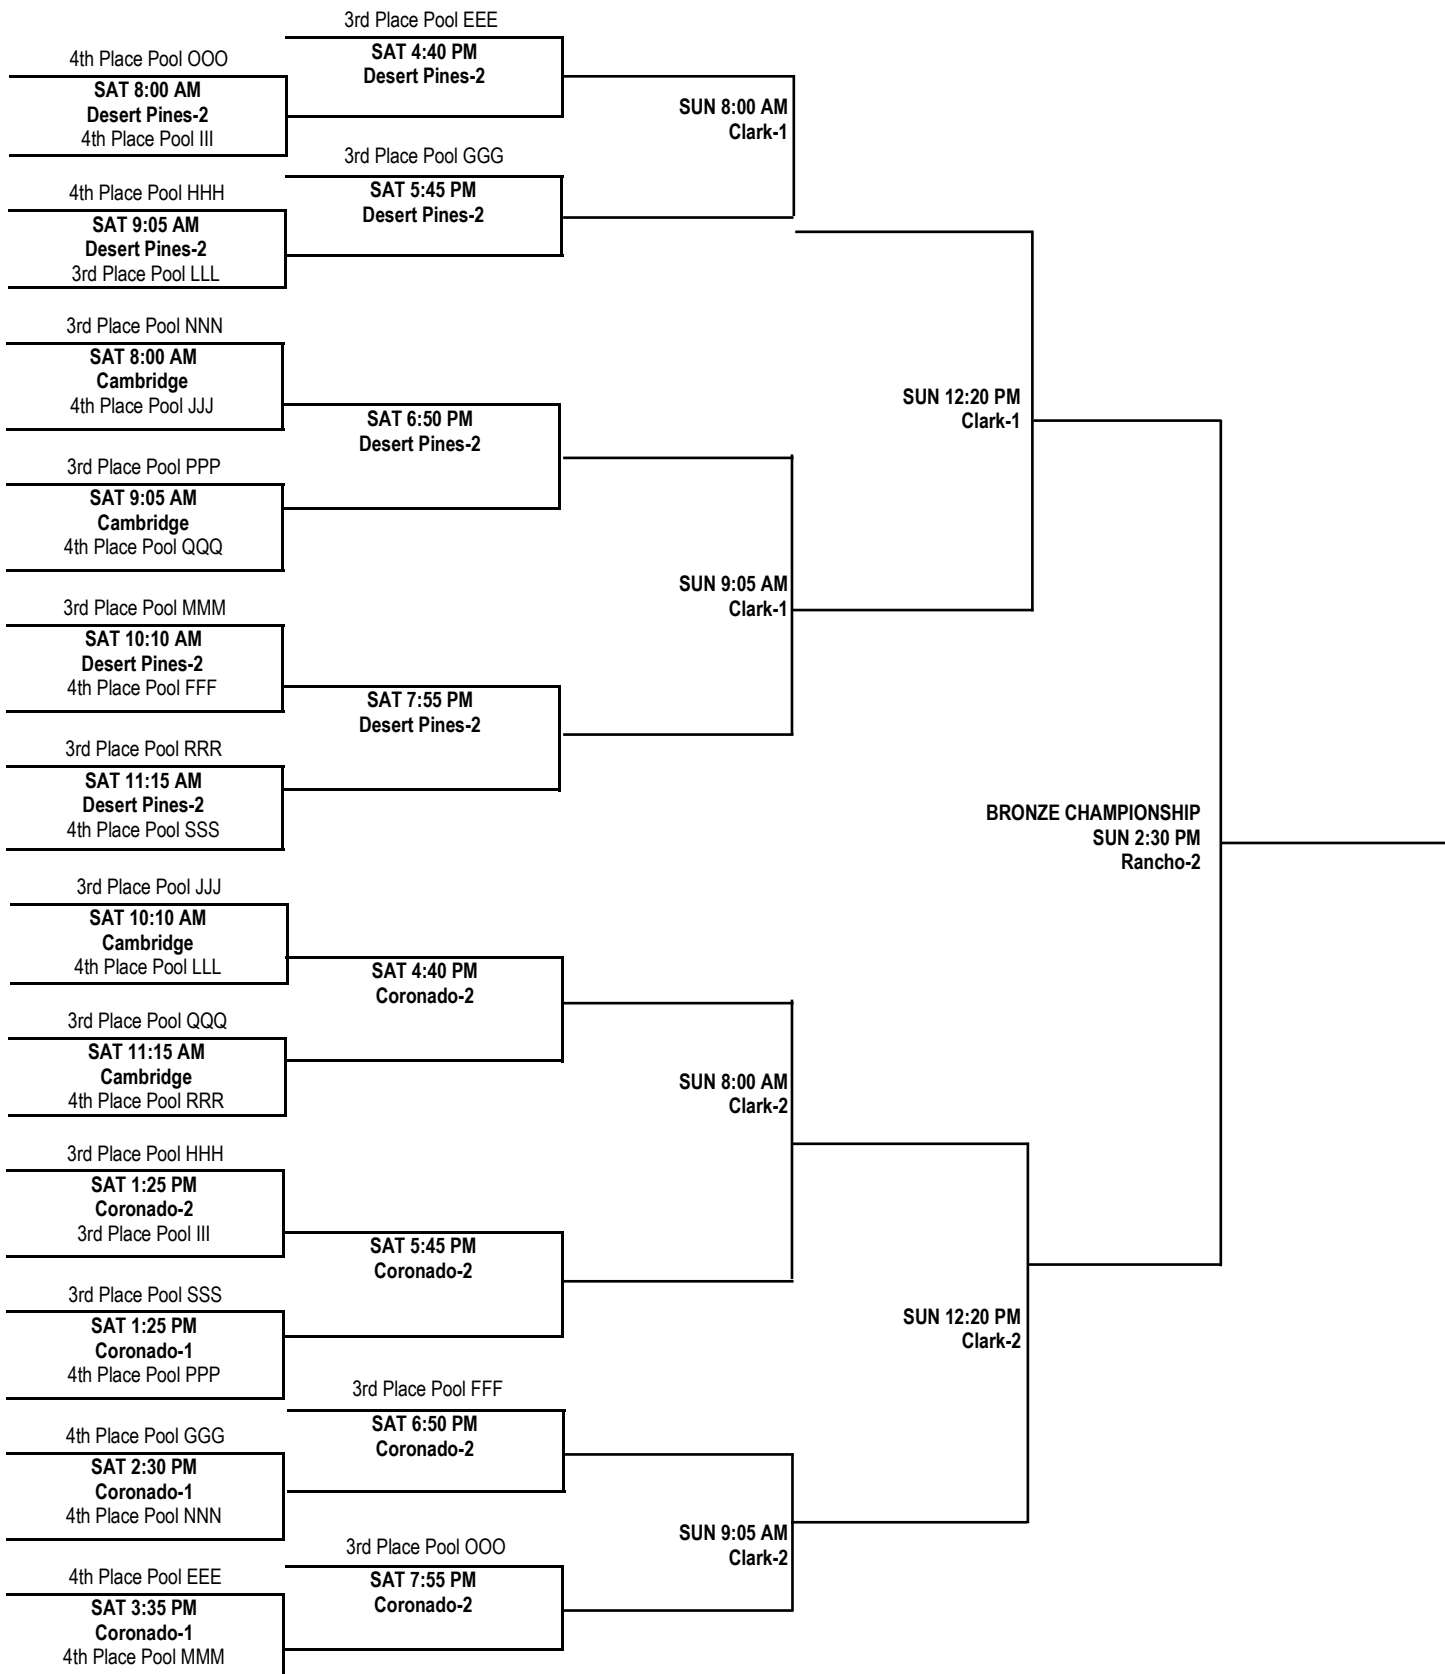

17U BOYS DIVISION BRONZE CHAMPIONSHIP BRACKET