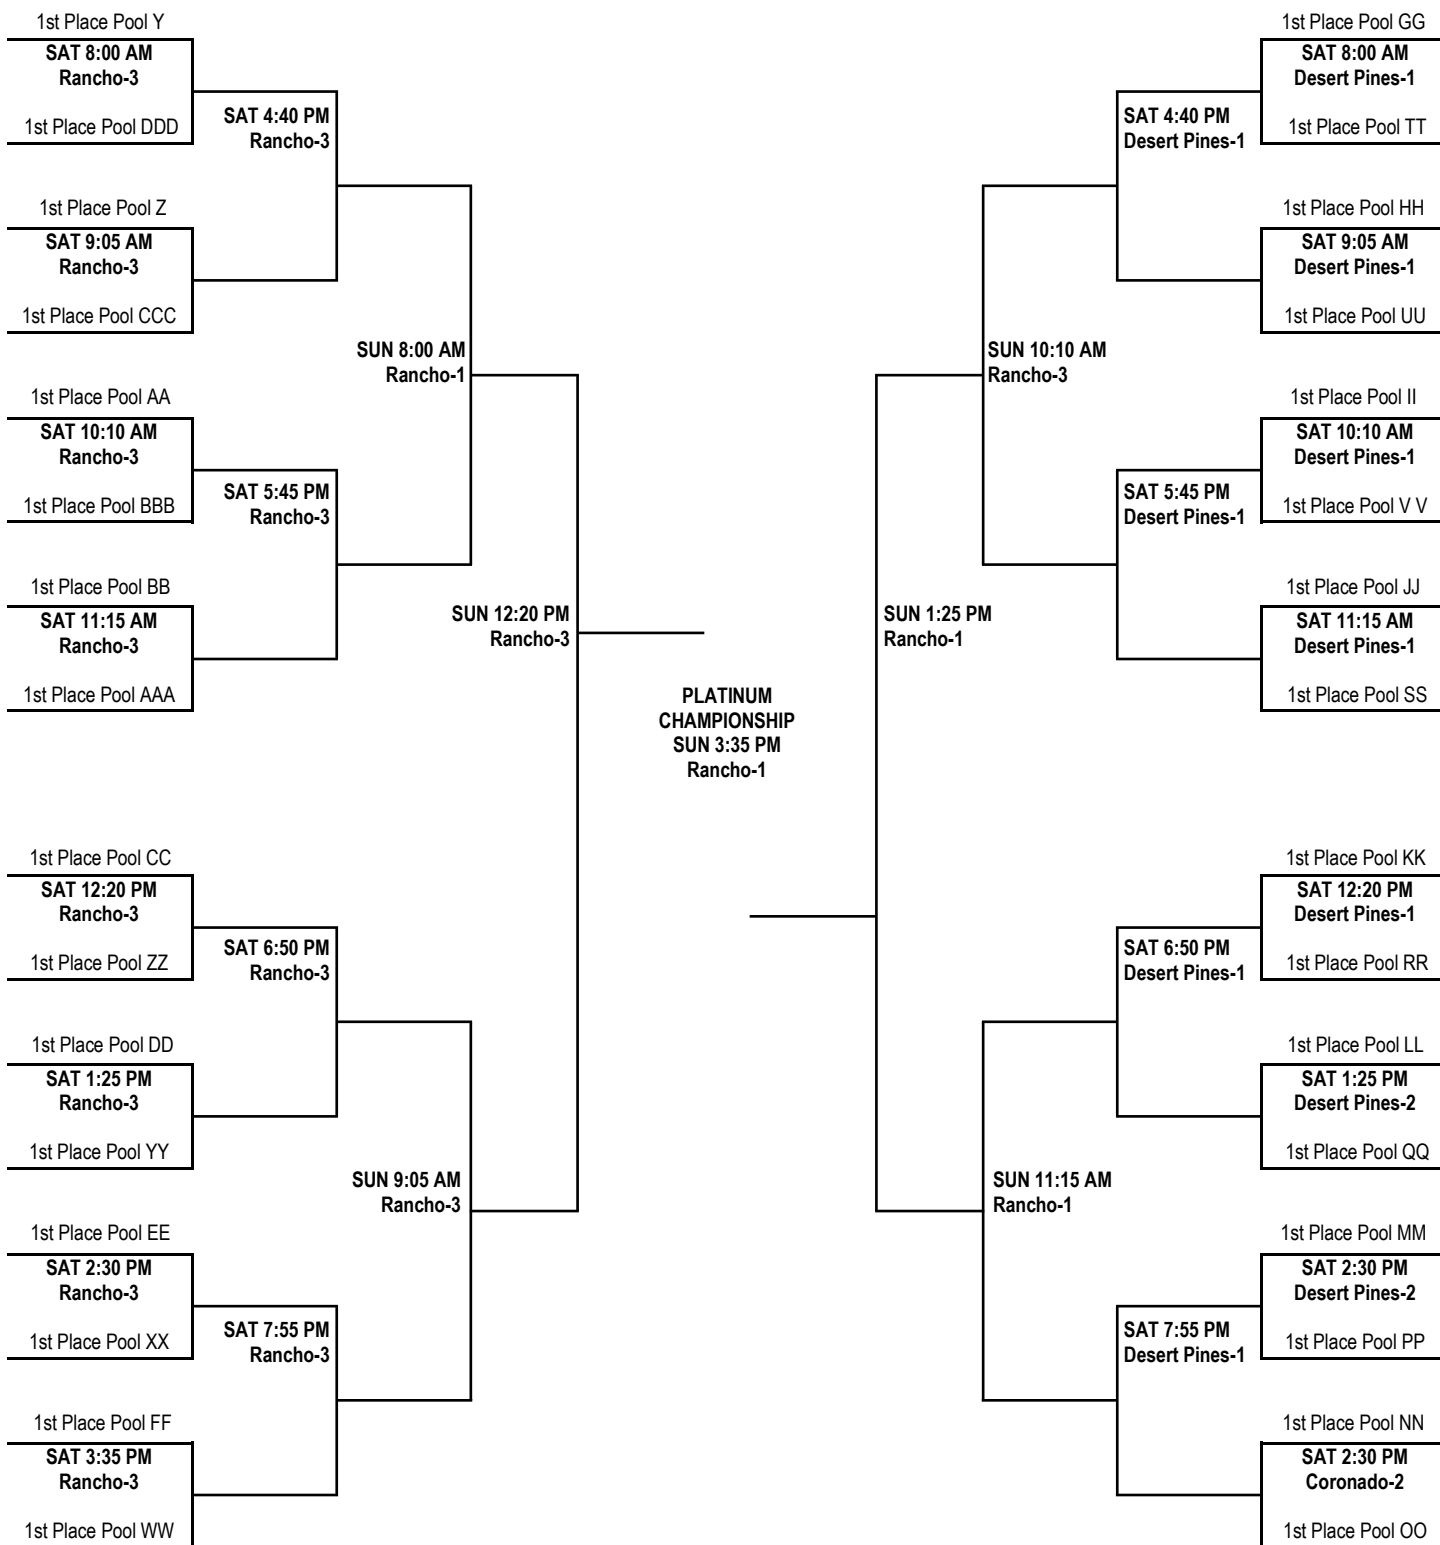

17U BOYS DIVISION

GOLD ELITE CHAMPIONSHIP BRACKET

17U BOYS DIVISION GOLD CHAMPIONSHIP BRACKET

17U BOYS DIVISION

SILVER ELITE CHAMPIONSHIP BRACKET

17U BOYS DIVISION SILVER CHAMPIONSHIP BRACKET

17U BOYS DIVISION BRONZE ELITE CHAMPIONSHIP BRACKET