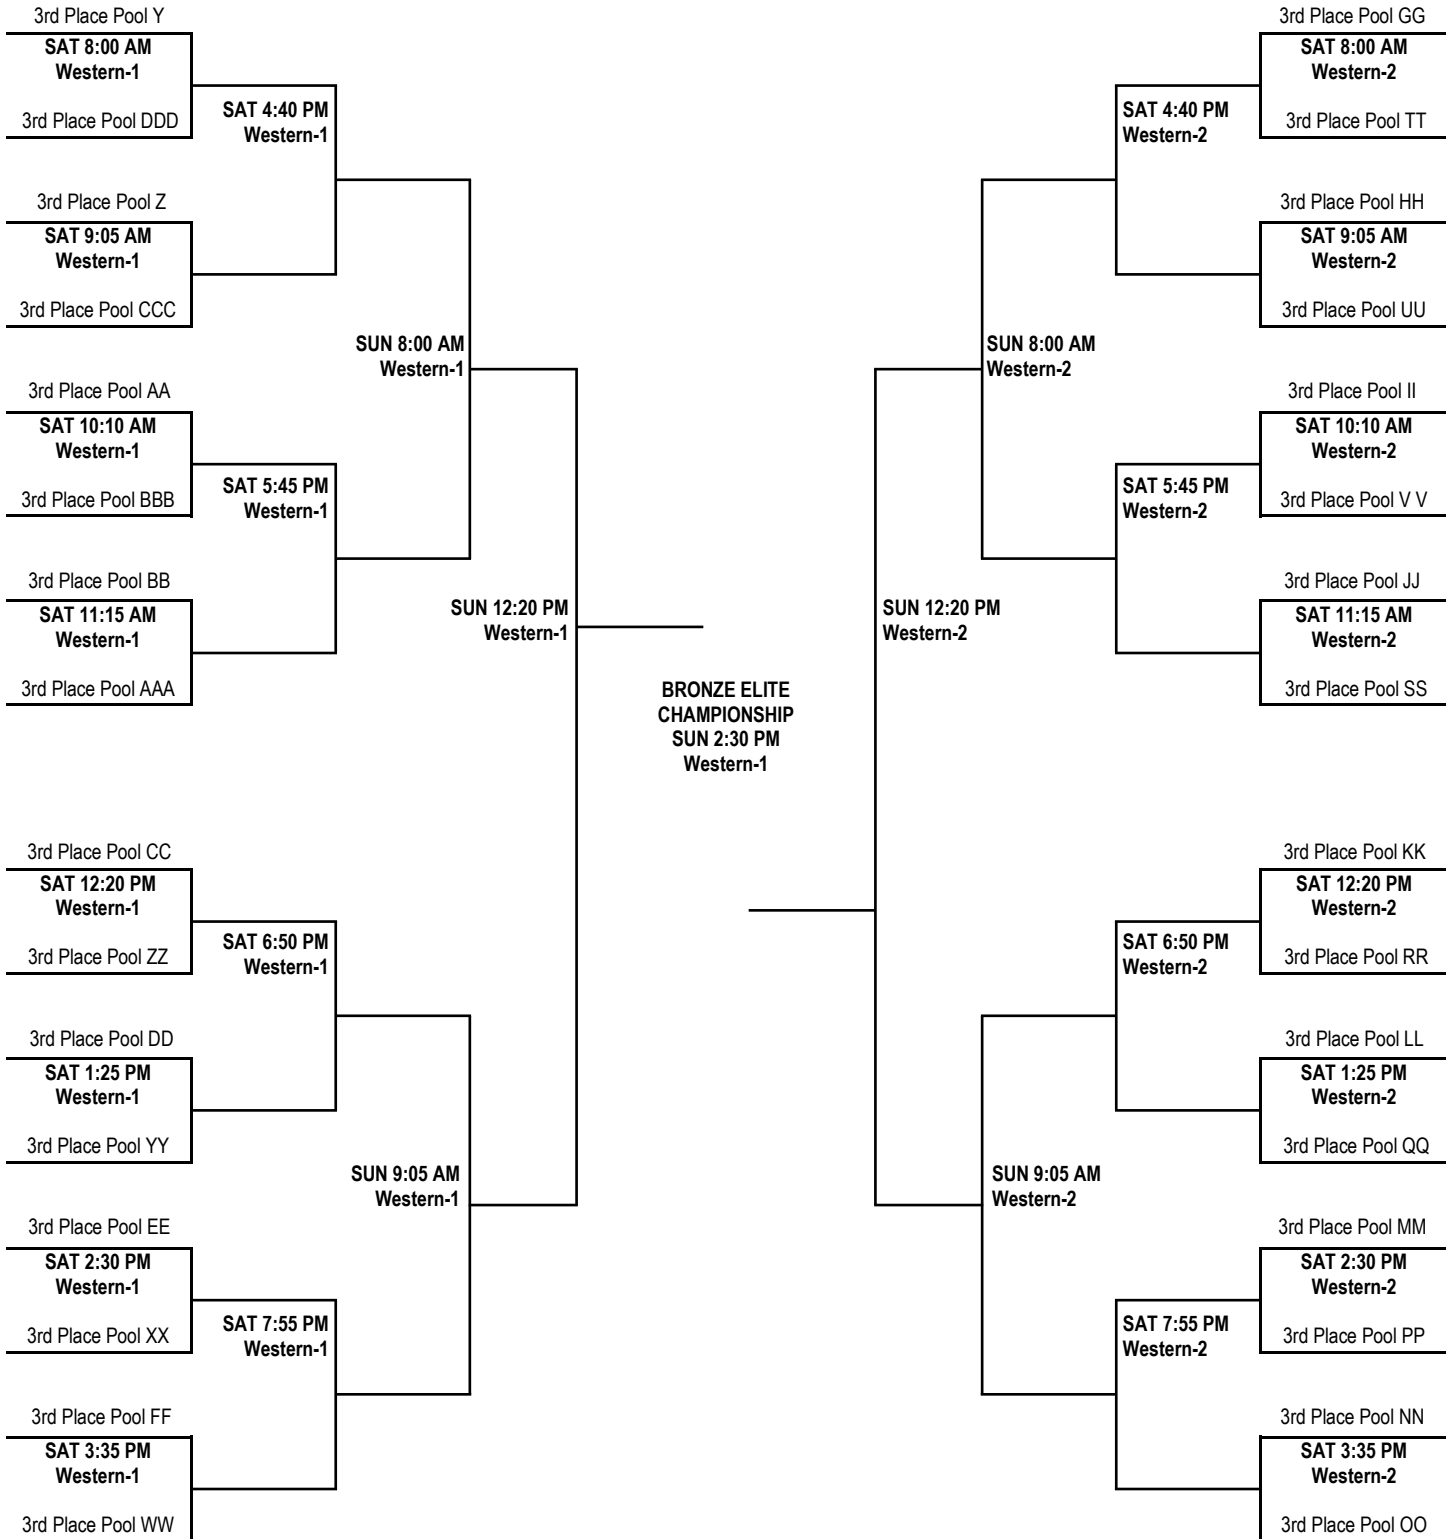

17U BOYS DIVISION

GOLD ELITE CHAMPIONSHIP BRACKET

17U BOYS DIVISION GOLD CHAMPIONSHIP BRACKET

17U BOYS DIVISION

SILVER ELITE CHAMPIONSHIP BRACKET

17U BOYS DIVISION SILVER CHAMPIONSHIP BRACKET

17U BOYS DIVISION BRONZE ELITE CHAMPIONSHIP BRACKET