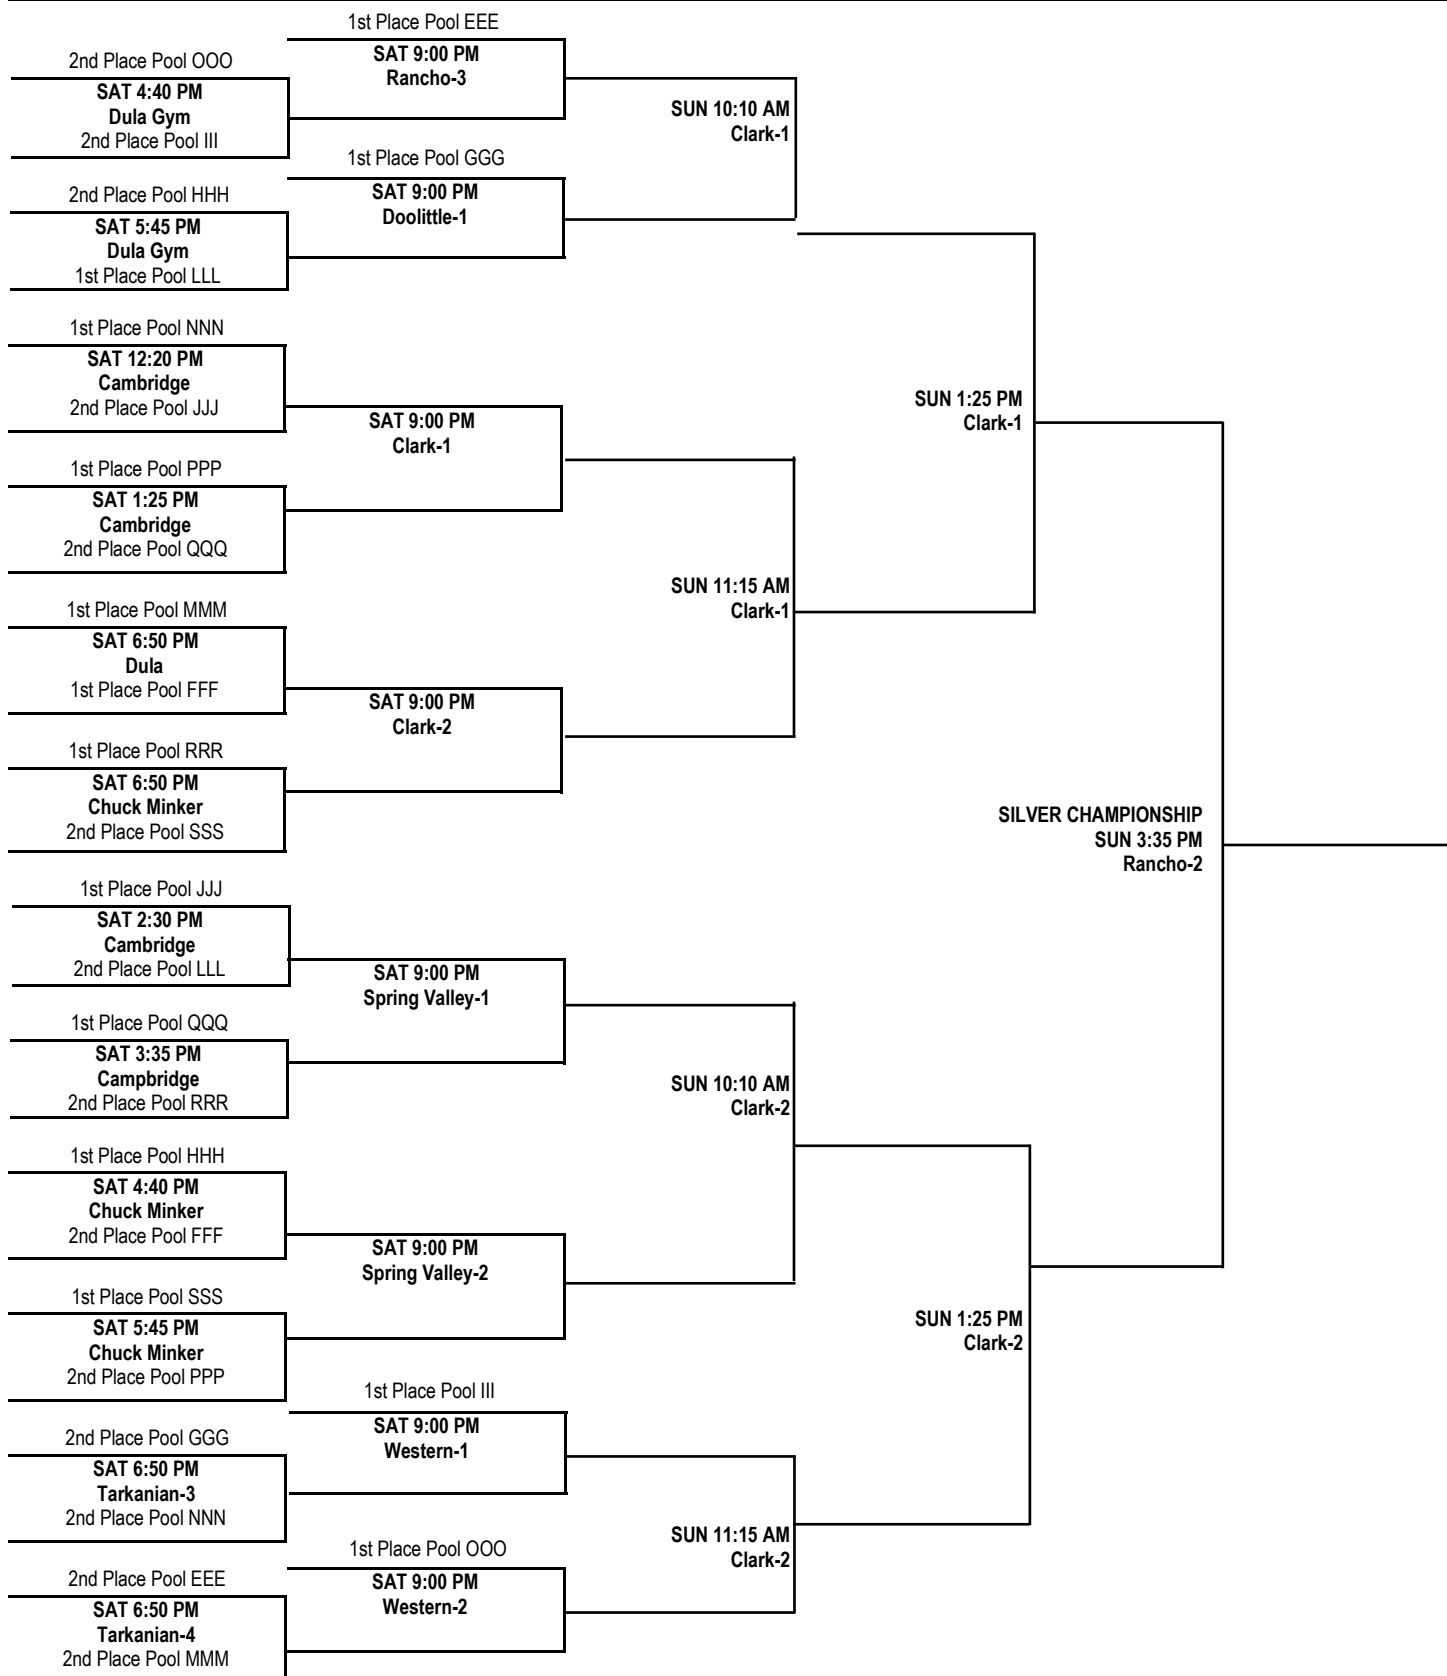

17U BOYS DIVISION

GOLD ELITE CHAMPIONSHIP BRACKET

17U BOYS DIVISION GOLD CHAMPIONSHIP BRACKET

17U BOYS DIVISION

SILVER ELITE CHAMPIONSHIP BRACKET

17U BOYS DIVISION SILVER CHAMPIONSHIP BRACKET

17U BOYS DIVISION BRONZE ELITE CHAMPIONSHIP BRACKET