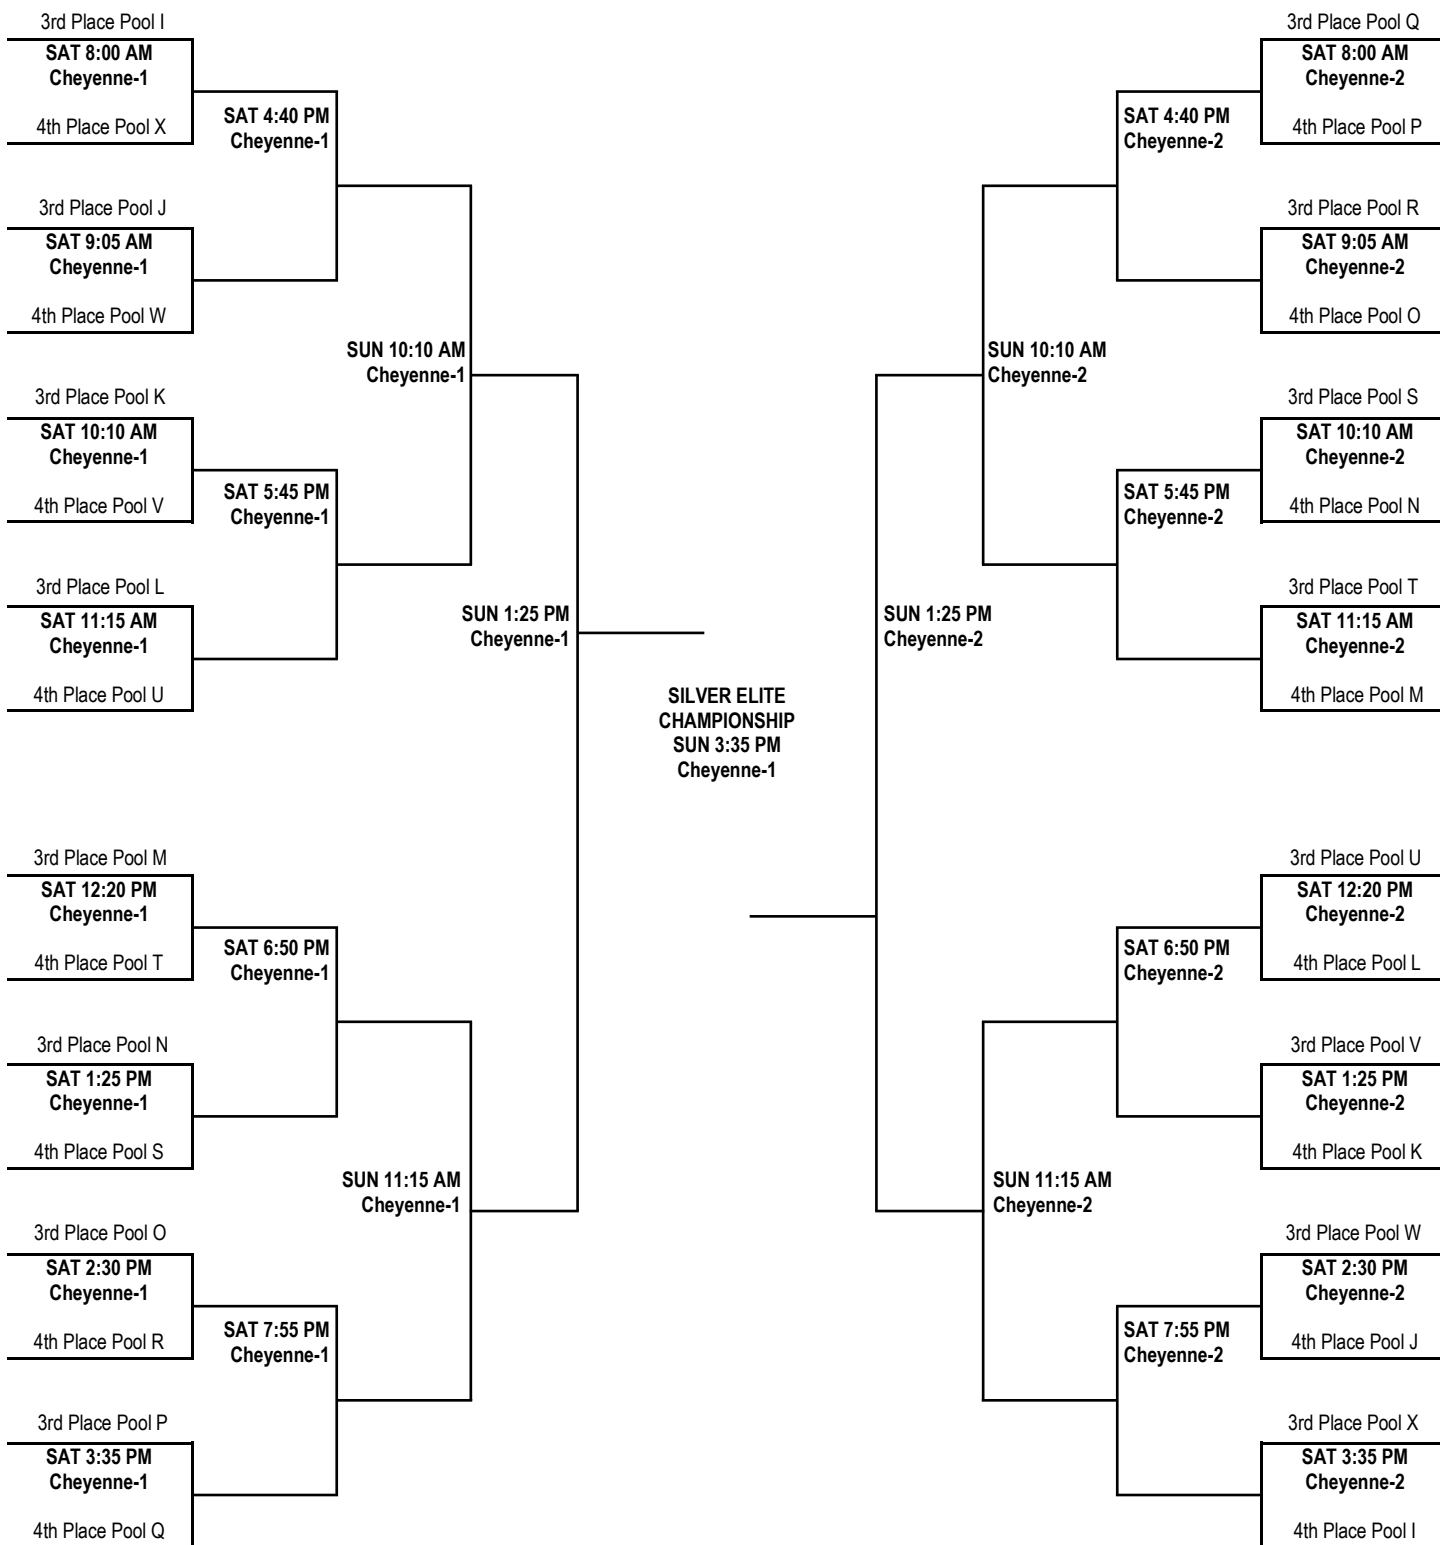

17U BOYS DIVISION

GOLD ELITE CHAMPIONSHIP BRACKET

17U BOYS DIVISION GOLD CHAMPIONSHIP BRACKET

17U BOYS DIVISION

SILVER ELITE CHAMPIONSHIP BRACKET

17U BOYS DIVISION SILVER CHAMPIONSHIP BRACKET

17U BOYS DIVISION BRONZE ELITE CHAMPIONSHIP BRACKET