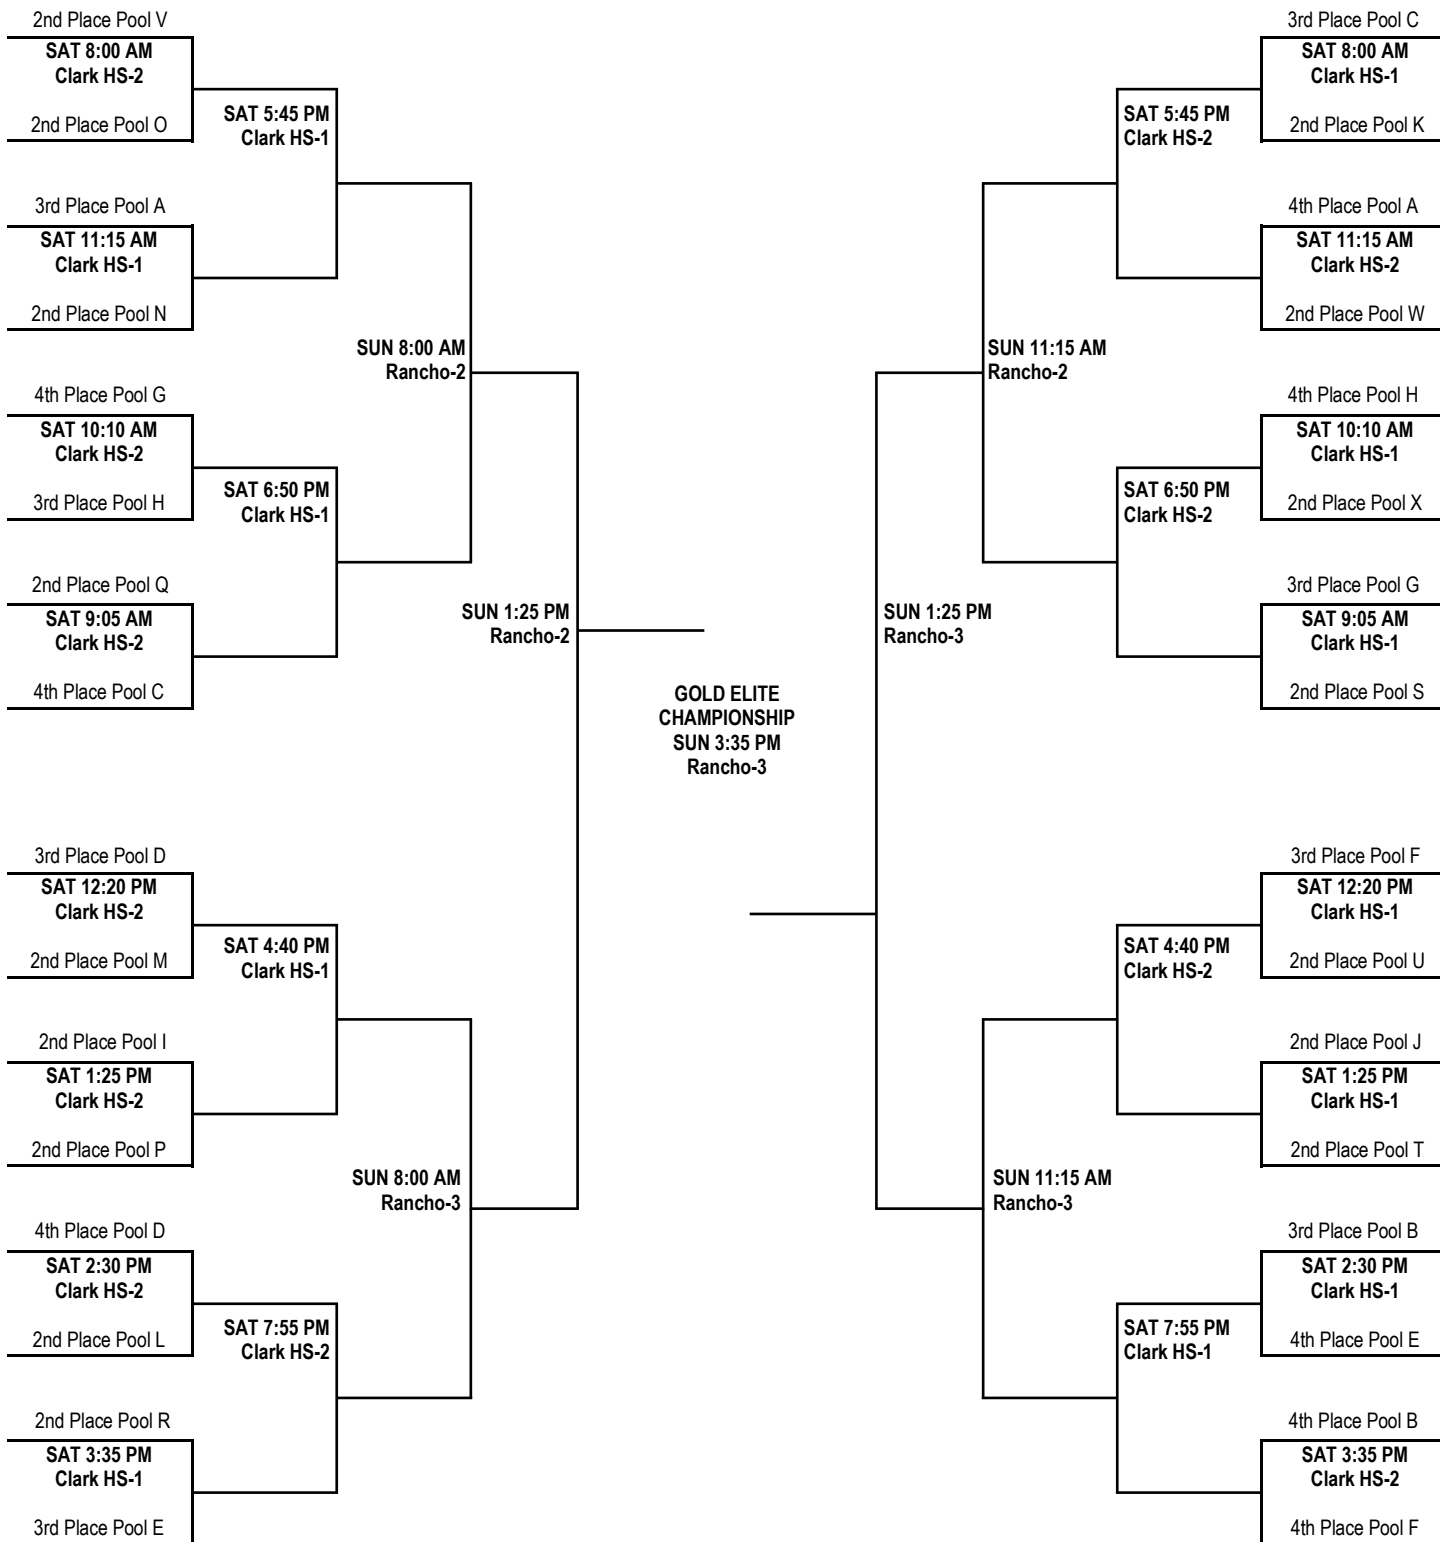

17U BOYS DIVISION

GOLD ELITE CHAMPIONSHIP BRACKET