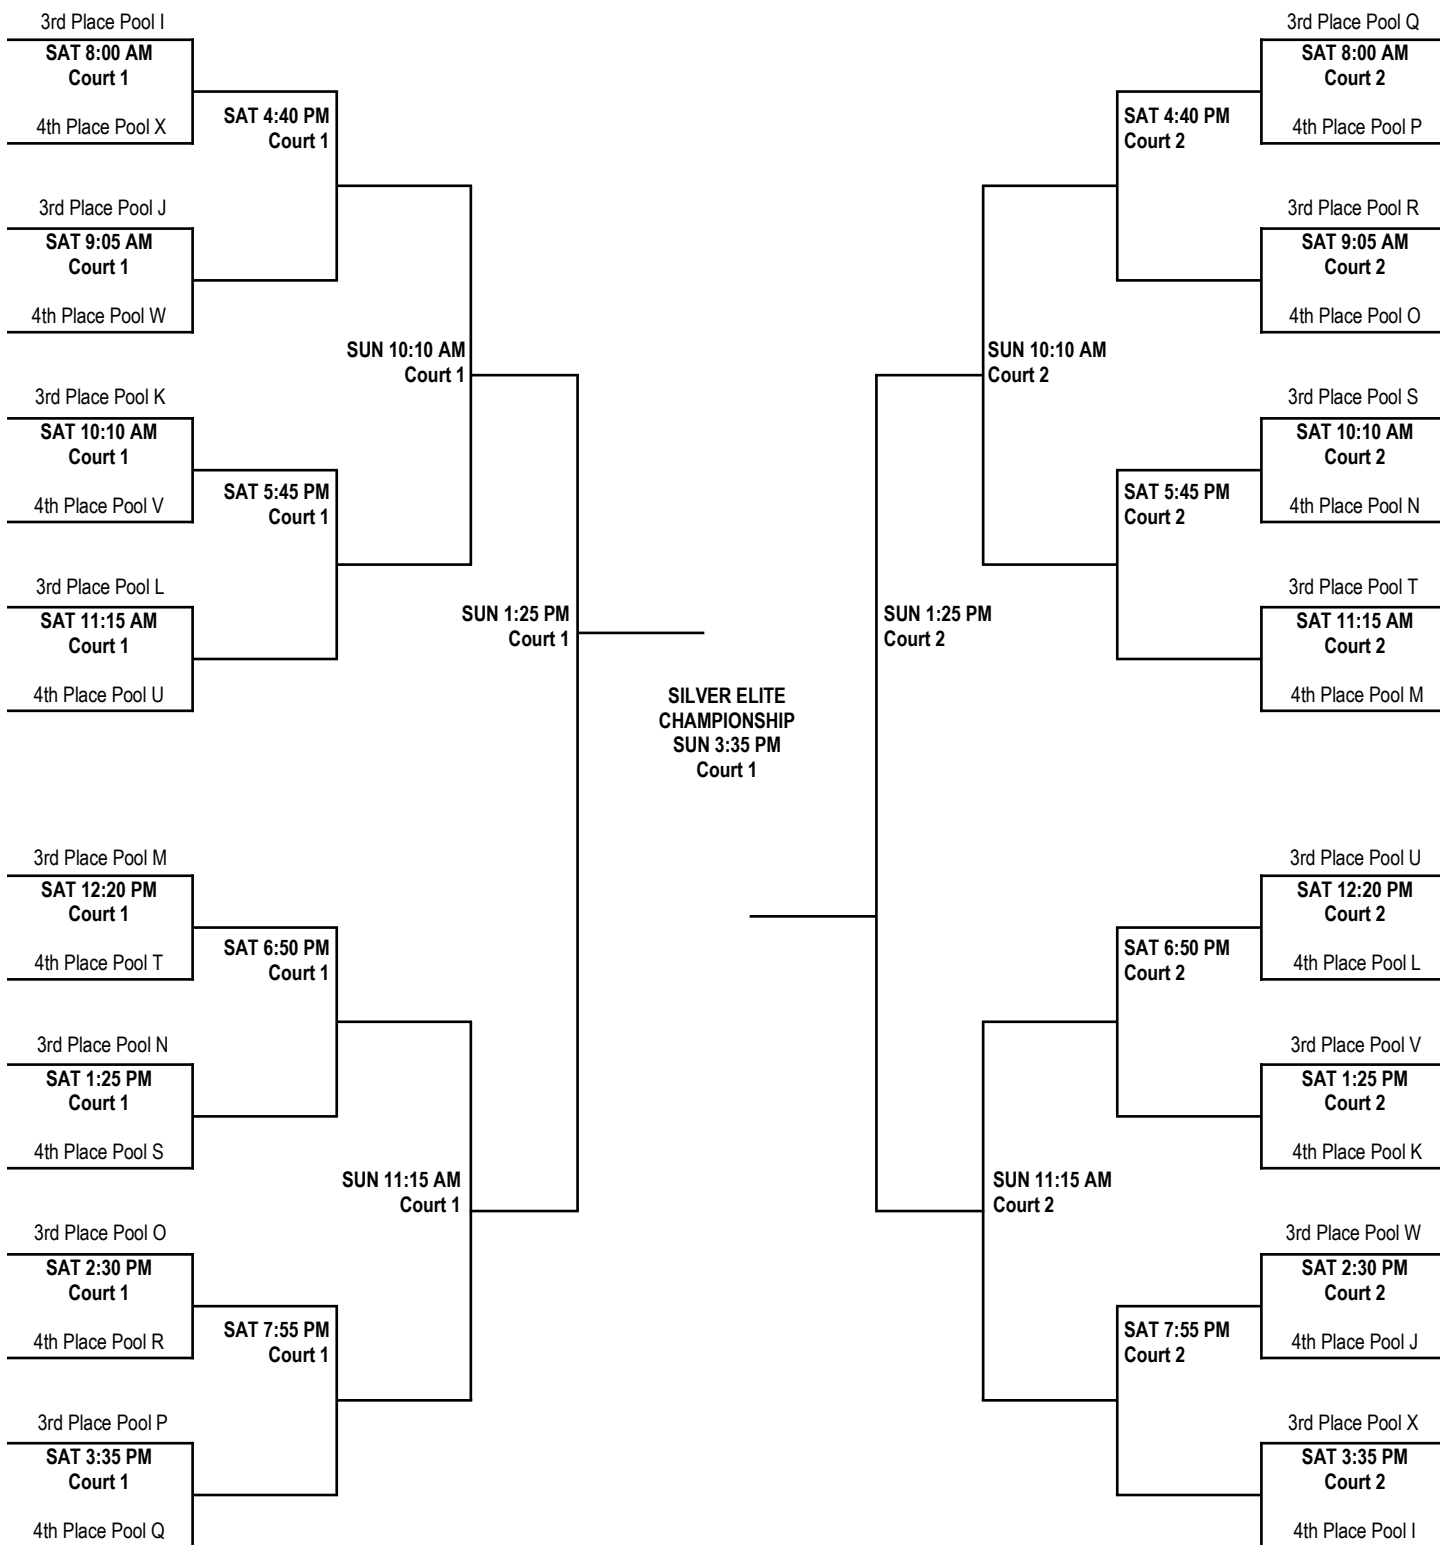

LAS VEGAS CLASSIC 2014 / 17U BOYS DIVISION

SILVER ELITE CHAMPIONSHIP BRACKET

ALL GAMES ON THIS PAGE AT TARKANIAN BASKETBALL ACADEMY