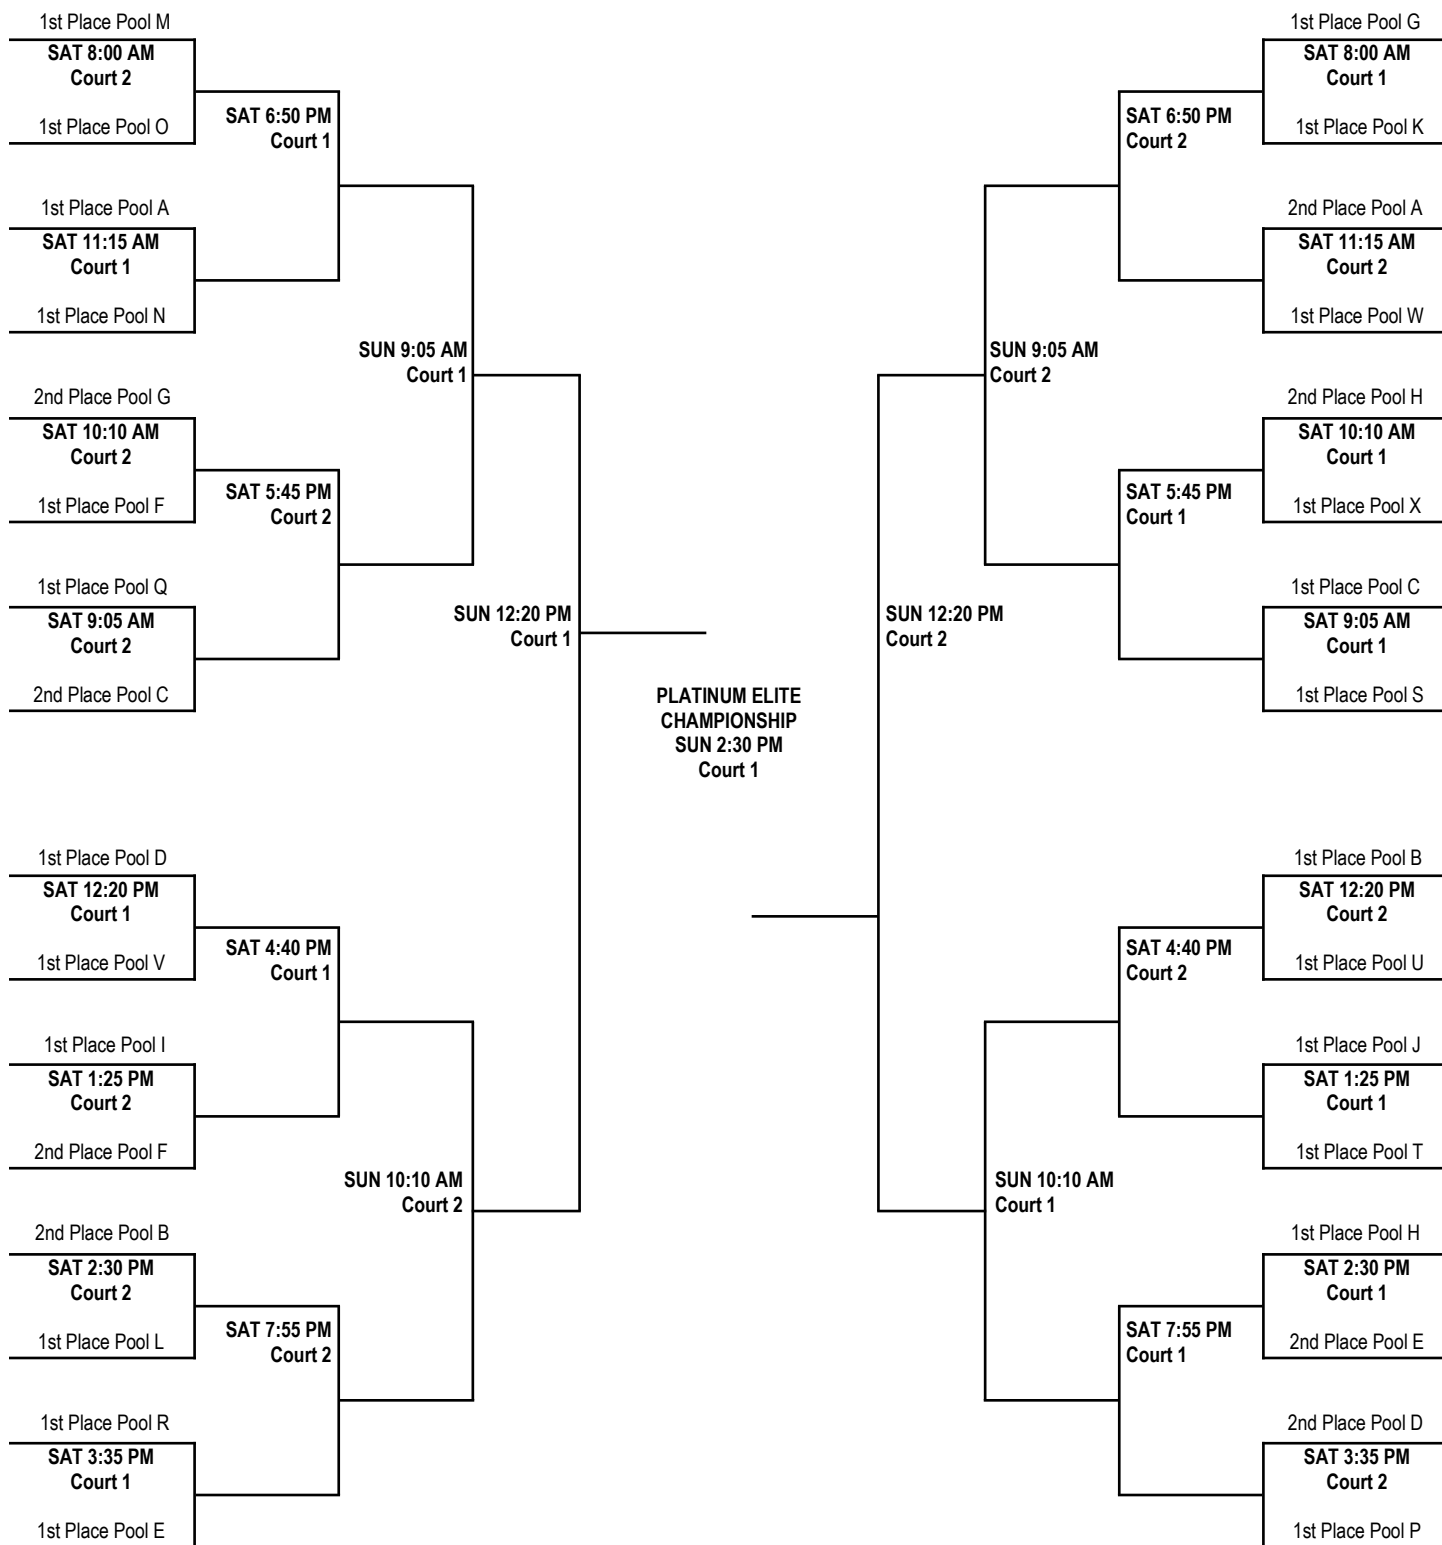

LAS VEGAS CLASSIC 2014 / 17U BOYS DIVISION

PLATINUM ELITE CHAMPIONSHIP BRACKET

ALL GAMES ON THIS PAGE AT SPRING VALLEY HIGH SCHOOL