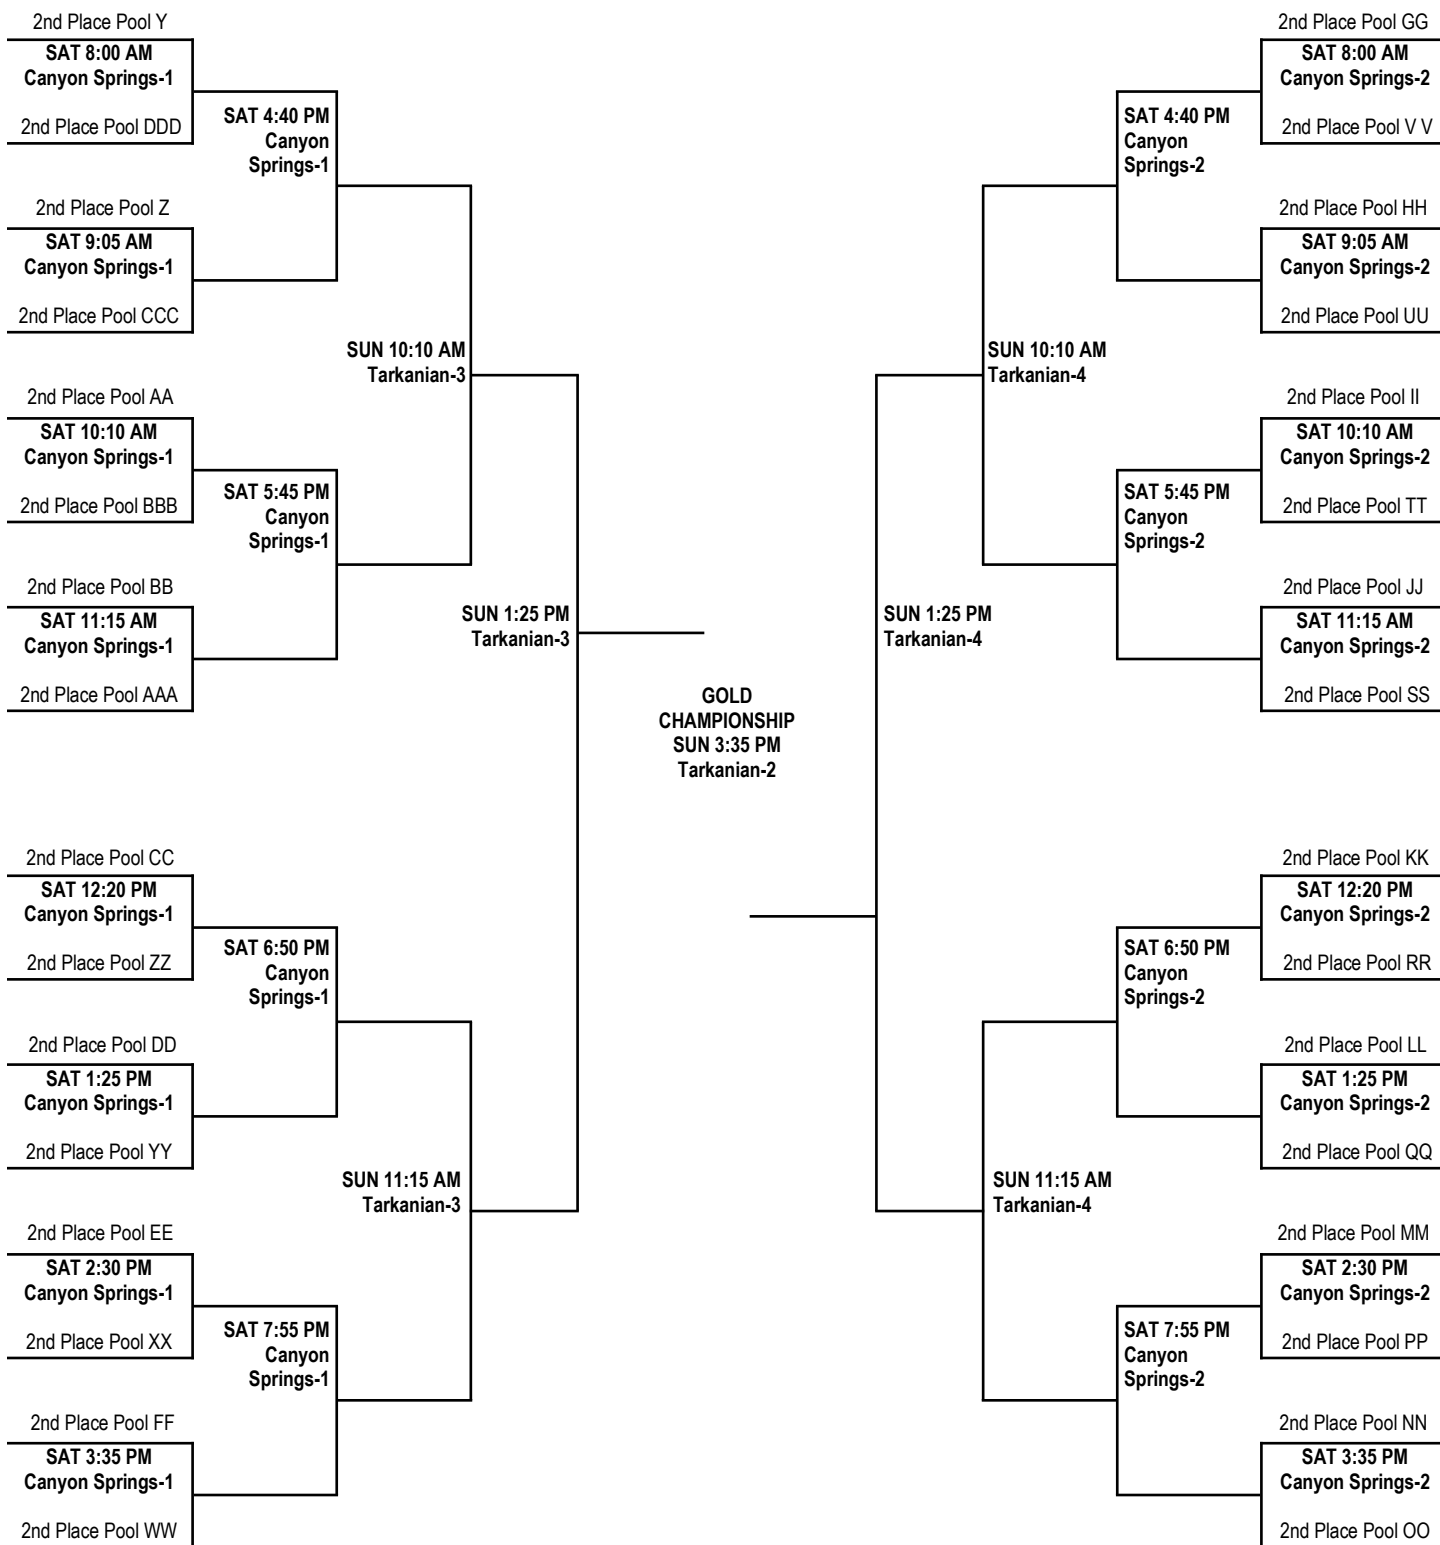

LAS VEGAS CLASSIC 2014 / 17U BOYS DIVISION

GOLD CHAMPIONSHIP BRACKET