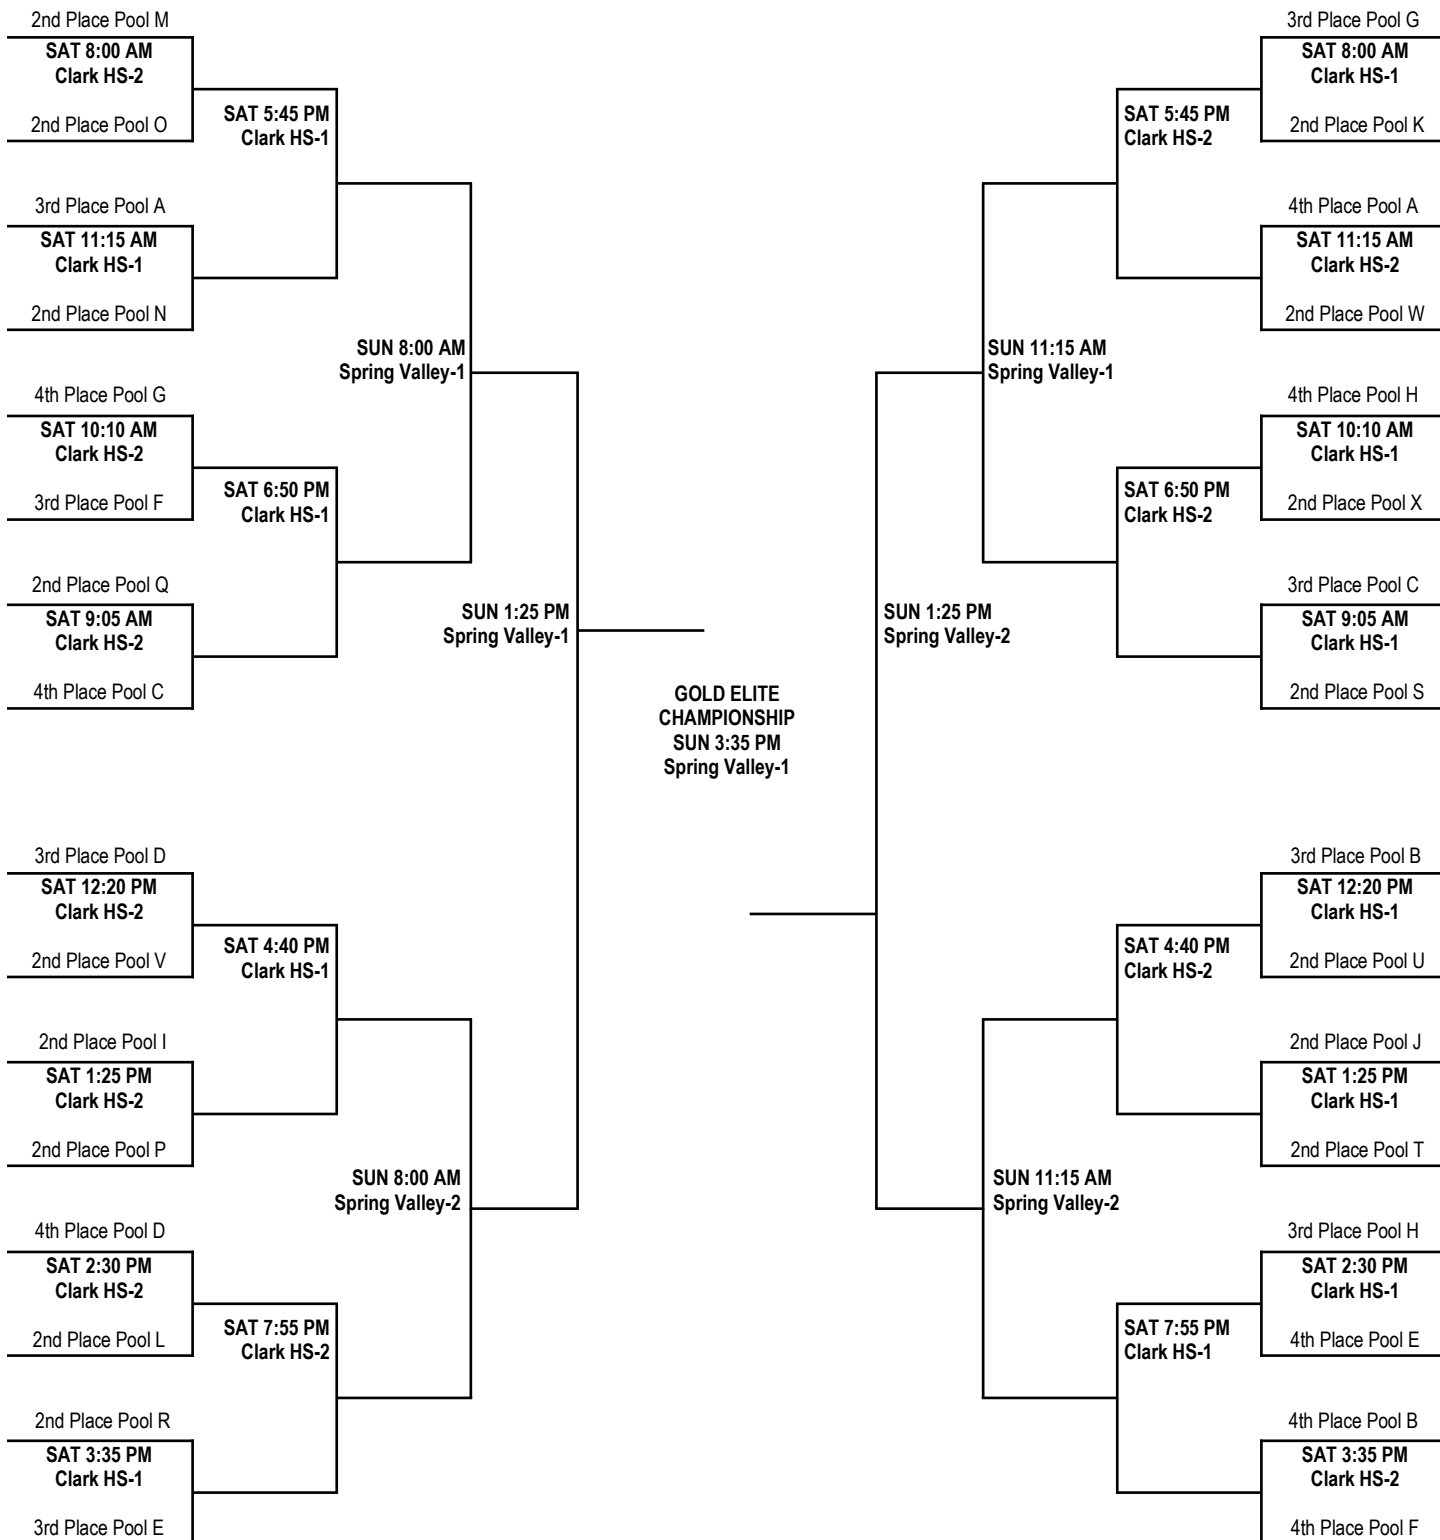

LAS VEGAS CLASSIC 2014 / 17U BOYS DIVISION

GOLD ELITE CHAMPIONSHIP BRACKET