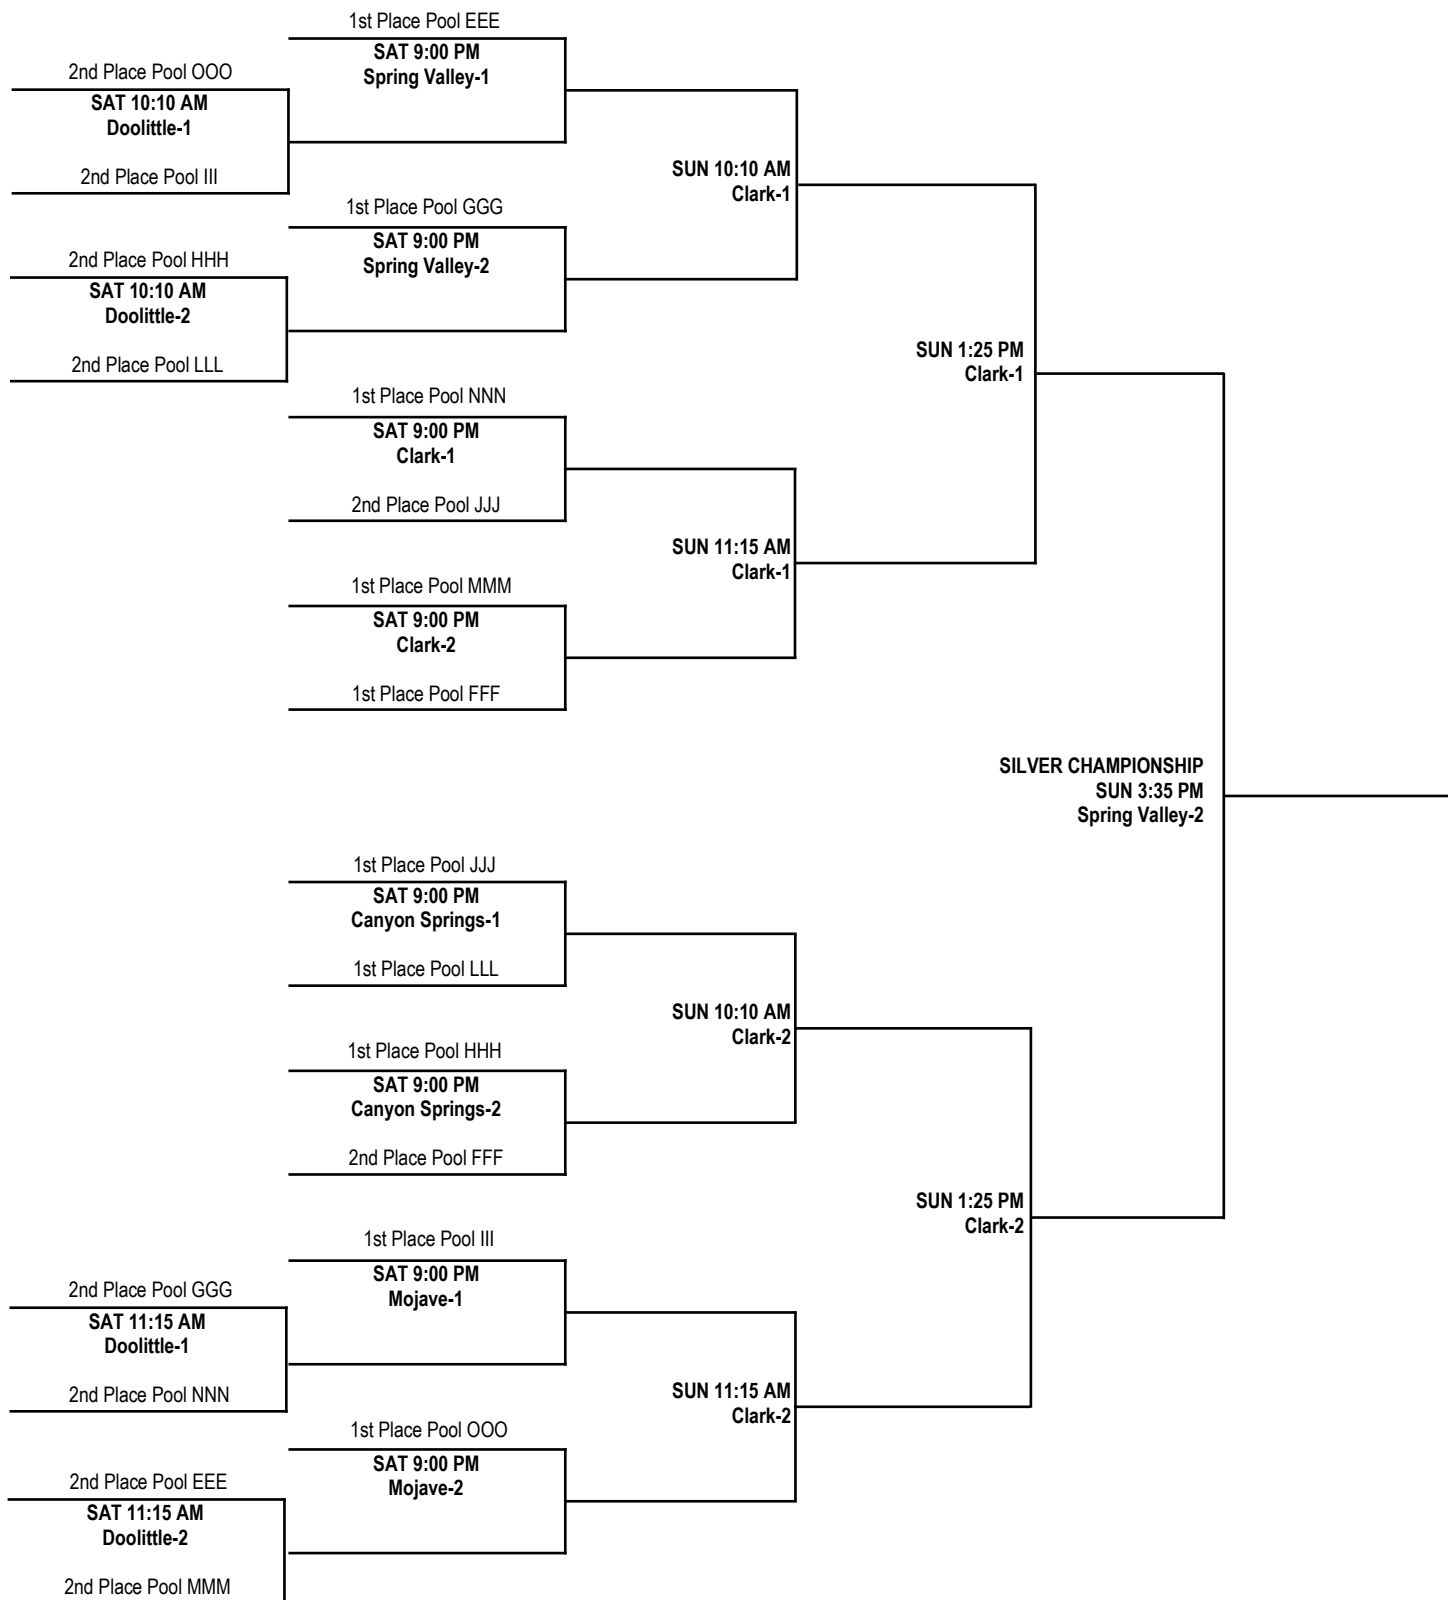

LAS VEGAS CLASSIC 2014 / 17U BOYS DIVISION

SILVER CHAMPIONSHIP BRACKET