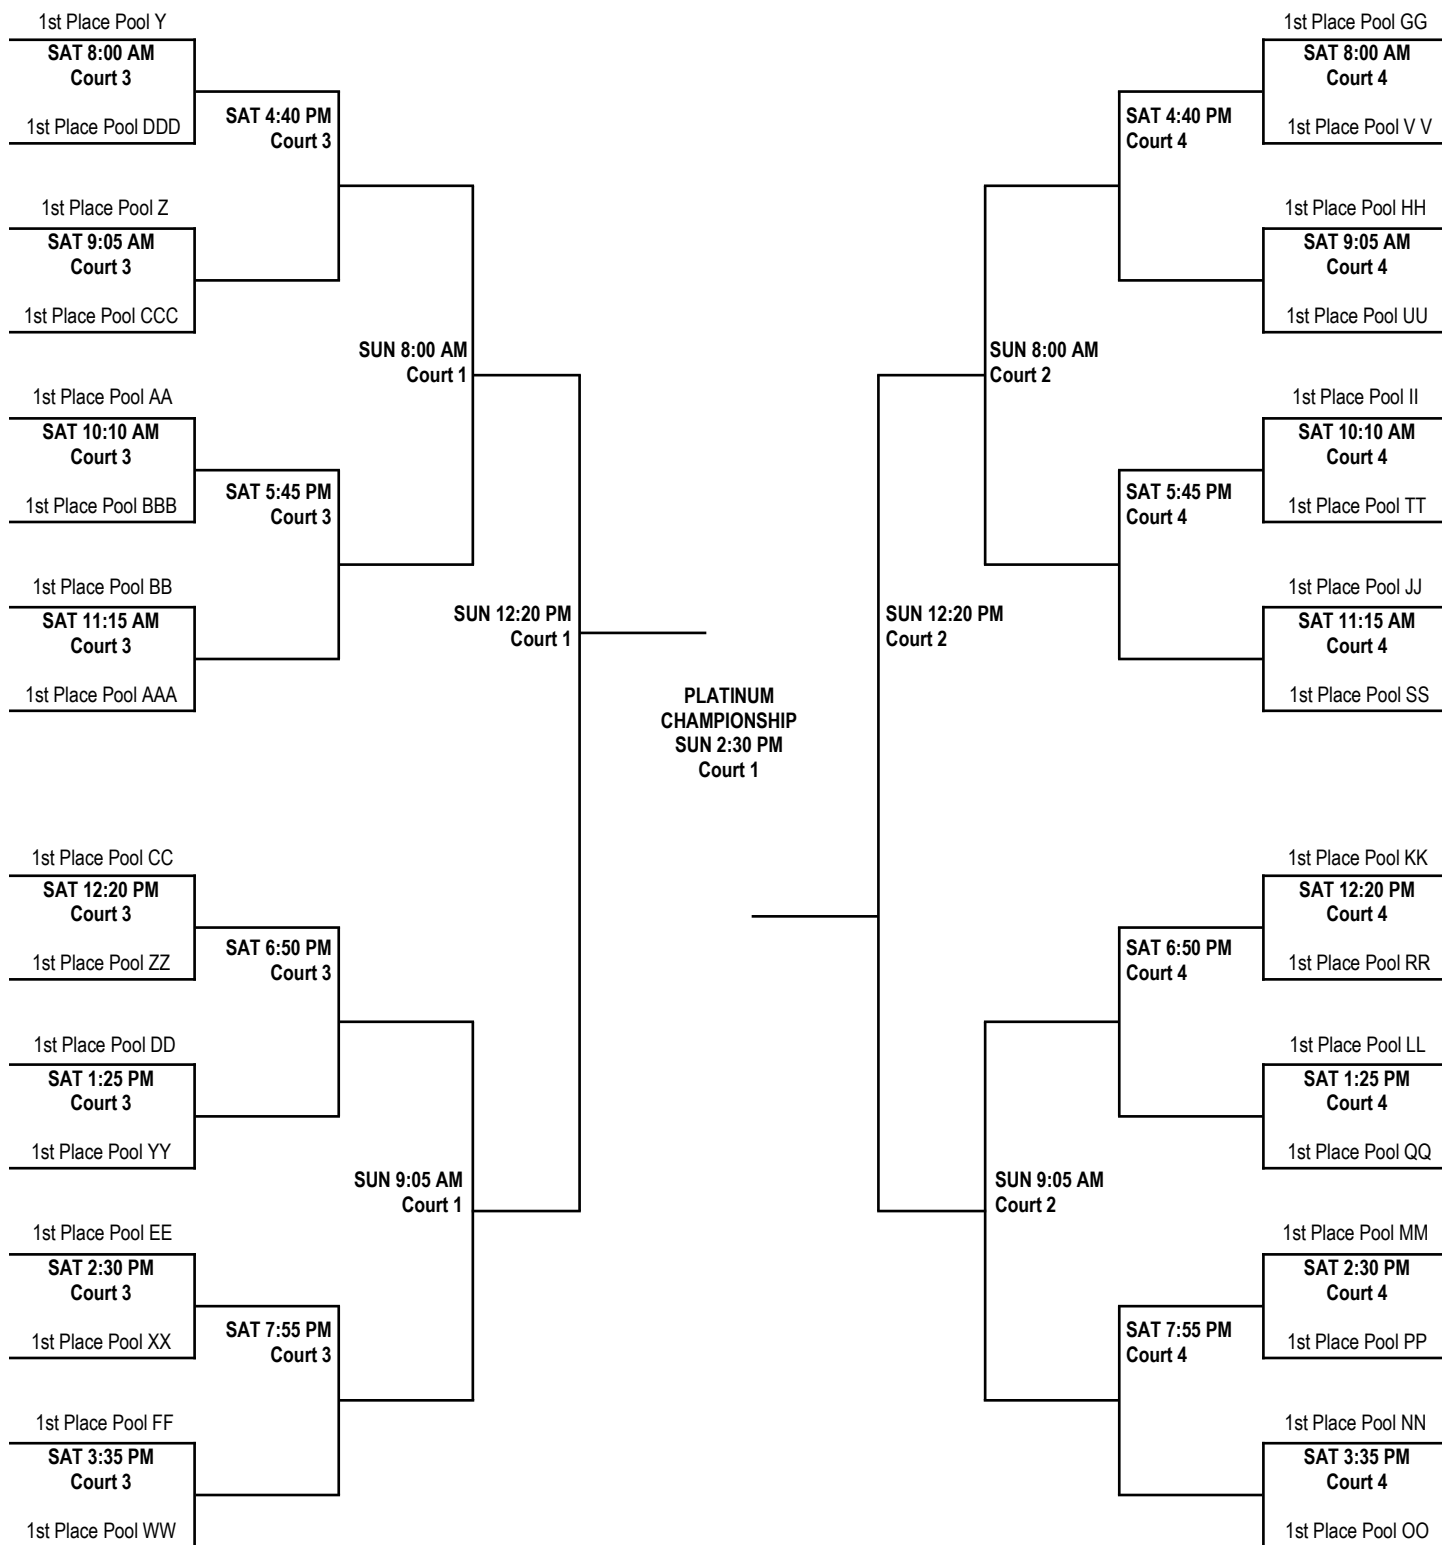

LAS VEGAS CLASSIC 2014 / 17U BOYS DIVISION

PLATINUM CHAMPIONSHIP BRACKET

ALL GAMES ON THIS PAGE AT TARKANIAN BASKETBALL ACADEMY