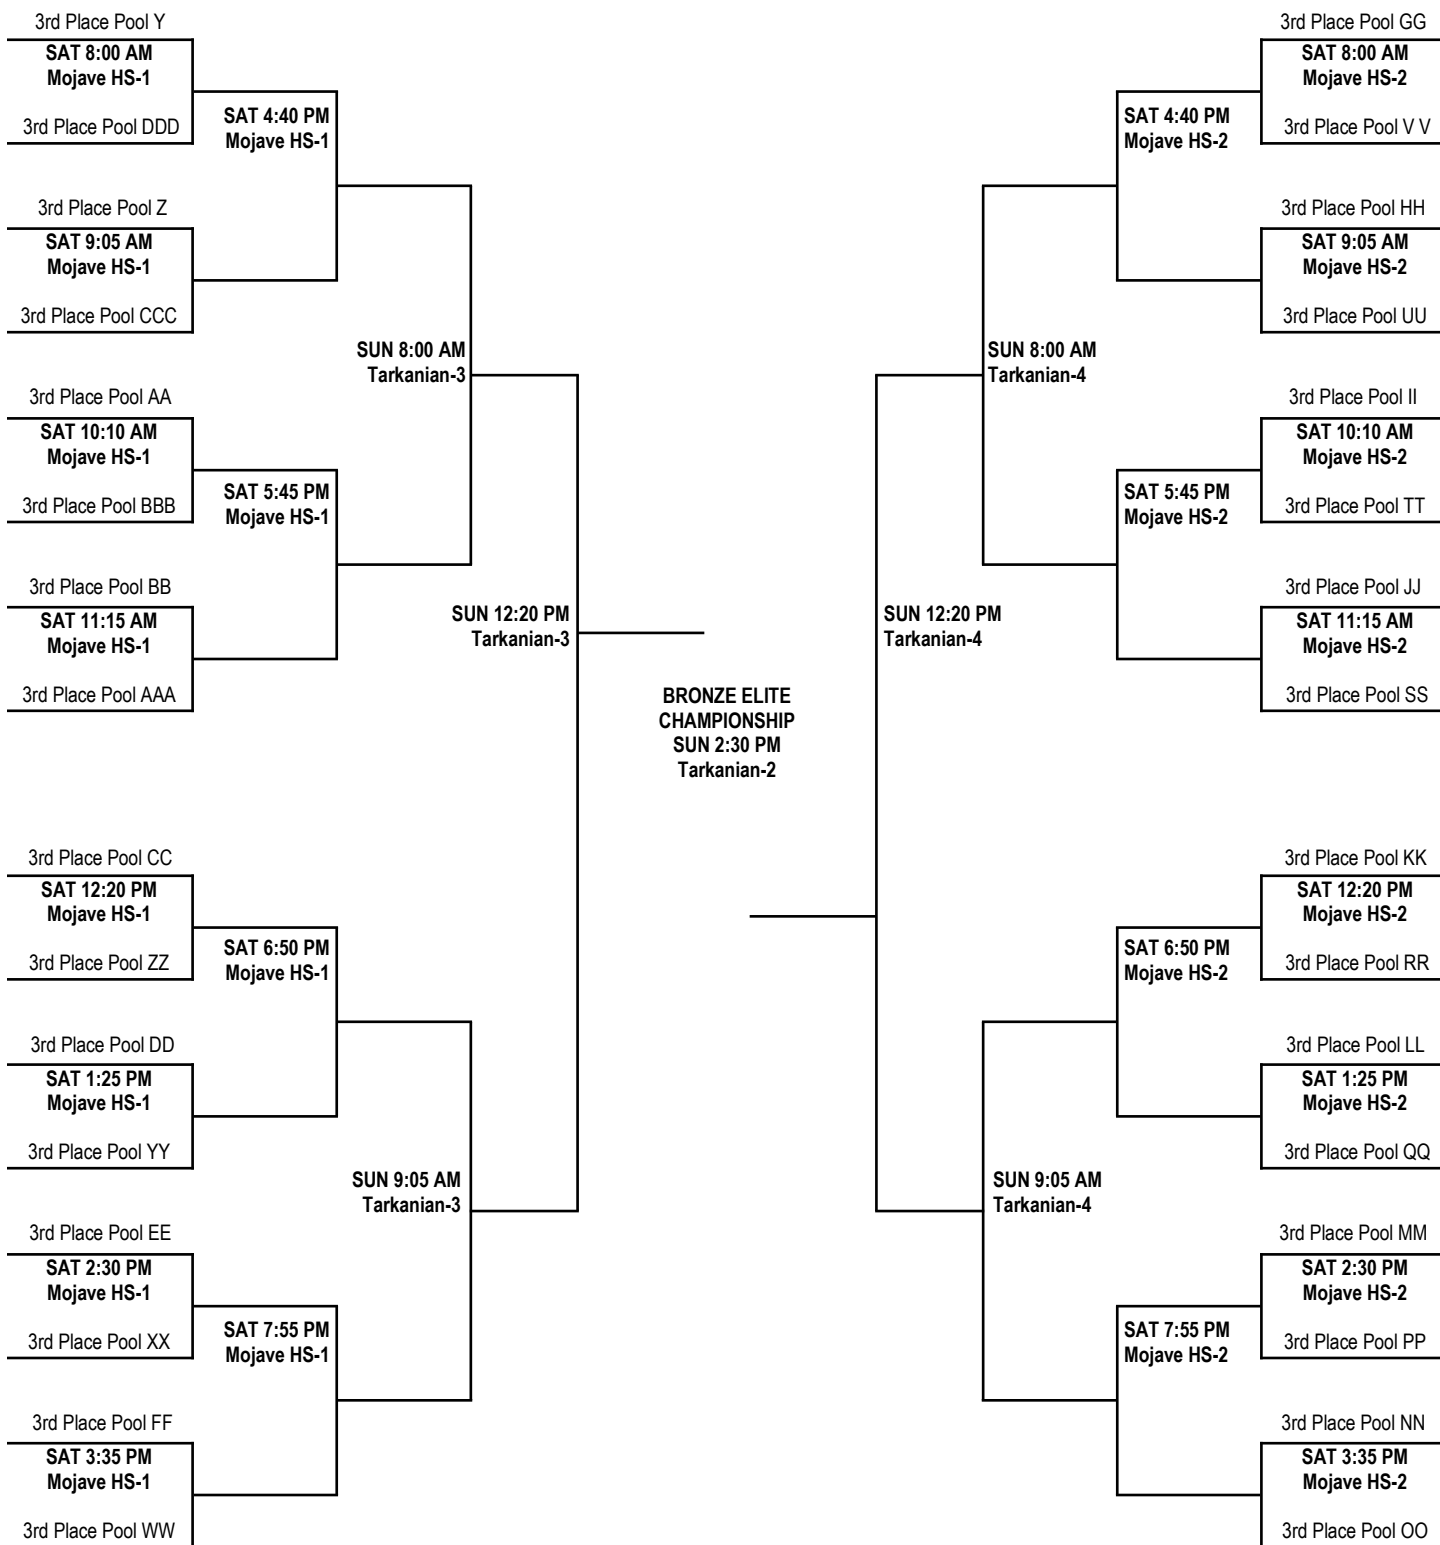

LAS VEGAS CLASSIC 2014 / 17U BOYS DIVISION

BRONZE ELITE CHAMPIONSHIP BRACKET