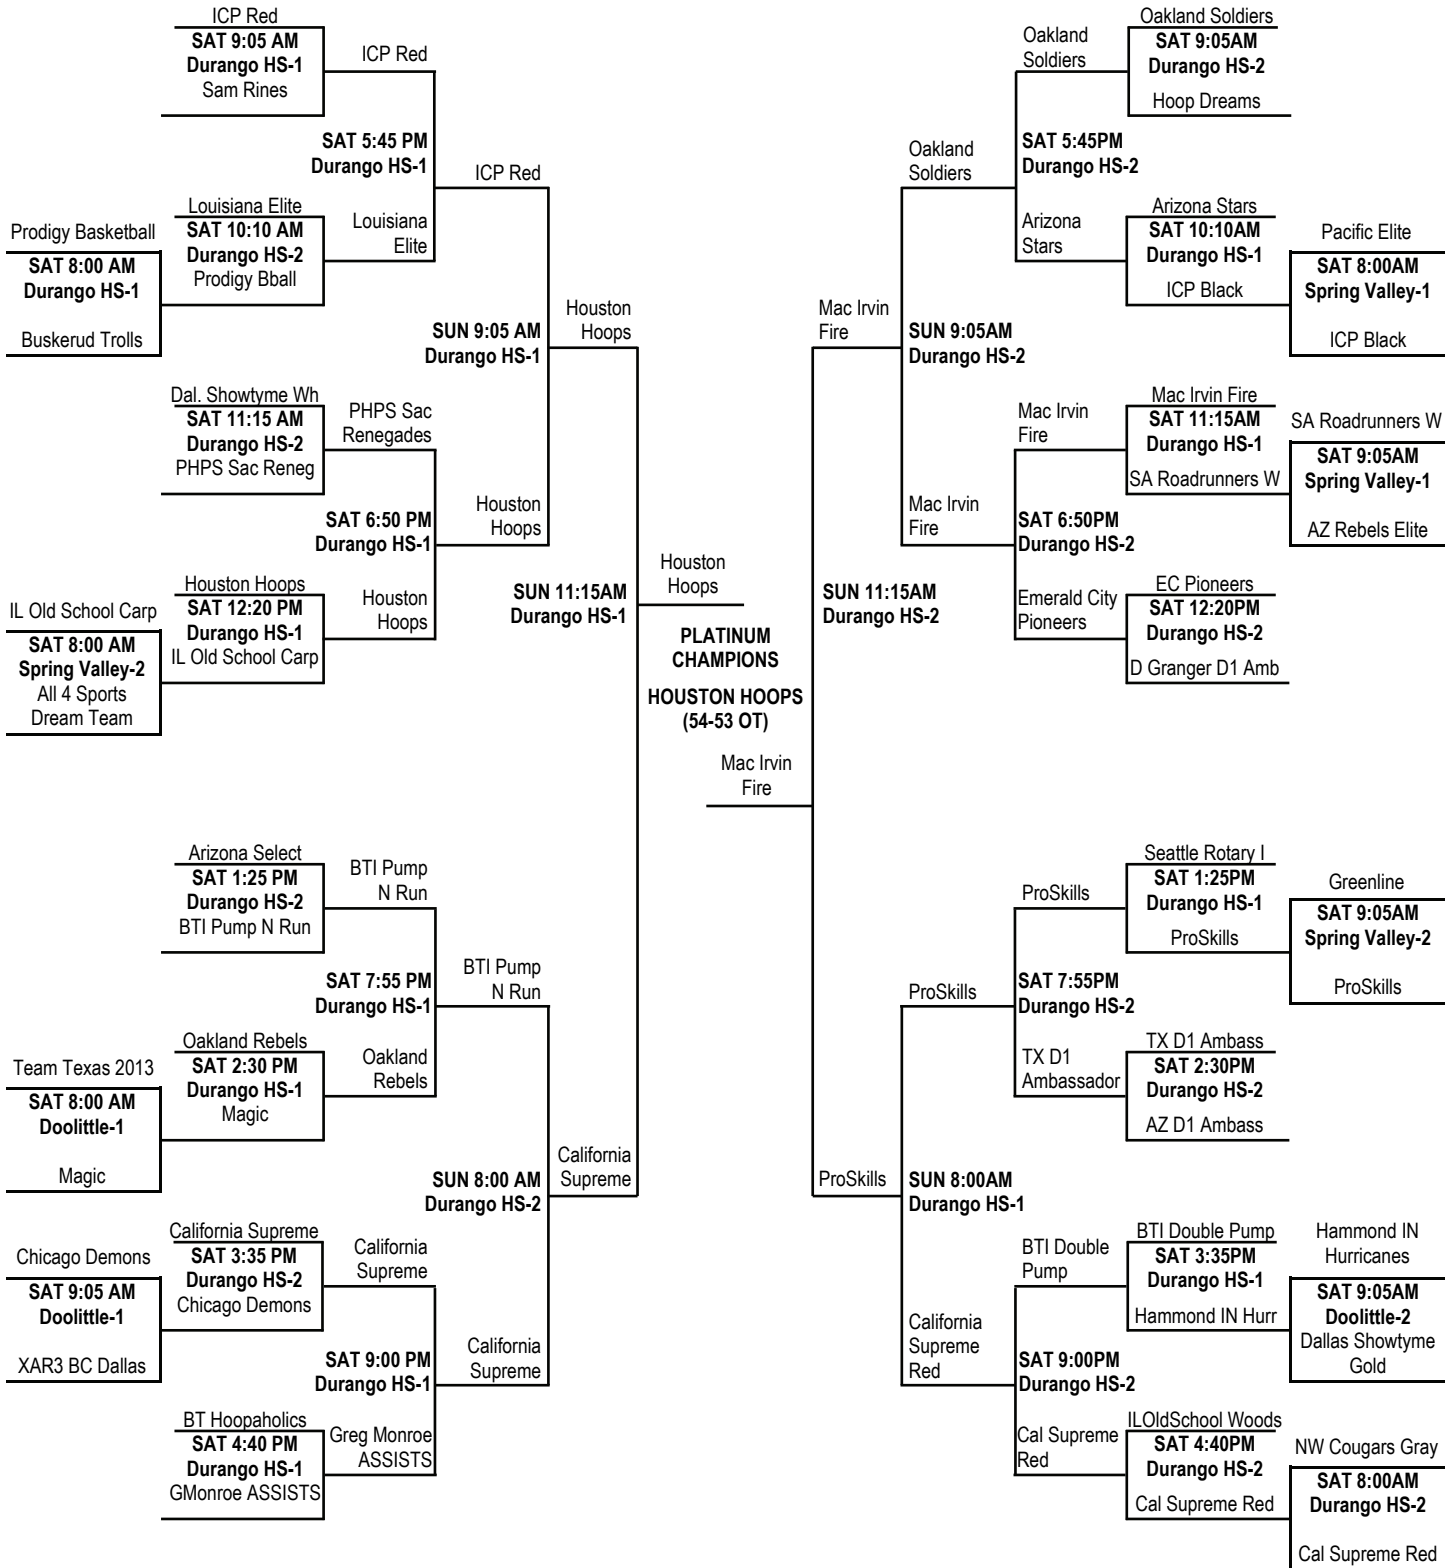

LAS VEGAS CLASSIC 2012 / 17U BOYS DIVISION

PLATINUM CHAMPIONSHIP BRACKET