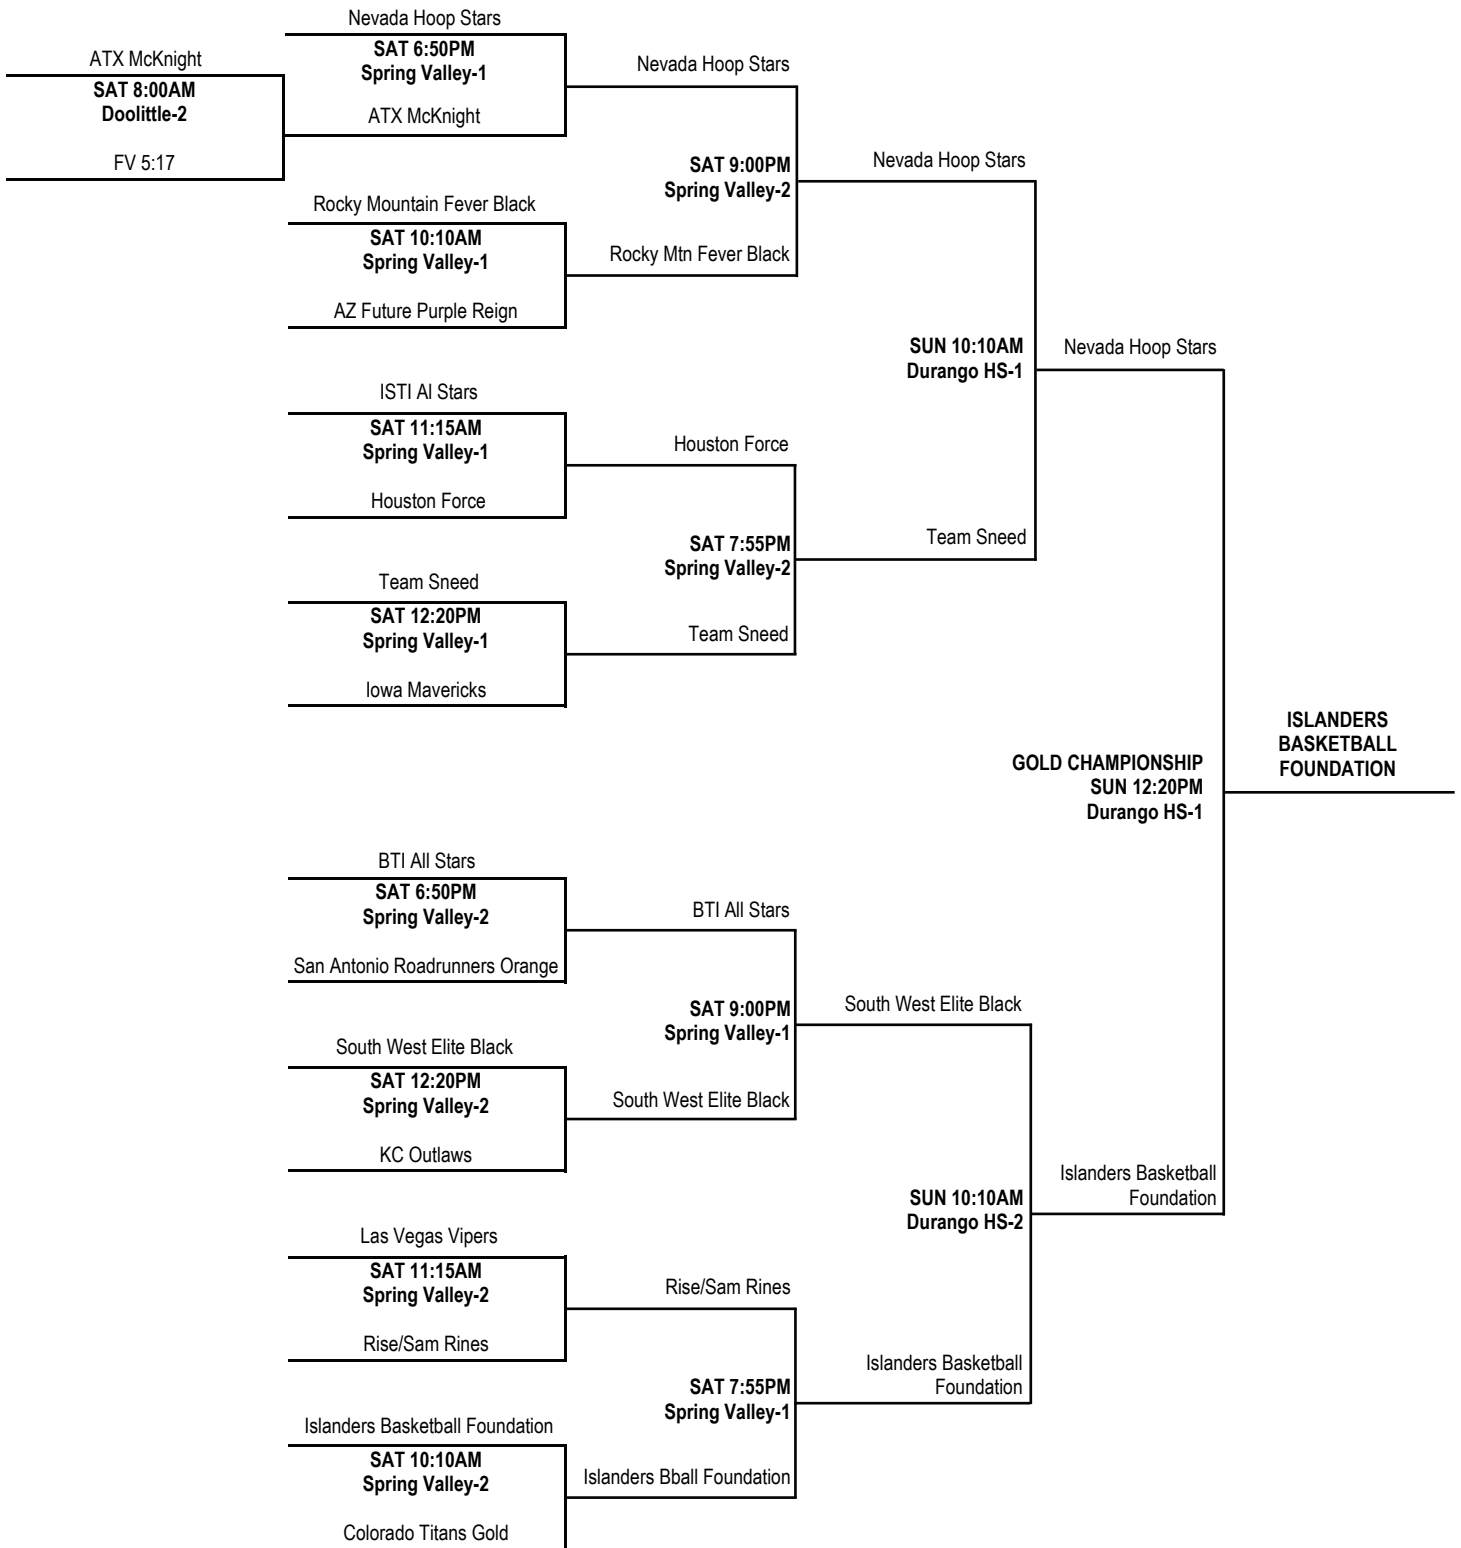

LAS VEGAS CLASSIC 2012 / 17U BOYS DIVISION

PLATINUM CHAMPIONSHIP BRACKET

LAS VEGAS CLASSIC 2012 / 17U BOYS DIVISION

GOLD CHAMPIONSHIP BRACKET

LAS VEGAS CLASSIC 2012 / 17U BOYS DIVISION

BRONZE CHAMPIONSHIP BRACKET