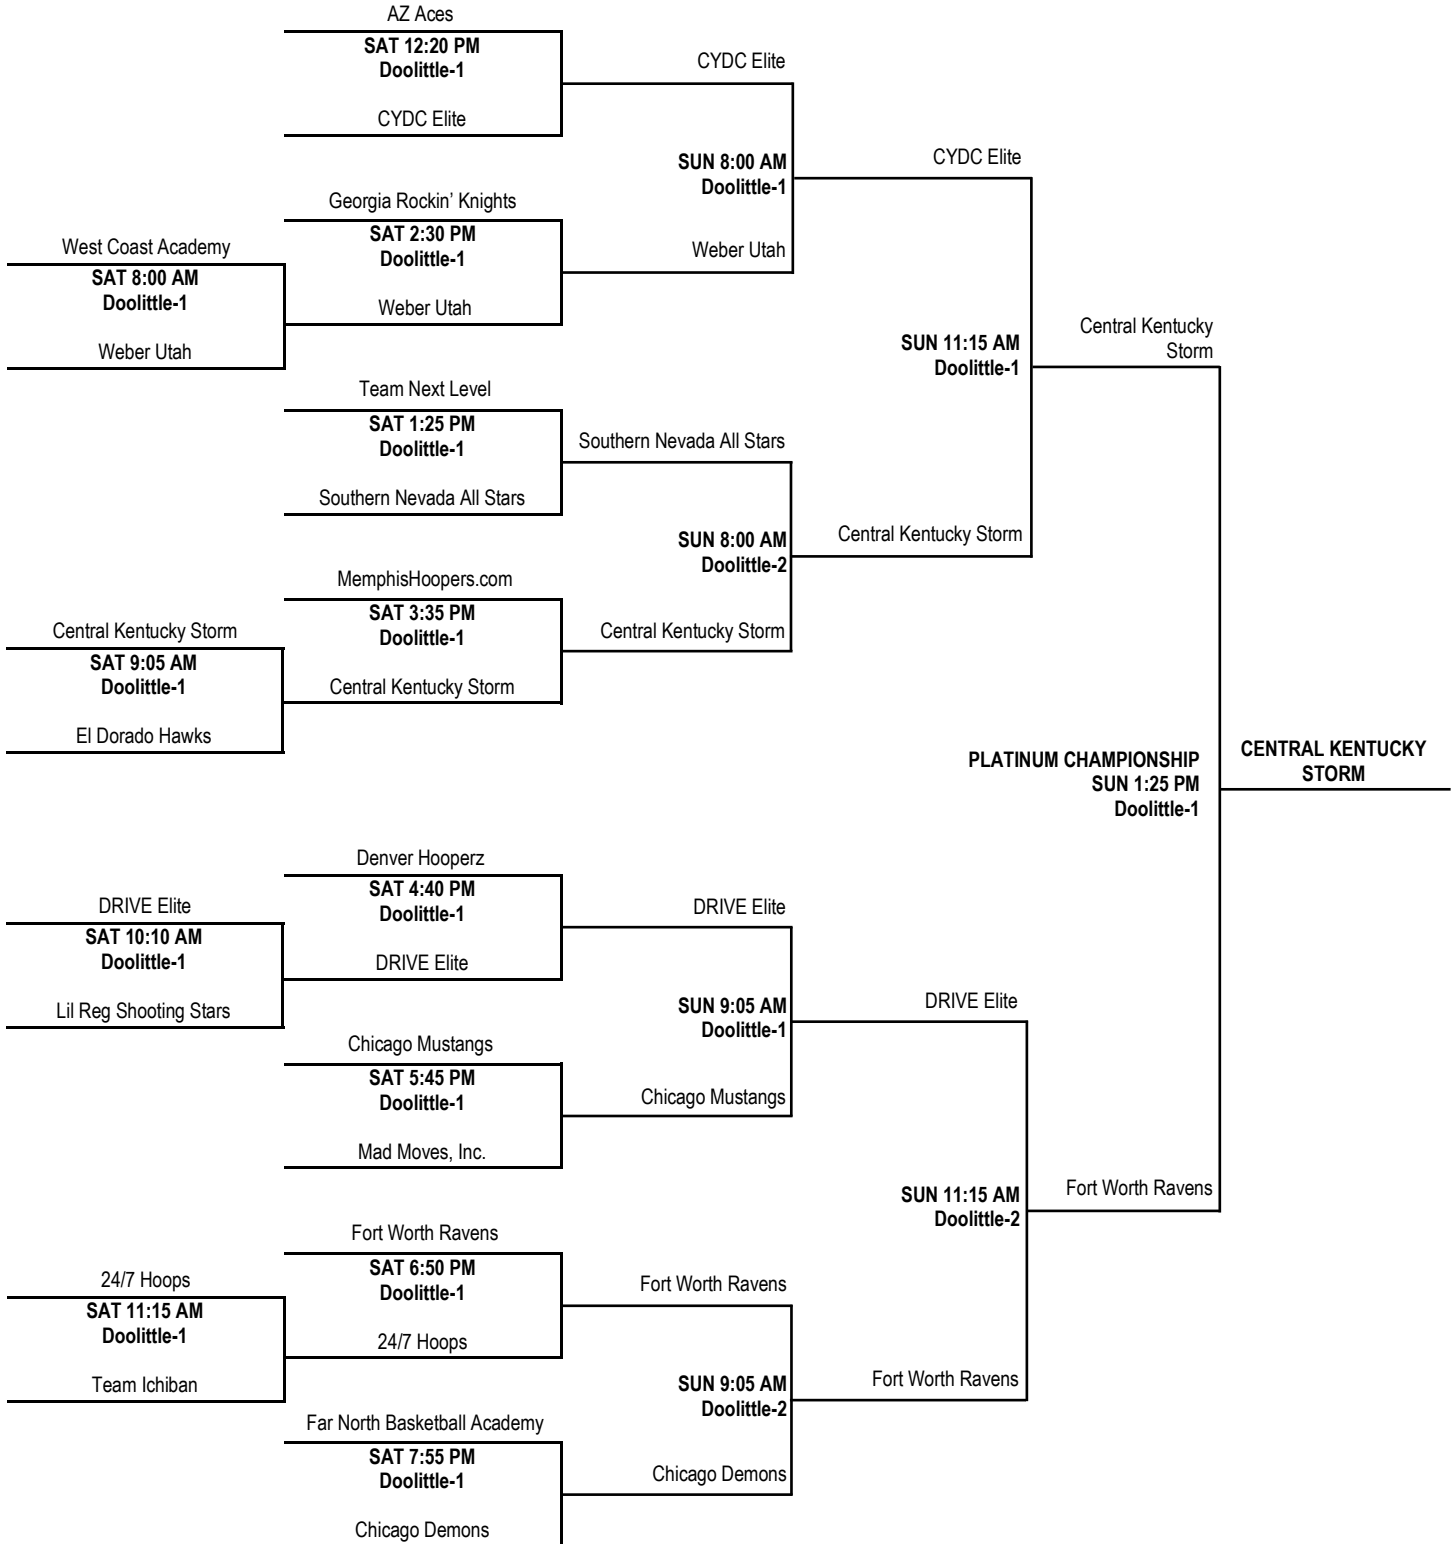

LAS VEGAS CLASSIC 2011 / 17U BOYS DIVISION

PLATINUM CHAMPIONSHIP BRACKET