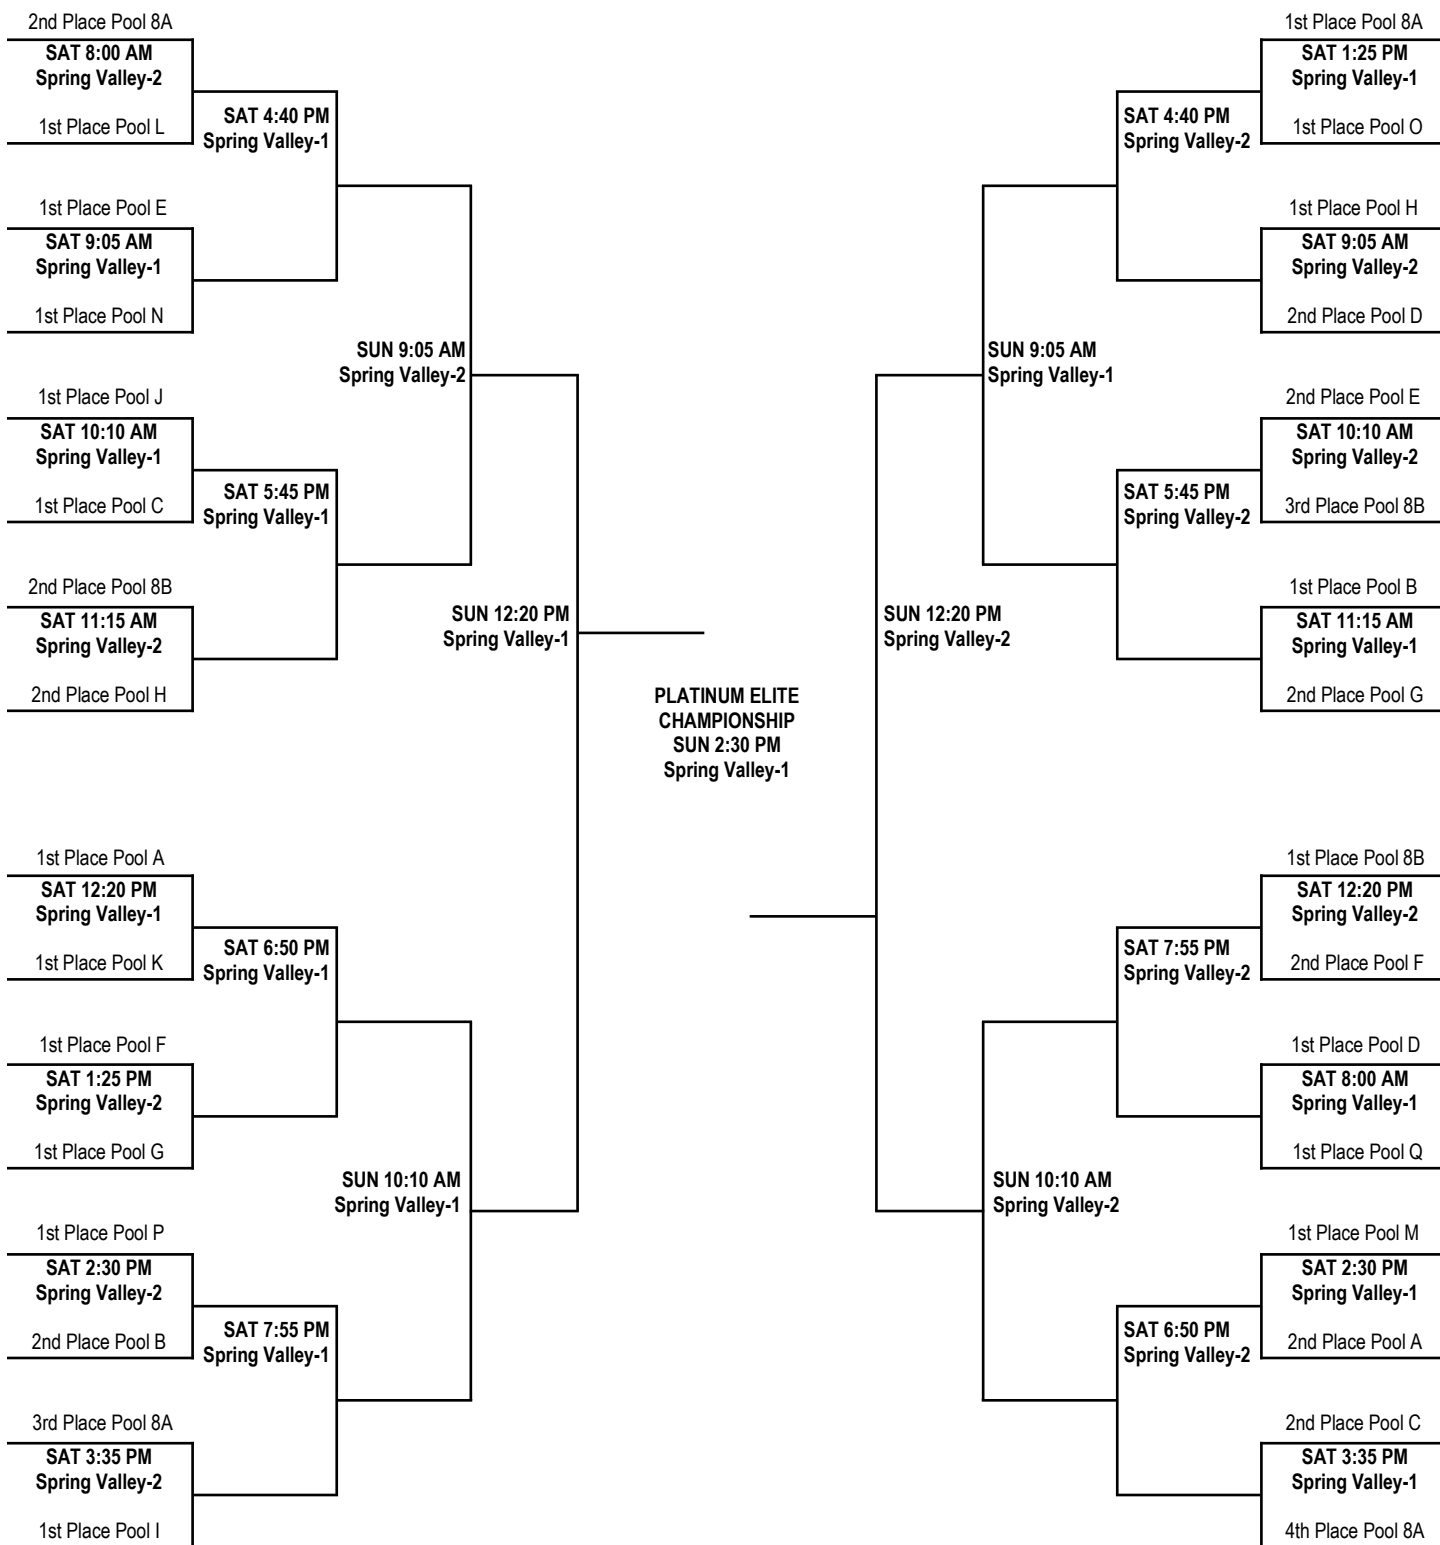

# 17U BOYS DIVISION PLATINUM ELITE CHAMPIONSHIP BRACKET