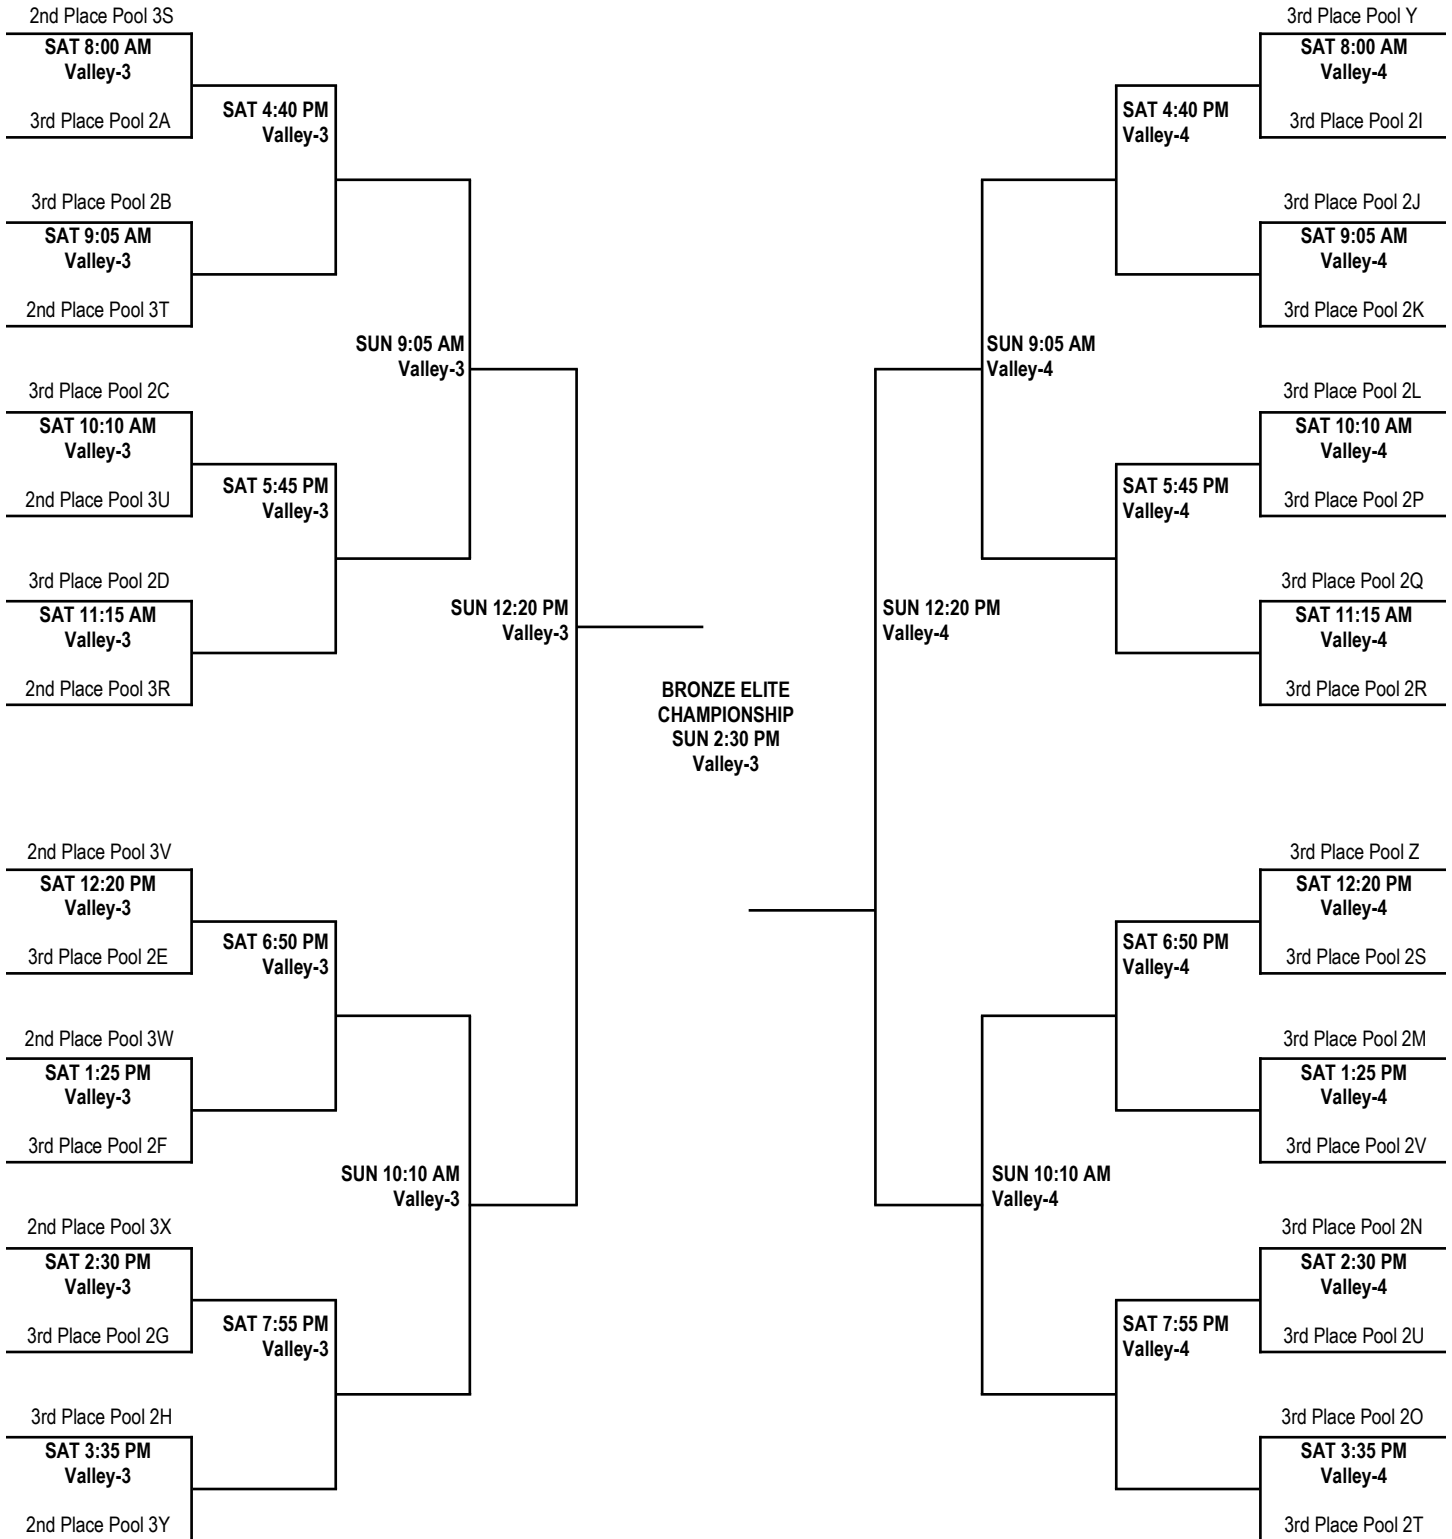

17U BOYS DIVISION BRONZE ELITE CHAMPIONSHIP BRACKET