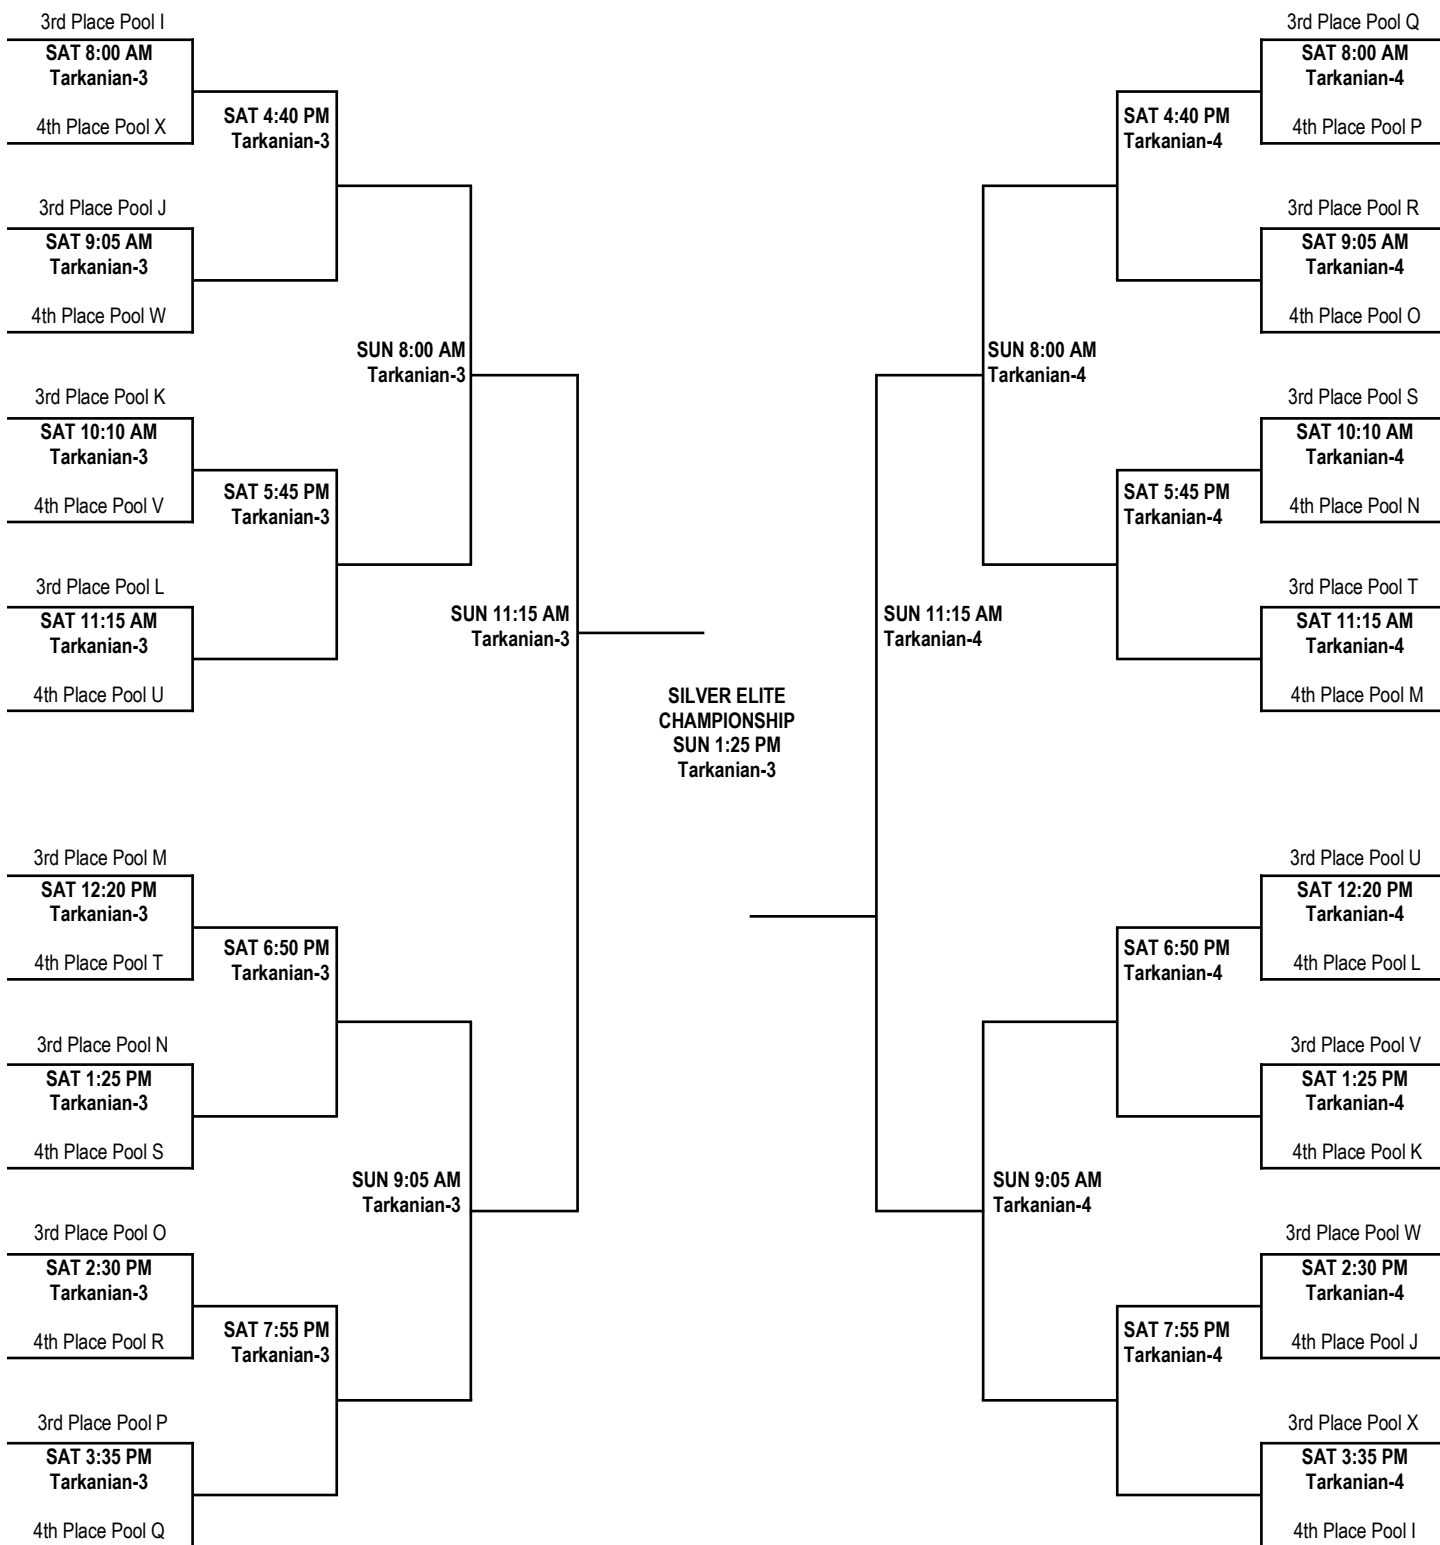

17U BOYS DIVISION

SILVER ELITE CHAMPIONSHIP BRACKET