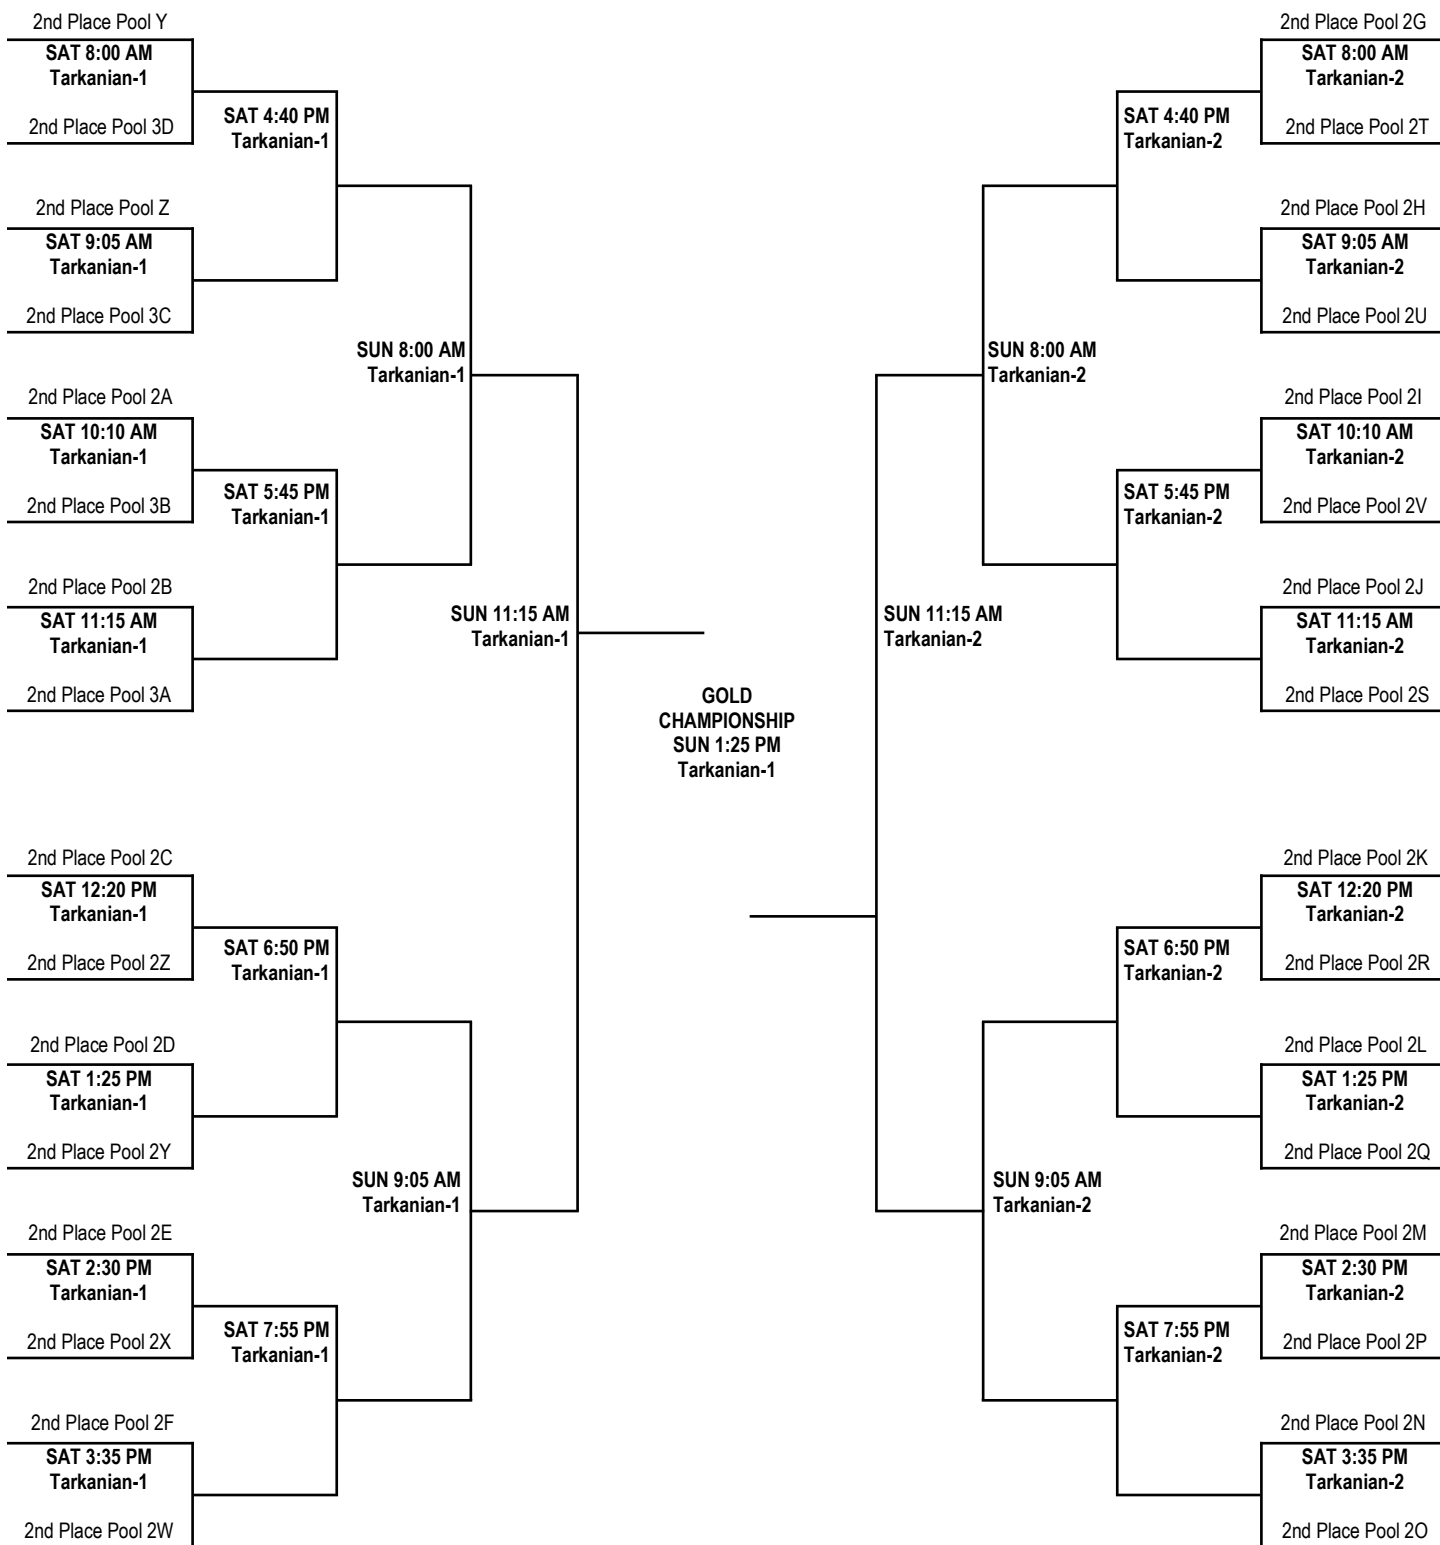

17U BOYS DIVISION GOLD CHAMPIONSHIP BRACKET