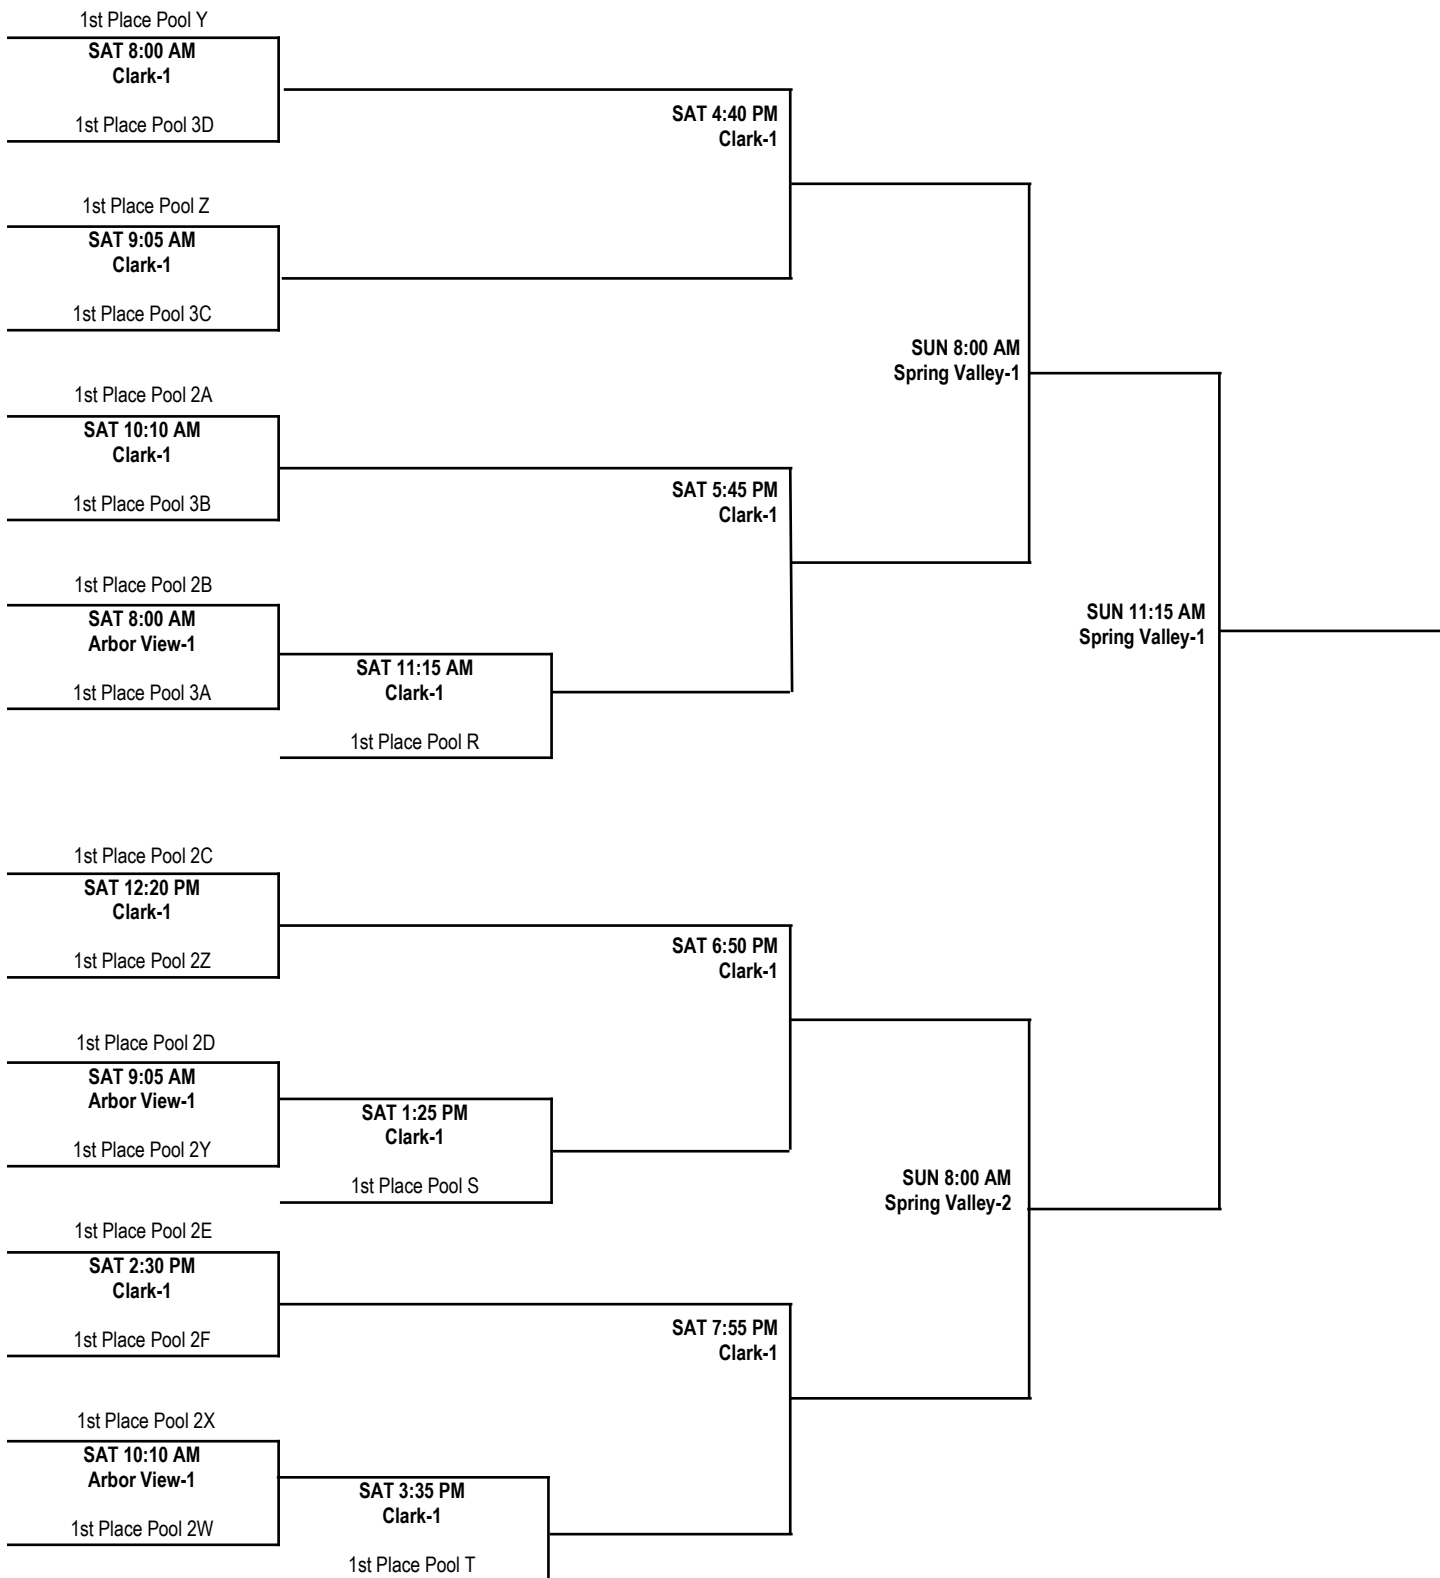

17U BOYS DIVISION PLATINUM CHAMPIONSHIP BRACKET