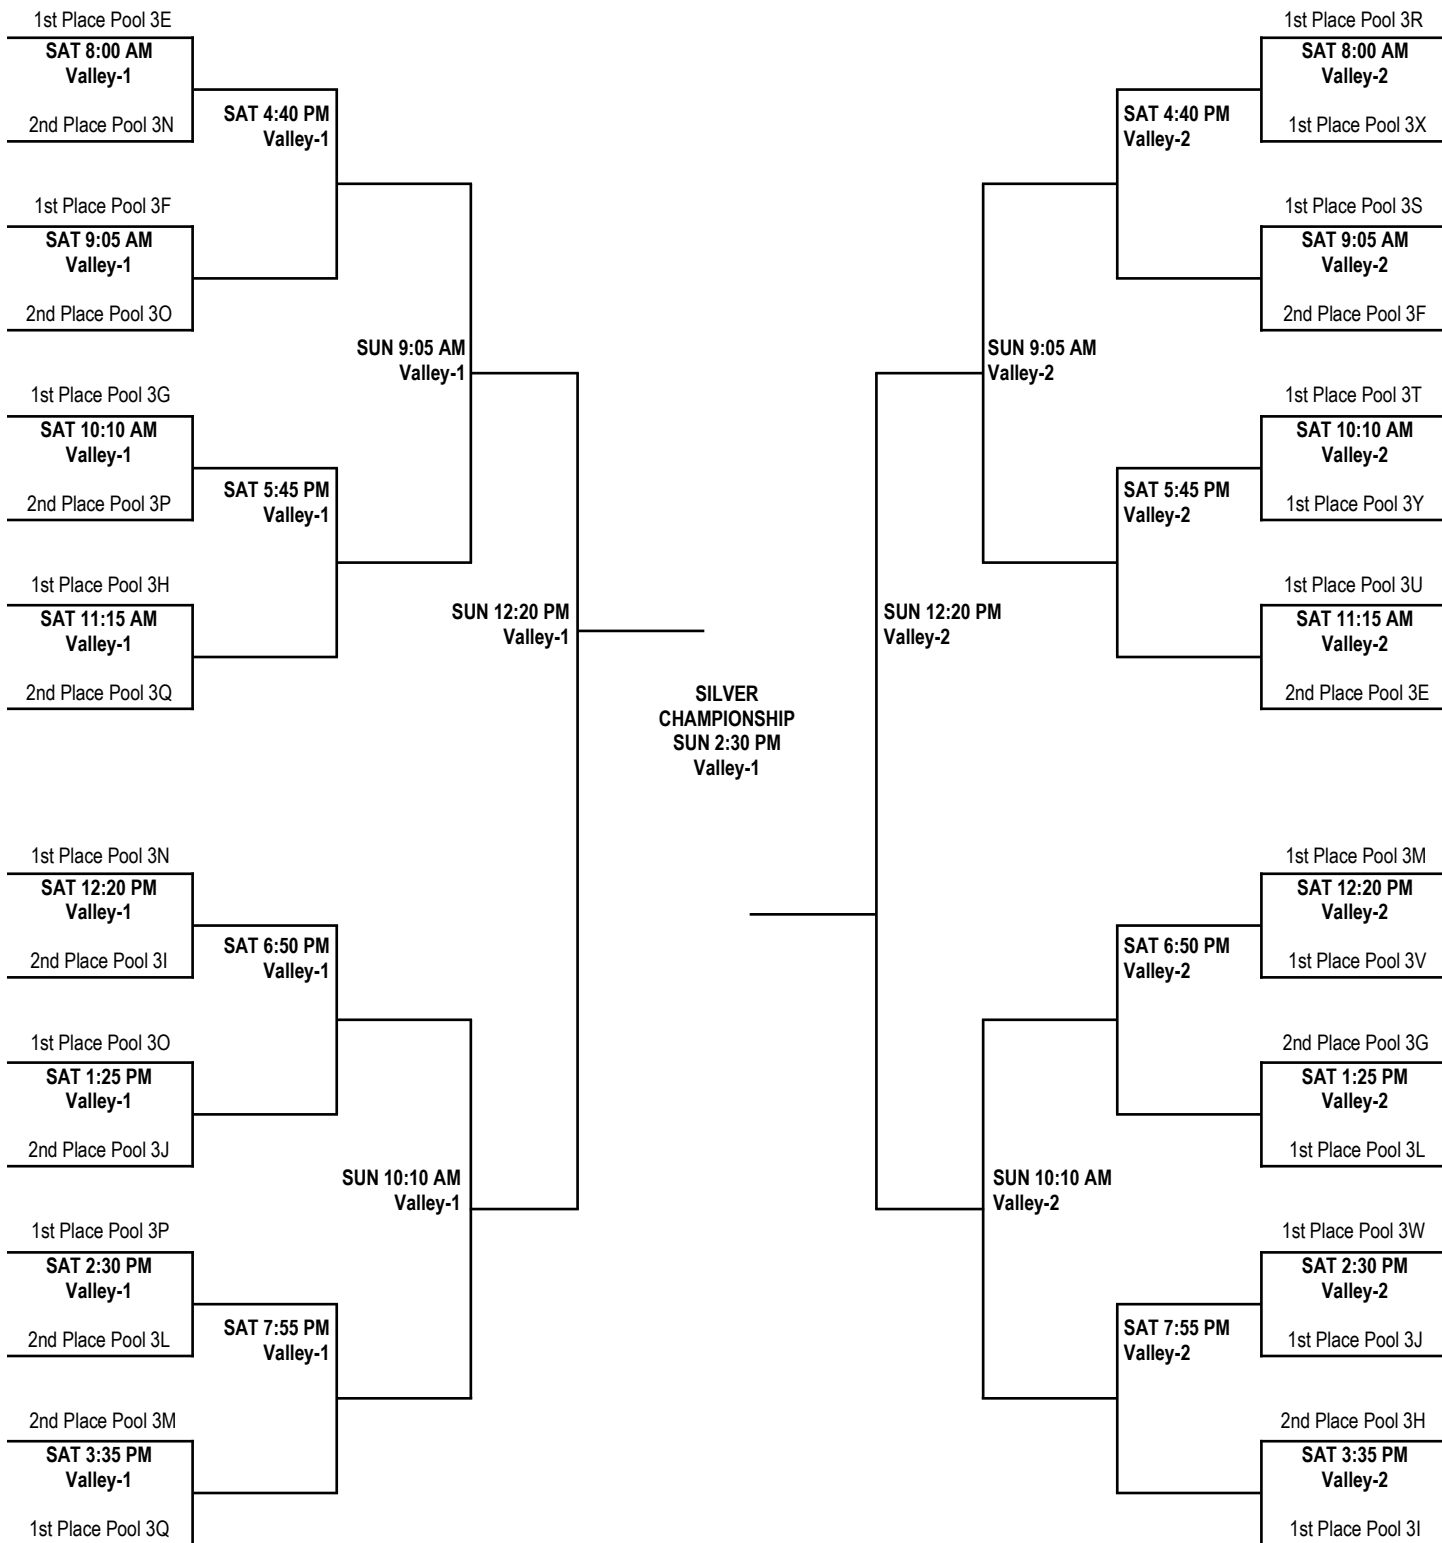

17U BOYS DIVISION SILVER CHAMPIONSHIP BRACKET