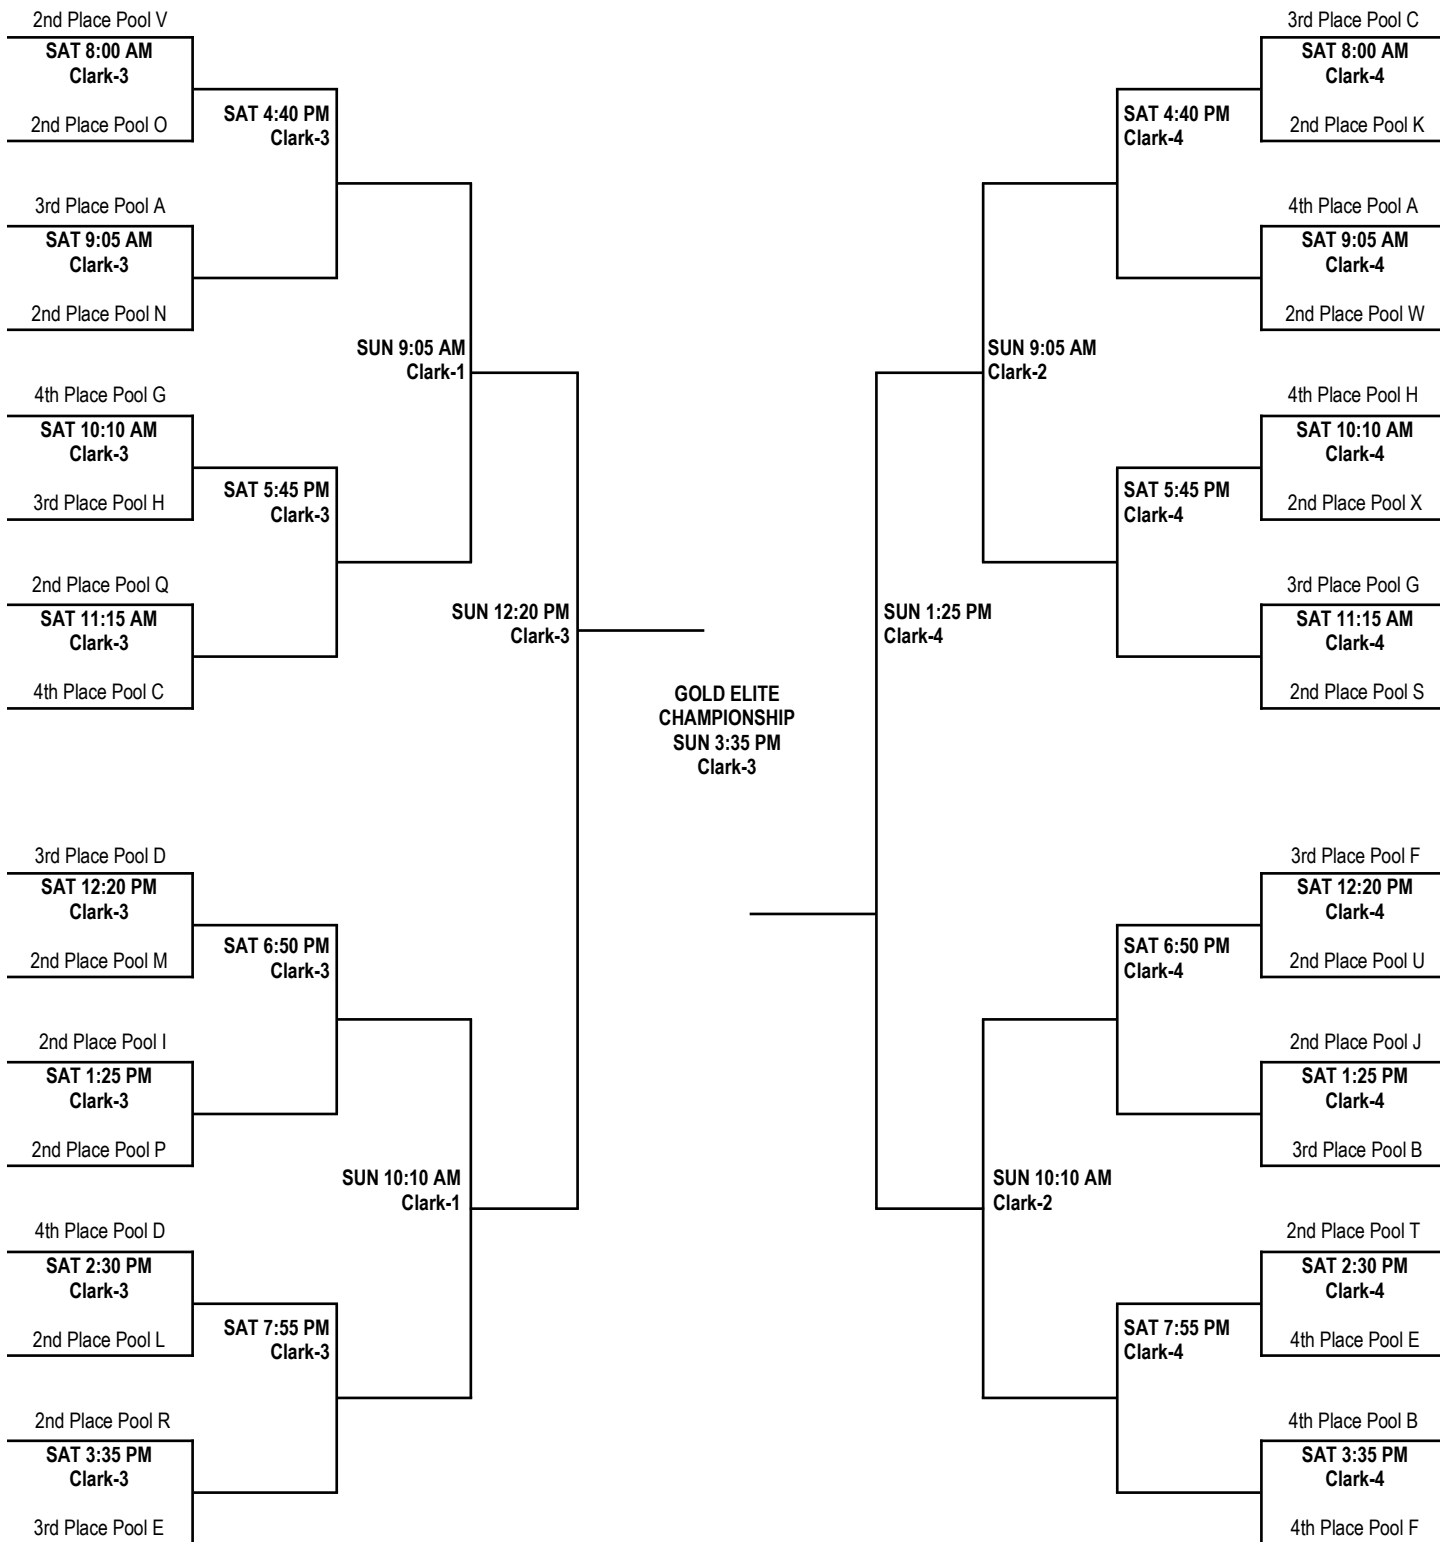

17U BOYS DIVISION GOLD ELITE CHAMPIONSHIP BRACKET