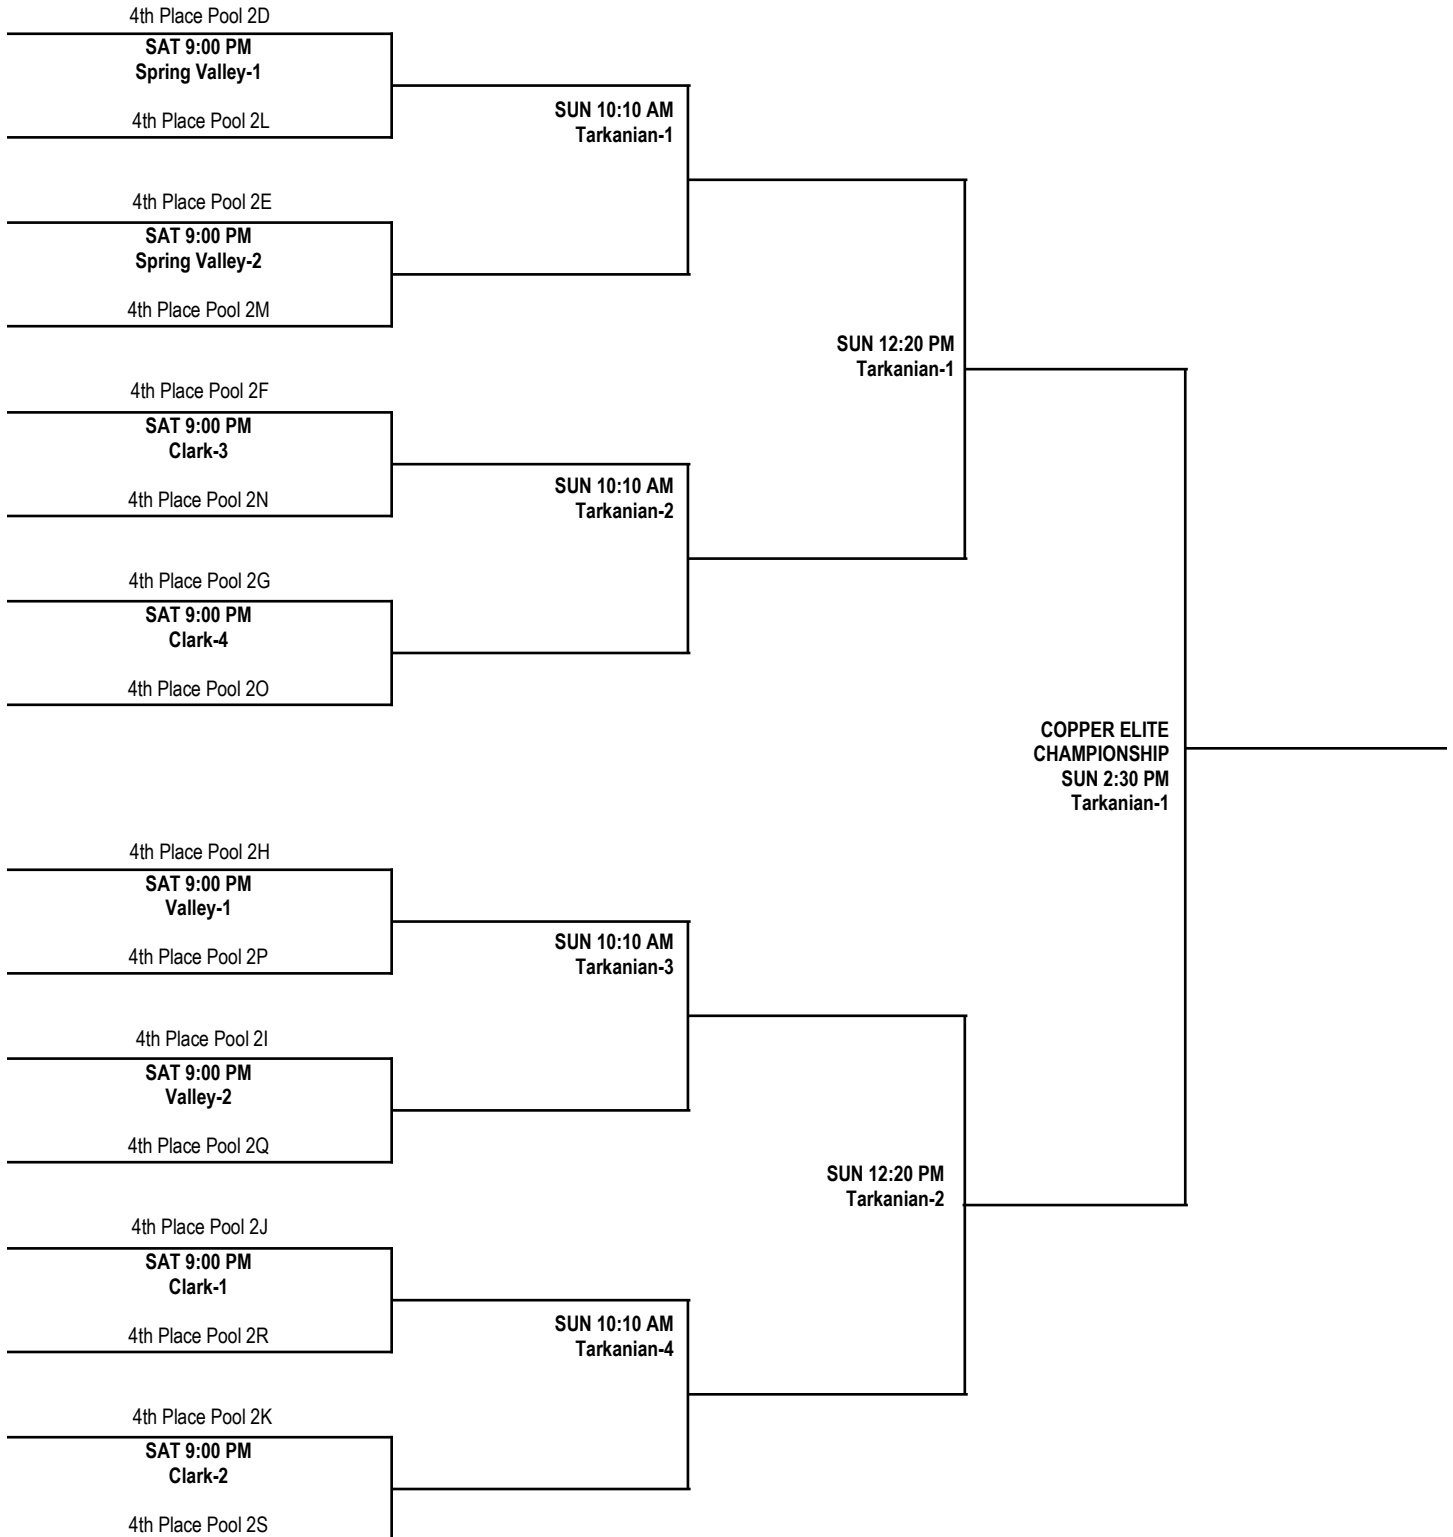

17U BOYS DIVISION COPPER ELITE CHAMPIONSHIP BRACKET