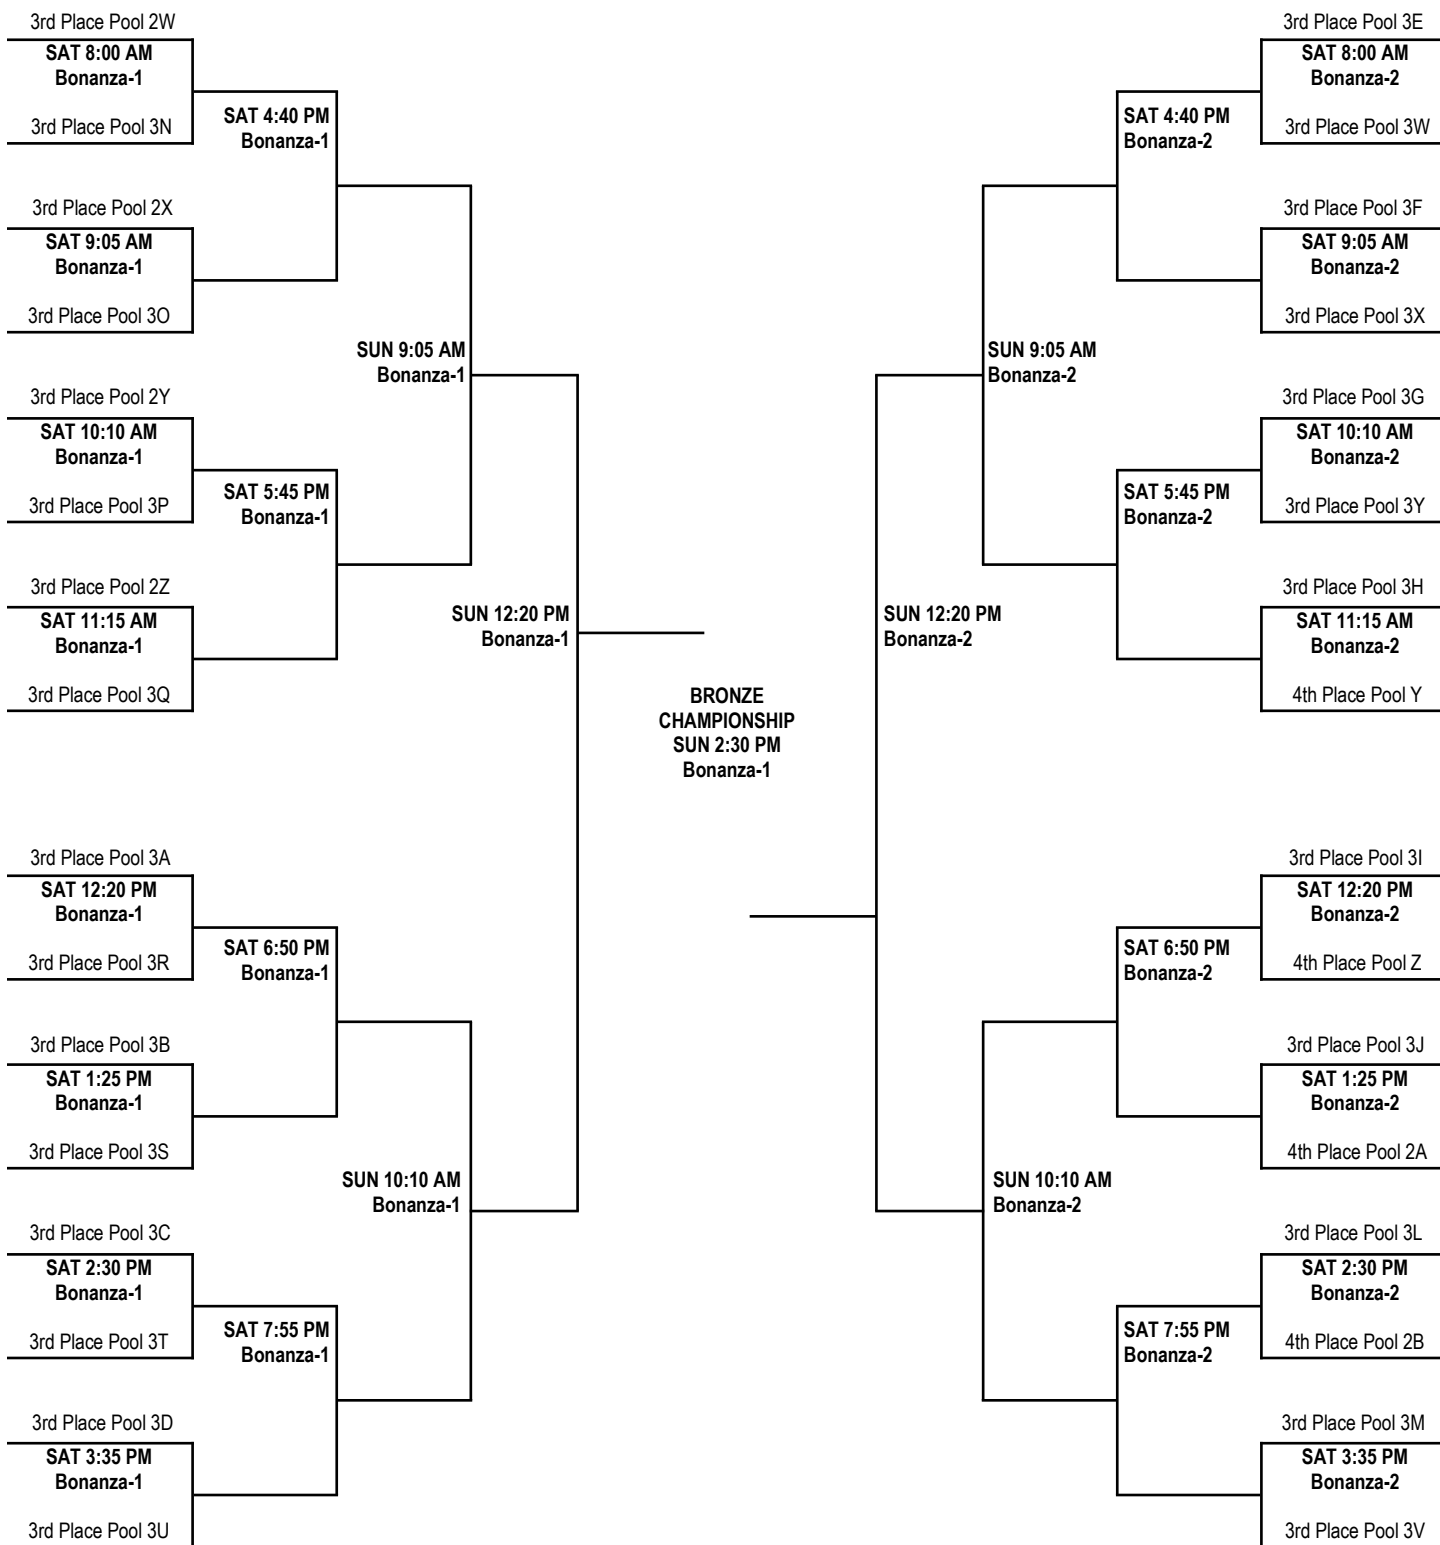

17U BOYS DIVISION BRONZE CHAMPIONSHIP BRACKET