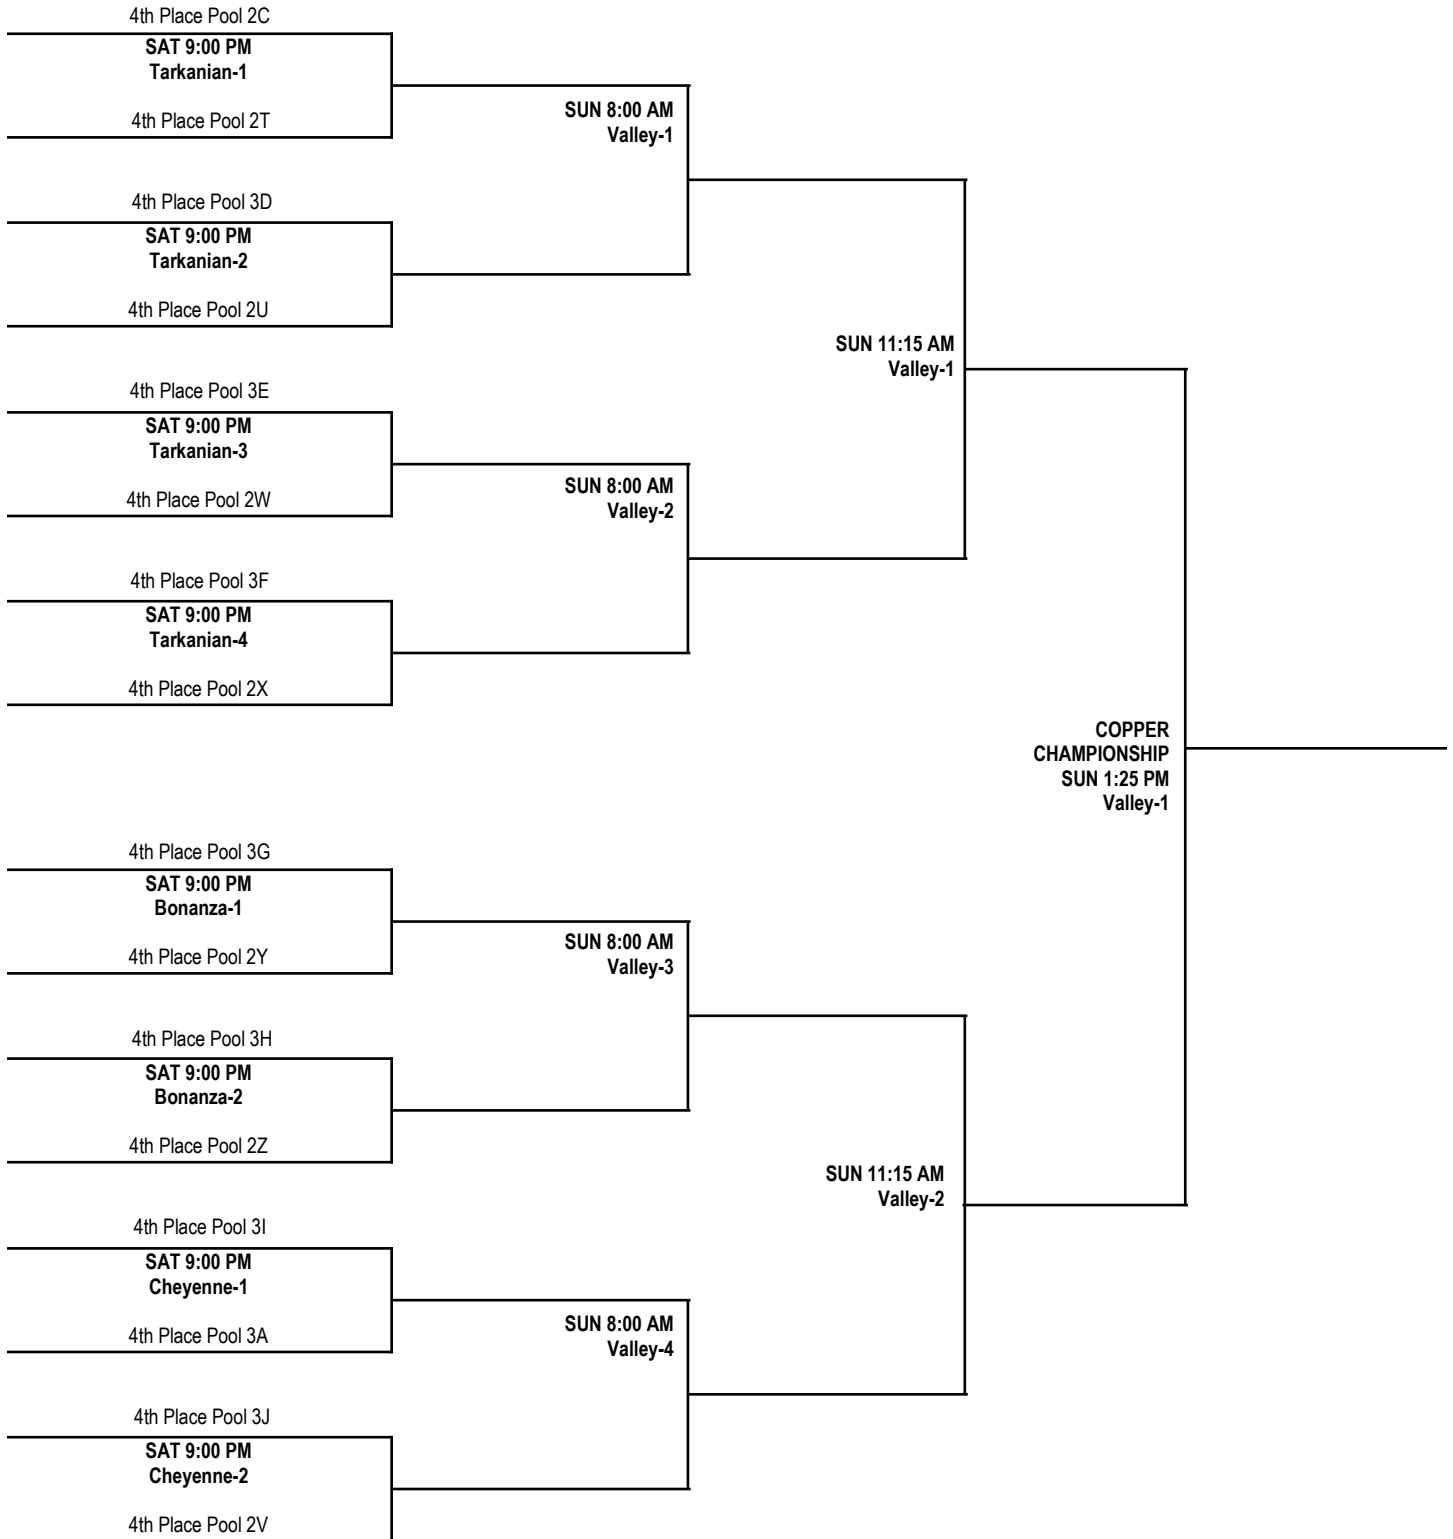

17U BOYS DIVISION COPPER CHAMPIONSHIP BRACKET