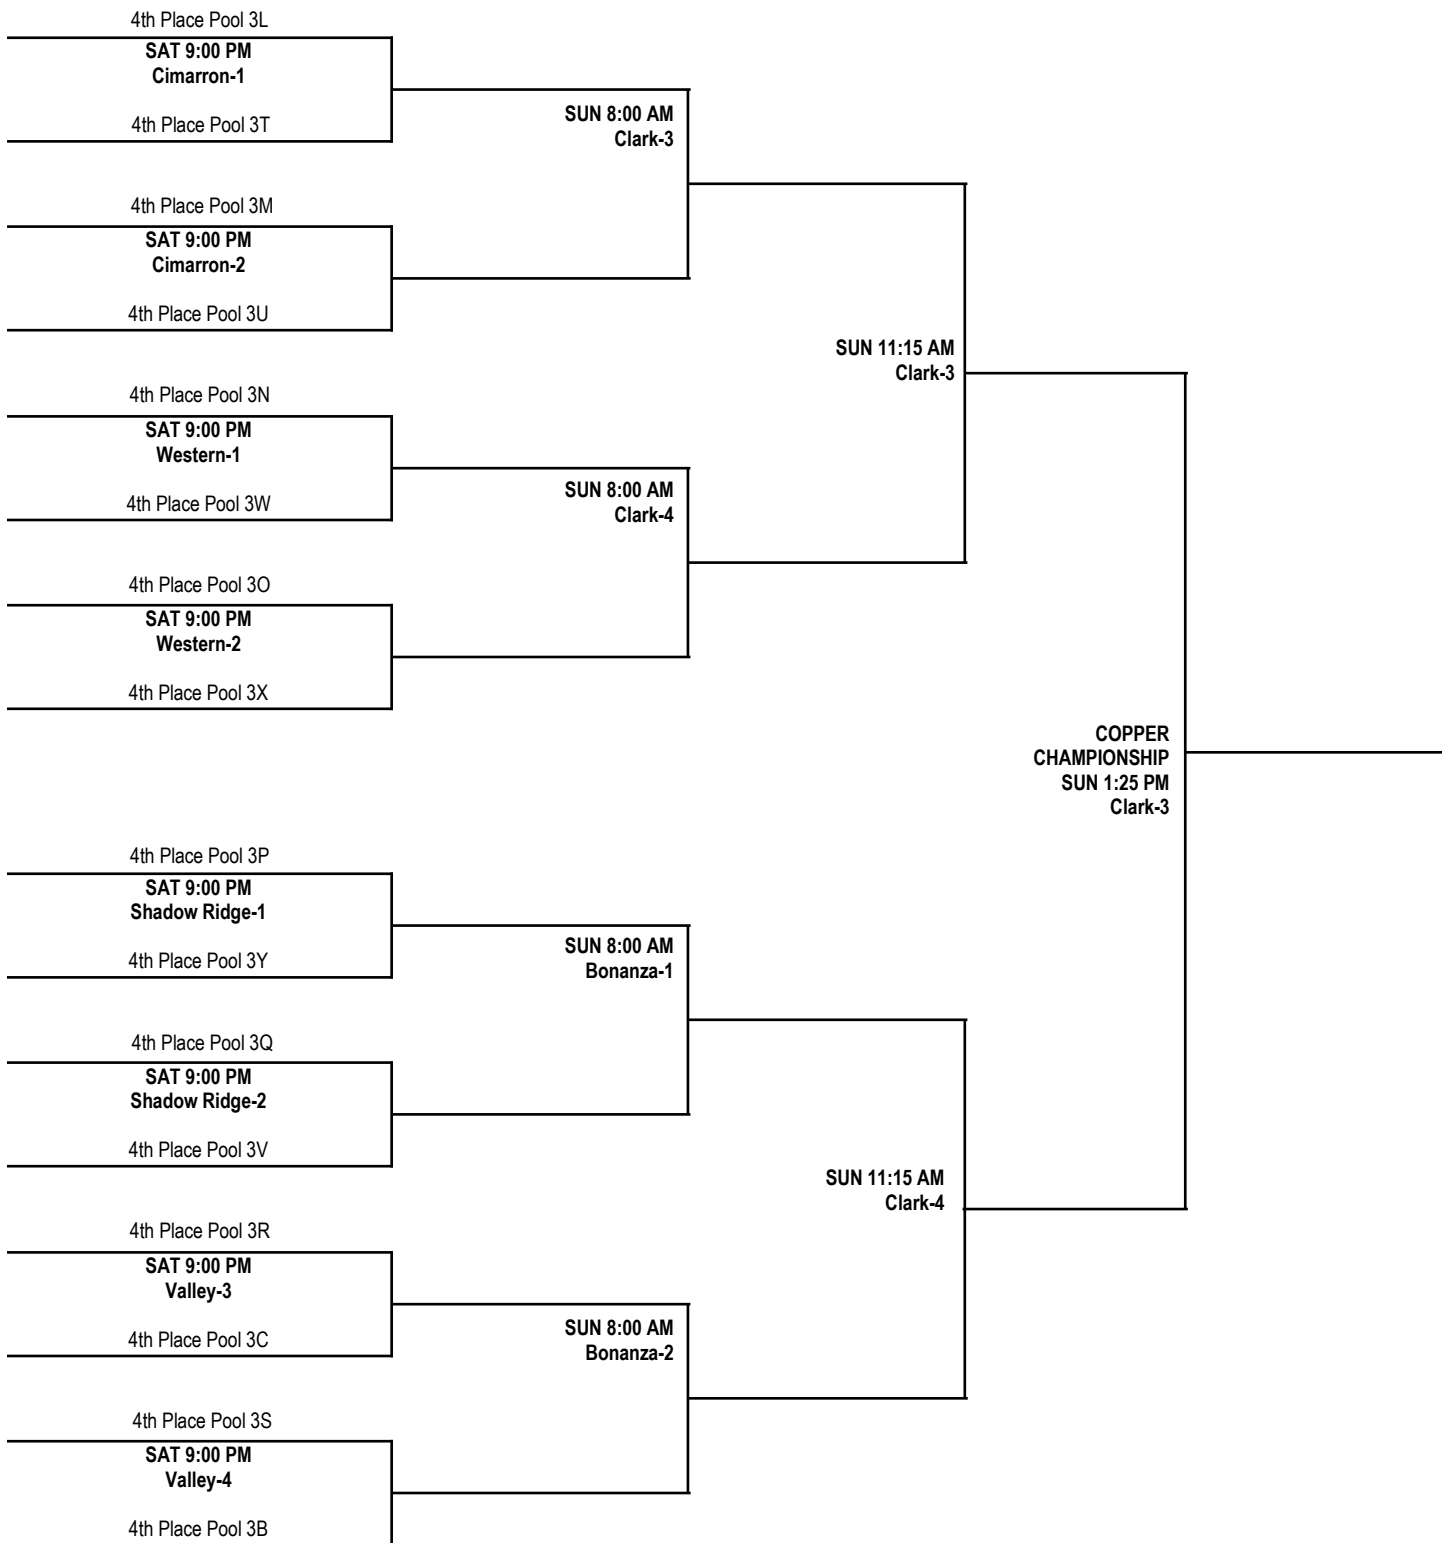

17U BOYS DIVISION COPPER CHAMPIONSHIP BRACKET