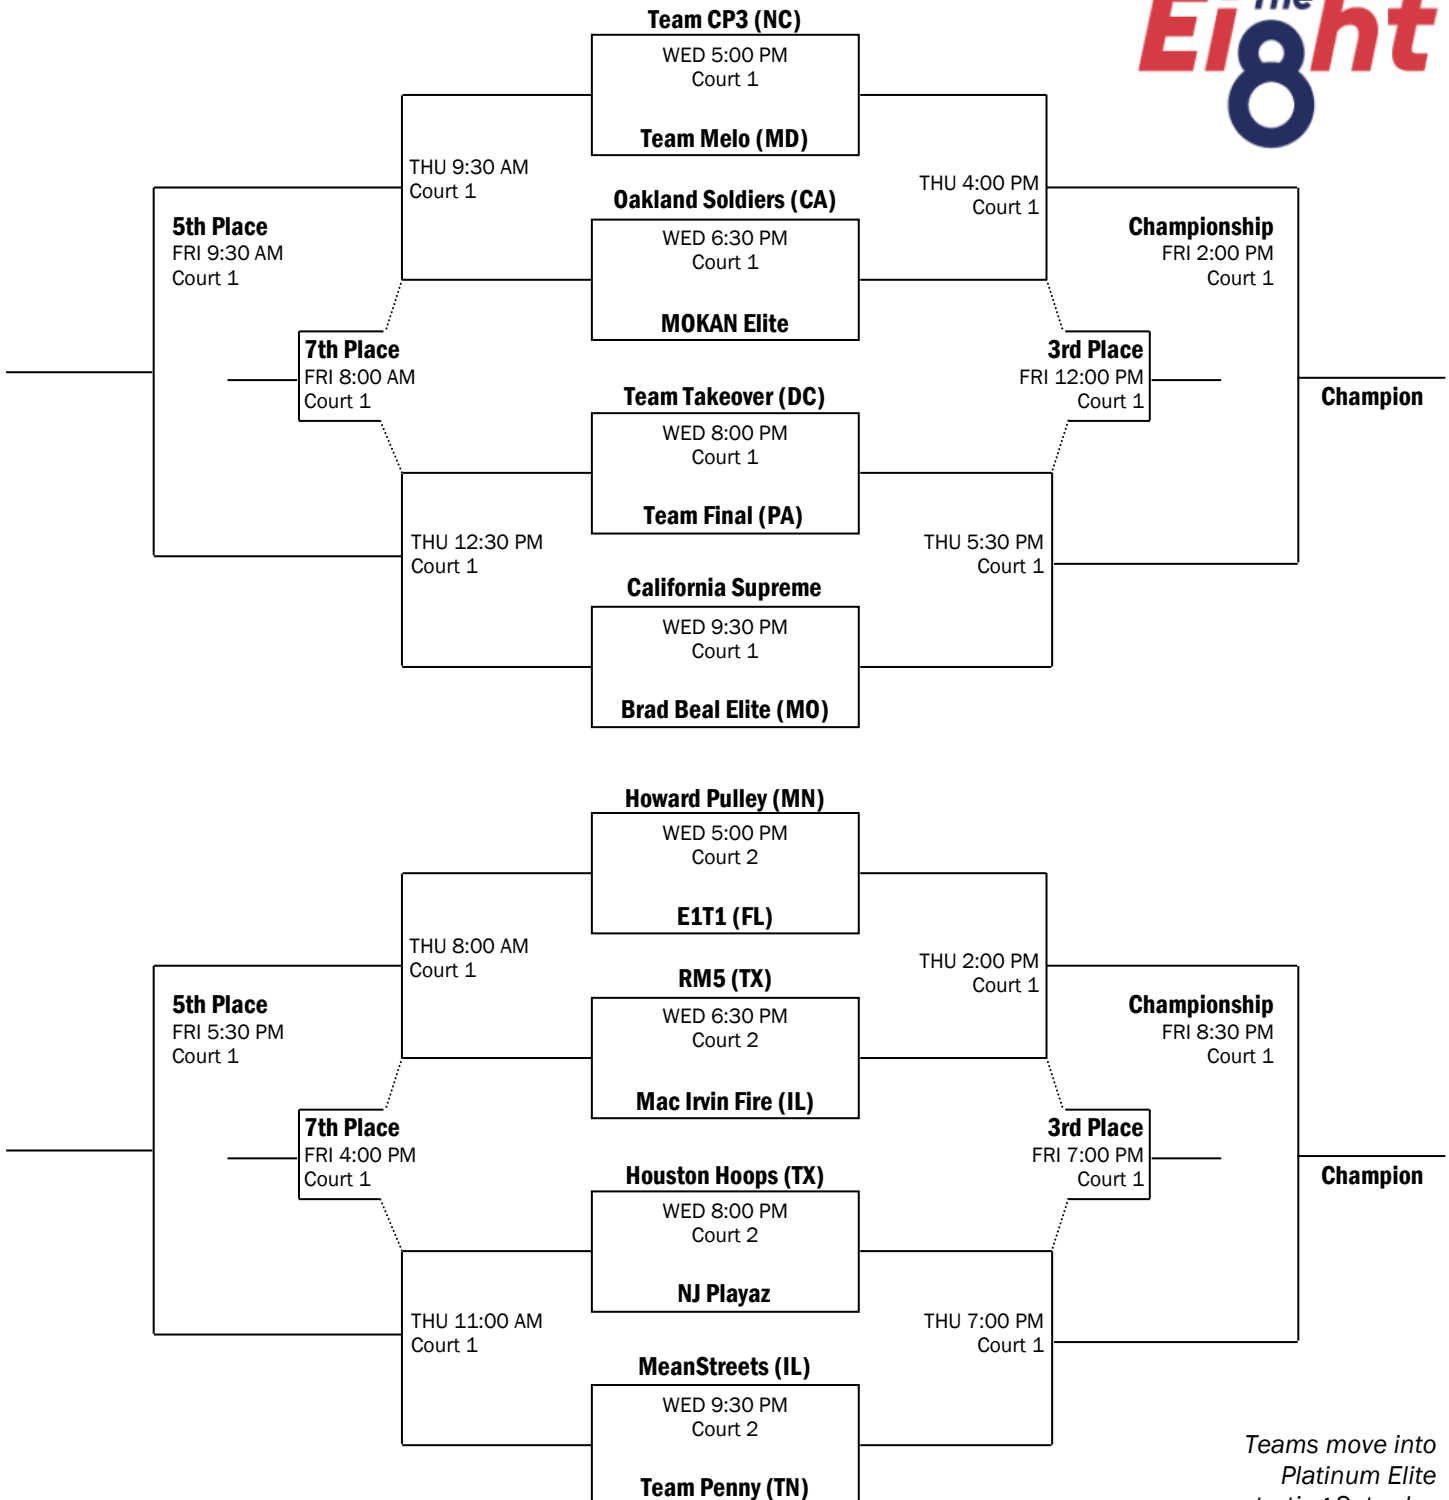

Teams move into Platinum Elite starting Saturday