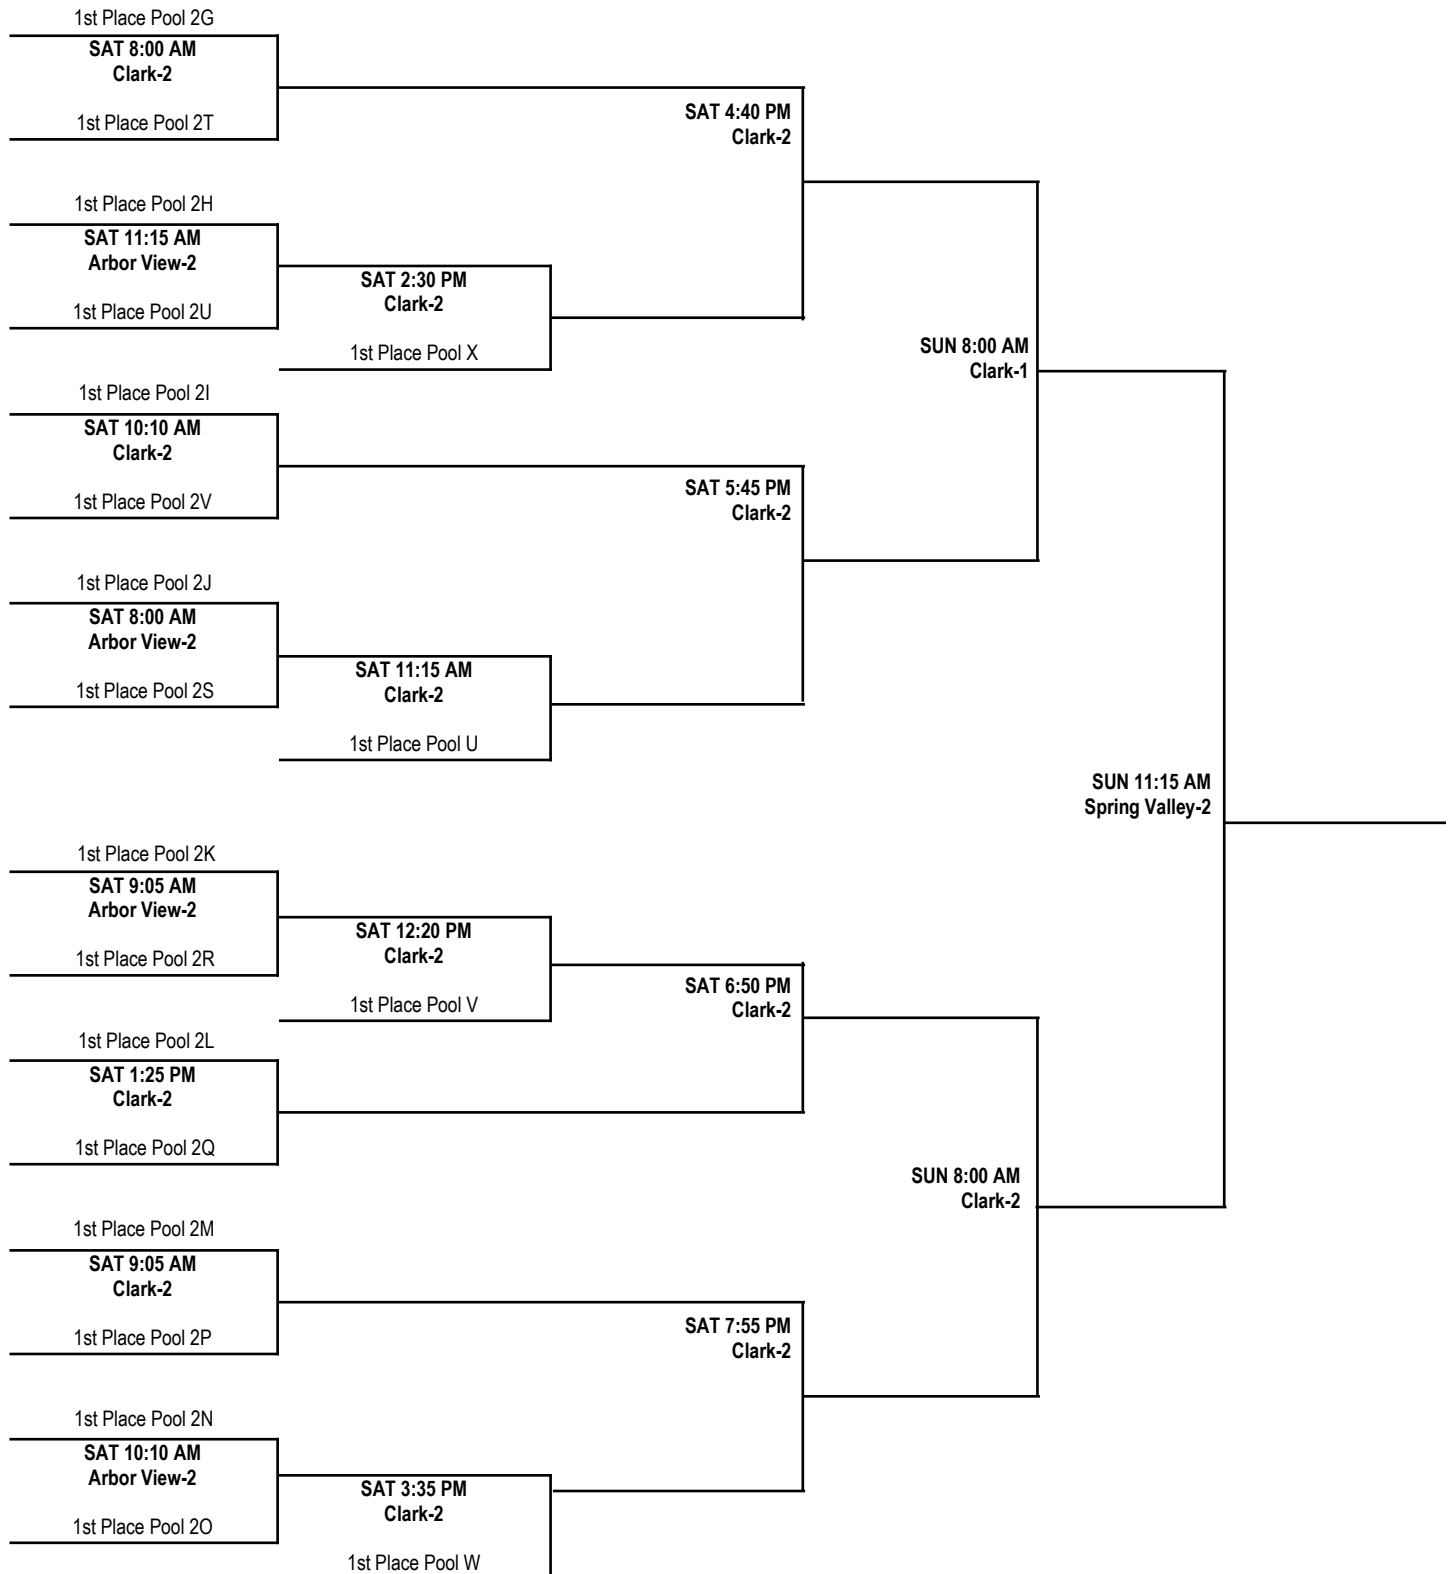

17U BOYS DIVISION PLATINUM CHAMPIONSHIP BRACKET