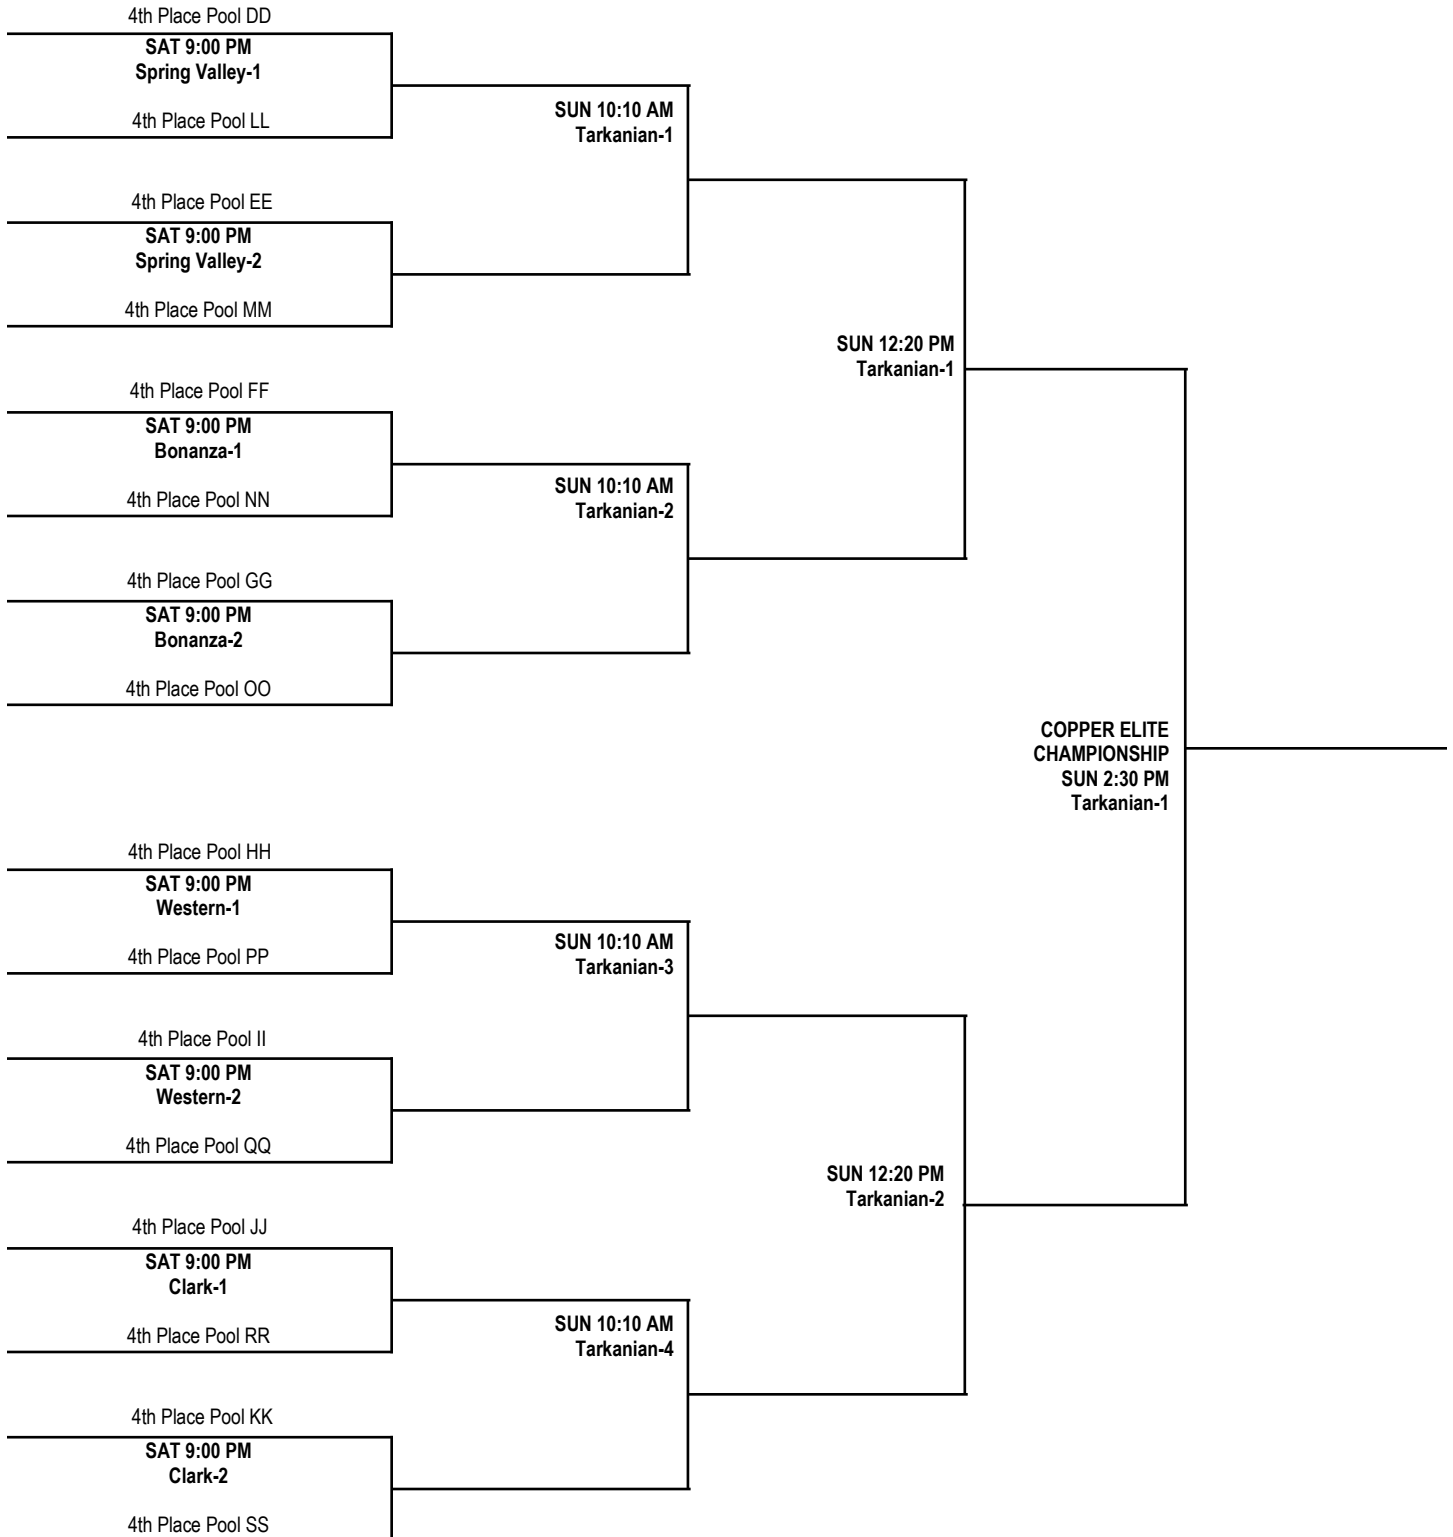

17U BOYS DIVISION COPPER ELITE CHAMPIONSHIP BRACKET