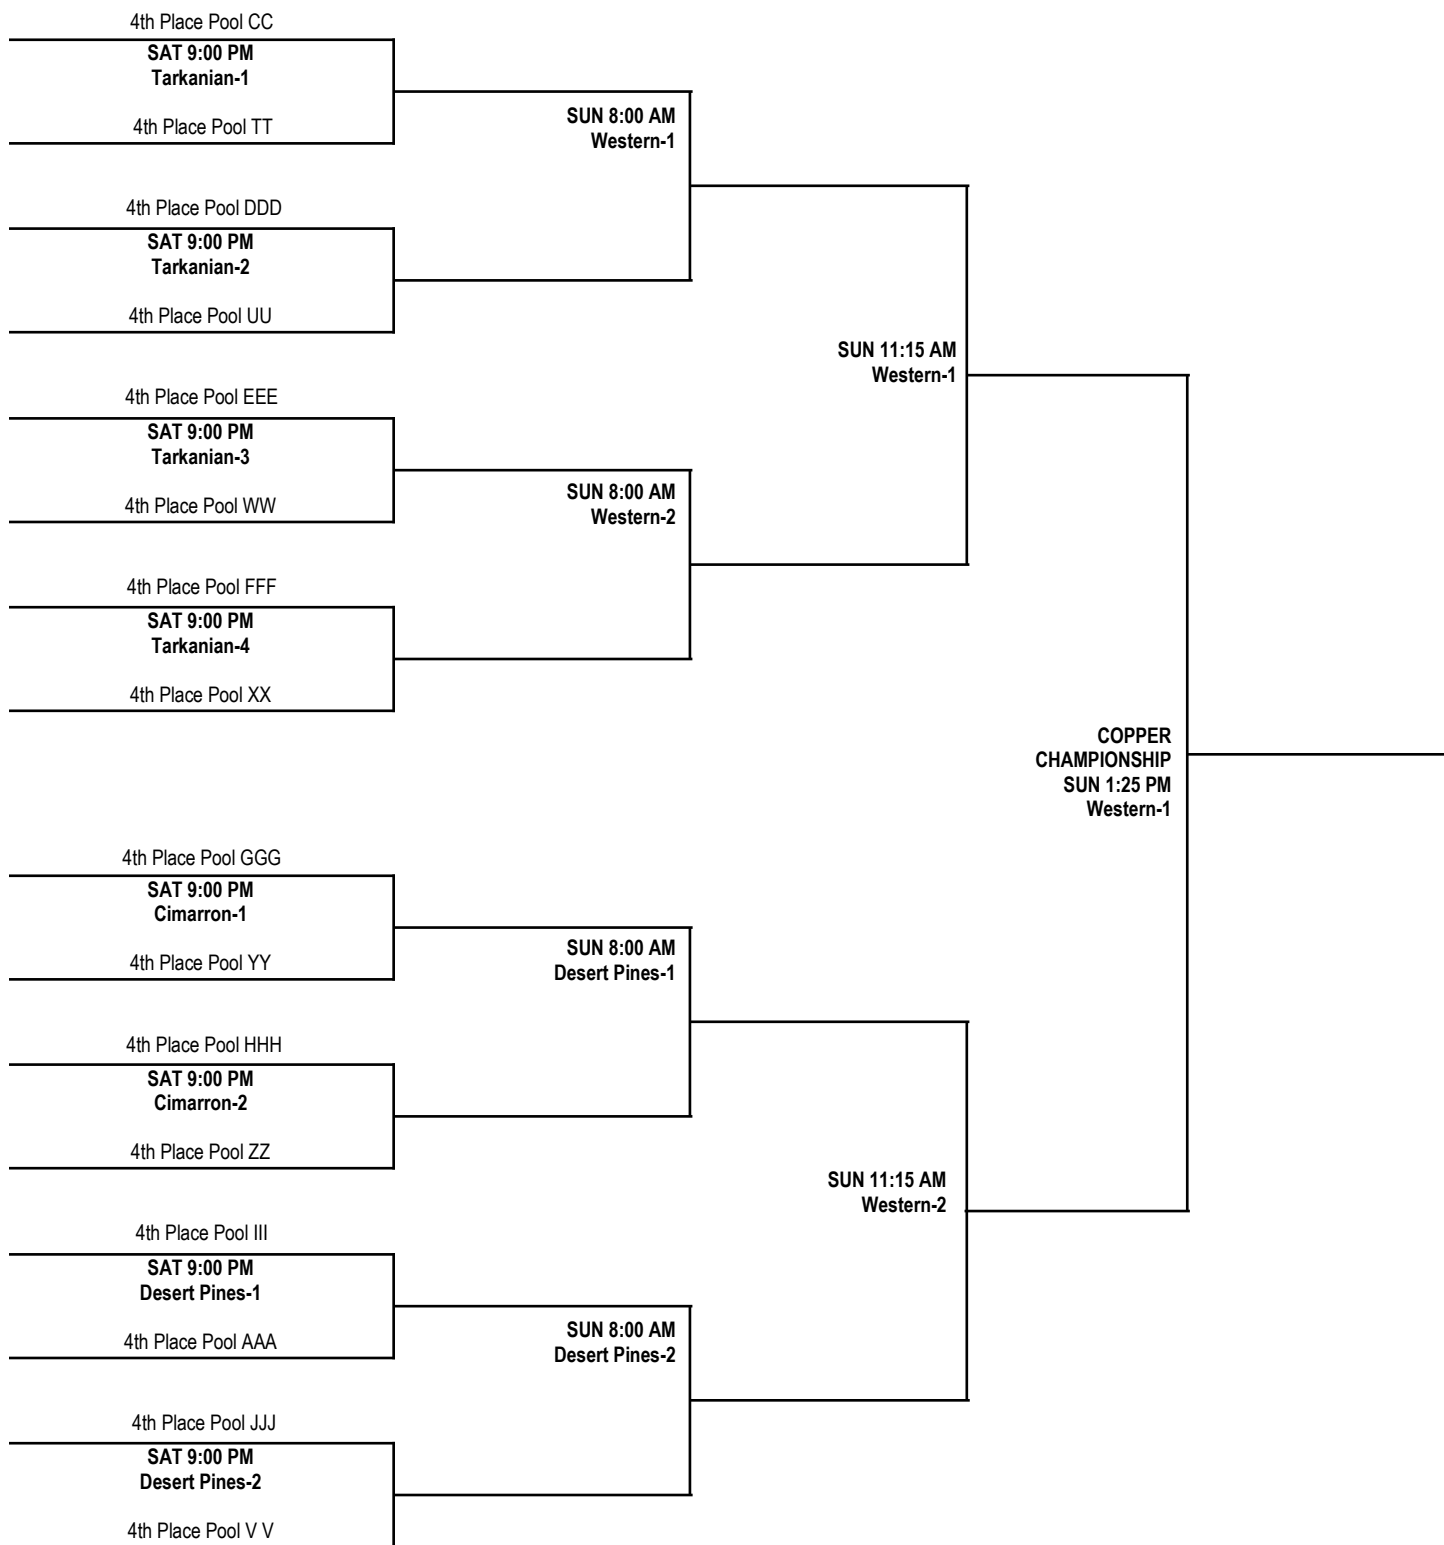

17U BOYS DIVISION COPPER CHAMPIONSHIP BRACKET