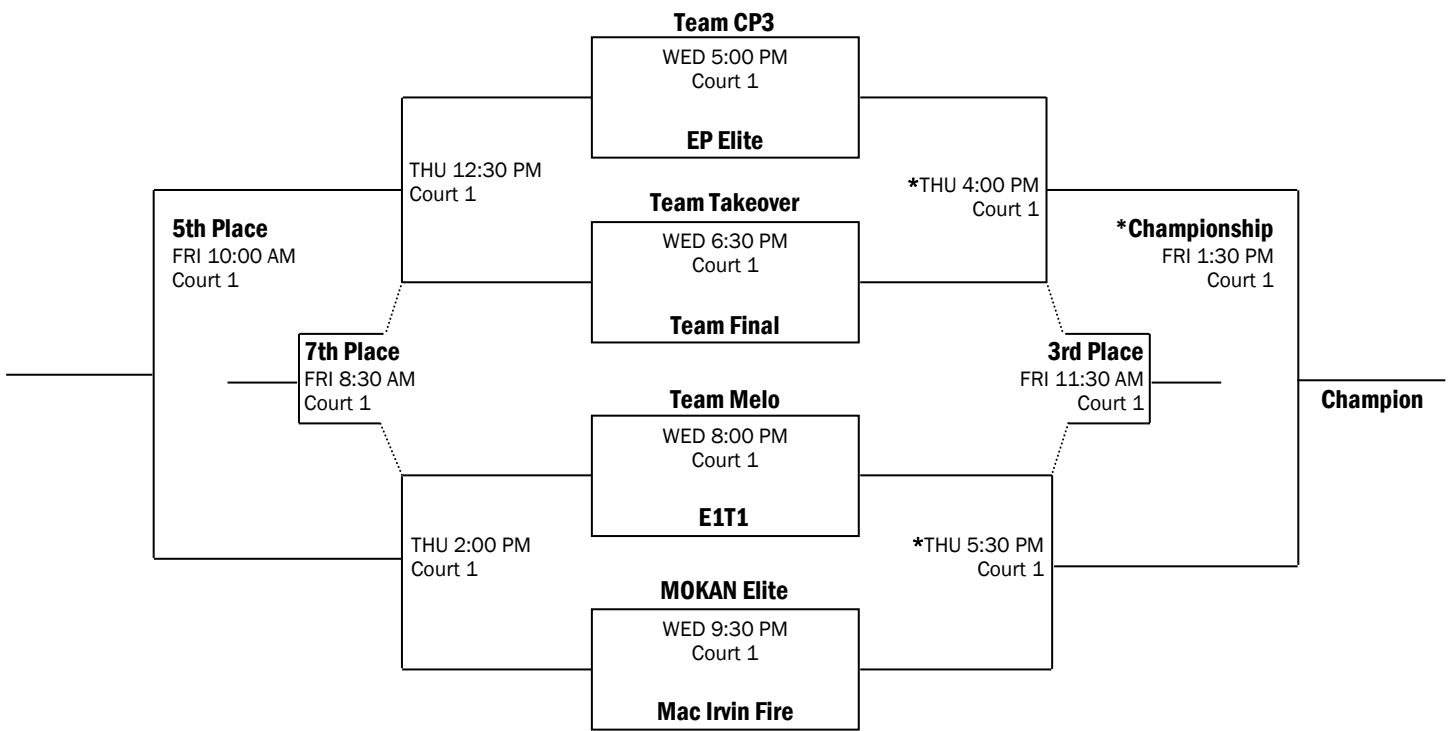

* games to be televised on ESPNU