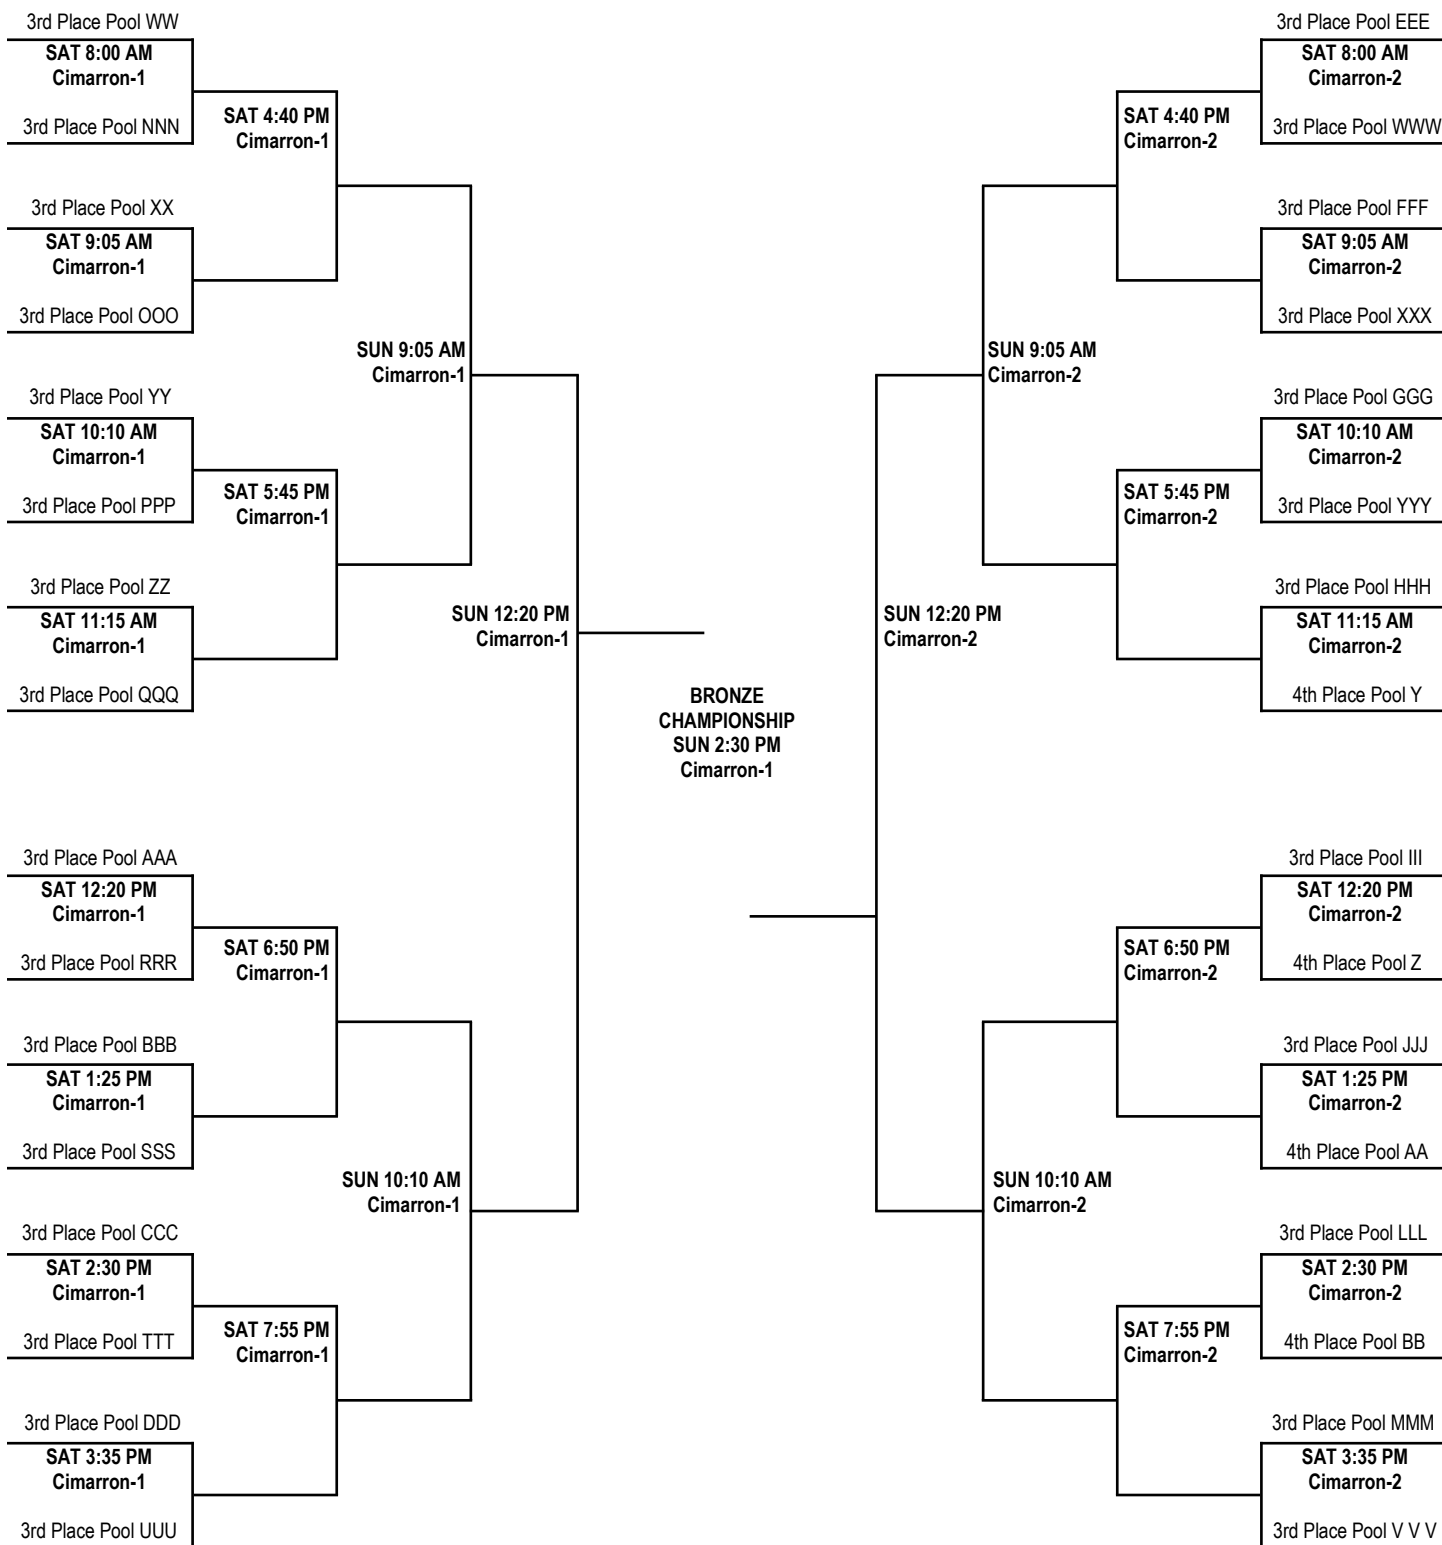

17U BOYS DIVISION BRONZE CHAMPIONSHIP BRACKET