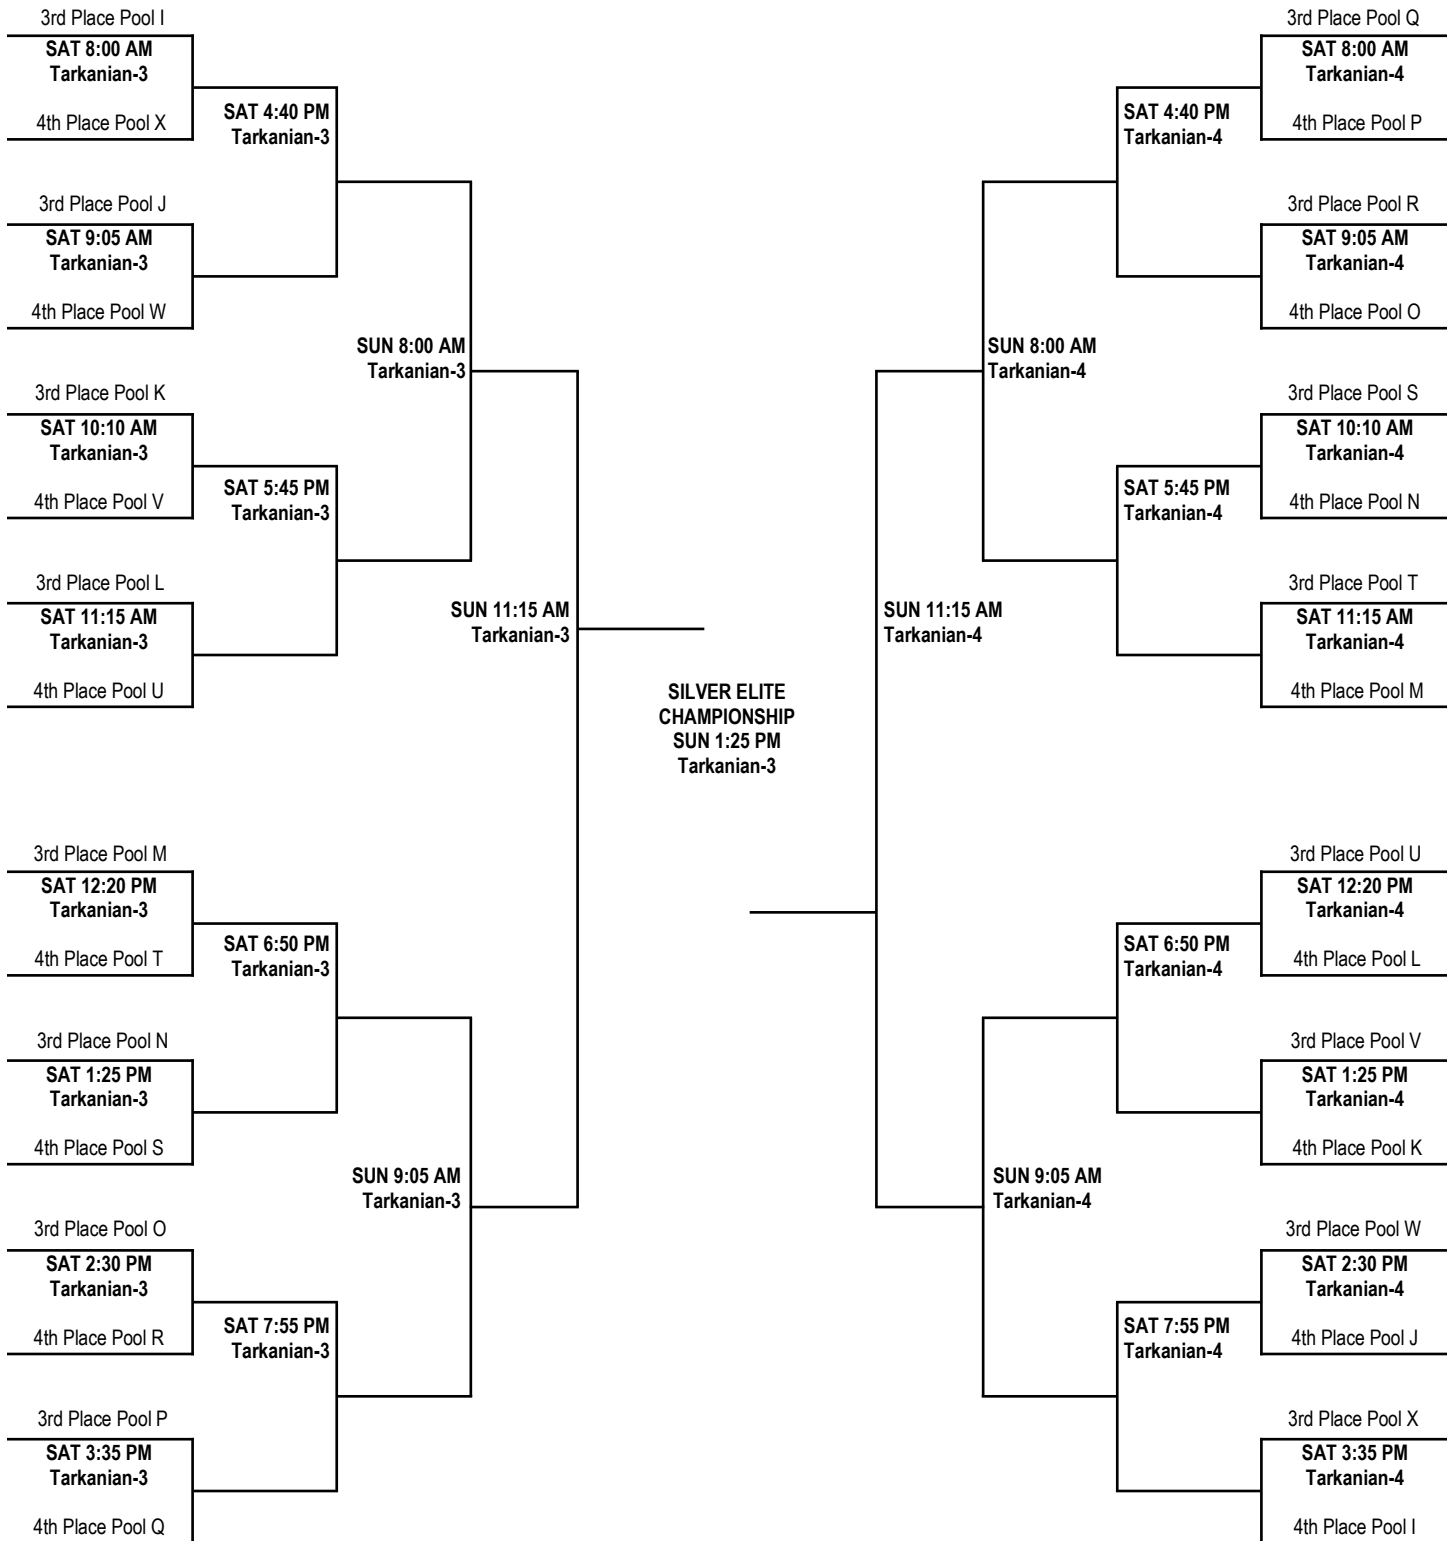

17U BOYS DIVISION SILVER ELITE CHAMPIONSHIP BRACKET