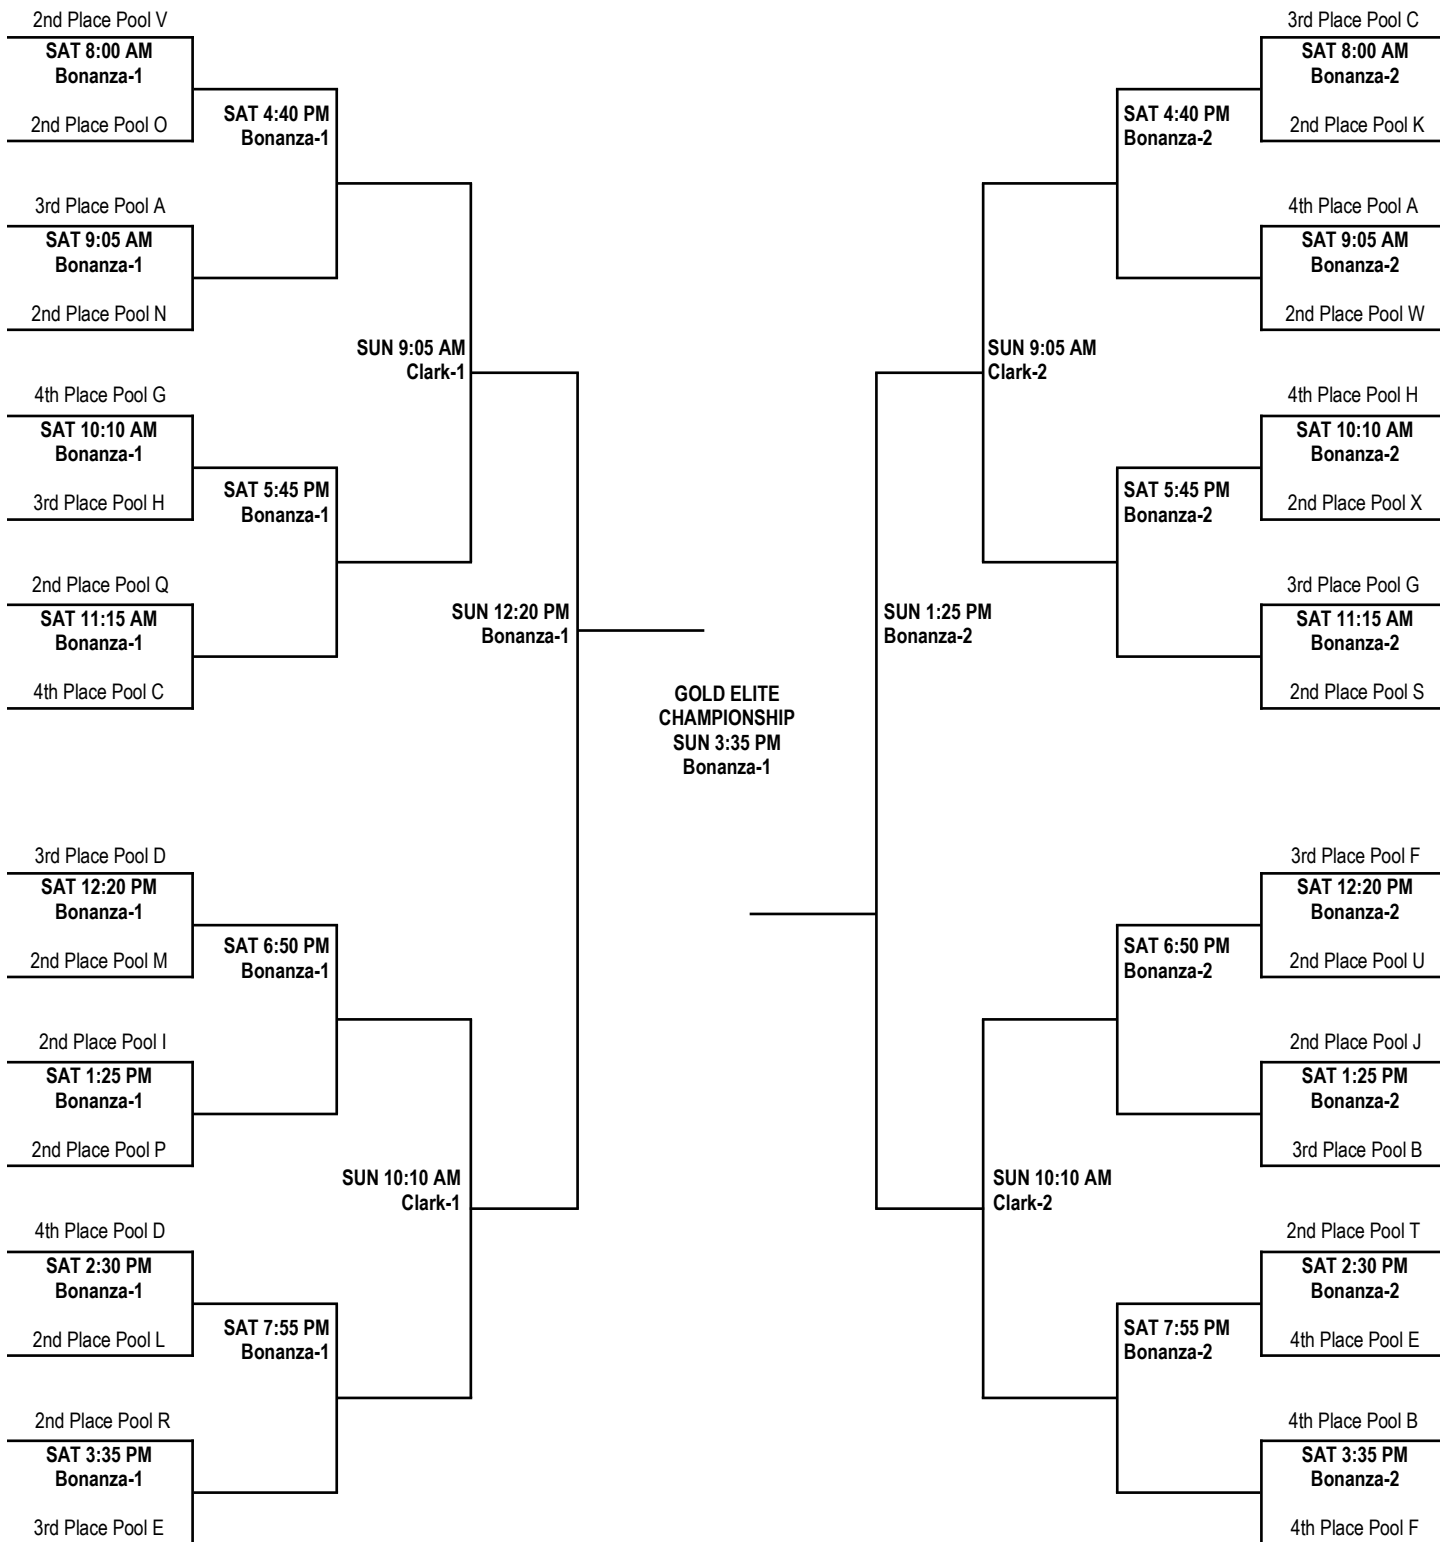

17U BOYS DIVISION GOLD ELITE CHAMPIONSHIP BRACKET