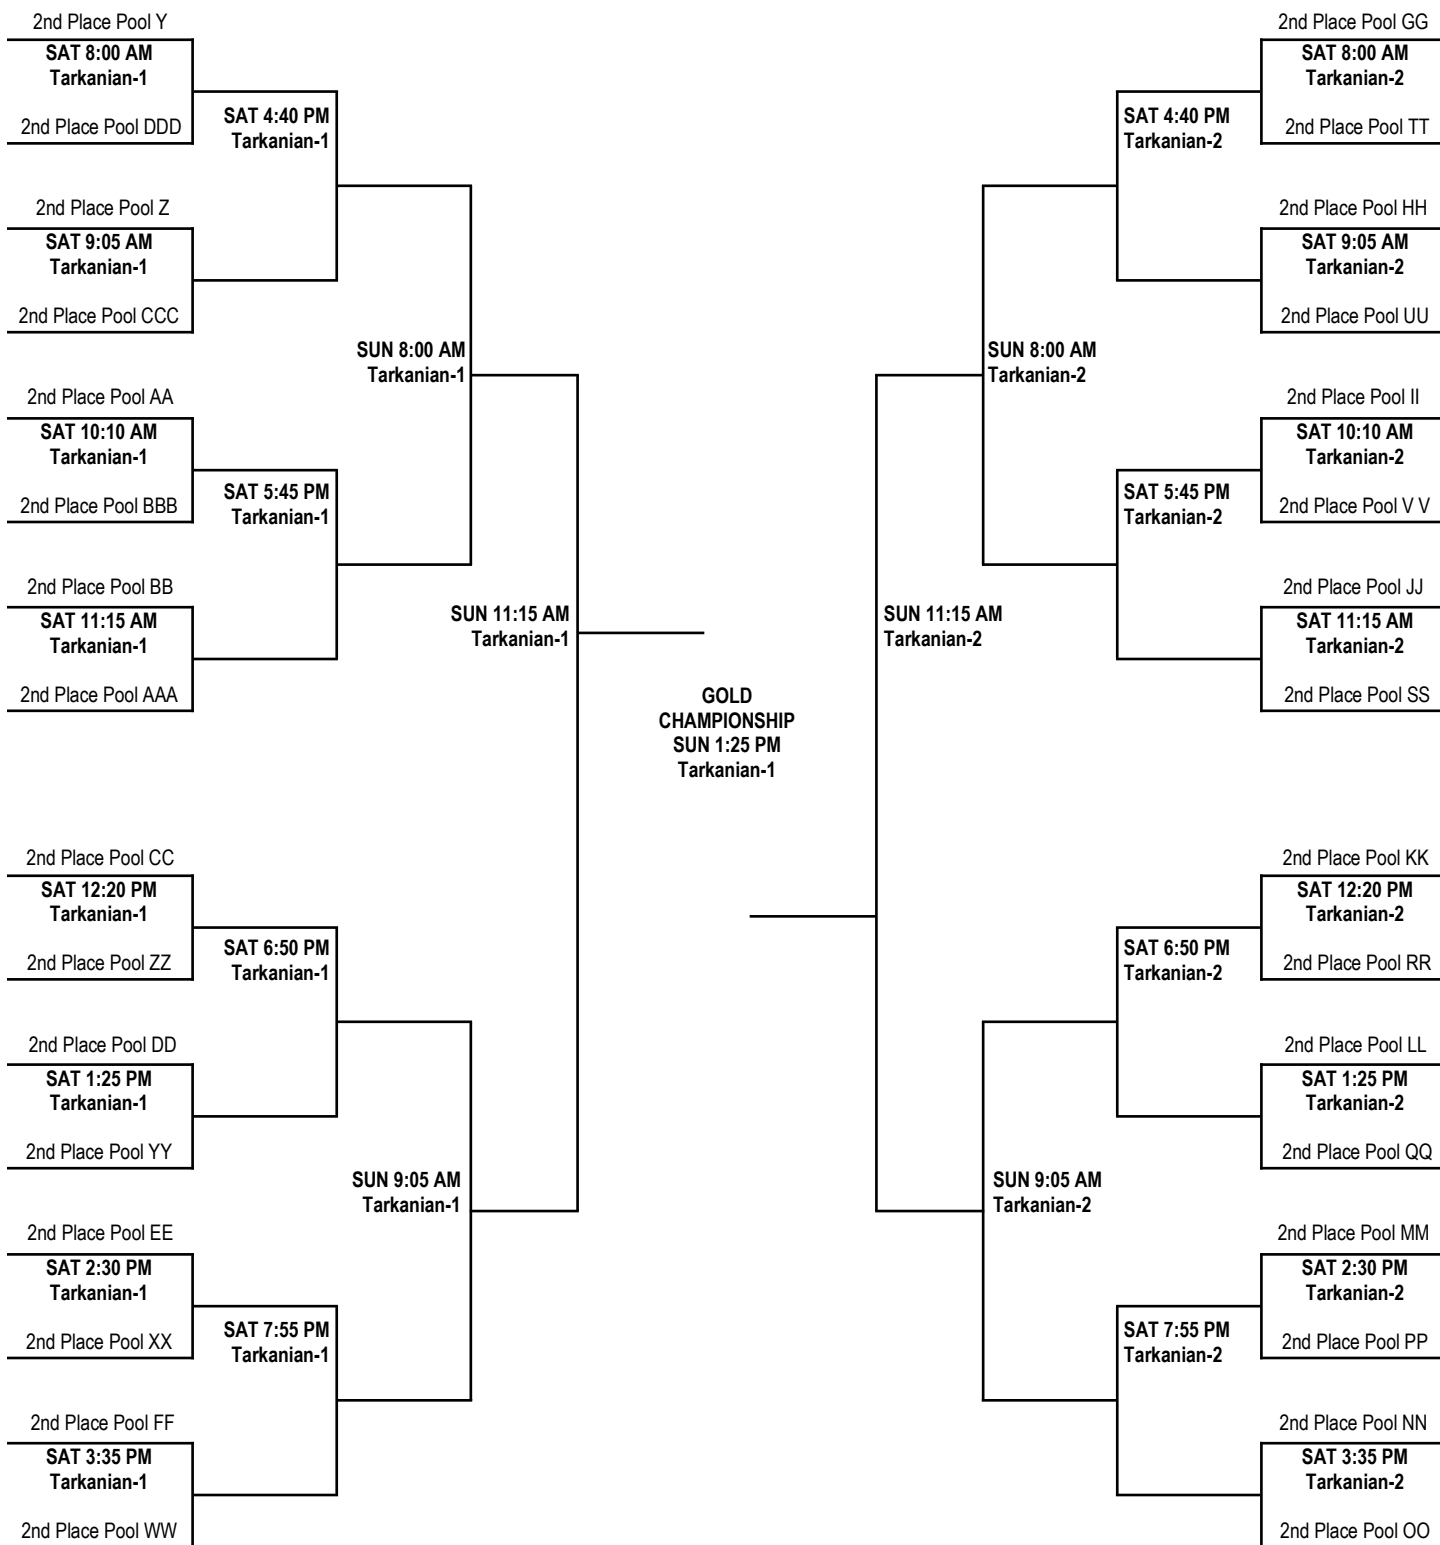

17U BOYS DIVISION GOLD CHAMPIONSHIP BRACKET