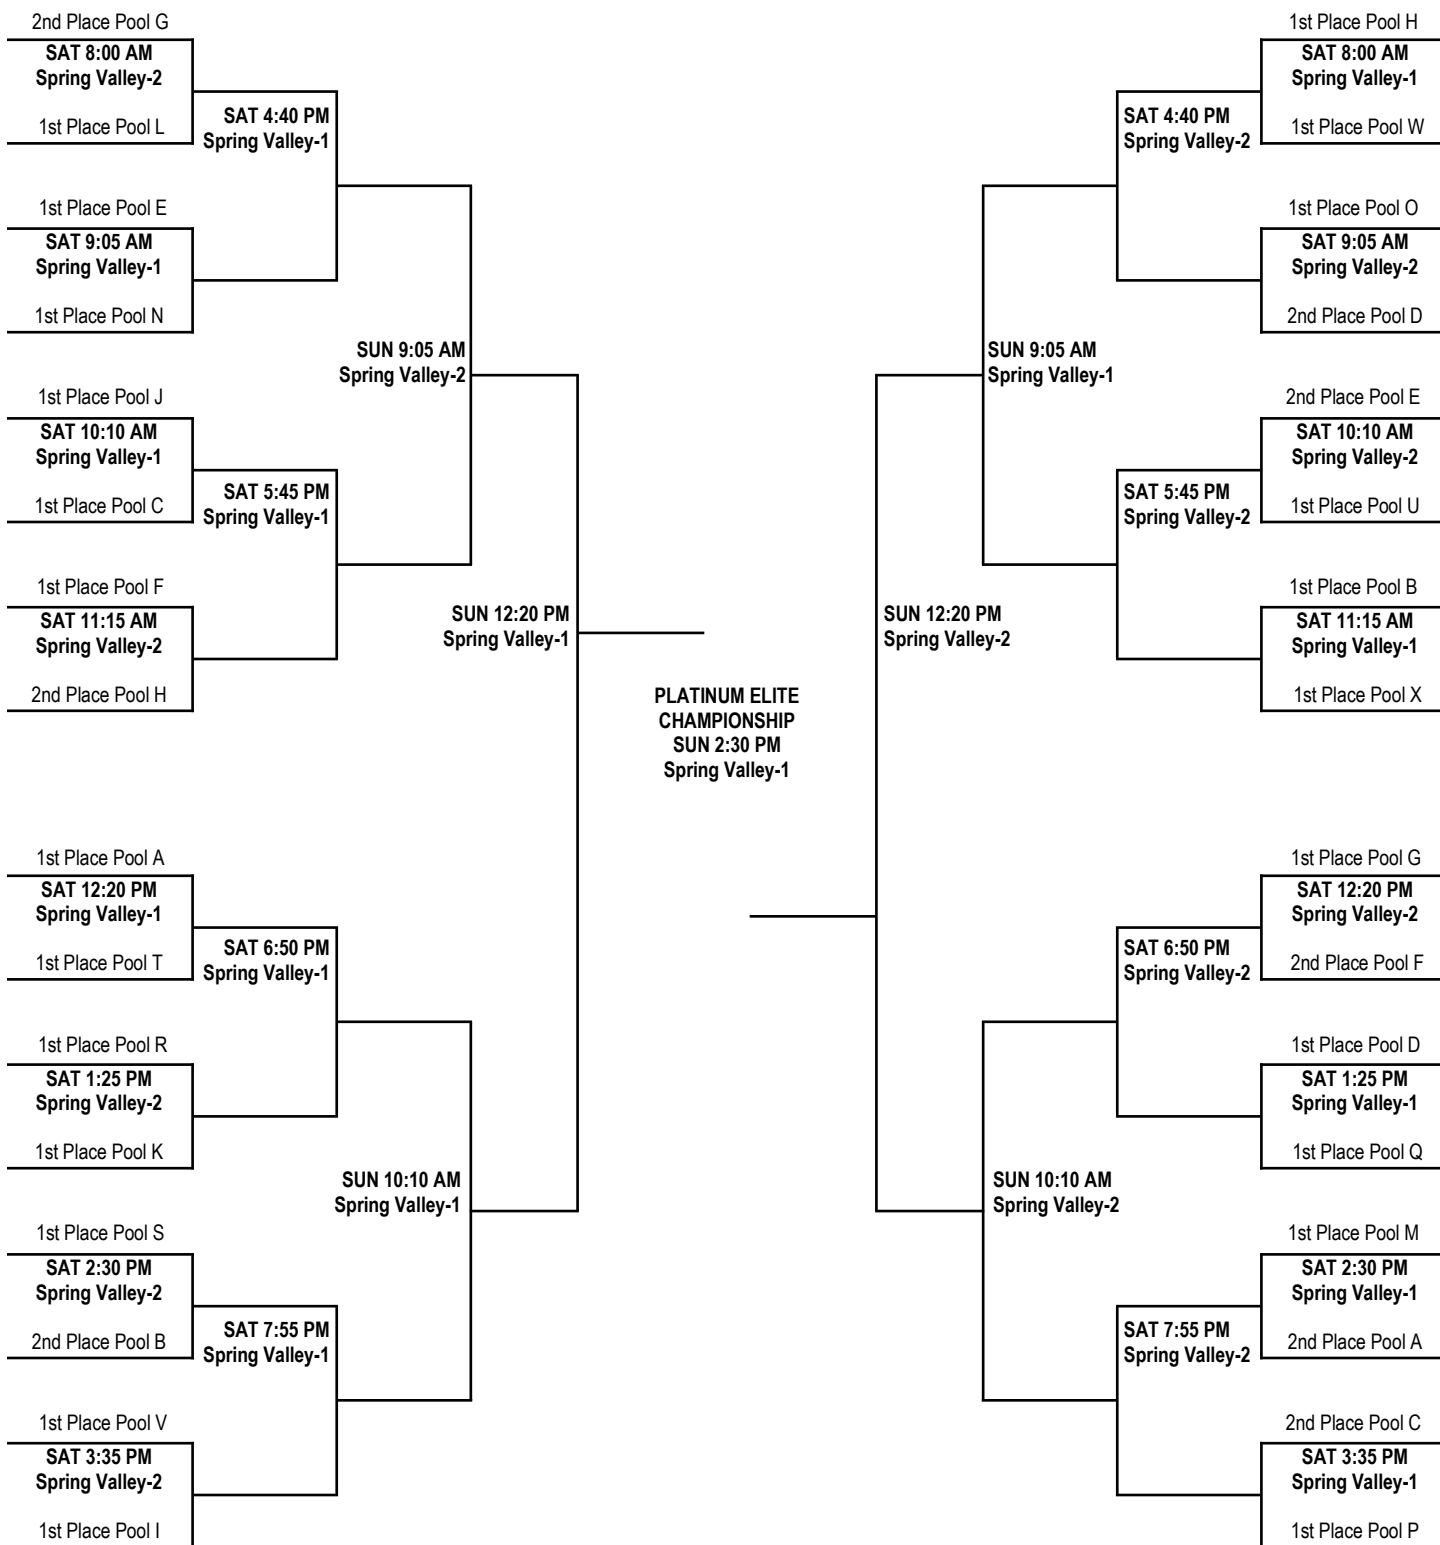

17U BOYS DIVISION PLATINUM ELITE CHAMPIONSHIP BRACKET