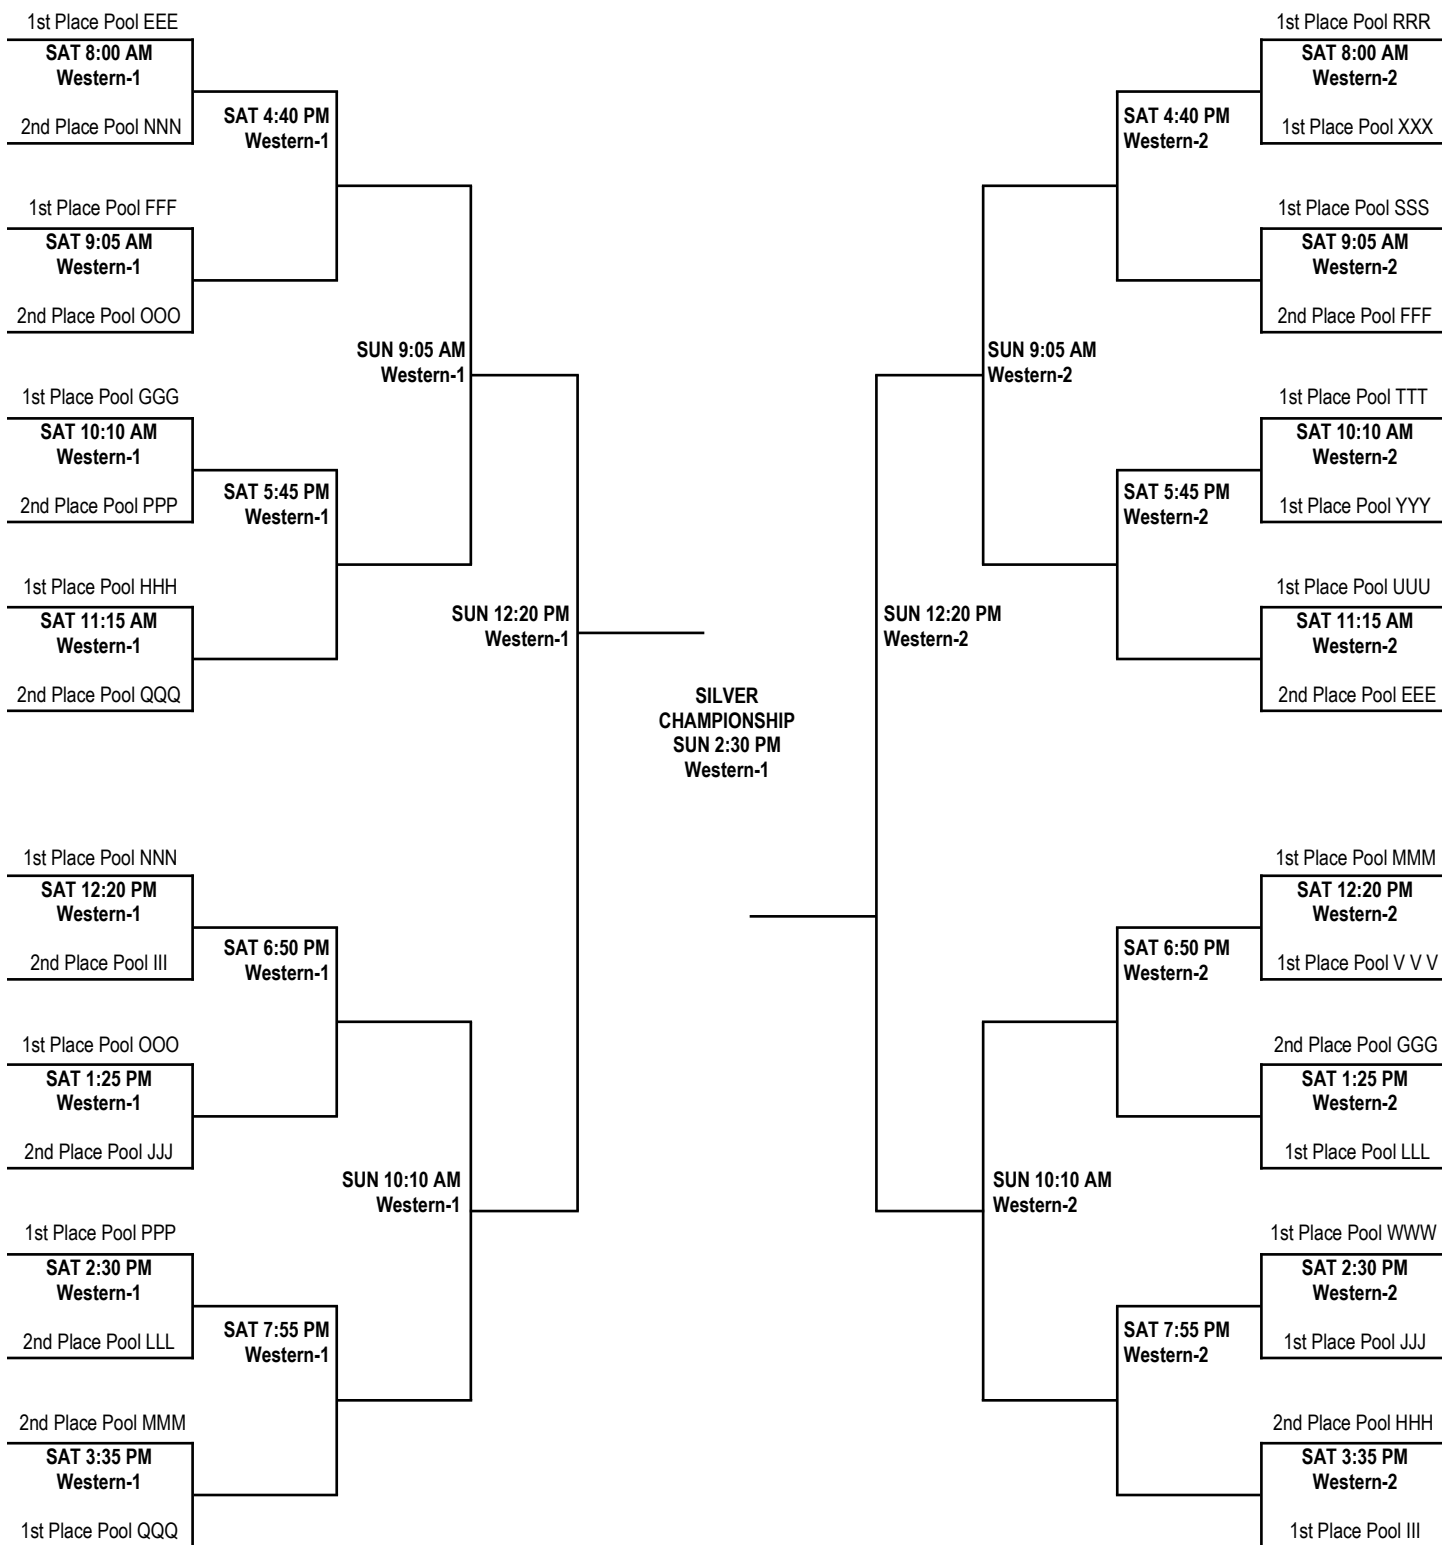

17U BOYS DIVISION SILVER CHAMPIONSHIP BRACKET