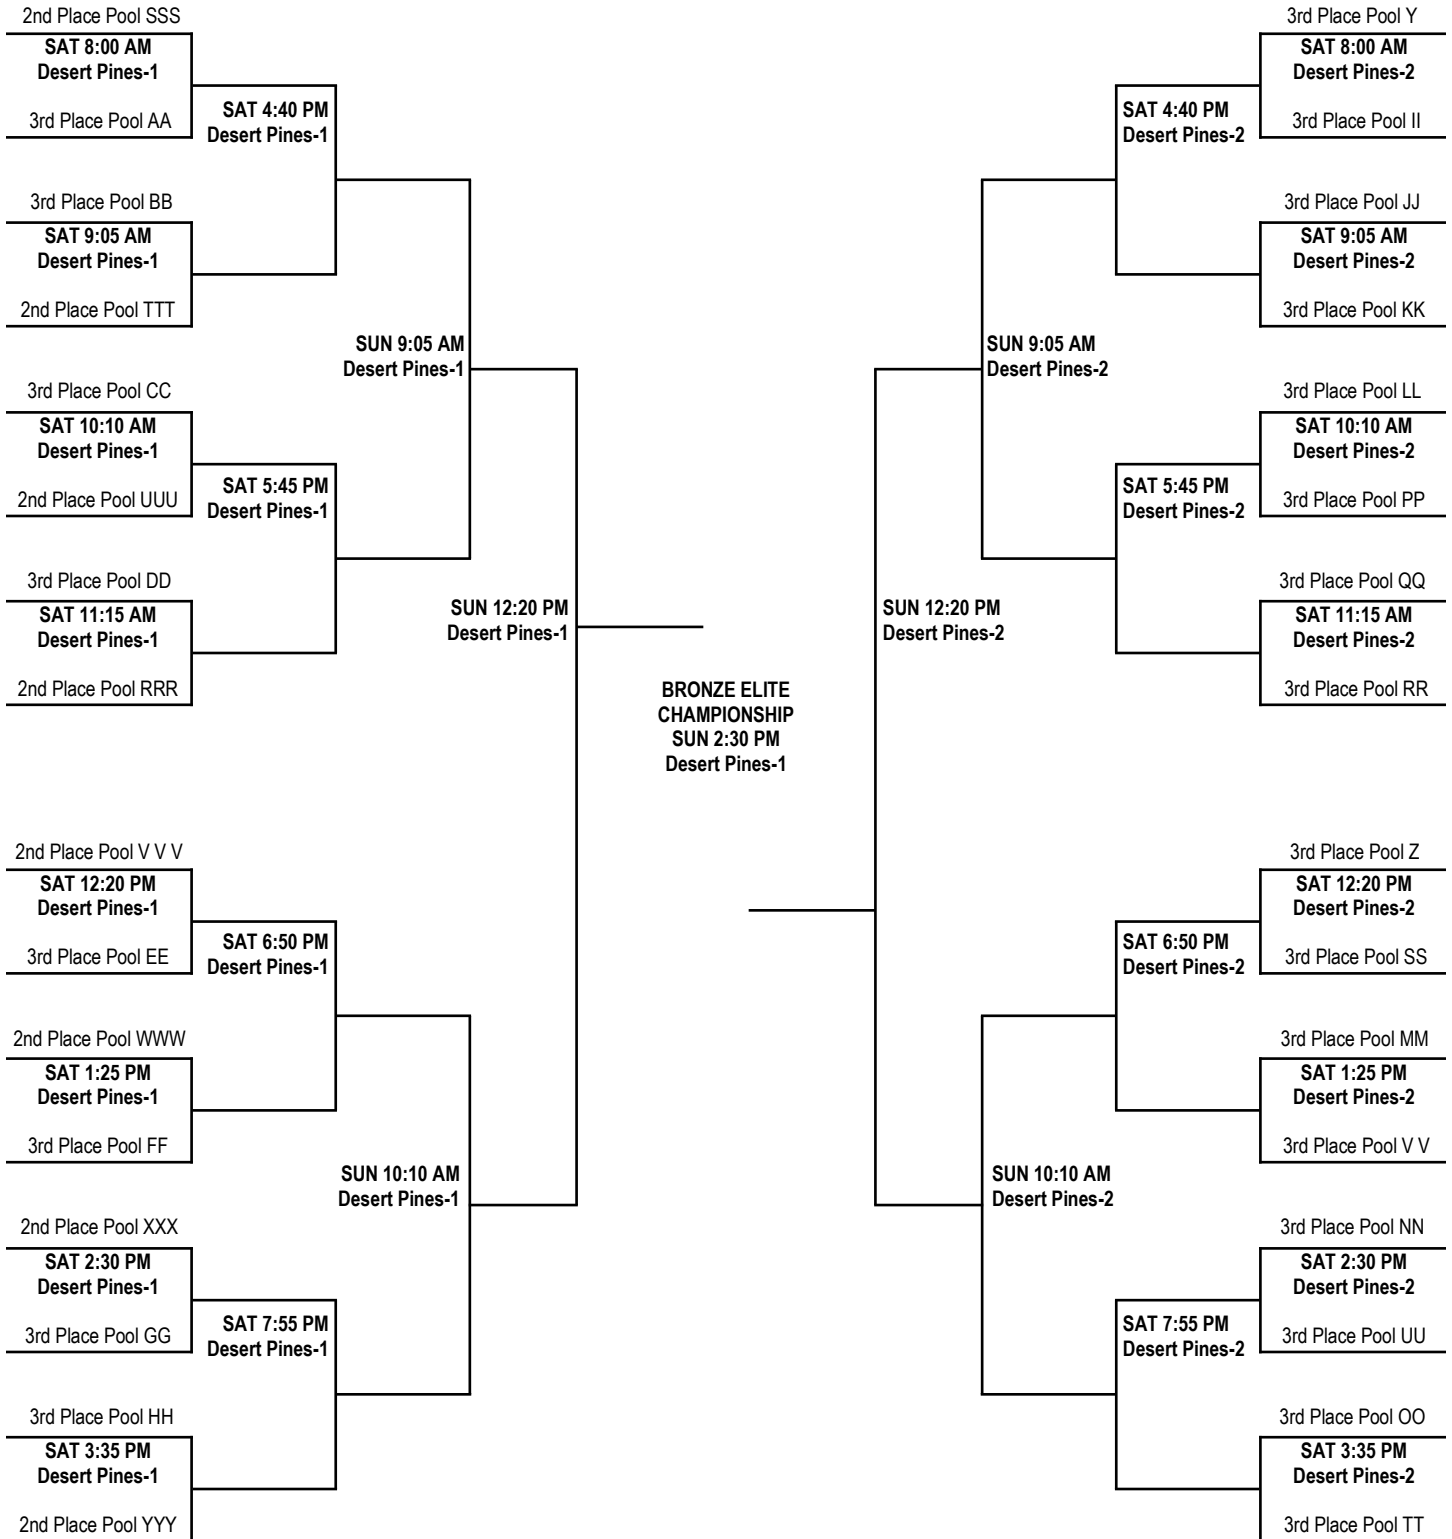

17U BOYS DIVISION BRONZE ELITE CHAMPIONSHIP BRACKET