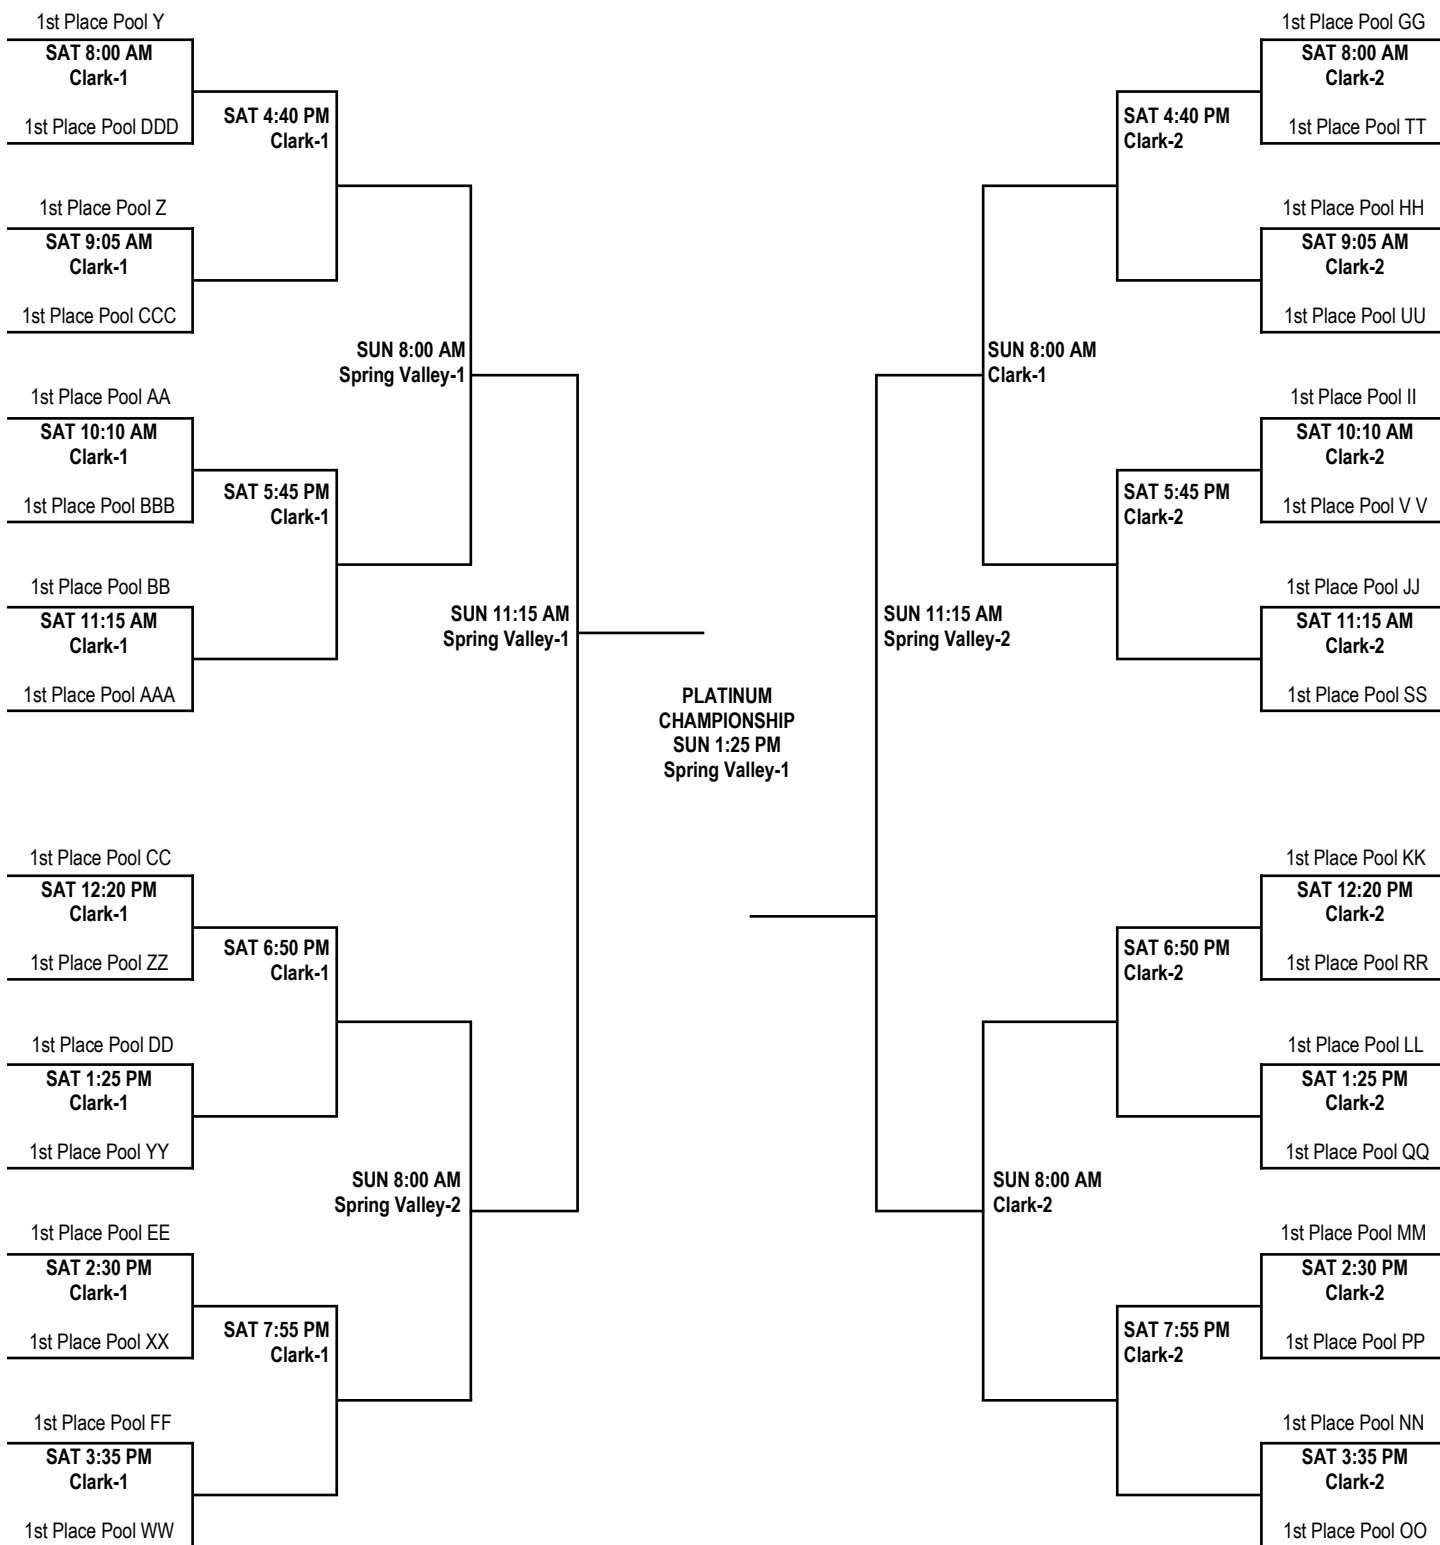

17U BOYS DIVISION PLATINUM CHAMPIONSHIP BRACKET