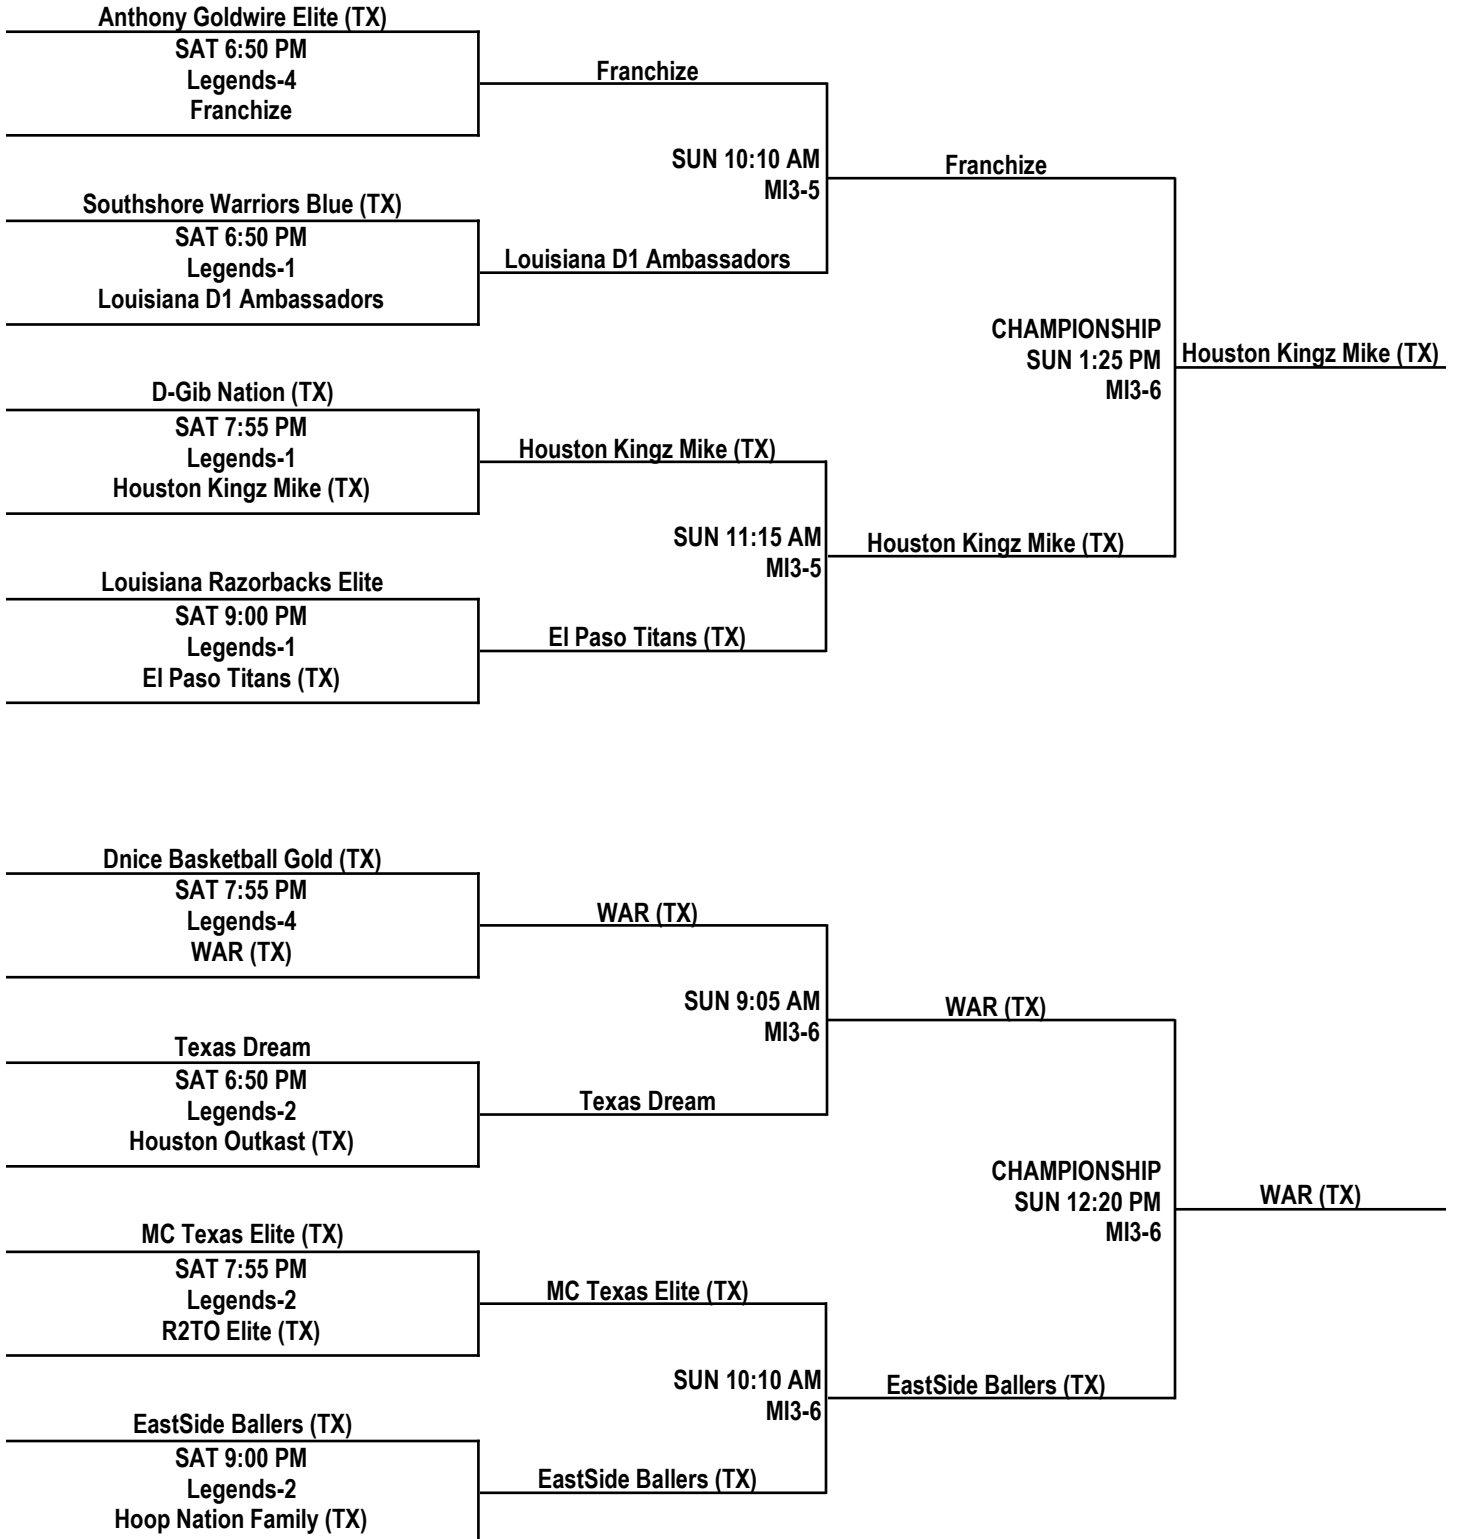

All bracketing is done following NCAA regulations.
Home Team listed on top and wears light colors.

2016 KINGWOOD TOURNAMENT

17U BOYS DIVISION / SILVER BRACKETS

All bracketing is done following NCAA regulations.
Home Team listed on top and wears light colors.