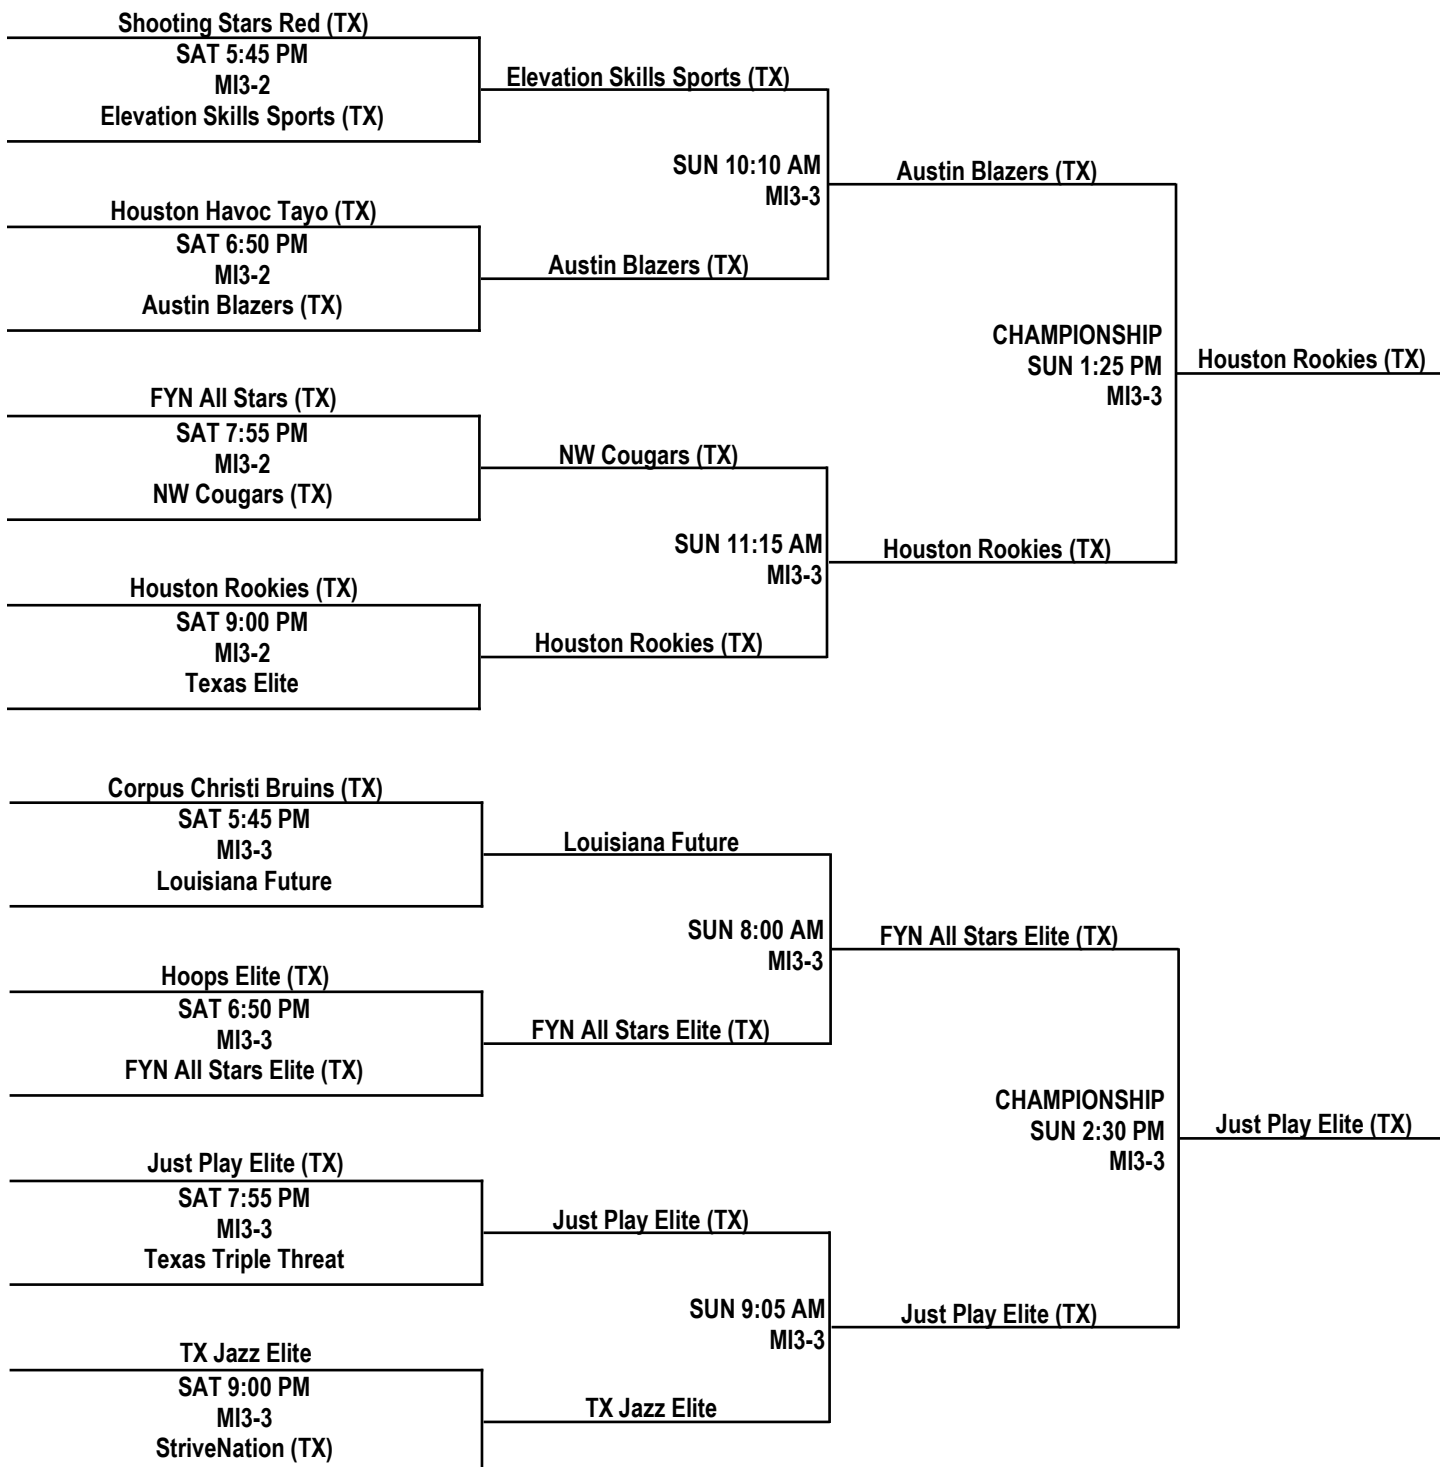

2016 KINGWOOD TOURNAMENT

17U BOYS DIVISION / PLATINUM BRACKETS

All bracketing is done following NCAA regulations.
Home Team listed on top and wears light colors.

2016 KINGWOOD TOURNAMENT

17U BOYS DIVISION / PLATINUM BRACKETS

All bracketing is done following NCAA regulations.
Home Team listed on top and wears light colors.

2016 KINGWOOD TOURNAMENT

17U BOYS DIVISION / PLATINUM BRACKETS

All bracketing is done following NCAA regulations.
Home Team listed on top and wears light colors.