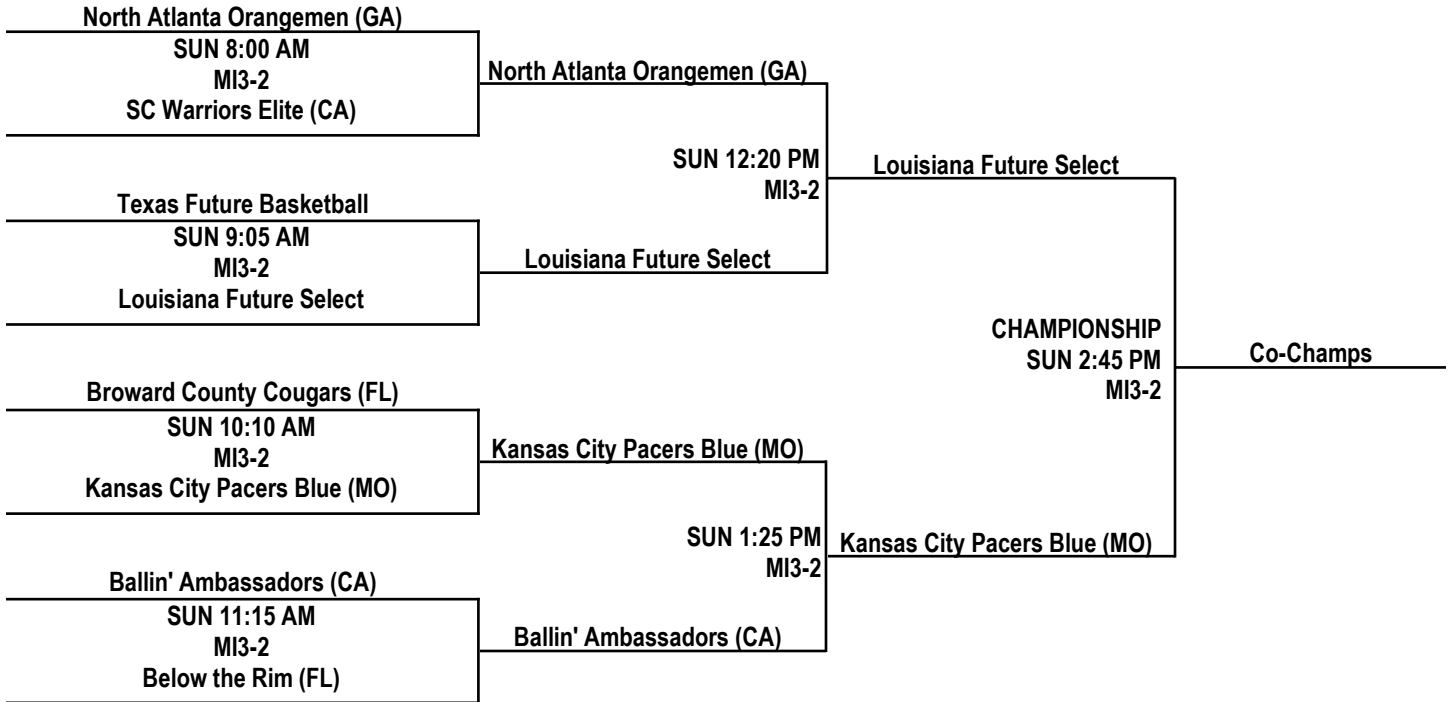

All bracketing is done following NCAA regulations.
Home Team listed on top and wears light colors.

2016 KINGWOOD TOURNAMENT

17U BOYS DIVISION / PLATINUM BRACKETS

All bracketing is done following NCAA regulations.
Home Team listed on top and wears light colors.