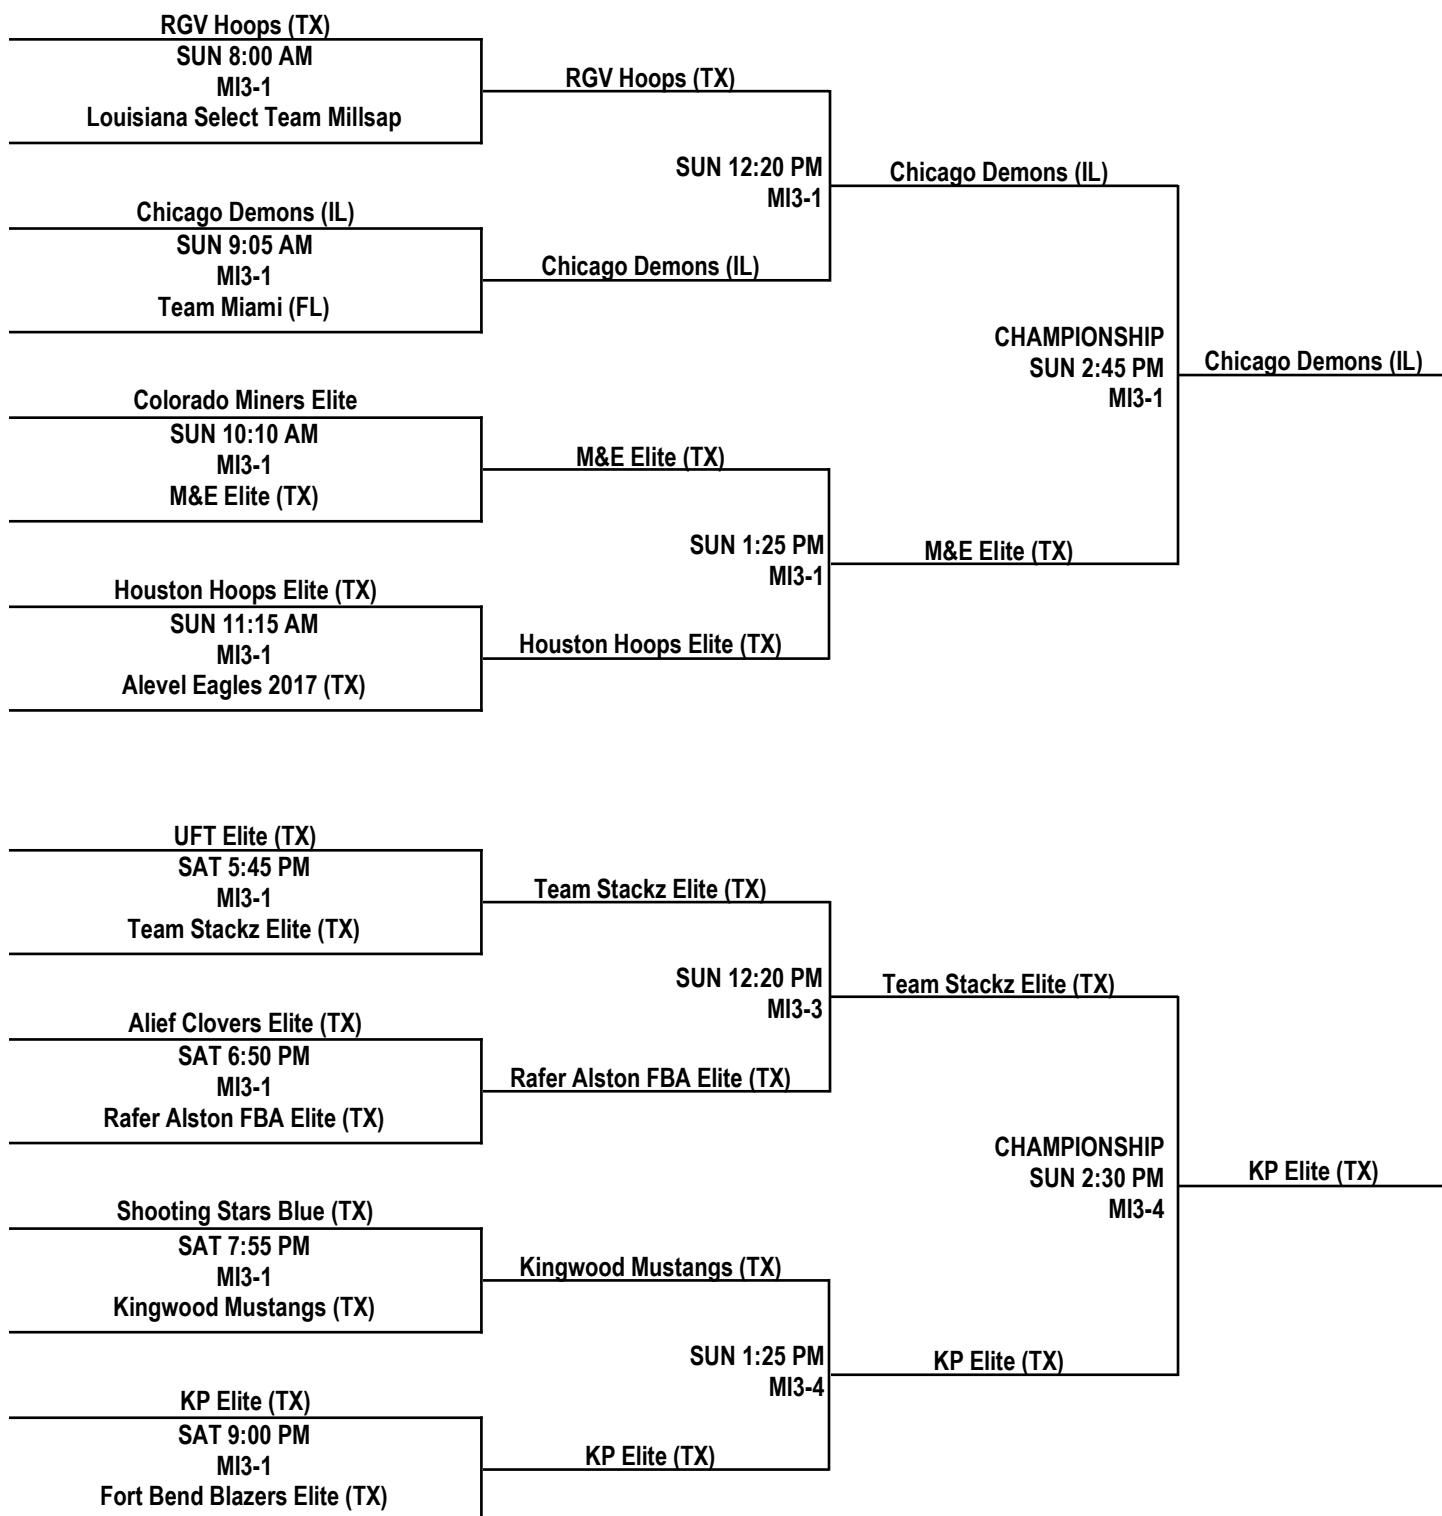

2016 KINGWOOD TOURNAMENT

17U BOYS DIVISION / PLATINUM BRACKETS

All bracketing is done following NCAA regulations.
Home Team listed on top and wears light colors.