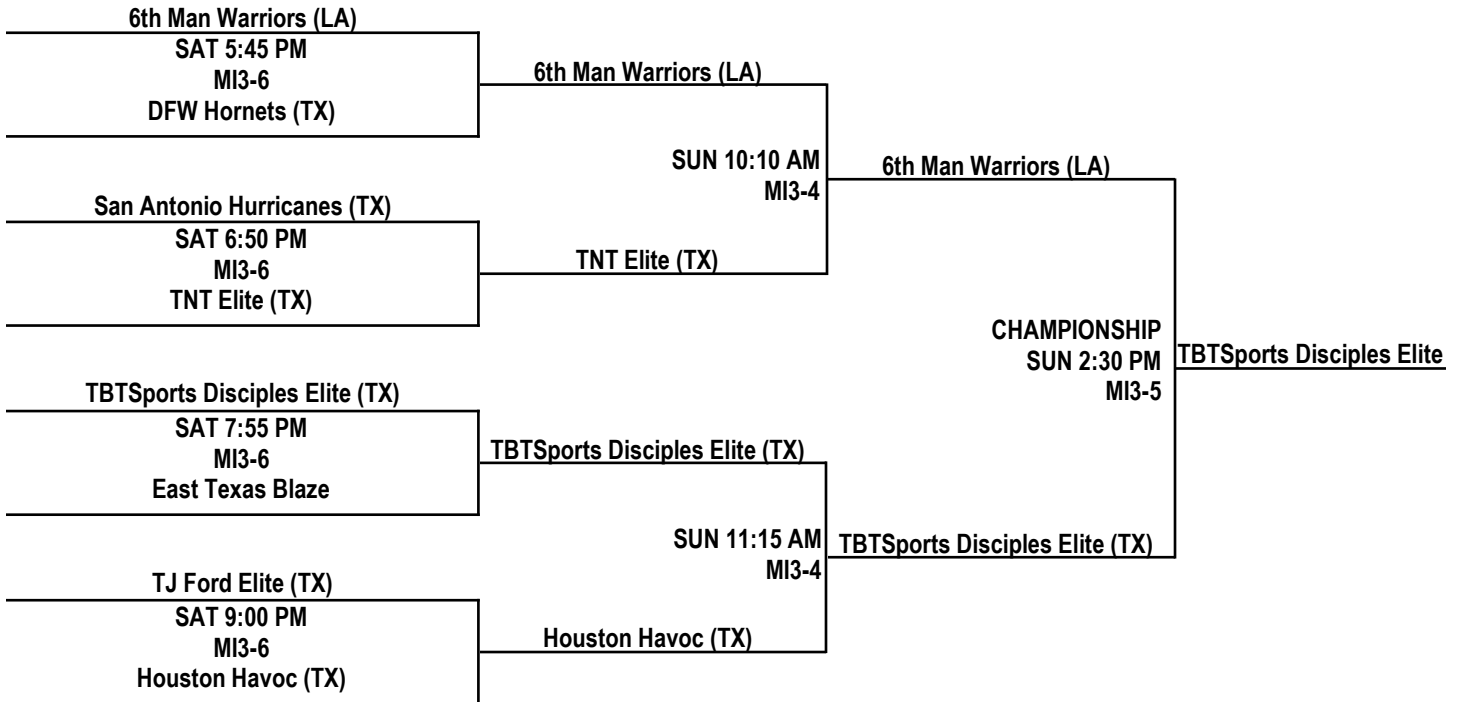

All bracketing is done following NCAA regulations.
Home Team listed on top and wears light colors.

2016 KINGWOOD TOURNAMENT

17U BOYS DIVISION / PLATINUM BRACKETS

All bracketing is done following NCAA regulations.
Home Team listed on top and wears light colors.

2016 KINGWOOD TOURNAMENT

17U BOYS DIVISION / GOLD BRACKETS

All bracketing is done following NCAA regulations.
Home Team listed on top and wears light colors.

2016 KINGWOOD TOURNAMENT

17U BOYS DIVISION / GOLD BRACKETS

All bracketing is done following NCAA regulations.
Home Team listed on top and wears light colors.

2016 KINGWOOD TOURNAMENT

17U BOYS DIVISION / SILVER BRACKETS

All bracketing is done following NCAA regulations.
Home Team listed on top and wears light colors.