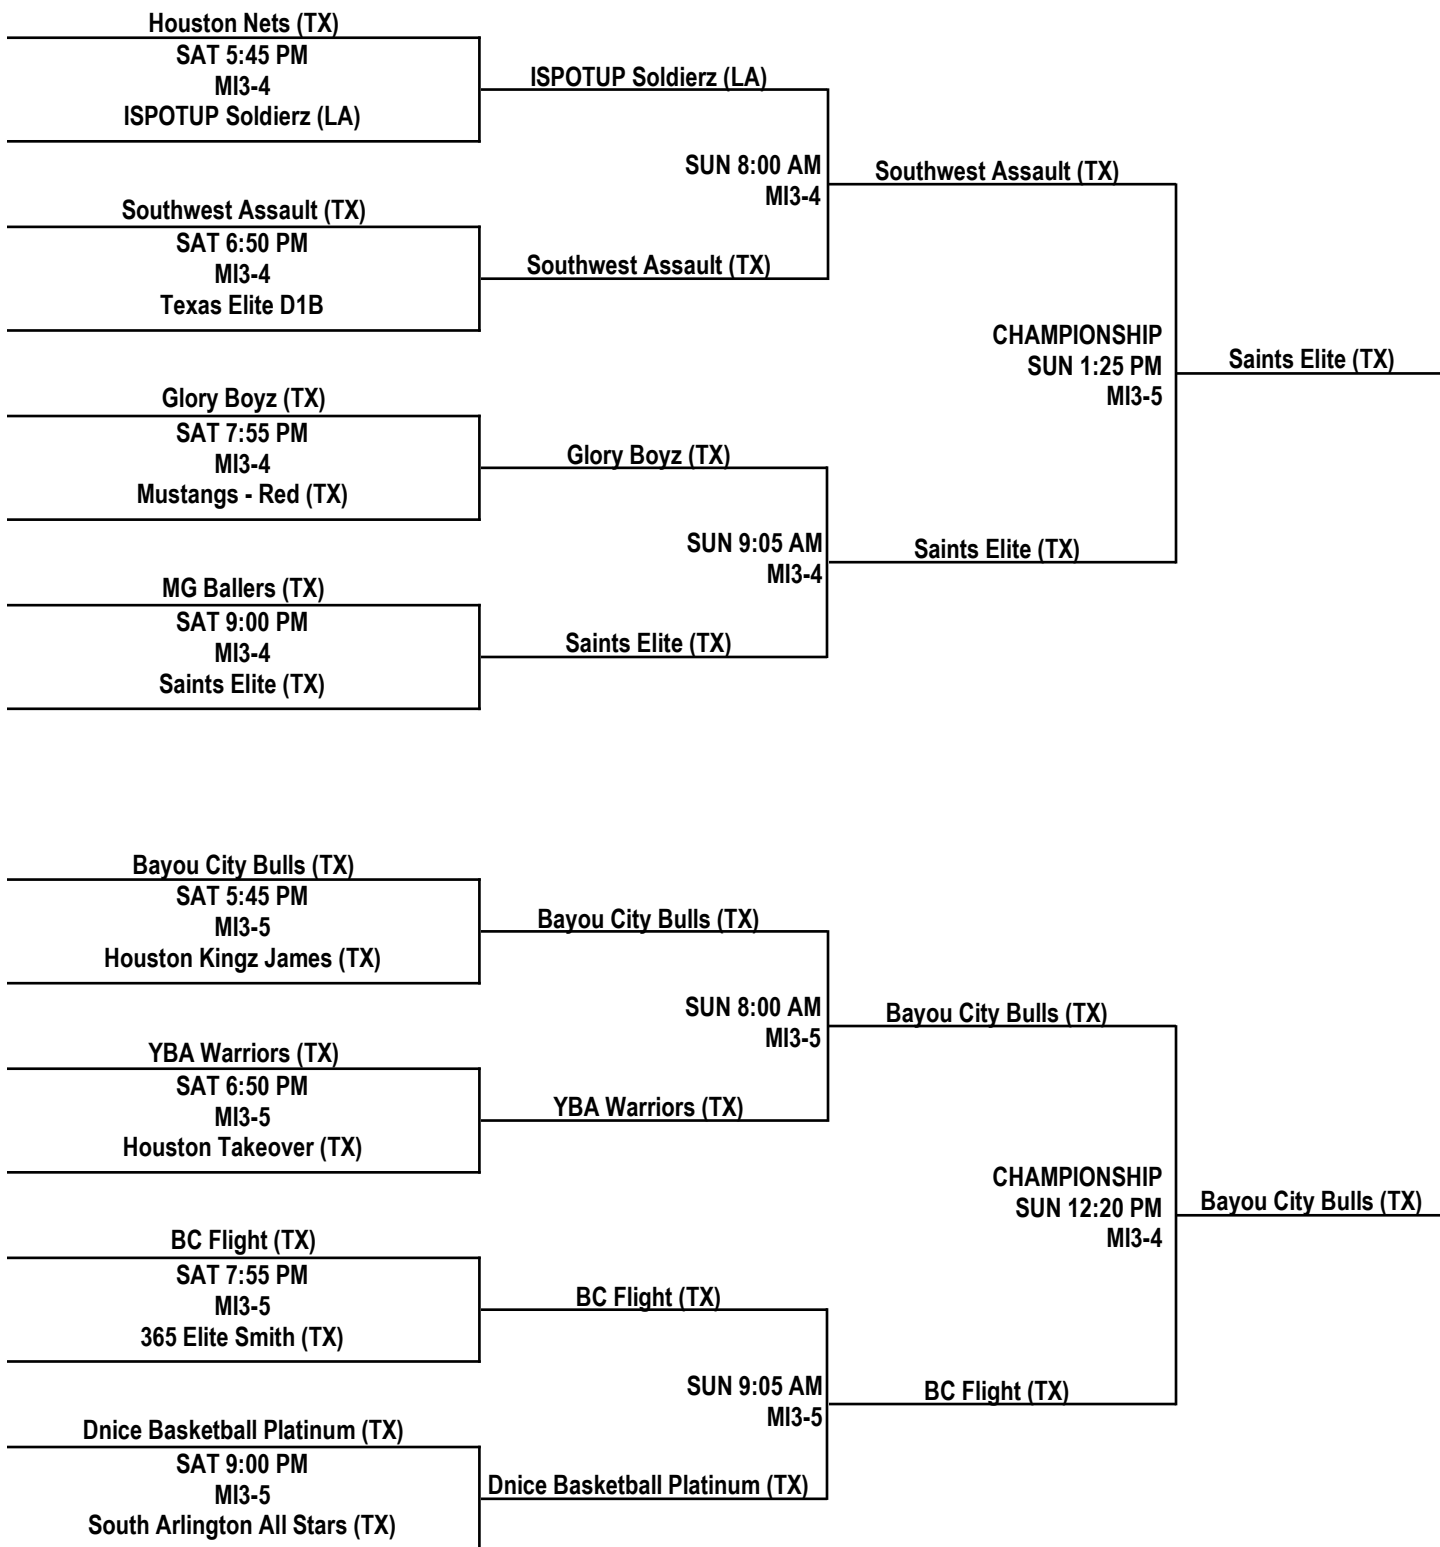

2016 KINGWOOD TOURNAMENT

17U BOYS DIVISION / GOLD BRACKETS

All bracketing is done following NCAA regulations.
Home Team listed on top and wears light colors.