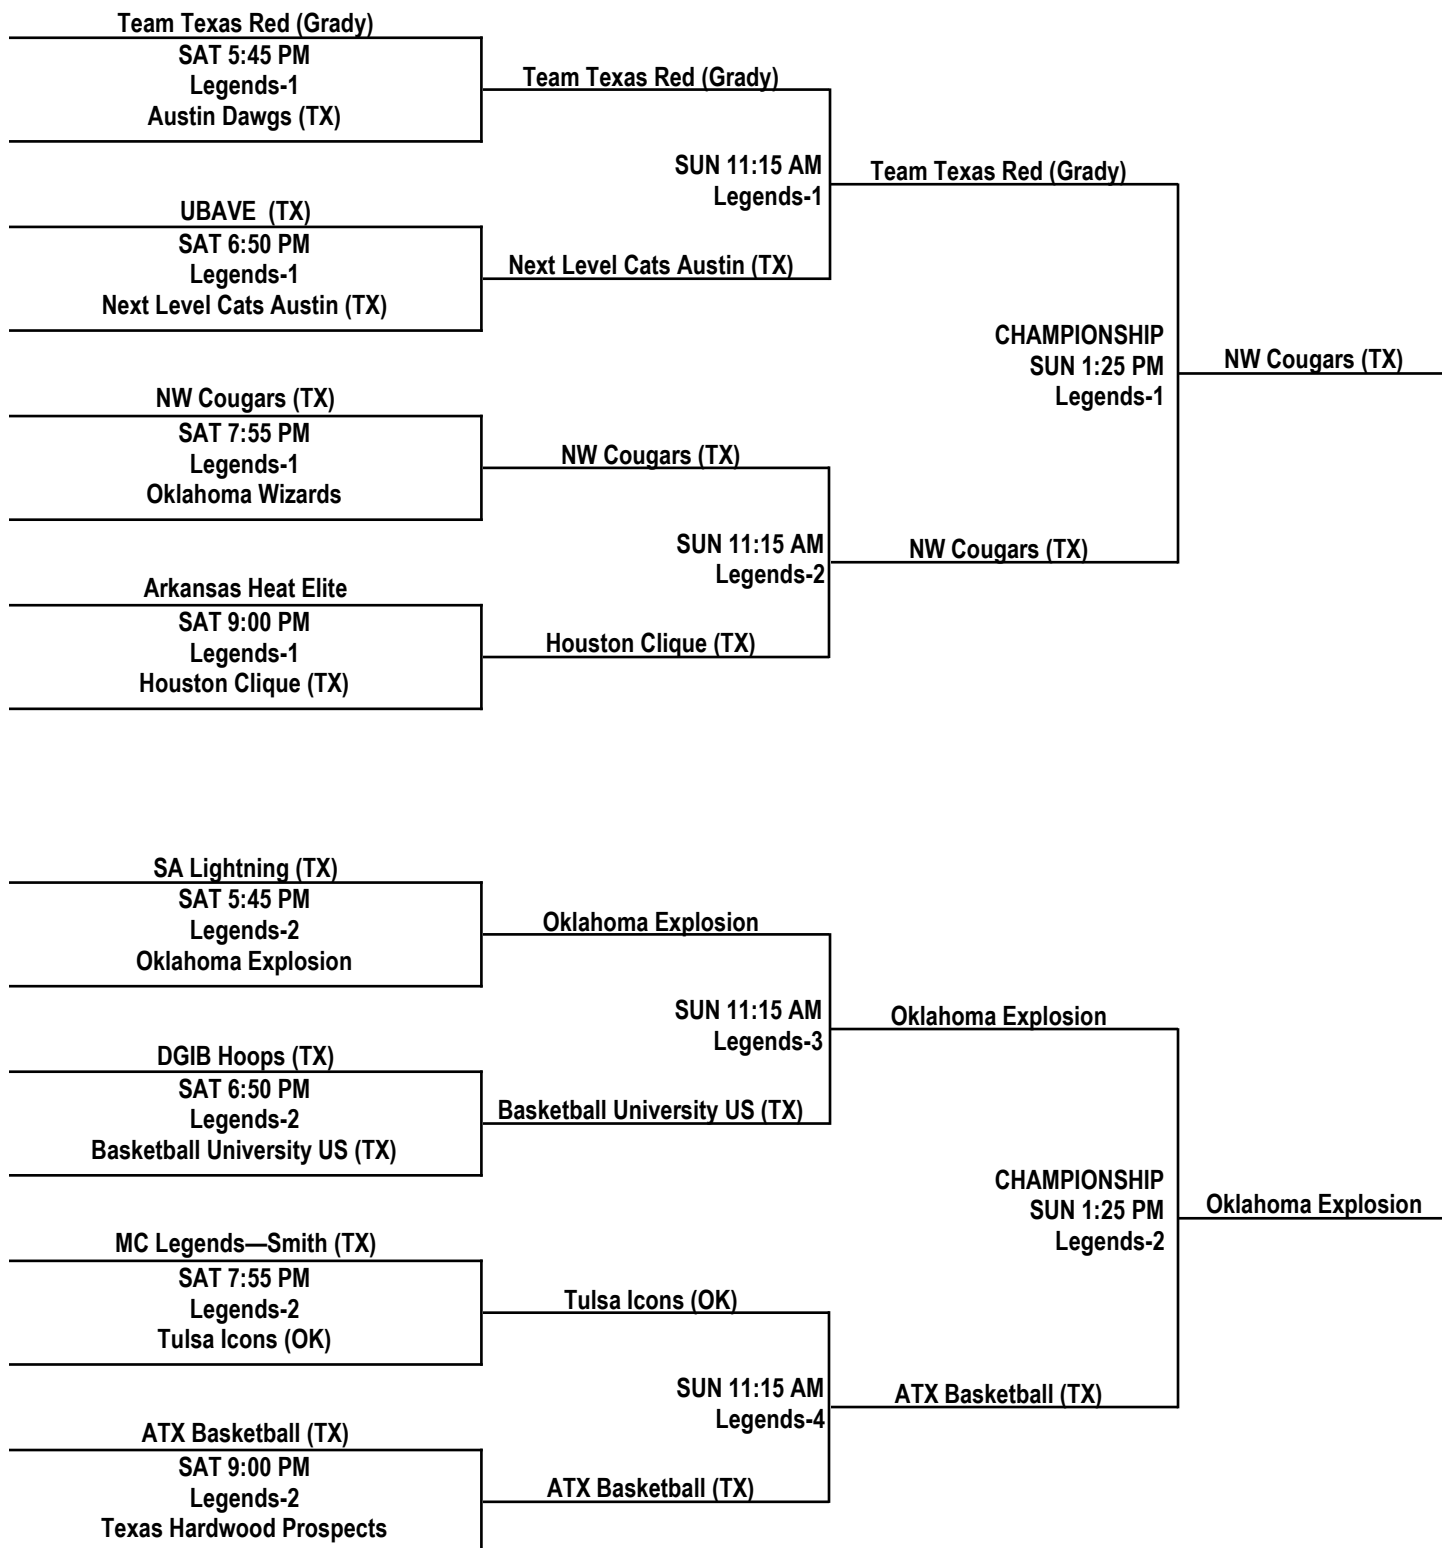

2014 KINGWOOD TOURNAMENT

17U BOYS DIVISION / BRACKETS

All Brackets are Platinum. Bracketing is done following NCAA regulations.
Home Team listed on top and wears light colors.