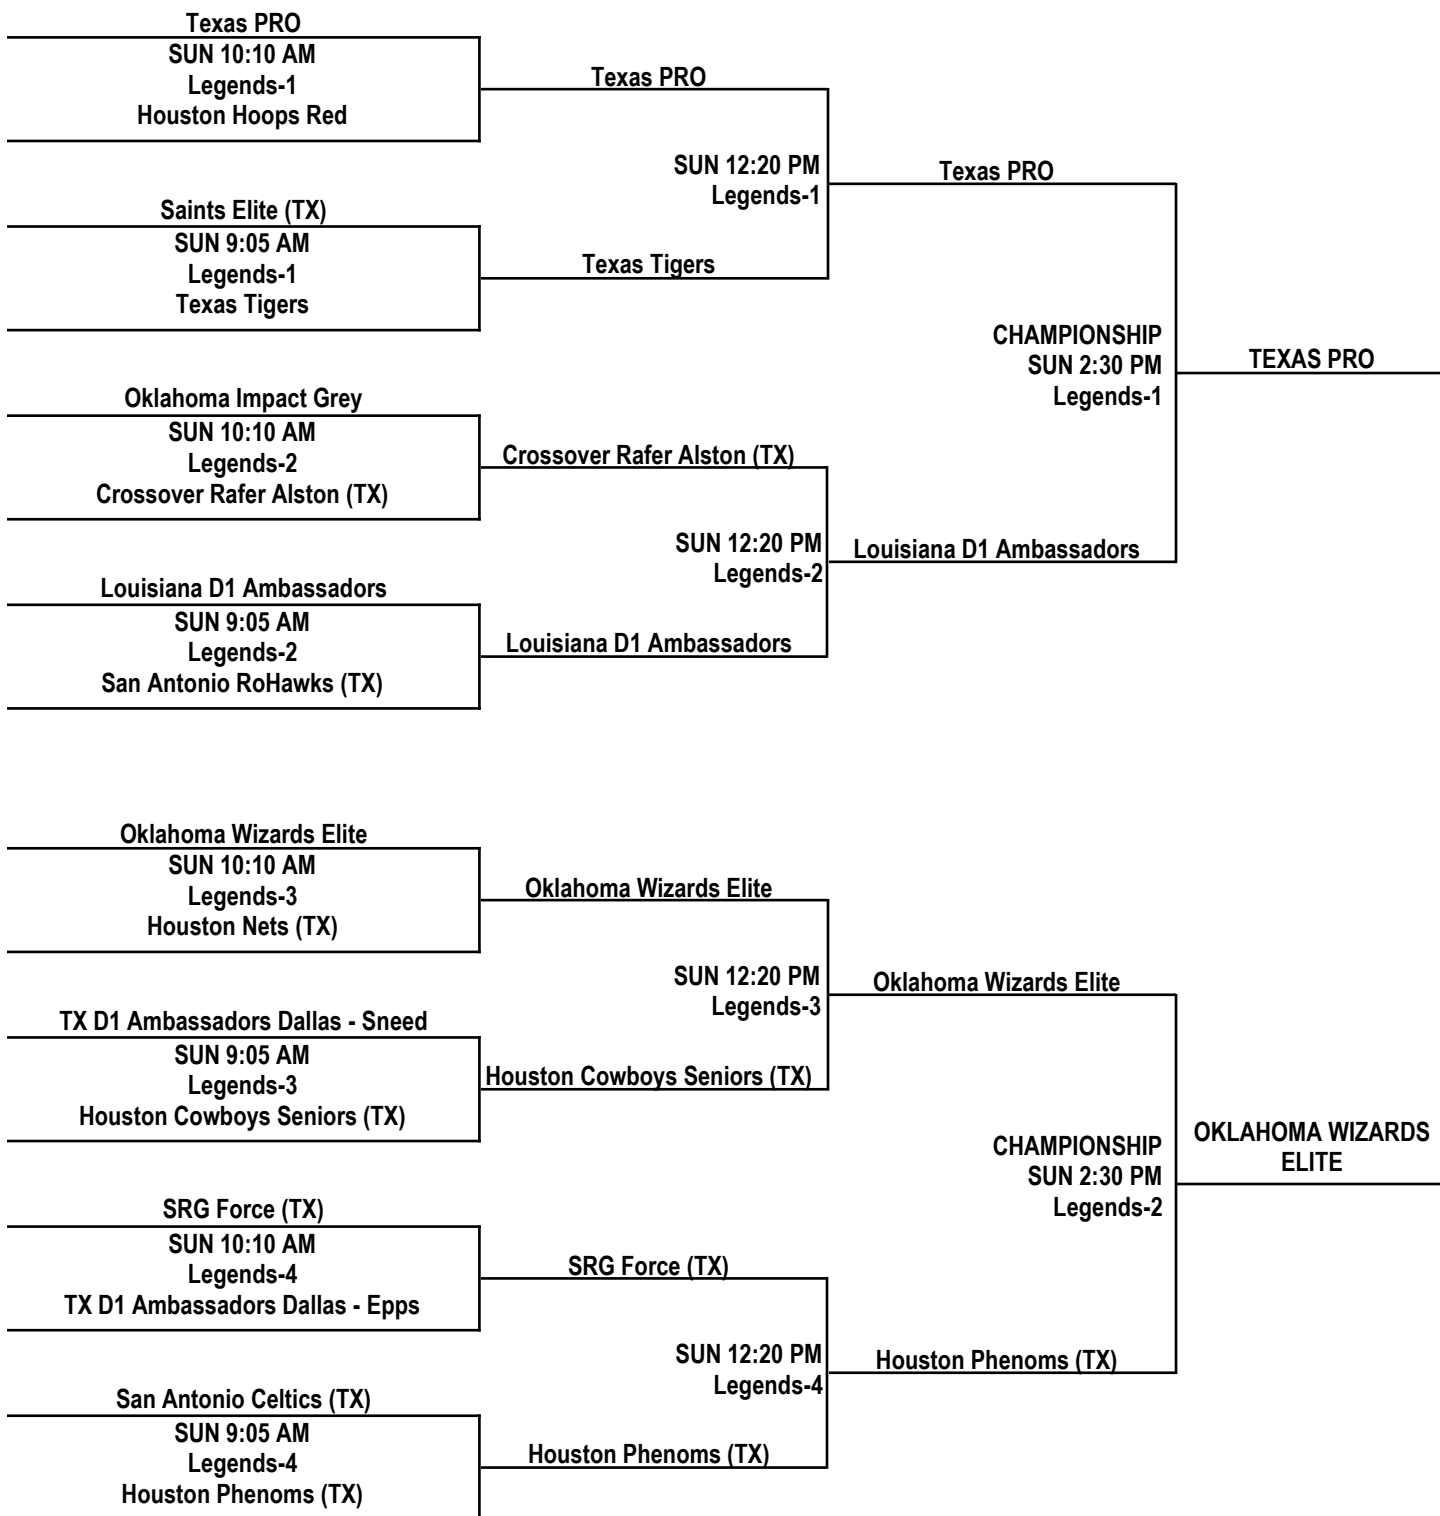

2014 KINGWOOD TOURNAMENT

17U BOYS DIVISION / BRACKETS

All Brackets are Platinum. Bracketing is done following NCAA regulations.
Home Team listed on top and wears light colors.