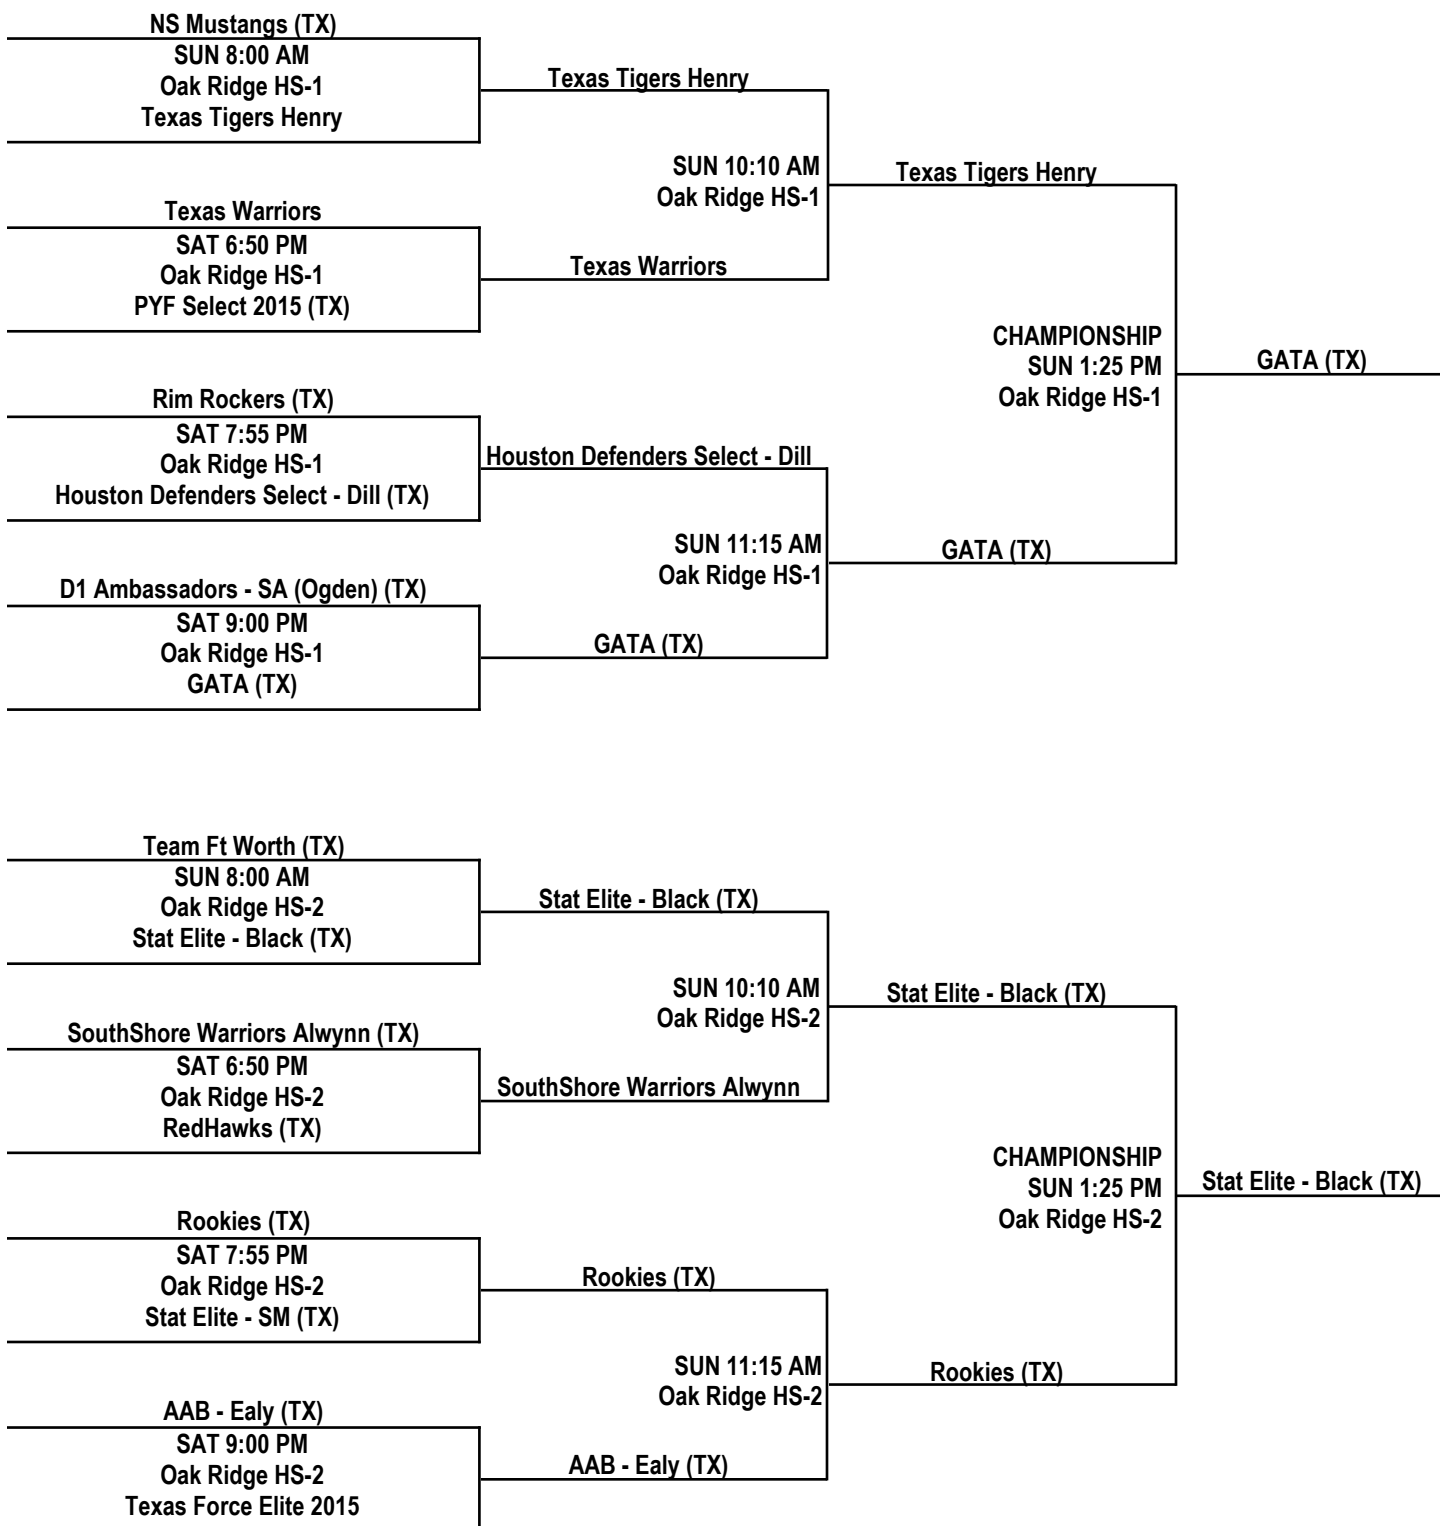

All Brackets are Platinum. Bracketing is done following NCAA regulations.
Home Team listed on top and wears light colors.

2014 KINGWOOD TOURNAMENT

17U BOYS DIVISION / BRACKETS

All Brackets are Platinum. Bracketing is done following NCAA regulations.
Home Team listed on top and wears light colors.