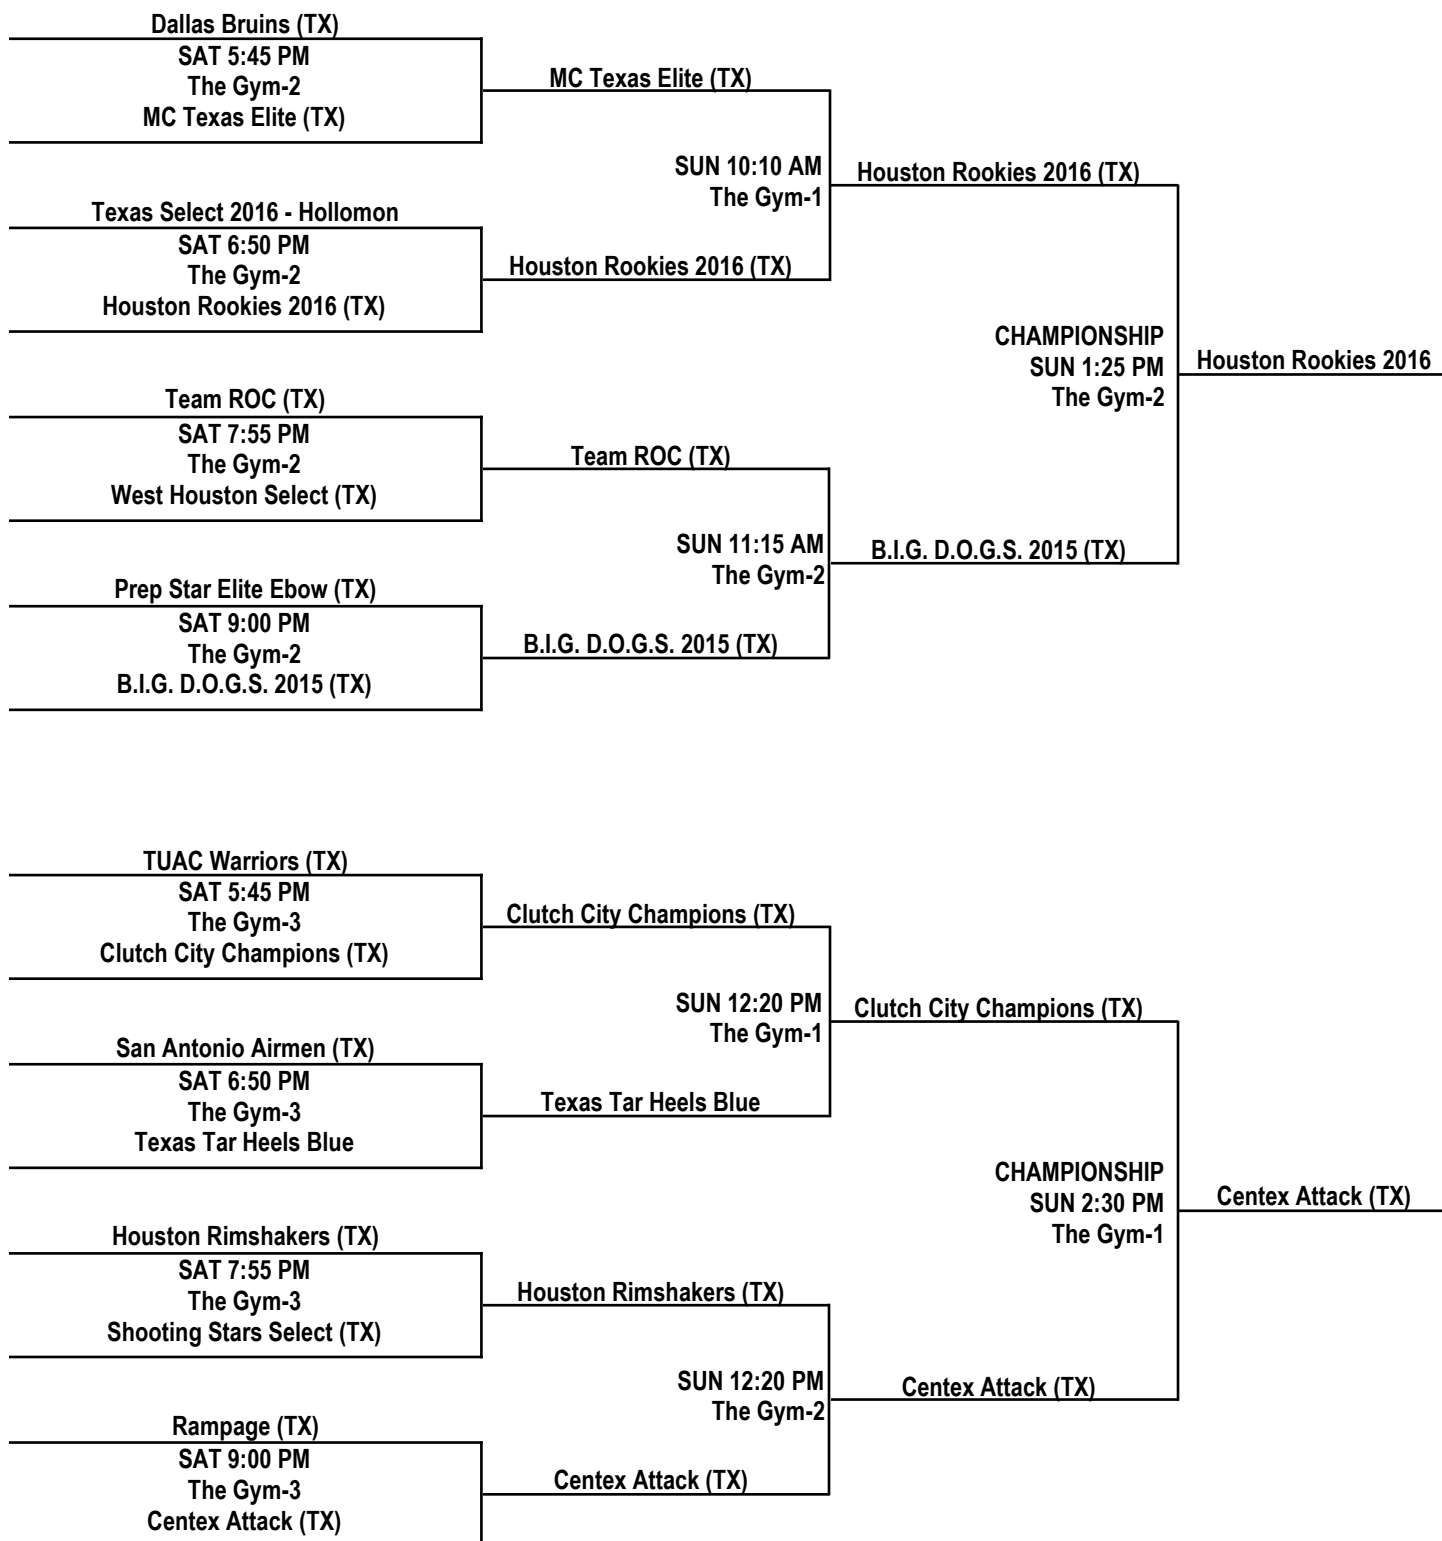

2014 KINGWOOD TOURNAMENT

17U BOYS DIVISION / BRACKETS

All Brackets are Platinum. Bracketing is done following NCAA regulations.
Home Team listed on top and wears light colors.