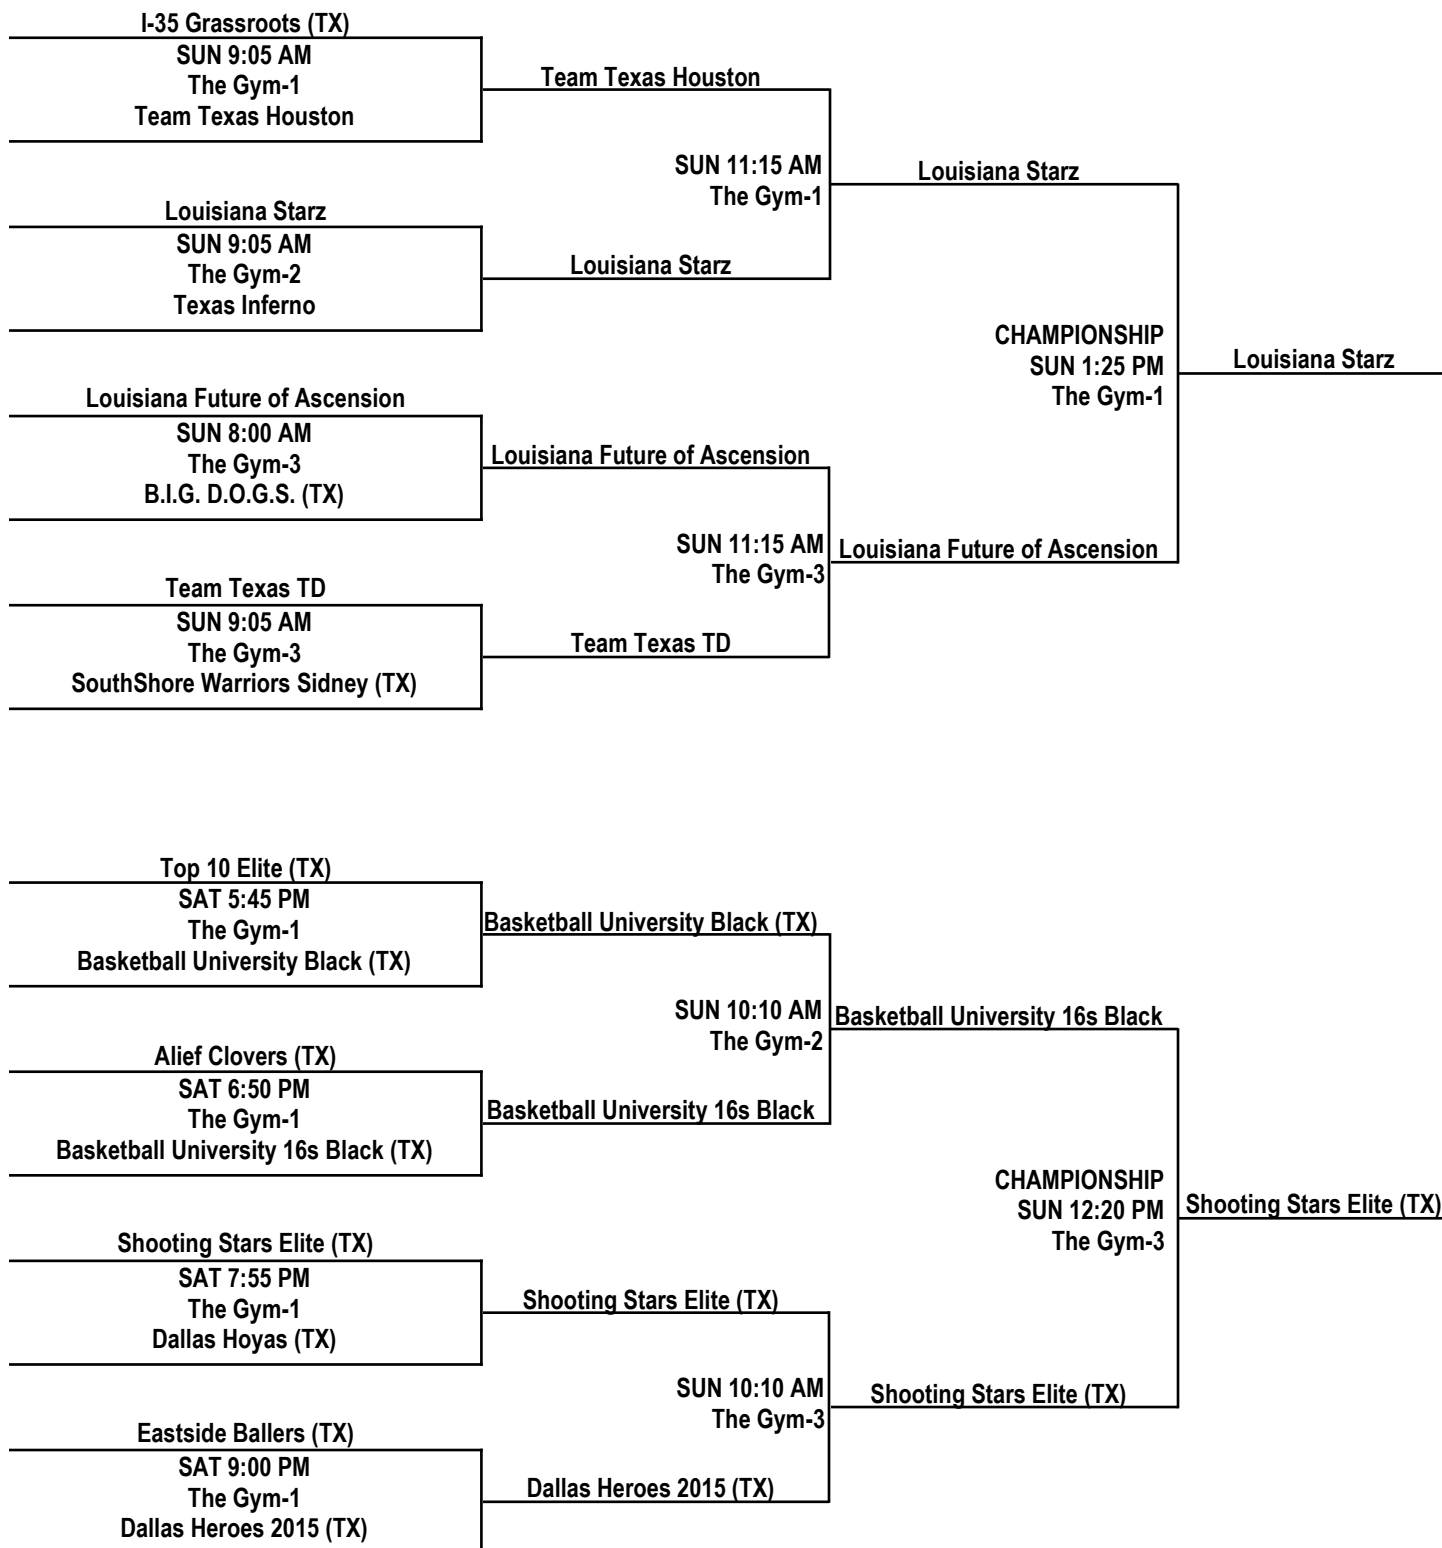

All Brackets are Platinum. Bracketing is done following NCAA regulations.
Home Team listed on top and wears light colors.

2014 KINGWOOD TOURNAMENT

17U BOYS DIVISION / BRACKETS

All Brackets are Platinum. Bracketing is done following NCAA regulations.
Home Team listed on top and wears light colors.