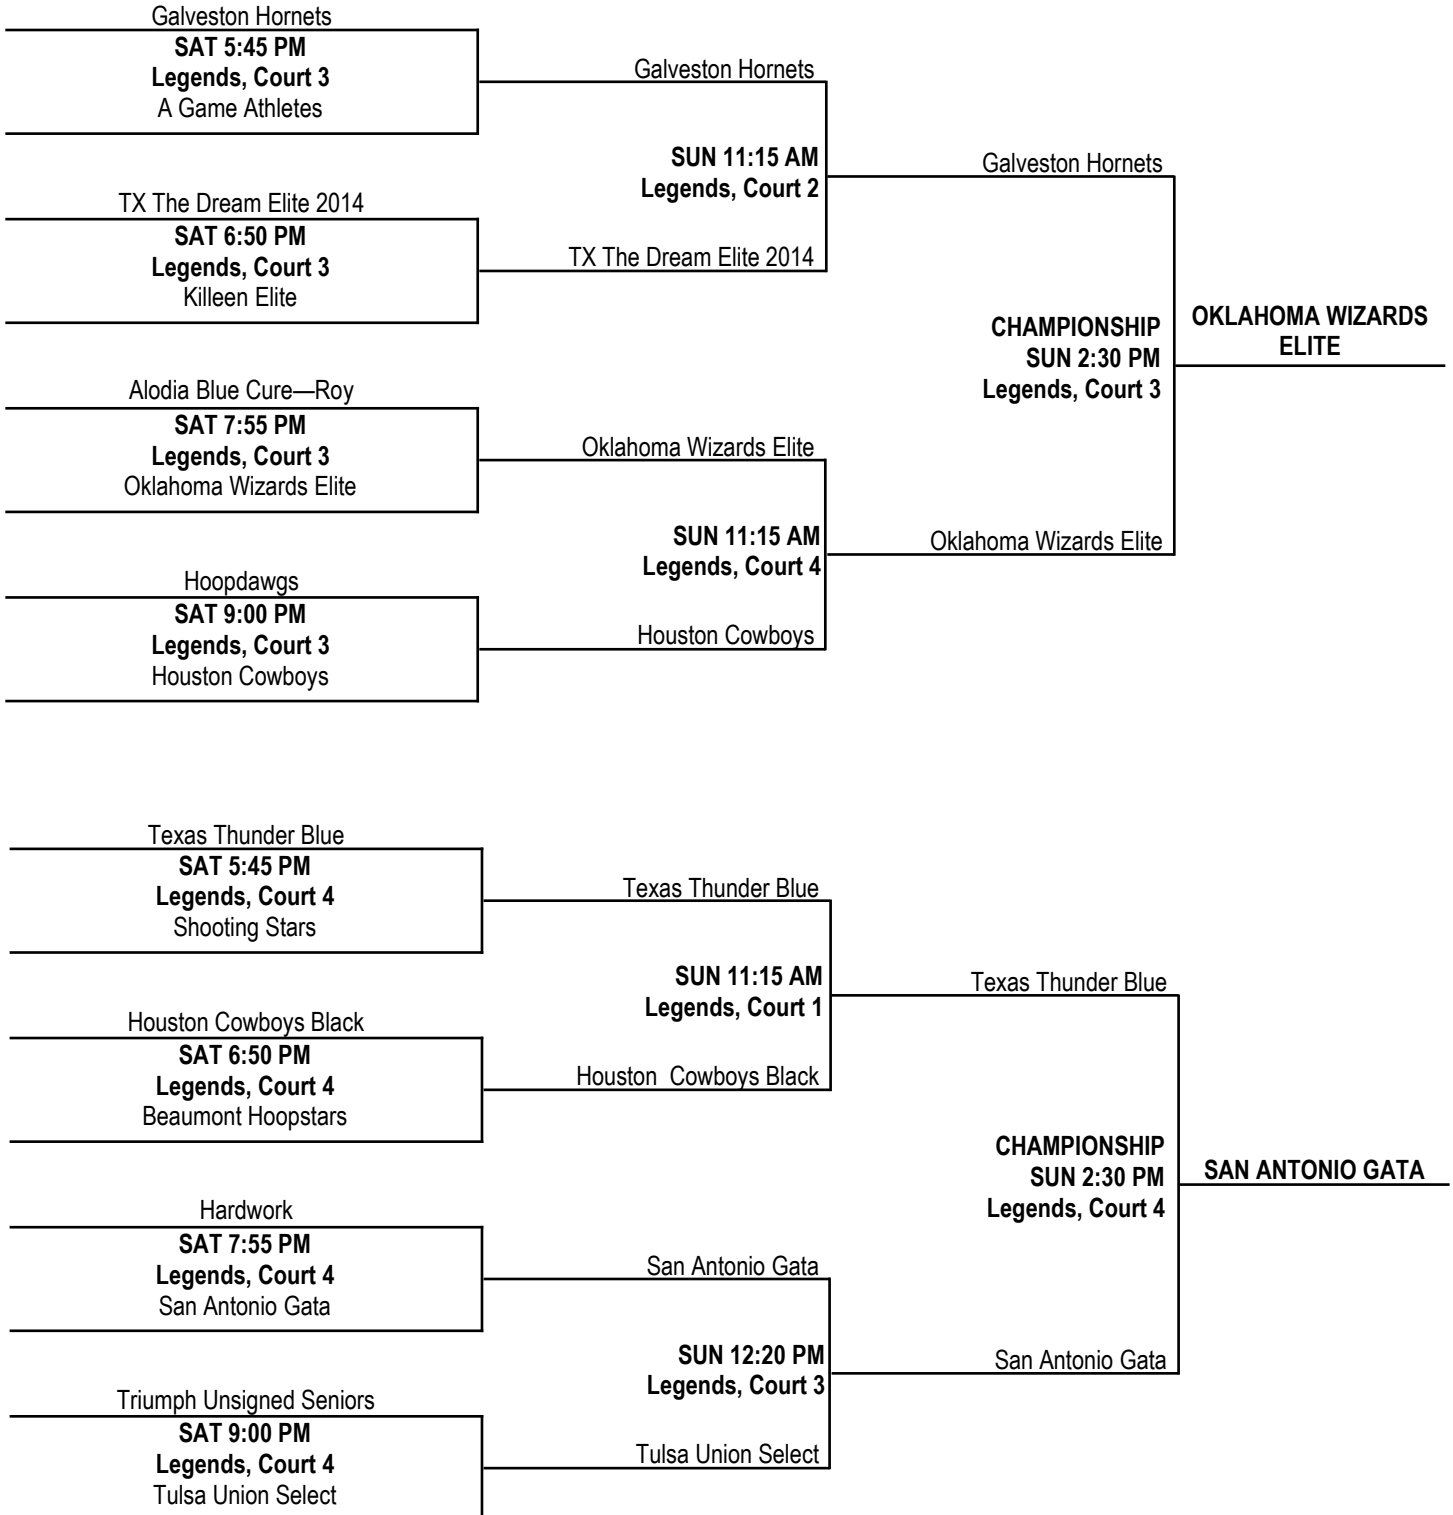

THE KINGWOOD 2013 / 17U BOYS DIVISION

CHAMPIONSHIP BRACKETS

**All Brackets are Platinum. Bracketing is done following NCAA regulations.
Home Team listed on top and wears light colors.**