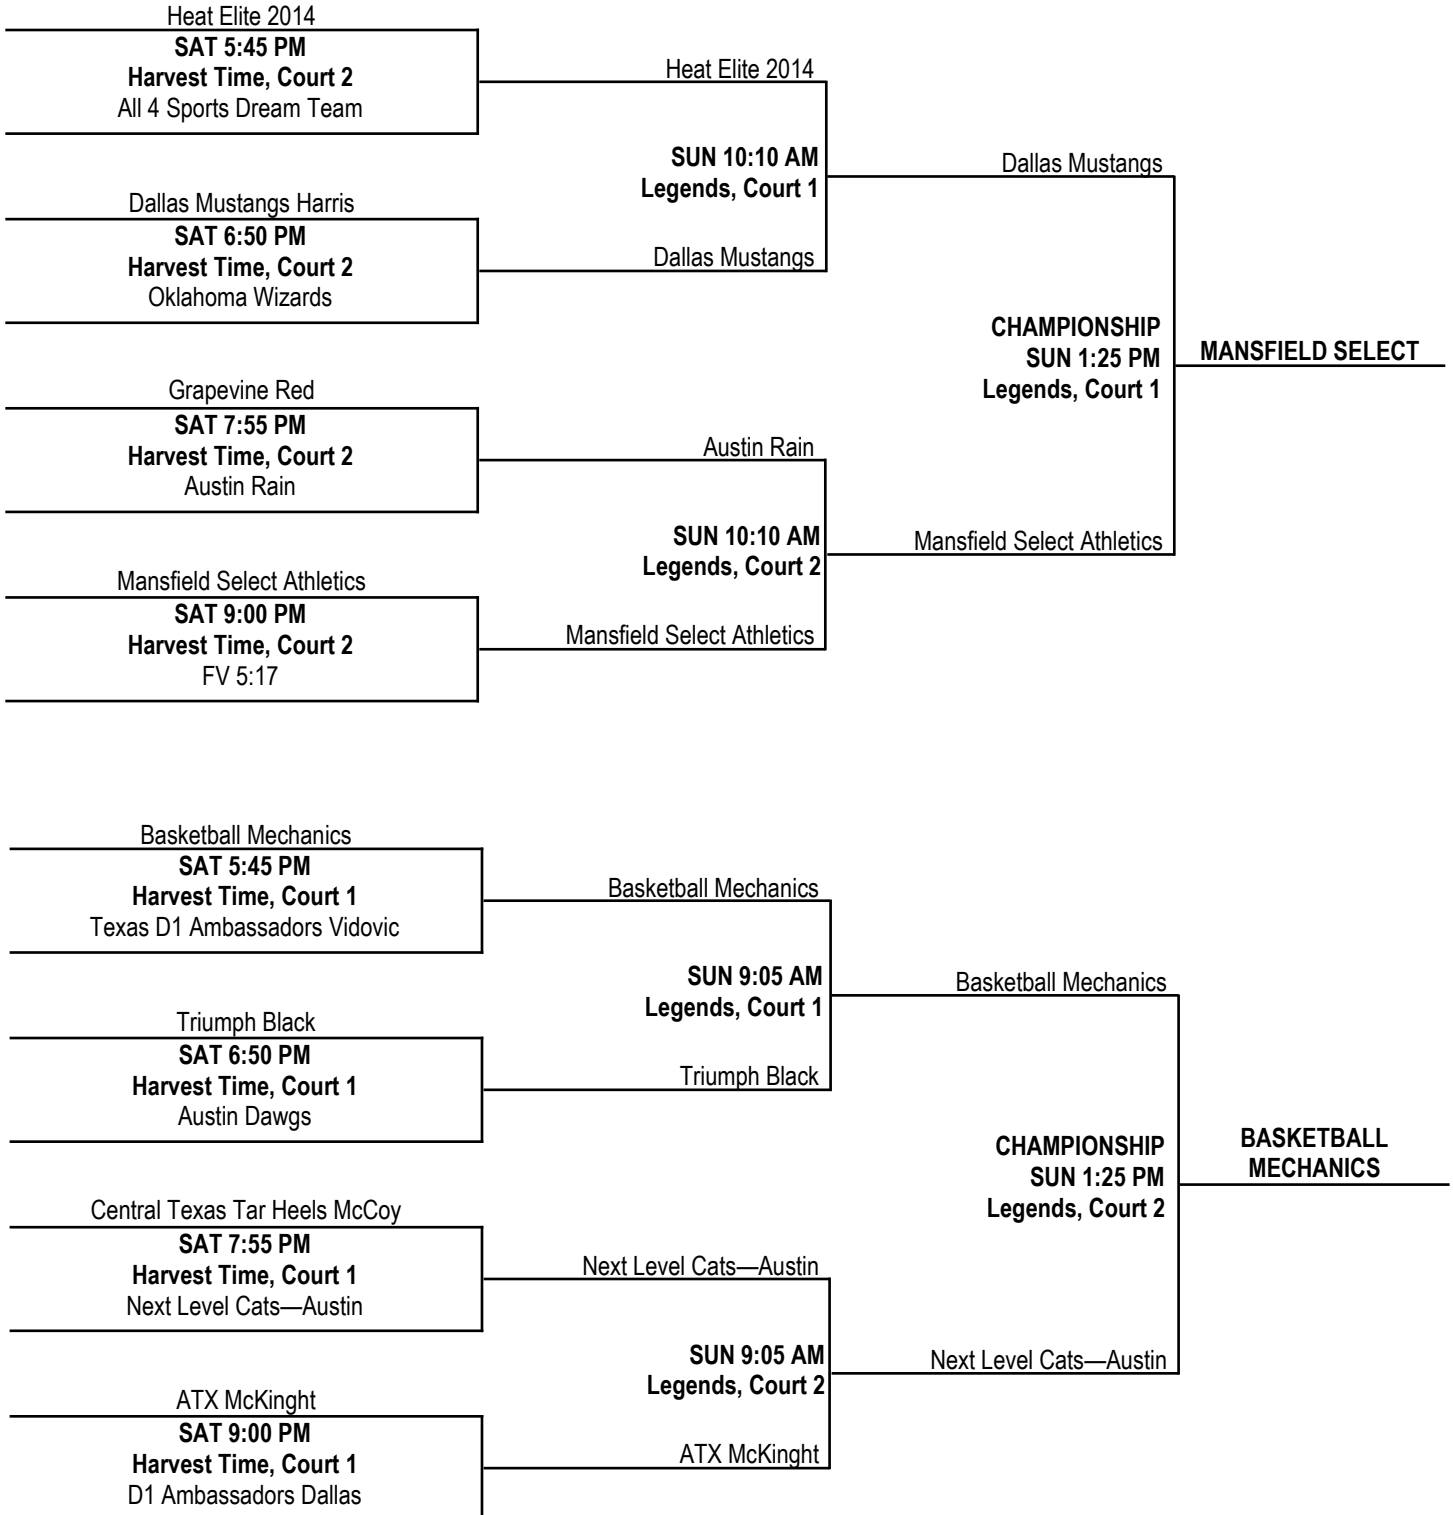

THE KINGWOOD 2013 / 17U BOYS DIVISION

CHAMPIONSHIP BRACKETS

**All Brackets are Platinum. Bracketing is done following NCAA regulations.
Home Team listed on top and wears light colors.**