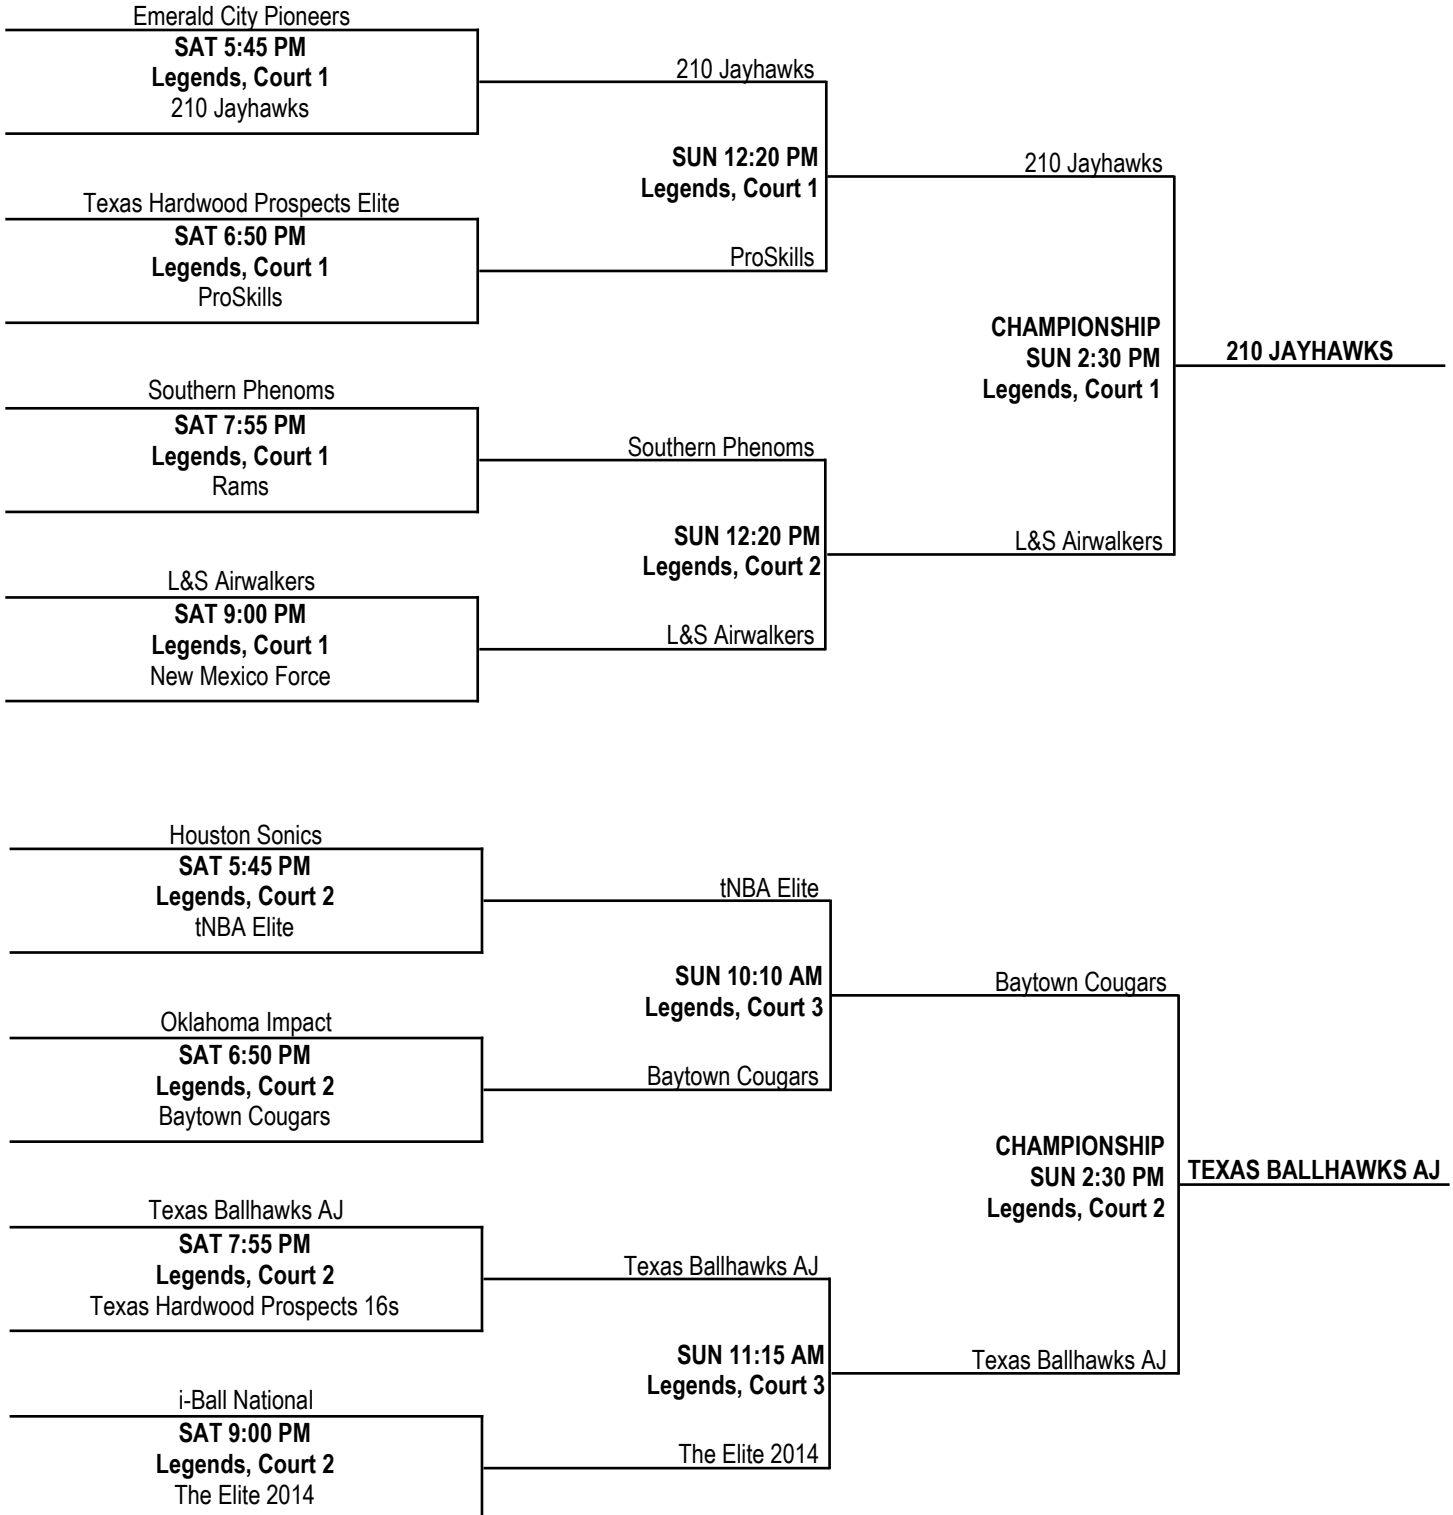

THE KINGWOOD 2013 / 17U BOYS DIVISION

CHAMPIONSHIP BRACKETS

**All Brackets are Platinum. Bracketing is done following NCAA regulations.
Home Team listed on top and wears light colors.**