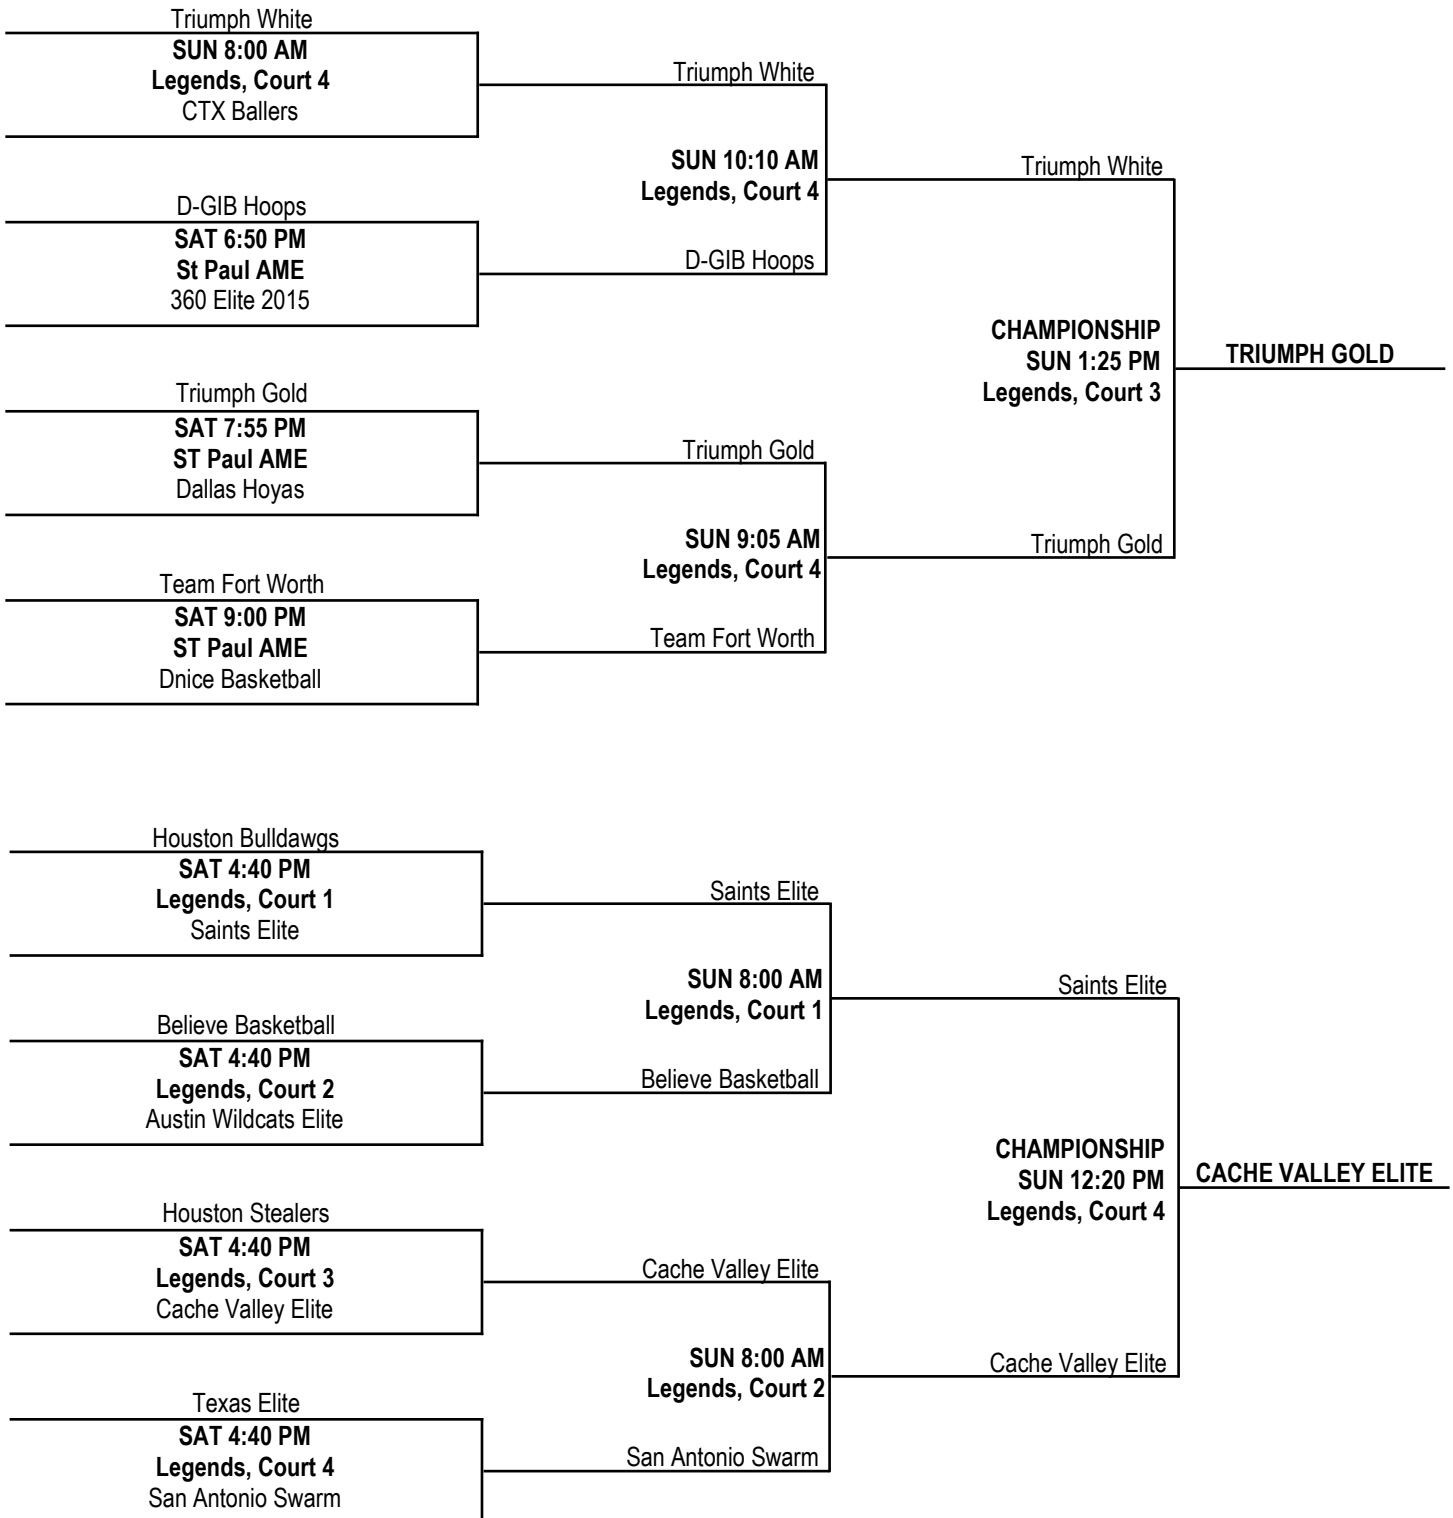

THE KINGWOOD 2013 / 17U BOYS DIVISION

CHAMPIONSHIP BRACKETS

**All Brackets are Platinum. Bracketing is done following NCAA regulations.
Home Team listed on top and wears light colors.**