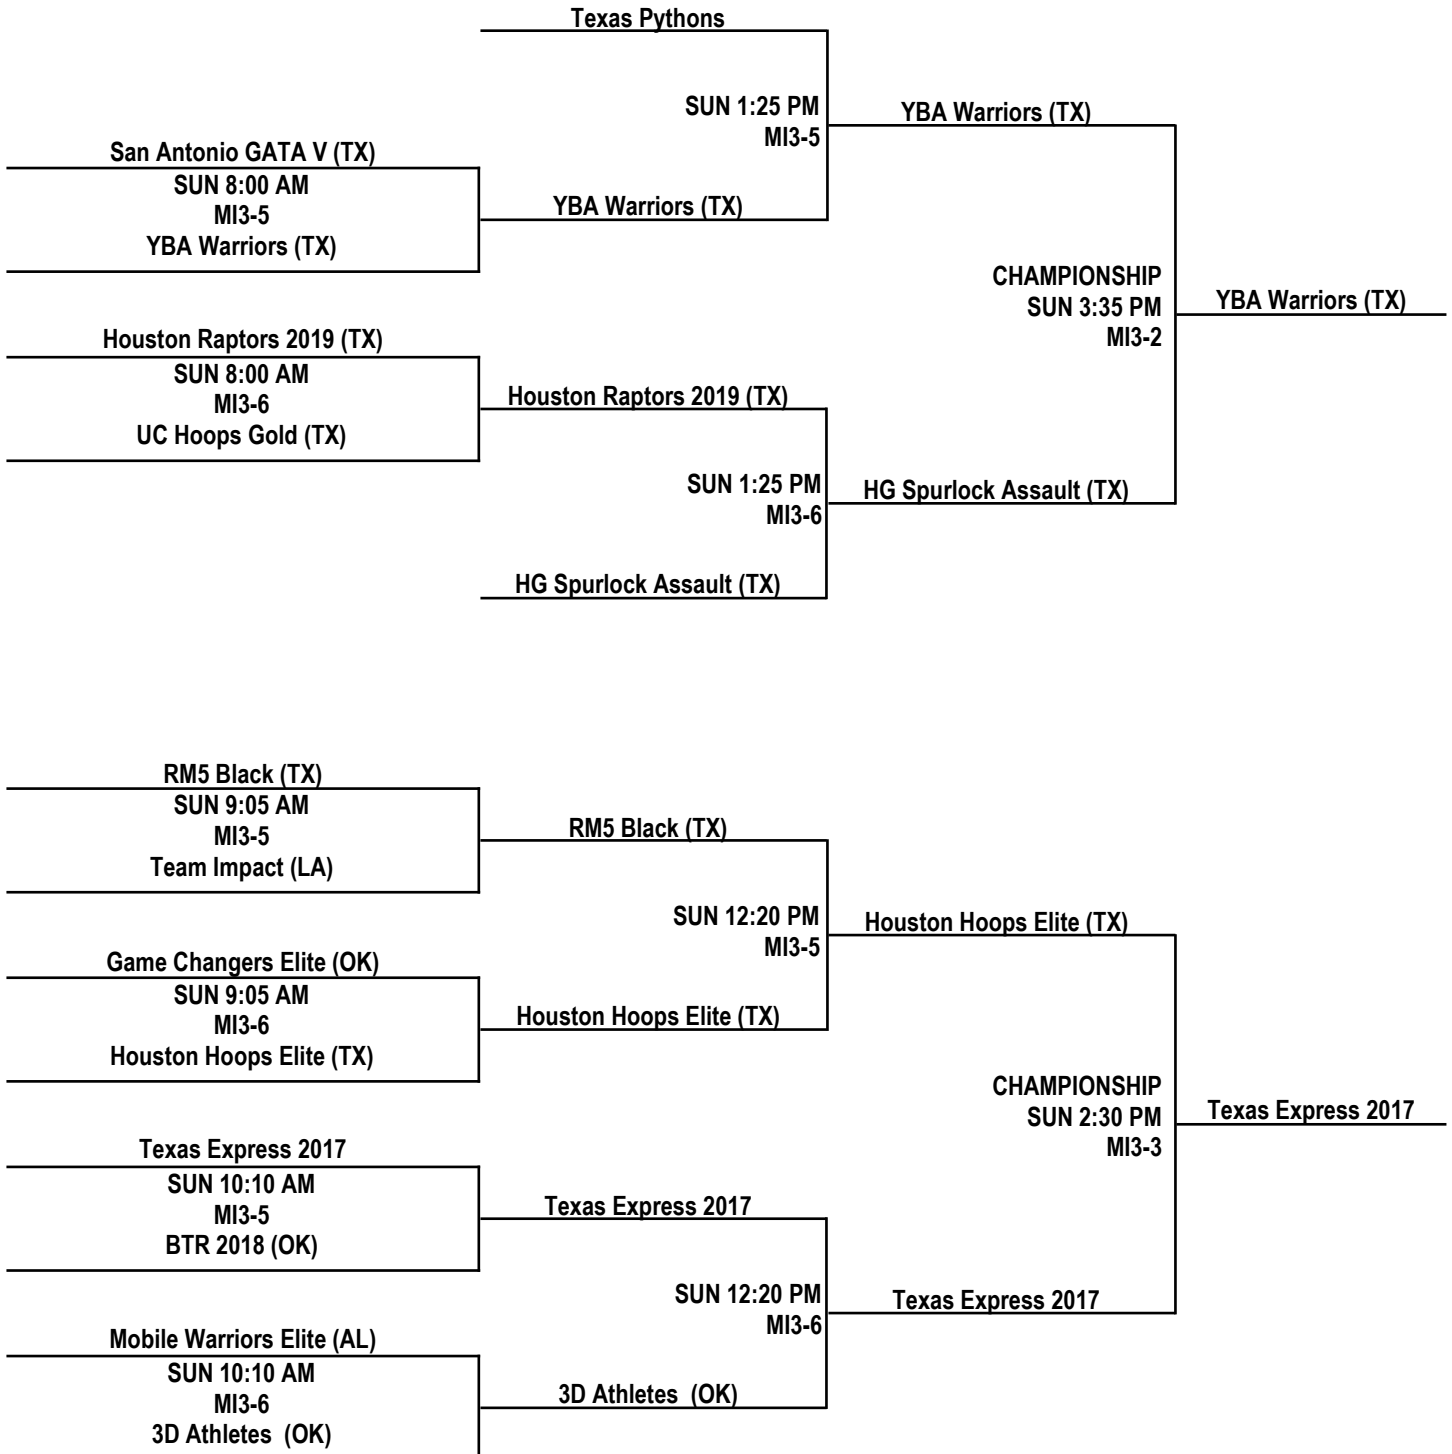

2017 H-TOWN CLASSIC

17U BOYS DIVISION / PLATINUM BRACKETS

Bracketing is done following NCAA regulations.
Home Team listed on top and wears light colors.