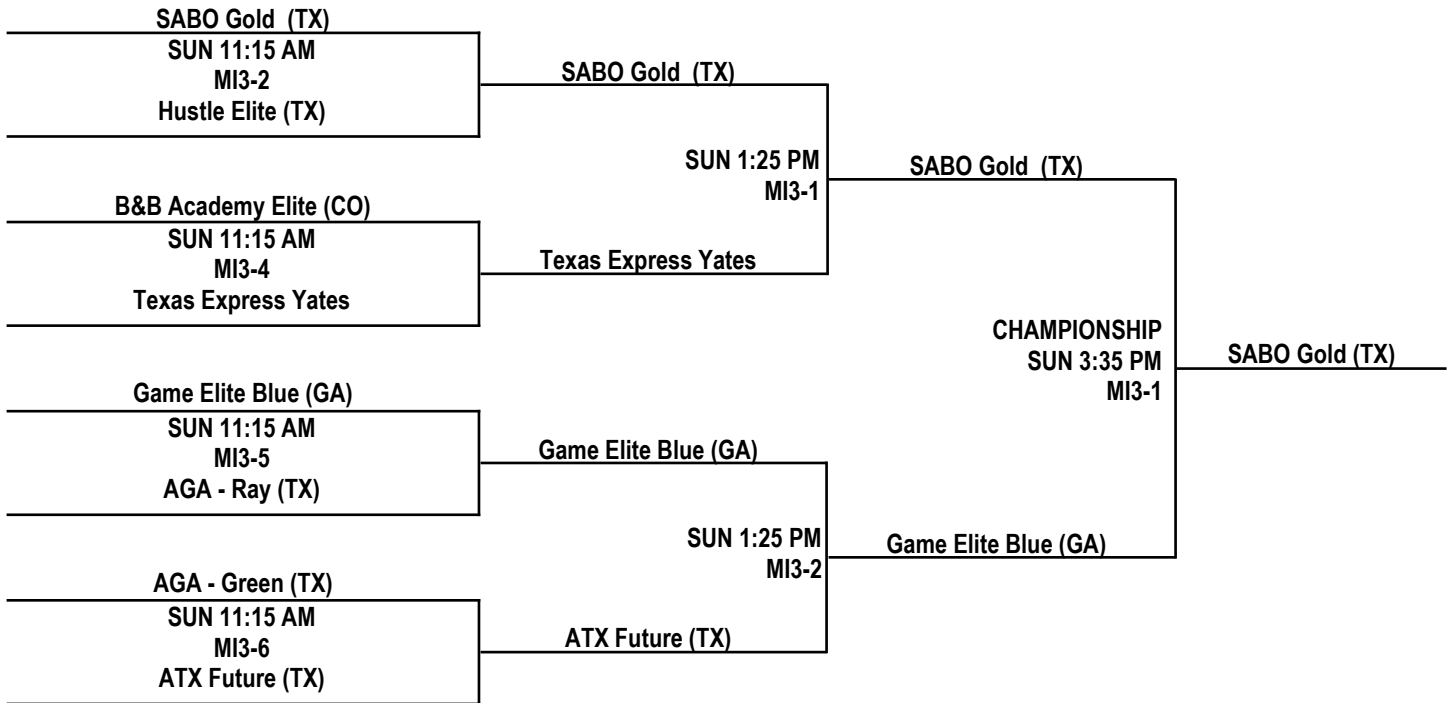

2017 H-TOWN CLASSIC

17U BOYS DIVISION / PLATINUM BRACKETS

Bracketing is done following NCAA regulations.
Home Team listed on top and wears light colors.

2017 H-TOWN CLASSIC

17U BOYS DIVISION / PLATINUM BRACKETS

Bracketing is done following NCAA regulations.
Home Team listed on top and wears light colors.

2017 H-TOWN CLASSIC

17U BOYS DIVISION / PLATINUM BRACKETS

Bracketing is done following NCAA regulations.
Home Team listed on top and wears light colors.

2017 H-TOWN CLASSIC

17U BOYS DIVISION / GOLD BRACKETS

Bracketing is done following NCAA regulations.
Home Team listed on top and wears light colors.

2017 H-TOWN CLASSIC

17U BOYS DIVISION / SILVER BRACKETS

Bracketing is done following NCAA regulations.
Home Team listed on top and wears light colors.