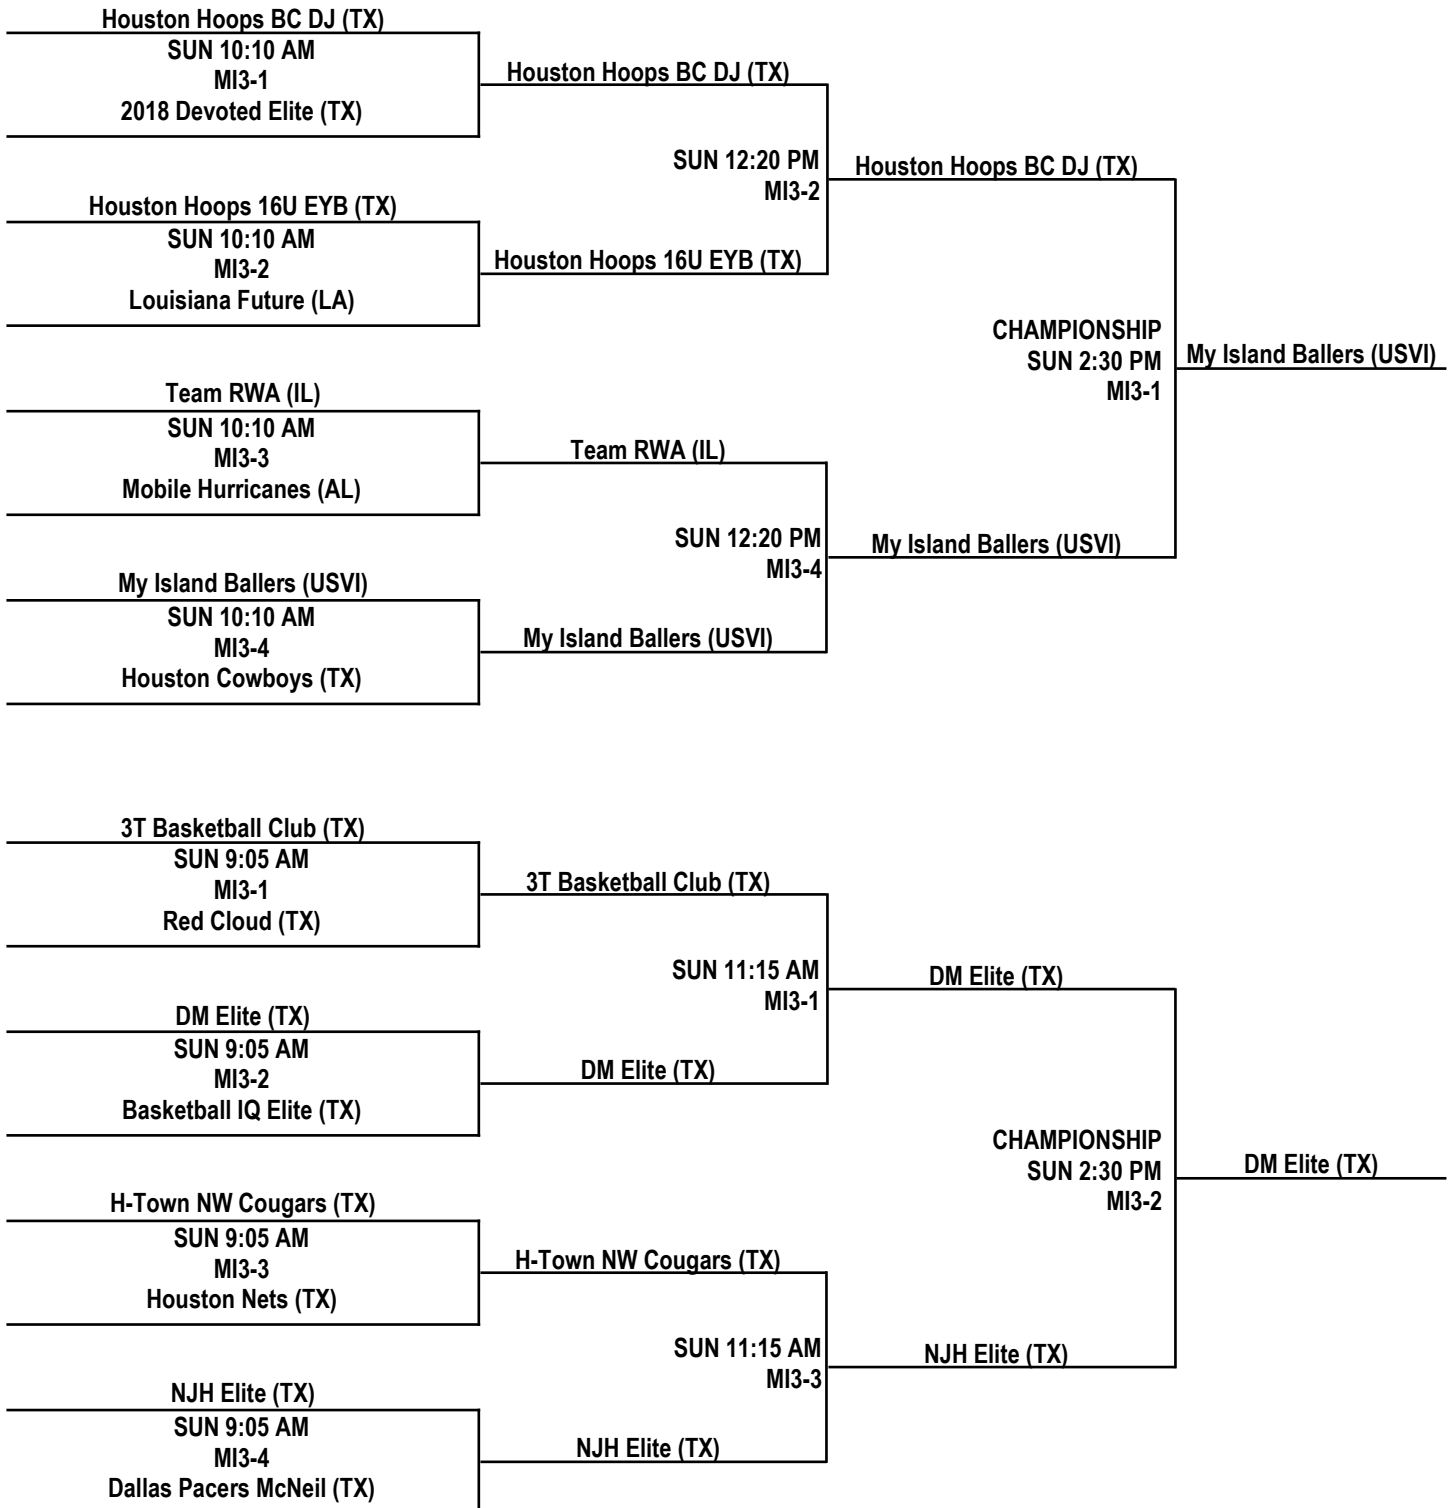

2017 H-TOWN CLASSIC

17U BOYS DIVISION / PLATINUM BRACKETS

Bracketing is done following NCAA regulations.
Home Team listed on top and wears light colors.