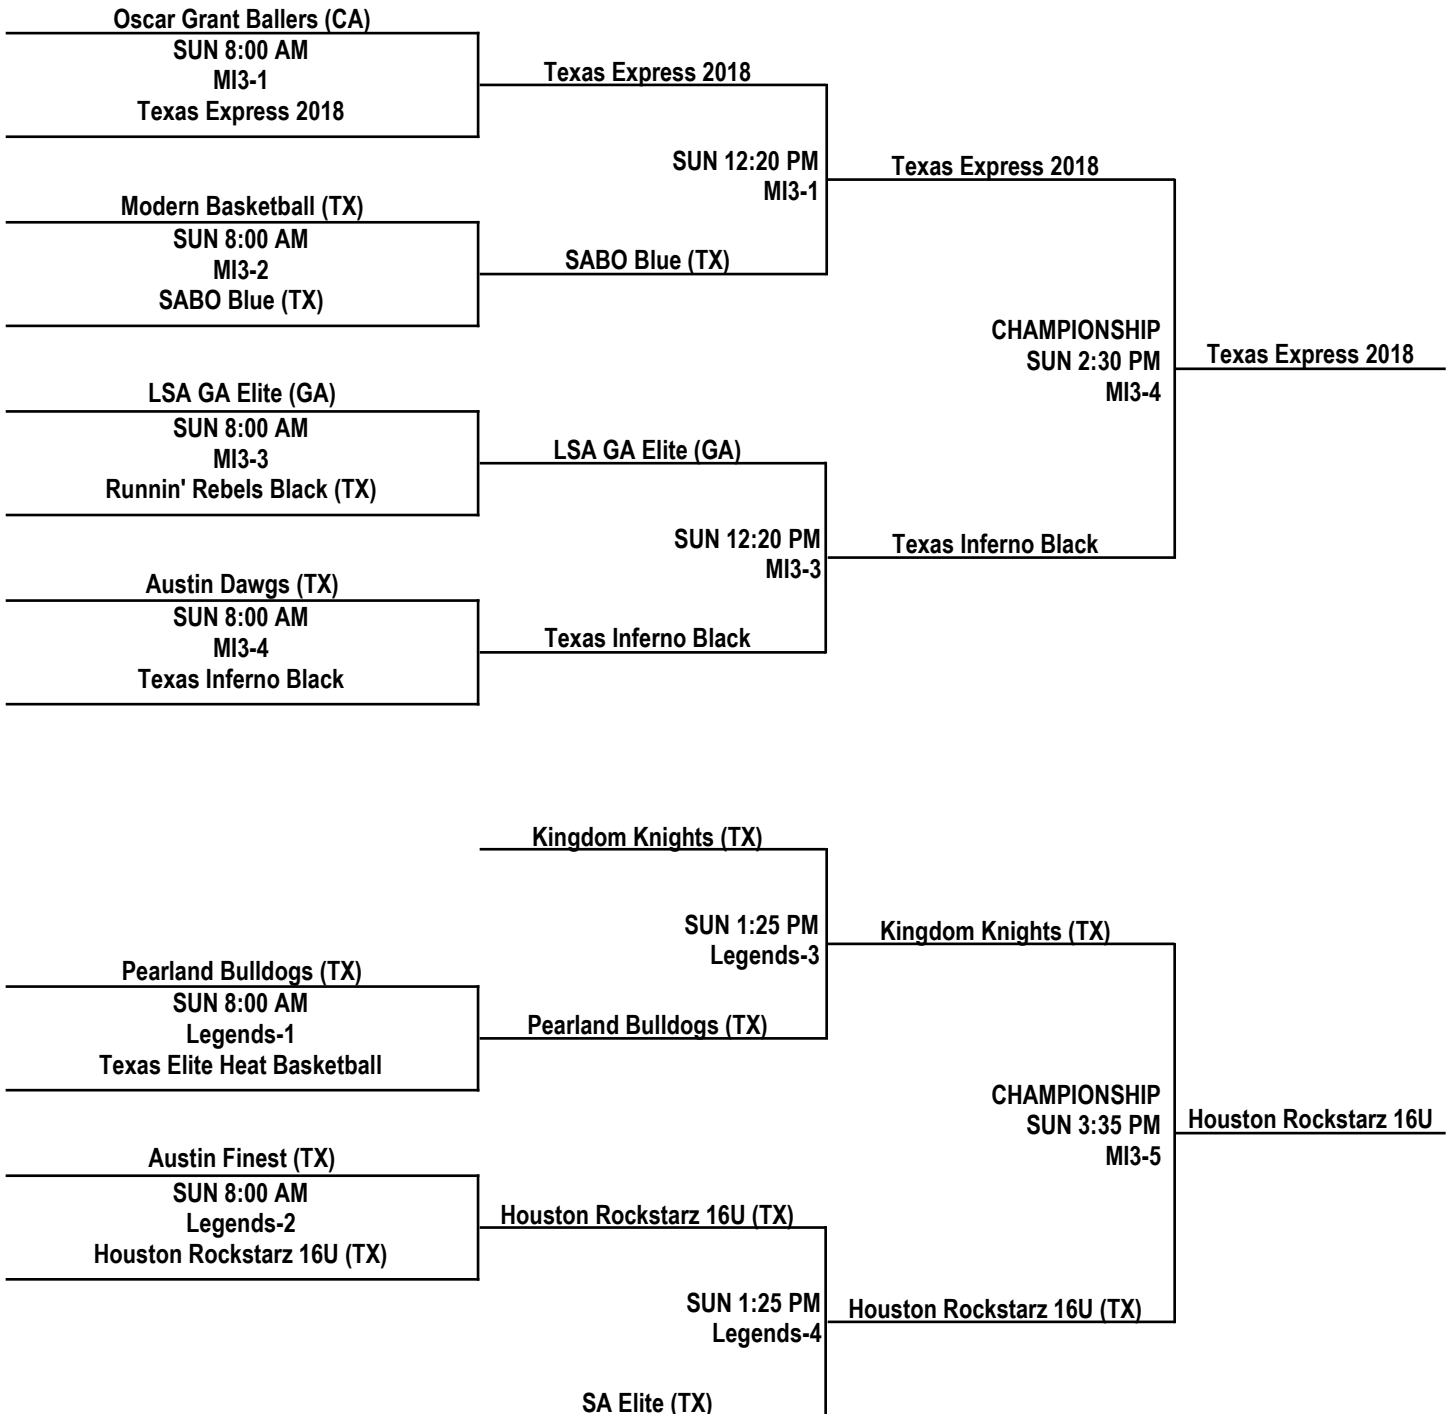

2017 H-TOWN CLASSIC

17U BOYS DIVISION / GOLD BRACKETS

Bracketing is done following NCAA regulations.
Home Team listed on top and wears light colors.