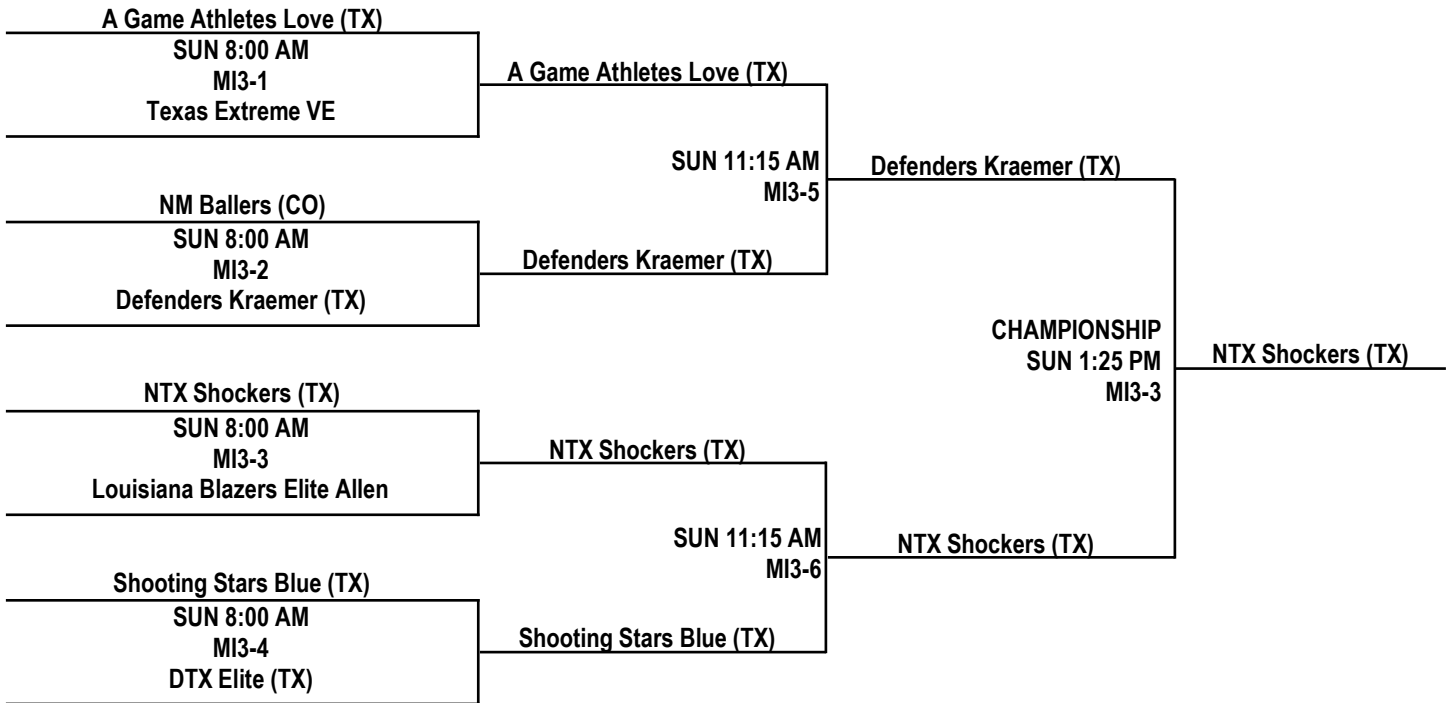

2016 H-TOWN CLASSIC

17U BOYS DIVISION / PLATINUM BRACKETS

Bracketing is done following NCAA regulations.
Home Team listed on top and wears light colors.

2016 H-TOWN CLASSIC

17U BOYS DIVISION / PLATINUM BRACKETS

Bracketing is done following NCAA regulations.
Home Team listed on top and wears light colors.

2016 H-TOWN CLASSIC

17U BOYS DIVISION / GOLD BRACKET

Bracketing is done following NCAA regulations.
Home Team listed on top and wears light colors.

2016 H-TOWN CLASSIC

17U BOYS DIVISION / SILVER BRACKETS

Bracketing is done following NCAA regulations. Home Team listed on top and wears light colors.