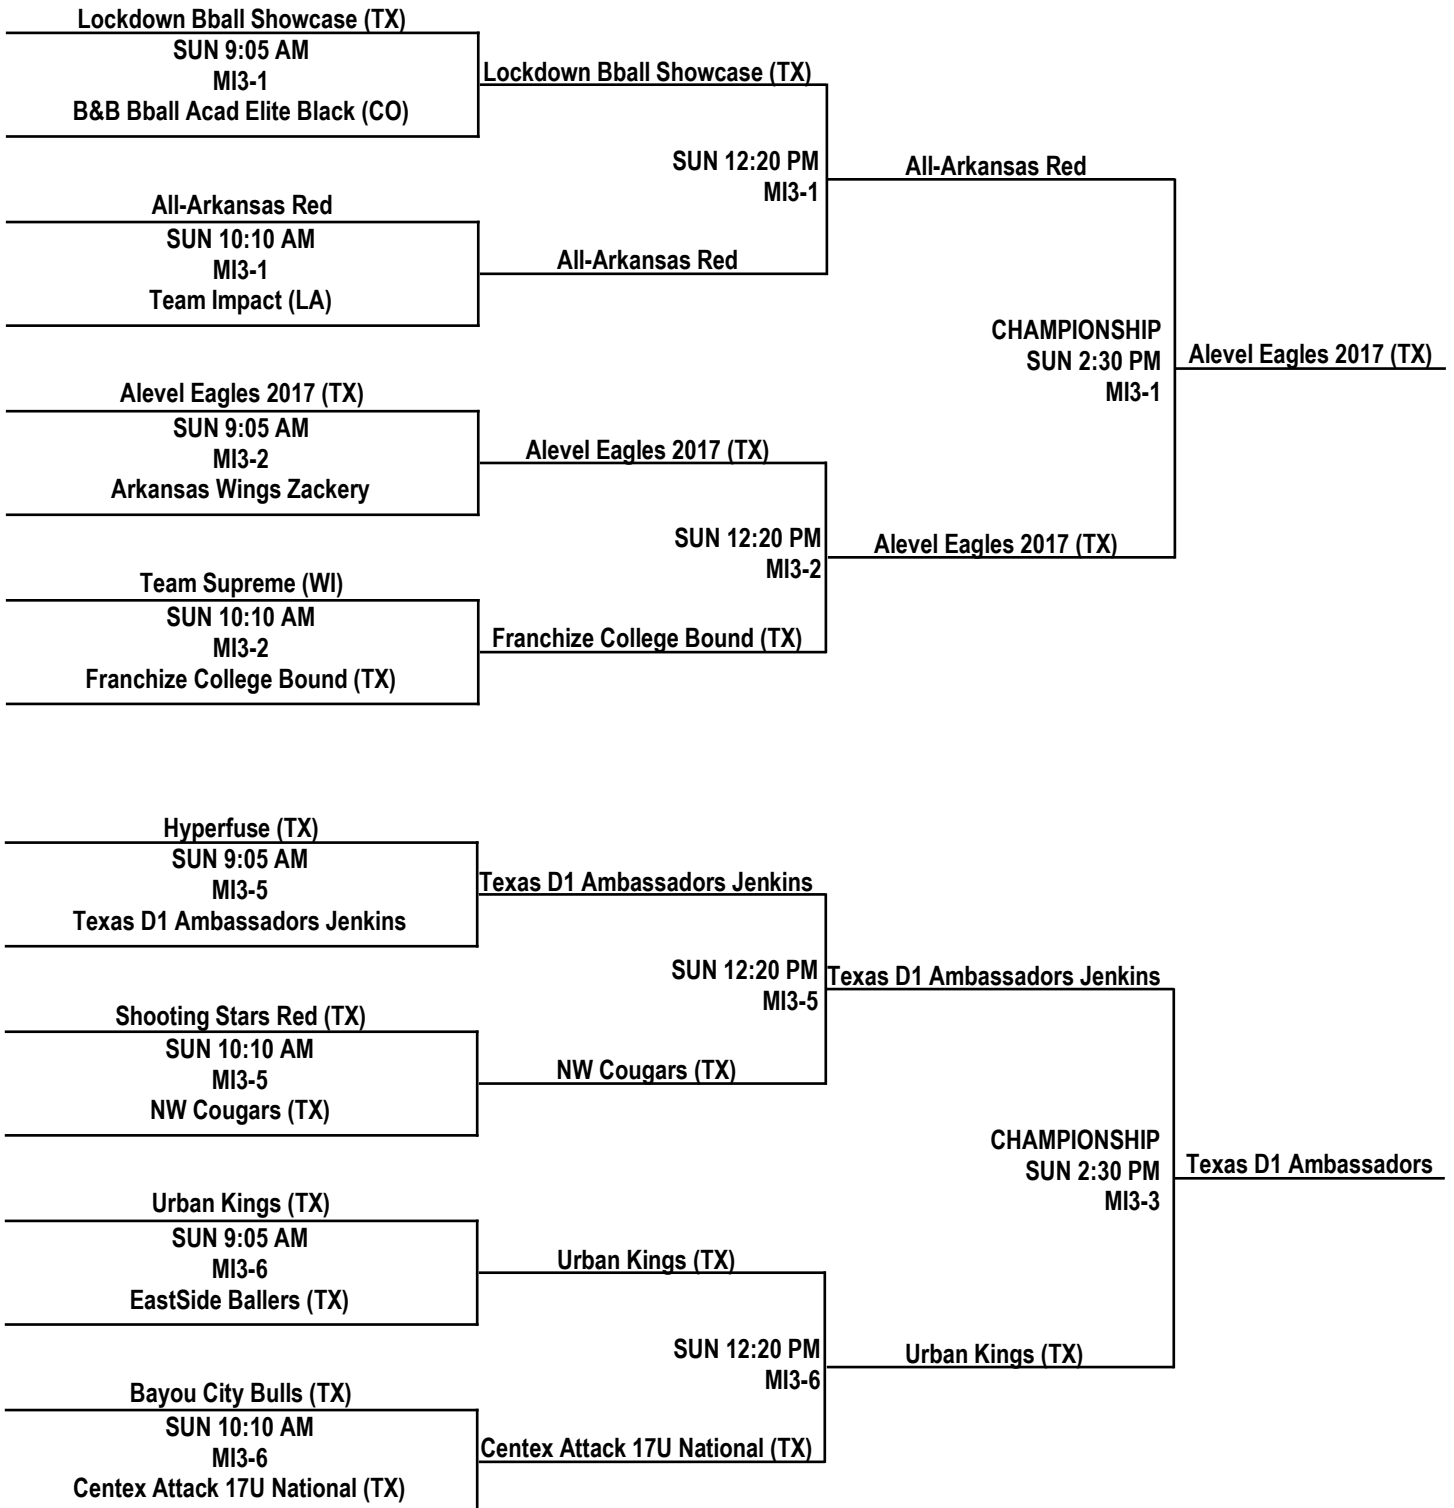

2016 H-TOWN CLASSIC

17U BOYS DIVISION / PLATINUM BRACKETS

Bracketing is done following NCAA regulations.
Home Team listed on top and wears light colors.