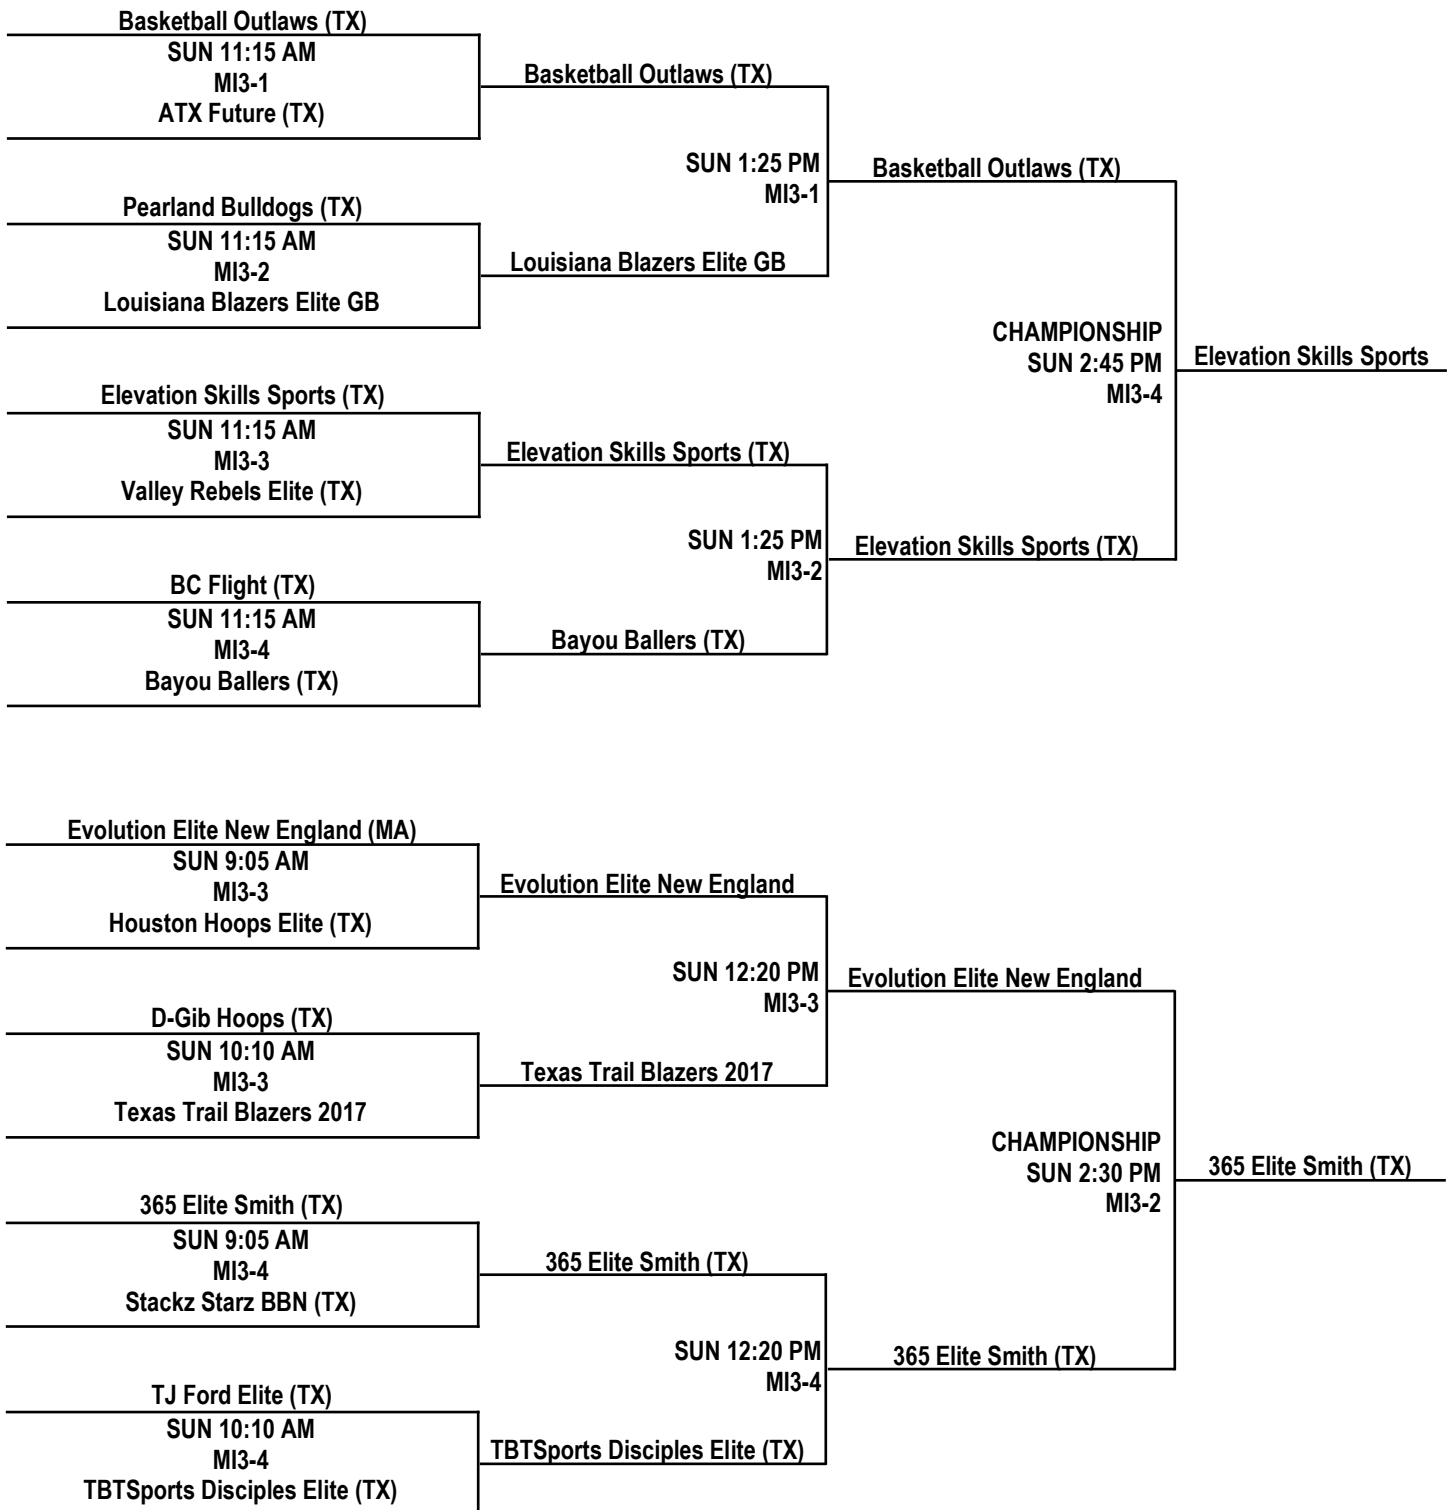

2016 H-TOWN CLASSIC

17U BOYS DIVISION / PLATINUM BRACKETS

Bracketing is done following NCAA regulations.
Home Team listed on top and wears light colors.