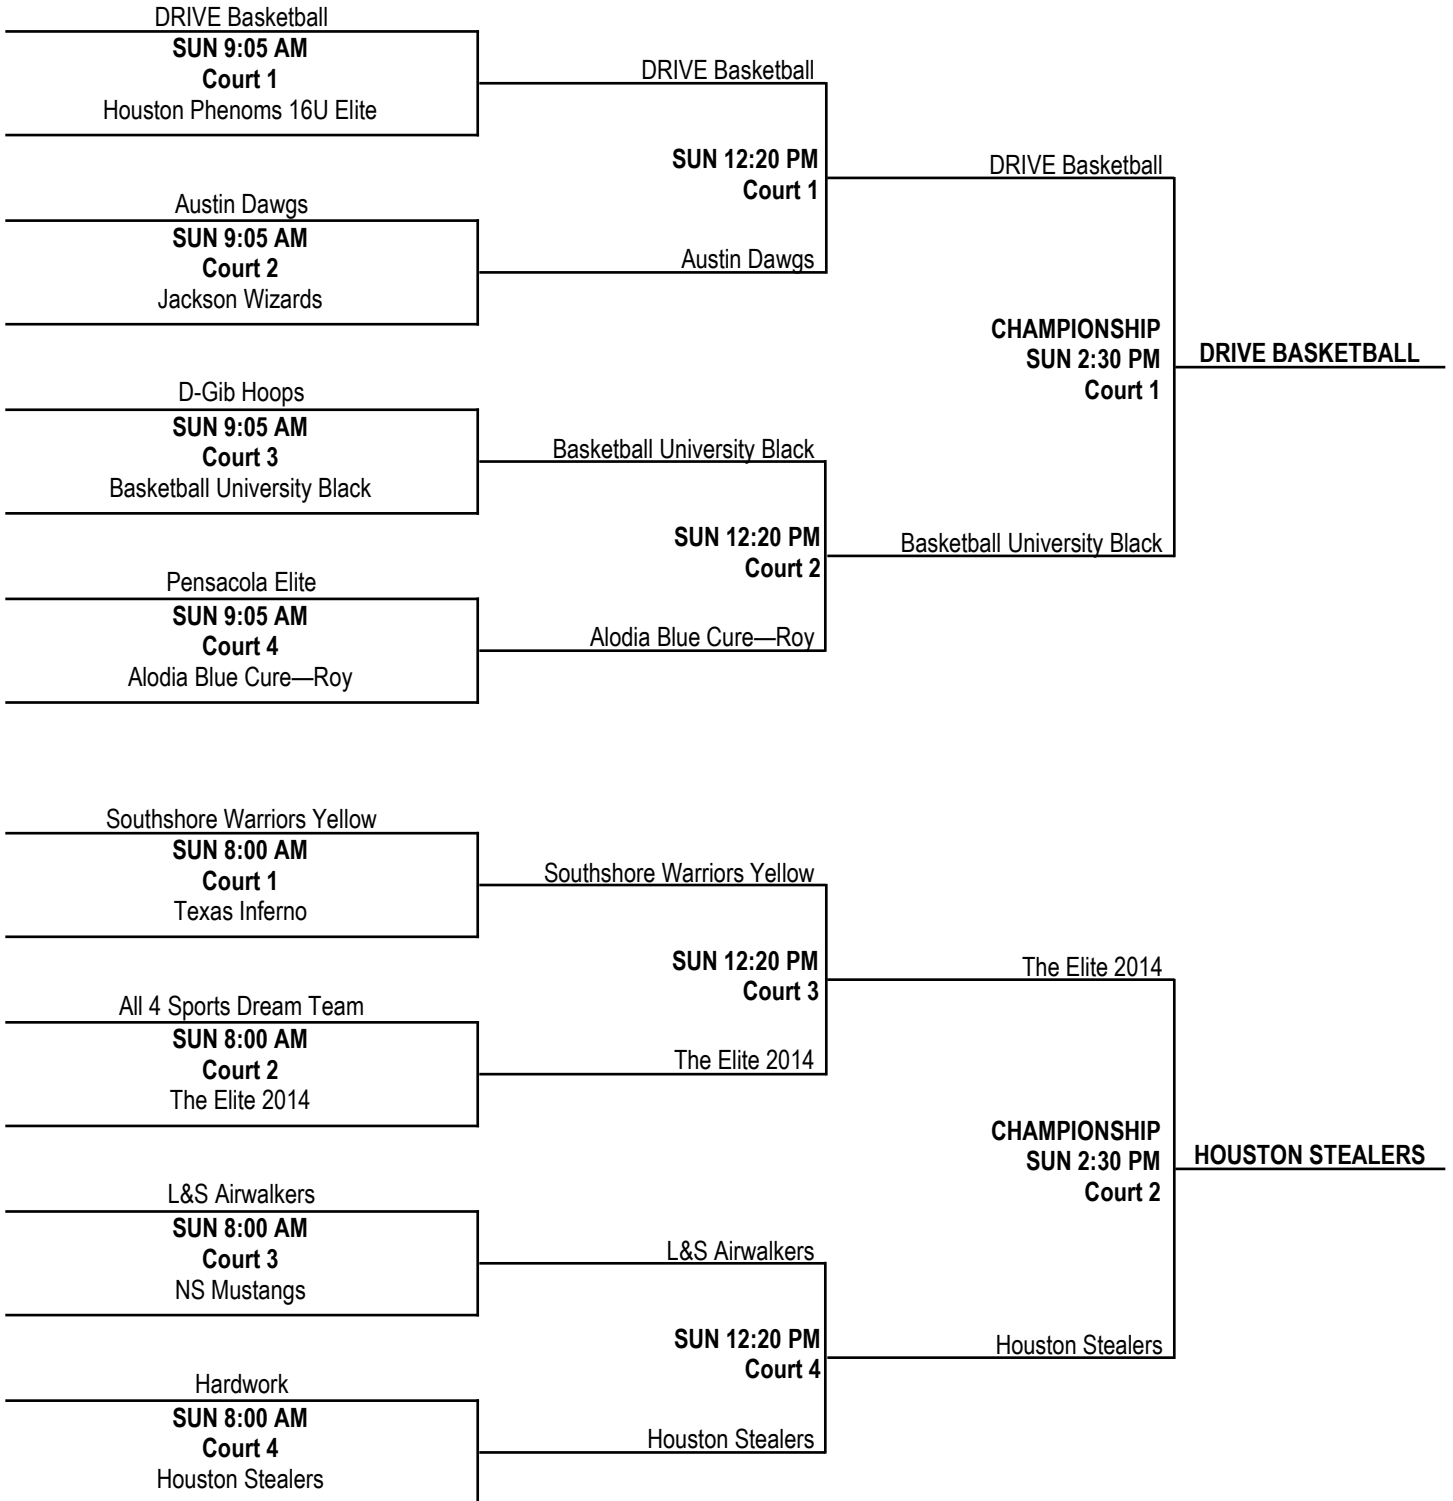

2013 H-TOWN CLASSIC / 17U BOYS DIVISION

CHAMPIONSHIP BRACKETS

**All Brackets are Platinum. Bracketing is done following NCAA regulations.
All Games at Legends Sports Complex (602 Pruitt Rd, Spring, TX 77380)
Home Team listed on top and wears light colors.**