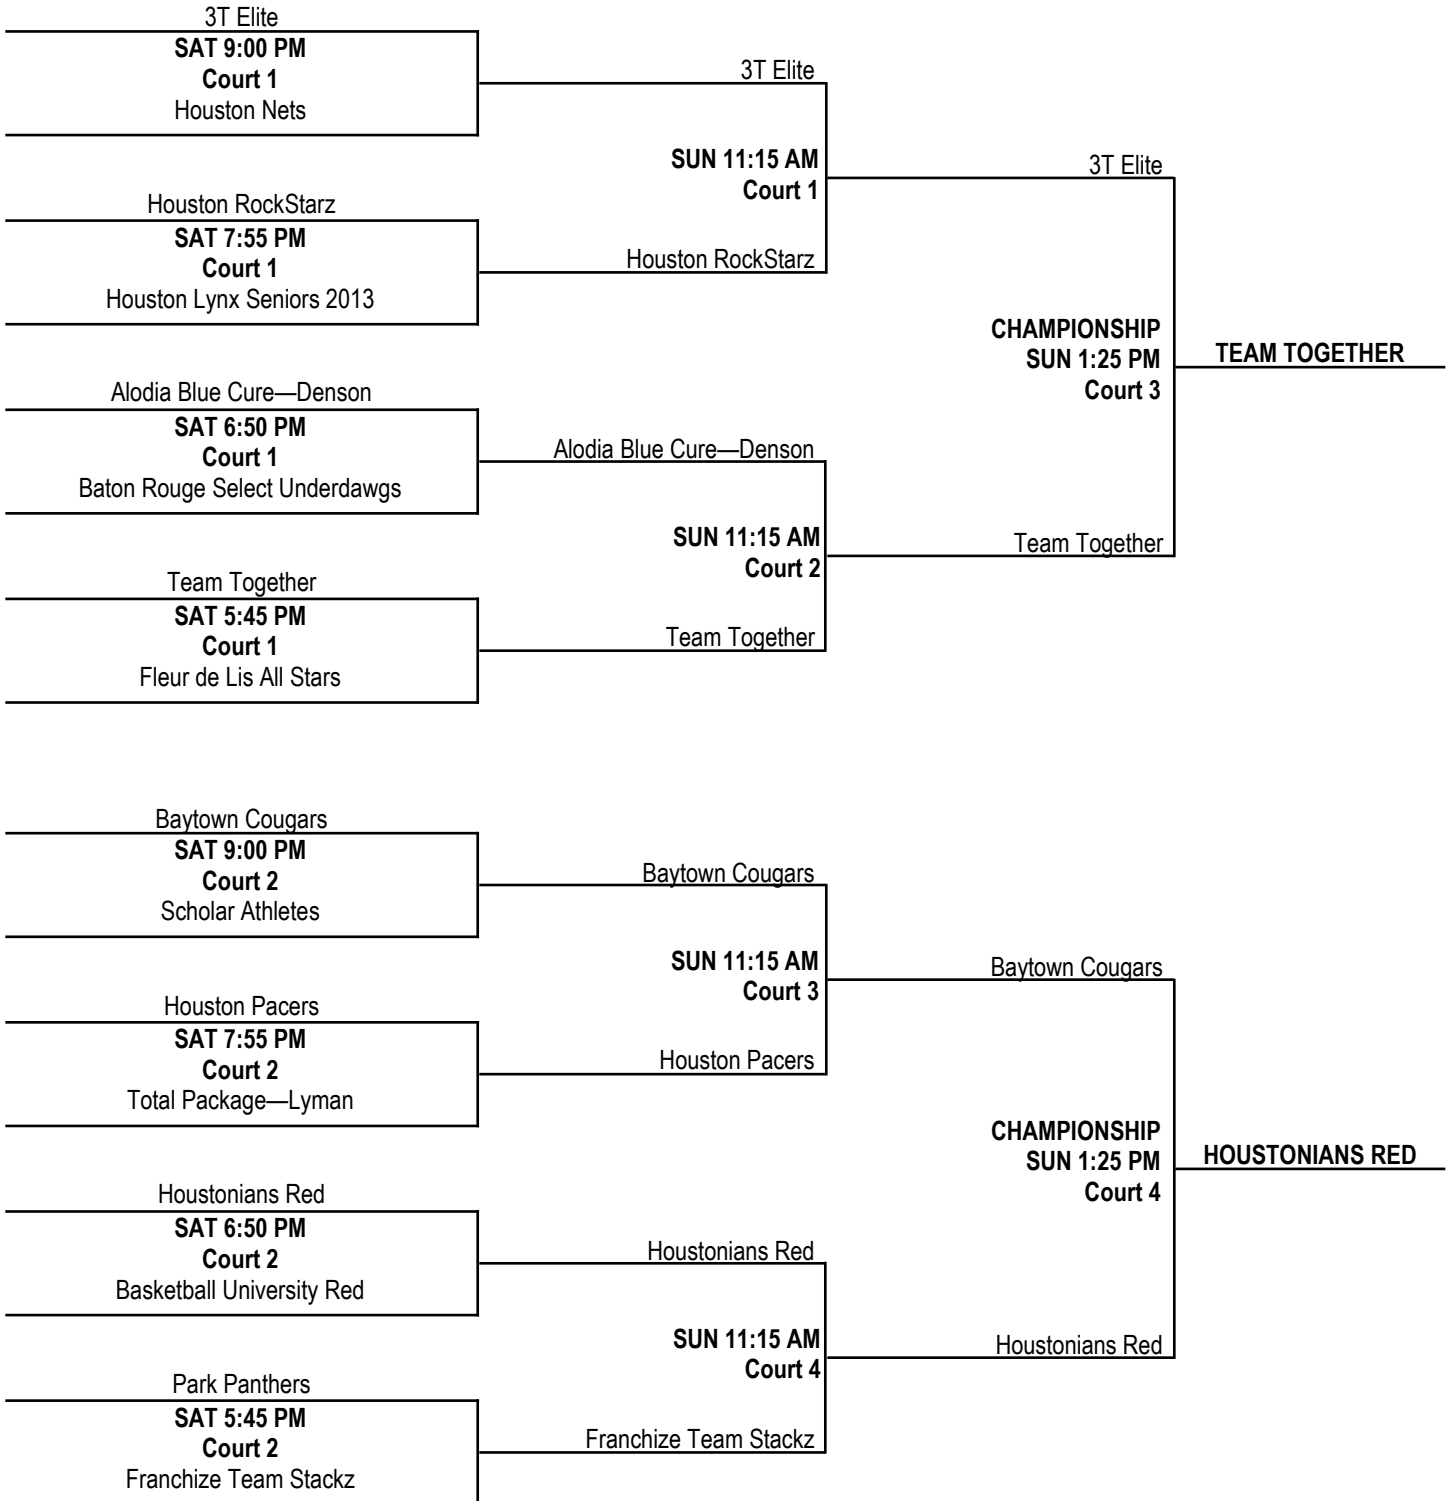

2013 H-TOWN CLASSIC / 17U BOYS DIVISION

CHAMPIONSHIP BRACKETS

**All Brackets are Platinum. Bracketing is done following NCAA regulations.
All Games at Legends Sports Complex (602 Pruitt Rd, Spring, TX 77380)
Home Team listed on top and wears light colors.**