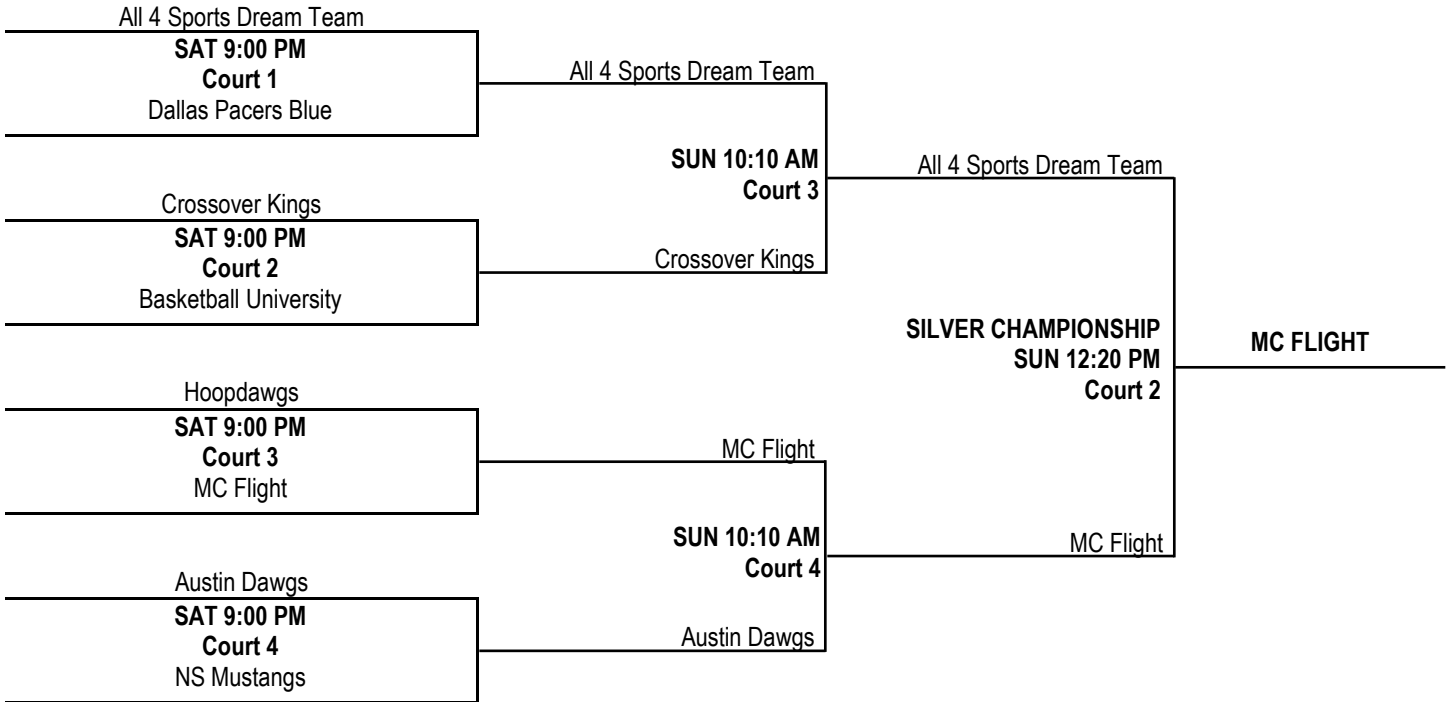

## PLATINUM CHAMPIONSHIP BRACKET

All Championships at Legends Sports Complex—Home Team listed on top

## 17U BOYS DIVISION / GOLD BRACKET

## SILVER CHAMPIONSHIP BRACKET

All Championships at Legends Sports Complex—Home Team listed on top