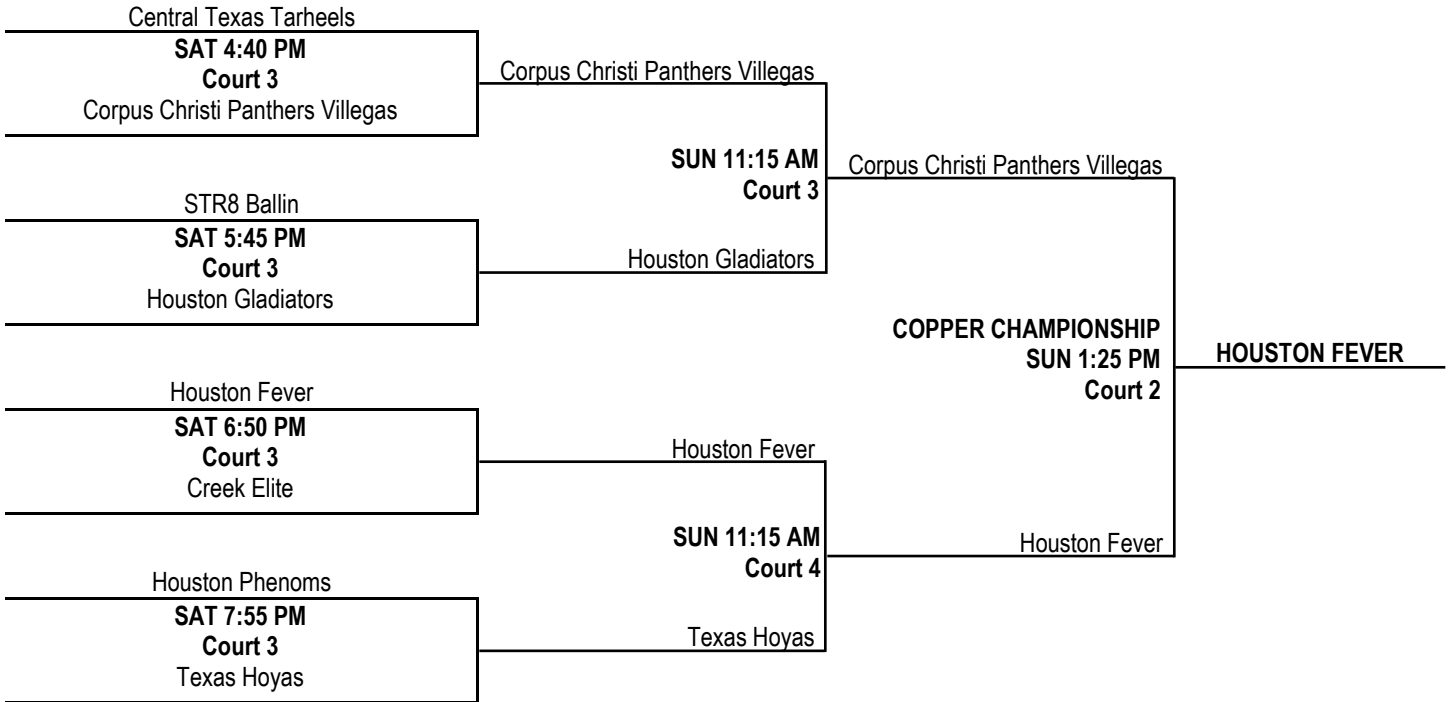

## SILVER CHAMPIONSHIP BRACKET

All Championships at Legends Sports Complex—Home Team listed on top

## 17U BOYS DIVISION / BRONZE BRACKET

## COPPER CHAMPIONSHIP BRACKET

All Championships at Legends Sports Complex—Home Team listed on top