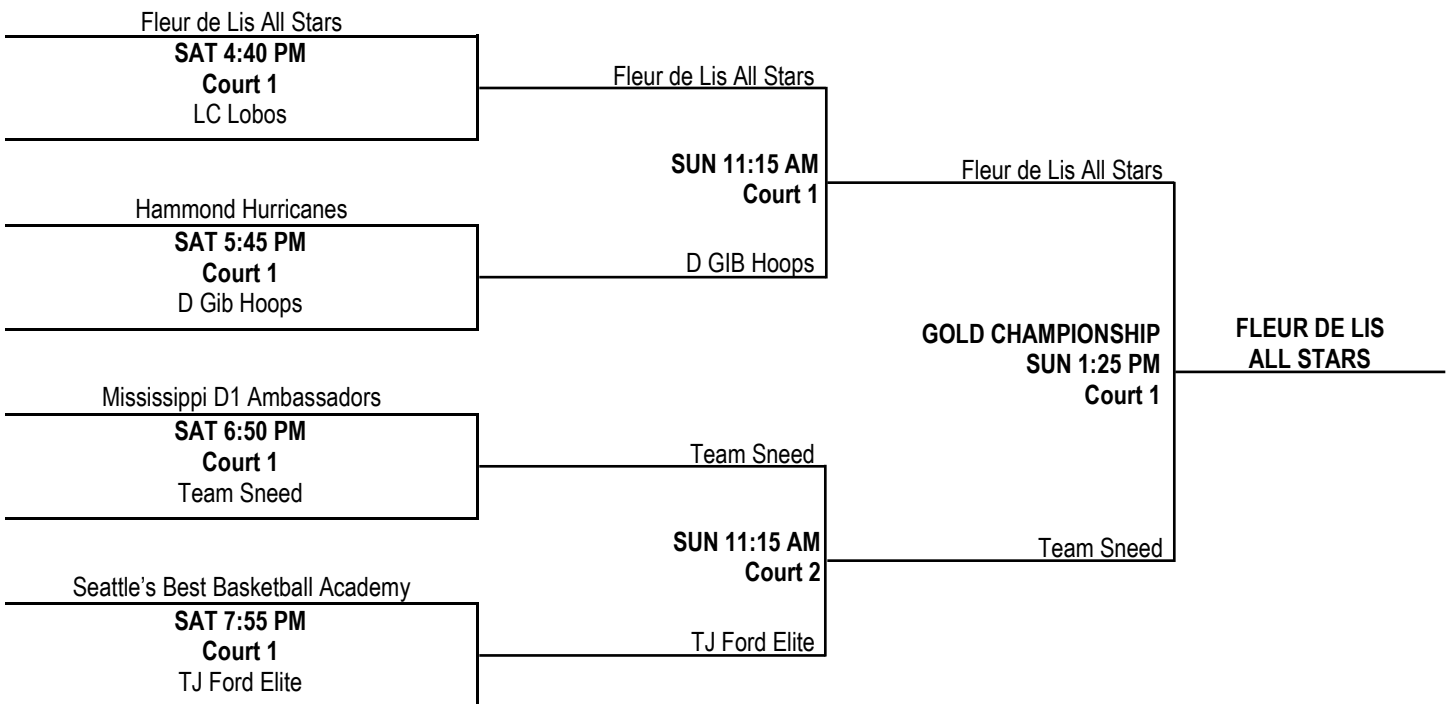

2012 H-TOWN CLASSIC / 17U BOYS DIVISION

PLATINUM CHAMPIONSHIP BRACKET

All Championships at Legends Sports Complex—Home Team listed on top

17U BOYS DIVISION / GOLD BRACKET