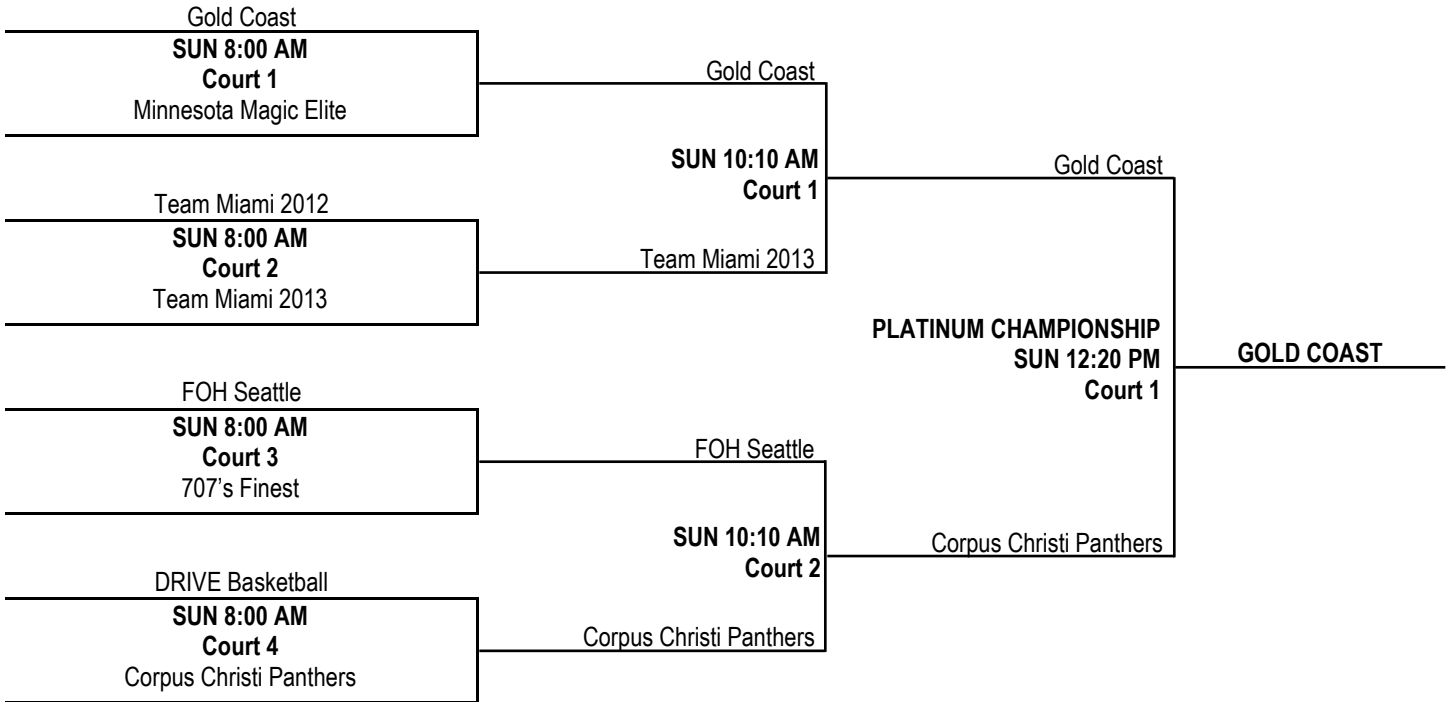

### SATURDAY, APRIL 28, 2012 LEGENDS SPORTS COMPLEX

| TIME     | COURT 1           | COURT 2           | COURT 3           | COURT 4           |
|----------|-------------------|-------------------|-------------------|-------------------|
| 8:00 AM  | D2 vs. D1 (67-77) | E3 vs. E2 (81-43) | L3 vs. L1 (55-33) | N3 vs. N2 (50-65) |
| 9:05 AM  | A2 vs. A3 (68-57) | F3 vs. F2 (68-56) | I2 vs. I3 (67-33) | M3 vs. M1 (15-0)  |
| 10:10 AM | C1 vs. C2 (80-59) | H3 vs. H2 (48-50) | O1 vs. O2 (49-60) | J1 vs. J2 (74-54) |
| 11:15 AM | B1 vs. B2 (78-53) | G3 vs. G2 (77-69) | K1 vs. K2 (62-67) | P3 vs. P1 (52-71) |
| 12:20 PM | D3 vs. D2 (63-47) | E2 vs. E1 (34-67) | L1 vs. L2 (63-57) | N2 vs. N1 (55-60) |
| 1:25 PM  | A3 vs. A1 (65-95) | F2 vs. F1 (56-65) | I3 vs. I1 (55-61) | M1 vs. M2 (0-15)  |
| 2:30 PM  | C3 vs. C1 (47-64) | H2 vs. H1 (61-47) | O3 vs. O1 (59-45) | J3 vs. J1 (52-57) |
| 3:35 PM  | B3 vs. B1 (44-72) | G2 vs. G1 (39-63) | K3 vs. K1 (61-59) | P2 vs. P3 (54-56) |

## PLATINUM CHAMPIONSHIP BRACKET

All Championships at Legends Sports Complex—Home Team listed on top