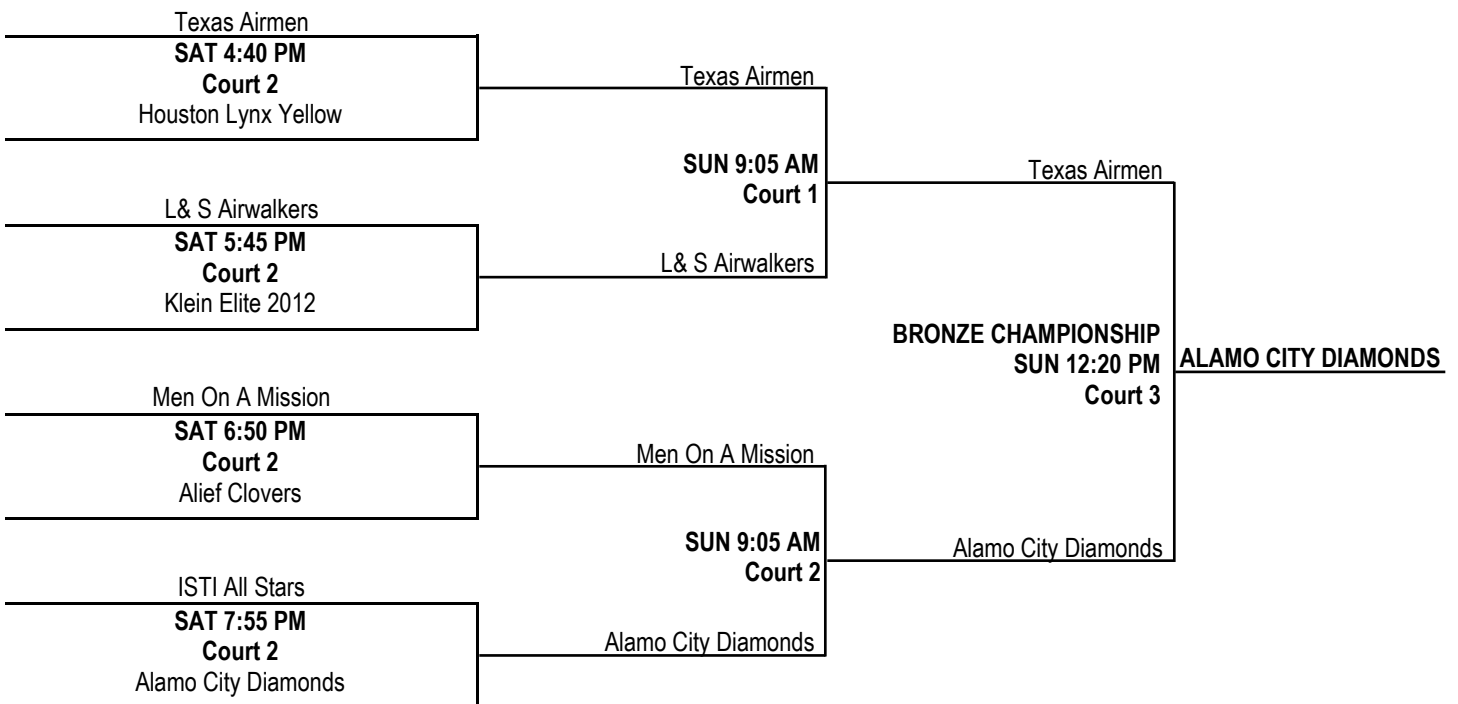

2012 H-TOWN CLASSIC / 17U BOYS DIVISION

SILVER CHAMPIONSHIP BRACKET

All Championships at Legends Sports Complex—Home Team listed on top

17U BOYS DIVISION / BRONZE BRACKET