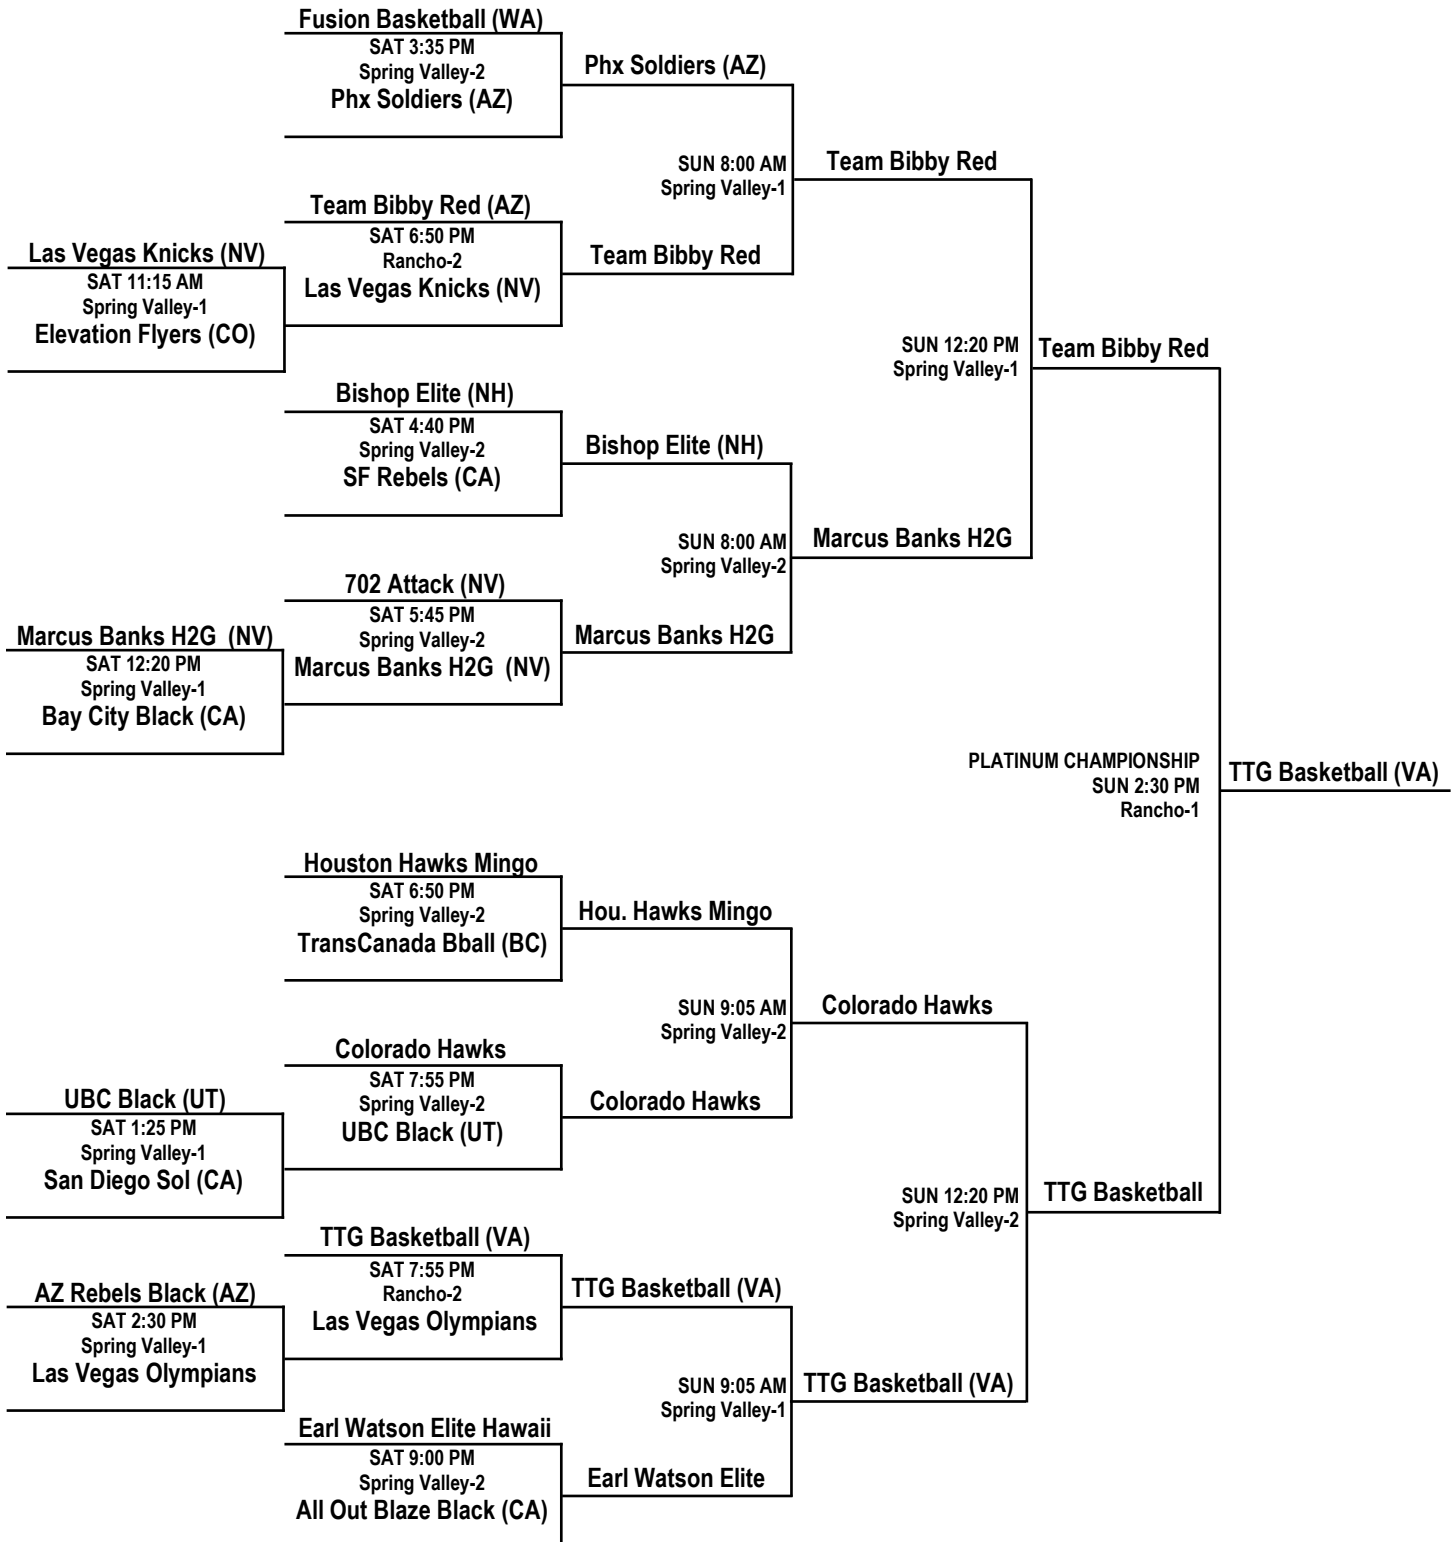

## PLATINUM CHAMPIONSHIP BRACKET