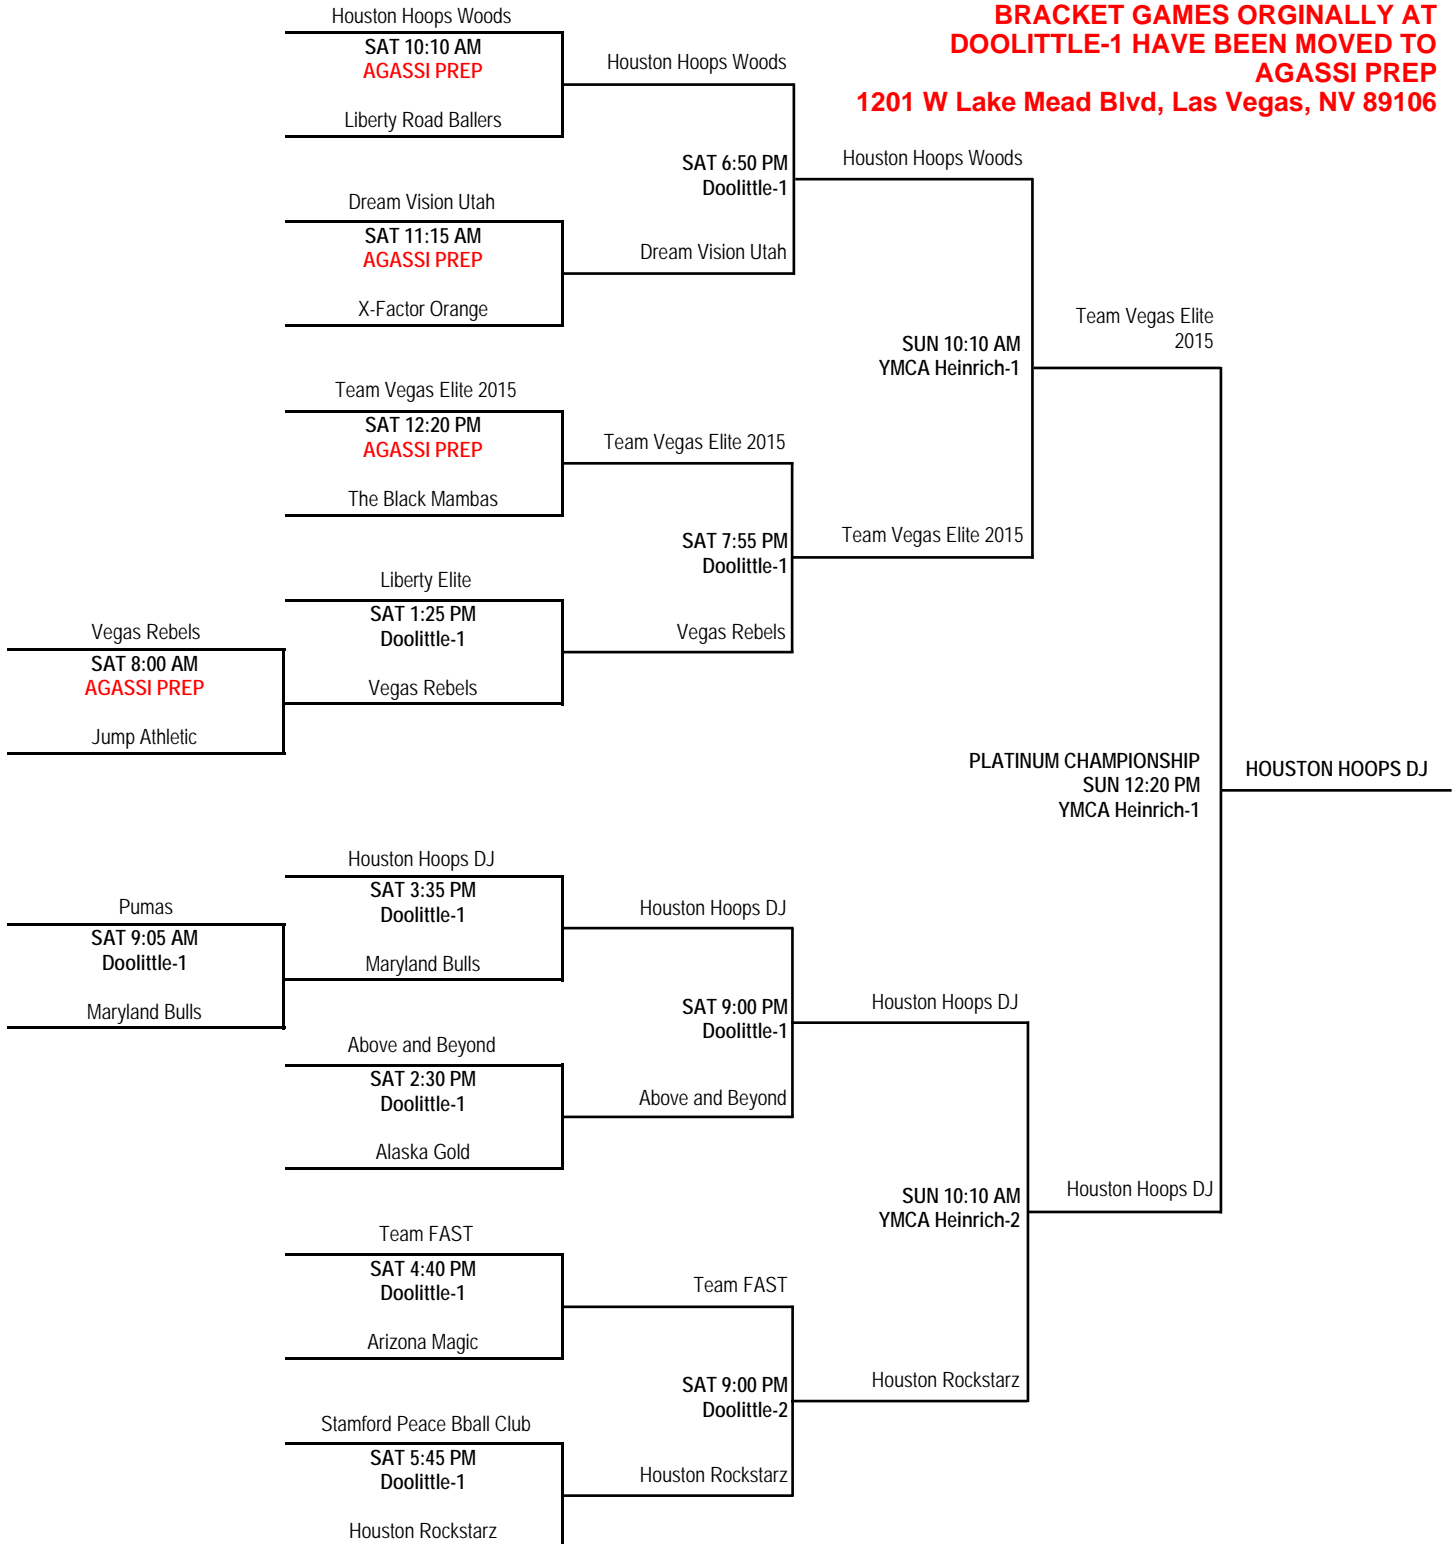

LAS VEGAS LIVE 2013 / 16U BOYS DIVISION

PLATINUM CHAMPIONSHIP BRACKET

**SATURDAY— 8:00 AM-12:20 PM PLATINUM
BRACKET GAMES ORIGINALLY AT
DOOLITTLE-1 HAVE BEEN MOVED TO
AGASSI PREP
1201 W Lake Mead Blvd, Las Vegas, NV 89106**