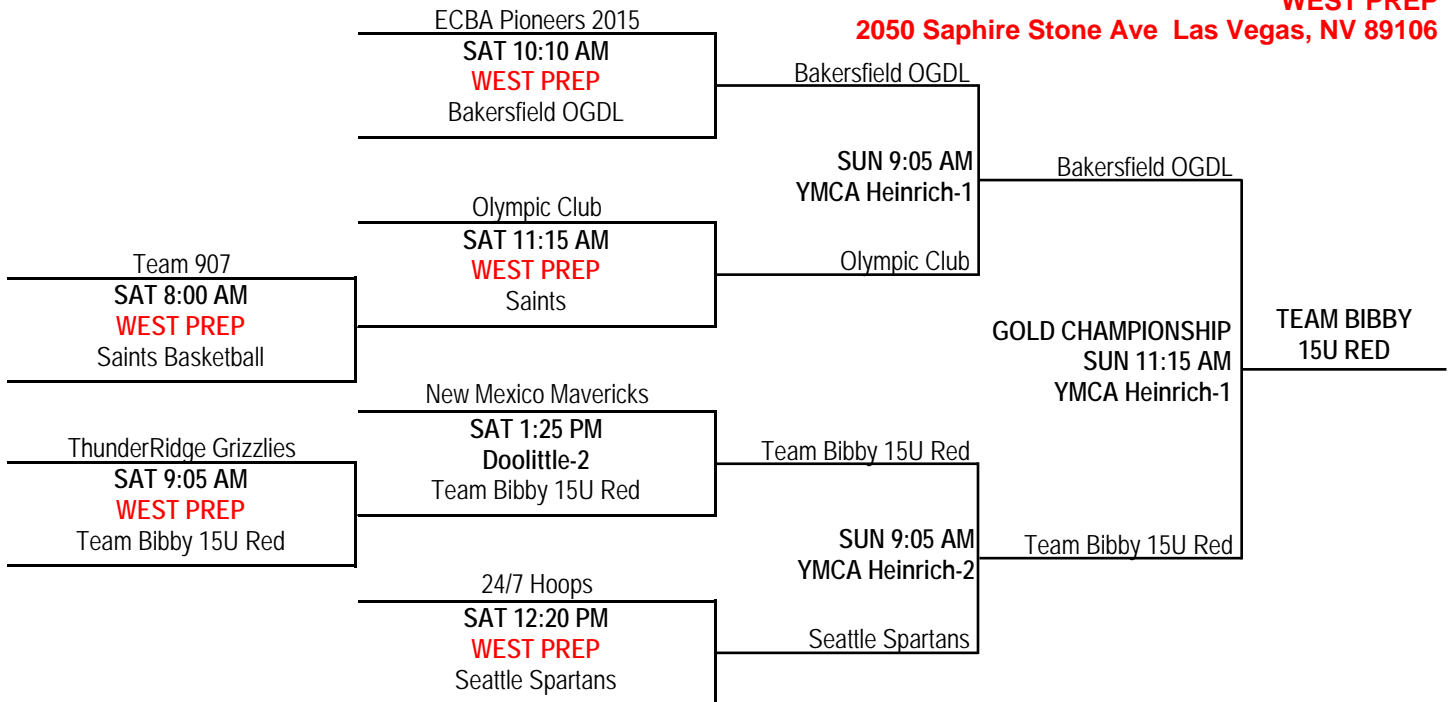

LAS VEGAS LIVE 2013 / 16U BOYS DIVISION

PLATINUM CHAMPIONSHIP BRACKET

**SATURDAY— 8:00 AM-12:20 PM PLATINUM
BRACKET GAMES ORIGINALLY AT
DOOLITTLE-1 HAVE BEEN MOVED TO
AGASSI PREP
1201 W Lake Mead Blvd, Las Vegas, NV 89106**

LAS VEGAS LIVE 2013 / 16U BOYS DIVISION

GOLD CHAMPIONSHIP BRACKET

SATURDAY— 8:00 AM-12:20 PM GOLD BRACKET GAMES ORIGINALLY AT DOOLITTLE-1 HAVE BEEN MOVED TO WEST PREP
2050 Sapphire Stone Ave Las Vegas, NV 89106

SILVER CHAMPIONSHIP BRACKET

LAS VEGAS LIVE 2013 / 16U BOYS DIVISION

BRONZE CHAMPIONSHIP BRACKET