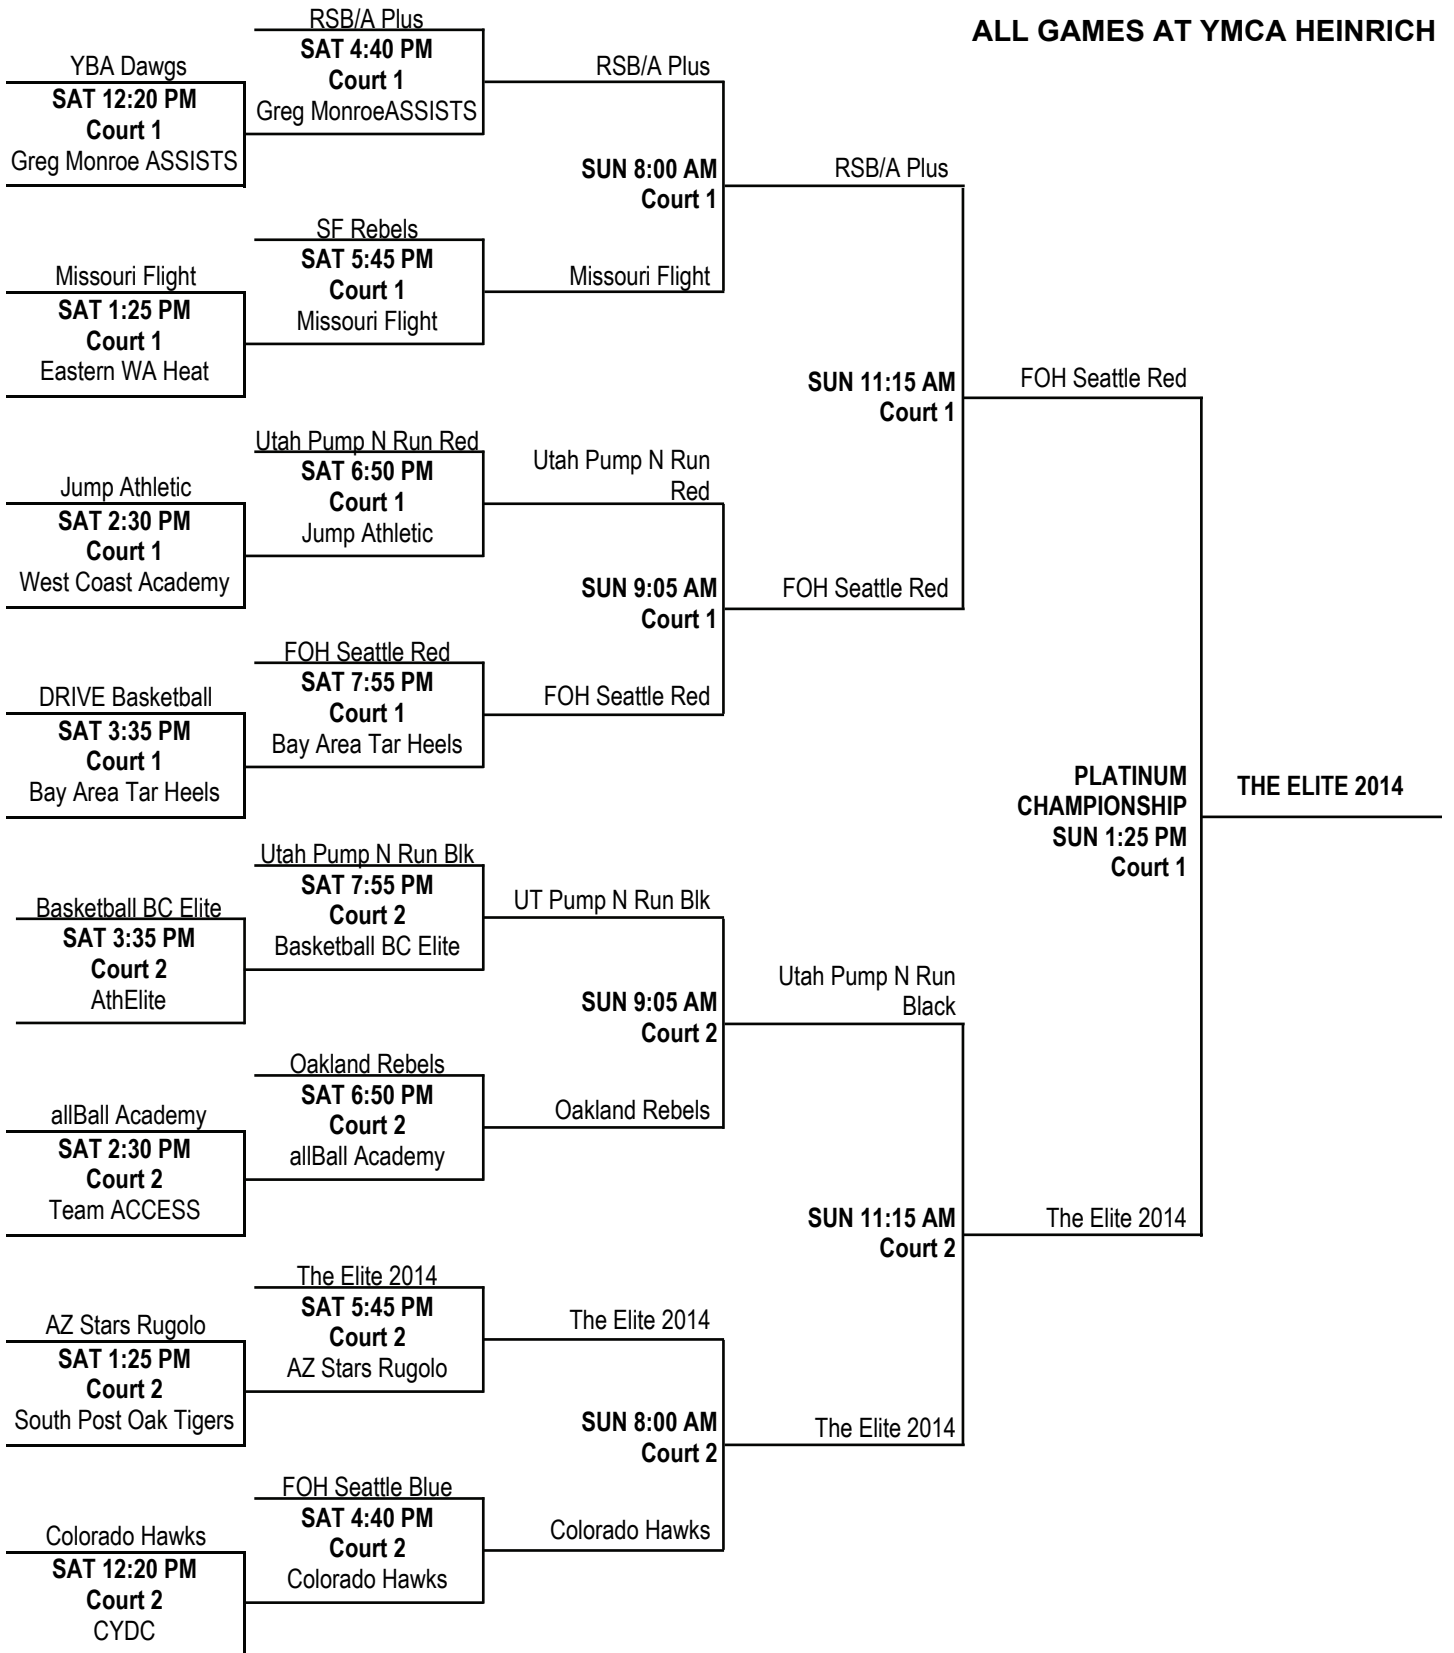

LAS VEGAS LIVE 2012 / 16U BOYS DIVISION

PLATINUM CHAMPIONSHIP BRACKET

ALL GAMES AT YMCA HEINRICH