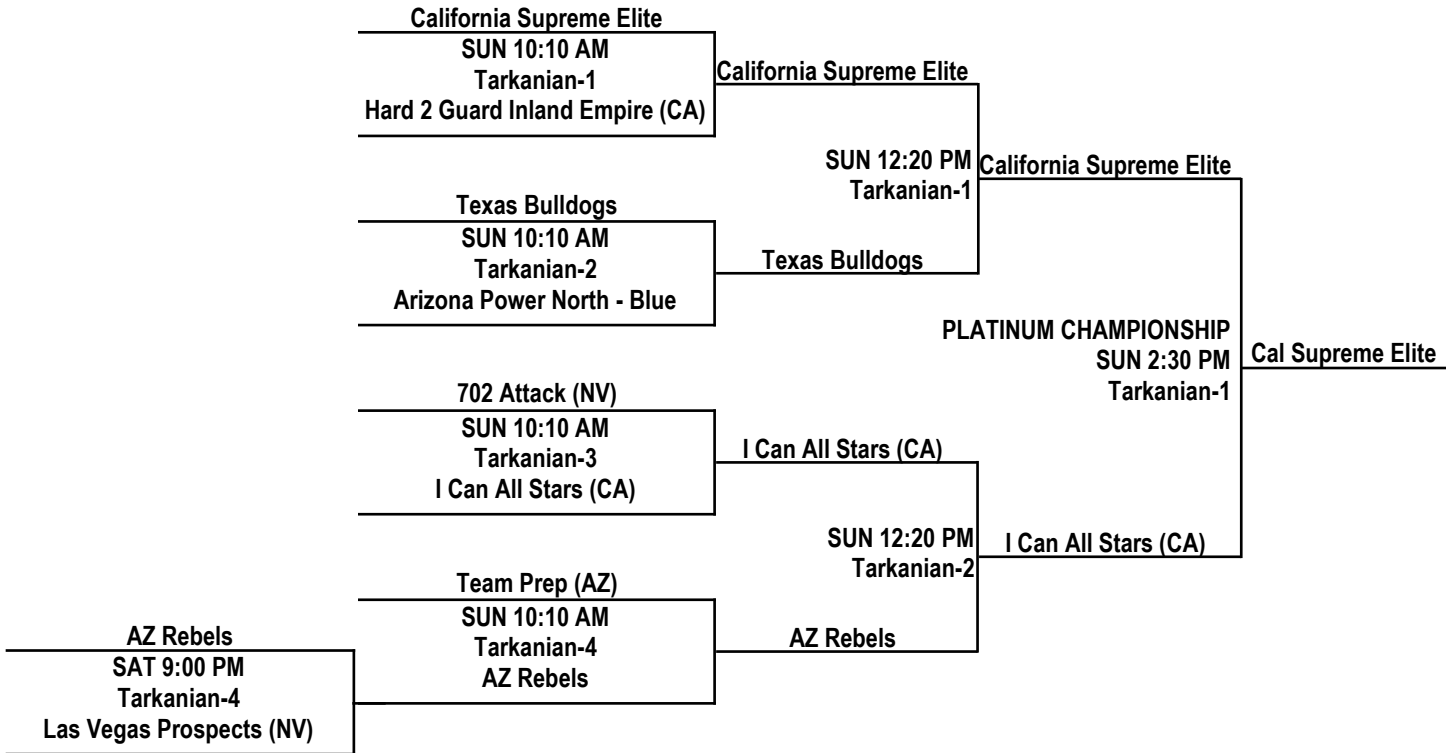

SATURDAY, APRIL 25, 2015 TARKANIAN BASKETBALL ACADEMY

<i>TIME</i>	<i>COURT 1</i>	<i>COURT 2</i>
8:00 AM	52 C1 v C2 46	39 H3 v H1 40
9:05 AM	63 G3 v G2 61	60 B3 v B1 50
10:10 AM	49 D2 v D3 55	38 I3 v I1 33
11:15 AM	54 A1 v A2 39	63 E1 v E2 74
12:20 PM	59 F3 v F1 63	61 B2 v B3 66
1:25 PM	68 C3 v C1 48	44 H2 v H3 56
2:30 PM	35 G2 v G1 69	50 D3 v D1 67
3:35 PM	40 A3 v A1 75	58 I1 v I2 43
4:40 PM	17 E3 v E1 34	47 F2 v F3 53

2015 LAS VEGAS GRAND OPENING

16U BOYS DIVISION / PLATINUM BRACKET

All bracketing is done following NCAA regulations.
Home Team listed on top and wears light colors.

16U BOYS DIVISION / GOLD BRACKET

2015 LAS VEGAS GRAND OPENING

16U BOYS DIVISION / SILVER BRACKET

All bracketing is done following NCAA regulations.
Home Team listed on top and wears light colors.