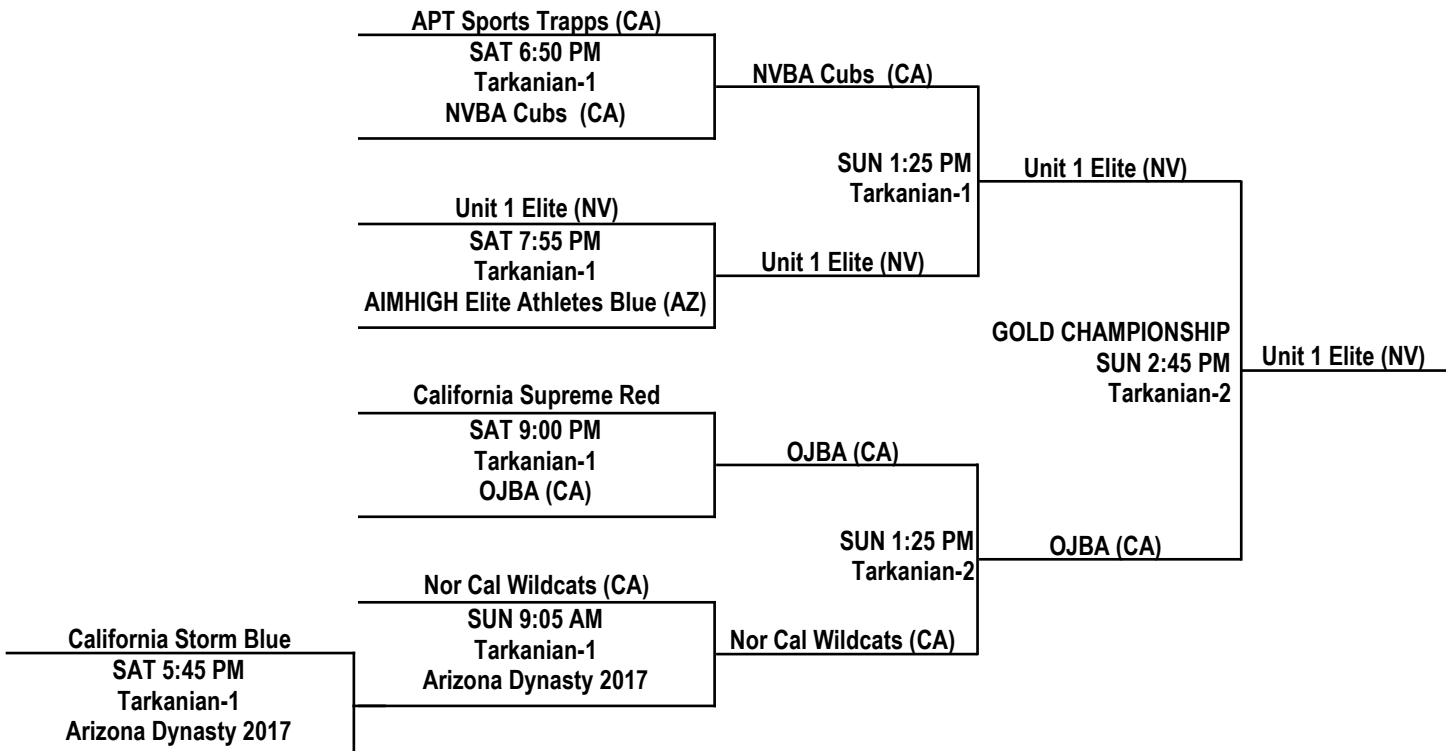

POOL G

	TEAM	W	L	PLACE
G1	Las Vegas Prospects (NV)	2	0	1st
G2	California Supreme Gray	0	2	3rd
G3	APT Sports Trapps (CA)	1	1	2nd

POOL H

	TEAM	W	L	PLACE
H1	AZ Rebels	2	0	1st
H2	Las Vegas Olympians (NV)	0	2	3rd
H3	NVBA Cubs (CA)	1	1	2nd

SATURDAY, APRIL 25, 2015 TARKANIAN BASKETBALL ACADEMY

<i>TIME</i>	<i>COURT 1</i>	<i>COURT 2</i>
8:00 AM	52 C1 v C2 46	39 H3 v H1 40
9:05 AM	63 G3 v G2 61	60 B3 v B1 50
10:10 AM	49 D2 v D3 55	38 I3 v I1 33
11:15 AM	54 A1 v A2 39	63 E1 v E2 74
12:20 PM	59 F3 v F1 63	61 B2 v B3 66
1:25 PM	68 C3 v C1 48	44 H2 v H3 56
2:30 PM	35 G2 v G1 69	50 D3 v D1 67
3:35 PM	40 A3 v A1 75	58 I1 v I2 43
4:40 PM	17 E3 v E1 34	47 F2 v F3 53

2015 LAS VEGAS GRAND OPENING

16U BOYS DIVISION / PLATINUM BRACKET

All bracketing is done following NCAA regulations.
Home Team listed on top and wears light colors.

16U BOYS DIVISION / GOLD BRACKET

2015 LAS VEGAS GRAND OPENING

16U BOYS DIVISION / SILVER BRACKET

All bracketing is done following NCAA regulations.
Home Team listed on top and wears light colors.